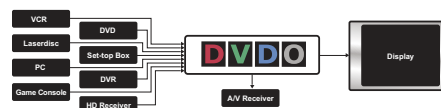

DVDO iSCAN VP30

Hi-def Video Processor

The DVDO iScan VP30 is a high-resolution video processor and A/V switcher that sets a new standard for up, down, and cross-converting all of your video sources. Whether it's a 480i, 480p, 720p or 1080i signal-the iScan VP30 scales your video output to perfectly match the optimum resolution of your display, up to 1080p.

The iScan VP30 features 11 video inputs: four HDMI, two Component, two S-Video, two Composite, and an RGBHV input along with an SD-SDI input. Analog transcoding and analog HD processing allow connections to be "anything in, anything out" thereby reducing the number of cables needed to connect all video sources, current and legacy.

- Motion and source adaptive video deinterlacing for NTSC (3:2 and 2:2 pull-down; video) and PAL/SECAM (2:2 pull-down; video) sources
- ABT's Precision Video Scaling II technology by ABT - 10-bit Scaling, Non-linear Scaling, Enhanced Sharpness Control
- Analog HD Transcoding and Processing
- Flexible Input and Output Aspect Ratio Control
- Display Profiles - For multiple display configurations (4)
- ABT's Rightrate - High-Performance Framerate Conversion
- ABT's AutoVFR - Intelligent Component Video Inputs with Automatic Video Format Routing
- Advanced Source Transition Management provides seamless transitions between source types
- ABT's AutoCUE - Automatic Chroma Upsampling Error detection and correction
- 12-bit digital-to-analog converters (DACs)
- Full-frame Timebase Correction
- High performance, 10-bit multi-standard video decoder
- High-quality super-adaptive comb filter with 2D Y/C separation
- Flexible Digital and Analog Audio switching and routing - four digital audio inputs and one analog audio input with two digital audio outputs (both active)
- ABT's Precision A/V Lipsync intelligent digital audio delay technology to match Audio and Video timing

#DIVISVP30 ..... **$1,999.00**