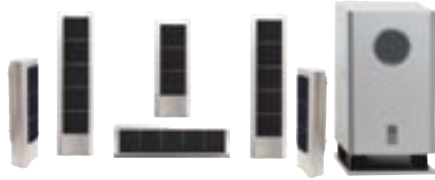

Don't forget cables,
Hook-up with MONSTER page #51

Onkyo SKS-HT240

ONKYO