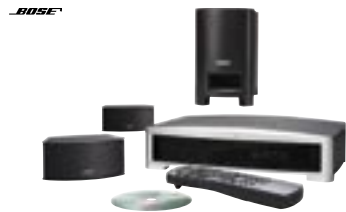

Bose 321 GS Series II/GS II

321 Series II DVD Home Entertainment System
Distinguishing feature:
Two visible speakers are in different color and size.
#BOLS3212 ..... **$999.00**

DVD Home Entertainment System

The Bose® 3-2-1 DVD system uses two advanced Gemstone® speakers and an Acoustimass® module to deliver home theater sound with much of the performance you'd expect from a five-speaker system. The media center includes a DVD/CD player and AM/FM tuner.

#BOLS321GS2 B/S **$1,299.00**