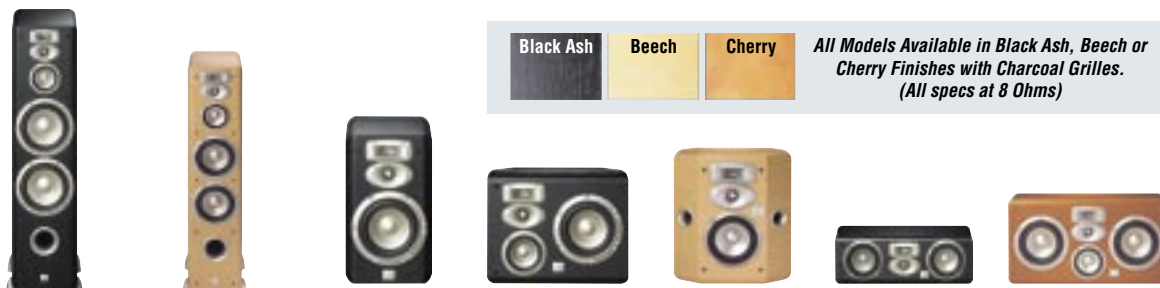

All Models Available in Black Ash, Beech or Cherry Finishes with Charcoal Grilles. (All specs at 8 Ohms)

Model	L890	L880	L830	L820	L810	LC1	LC2
Description	4-Way Dual 8" Floorstanding Speaker	4-Way Dual 6" Floorstanding Speaker	3-Way 6" Bookshelf Speaker	4-Way 6" Mirror-image, Wall-mount Satellite Speaker	3-Way 5 1/4" Bookshelf/Wall-mount Satellite Speaker	3-Way 5 1/4" Center Speaker	4-Way Dual 6" Wall-mount Center Speaker
Frequency Response	28Hz-40kHz	30Hz-40kHz	48Hz-40kHz	55Hz-40kHz	60Hz-40kHz	55Hz-40kHz	50Hz-40kHz
Max. Rec. Power	250W	200W	200W	150W	150W	150W	150W
Crossover Frequency	700Hz, 5kHz, 20kHz	700Hz, 5kHz, 20kHz	2.5kHz, 20kHz	600Hz, 3.5kHz, 20kHz	3.5kHz, 20kHz	3.5kHz, 20kHz	700Hz, 4kHz, 20kHz
Mid-Range Transducer	4" PolyPlas	4" PolyPlas	4" PolyPlas	4" PolyPlas	4" PolyPlas	N/A	4" PolyPlas
Low-Frequency Transducer	Dual 8" PolyPlas	Dual 6" PolyPlas	6" PolyPlas	6" PolyPlas	5 1/4" PolyPlas	5 1/4" PolyPlas	Dual 6" PolyPlas
High-Frequency Transducer	1" Titanium Dome in EOS Waveguide						
Ultrahigh Frequency Driver	3/4" Mylar Dome, in Bi-Radial Horn						
Dimensions	42 1/4 x 10 1/4 x 15"	39 x 8 3/4 x 14 3/4"	15 1/4 x 8 3/4 x 12 3/4"	12 1/4 x 15 1/2 x 5"	14 1/4 x 12 1/4 x 5"	7 1/4 x 21 x 10"	12 1/4 x 22 x 5"
Weight Per Speaker	60 Lbs. (27.3 kg)	54 Lbs. (24.5 kg)	22 Lbs. (10 kg)	19 Lbs. (8.6 kg)	14 Lbs. (6.4 kg)	23 Lbs. (10.5 kg)	29 Lbs. (13.2 kg)
B&H SKU#	#JBL890	#JBL880	#JBL830	#JBL820	#JBL810	#JBLC1	#JBLC2

	Description	Frequency Response	Amp. Power	Peak Dynamic Power	Crossover Frequency	Driver	Dimensions	Weight	B&H SKU#
L8400P	12" Compact Powered Subwoofer	22Hz-150Hz	600W	1200W	50Hz-150Hz	12"	16 1/2 x 15 1/2 x 15 1/2"	58 Lbs.	#JBL8400P