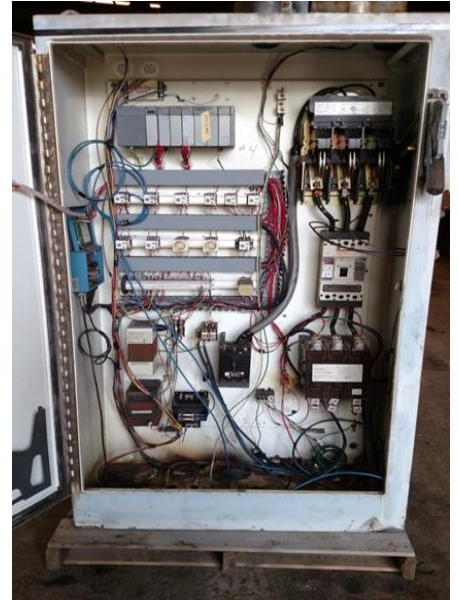

250hp 460volt, Falk fluid coupling, Falk reducer#1120fc2a, Falk grid coupling, Rubber lagged head roller 54" face 36" dia. 8 7/16" shaft, Dodge bearings saf-xt048

#4 DRIVE