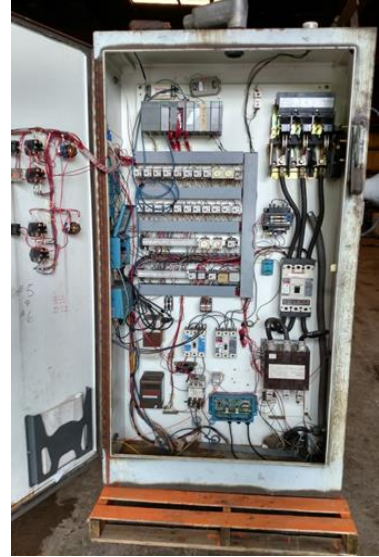

250hp 460volt, Falk fluid coupling, Falk reducer #1120fc2a, Falk grid coupling, Ceramic head roller 51" face 36" dia. 8 7/16 shaft, Skf bearings #saf 048kau, Falk brake # 110nrt

#5 DRIVE