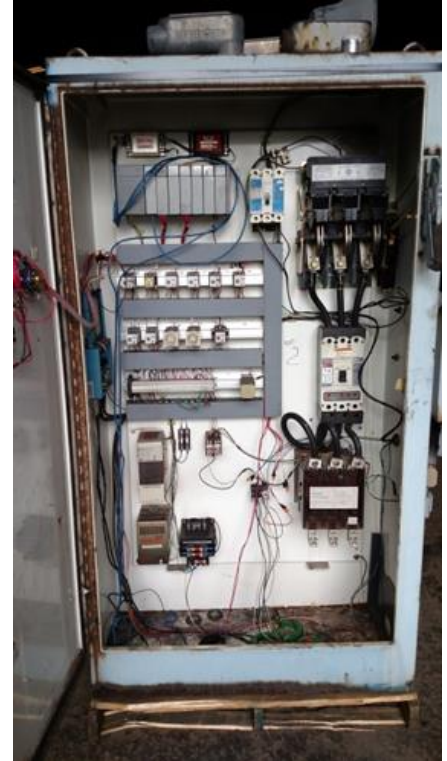

200hp 460volt, Falk fluid coupling, Falk reducer #1120fc2a, Falk
grid coupling,
Ceramic lagged head roller 52" face 32" dia. 5 7/16" shaft,
Dodge bearings
Ring spann brake #frhd1100

#3 DRIVE