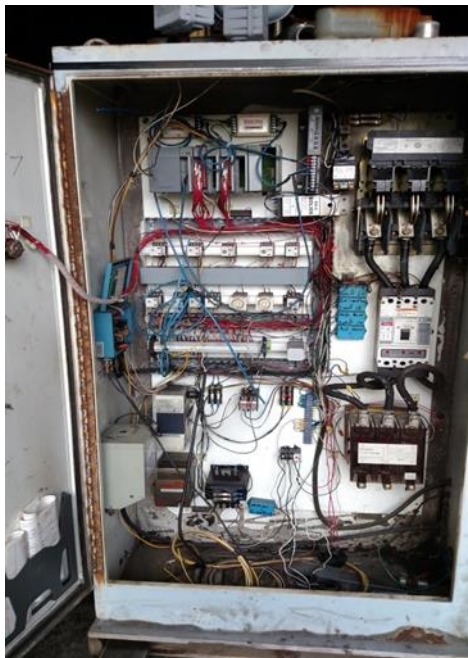

200hp 460volt, Falk fluid coupling, Falk reducer#1120fc2a, Falk grid coupling, Ceramic lagged head roller 54" face 38" dia., 7-15/16 shaft Skf bearings

#7 DRIVE