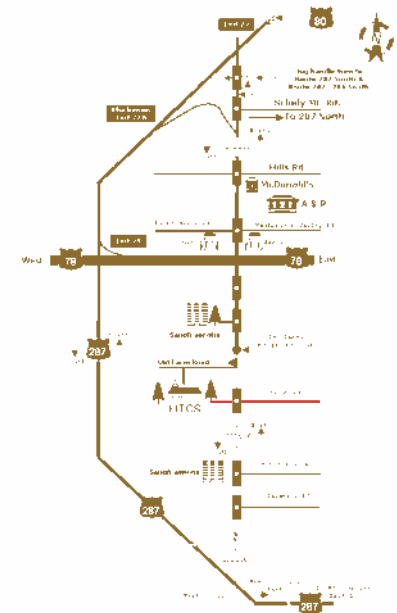

Note: Extra charge for priest services beyond the time allotted $ 50 / Hour to a maximum of $ 175.

HOTEL INFORMATION

Executive Days Inn *	Hillsborough	908-685-9000
Hilton Garden Inn	Bridgewater	732-271-9030
Holiday Inn Express	Bridgewater	1-888-465-4329
Quality Inn	Somerset	732-469-5050
Summerfield Suites	Bridgewater	908-725-0800

* This hotel has agreed to give special rate to devotees visiting Sri Venkateswara temple (Balaji Mandir) on weekends.

DIRECTIONS

1. **From NY City:** Take GW Bridge or Lincoln / Holland Tunnel to NJTpke. S. Take exit 14 to 78W. Take exit 29 to 287N. Take 287N to exit 22A (202/206S). Pass through 5 lights (approx 3 miles) and pass Old Farm Road. "Turn right at BROWN ROAD LIGHT (6th. light) to " 1 Balaji Temple drive", in to temple grounds.

2. **From Route 80:** Take 287 South to Exit 22 (Pluckemin). After the exit, keep right and immediately follow the jug handle U Turn to 202/206 South. Pass 6 lights and Pass Old Farm Road. "Turn right at BROWN ROAD LIGHT (7th light) to " 1 Balaji Temple drive", in to temple grounds.

3. **From PA and South Jersey:** Take US Route 1 North or NJ Turnpike North to exit 10 to 287 North. On 287, take exit 14B (Left Exit) to Route 22 West. After 3 miles, take 202/206 North. (towards Morristown). Continue on and take 202/206 N towards Pluckemin. Pass Sanofi Aventis Pharmaceuticals (approx 3 miles) on left and "TURN LEFT at BROWN to " 1 Balaji Temple drive", in to temple grounds.