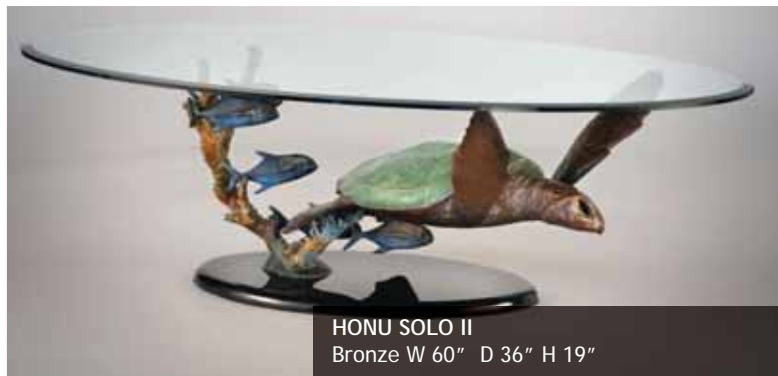

**STRIKE ZONE**  
Bronze W 80" D 72" D H 36"

**BALANCING ACT**  
Bronze W 50" D 30" H 17"

**CRUISER**  
Bronze W 7" H 13.5"

**WAVE SOARING**  
Bronze H 17"

**KEEPER OF THE GARDEN**  
Bronze Dia 44" H 18"

**SALMON RUN**  
Bronze W 60" D 36" H 19"