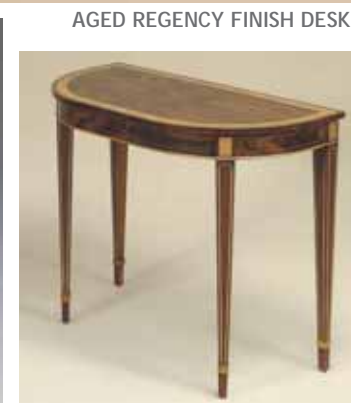

OCCASIONAL TABLE W/ GLASS TOP  
3030868#529 H 31"

AGED REGENCY TABLE WITH UPHOLSTERED CHAIRS  
3030835#529 W 46" H 31" D 20"

AGED REGENCY STYLE TRAY TABLE  
3030603#529 W 27" H 29" D 17"

REGENCY STYLE PEDESTAL TABLE  
3030119#529 H 47.25"