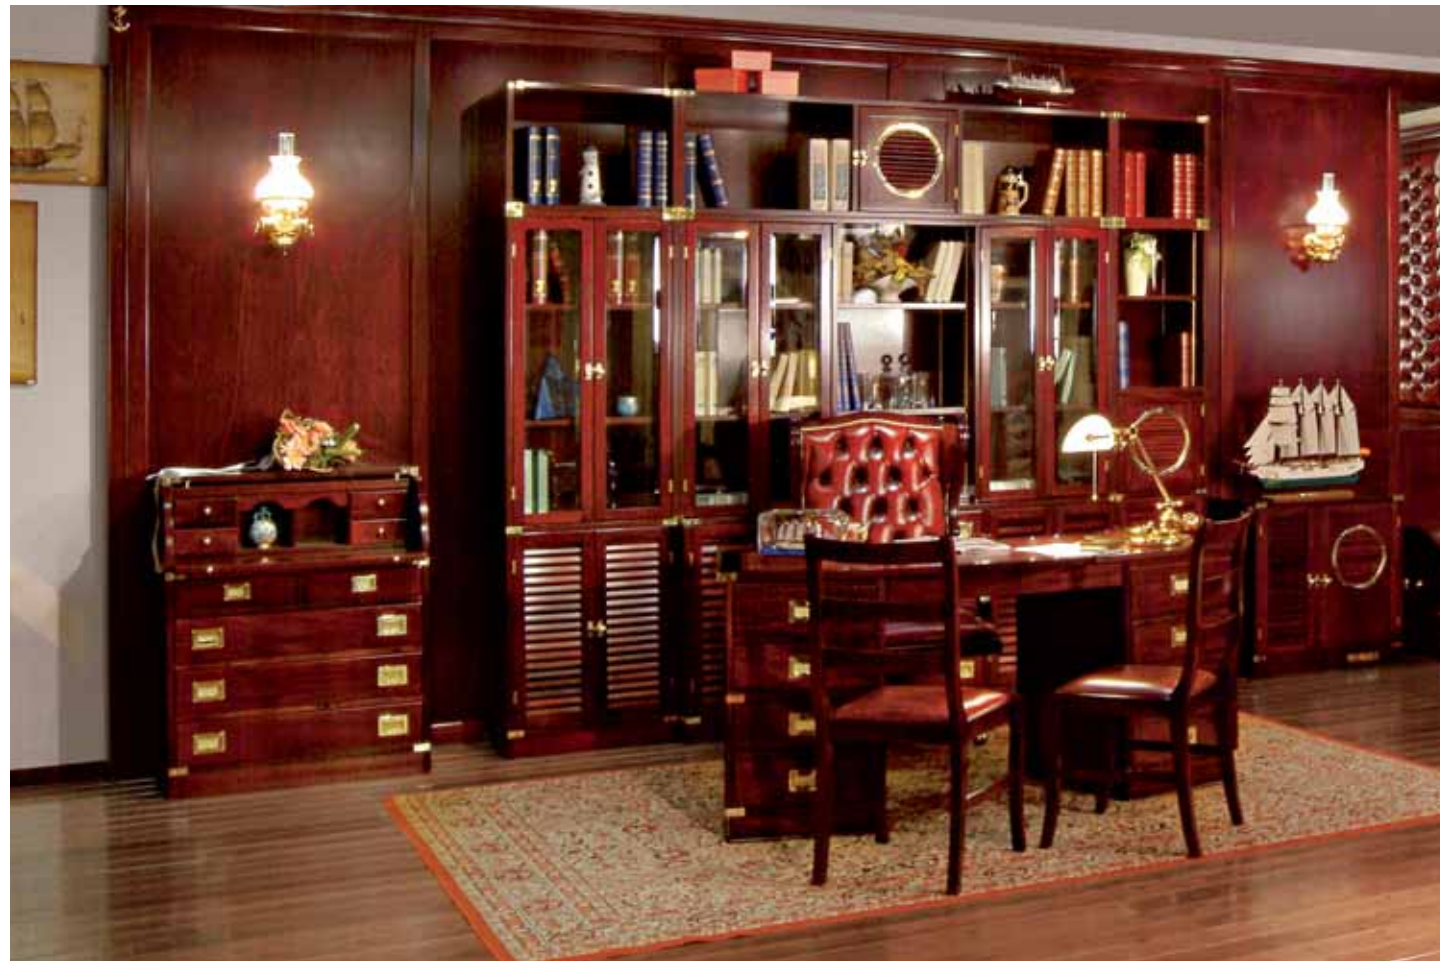

ARKATA BOOKCASE 914 BOAT'S HELM BOOKCASE W/ DRAWERS 715 GOLD LINE CUPBOARD 713