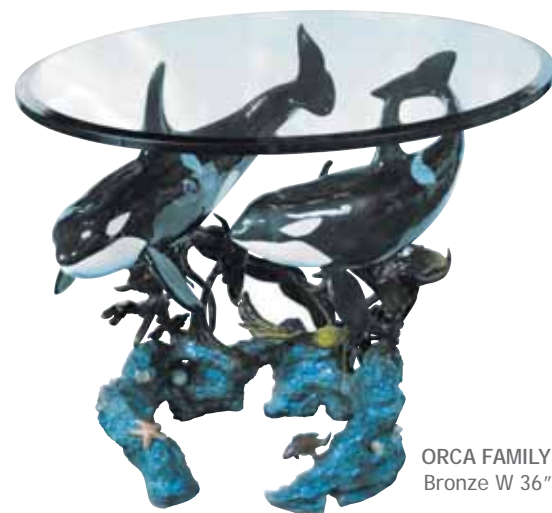

DOLPHIN REEF COFFEE TABLE Bronze 61"W 41"D 17"H

ABOVE AND BELOW DOLPHIN TABLE Bronze 61"W 41"D 19"H

ORCA WORLD COFFEE TABLE Bronze 61"W 41"D 19"H

ORCA FAMILY ENTRY TABLE Bronze W 36" D 28" H 24"

ABOVE AND BELOW MANATEES TABLE Bronze W 61" D 41" H 22"