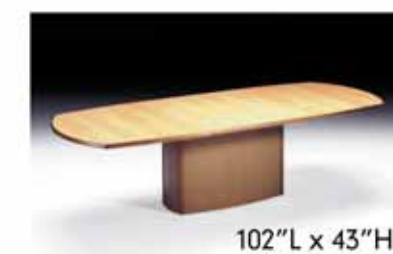

71 L x 43"H

102"L x 43"H