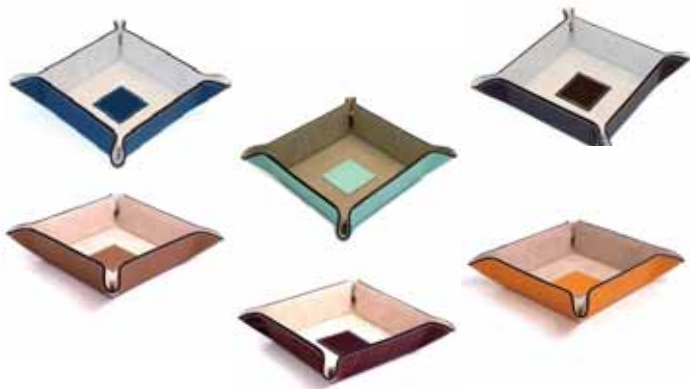

DOUBLE HANDLE ICE BUCKET
991849#190 L 11" W 8" H 9.25"

LEATHER VALET BB500#10

Colors: Royal Blue, Light Blue, Brown, Taupe, Brown Croco, & Yellow