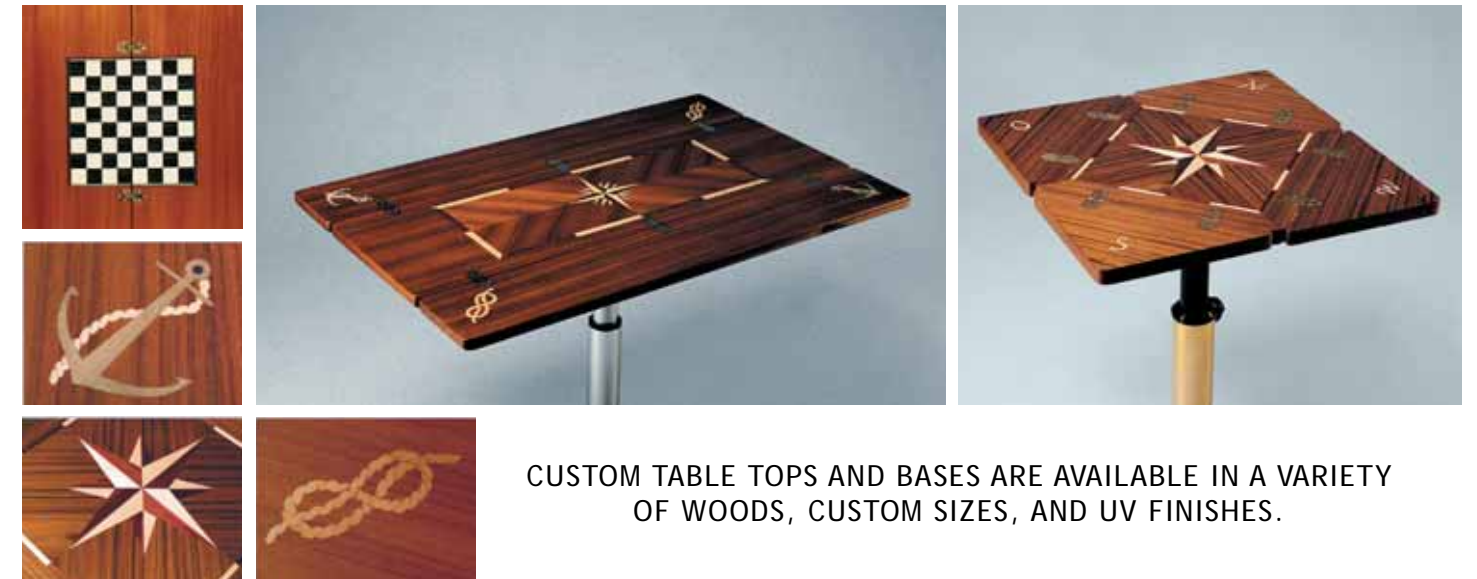

ELECTRIC & ADJUSTABLE TABLE PEDESTAL
2018898B2#506

CUSTOM TABLE TOPS AND BASES ARE AVAILABLE IN A VARIETY OF WOODS, CUSTOM SIZES, AND UV FINISHES.