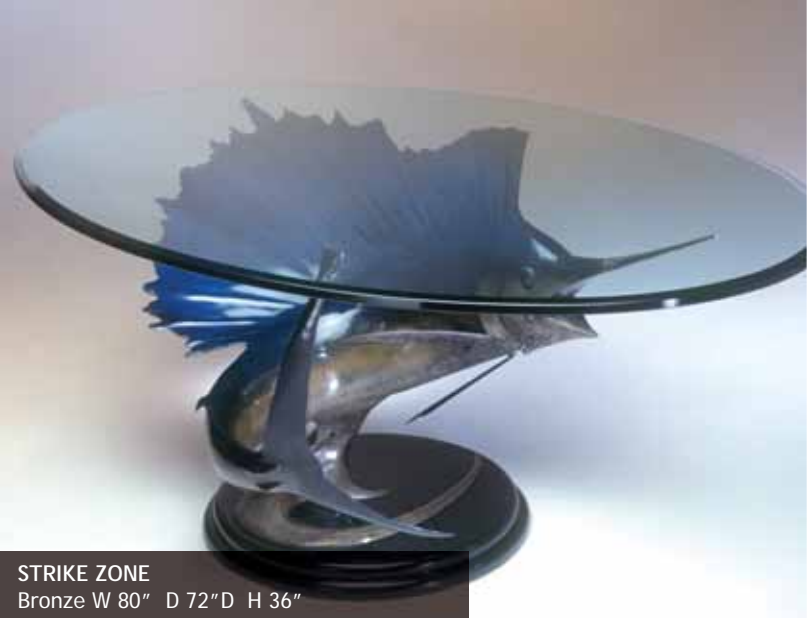

**OCTAVIO**  
Bronze Dia 41" H 19"

**DOLPHIN TRIO**  
Bronze W 50" D 30" H 19"

**STRIPED MARLIN**  
Bronze W 12" H 19"

**PIECE OF EIGHT**  
Bronze Dia 44" H 17"

**BANYON ROOT TREE FROG**  
Bronze W 50" D 30" H 19" (Coffee Table)

**STRIKE ZONE**  
Bronze W 80" D 72" D H 36"

**BALANCING ACT**  
Bronze W 50" D 30" H 17"

**CRUISER**  
Bronze W 7" H 13.5"

**WAVE SOARING**  
Bronze H 17"

**KEEPER OF THE GARDEN**  
Bronze Dia 44" H 18"

**SALMON RUN**  
Bronze W 60" D 36" H 19"