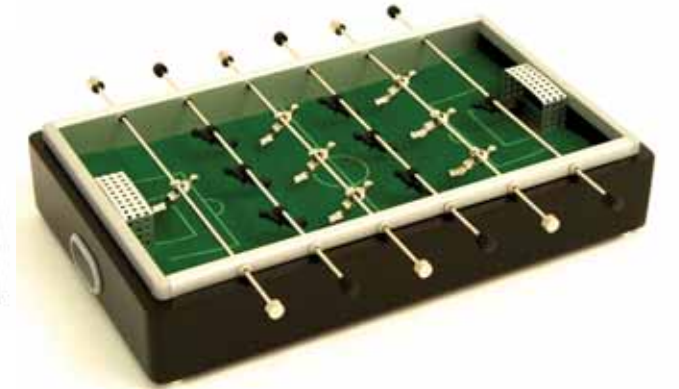

TRAVEL FOOSBALL GAME
G538#10