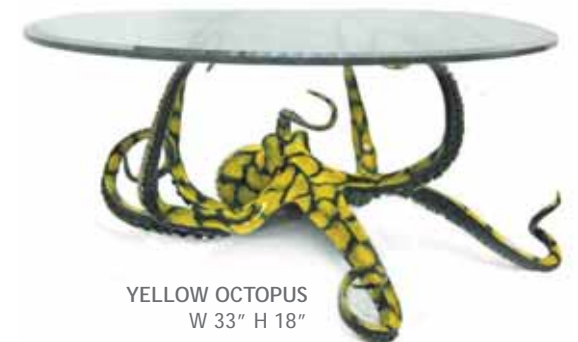

STRIPED MARLIN  
W 11" H 11"

YELLOW OCTOPUS  
W 33" H 18"

MICRO GREEN-GO  
W 6" D 4" H 2"

MINI TWISTER  
W 11" H 5"

MINI DANGLER  
W 10" H 10"

SLIDER  
W 4" D 4" H 8.75"