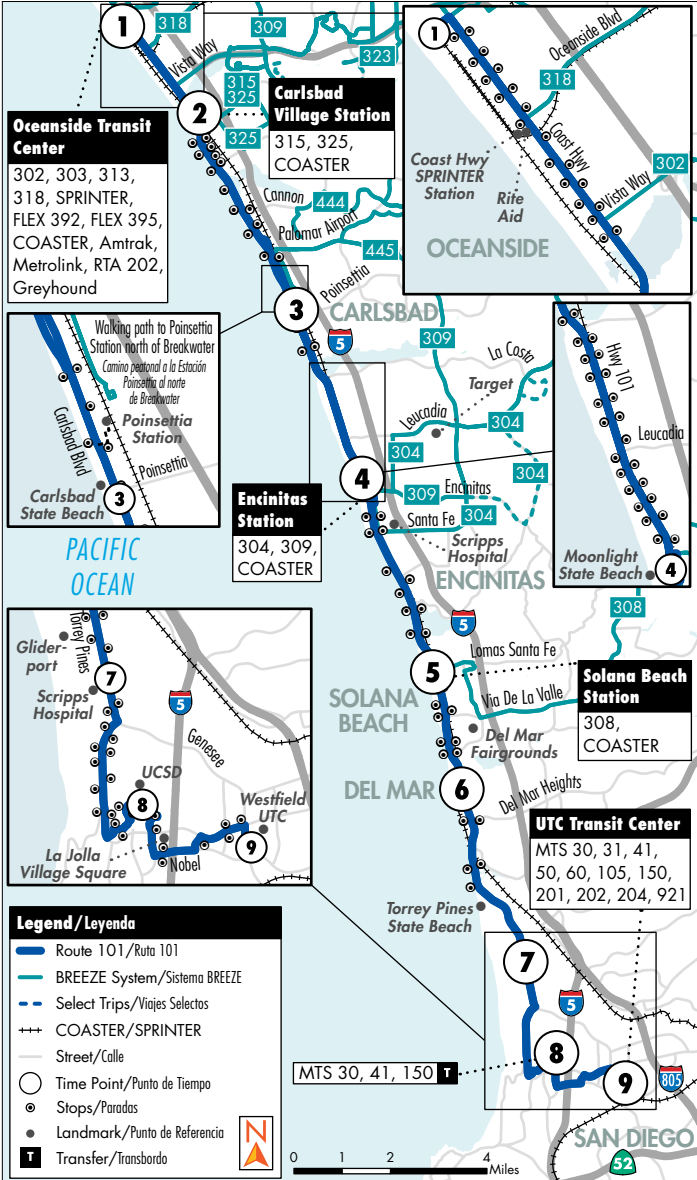

101

Oceanside to VA/UCSD/UTC via Highway 101

Oceanside a VA/UCSD/UTC a través de la autopista 101

M-F • SA • SU
L-V • SÁ • DO

Destinations/Destinos

- University of California, San Diego
- VA Medical Center
- Scripps Green Hospital

- Carlsbad State Beach
- Del Mar Fairgrounds & Racetrack
- Westfield UTC
- Torrey Pines State Beach