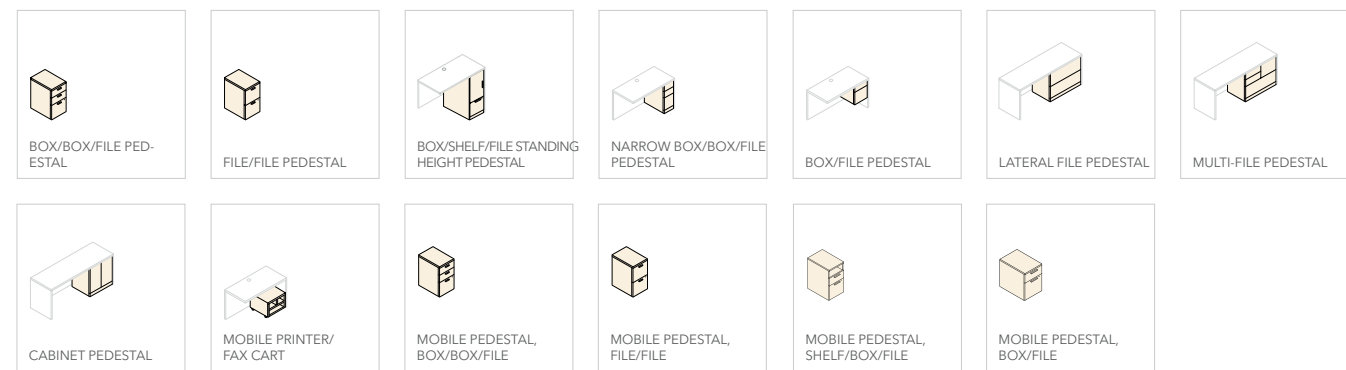

Modular and mobile Pedestals