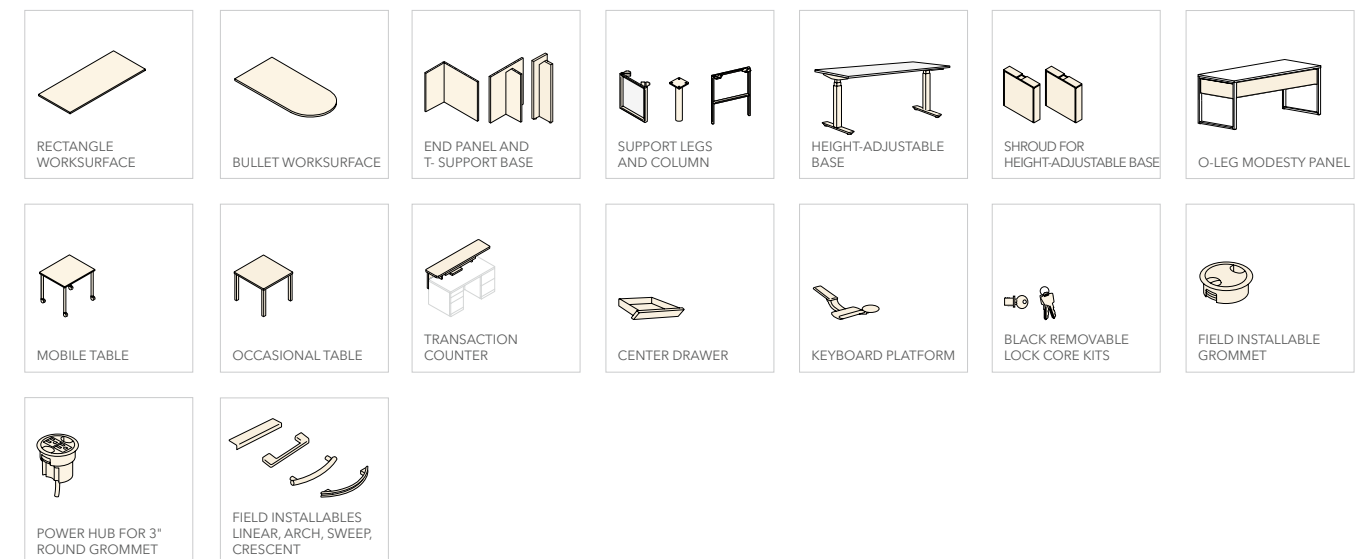

Additional Components