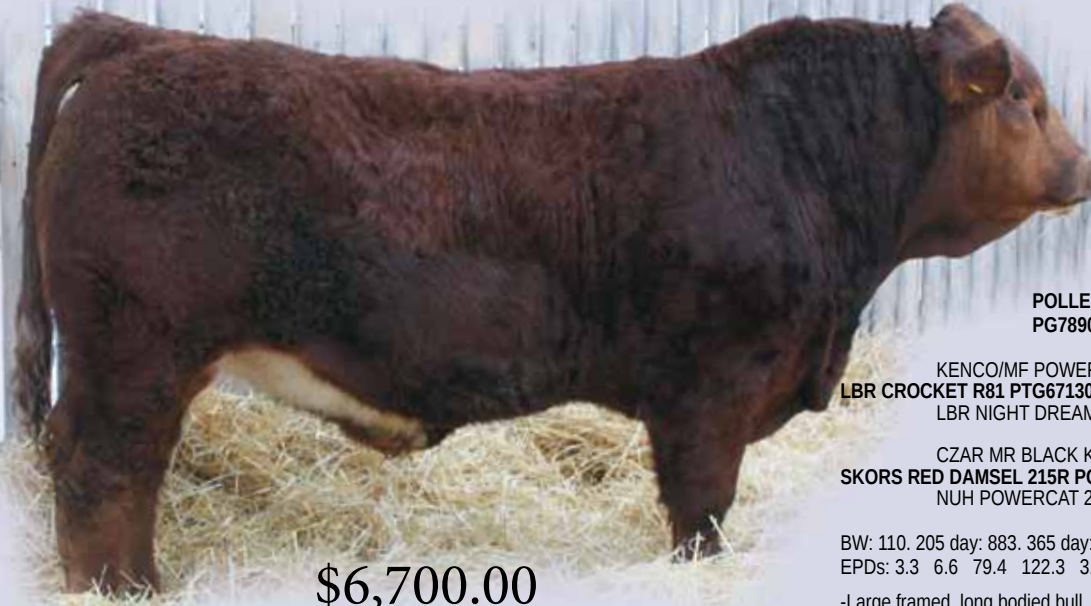

83
SKORS
CROCKET
248A

POLLED PUREBRED MALE
PG789096 ETZ 248A 27 January 2013

KENCO/MF POWERLINE 204L
LBR CROCKET R81 PTG671306
LBR NIGHT DREAM M22

HC POWER DRIVE 88H
SAFN GLAMOUR 11J
BLACK SHAMROCK E157
LBR RIGHT DREAM H830
PPSR INFINITI
CHARLIES ANGEL 621E
PELTONS POWERCAT 344G
MISS PINEVALLEY 69C

CZAR MR BLACK KNIGHT 74J
SKORS RED DAMSEL 215R PG646532
NUH POWERCAT 27N

BW: 110. 205 day: 883. 365 day: 1638.
EPDs: 3.3 6.6 79.4 122.3 3.3 66.5 26.8

-Large framed, long bodied bull
-One of the highest performing bulls in the offering