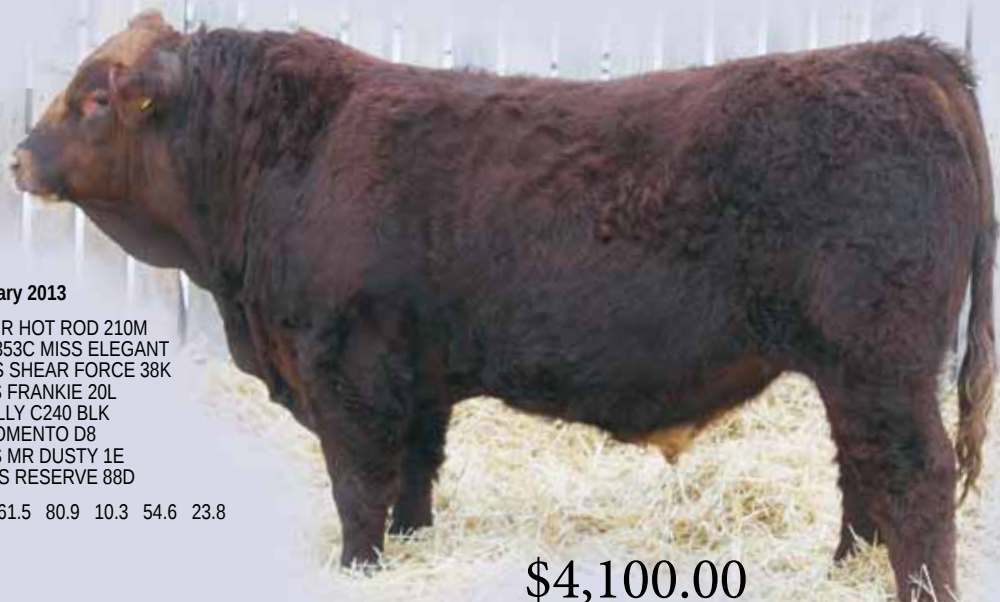

54
SKORS
DR. PHIL
47A

POLLED PUREBRED MALE
PG788915 ETZ 47A

6 January 2013

NF DR. ATKINS P35F
CDI/PLCC DR. PHIL 145U PG705662
CDI MISS SHEAR FORCE 3N

WCS MR HOT ROD 210M
HSR F353C MISS ELEGANT
HOOKS SHEAR FORCE 38K
CDI MS FRANKIE 20L
PPSR INFINITI
CHARLIES ANGEL 621E
LAZY S BLACK HAWK 37H
MISS NOREMAC LCL 66K

CZAR MR BLACK KNIGHT 74J
SKORS MS RED DAWN 130S G665361
SKORS REDBIRD 28N

BW: 116. 205 day: 936. 365 day: 1562. EPDs: 5.0 4.3 70.4 98.0 8.5 62.0 26.8

- Dark red and long bodied
- Moderate framed, heavy milking dam
- Performance plus, posted the highest weaning and yearling weight of the red bulls

$11,000.00

55
SKORS
RED KNIGHT
48A

POLLED PUREBRED MALE
PG788916 ETZ 48A 6 January 2013

WHEATLAND RED TEDDY 457P
ACS RED KNIGHT 715T PG678536
ACS MS BLACKCAT 30M

WHEATLAND BULL 131L
WHEATLAND LADY 902J
BLCC BLACK KASH 42K
HAAS RANCH G217
TCF/RCC TEMPTATION GJ640
ROCKY HILLS JO
LGW BLACK PREMINITION 5D
RTZ MISS RED POLL 208B

SHS ENTICER P1B
SKORS RED LADY 184Y PG755573
SKORS MISS 2K

BW: 98. 205 day: 922. 365 day: 1484.
EPDs: 9.2 2.4 66.5 99.1 10.8 60.2 26.9

- Dark red, performance bull, weaned over 1000 lb off a first calf heifer
- Grand dam, 2K, is still going strong at 14 years of age
- Combines calving ease and performance

$6,300.00

56
SKORS
DR. PHIL
55A

POLLED PUREBRED MALE
PG788918 ETZ 55A

7 January 2013

NF DR. ATKINS P35F
CDI/PLCC DR. PHIL 145U PG705662
CDI MISS SHEAR FORCE 3N

WCS MR HOT ROD 210M
HSR F353C MISS ELEGANT
HOOKS SHEAR FORCE 38K
CDI MS FRANKIE 20L
3C WALLY C240 BLK
LSF MOMENTO D8
SKORS MR DUSTY 1E
NUH MS RESERVE 88D

LCHMN BODYBUILDER 7303F
SKORS RED RESERVE 6S PG665275
NUH MS HORIZON 6H

BW: 105. 205 day: 845. 365 day: 1338. EPDs: 4.4 4.5 61.5 80.9 10.3 54.6 23.8

- Dark cherry red, long bodied, smooth-made bull
- Should add frame and stretch to his offspring

$4,100.00