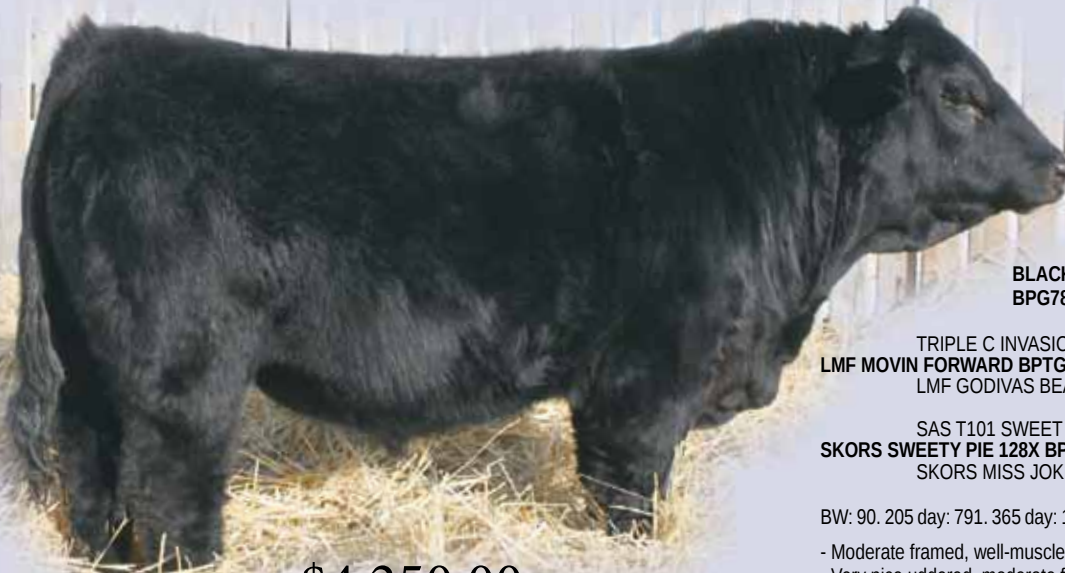

24
SKORS
ENTICER
159A

BLACK POLLED PUREBRED MALE
BPG788955 ETZ 159A

17 January 2013

TCF/RCC TEMPTATION GJ640
SHS ENTICER P1B BPG684082
ROCKY HILLS JO

TE MCCLINTOCK G28
BOZ SWEET TEMPTATION
RHR GRANITE 140G
ROCKY HILLS E JAY
BURNS BULL X339U
NICHOLS JOLIETTE C75
FOUR J RED RANGER 1F
MISS 4J NORTHERN BLAZE

WLE POWER STROKE
SKORS MISS 36M BPG592109
MISS 4J BLACK STAR

BW: 100. 205 day: 816. 365 day: 1397. EPDs: 9.2 2.6 67.8 104.4 9.0 53.3 19.4

- -Long bodied bull with plenty of style
- -Enticer semen is no longer available
- -Larger framed dam that milks very well

$4,000.00

$4,250.00

25
SKORS
MOVING FORWARD
166A

BLACK POLLED PUREBRED MALE
BPG788968 ETZ 166A 18 January 2013

TRIPLE C INVASION R47K
LMF MOVIN FORWARD BPTG767590
LMF GODIVAS BEAUTYSTROKE

SRS J914 PREFERRED BEEF
HOOK'S KARRIE 47K
WLE POWER STROKE
SCF GODIVA 215K
HTP SVF IN DEW TIME
SAS SWEETS STAR R101
PVF-BF BF26 BLACK JOKER
SKORS MISS DESTINY 60K

SAS T101 SWEET MEAT
SKORS SWEETY PIE 128X BPG737848
SKORS MISS JOKER 10N

BW: 90. 205 day: 791. 365 day: 1329. EPDs: 4.6 3.0 63.0 99.5 12.3 57.5 26.0

- Moderate framed, well-muscled, hairy bull
- Very nice uddered, moderate framed, easy keeping dam
- Movin Forward calves were small and came easy, excellent vigor at birth

26
SKORS
FULL THROTTLE
170A

BLACK POLLED PUREBRED MALE
BPG788970 ETZ 170A

18 January 2013

WHEATLAND BULL 680S
3D BLK FULL THROTTLE 483X BPTG735481
CROSSROAD RAMONA 375R

WHEATLAND BULL 131L
WHEATLAND LADY 351N
TNT DYNAMITE BLACK L137
LFE RED CADILAC 168M
HARTS BLACK CASINO B408
PVF-BF MABELLE C131
NICHOLS BLK DESTINY D12
ROCKY HILLS JULIET

PVF-BF BF26 BLACK JOKER
SKORS MISS JOKER 10N BPG604816
SKORS MISS DESTINY 60K

BW: 95. 205 day: 920. 365 day: 1565. EPDs: 5.6 4.5 70.6 112.6 9.8 58.6 23.3