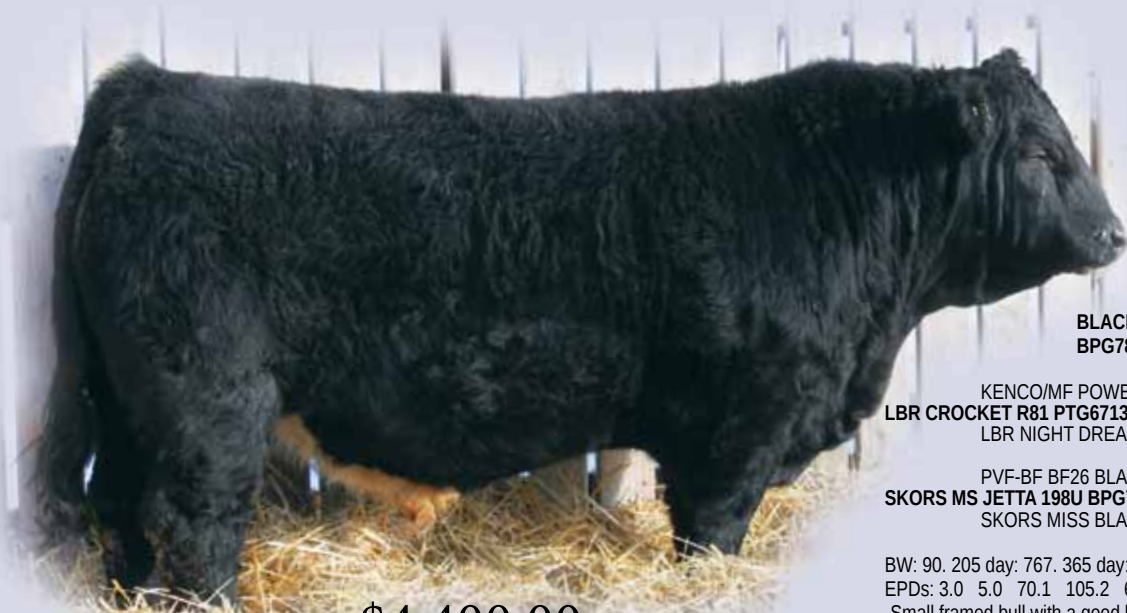

37
SKORS
CROCKET
262A

BLACK POLLED PUREBRED MALE
BPG789102 ETZ 262A 30 January 2013

KENCO/MF POWERLINE 204L
LBR CROCKET R81 PTG671306
LBR NIGHT DREAM M22

PVF-BF BF26 BLACK JOKER
SKORS MS JETTA 198U BPG702088
SKORS MISS BLACKCRAFT 98M

- Small framed bull with a good hair coat
- Very easy keeping, small framed Joker dam that has consistently had low birth weight calves

\$4,400.00

38
SKORS
FULL THROTTLE
264A

BLACK POLLED PUREBRED MALE
BPG789103 ETZ 264A