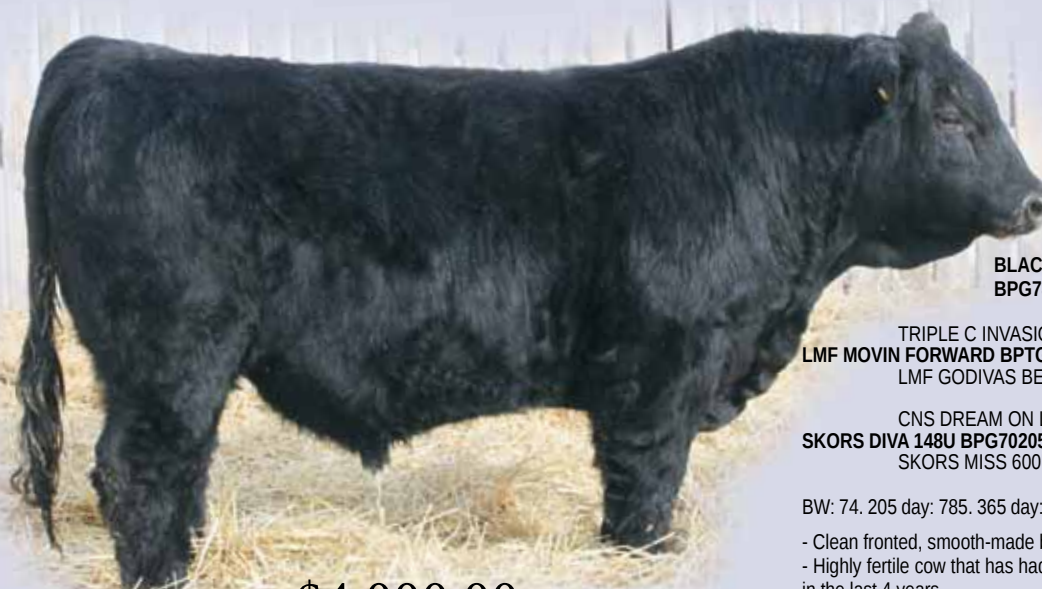

14
SKORS
MOVIN FORWARD
76A

BLACK POLLED PUREBRED MALE
BPG788923 ETZ 76A

TWIN
9 January 2013

TRIPLE C INVASION R47K
LMF MOVIN FORWARD BPTG767590
LMF GODIVAS BEAUTYSTROKE

CNS DREAM ON L186
SKORS DIVA 148U BPG702056
SKORS MISS 600U 66L

SRS J914 PREFERRED BEEF
HOOK'S KARRIE 47K
WLE POWER STROKE
SCF GODIVA 215K
NICHOLS BLK DESTINY G151
CNS SHEEZA DREAM K107W
CIRCLE S LEACHMAN 600U
LFE KATARINA 28G

BW: 74. 205 day: 785. 365 day: 1374. EPDs: 8.7 2.4 61.6 92.1 13.9 53.9 23.1

- Clean fronted, smooth-made bull
- Highly fertile cow that has had triplets 2 years in row, she has produced 10 calves in the last 4 years

$4,000.00