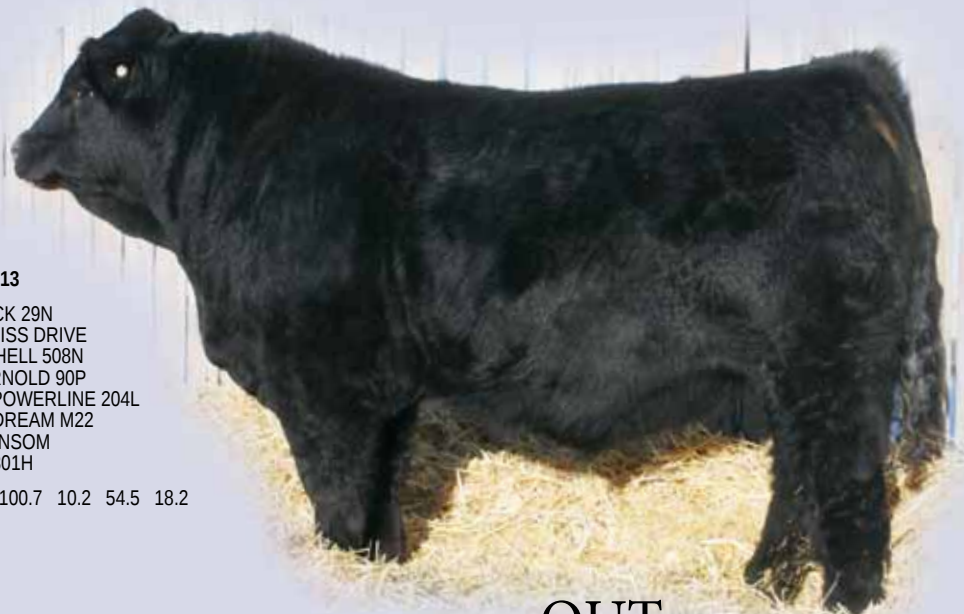

9
SKORS
RIGHT TIME
35A

BLACK POLLED PUREBRED MALE
BPG788708 ETZ 35A

5 January 2013

DS BLACK ZINGER 141B
BH RIGHT TIME 520E PTG401225
HF GFI QUEENOFDENIAL C42

HERCULES 538P
LEACHMAN BLK BALDY Z229
MEYERS BLACK EQUALIZER
ER MISS JB91X 9A
ELLINGSON LEGACY M229
EBS JOKERS CAREN
TNT DYNAMITE BLACK L137
KS KELSEY J852

MR NLC SUPERIOR S6018
NUG MOONLIGHT 18X BPG729529
NUG SHADOW 601S

BW: 103. 205 day: 839. 365 day: 1401. EPDs: 6.1 5.3 79.3 118.9 8.1 62.8 23.1

- Well balanced, thick made bull, great disposition
- Out of the old Right Time bull that has left us some really good females

$3,000.00

10
SKORS
FULL THROTTLE
39A

BLACK POLLED PUREBRED MALE
PG788913 ETZ 39A

5 January 2013

WHEATLAND BULL 680S
3D BLK FULL THROTTLE 483X BPTG735481
CROSSROAD RAMONA 375R

KENCO/MF POWERLINE 204L
SKORS MS SHELLY 83X BPG737813
SKORS RED PREM 60N

WHEATLAND BULL 131L
WHEATLAND LADY 351N
TNT DYNAMITE BLACK L137
LFE RED CADILAC 168M
HC POWER DRIVE 88H
SAFN GLAMOUR 11J
LGWBLACKPREMITION5D
RDD MISS 68G

BW: 95. 205 day: 764. 365 day: 1455. EPDs: 2.8 5.2 67.2 98.0 9.5 54.0 20.4

- Blaze faced, attractive made Throttle son
- Very nice, blaze faced, smaller framed Powerline dam

$7,000.00

11
SKORS
STUBBY
53A

BLACK POLLED PUREBRED MALE
BPG788960 ETZ 53A

7 January 2013

R PLUS BLACKEDGE
LFE BS LEWIS 322U BPG694665
LFE BS MS ARNOLD 135S

LAZY S BLACK 29N
SUN STAR MISS DRIVE
LFE BOMBSHELL 508N
LFE MISS ARNOLD 90P
KENCO/MF POWERLINE 204L
LBR NIGHT DREAM M22
STF RED RANSOM
NUG ARIEL 801H

LBR CROCKET R81
SKORS ARIEL 208Y PG755594
MS BGS RANSOM 67K

BW: 85. 205 day: 802. 365 day: 1392. EPDs: 12.3 4.2 72.5 100.7 10.2 54.5 18.2

- Smooth-made bull with a square hip
- Calving ease bull from a 1st calf heifer

OUT