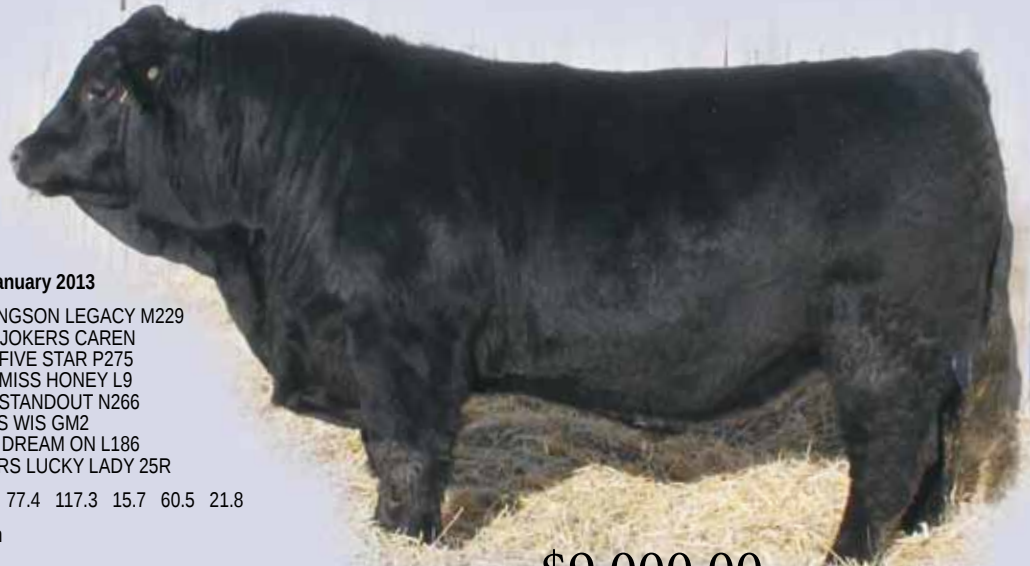

36
SKORS
TANKER
236A

BLACK POLLED PUREBRED MALE
BPG788991 ETZ 236A

MR NLC SUPERIOR S6018
TNT TANKER U263 BPG727549
TNT MISS S17

TNT KNOCK OUT R206
SKORS BLACK LADY 260X BPG738005
SKORS DREAM LADY 35T

26 January 2013

ELLINGSON LEGACY M229
EBS JOKERS CAREN
TNT FIVE STAR P275
TNT MISS HONEY L9
TNT STANDOUT N266
OPPS WIS GM2
CNS DREAM ON L186
SKORS LUCKY LADY 25R

BW: 90. 205 day: 921. 365 day: 1460. EPDs: 4.3 3.2 77.4 117.3 15.7 60.5 21.8

- Easy fleshing, heavy muscled, thick-made Tanker son
- Beautiful young dam, farm favorite
- Strong maternal pedigree