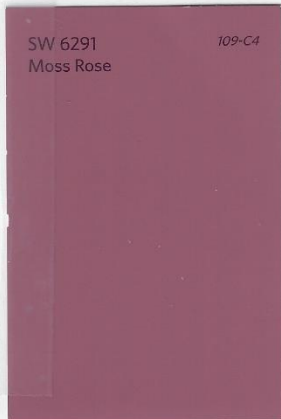

SW 6291 109-C4
Moss Rose

Complementary colors

Colores complementarios:
SW 7000 Ibis White
SW 7554 Steamed Milk
SW 0002 Chelsea Mauve

6505-00531 CS 10/15