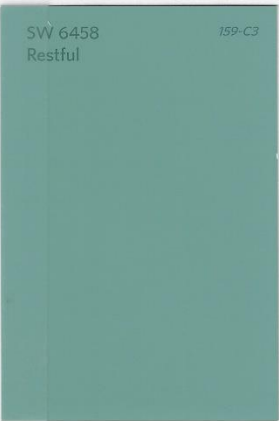

SW 6458 159-C3
Restful

SW 6458 159-C3
Restful

Complementary colors
Colores complementarios:
SW 6455 Fleeting Green
SW 8917 Shell White
SW 9164 Illusive Green

SHERWIN-WILLIAMS.
sherwin-williams.com 1-800-4SHERWIN

6505-06710 CS 10/15