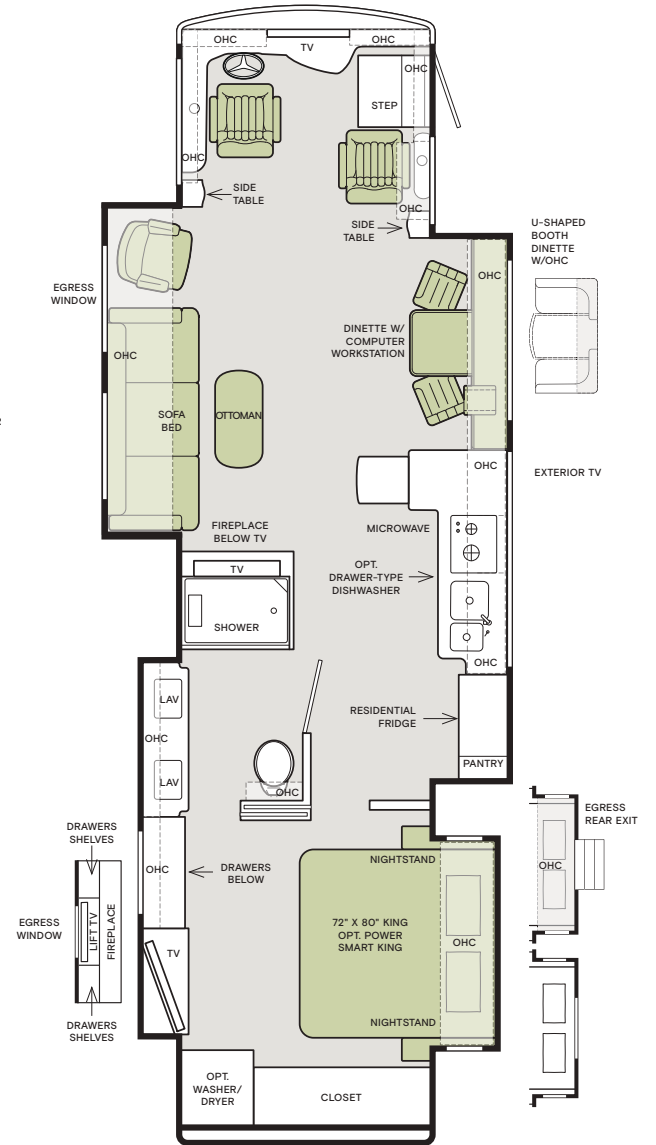

Floor Plans

The design of every Allegro Bus floor plan must meet four essential criteria: Maximum space, Optimal organization, Relaxation plus, and Elegant atmosphere. Tiffin's MORE Plans offer your family the most comfortable layout for life on the road.

If optional furniture combinations are selected, window locations may vary from diagram shown.

All options may not be available in every model. Because of progressive improvements and specifications, standard and optional equipment are subject to change without notice or obligation.

For a complete and up-to-date list of available options and specifications, visit tiffinmotorhomes.com.

35 CP

37 AP

40 AP

40 IP

45 OPP

Interior Décor

Make your experience on the road all your own. Express yourself by choosing the interior appointments such as cabinet finishes, flooring, and décor ensembles for every part of your motorhome. In the 2021 Allegro Bus, you'll be able to travel in style no matter where you go.