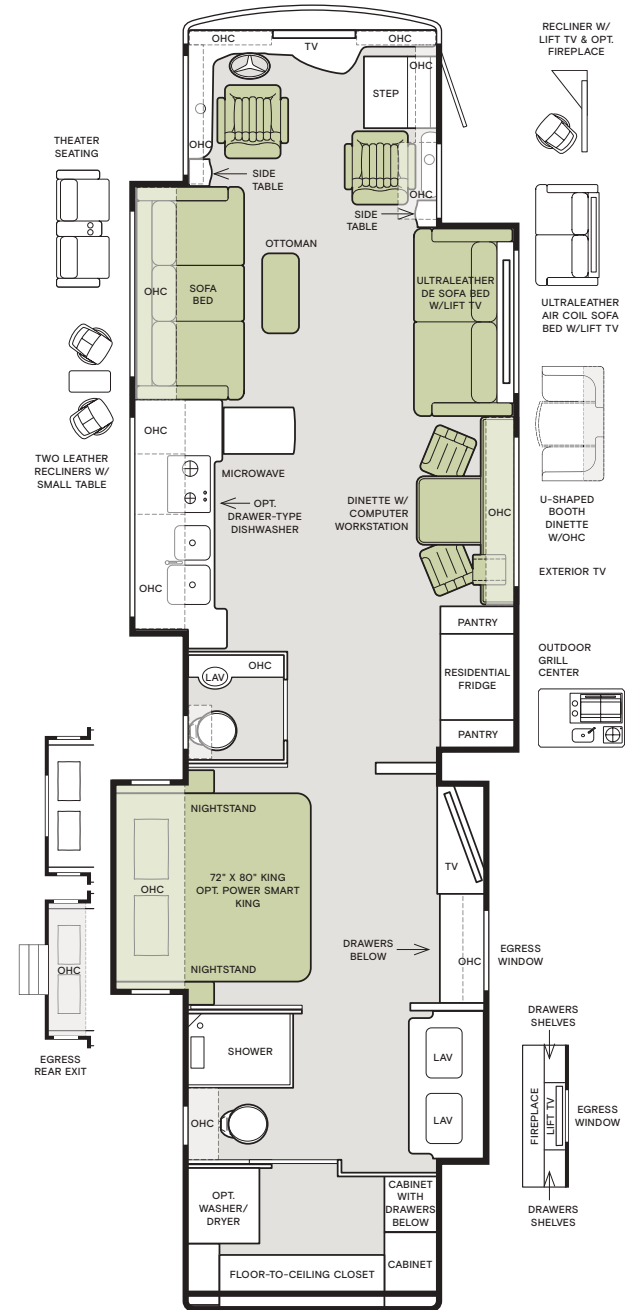

Floor Plans

The design of every Allegro Bus floor plan must meet four essential criteria: Maximum space, Optimal organization, Relaxation plus, and Elegant atmosphere. Tiffin's MORE Plans offer your family the most comfortable layout for life on the road.

For a complete and up-to-date list of available options and specifications, visit tiffinmotorhomes.com.

35 CP

37 AP

40 AP

40 IP

45 OPP

Interior Décor

Make your experience on the road all your own. Express yourself by choosing the interior appointments such as cabinet finishes, flooring, and décor ensembles for every part of your motorhome. In the 2021 Allegro Bus, you'll be able to travel in style no matter where you go.