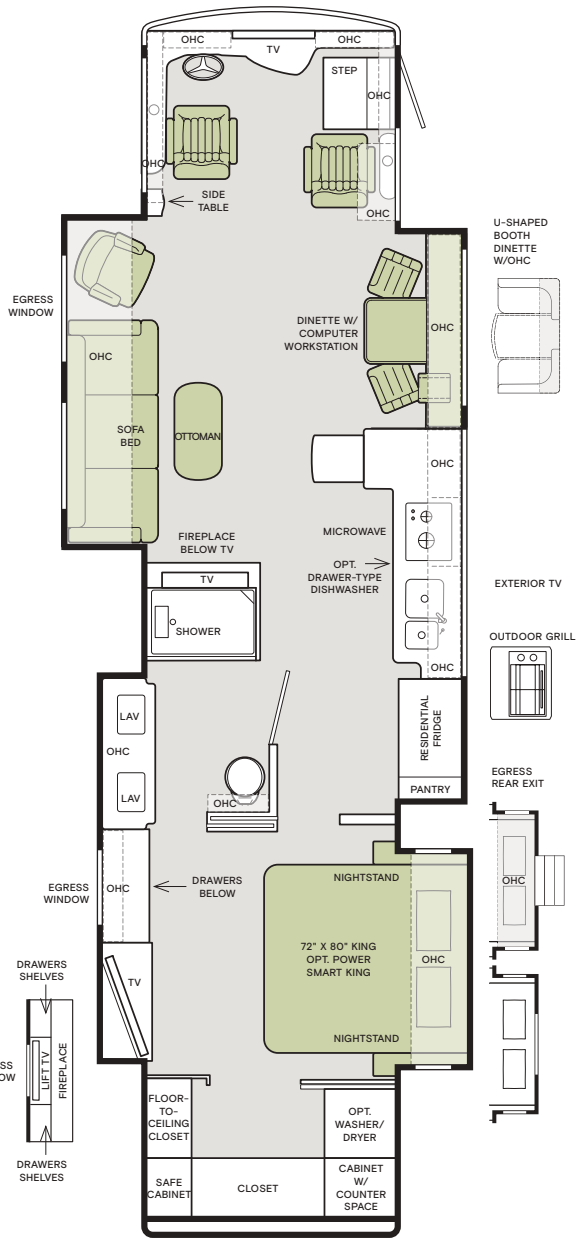

Floor Plans

The design of every Allegro Bus floor plan must meet four essential criteria: Maximum space, Optimal organization, Relaxation plus, and Elegant atmosphere. Tiffin's MORE Plans offer your family the most comfortable layout for life on the road.

For a complete and up-to-date list of available options and specifications, visit tiffinmotorhomes.com.

35 CP

37 AP

40 AP

40 IP

45 OPP

Interior Décor

Make your experience on the road all your own. Express yourself by choosing the interior appointments such as cabinet finishes, flooring, and décor ensembles for every part of your motorhome. In the 2021 Allegro Bus, you'll be able to travel in style no matter where you go.