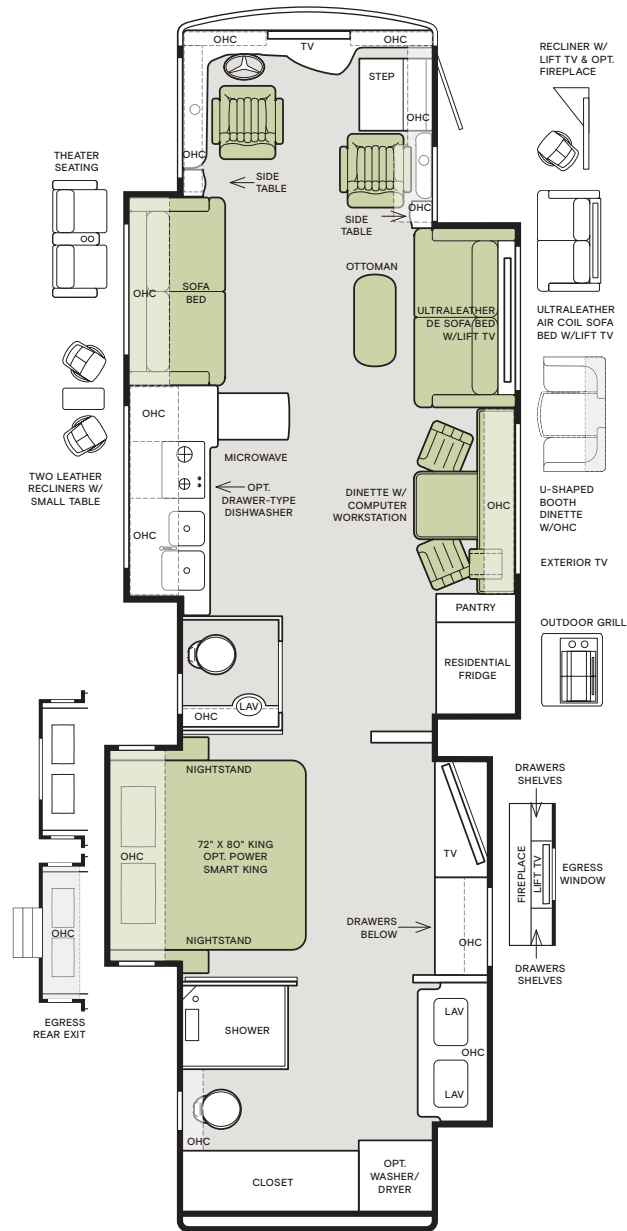

Floor Plans

The design of every Allegro Bus floor plan must meet four essential criteria: Maximum space, Optimal organization, Relaxation plus, and Elegant atmosphere. Tiffin's MORE Plans offer your family the most comfortable layout for life on the road.

For a complete and up-to-date list of available options and specifications, visit tiffinmotorhomes.com.

35 CP

37 AP

40 AP

40 IP

45 OPP

Interior Décor

Make your experience on the road all your own. Express yourself by choosing the interior appointments such as cabinet finishes, flooring, and décor ensembles for every part of your motorhome. In the 2021 Allegro Bus, you'll be able to travel in style no matter where you go.