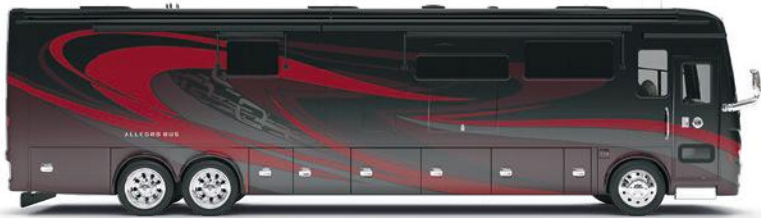

G10 FIRE OPAL