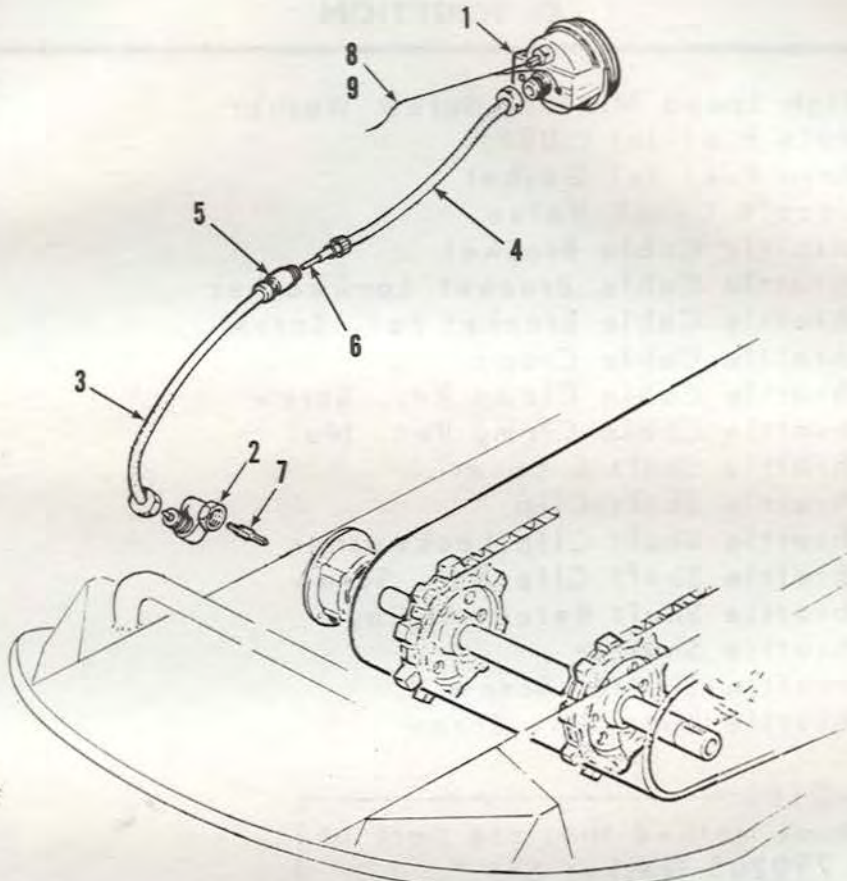

SPEEDOMETER & MUD FLAP

SPEEDOMETER & FLAP
SUPER JET 1971

ITEM	SNOJET	DESCRIPTION	QUANT.
-	160009	Speedometer Kit	1
1	160002	. Ass'y - Head Speedometer	1
2	160003	. Adapter Joint	1
3	160004	. Shaft-Flexible (42.5" Lg)	1
4	160012	. Shaft-Flexible (24 " Lg)	1
5	160060	. Fitting	1
6	160061	. Joint	1
7	160005	. Shaft-Square	1
8	160010	. Extention-Wiring	1
9	040125	. Connectors	2
10	160015	Mud Flap	1
11	160016	Bracket	1
12	916576	Screw	2