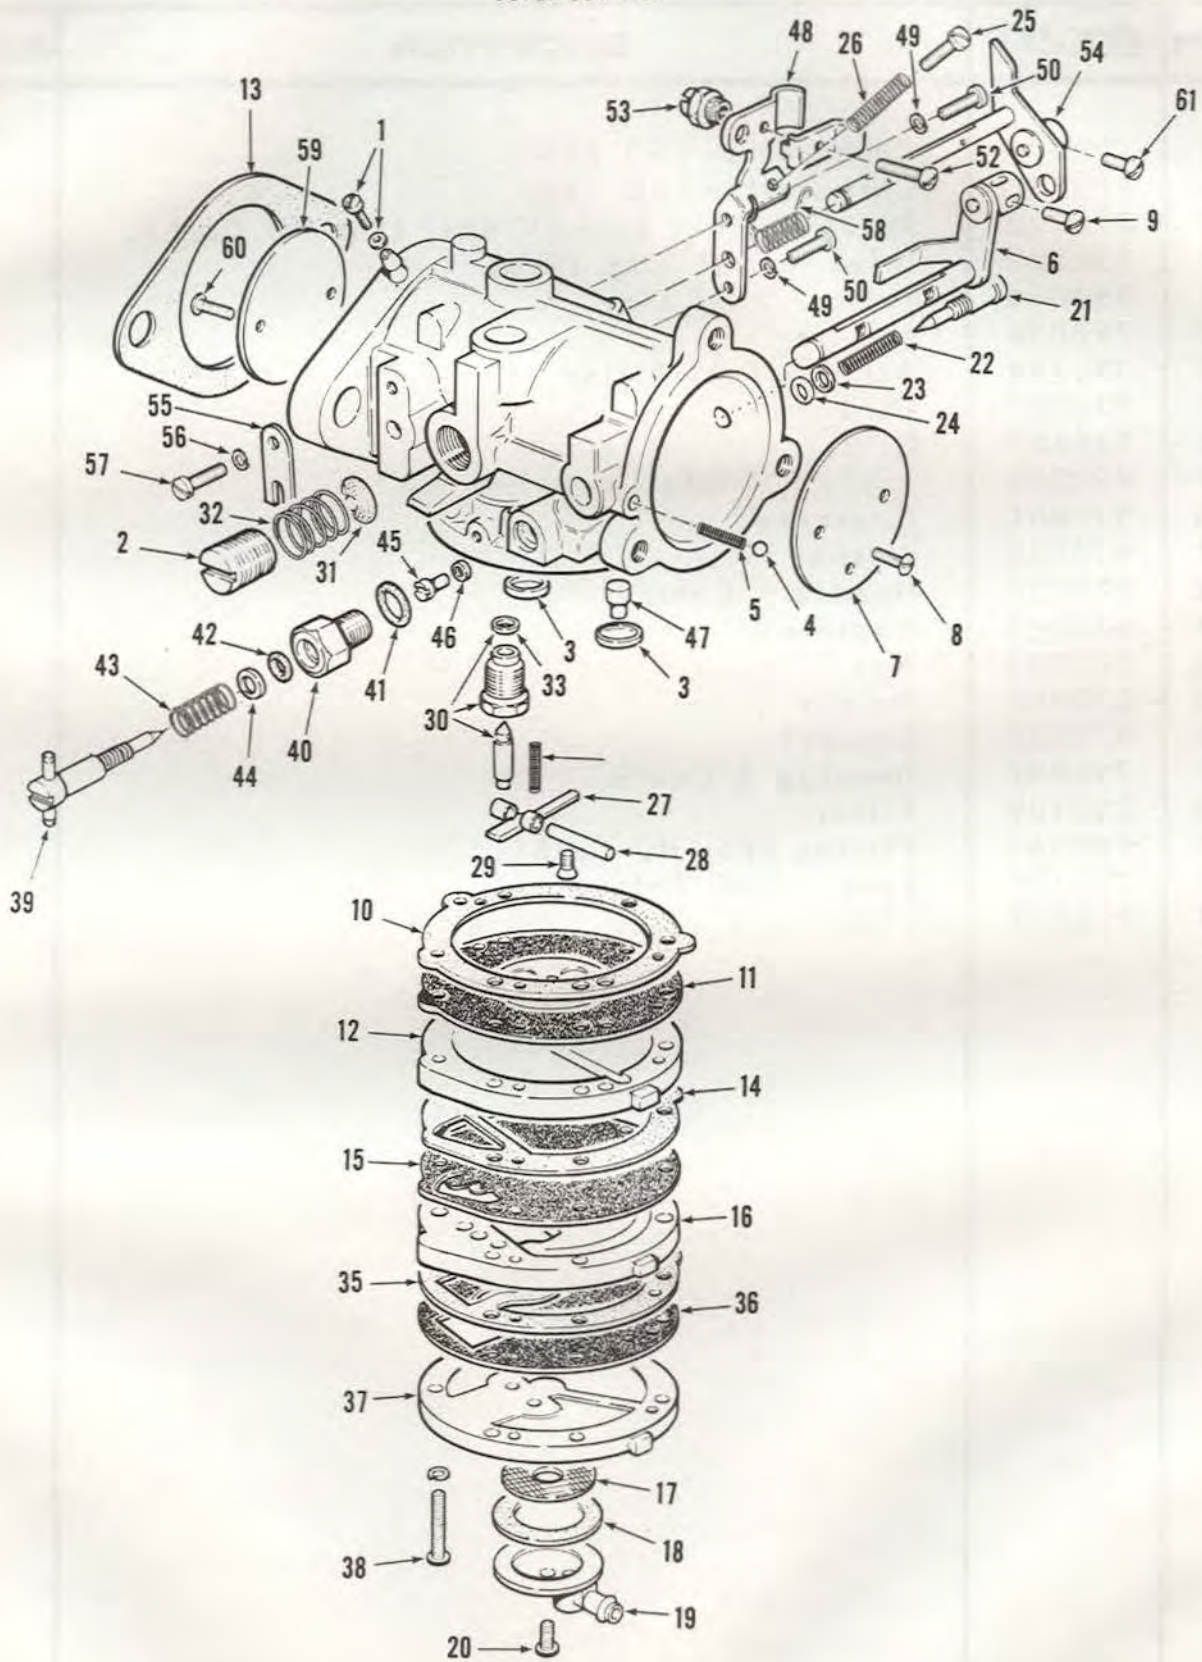

CARBURETTOR
(TILLOTSON HD-14A)
SUPER JET 1971

CARBURETTOR
(HD 14 A)
SUPER JET 1971

ITEM	SNOJET	DESCRIPTION	QUANT.
1	790343	Body Channel Plug Screw	1
2	790231	Body Channel Plug Screw	1
3	*790238	Body Channel Welch Plug	2
4	790239	Choke Friction Ball	1
5	790245	Choke Friction Spring	1
6	790345	Choke Shaft & Lever	1
7	790356	Choke Shutter	1
8	790246	Choke Shutter Screw	2
9	*790229	Choke Wire Ret. Screw	1
10	*790284	Diaphragm Gasket	1
11	*790295	Diaphragm	1
12	790333	Diaphragm Cover	1
13	*790334	Flange Gasket	1
14	*790323	Fuel Pump Gasket	1
15	*790324	Fuel Pump Diaphragm	1
16	790325	Fuel Pump Body	1
17	*790262	Fuel Strainer Screen	1
18	*790255	Fuel Strainer Cover Gasket	1
19	790342	Fuel Strainer Cover	1
20	*790257	Fuel Strainer Cover Ret. Screw	1
21	*790292	Idle Mixture Screw	1
22	*790258	Idle Mixture Screw Spring	1
23	*790237	Idle Mixture Screw Washer	1
24	*790252	Idle Mixture Screw Packing	1
25	*790240	Idle Speed Screw	1
26	*790233	Idle Speed Screw Spring	1
27	*790253	Inlet Control Lever	1
28	*790272	Inlet Control Lever Pin	1
29	*790270	Inlet Control Lever Pin.Ret. Screw	1
30	*790331	Inlet Needle, Seat & Gasket	1
31	*790361	Inlet Screen	1
32	*790362	Inlet Screen Ret. Spring	1
33	790278	Inlet Seat Gasket	1
34	*790261	Inlet Tension Spring	1
35	*790326	Inlet Valve Gasket	1
36	*790327	Inlet Valve Diaphragm	1
37	790328	Inlet Valve Body	1
38	790332	Inlet Valve Body Screw & Lockwasher	6
39	*790294	High Speed Mixture Screw	1
40	790282	High Speed Mixture Screw Gland	1
41	*790232	High Speed Mixture Screw Gland Gasket	1
42	*790252	High Speed Mixture Screw Packing	1
43	*790258	High Speed Mixture Screw Spring	1