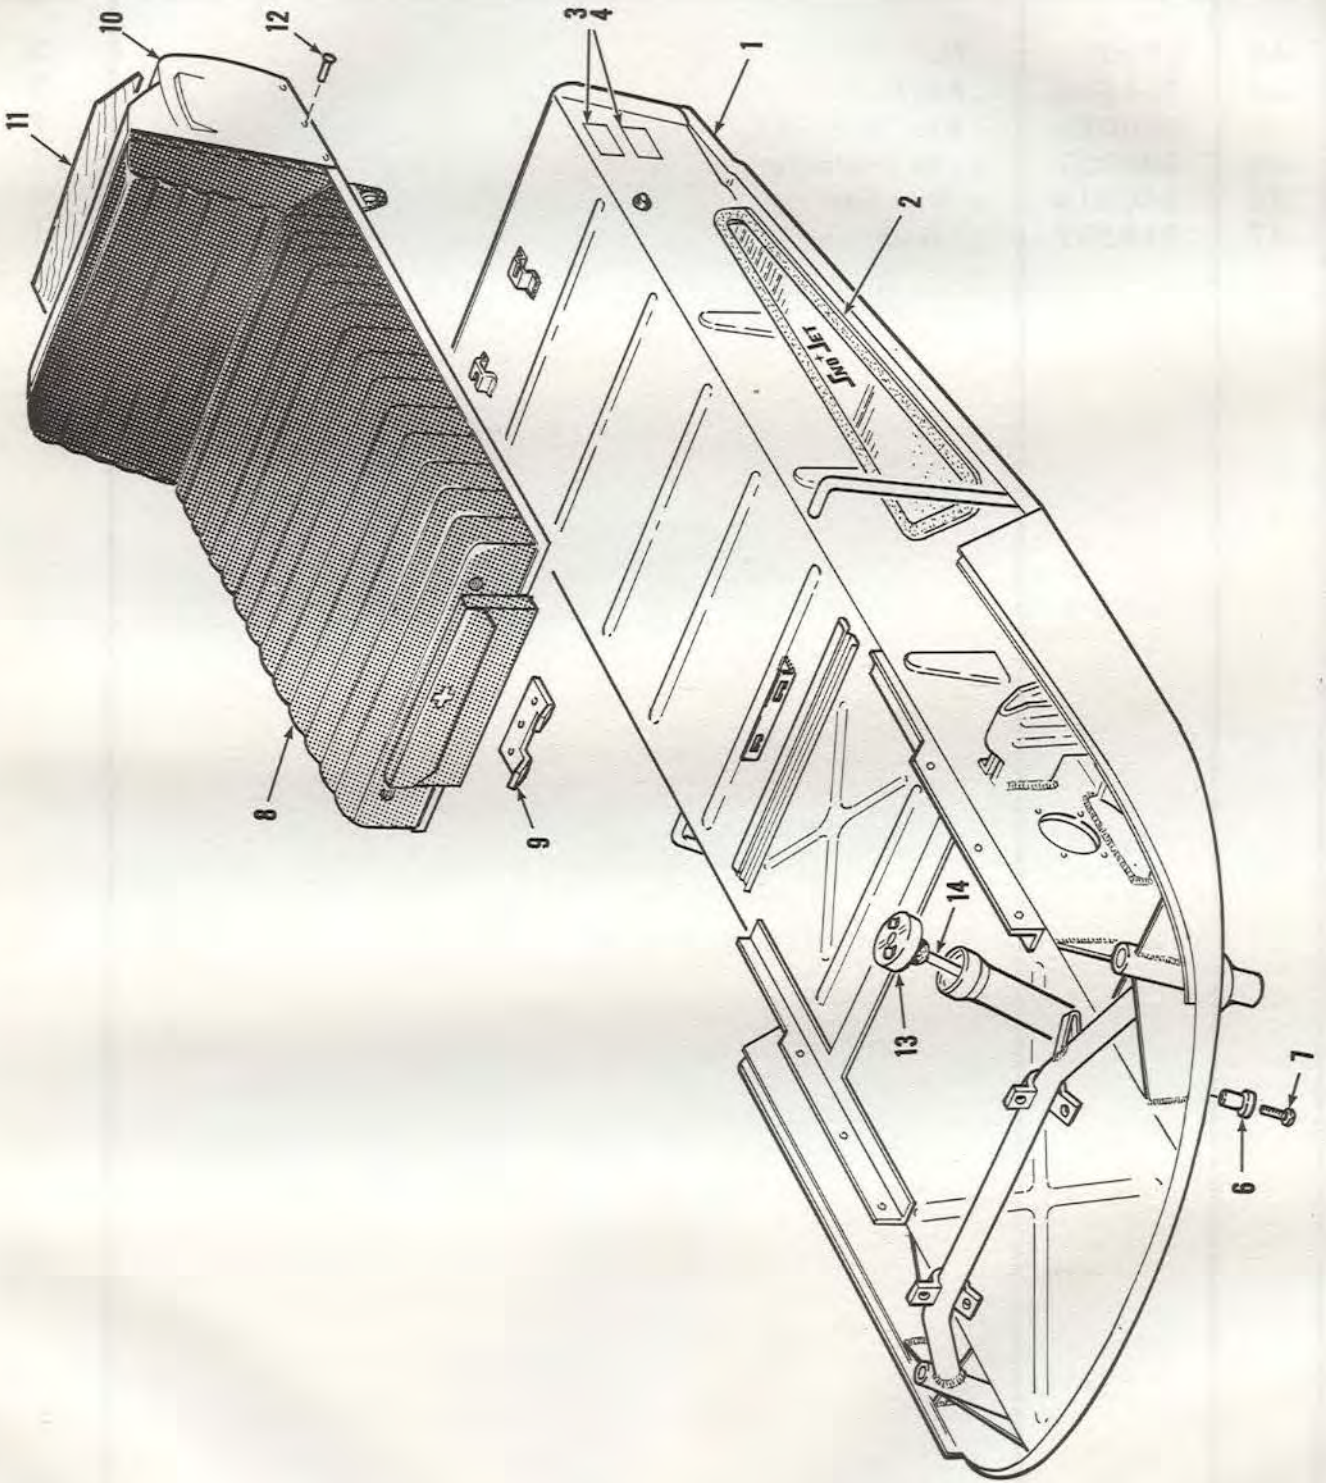

BODY & SEAT
SUPER JET 1971

BODY & SEAT
SUPER JET 1971

ITEM	SNO-JET	DESCRIPTION	QUANT.
1	100004	Body (Hirth 634 c.c.)	1
-	100176	Body (Hirth 493 c.c.) (Yamaha 393 c.c.)	1
2	100086	Foot Pad L.H.	1
-	100147	Foot Pad R.H.	1
3	100168	Plate - Serial	1
-	100167	Plate - Model	1
4	916549	Rivet	4
5	916602	Snap - Male	2
-	916603	Snap - Washer	2
6	916598	Plug	1
7	916599	Screw	1
-	140031	Ass'y - Seat	1
8	* ———	. Seat	1
9	140057	. Attachment	1
-	140061	Ass'y - Trunk	1
10	140038	. Trunk	1
11	120153	. Sticker	1
12	916419	. Rivet	10
-	790048	Ass'y - Fuel Gauge	1
13	790047	. Cap - Fuel	1
14	790038	. Dip Stick Measure	1

NOTE: ———
* These items cannot be purchased separately.