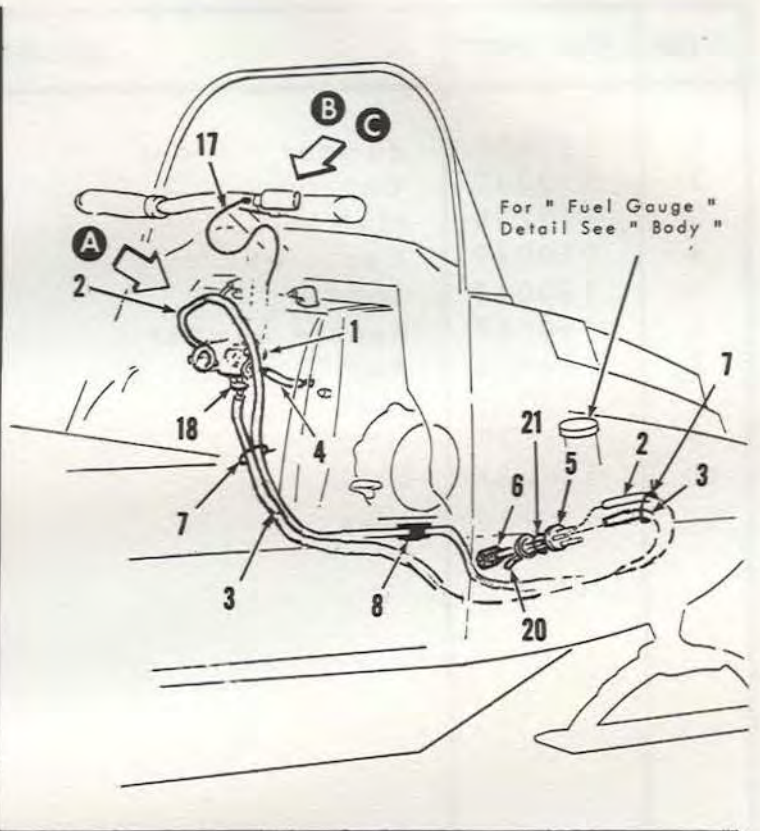

FUEL SYSTEM
SUPER JET 1971

FUEL SYSTEM
SUPER JET 1971

ITEM	SNOJET	DESCRIPTION	QUANT.
1	790396	Carburettor (HD 78A)	1
-	790077	Carburettor (HD 14A)	1
2	790193	Return - Fuel Line (Clear) (For HD Carb)	1
3	790182	Inlet - Fuel Line (Red)	1
4	790064	Pulse - Fuel Line	1
5	790058	Adapter	1
6	790188	Ass'y - Fuel Filter	1
7	916557	Clip	2
8	916600	Clip	1
9	790395	Ass'y - Choke Lever	1
10	910001	Capscrew	2
11	916533	Washer	2
12	070036	Handle - Control	1
13	070042	Capscrew	1
14	070043	Nut	1
15	070038	Holder	1
16	070037	Bracket	1
17	790057	Housing & Cable	1
18	790189	Filter	1
19	790367	Fitting (For HD Carb)	1
20	790192	Line - Fuel Return	1
21	916557	Clip	1