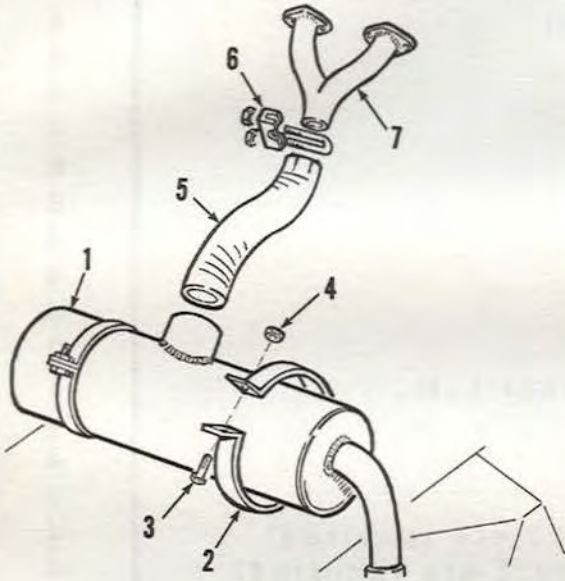

MUFFLER
SUPER JET 1971

HIRTH 634 C.C.