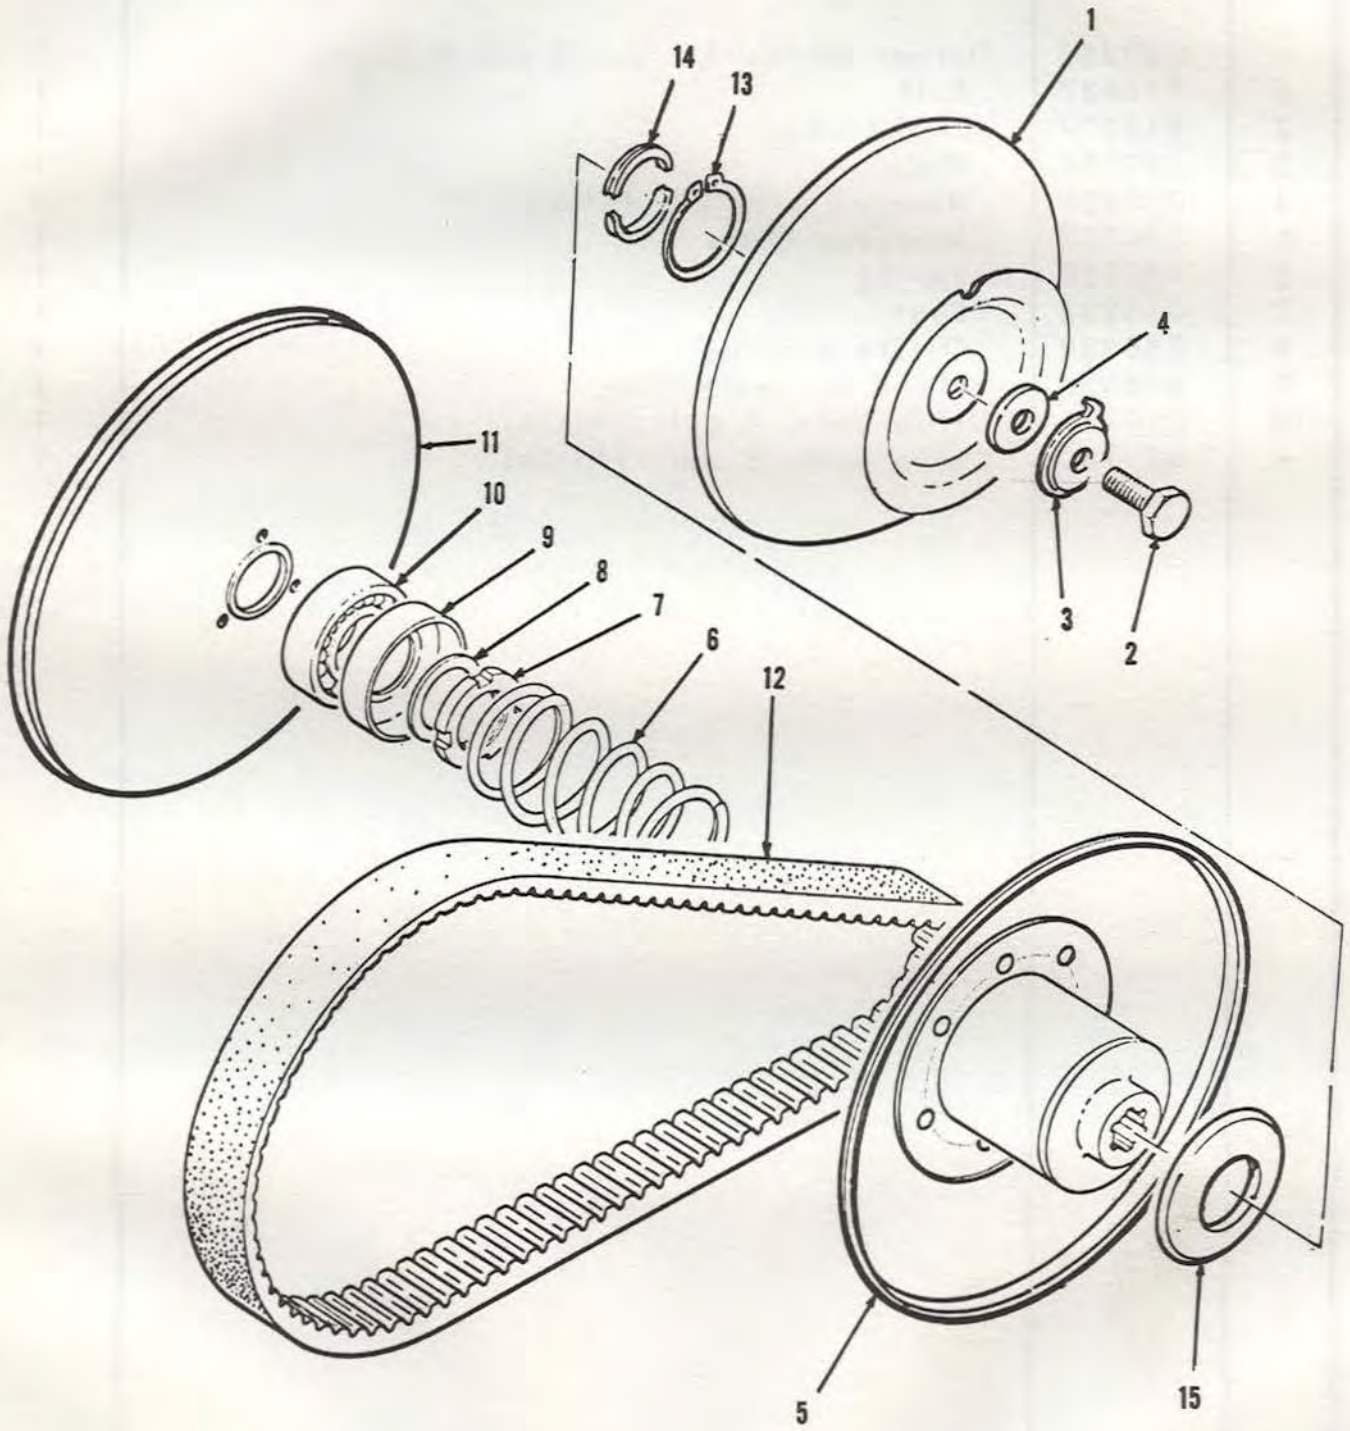

DRIVER PULLEY

YAMAHA

DRIVER PULLEY
SUPER JET 1971
YAMAHA

ITEM	SNOJET	DESCRIPTION	QUANT.
SL 396 - (807)			
1	050295	Housing Ass'y	1
2	050239	Bolt	1
3	050240	Lockwasher	1
4	050298	Washer	1
5	050294	Movable Plate	1
6	050297	Spring	1
7	050296	Nut	1
8	050245	Washer	1
9	050246	Seat - Spring	1
10	050247	Bearing	1
11	050293	Fixed Driver Pulley	1
12	050253	Drive Belt	1
13	050483	Clip	1
14	050299	Collar	1
SW 396 - (811)			
1	050295	Housing Ass'y	1
2	050239	Bolt	1
3	050240	Lockwasher	1
4	050298	Washer	1
5	050300	Movable Plate	1
6	050303	Spring	1
7	050302	Nut	1
8	050245	Washer	1
9	050246	Seat - Spring	1
10	050247	Bearing	1
11	050293	Fixed Driver Pulley	1
12	050253	Drive Belt	1
13	050483	Clip	1
14	050299	Collar	1