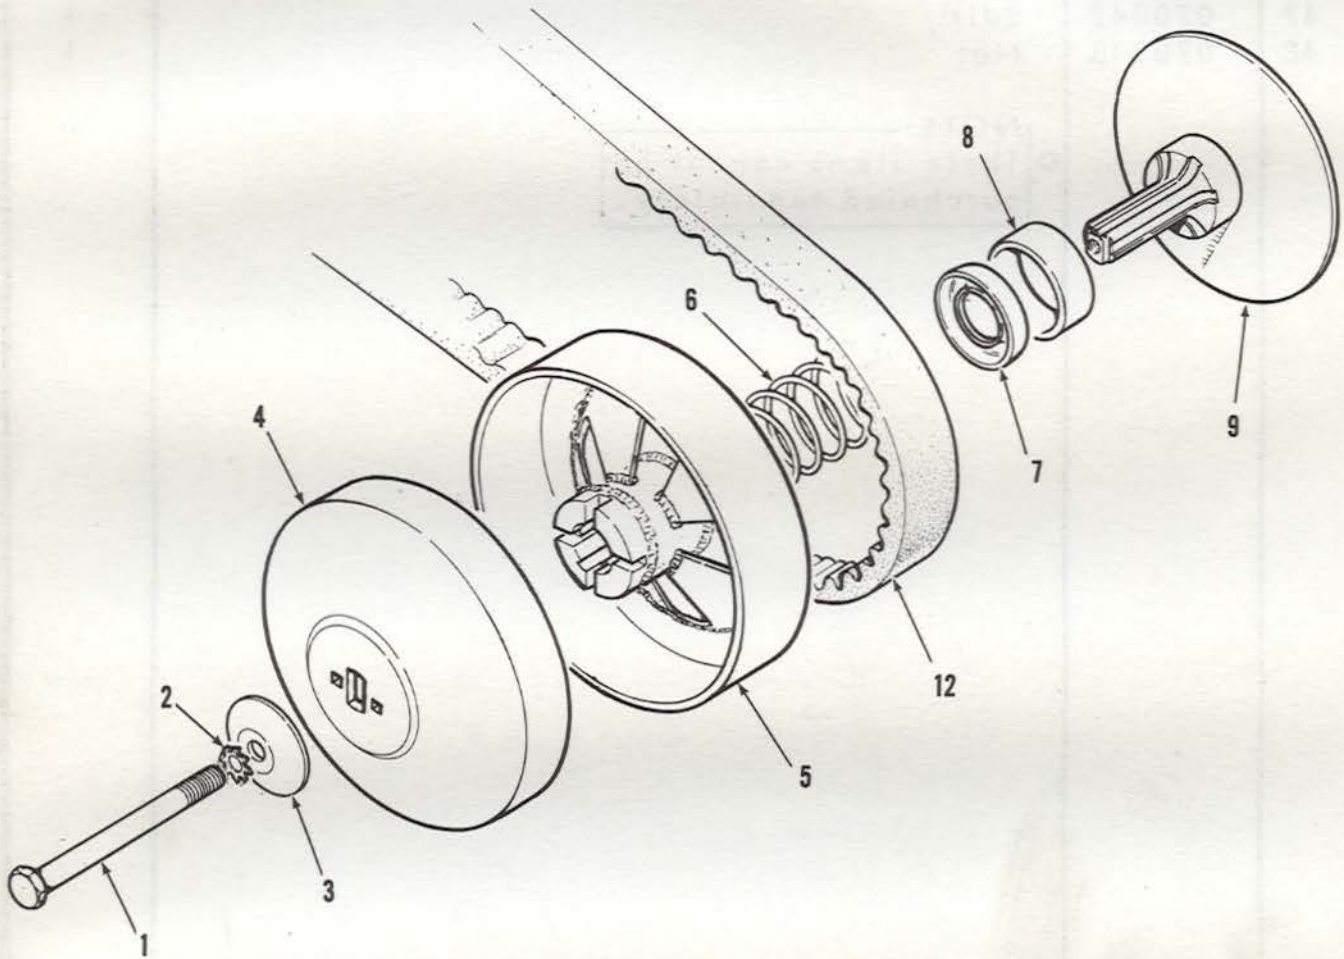

DRIVER PULLEY

SUPER JET 1971

DRIVER PULLEY
SUPER JET 1971
(2 CYL.)

ITEM	SNOJET	DESCRIPTION	QUANT.
-	050269	Driver Pulley Ass'y, (2 cyl.) Hirth	1
1	916637	. Bolt	1
2	916527	. Lockwasher	1
3	050334	. Washer	1
4	050338	. Housing - Driver Pulley	1
5	050337	. Movable Plate	1
6	050339	. Spring	1
7	050333	. Seat	1
8	050332	. Oilite Bushing	1
9	050336	. Fixed Driver Pulley	1
10	050181	| Drive Belt, 1 cyl. (Hirth)	1
-	050180	| Drive Belt, 2 cyl. (Hirth)	1