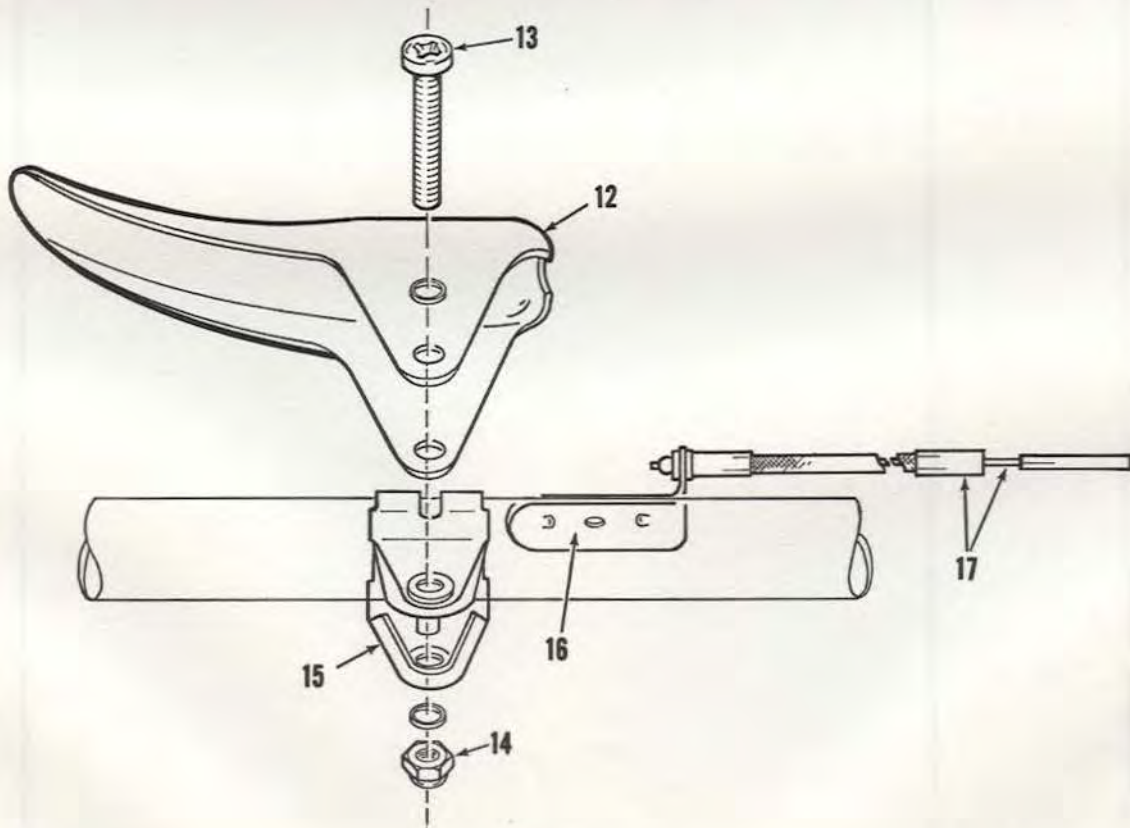

FUEL SYSTEM
SUPER JET 1971

FUEL SYSTEM
SUPER JET 1971

ITEM	SNOJET	DESCRIPTION	QUANT.
1	790396	Carburettor (HD 78A)	1
-	790077	Carburettor (HD 14A)	1
2	790193	Return - Fuel Line (Clear) (For HD Carb)	1
3	790182	Inlet - Fuel Line (Red)	1
4	790064	Pulse - Fuel Line	1
5	790058	Adapter	1
6	790188	Ass'y - Fuel Filter	1
7	916557	Clip	2
8	916600	Clip	1
9	790395	Ass'y - Choke Lever	1
10	910001	Capscrew	2
11	916533	Washer	2
12	070036	Handle - Control	1
13	070042	Capscrew	1
14	070043	Nut	1
15	070038	Holder	1
16	070037	Bracket	1
17	790057	Housing & Cable	1
18	790189	Filter	1
19	790367	Fitting (For HD Carb)	1
20	790192	Line - Fuel Return	1
21	916557	Clip	1