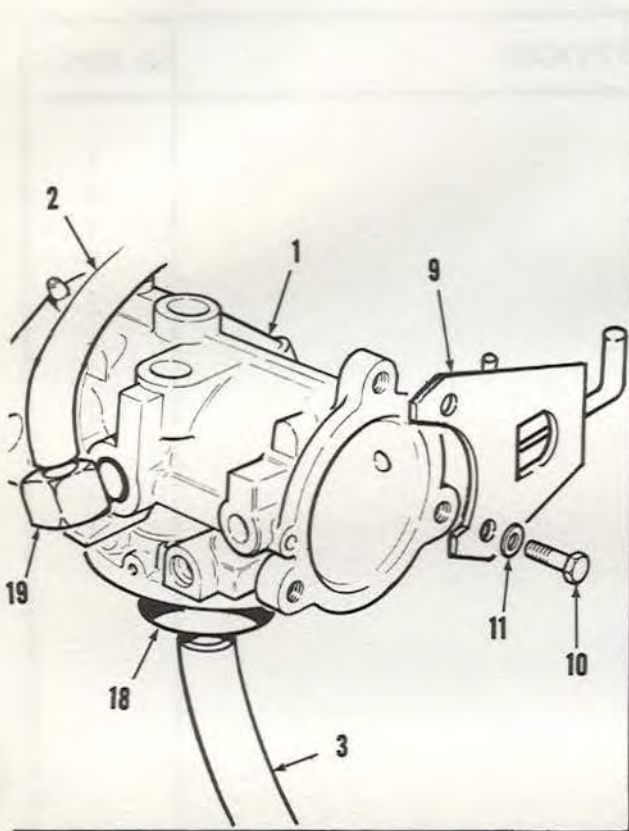

FUEL SYSTEM
SUPER JET 1971

FUEL SYSTEM
SUPER JET 1971

ITEM	SNOJET	DESCRIPTION	QUANT.
1	790396	Carburettor (HD 78A)	1
-	790077	Carburettor (HD 14A)	1
2	790193	Return - Fuel Line (Clear) (For HD Carb)	1
3	790182	Inlet - Fuel Line (Red)	1
4	790064	Pulse - Fuel Line	1
5	790058	Adapter	1
6	790188	Ass'y - Fuel Filter	1
7	916557	Clip	2
8	916600	Clip	1
9	790395	Ass'y - Choke Lever	1
10	910001	Capscrew	2
11	916533	Washer	2
12	070036	Handle - Control	1
13	070042	Capscrew	1
14	070043	Nut	1
15	070038	Holder	1
16	070037	Bracket	1
17	790057	Housing & Cable	1
18	790189	Filter	1
19	790367	Fitting (For HD Carb)	1
20	790192	Line - Fuel Return	1
21	916557	Clip	1