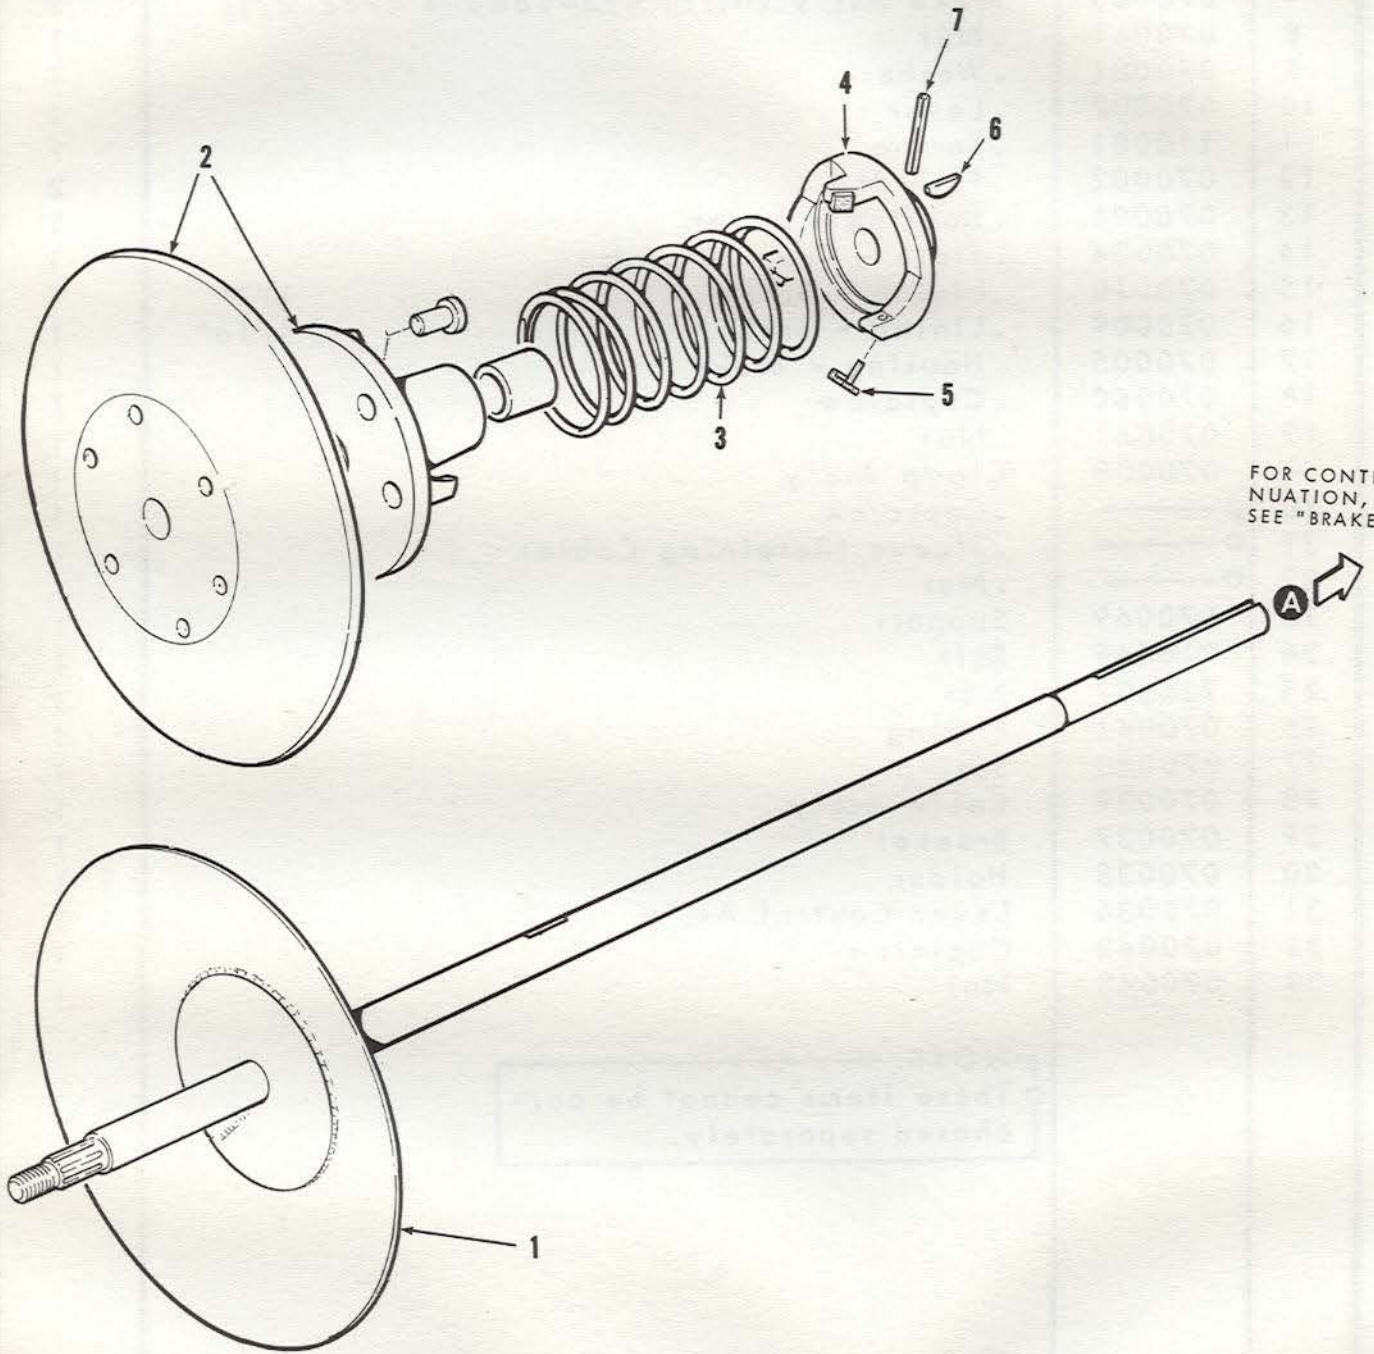

DRIVEN PULLEY
(HIRTH 634 C.C.)
SUPER JET 1971

DRIVEN PULLEY
(HIRTH 634 C.C.)
SUPER JET 1971

ITEM	SNOJET	DESCRIPTION	QUANT.
-	050128	Ass'y Driven Pulley (634c.c.Hirth)	1
1	050102	. Shaft - Converter	1
2	050023	. Plate - Converter	1
3	050142	. Spring	1
-	050226	. Ass'y Drive Cam	1
4	050133	.. Drive Cam .	1
5	050144	.. Cam Lining	3
6	913125	.. Woodruff Key	1
7	916552	.. Roll Pin	1
NOTE: For Brake, See Next Page.