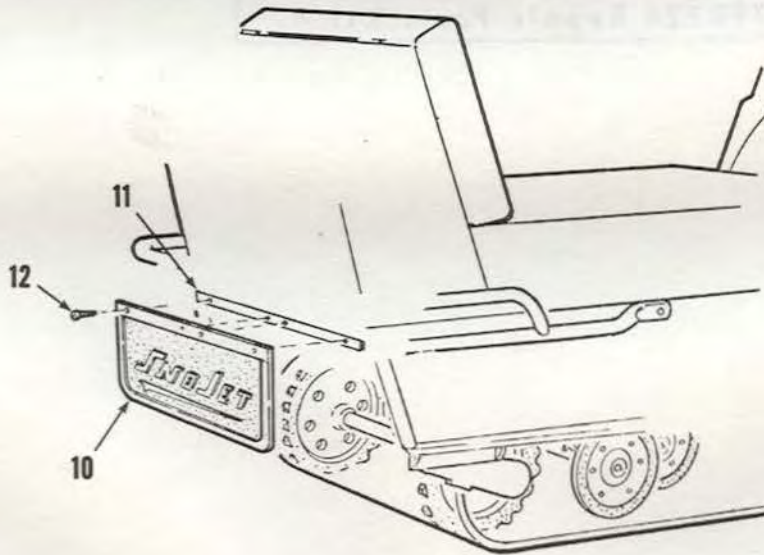

SPEEDOMETER & MUD FLAP

SPEEDOMETER & FLAP
SUPER JET 1971

ITEM	SNOJET	DESCRIPTION	QUANT.
-	160009	Speedometer Kit	1
1	160002	. Ass'y - Head Speedometer	1
2	160003	. Adapter Joint	1
3	160004	. Shaft-Flexible (42.5" Lg)	1
4	160012	. Shaft-Flexible (24 " Lg)	1
5	160060	. Fitting	1
6	160061	. Joint	1
7	160005	. Shaft-Square	1
8	160010	. Extention-Wiring	1
9	040125	. Connectors	2
10	160015	Mud Flap	1
11	160016	Bracket	1
12	916576	Screw	2