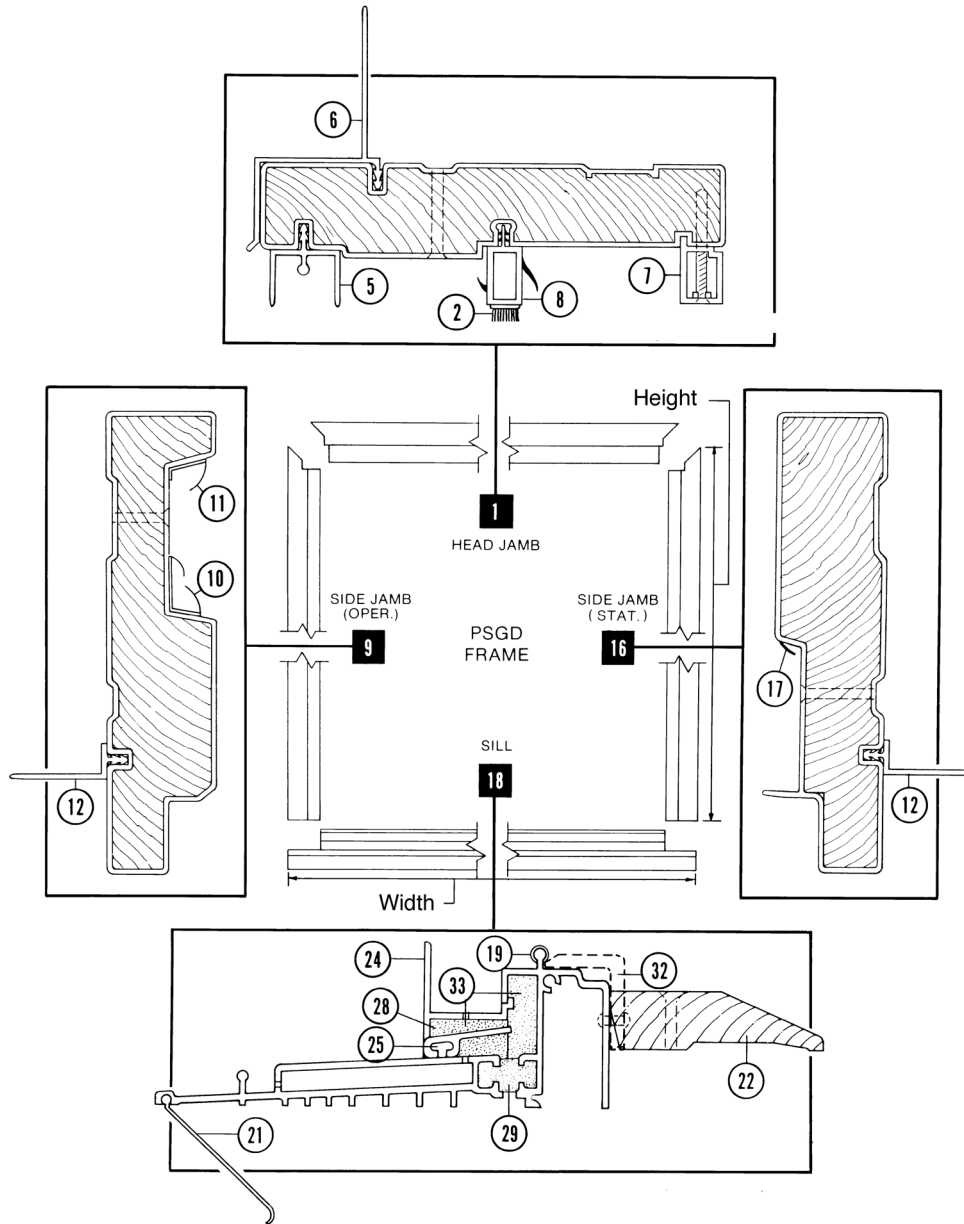

Frames

Frame Graphic - 2-Panel

1. Head Jamb	11. Operating Side Jamb Weatherstrip, Inside	22. Oak Threshold
2. Head Parting Stop Pile Weatherstrip	12. Side Flange	24. Stationary Vinyl Sill Insert
5. Insect Screen Channel	16. Stationary Side Jamb	25. Operating Aluminum Sill Insert
6. Head Flange	17. Stationary Panel Side Jamb, Weatherstrip	28. Sill Insert Foam Weatherstrip
7. Inside Head Stop	18. Complete Sill	29. Thermal Break
8. Head Parting Stop	19. Sill Cap	32. PVC Cap
9. Operating Side Jamb	21. Sill Support	33. Sill Frost Kit
10. Operating Side Jamb Weatherstrip, Outside		

Perma-Shield Gliding Door (PSII 1978 to 1981) Frame Assembly - 2-Panel