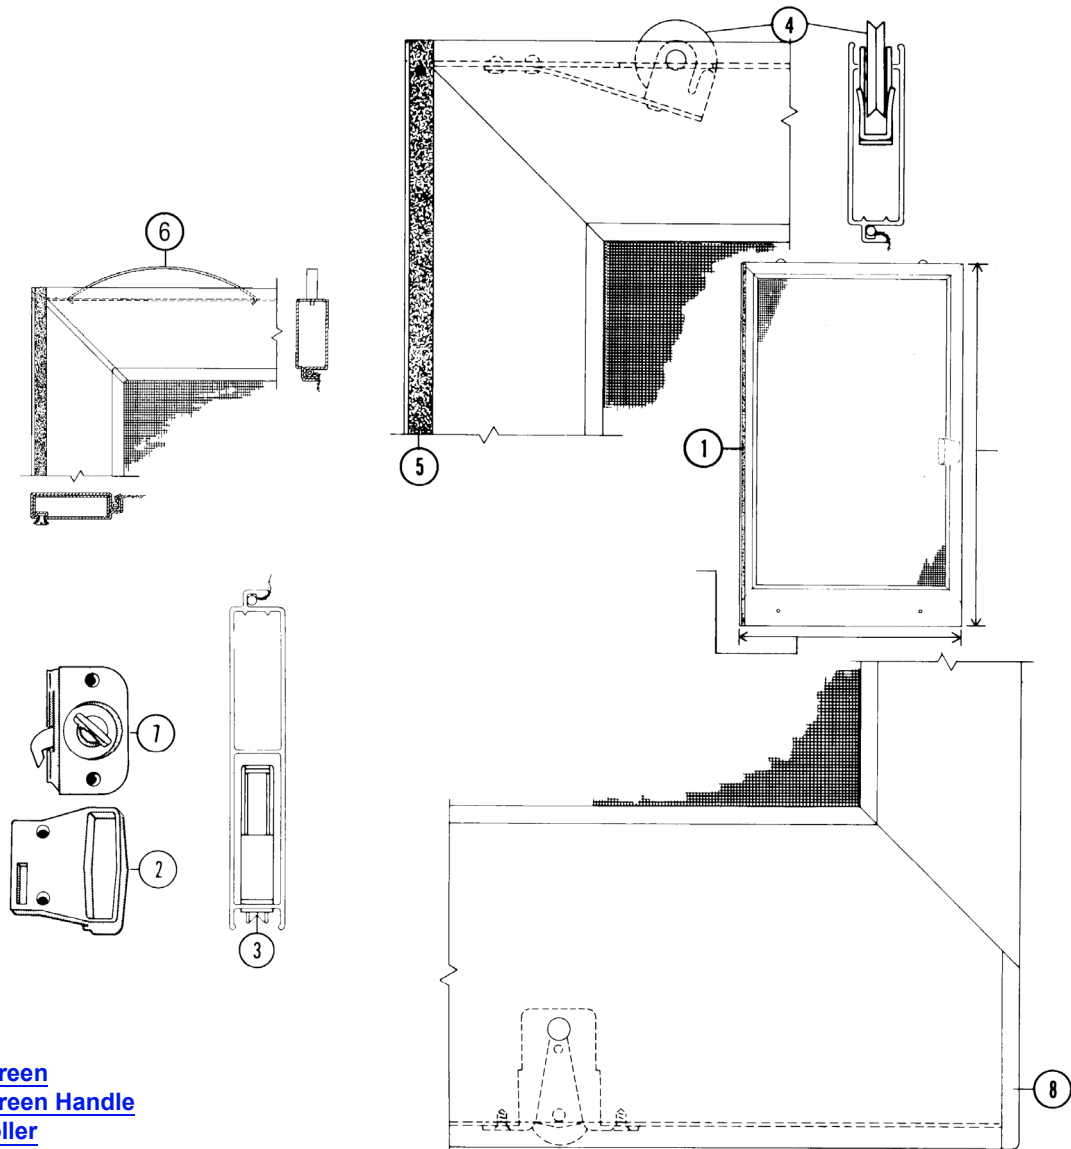

Insect Screens

Insect Screen Graphic - 2-Panel

1. [Insect Screen](#)
2. [Inside Screen Handle](#)
3. [Lower Roller](#)
4. [Upper Roller](#)
5. [Bug Seal Pile Weatherstrip](#)
6. [Top Rail Spring](#)
7. Insect Screen Latch
8. Bottom Rail End Cap

Perma-Shield Gliding Door (PSII 1978 to 1981) Insect Screen - 2-Panel

Unit viewed from interior.