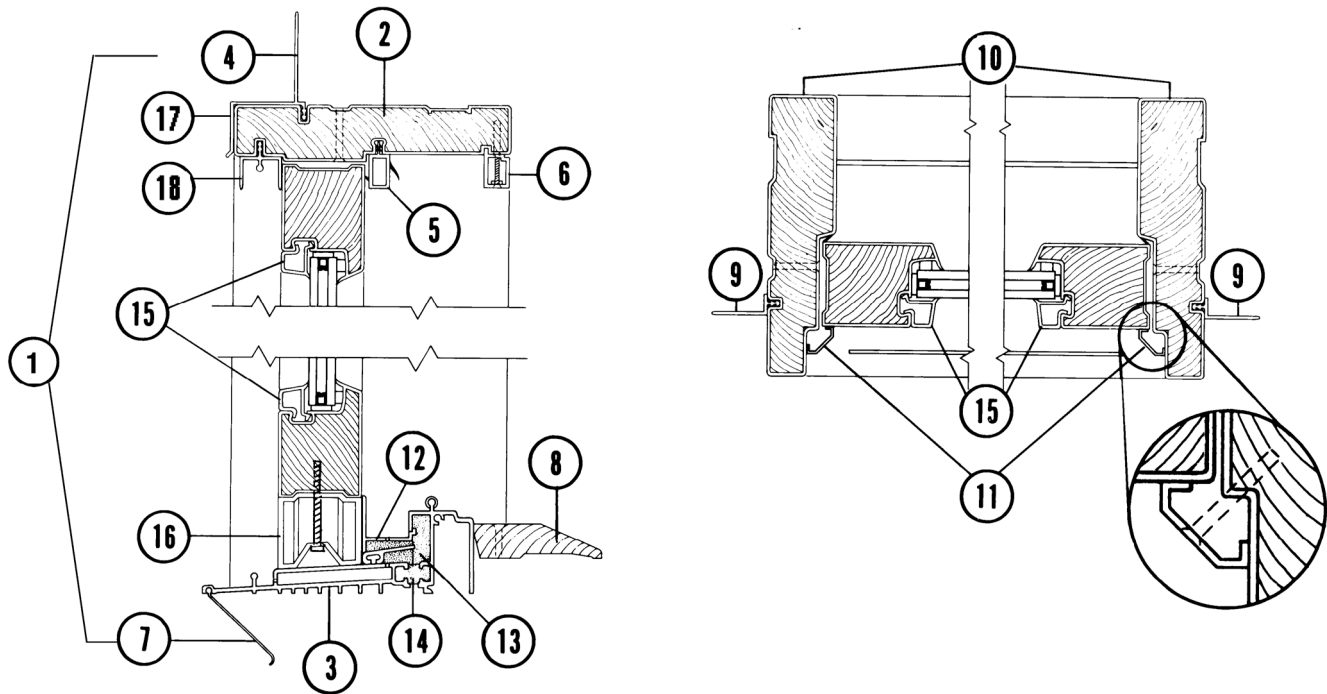

Frames

Frame Graphic - Sidelight

2. Head Jamb	10. Stationary Side Jamb
3. Complete Sill	11. Outside Sidelight Stop
4. Head Flange	12. Stationary Vinyl Sill Insert
5. Head Parting Stop	13. Foam Insulation
6. Inside Head Stop	14. Thermal Break
7. Sill Support	15. Vinyl Glazing Bead
8. Oak Threshold	16. Bottom Rail Filler
9. Side Flange	17. Head Flashing
	18. Insect Screen Channel

Perma-Shield Gliding Door (PSII 1978 to 1981) Frame Assembly - Sidelight

Jambs

Note:

Replacement jambs are no longer available.