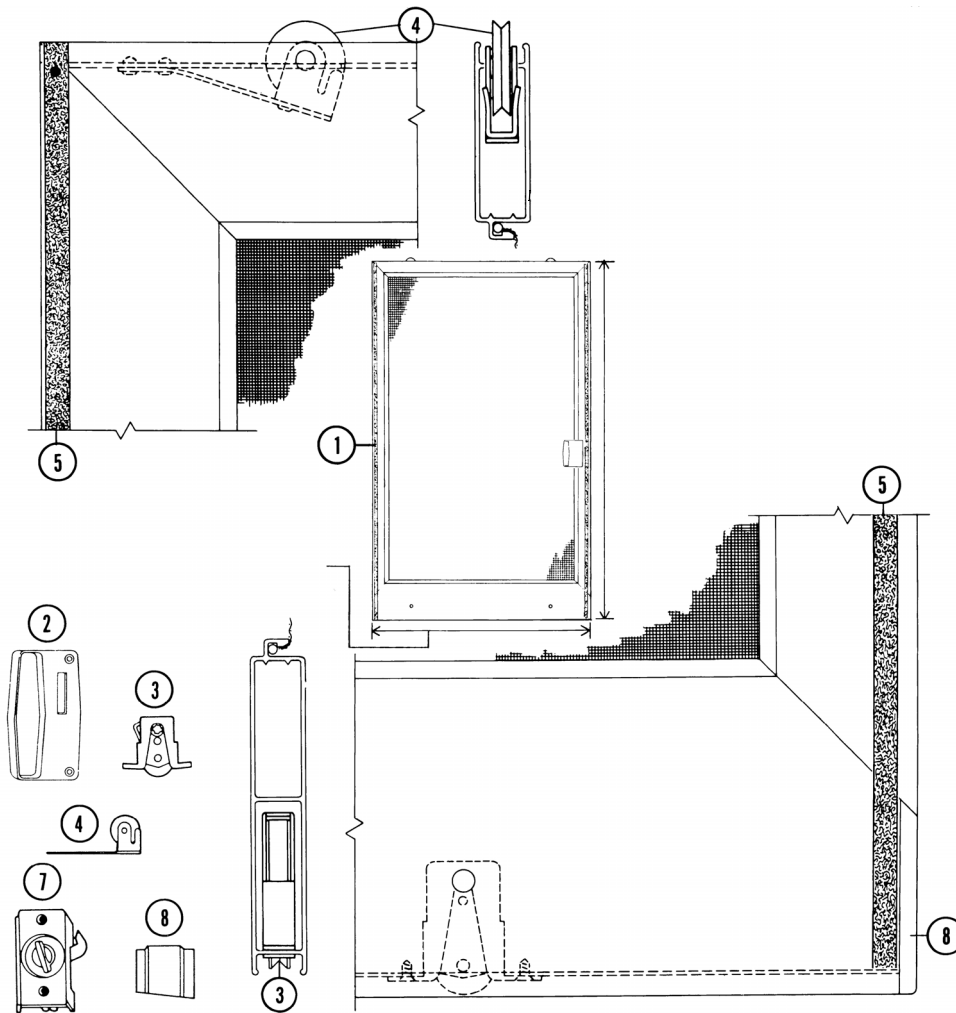

Insect Screens

Insect Screen Graphic - 3-Panel

1. [Insect Screen](#)
2. [Inside Insect Screen Handle-3 Panel](#)
3. [Lower Roller](#)
4. [Upper Roller](#)
5. [Bug Seal Pile Weatherstrip](#)
7. [Insect Screen Latch-3 Panel](#)
8. Bottom Rail End Cap

Perma-Shield Gliding Door (PSII 1978 to 1981) Insect Screen - 3-Panel

Unit viewed from interior.