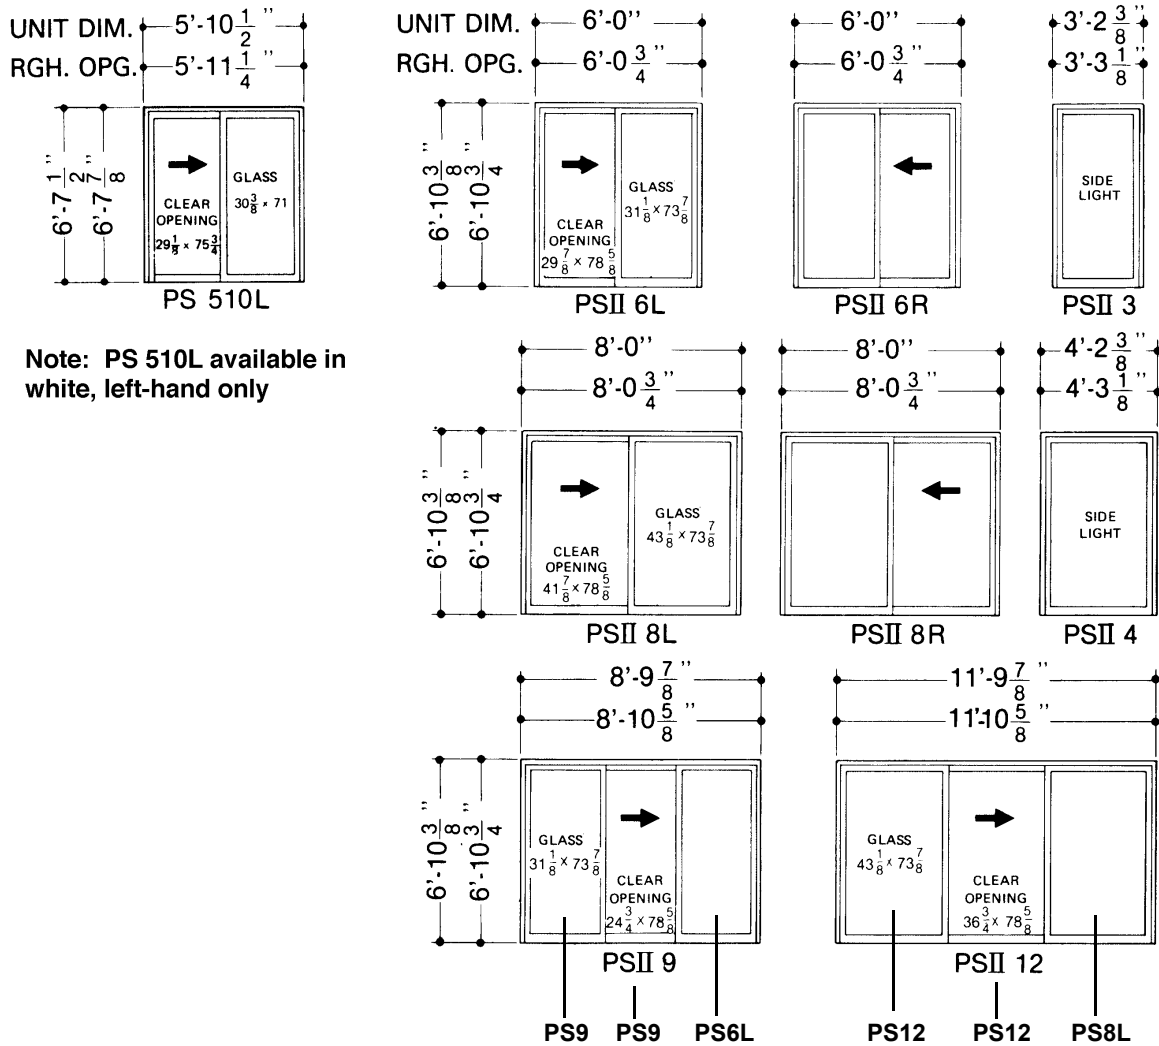

Unit viewed from exterior.

Parts Illustration

Parts Illustration - 3-Panel

Note:
Replacement parts are available.

Perma-Shield® Gliding Doors (PSII 1978 to 1981)

2-Panel, 3-Panel, and Sidelights

Unit Sizes

Unit Size Chart

Note:

Unit Dimension refers to overall outside-to-outside frame. Unobstructed Glass refers to visible glass dimensions. Numbers in parentheses are metric measurements.

Note: PS 510L available in white, left-hand only