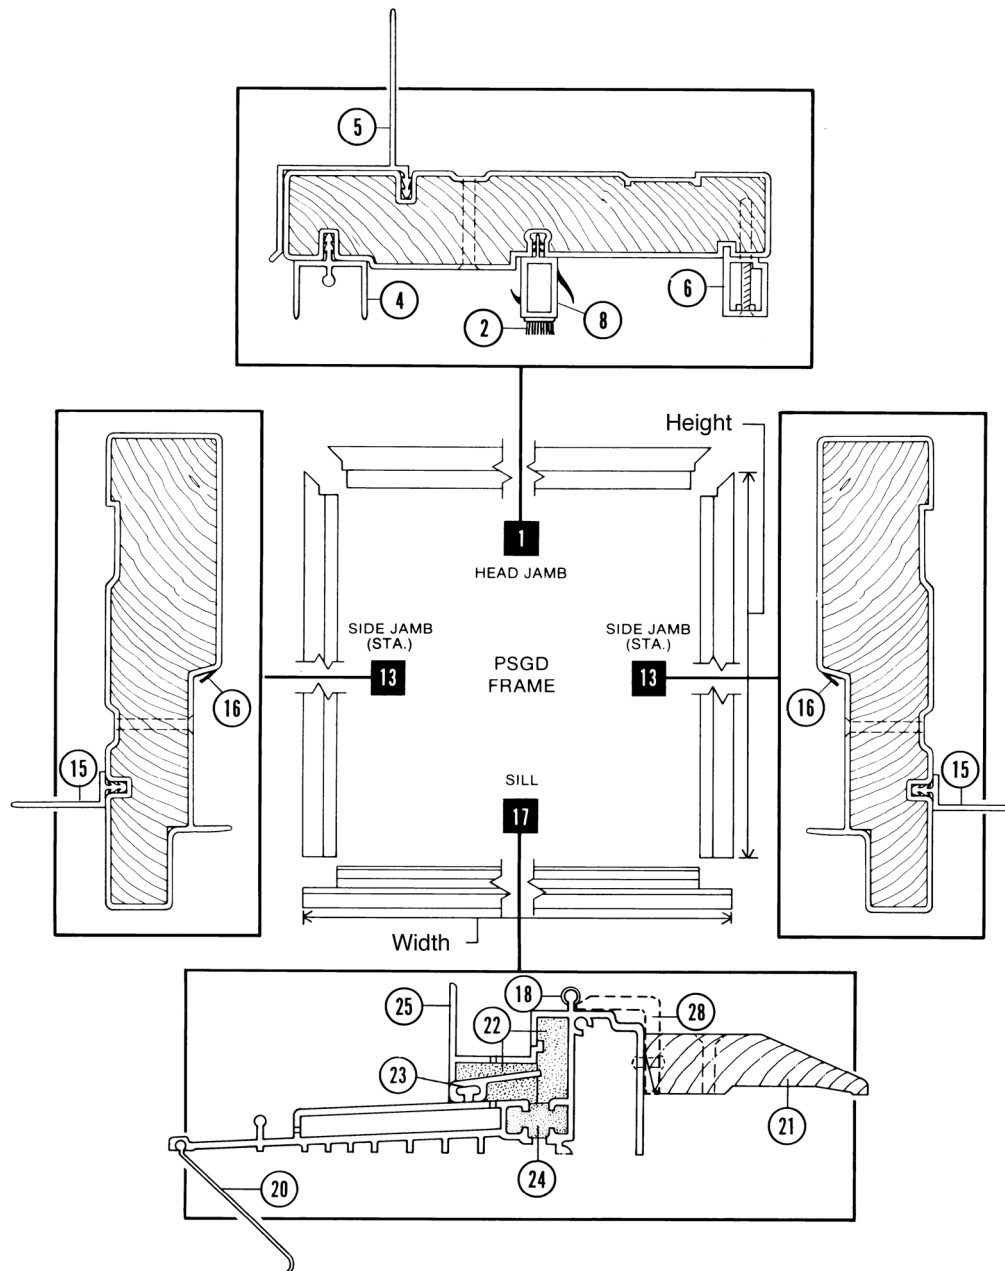

Perma-Shield® Gliding Doors (PSII 1978 to 1981)

2-Panel, 3-Panel, and Sidelights

Frames

Frame Graphic - 3-Panel

1. Head Jamb	15. Side Flange	20. Sill Support
2. Head Parting Stop Pile Weatherstrip	16. Stationary Panel Side Jamb, Weatherstrip	21. Oak Threshold
4. Insect Screen Channel	17. Complete Sill	22. Sill Insert Foam Weatherstrip
5. Head Flange	18. Sill Cap	23. Stationary Vinyl Sill Insert
6. Inside Head Stop	19. Sill Dust Pad (not shown)	24. Thermal Break
8. Head Parting Stop	25. Operating Aluminum Sill Insert	
13. Stationary Side Jamb		

Perma-Shield Gliding Door (PSII 1978 to 1981) Frame Assembly - 3-Panel