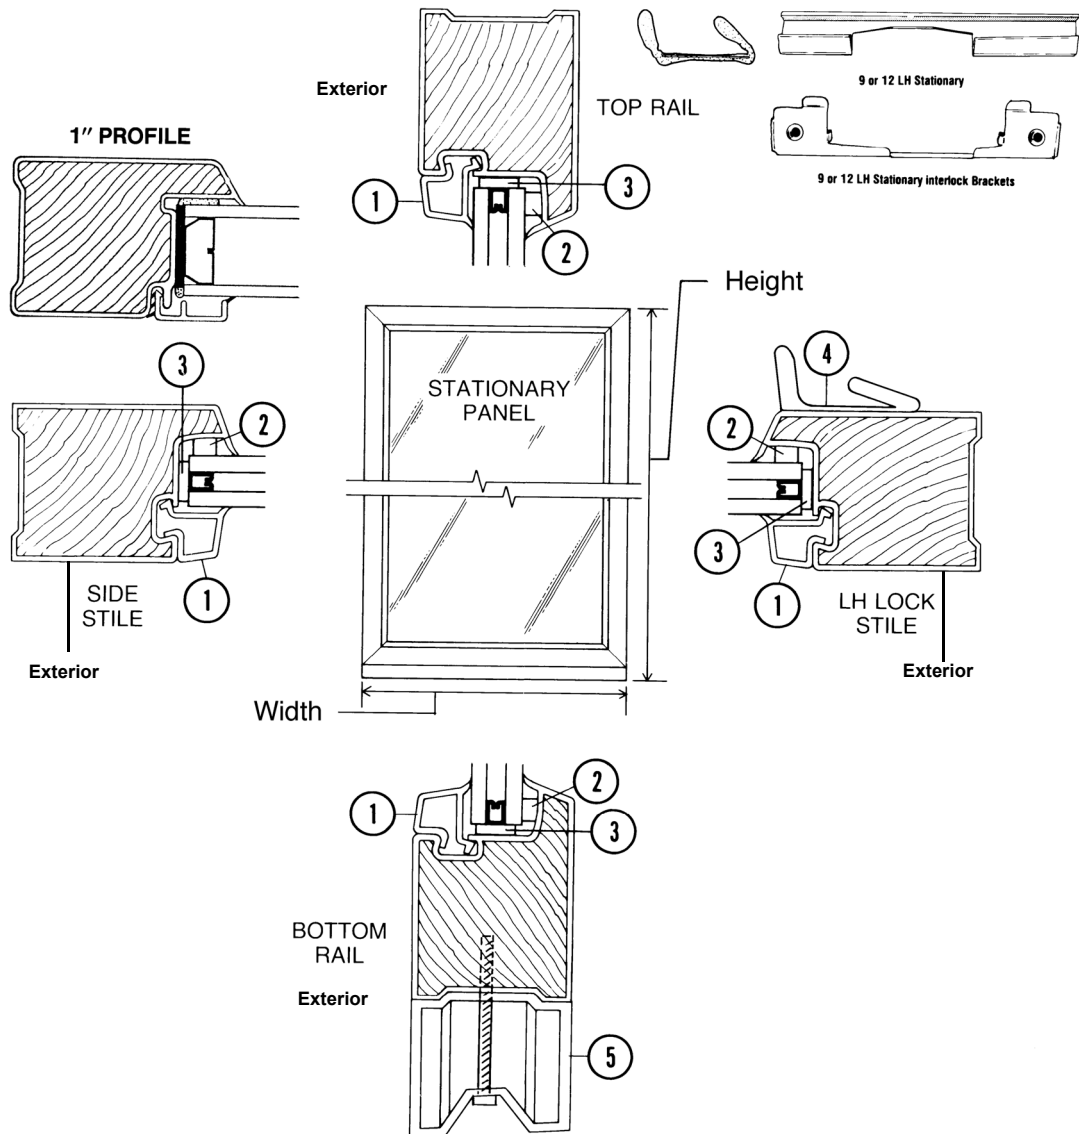

Perma-Shield® Gliding Doors (PSII 1978 to 1981)

2-Panel, 3-Panel, and Sidelights

Panels - Stationary

Stationary Panel Graphic / 3-Panel / PS9 and PS12

1. [Vinyl Glazing Bead](#)
2. Glazing Tape
3. Glass Spacer
4. [Lock Stile Weatherstrip](#)
5. [Bottom Rail Filler](#)

Perma-Shield Gliding Door (PSII 1978 to 1981) Stationary Panel - 3-Panel