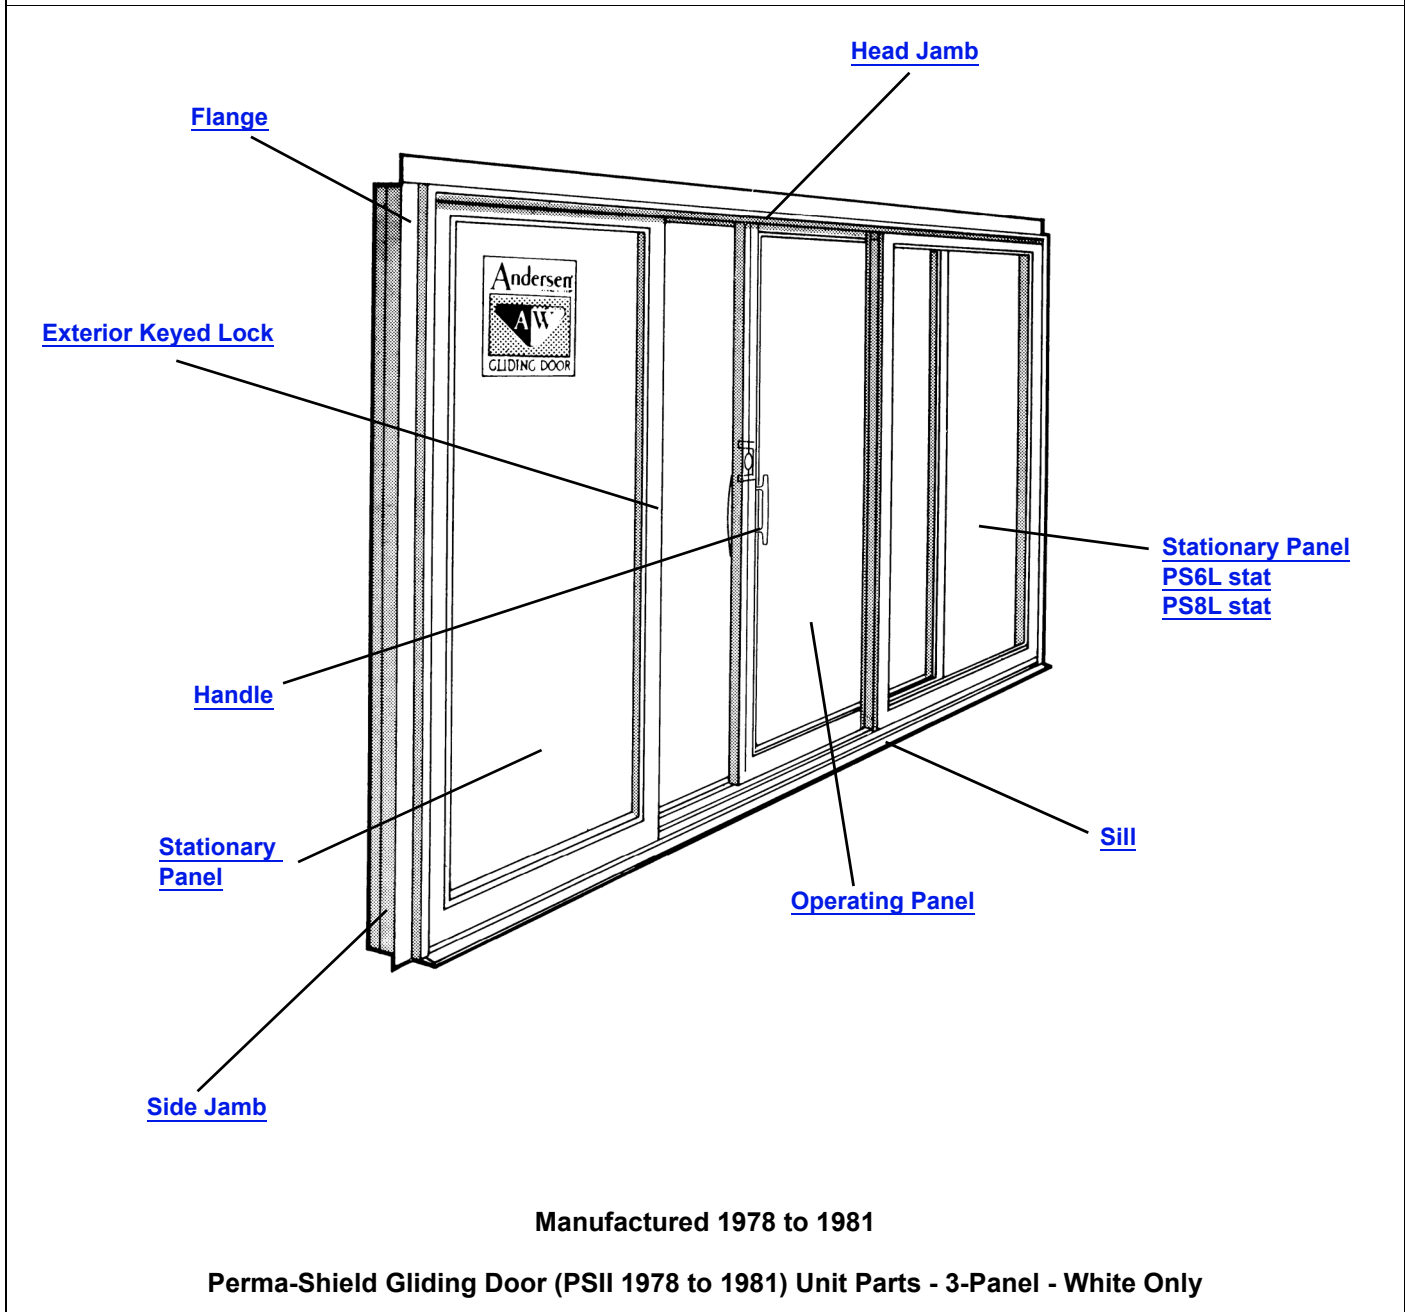

Parts Illustration

Parts Illustration - 3-Panel

Note:
Replacement parts are available.