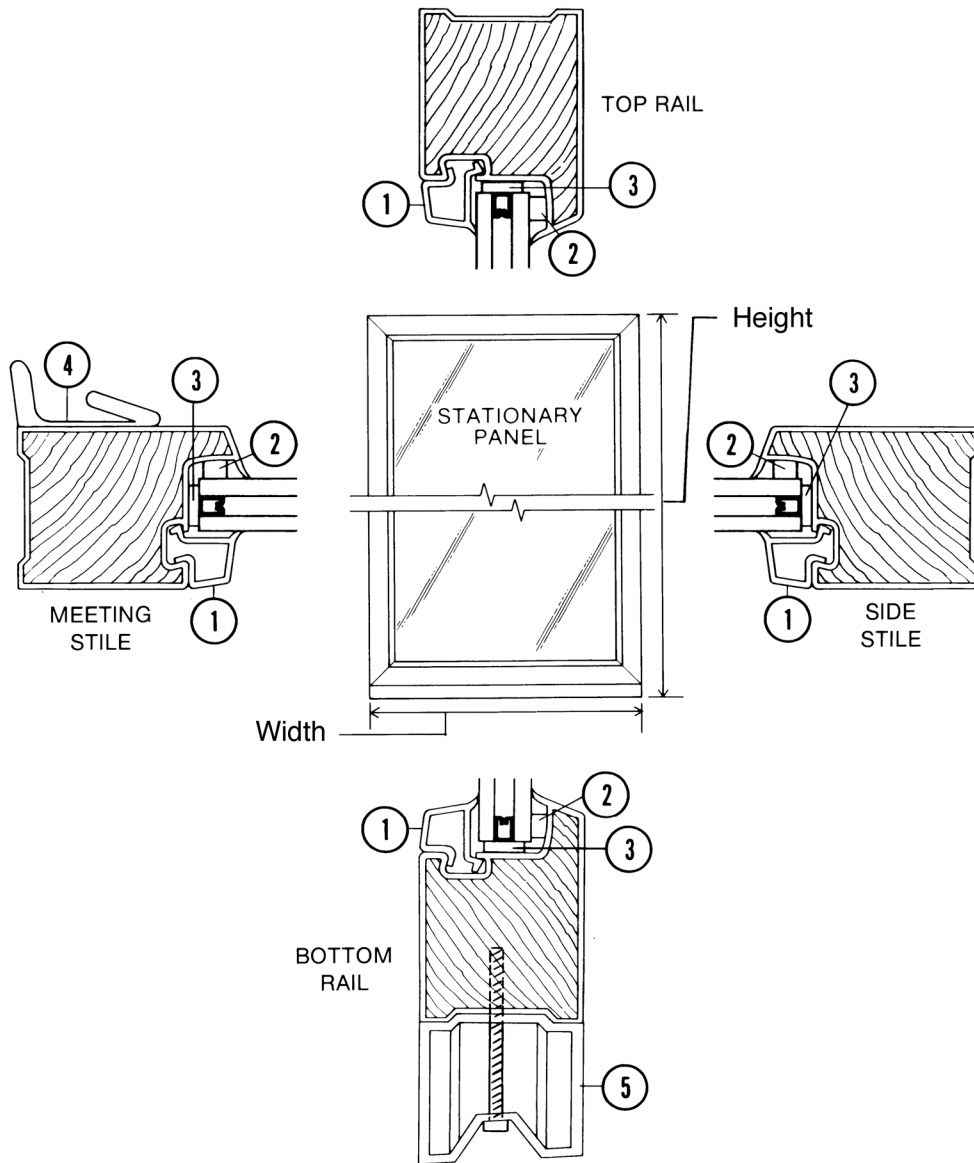

Panels - Stationary

Stationary Panel Graphic / 2-Panel / PS510-PS6-PS8

1. [Vinyl Glazing Bead](#)
2. Glazing Tape
3. Glass Spacer
4. [Meeting Stile Weatherstrip](#)
5. [Bottom Rail Filler](#)

Perma-Shield Gliding Door (PSII 1978 to 1981) Stationary Panel - 2-Panel