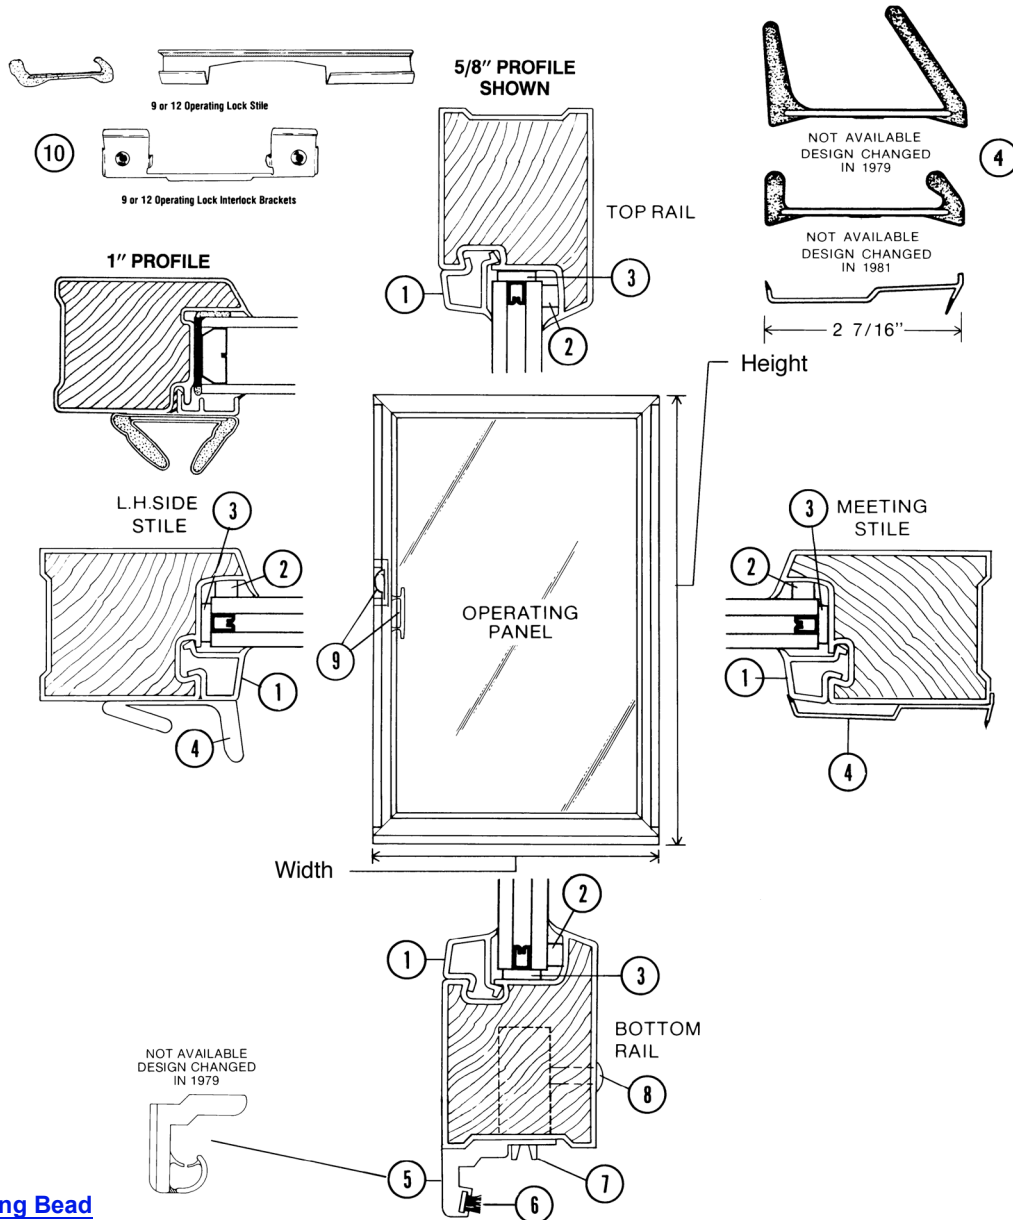

Panels - Operating

Operating Panel Graphic / 3-Panel / PS9 and PS12

1. [Vinyl Glazing Bead](#)
2. Glazing Tape
3. Glass Spacer
4. [Lock and Meeting Stile Weatherstrip, Operating Panel](#)
5. [Bottom Rail Filler, Operating Panel](#)
6. [Bottom Rail Weatherstrip](#)
7. [Tandem Rollers](#)
8. [Adjusting Hole Plug](#)
9. [Handle](#)
10. [Interlock Bracket](#)

Perma-Shield Gliding Door (PSII 1978 to 1981) Operating Panel - 3-Panel