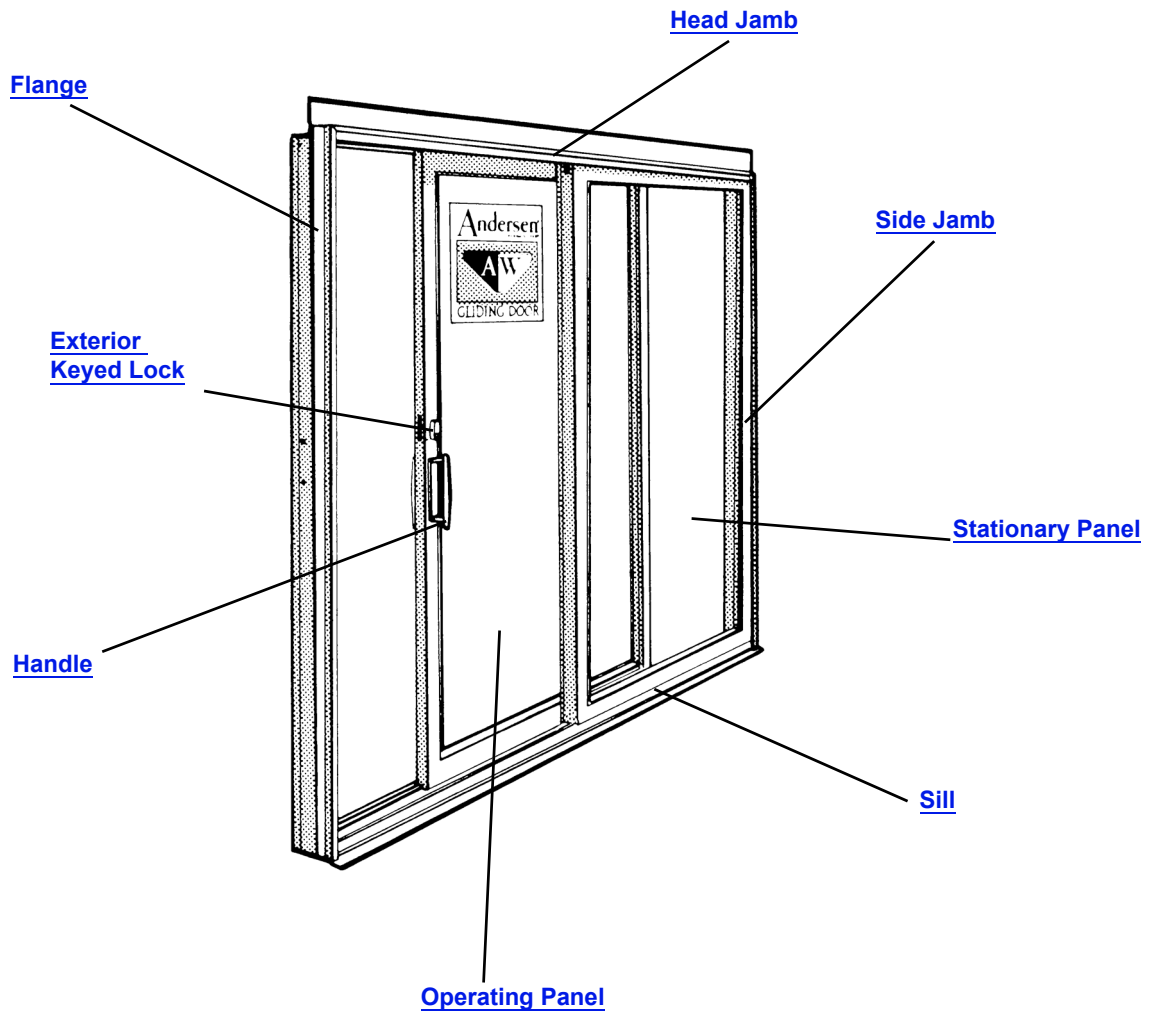

Perma-Shield® Gliding Doors (PSII 1978 to 1981)

2-Panel, 3-Panel, and Sidelights

Parts Illustration

Parts Illustration - 2-Panel

Note:

Replacement parts are available.

Manufactured 1978 to 1981

Perma-Shield Gliding Door (PSII 1978 to 1981) Unit Parts - 2-Panel - White Only (PS6L Shown)