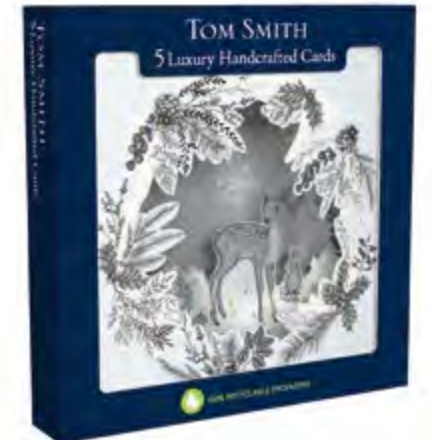

Plastic Free Packaging