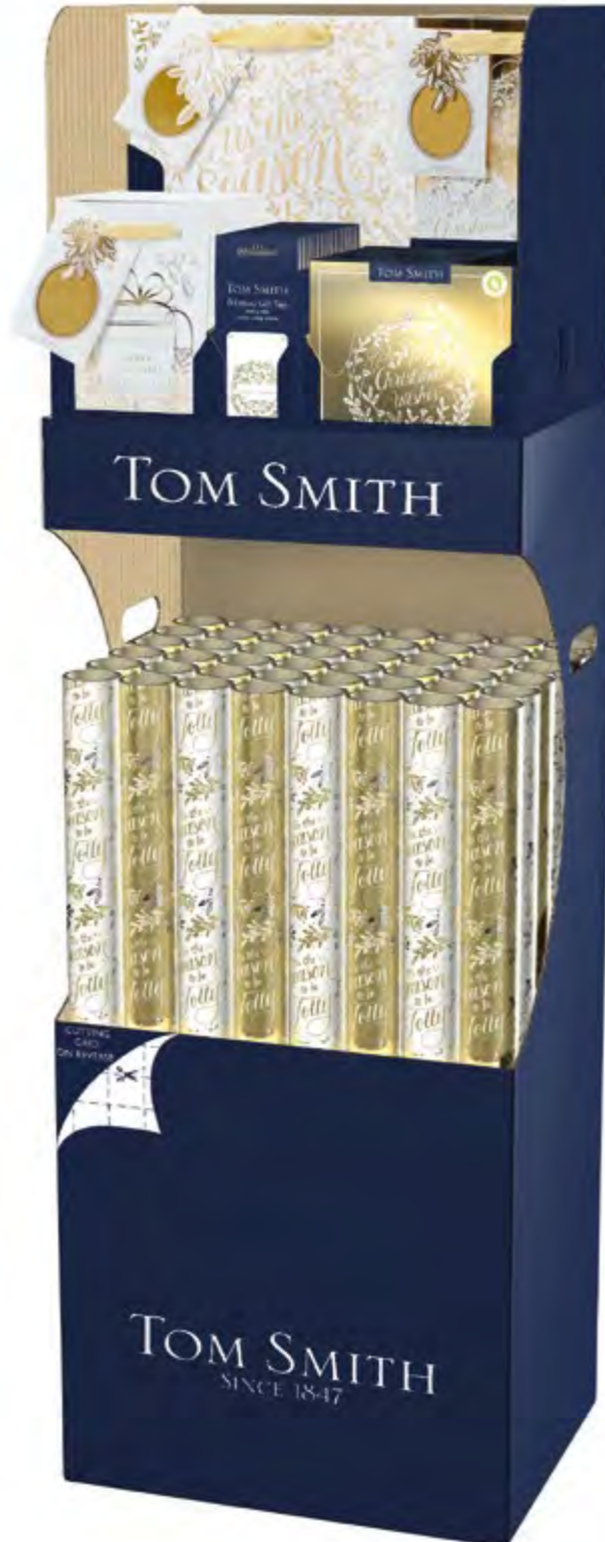

DISPLAY UNIT INFORMATION

Luxury wrap	42
6 Co-ordinating tags	25
Bottle bags	12
Large bags	12
Perfume bags	12
Premium cards	10

XALTD703

Golden Foliage display unit

DISPLAY UNIT INFORMATION

Luxury wrap	42
6 Co-ordinating tags	25
Luxury accessory packs	4
Bottle bags	12
Large bags	12
Perfume bags	12