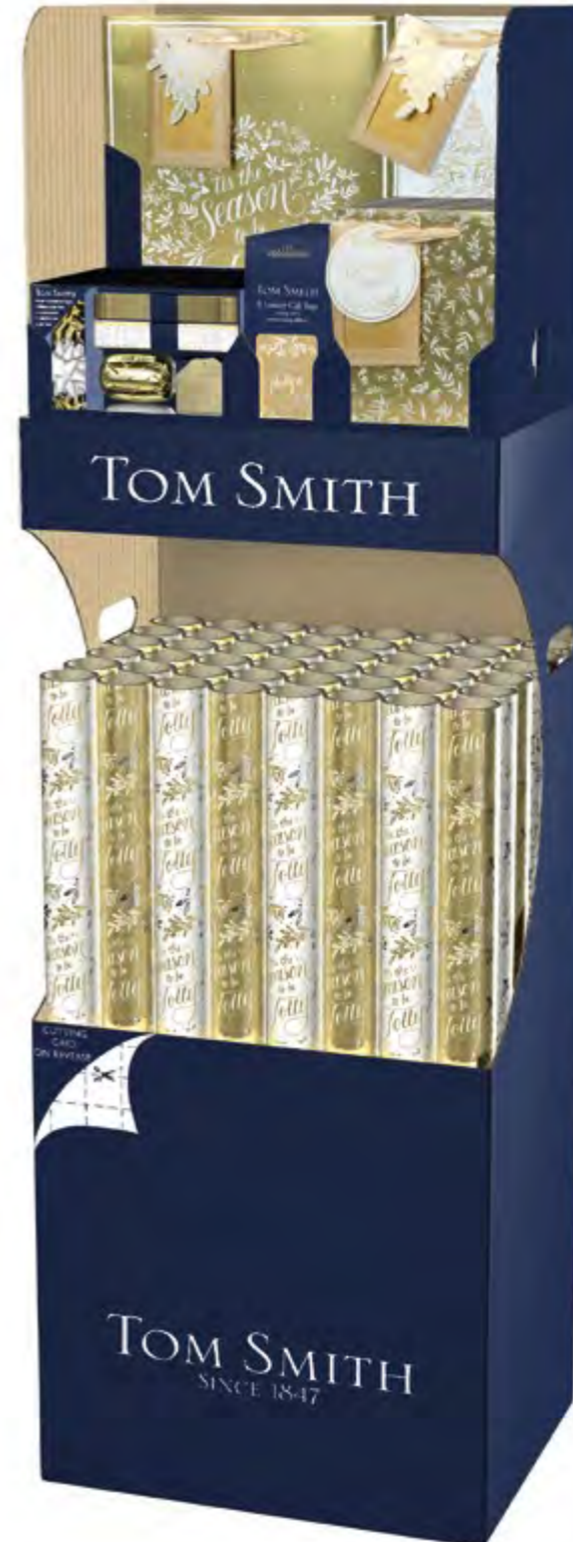

XAKTD703°

Golden Foliage display unit