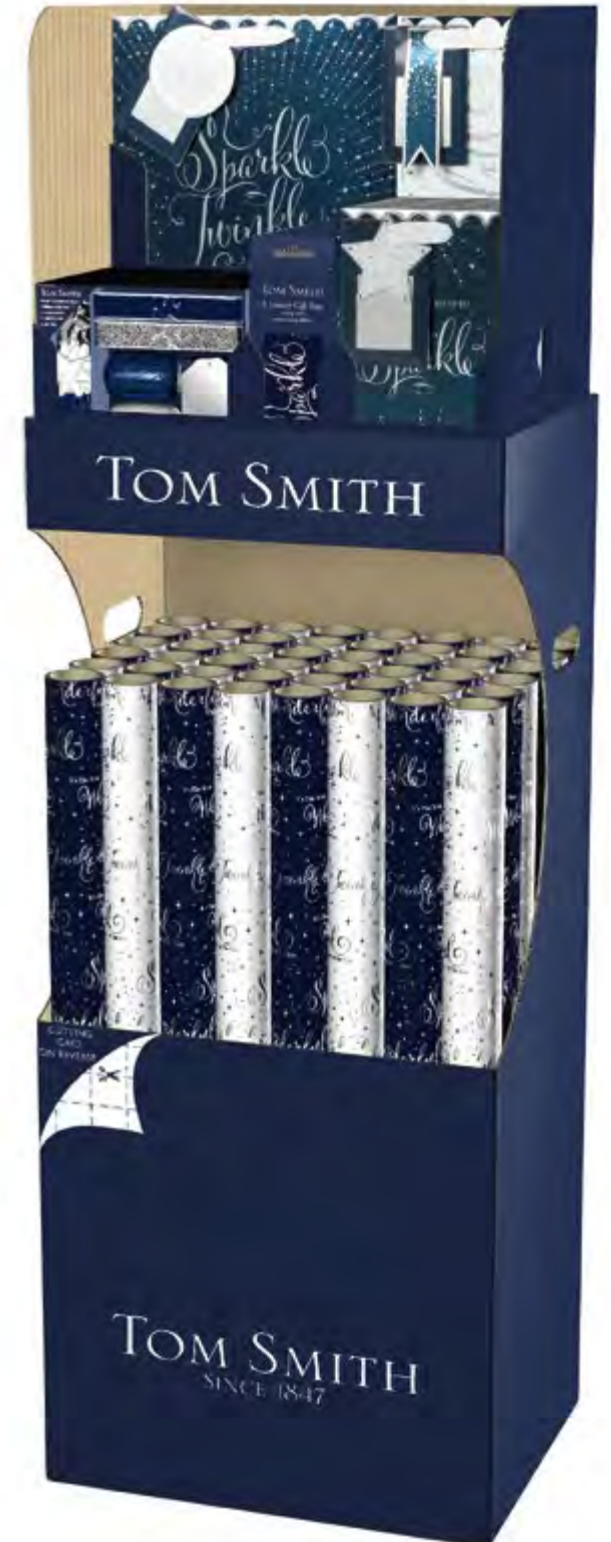

XAKTD703°

Golden Foliage display unit

DISPLAY UNIT INFORMATION

Luxury wrap	42
6 Co-ordinating tags	25
Luxury accessory packs	4
Bottle bags	12
Large bags	12
Perfume bags	12

XAKTD711°

Midnight Celebration display unit