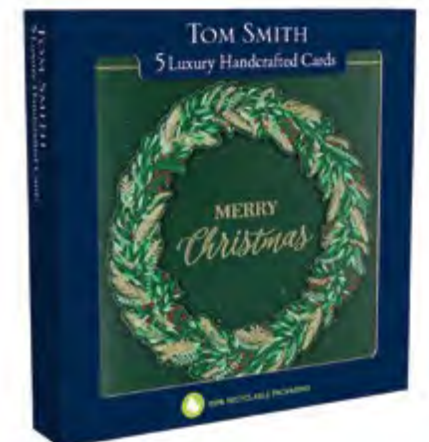

XALTC1306
Enchanted Forest
Layered card with gold foil stamp

Plastic Free Packaging