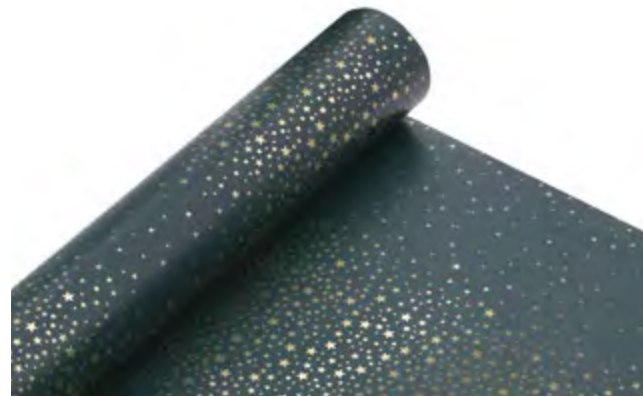

Co-ordinating gift bags on page 75.

XALTW511

4m Sparkle & Shine
Foil finish with cutting grid

XALTW507

4m Magical Santa Wrap
Luxury paper with cutting grid

XALTW502

4m Holly Jolly Wrap
Foil finish with cutting grid

XAKTW510°

4m Winter Pastels Wrap
Luxury paper with cutting grid