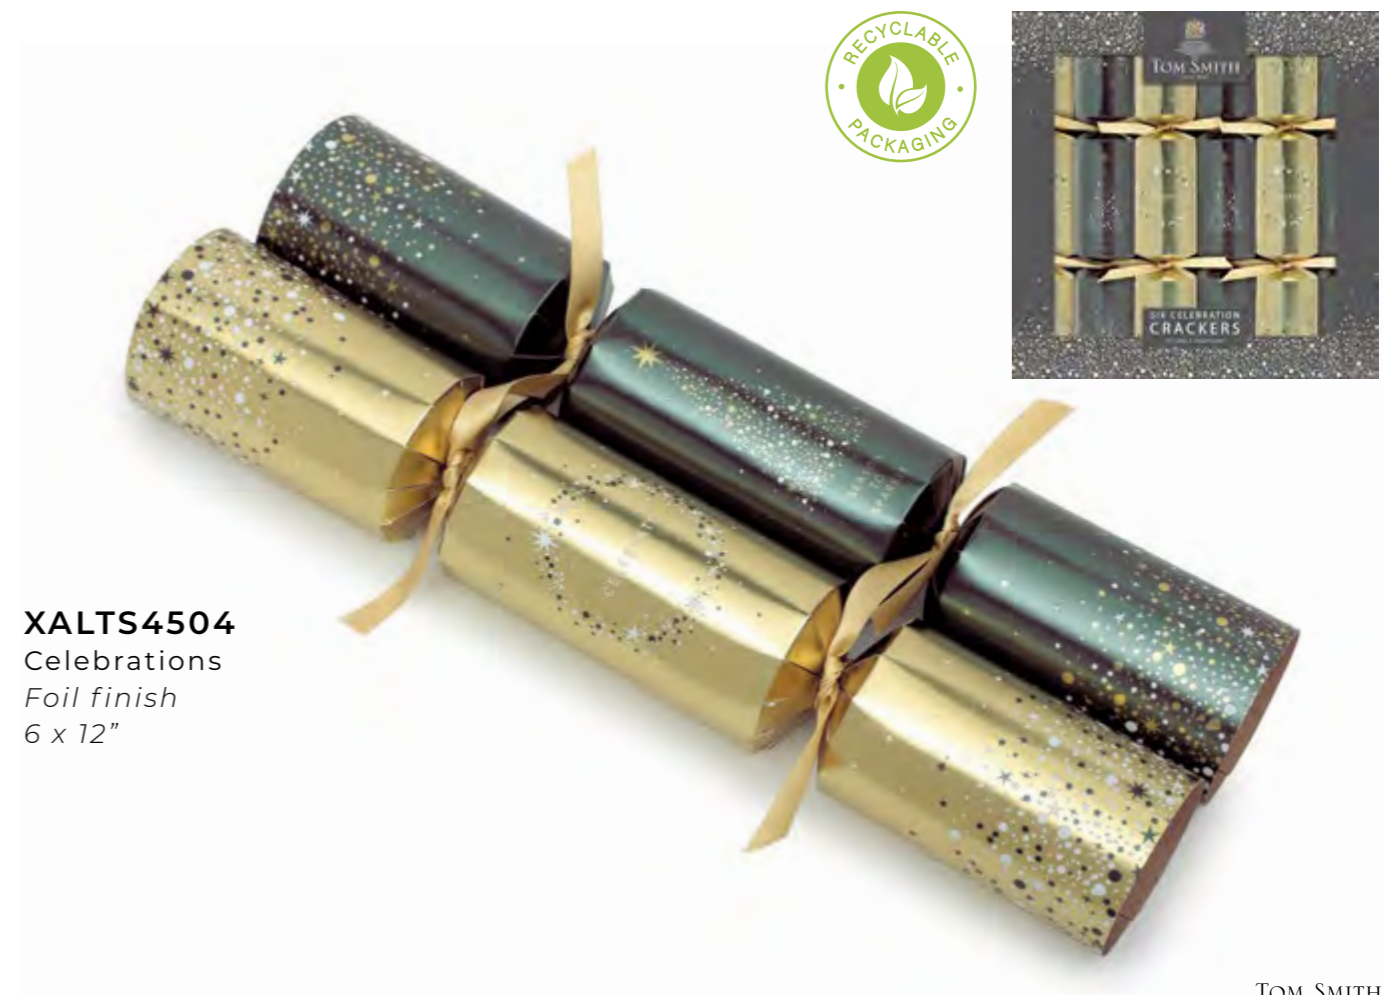

XALTS4504
Celebrations
Foil finish
6 x 12"