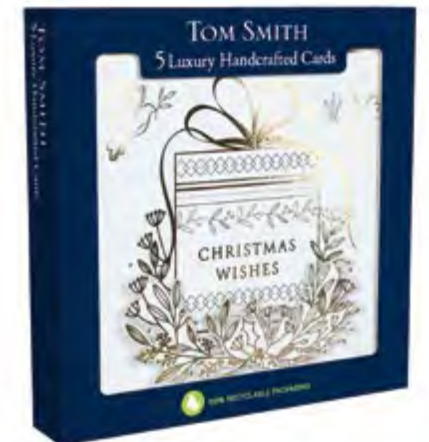

Plastic Free Packaging