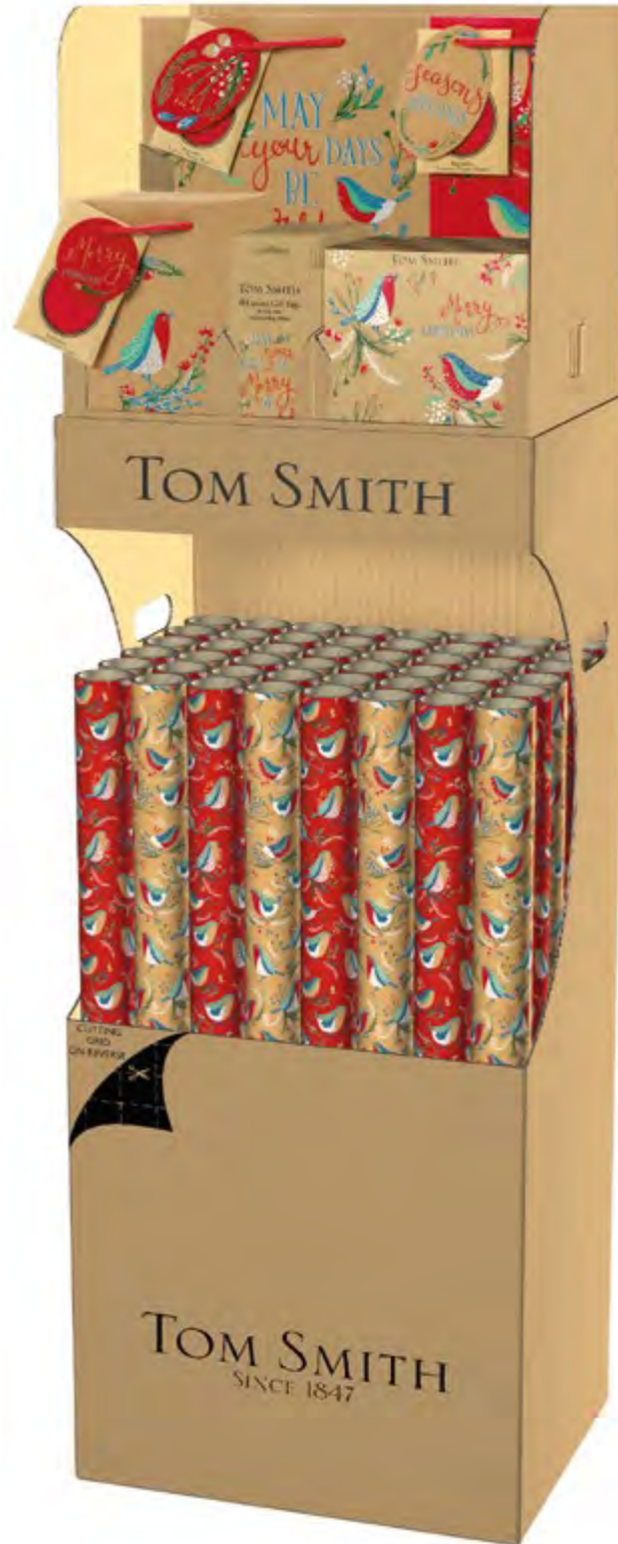

XALTD710

Merry Little Christmas display unit