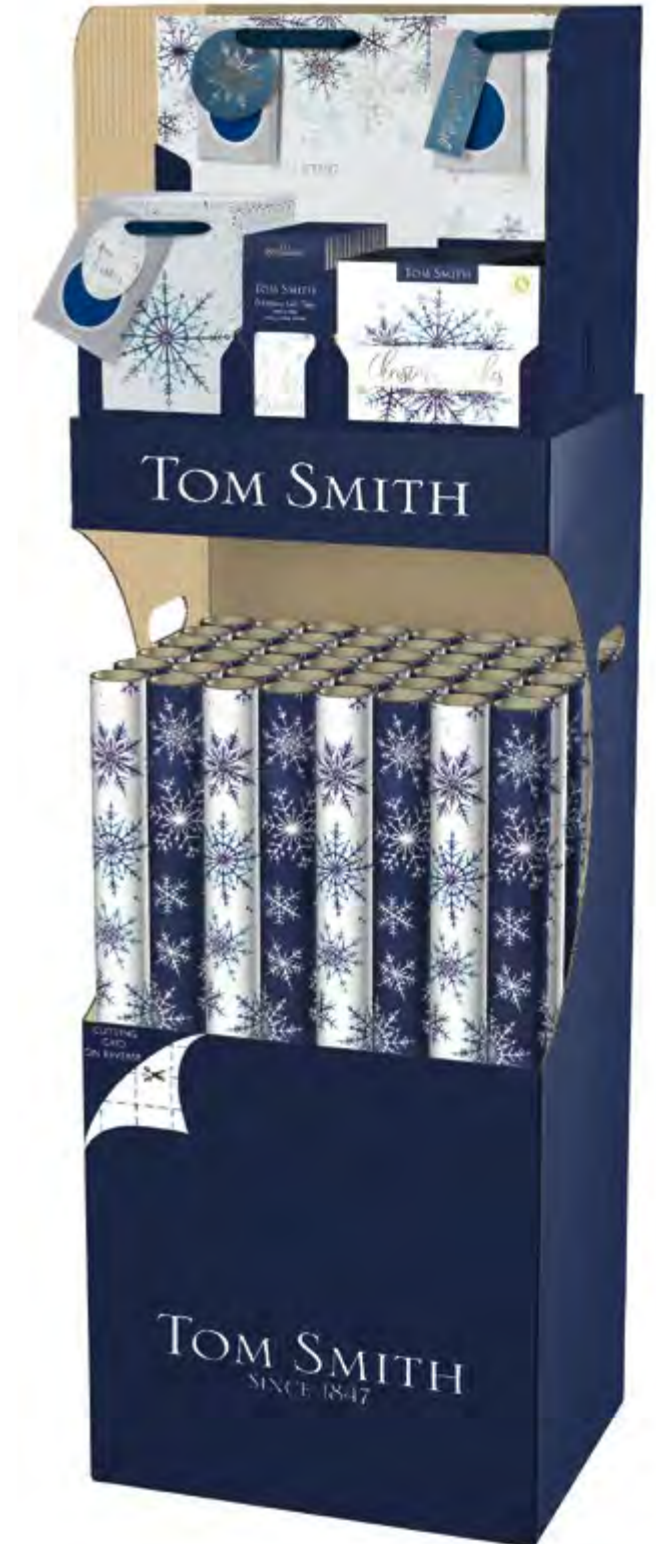

XALTD704

Frosted Twilight display unit