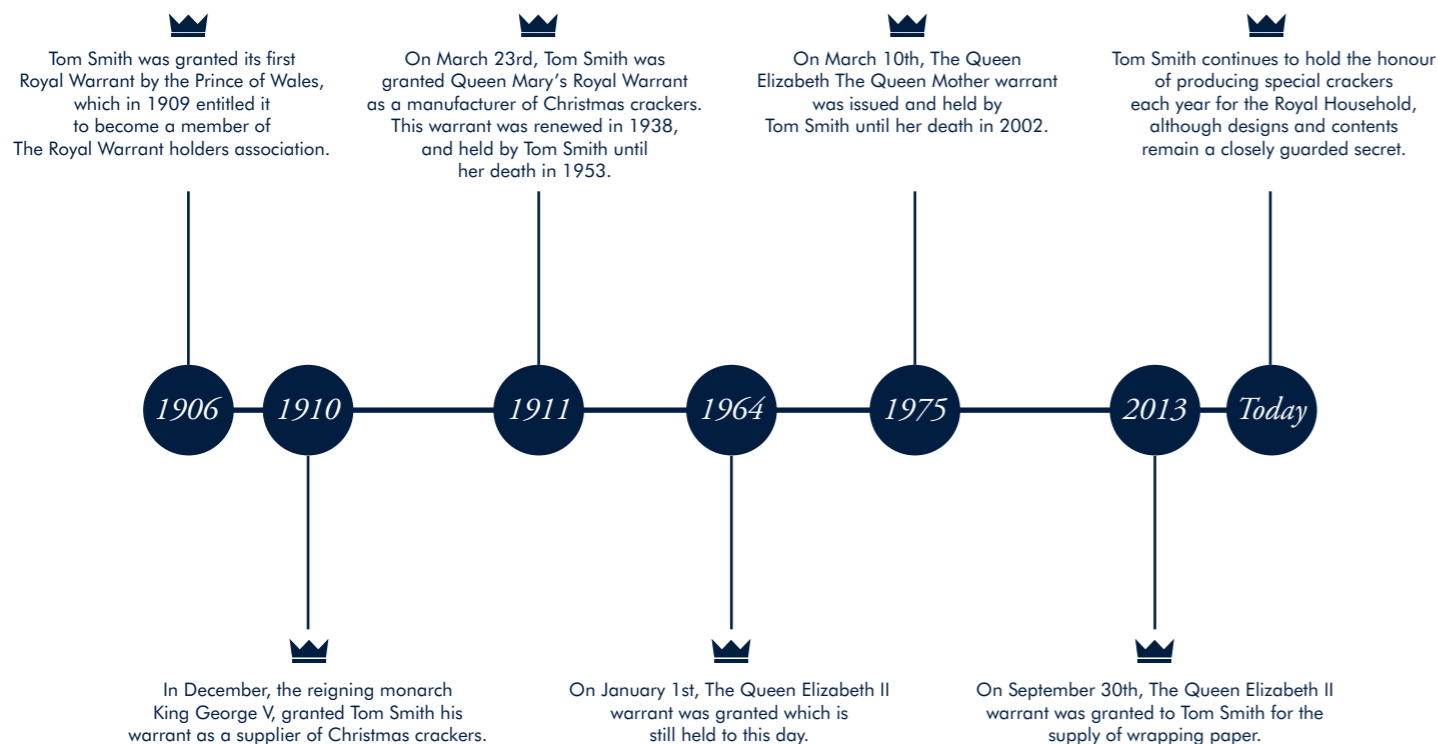

History of the Royal Warrant

What's New in 2021?

Last year at Tom Smith, we took positive steps towards reducing the environmental impact of our range. That journey is still very much a key part of our strategy as we make even more improvements to our 2021 product offer. It is no secret by now that single use and micro-plastics are materials that must be eradicated if we are to protect our environment for future generations. As the leading cracker brand, Tom Smith has a responsibility to take this seriously; as such, all plastic decorations from the necks of our crackers have been removed - allowing the beauty of our designs to take centre stage. That's not all, we have also increased our offer of fully recyclable crackers across each key format and further enhanced our cracker contents which are either recyclable or keepsake items.

Protecting the environment doesn't start and stop with removing plastic and glitter. CO₂ emissions are just as important. All Tom Smith wrap is made right here in the UK at our own manufacturing site, supporting the local economy and drastically reducing carbon emissions compared to overseas alternatives. We also continue our partnership with The Woodland Trust, participating in a fully accredited carbon removal scheme which operates under the UK Government's Woodland Carbon Code. IG Design Group UK has funded over 29,250 m² of native woodland in the UK to ensure the CO₂ emissions we create from our sea freight activity is fully absorbed from the atmosphere and stored by trees as they grow. We mitigate 1,170 tonnes of emissions annually as part of our carbon management programme.

Alongside our UK-made wrap, we are very proud to present our first range of entirely UK-made cards. Please turn to page 102 to see the designs which are all printed on recyclable FSC paper, using simplistic packaging to reduce material waste.

Our ethical efforts go further than the environment.

For a third consecutive year Tom Smith will be supporting the Trussell Trust, a charity focussed on ending hunger and poverty in the UK. The charity supports a nationwide network of food banks to provide emergency food to people locked in poverty, whilst campaigning for change to end the need for food banks in the UK. To date, Tom Smith has donated in excess of £32,000 to this important charity.

In 2021, all new products, packaging and this catalogue have been sourced as FSC. This is clearly identified on all designs to illustrate how serious we are about offering a sustainable Christmas.