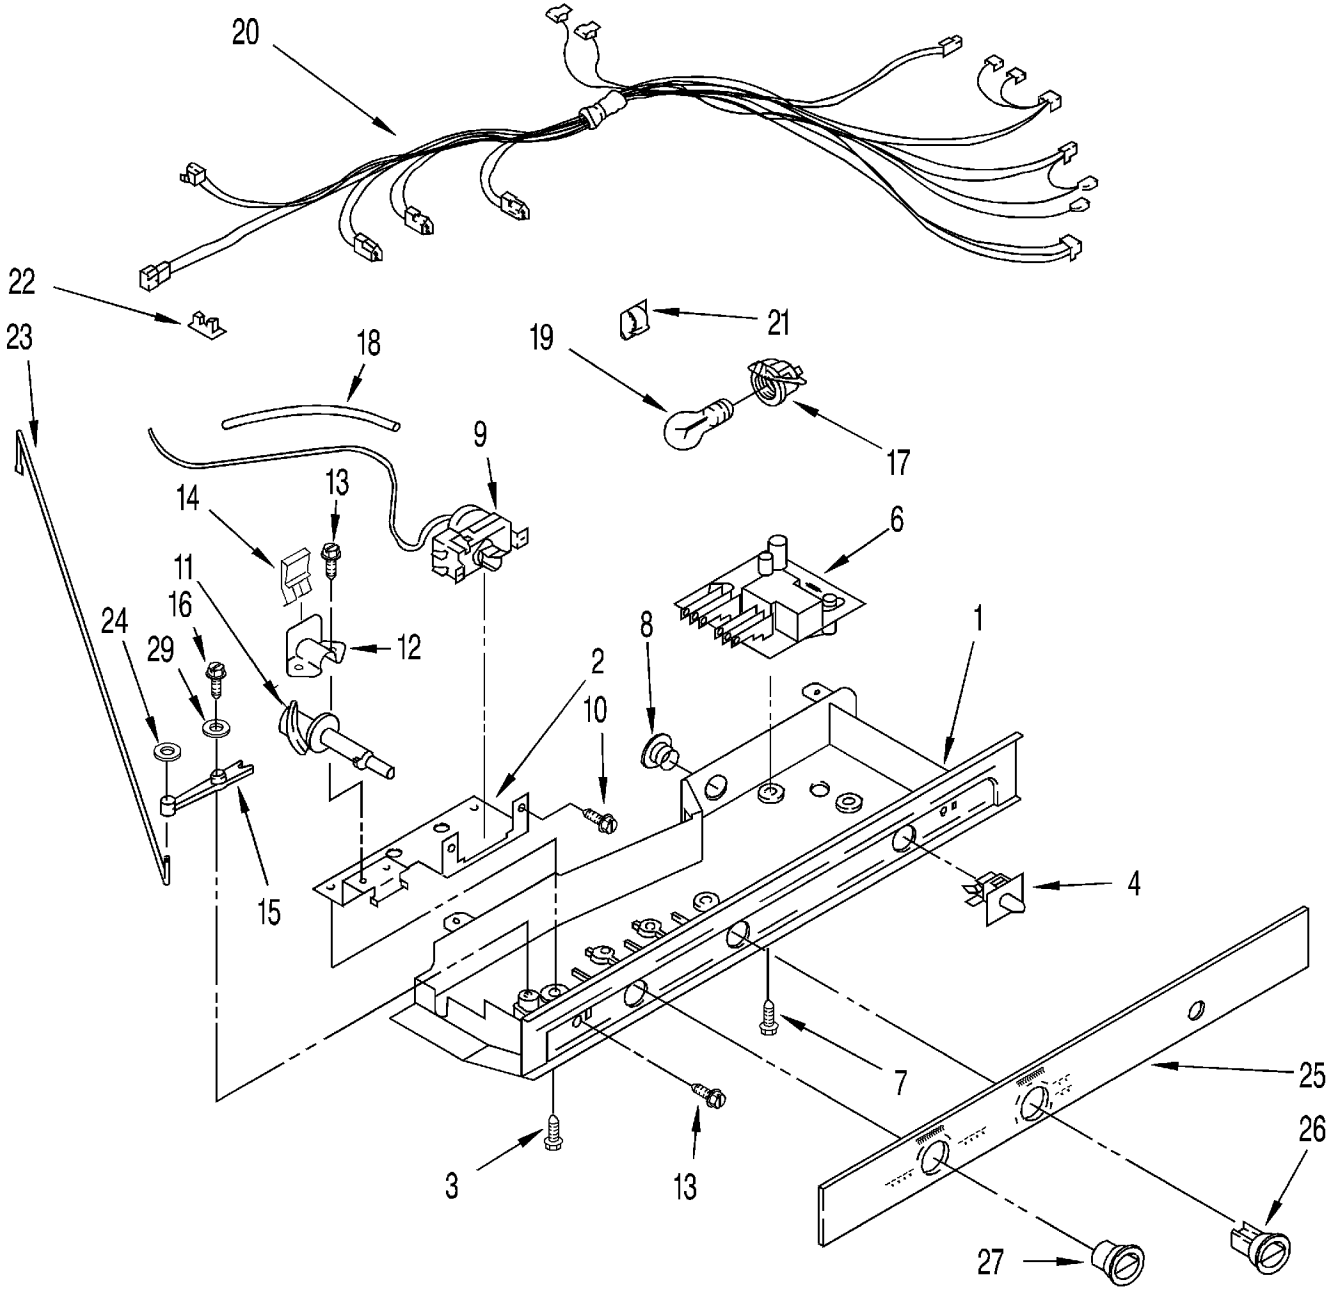

# CONTROL PARTS

For Models: 8ED25DQXFW01, 8ED25DQXFN01  
(White) (Almond)

1	2169147	Control Box
2	1110629	Mounting Bracket
3	489397	Screw (2)
4	2149705	Light Switch
6	2176648	Defrost Timer
7	489398	Screw (2)
8	940014	Hole Plug
9	2198202	Thermostat Assembly
10	487869	Screw
11	2182195	Cam Assembly
12	1110560	Bearing Body
13	489478	Screw
14	2196062	Clip, Damper Control
15	1110559	Pivot Arm
16	627068	Screw
17	2162085	Light Socket
18	2196001	Thermostat, Barrier
19	527949	Light Bulb
20	2198306	Control Box Harness
21	1115374	Clip, Wiring
22	1115375	Clip, Wiring
23	1123960	Connecting Rod
24	489285	Fastener, Push-On
25	2194977	Escutcheon, Control Box
26	2197888	Thermostat Knob
27	2197871	Knob, Air Control
29	489203	Spring Washer