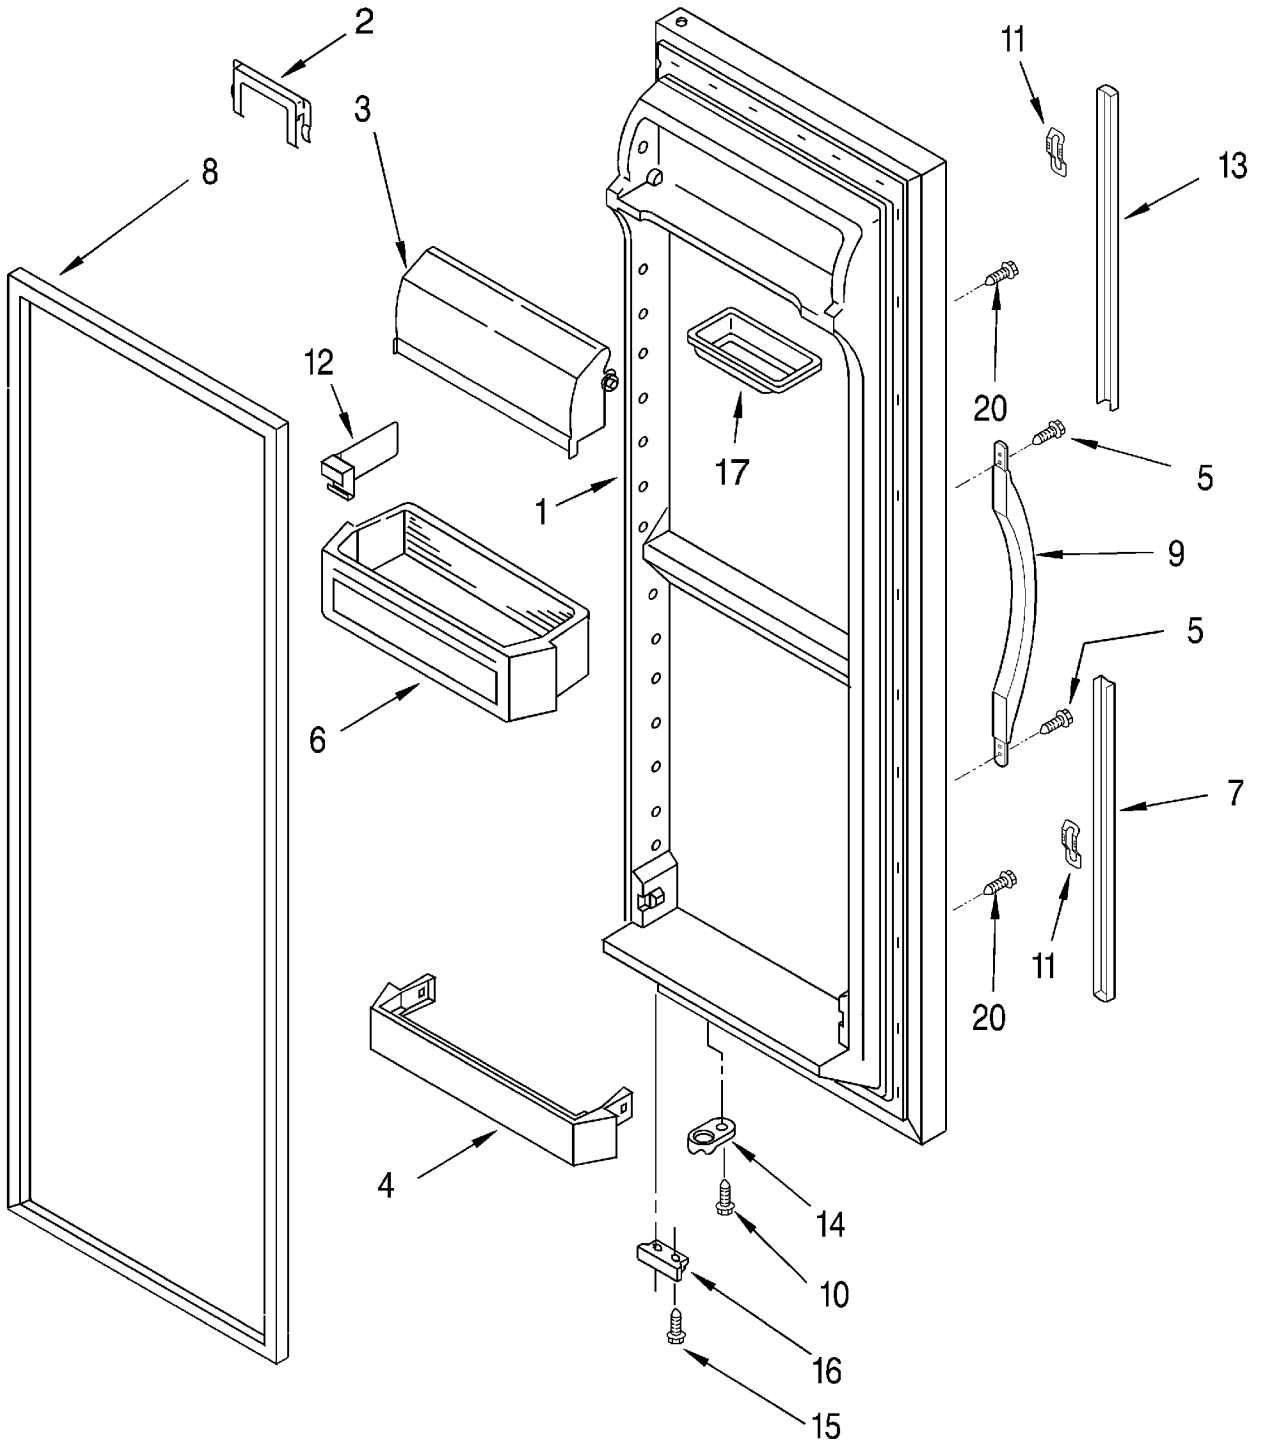

# REFRIGERATOR DOOR PARTS

For Models: 8ED25DQXFW01, 8ED25DQXFN01  
(White) (Almond)

1		Refrigerator Door (Includes Item #8)
	2194509W	White
	2194509N	Almond
2	2173643	Retainer, Bottle
3	2177105	Door, Compartment
4	2156022	Trivet, Shelf
5	489491	Screw
6	2179607	Shelf Bin (3)
7		Extension, Bottom
	2194969W	White
	2194969N	Almond
8		Door Gasket, Magnetic (Service)
	2159075	Mist Beige
9		Handle, Center
	2186649W	White
	2186649N	Almond
10	3400012	Screw
11	2195327	Clip (4)
12	2195496	Divider, Bin
13		Extension, Top
	2194973W	White
	2194973N	Almond
14	2182132	Door Closer, Upper Cam
15	489420	Screw
16		Bracket, Door Stop
	2195950	Chrome
17	2165792	Butter Dish
20	3400852	Screw