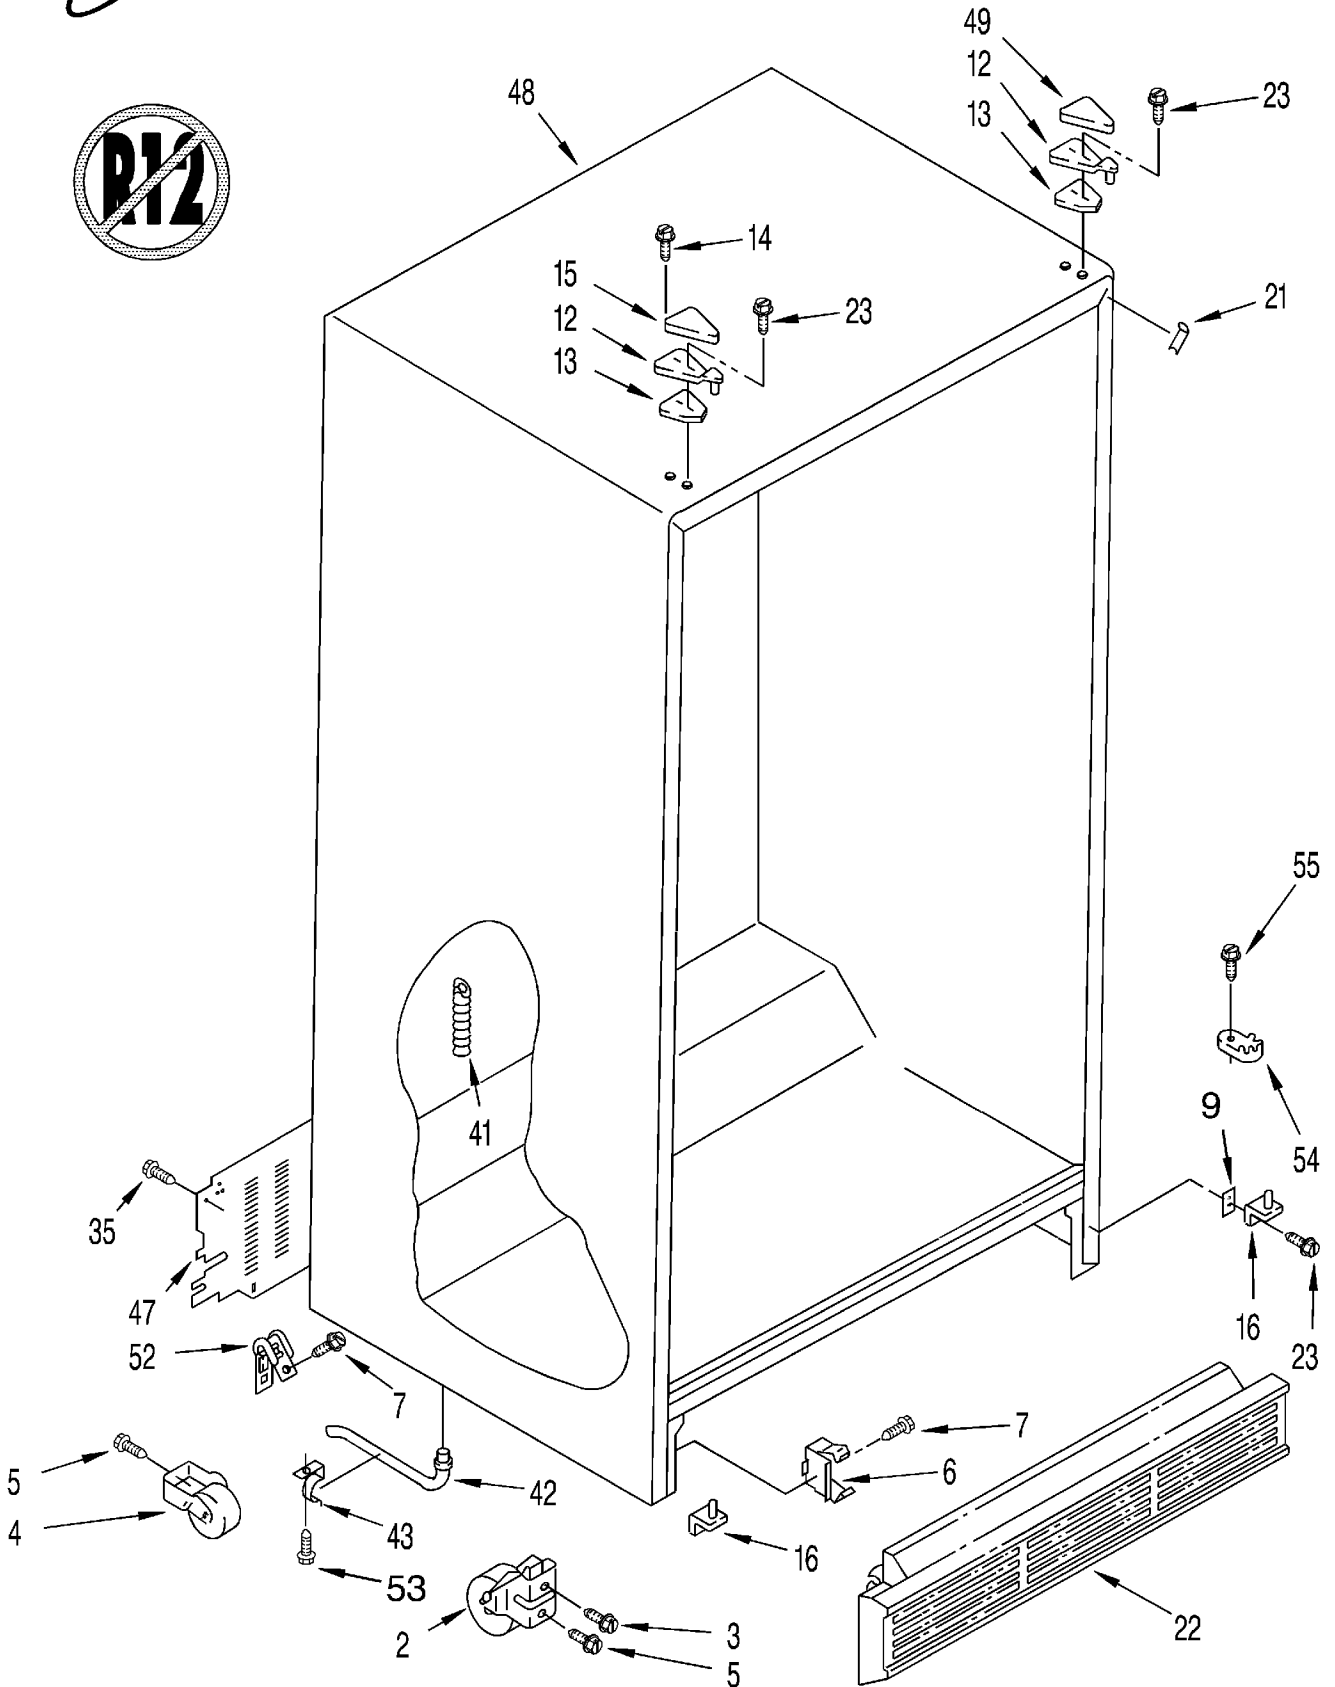

# CABINET PARTS

For Models: 8ED25DQXFW01, 8ED25DQXFN01  
(White) (Almond)

REFRIGERATOR

2	2174748	Front Roller (2)
3	489456	Screw
4	981122	Roller (Rear) (2)
5	489427	Screw
6	2155013	Clip, Grille
7	489478	Screw
9	2156056	Shim
12	2196046	Hinge Top (2)
13	2196048	Shim, Hinge Top
14	489284	Screw
15		Hinge Cover
	1129262	White
	2150343	Almond
16	2171851	Hinge Bottom (2)
21		Filler, Wrapper
	1110708	White
	1110709	Almond
22		Grille
	2155486	White
	2155487	Almond
23	489497	Screw
35	489464	Screw
41	940139	Drain Fitting
42	1108438	Extension Tube
43	1108439	Clip, Drain Tube
47	2176140	Cover, Unit
48		Cabinet (Not A Serviceable Part)
49		Hinge Cover
	1119787	White
	1119789	Almond
52	549193	Clamp, Service Cord
53	489084	Screw
54	2155311	Door Closer, Lower Cam (2)
55	489483	Screw

# REFRIGERATOR LINER PARTS

For Models: 8ED25DQXFW01, 8ED25DQXFN01  
(White) (Almond)

1		Liner (Not A Serviceable Part)
2	2194744	Escutcheon, Meat Pan Control
3	2182757	Slide, Meat Pan Control
4	2182147	Louver
5	2171846	Release Valve
8	1110718	Stud
9	2181796	Ladder, Shelf
10	487539	Screw
11	489290	Screw (2)
16	2179404	Rack, Wine & Egg
22	1123919	Bracket Retainer
24	2176173	Air Diffuser Assembly
25	2152019	Air Diffuser Cover
26	2150331	Cover, Conduit
27	486298	Screw
29	2162085	Socket
31	2155290	Reservoir
33	527949	Light Bulb
34	2174436	Light Lens
37	488280	Screw (2)