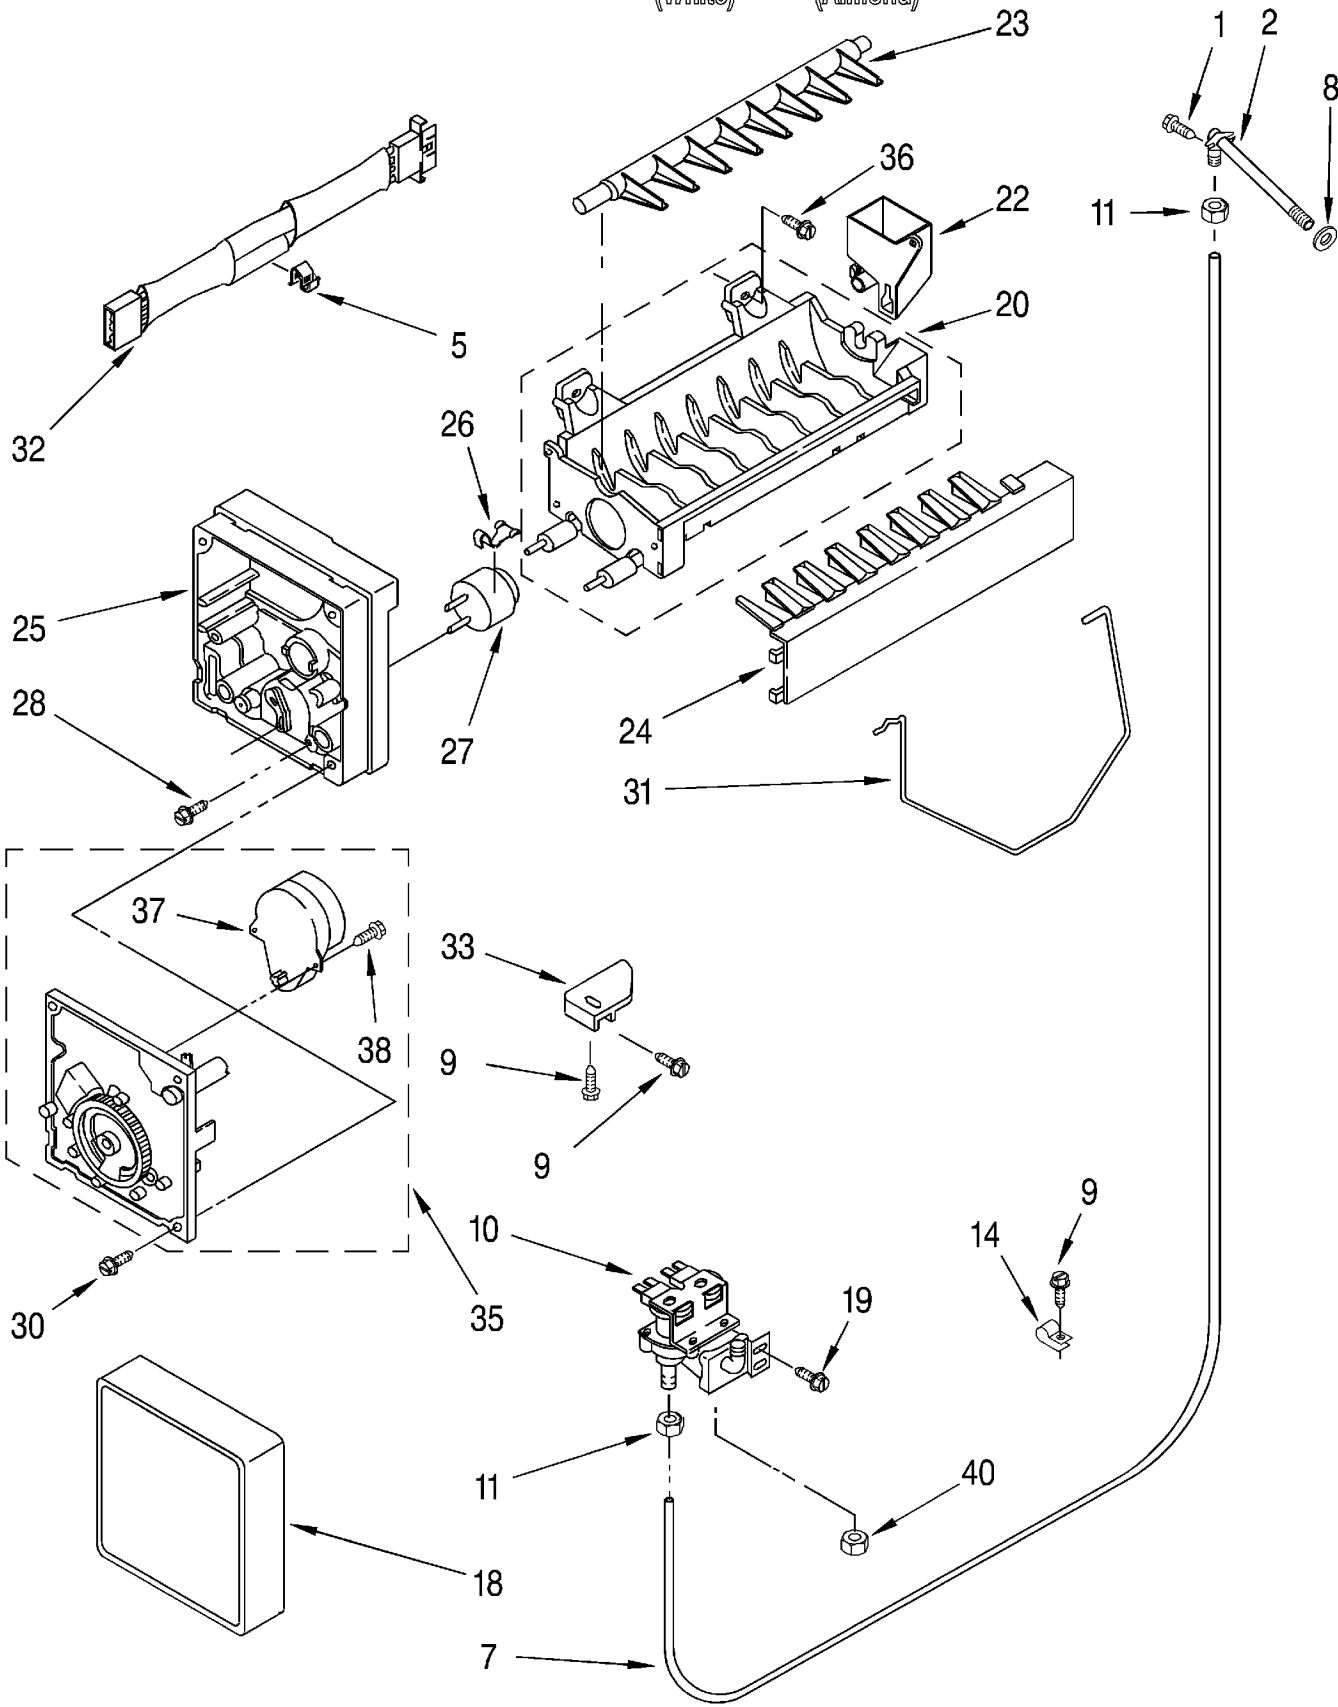

# CONTROL PARTS

For Models: 8ED25DQXFW01, 8ED25DQXFN01  
(White) (Almond)

1	2169147	Control Box
2	1110629	Mounting Bracket
3	489397	Screw (2)
4	2149705	Light Switch
6	2176648	Defrost Timer
7	489398	Screw (2)
8	940014	Hole Plug
9	2198202	Thermostat Assembly
10	487869	Screw
11	2182195	Cam Assembly
12	1110560	Bearing Body
13	489478	Screw
14	2196062	Clip, Damper Control
15	1110559	Pivot Arm
16	627068	Screw
17	2162085	Light Socket
18	2196001	Thermostat, Barrier
19	527949	Light Bulb
20	2198306	Control Box Harness
21	1115374	Clip, Wiring
22	1115375	Clip, Wiring
23	1123960	Connecting Rod
24	489285	Fastener, Push-On
25	2194977	Escutcheon, Control Box
26	2197888	Thermostat Knob
27	2197871	Knob, Air Control
29	489203	Spring Washer

# ICEMAKER PARTS

For Models: 8ED25DQXFW01, 8ED25DQXFN01  
(White) (Almond)

1	489084	Screw
2	2196035	Fitting, Water Tube
5	628379	Clip, Fuse
7	2181940	Tube, Water
8	1106508	Seal, Gasket
9	489478	Screw
10	2182106	Valve, Solenoid
11	627018	Nut, Compression
14	489385	Tube Clamp
18	2174155	Cover
19	488649	Screw
20	628228	Mold & Heater Assembly (Also Order)
	542638	Silicone Grease
22	628356	Cup, Water Fill
23	627843	Ejector
24	2182124	Ice Striper
25	2194712	Support
26	627796	Retainer, Thermostat
27	628397	Thermostat (Also Order)
	542369	Cement Alumilastic
28	489322	Screw
30	489276	Screw
31	2171593	Shut Off Arm
32	628256	Harness, Wiring
33	628320	Bracket
35	628399	Module Assembly (Includes Items 37 and 38)
36	488208	Screw
37	628398	Motor
38	489136	Screw
40	1129179	Nut, Compression
100	4317943	Complete Icemaker Assembly