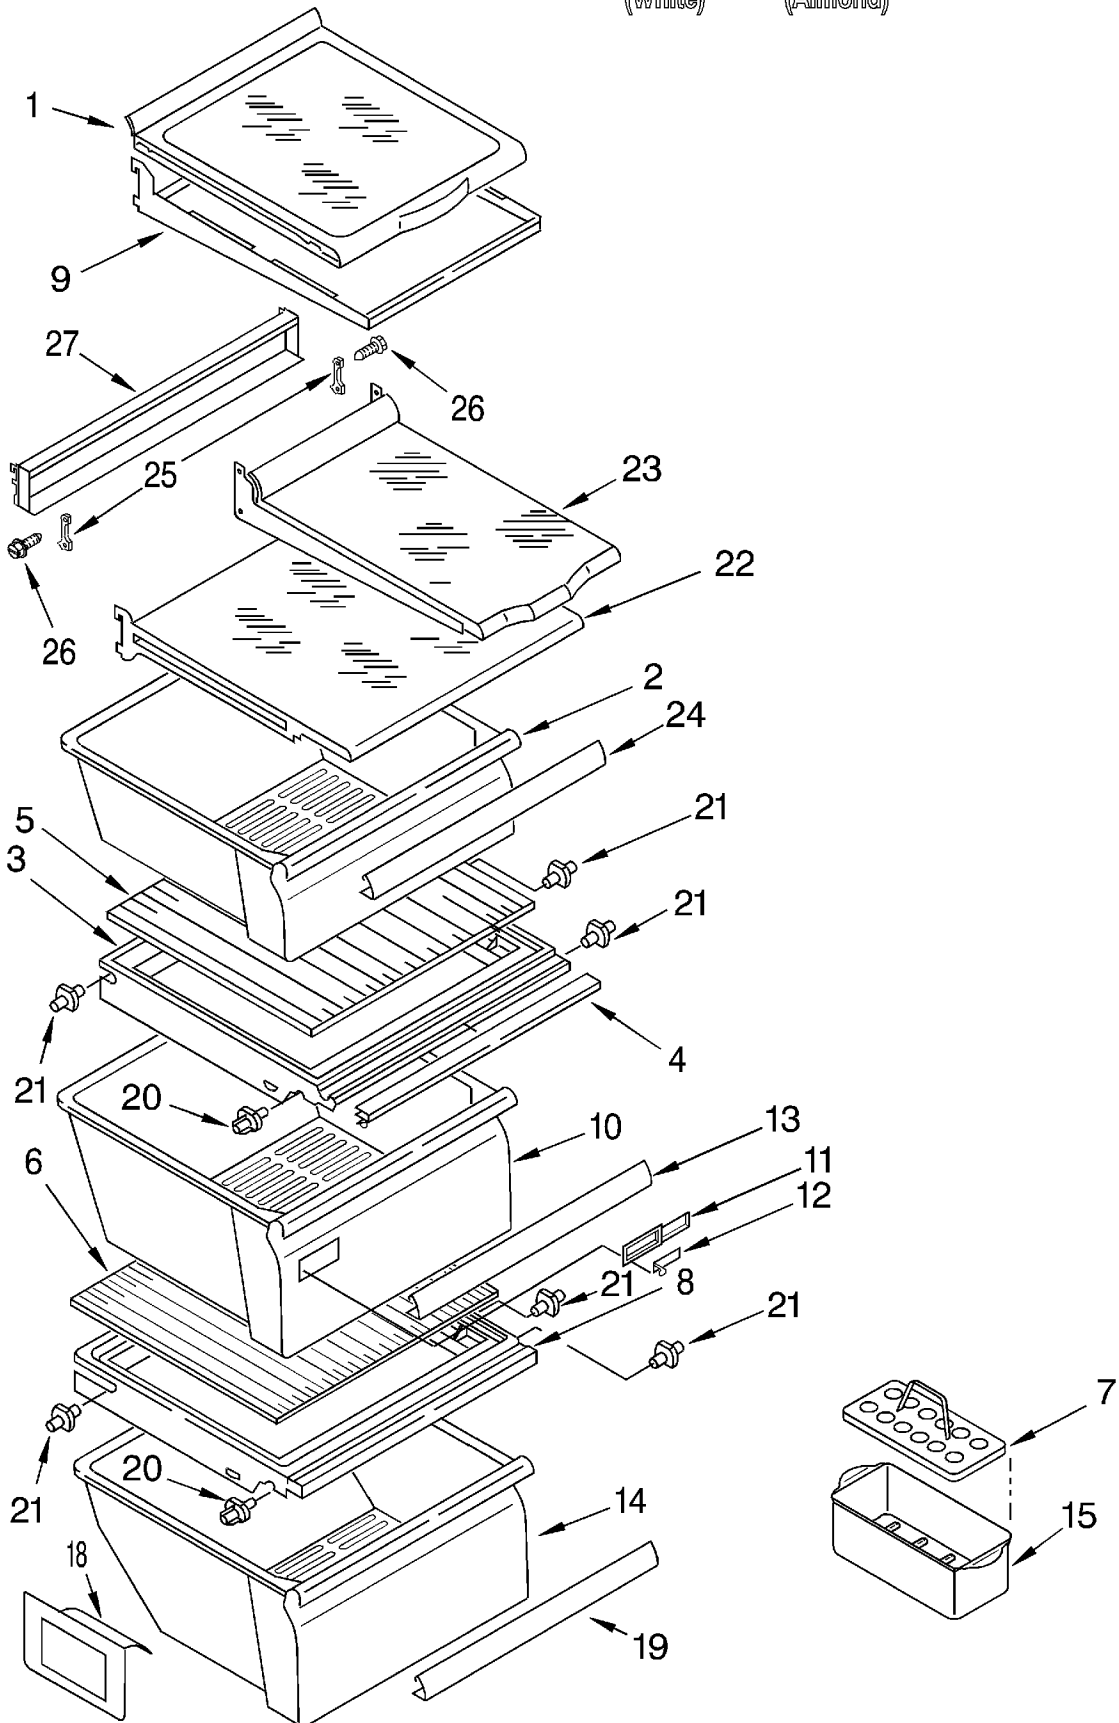

REFRIGERATOR SHELF PARTS

For Models: 8ED25DQXFW01, 8ED25DQXFN01
(White) (Almond)