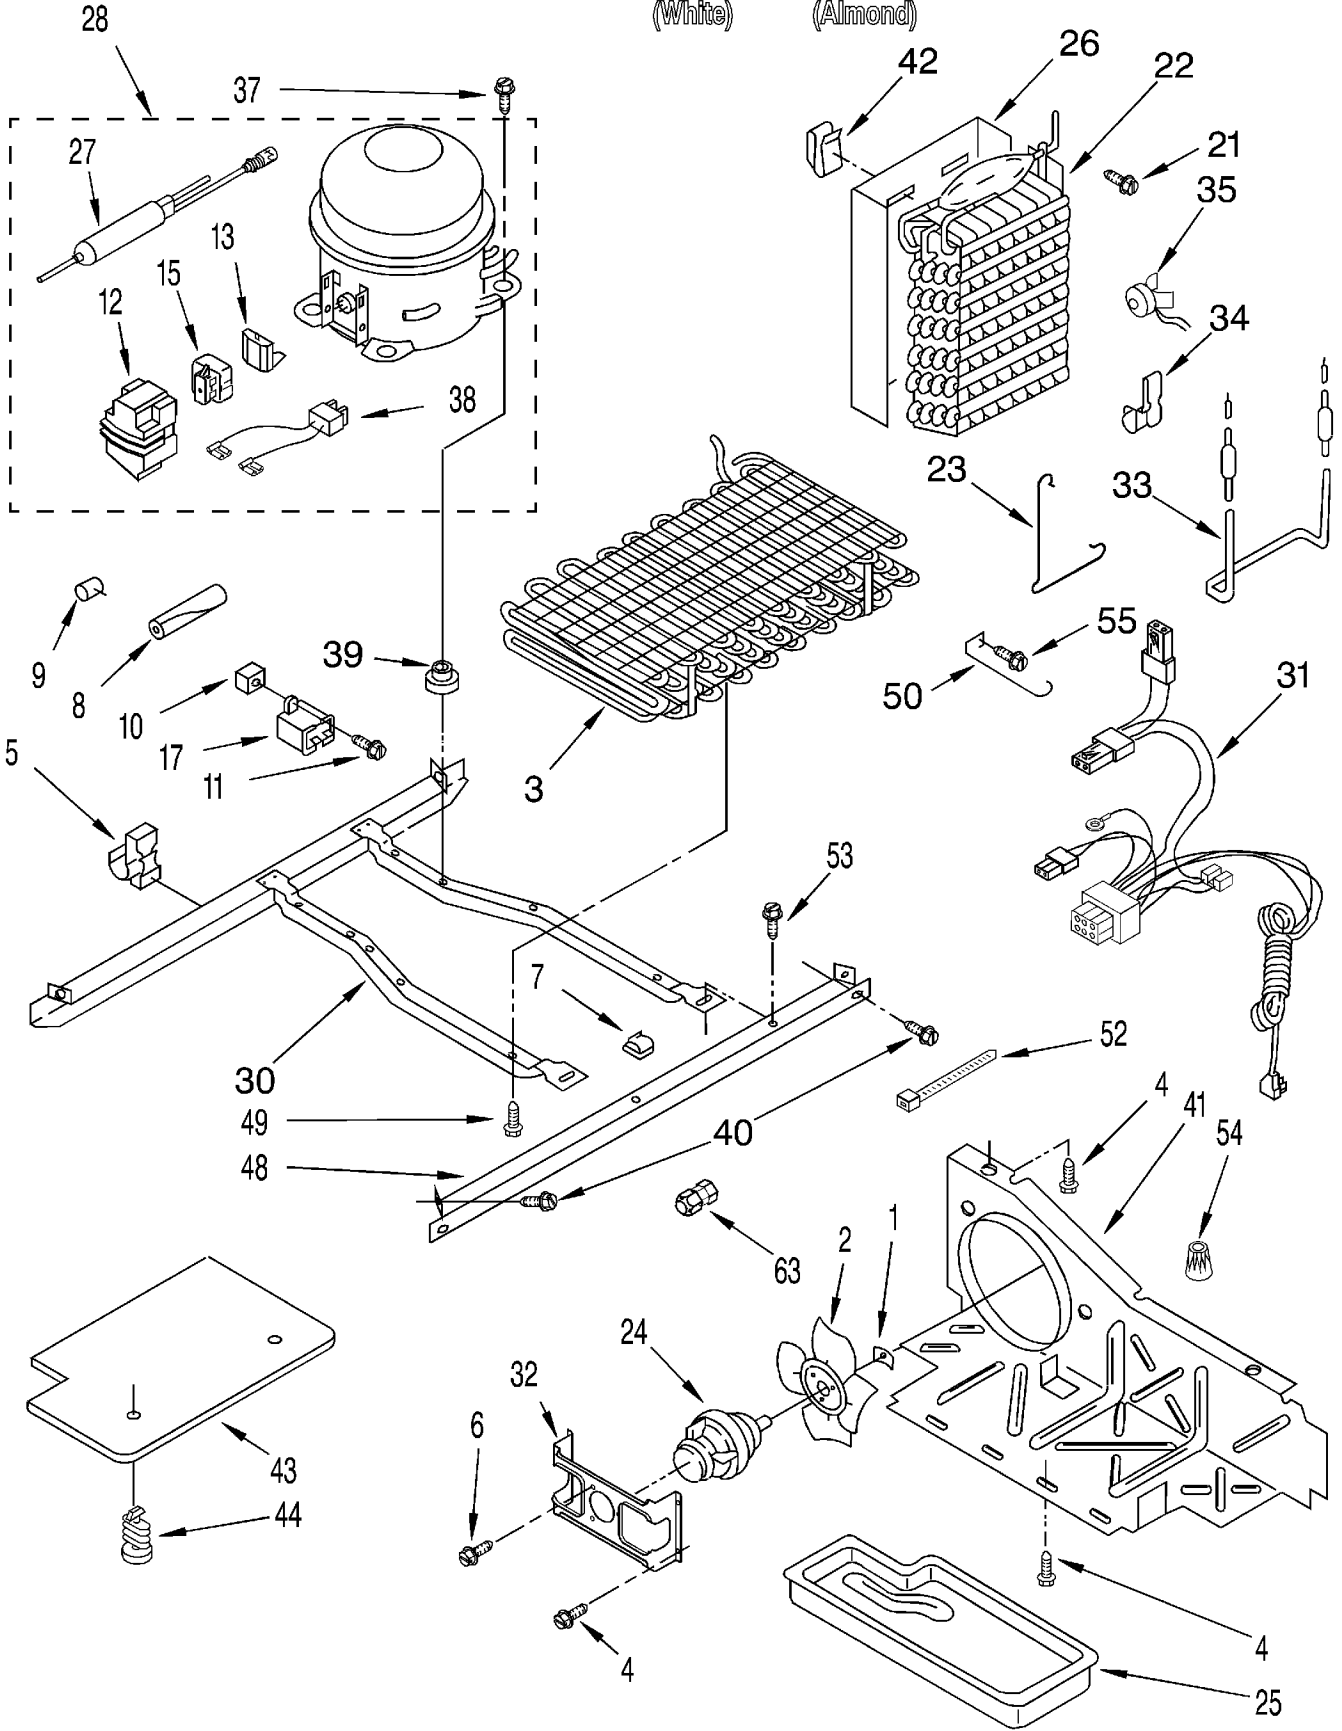

# UNIT PARTS

For Models: 8ED25DQXFW01, 8ED25DQXFN01  
(White) (Almond)

1	486692	Speed Nut
2	1108179	Fan, Blade
3	2198175	Condenser Assembly
4	489464	Screw
5	2155658	Clip, Wire
6	489099	Screw
7	934011	Clip, Tube (3)
8	2161302	Sleeve
9	2158826	Dampener
10	509812	Screw Grommet
11	488687	Screw
12	2162358	Cover
13	2183456	Overload
15	2183454	Relay
17	4387764	Capacitor (Service Compressor Only)
21	489478	Screw
22	2164519	Evaporator
23	2161324	Clamp
24	2176336	Fan, Motor
25	1110674	Tray, Evaporator
26	2149294	Heat Shield
27	2164409	Drier
28	2183455	Compressor (Includes Items 12, 13, 15, 17, 27 & 38) (Also Order)
	876765	Tube Kit
30	2157396	Unit Mounting Frame
31	2195103	Unit, Harness
32	2181929	Fan, Motor Bracket
33	2188175	Heater, Defrost
34	2161330	Clip
35	2176066	Bi-Metal, Defrost
37	489373	Screw
38	2172890	Wire, Connector
39	1100826	Grommet (4)
40	489340	Screw
41	2149128	Air Baffle
42	2155547	Clip, Heat Shield
43	2182058	Unit Cover, Bottom
44	489396	Clip
48	1127906	Unit Mounting Rail
49	488624	Screw
50	1110663	Guard, Fan
52	2172840	Strap
53	489427	Screw
54	227991	Wire Connector
55	488649	Screw
63	2150347	Union