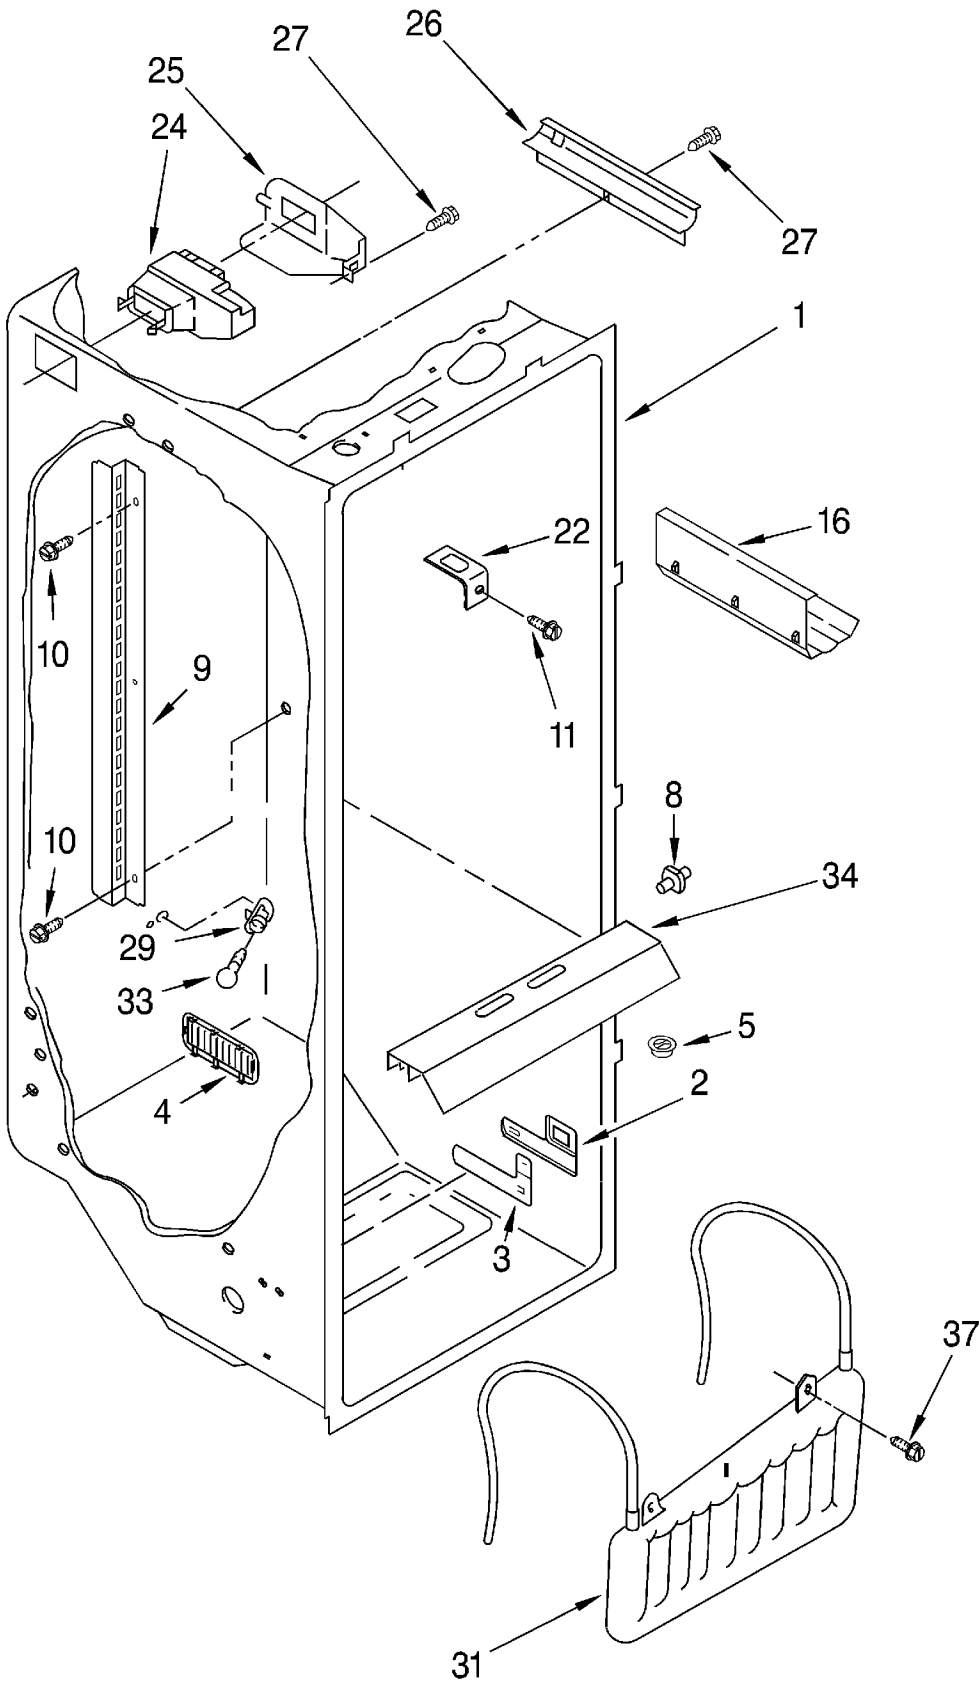

# CABINET PARTS

For Models: 8ED25DQXFW01, 8ED25DQXFN01  
(White) (Almond)

REFRIGERATOR

2	2174748	Front Roller (2)
3	489456	Screw
4	981122	Roller (Rear) (2)
5	489427	Screw
6	2155013	Clip, Grille
7	489478	Screw
9	2156056	Shim
12	2196046	Hinge Top (2)
13	2196048	Shim, Hinge Top
14	489284	Screw
15		Hinge Cover
	1129262	White
	2150343	Almond
16	2171851	Hinge Bottom (2)
21		Filler, Wrapper
	1110708	White
	1110709	Almond
22		Grille
	2155486	White
	2155487	Almond
23	489497	Screw
35	489464	Screw
41	940139	Drain Fitting
42	1108438	Extension Tube
43	1108439	Clip, Drain Tube
47	2176140	Cover, Unit
48		Cabinet (Not A Serviceable Part)
49		Hinge Cover
	1119787	White
	1119789	Almond
52	549193	Clamp, Service Cord
53	489084	Screw
54	2155311	Door Closer, Lower Cam (2)
55	489483	Screw

# REFRIGERATOR LINER PARTS

For Models: 8ED25DQXFW01, 8ED25DQXFN01  
(White) (Almond)

1		Liner (Not A Serviceable Part)
2	2194744	Escutcheon, Meat Pan Control
3	2182757	Slide, Meat Pan Control
4	2182147	Louver
5	2171846	Release Valve
8	1110718	Stud
9	2181796	Ladder, Shelf
10	487539	Screw
11	489290	Screw (2)
16	2179404	Rack, Wine & Egg
22	1123919	Bracket Retainer
24	2176173	Air Diffuser Assembly
25	2152019	Air Diffuser Cover
26	2150331	Cover, Conduit
27	486298	Screw
29	2162085	Socket
31	2155290	Reservoir
33	527949	Light Bulb
34	2174436	Light Lens
37	488280	Screw (2)

# REFRIGERATOR SHELF PARTS

For Models: 8ED25DQXFW01, 8ED25DQXFN01  
(White) (Almond)

1		Liner (Not A Serviceable Part)
2	2194744	Escutcheon, Meat Pan Control
3	2182757	Slide, Meat Pan Control
4	2182147	Louver
5	2171846	Release Valve
8	1110718	Stud
9	2181796	Ladder, Shelf
10	487539	Screw
11	489290	Screw (2)
16	2179404	Rack, Wine & Egg
22	1123919	Bracket Retainer
24	2176173	Air Diffuser Assembly
25	2152019	Air Diffuser Cover
26	2150331	Cover, Conduit
27	486298	Screw
29	2162085	Socket
31	2155290	Reservoir
33	527949	Light Bulb
34	2174436	Light Lens
37	488280	Screw (2)