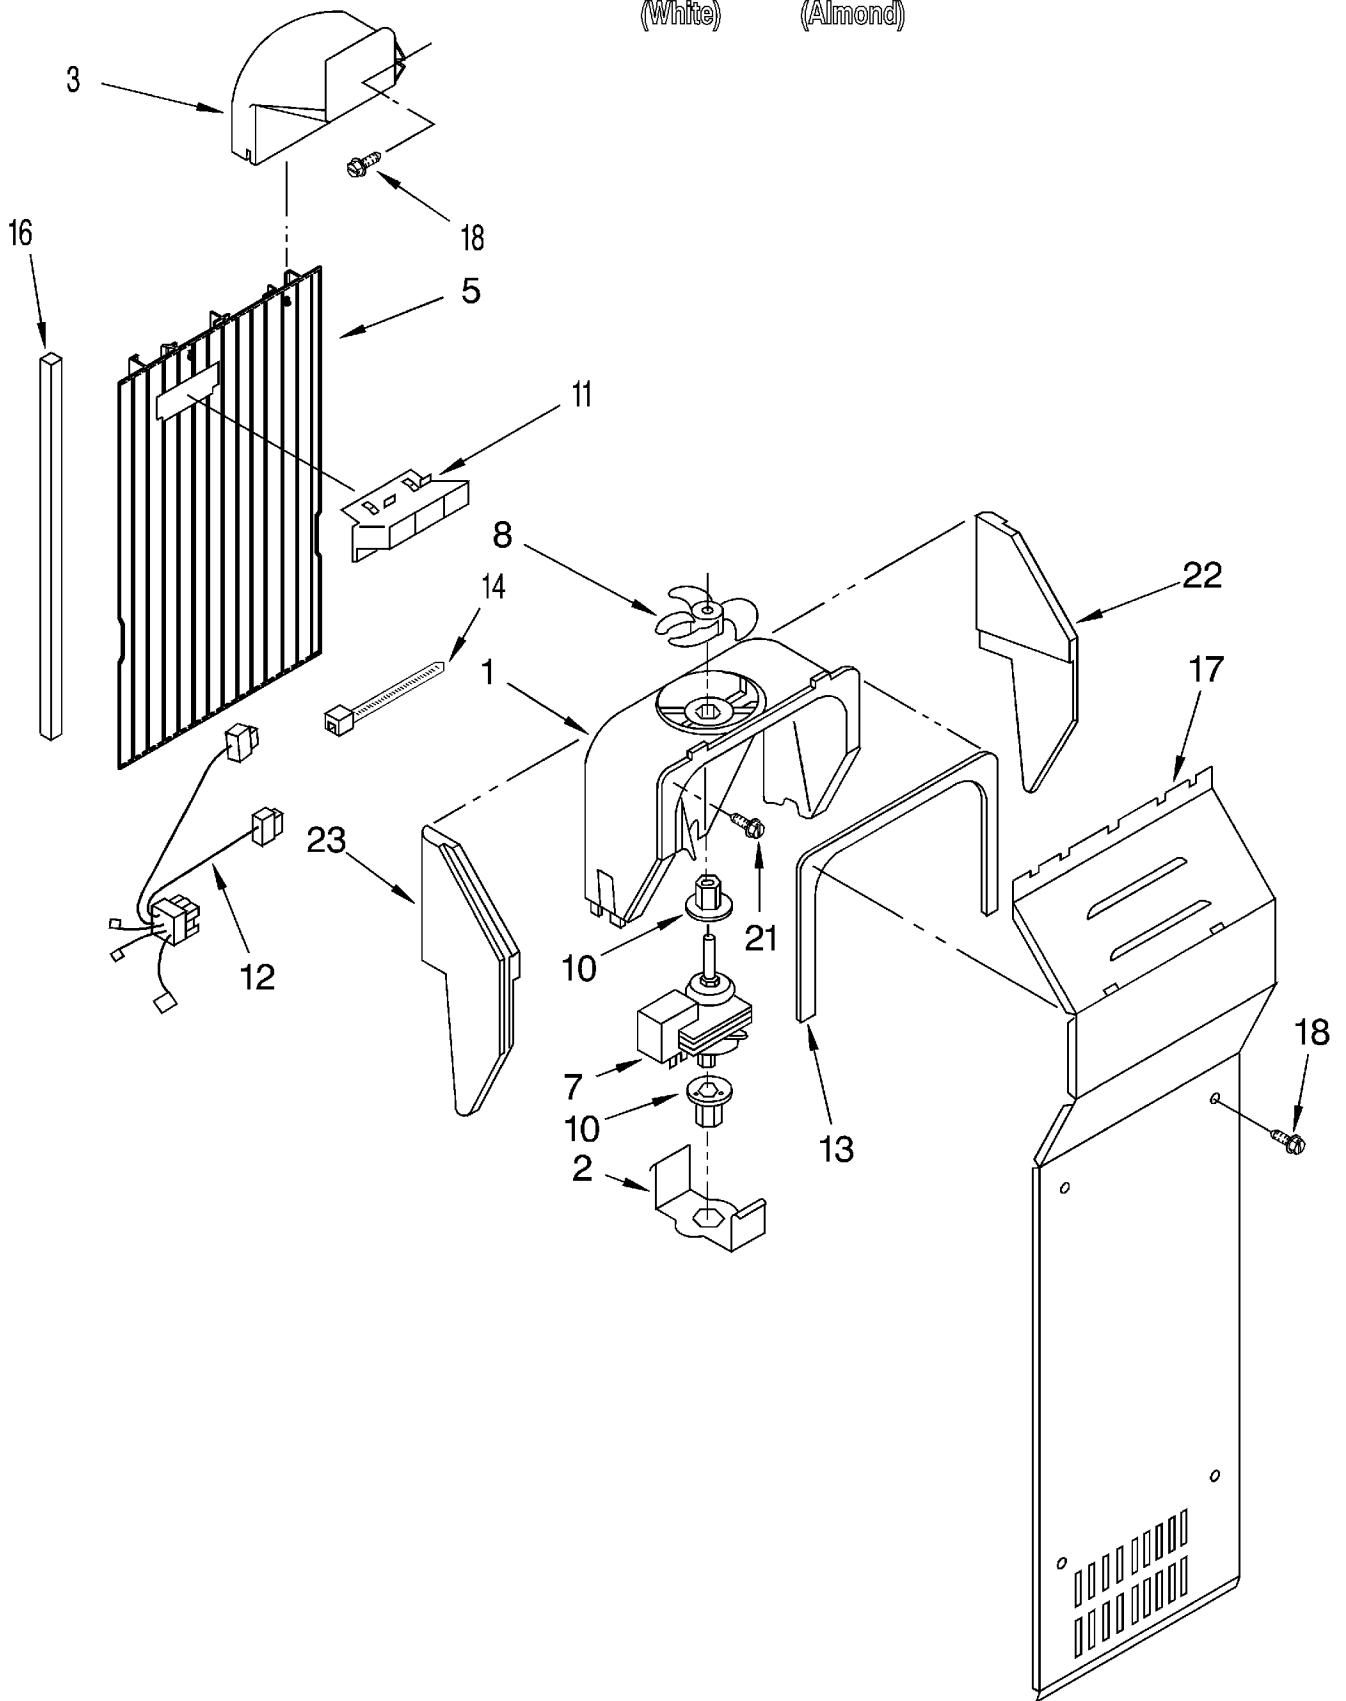

AIR FLOW PARTS

For Models: 8ED25DQXFW01, 8ED25DQXFN01
(White) (Almond)