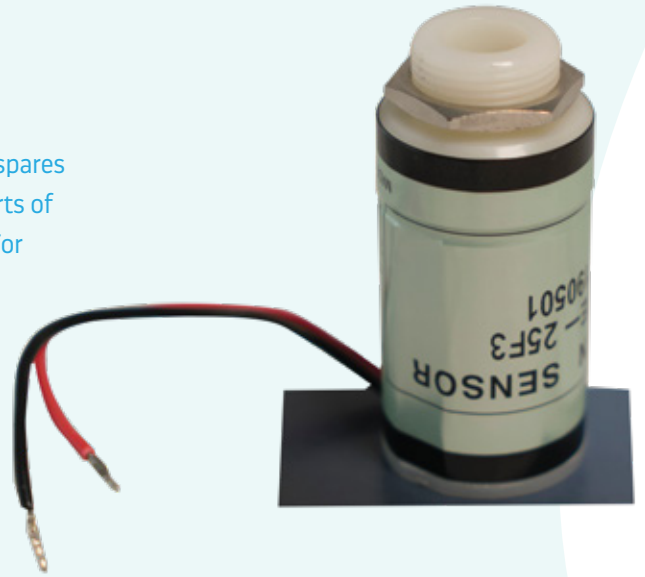

O2 PANEL

140101

Applications

Marine Automation Systems Wartsila Svanehoj and Marflex pump spares include pump head repair kit and pipe stack kit. We have got all parts of pump heads, pump shafts, pipe stacks and bearings in our stock. For further details we remain at your service