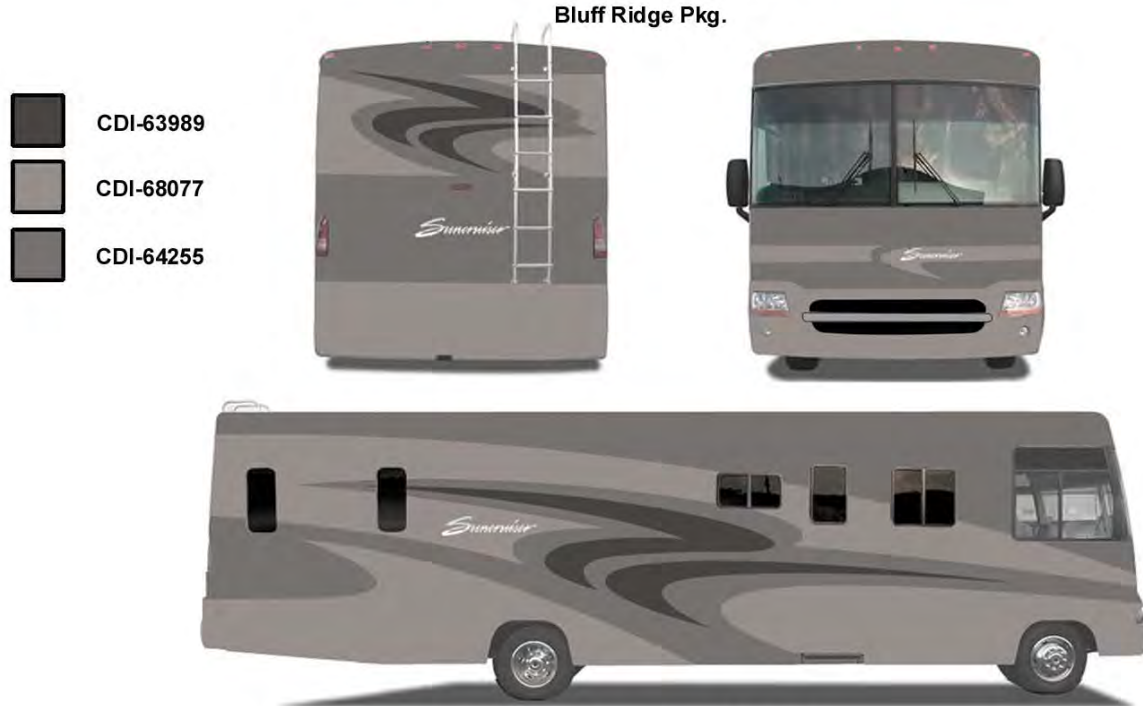

2005 SUNCRUISER w/FULL BODY PAINT PACKAGE 92A

Paint Specification: Sherwin Williams
Unit painted by: CDI, LLC
305 Nerem Dr.
Forest City, IA 50436
(641) 585-5900