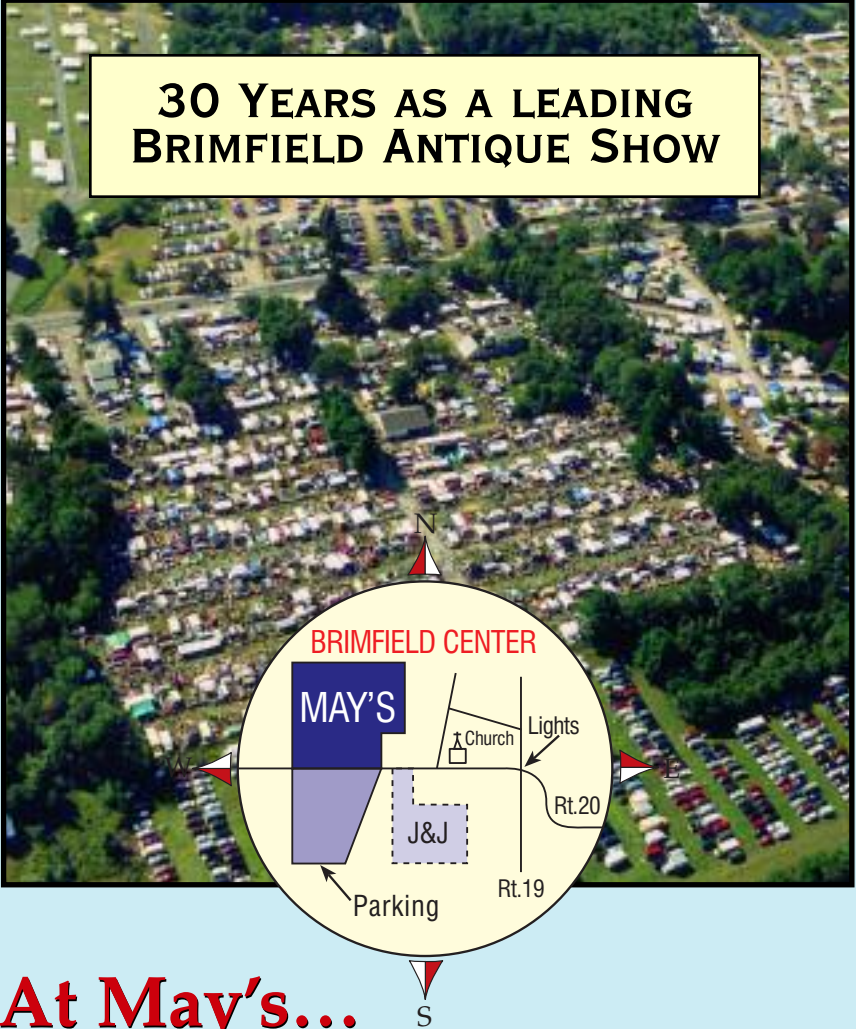

BRIMFIELD

MAY'S ANTIQUE MARKET, INC.

**30 YEARS AS A LEADING
BRIMFIELD ANTIQUE SHOW**

**At May's...
Everyone's an Early Buyer.**

Opening Thursday 9AM · Rain or Shine · Admission $5⁰⁰

**2007 Show Dates
July 12-14 · Sept 6-8**

Email: info@maysbrimfield.com • 413-245-9271

www.maysbrimfield.com

600 Dealers in Antiques and Collectibles Only