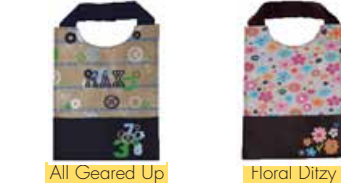

Toddler Bib E1 pg.32-33 1 front pocket; side Velcro® closure
$16.50 3091 approx. 9" w x 12" h