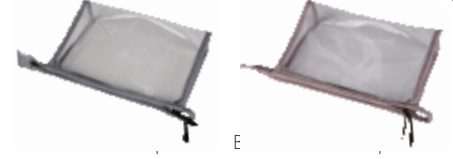

Product Key:

= Available
 Returning SP/SU 2011

= Not Available

= Low Inventory/
 order with caution

= Expected to Last
 through January

shopping
 guide

accessory bags

Icon Coin Purse pg.6-7 zipper closure
\$14 3400 Pear: approx. 3.6" w x 4.2" h; Peacock: approx. 4" w x 3.9" h; Butterfly: approx. 3.9" w x 3.5" h

Coin Purse pg.18-19 zipper closure
\$10 3309 approx. 4" diameter

Clear Liquid Travel Pouch pg.16-17 lightweight clear PVC
\$11 3326 approx. 6.5" l x 2" w x 5.75" h

Mini Zipper Pouch E2 pg.6-7 zipper closure
\$10 3013 approx. 7" w x 6" h

Zipper Pouch E1 E2 pg.30-31 zipper closure
\$12 3045 approx. 12.5" w x 9" h x 2.5" d

Jewelry Roll with Pouches E3 pg.16-17 two interior zipper compartments; elastic and button closure; set of two drawstring pouches
\$20 3163 approx. 9" x 12"