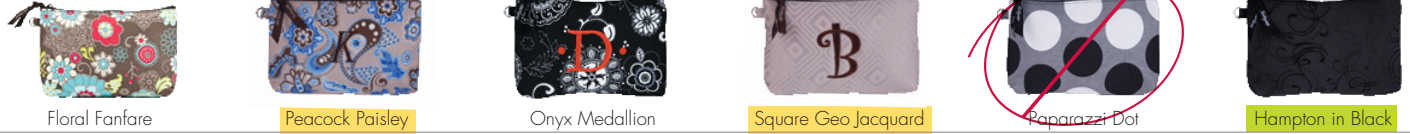

Mini Zipper Pouch E2 pg.6-7 zipper closure
$10 3013 approx. 7" w x 6" h