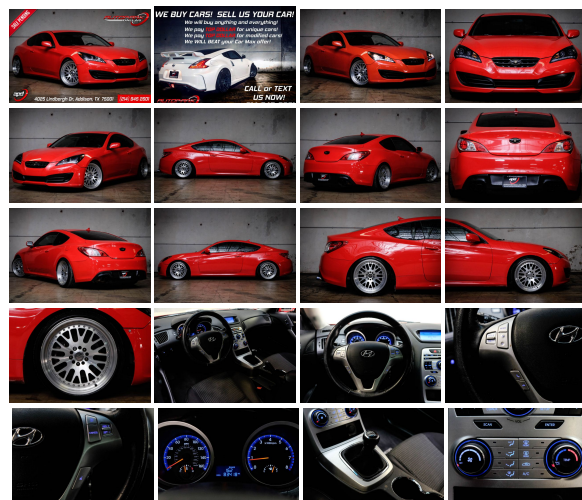

2010 Hyundai Genesis Coupe w/ Many Upgrades!

View this car on our website at autoparkdallas.com/6567485/ebrochure

Website Price **\$8,995**

Specifications:

- Year:** 2010
- VIN:** KMHHT6KD1AU030627
- Make:** Hyundai
- Model/Trim:** Genesis Coupe w/ Many Upgrades!
- Condition:** Pre-Owned
- Body:** Coupe
- Exterior:** Tsukuba Red
- Engine:** 2.0L DOHC MPFI 16-valve turbocharged I4 engine
- Interior:** Black Cloth
- Transmission:** 6-speed manual transmission
- Mileage:** 84,421
- Drivetrain:** Rear Wheel Drive
- Economy:** City 21 / Highway 30

AutoPark Dallas is excited to offer you this modified 2010 Hyundai Genesis Coupe for sale! Sharing the same basic structure with the larger and more upscale Genesis sedan, this performance-oriented coupe is smaller and designed to offer significantly sharper handling. Enough to say, its a whole different machine on the road than its larger sedan family. With the 2.0L Turbocharged I4 Engine under the hood pumping out a good 210 horses, this savvy Hyundai isn't a coupe to overlook. Come check out this Genesis parked in our indoor 16,000 Sq Ft Showroom located in Addison, Tx. amongst our inventory of 60+ vehicles!

STOCK!

- Tsukuba Red Exterior
- Black Cloth Interior
- Hands Free Bluetooth
- Voice Commands
- Single-Zone Air Conditioning

Single-Zone Air Conditioning

Cruise Controls

CD & AUX Capable

2.0L DOHC MPFI 16-Valve Turbocharged I4 Engine

Exterior

- Variable speed intermittent wipers w/washer- Tinted glass- Temporary spare tire
- Rear P245/45VR18 all-season tires- Front P225/45VR18 all-season tires
- Body-color pwr mirrors- Body-color door handles- Body-color bumpers
- Automatic light control- 18" aluminum wheels