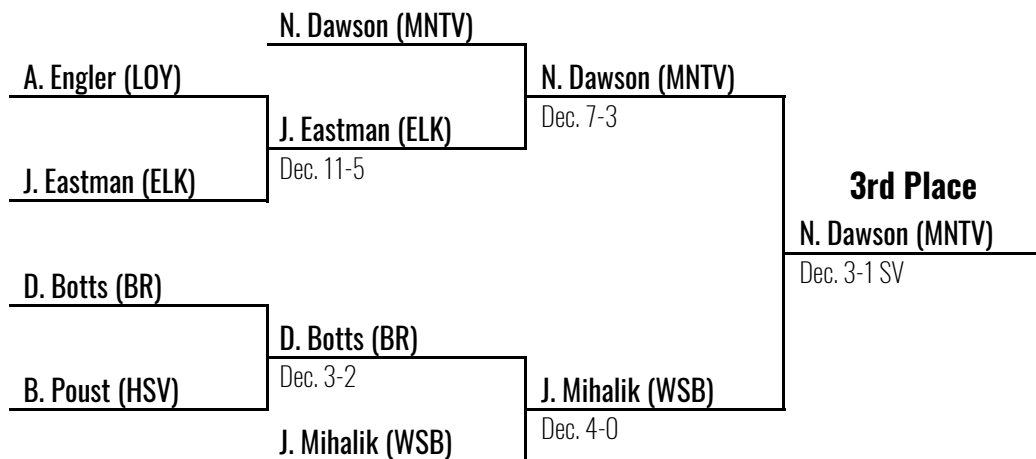

Dec. 2-0

2010 North East AA Regional

Williamsport HS

March 5-6, 2010

215

Place Winners

- | | |
|-----------------------|---------------------|
| 1 Eric Laytos | SO Lackawanna Trail |
| 2 Todd Hall | SR Athens |
| 3 Nick Dawson | SR Montoursville |
| 4 Josh Mihalik | SR Wellsboro |