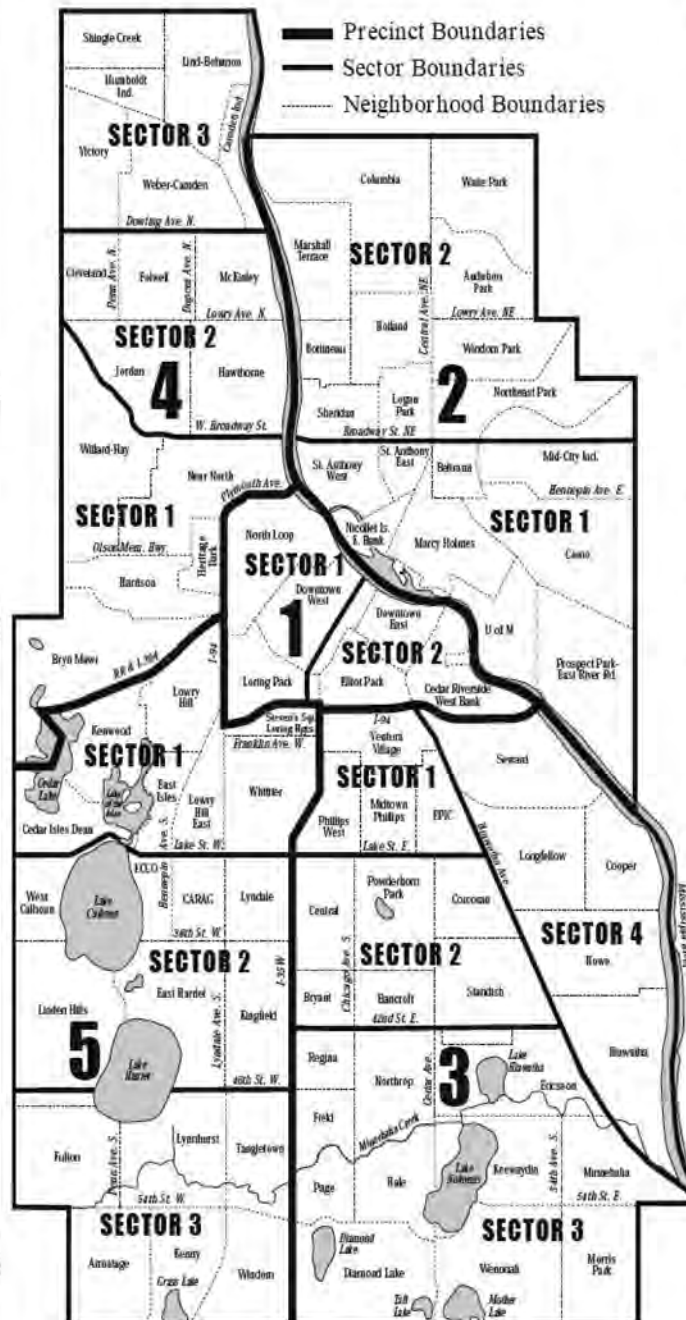

Mids: [Lt. Henry Halvorson](#)

Nights: [Lt. Derrick Barnes](#)

[Click here for the most recent version of this map](#)

Sign up for Crime Alerts from the MPD

2nd PRECINCT

SECTOR 1 & 2

CPS [Nick Juarez](#) – 612-673-2797