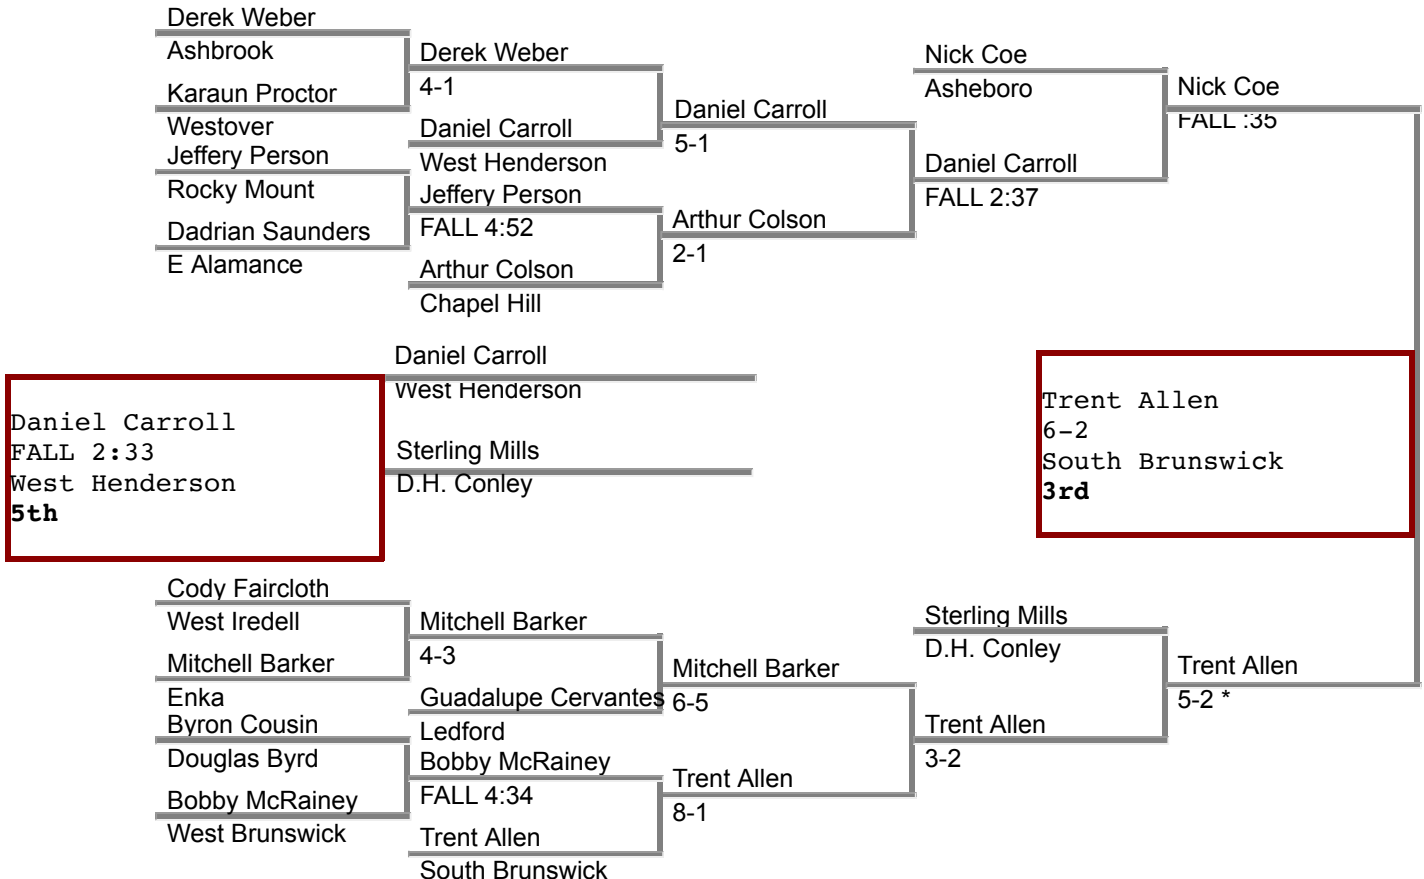

CONSOLATION BRACKET