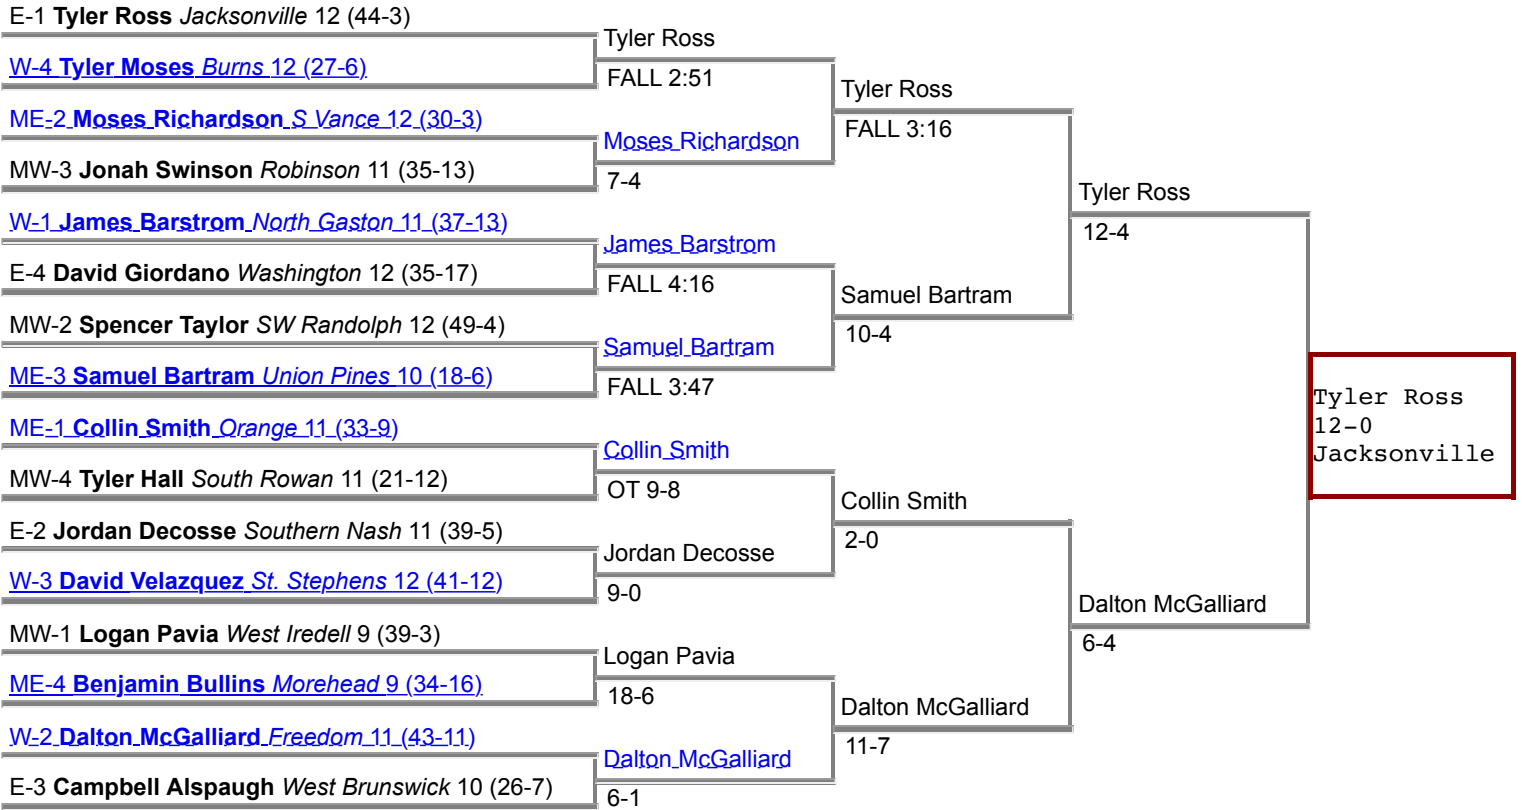

2013 3A BRACKET - WEIGHT CLASS 106

CHAMPIONSHIP BRACKET

CONSOLATION BRACKET

2013 3A BRACKET - WEIGHT CLASS 120

CHAMPIONSHIP BRACKET

CONSOLATION BRACKET

2013 3A BRACKET - WEIGHT CLASS 126

CHAMPIONSHIP BRACKET