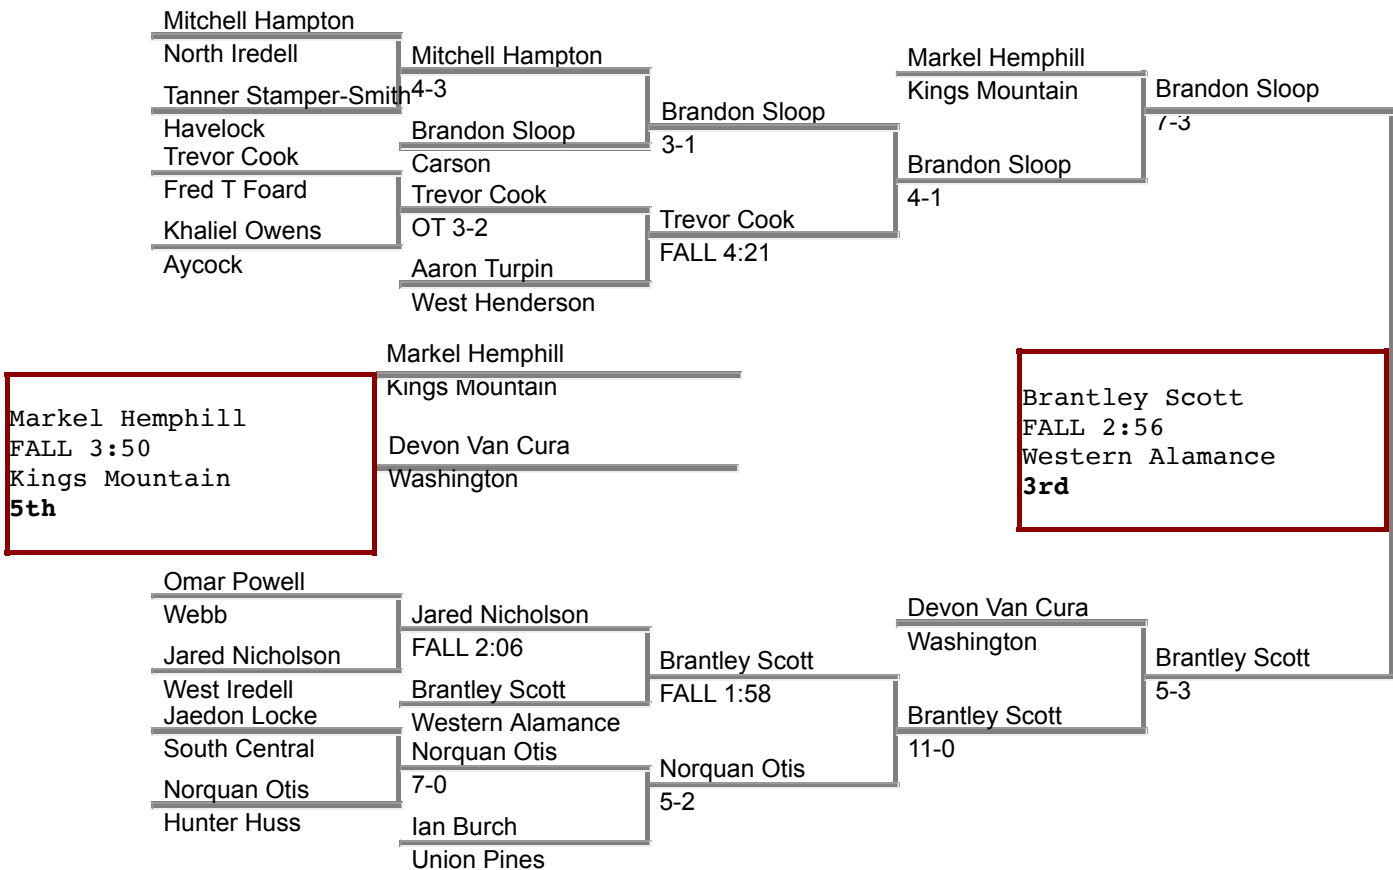

CHAMPIONSHIP BRACKET

CONSOLATION BRACKET

2013 3A BRACKET - WEIGHT CLASS 160

CHAMPIONSHIP BRACKET

CONSOLATION BRACKET

2013 3A BRACKET - WEIGHT CLASS 170

CHAMPIONSHIP BRACKET

CONSOLATION BRACKET