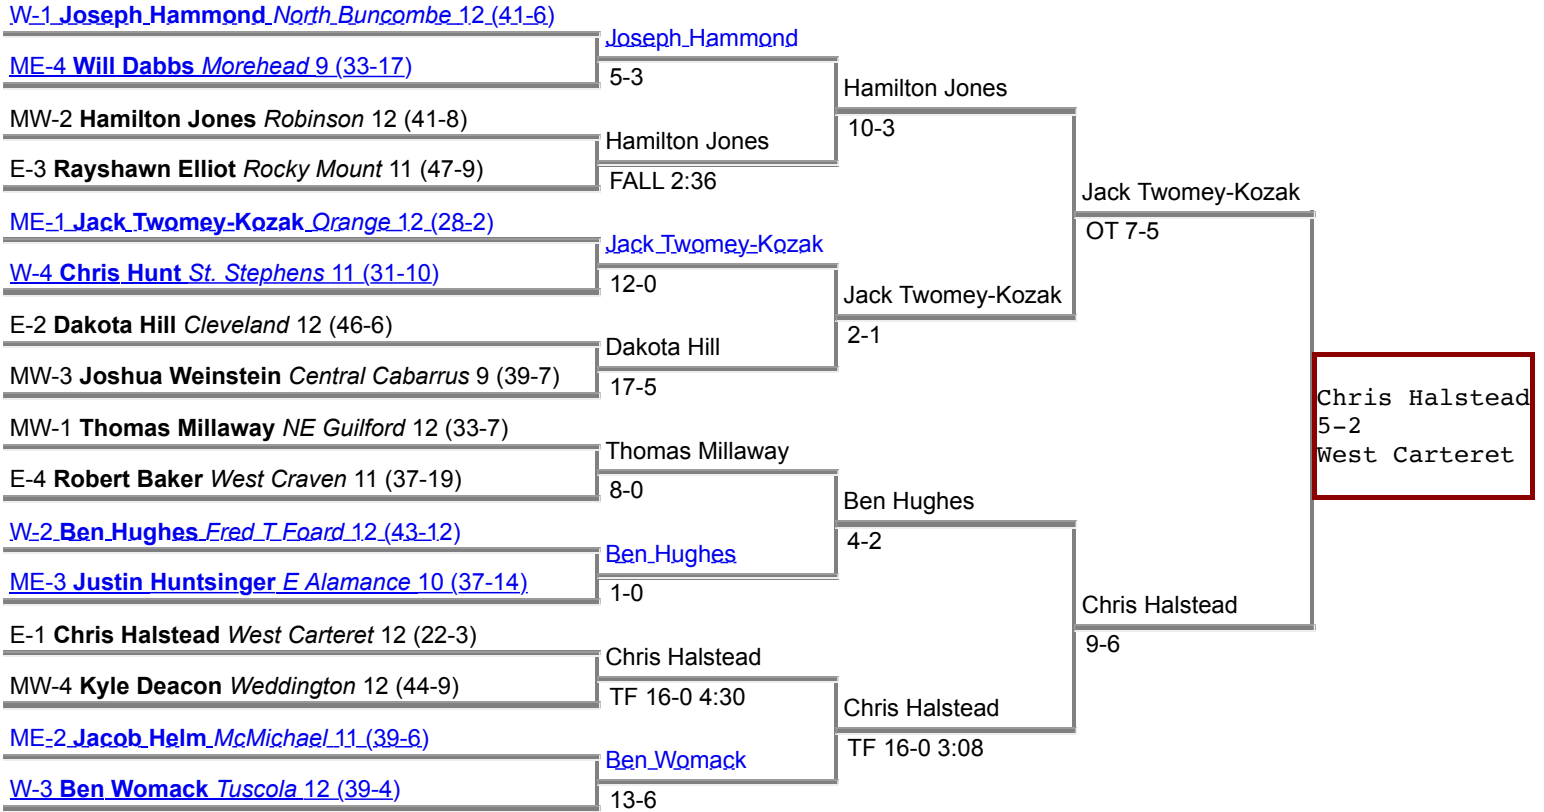

CONSOLATION BRACKET

2013 3A BRACKET - WEIGHT CLASS 132

CHAMPIONSHIP BRACKET

CONSOLATION BRACKET

2013 3A BRACKET - WEIGHT CLASS 138

CHAMPIONSHIP BRACKET

CONSOLATION BRACKET

2013 3A BRACKET - WEIGHT CLASS 145