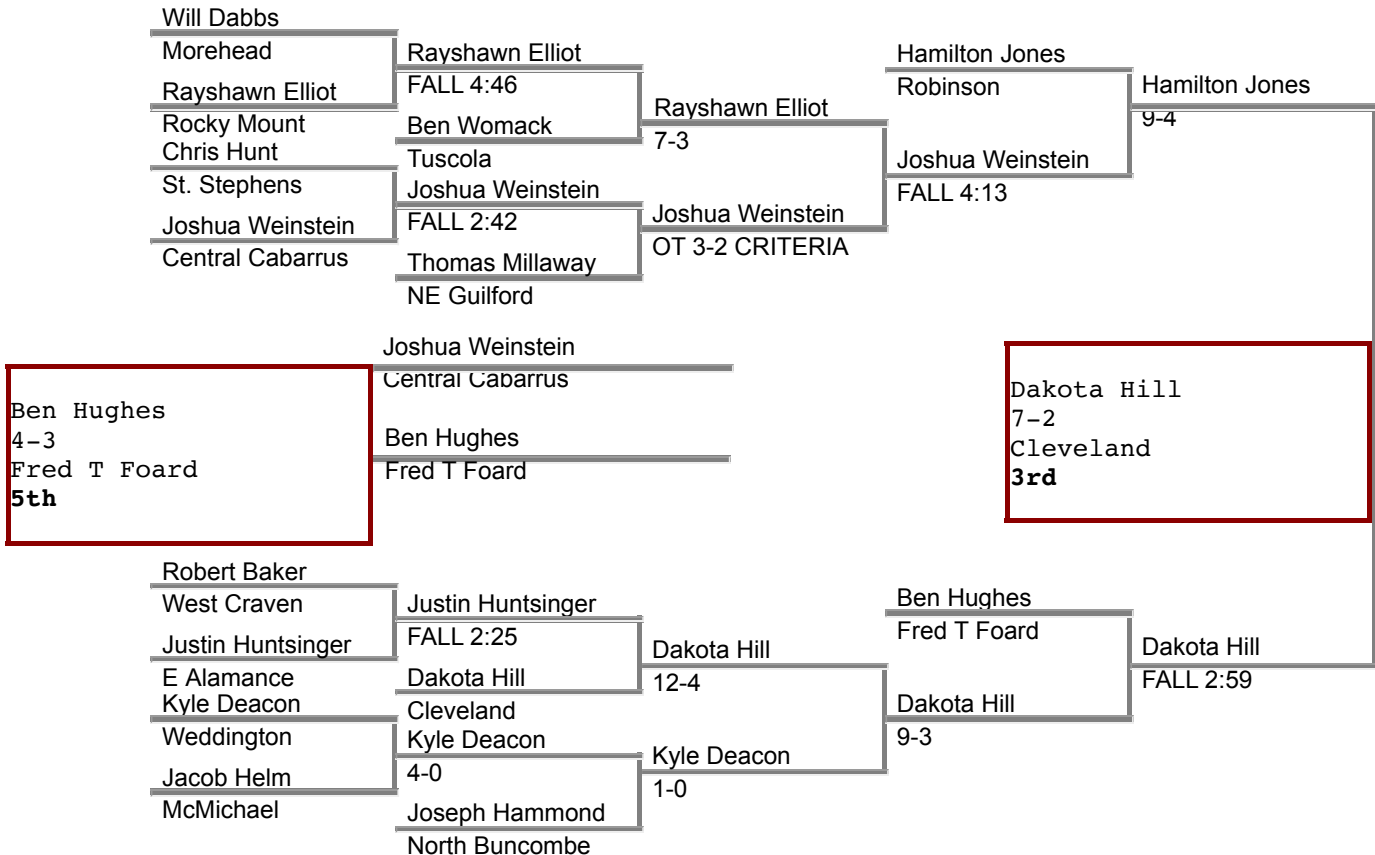

CONSOLATION BRACKET

2013 3A BRACKET - WEIGHT CLASS 132

CHAMPIONSHIP BRACKET

CONSOLATION BRACKET

2013 3A BRACKET - WEIGHT CLASS 138

CHAMPIONSHIP BRACKET

CONSOLATION BRACKET

2013 3A BRACKET - WEIGHT CLASS 145