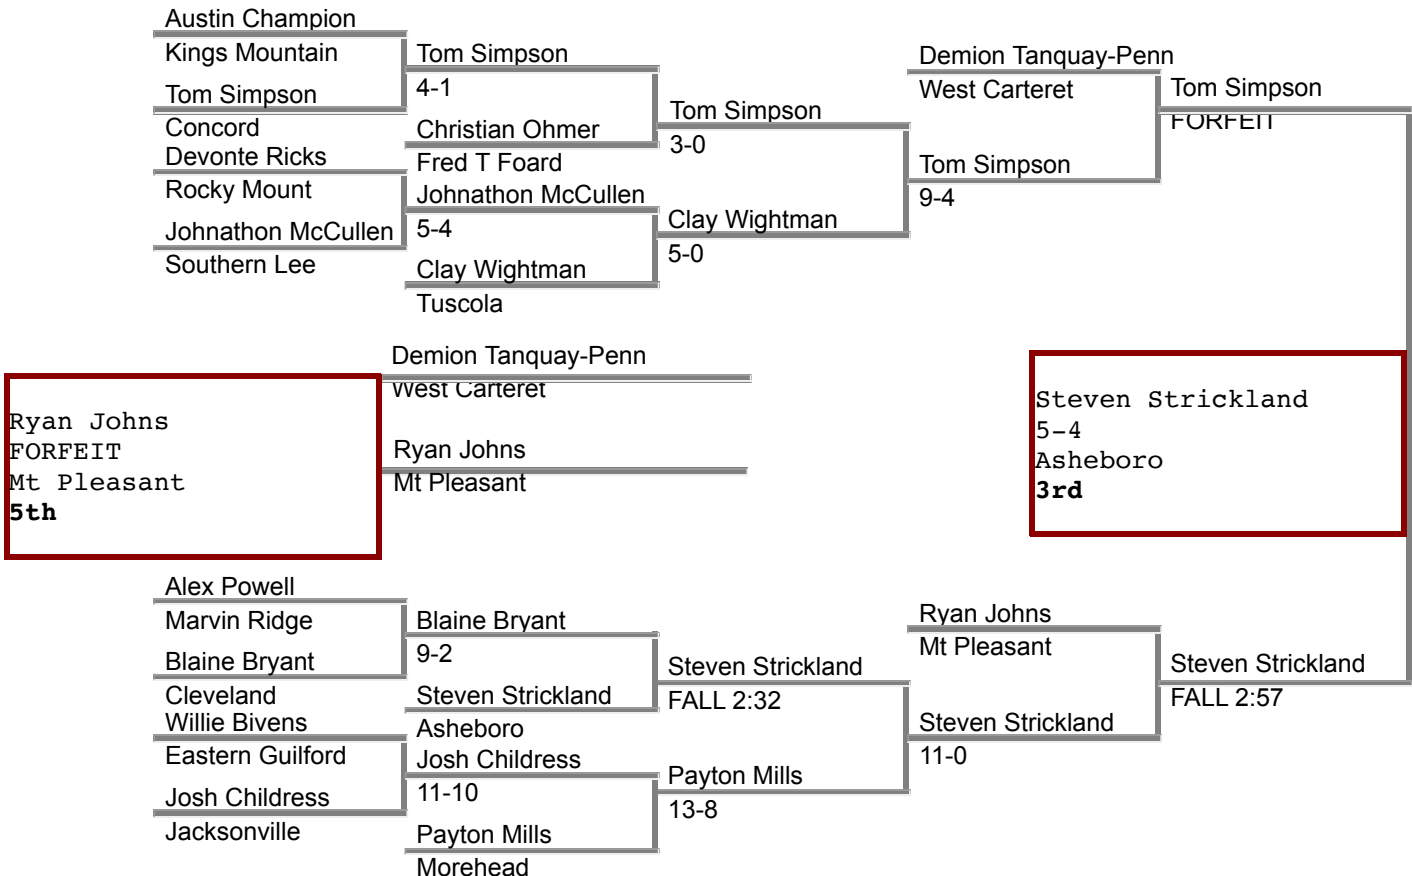

CONSOLATION BRACKET