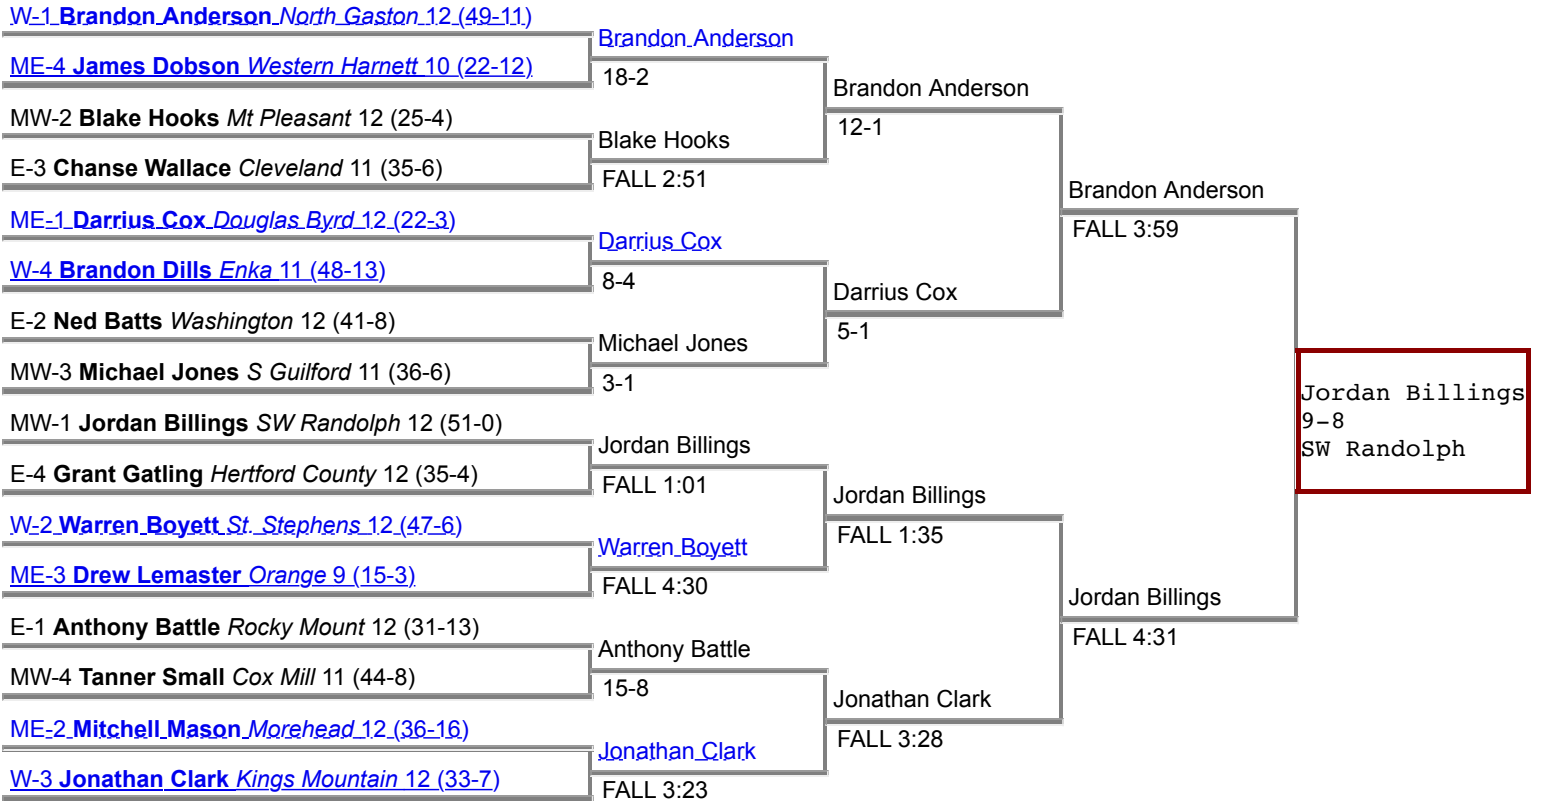

CHAMPIONSHIP BRACKET

CONSOLATION BRACKET

2013 3A BRACKET - WEIGHT CLASS 160

CHAMPIONSHIP BRACKET

CONSOLATION BRACKET

2013 3A BRACKET - WEIGHT CLASS 170

CHAMPIONSHIP BRACKET

CONSOLATION BRACKET