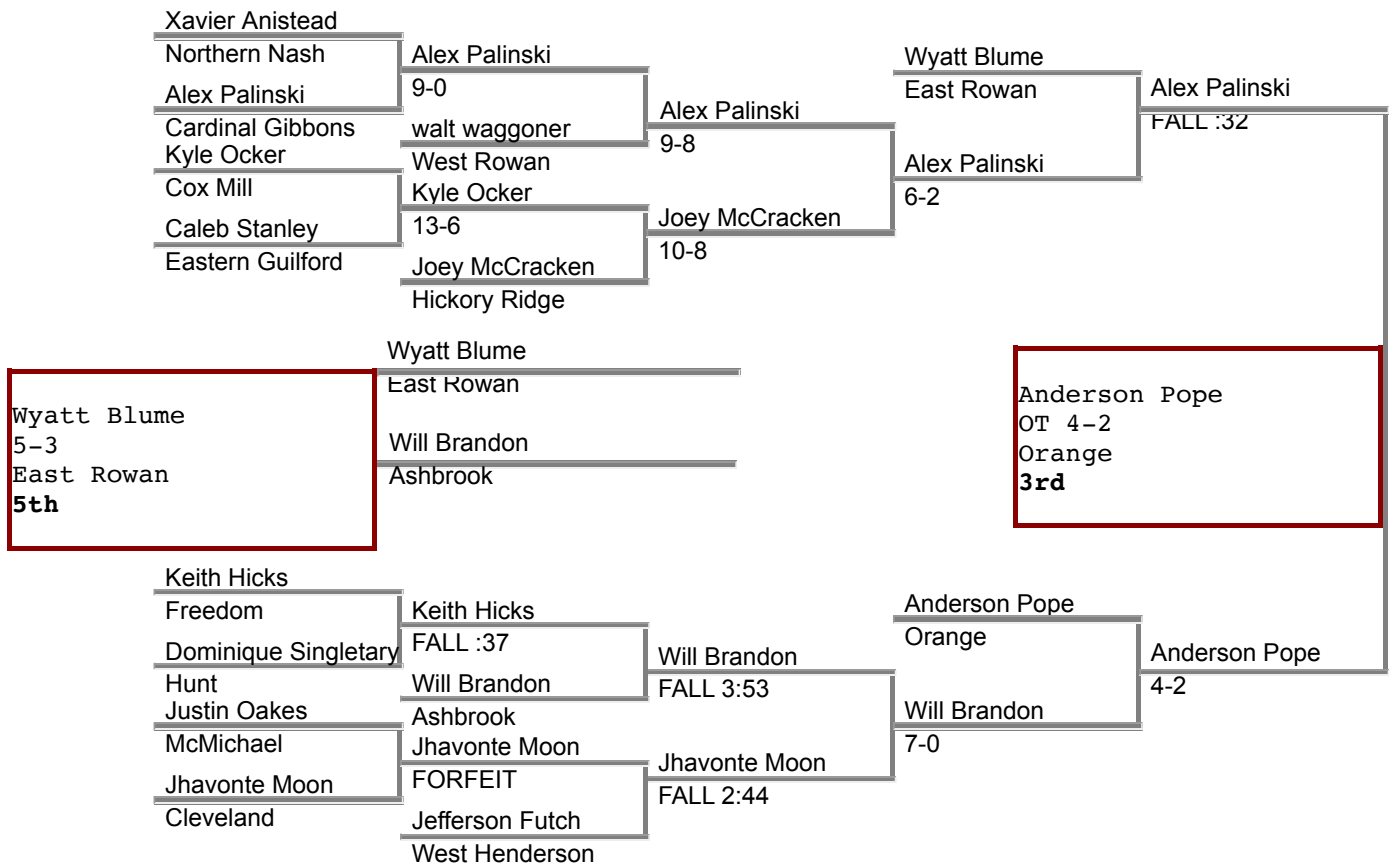

CONSOLATION BRACKET