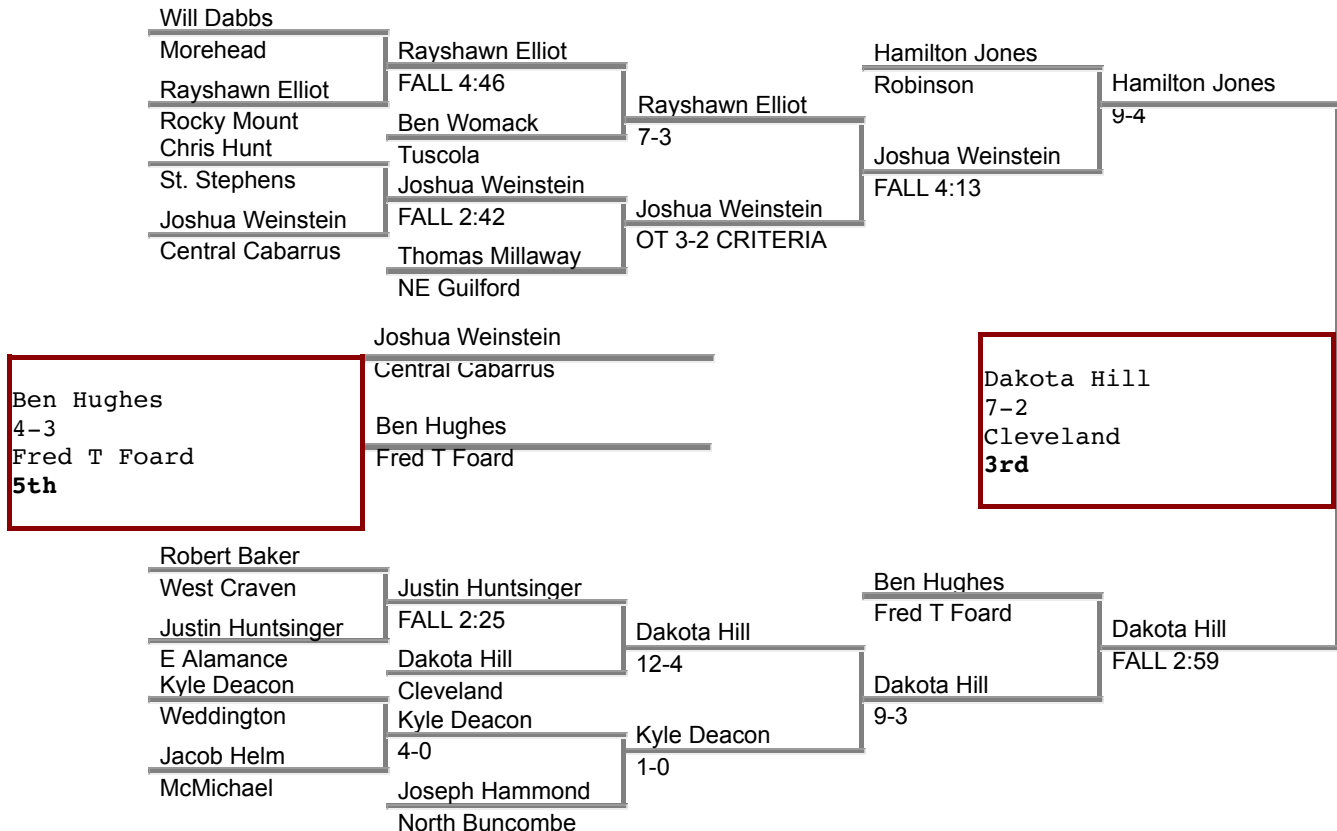

CONSOLATION BRACKET

2013 3A BRACKET - WEIGHT CLASS 132

CHAMPIONSHIP BRACKET

CONSOLATION BRACKET

2013 3A BRACKET - WEIGHT CLASS 138

CHAMPIONSHIP BRACKET

CONSOLATION BRACKET

2013 3A BRACKET - WEIGHT CLASS 145