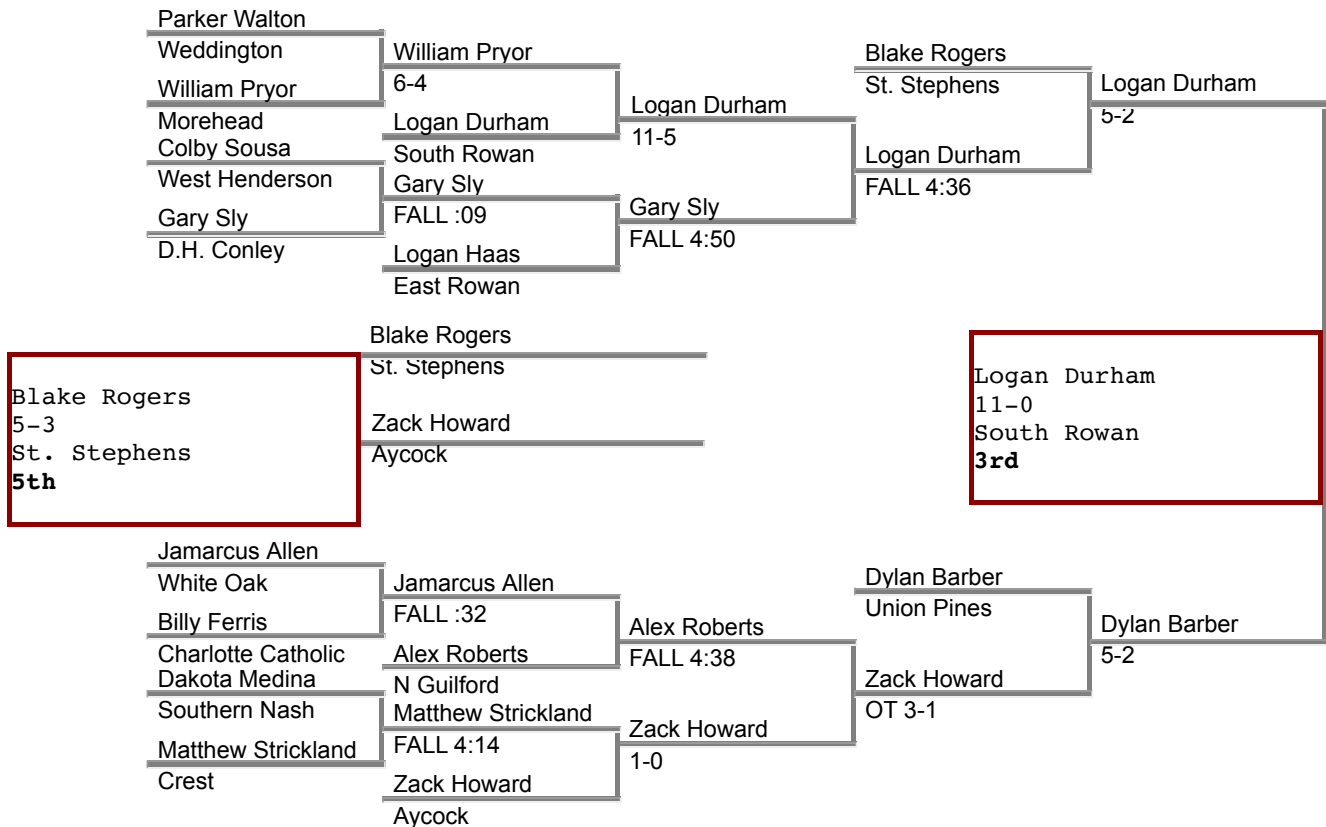

2013 3A BRACKET - WEIGHT CLASS 106

CHAMPIONSHIP BRACKET

CONSOLATION BRACKET

2013 3A BRACKET - WEIGHT CLASS 120

CHAMPIONSHIP BRACKET

CONSOLATION BRACKET

2013 3A BRACKET - WEIGHT CLASS 126

CHAMPIONSHIP BRACKET