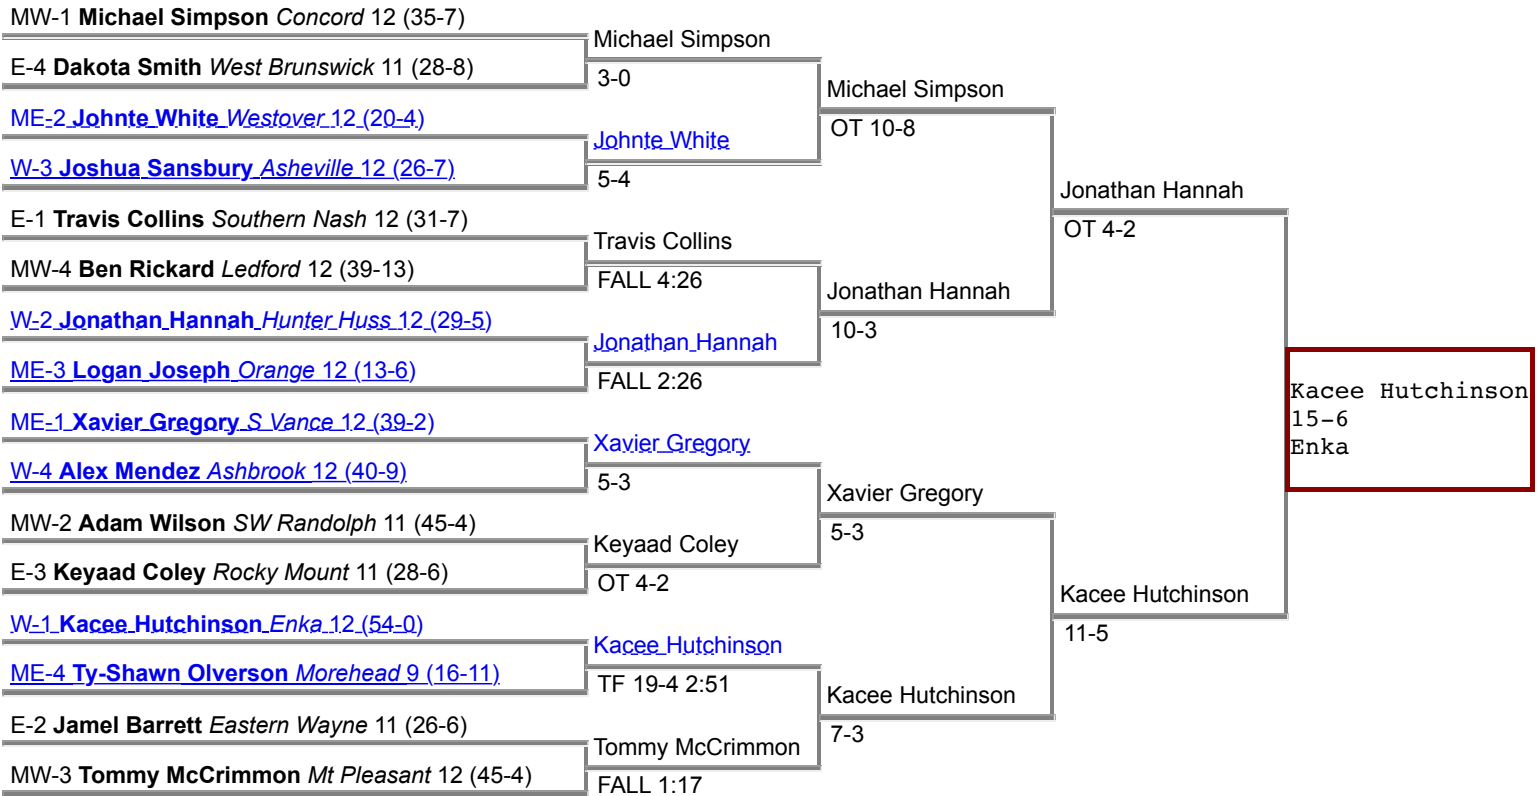

2013 3A BRACKET - WEIGHT CLASS 182

CHAMPIONSHIP BRACKET

CONSOLATION BRACKET

2013 3A BRACKET - WEIGHT CLASS 195

CHAMPIONSHIP BRACKET

CONSOLATION BRACKET

2013 3A BRACKET - WEIGHT CLASS 220

CHAMPIONSHIP BRACKET