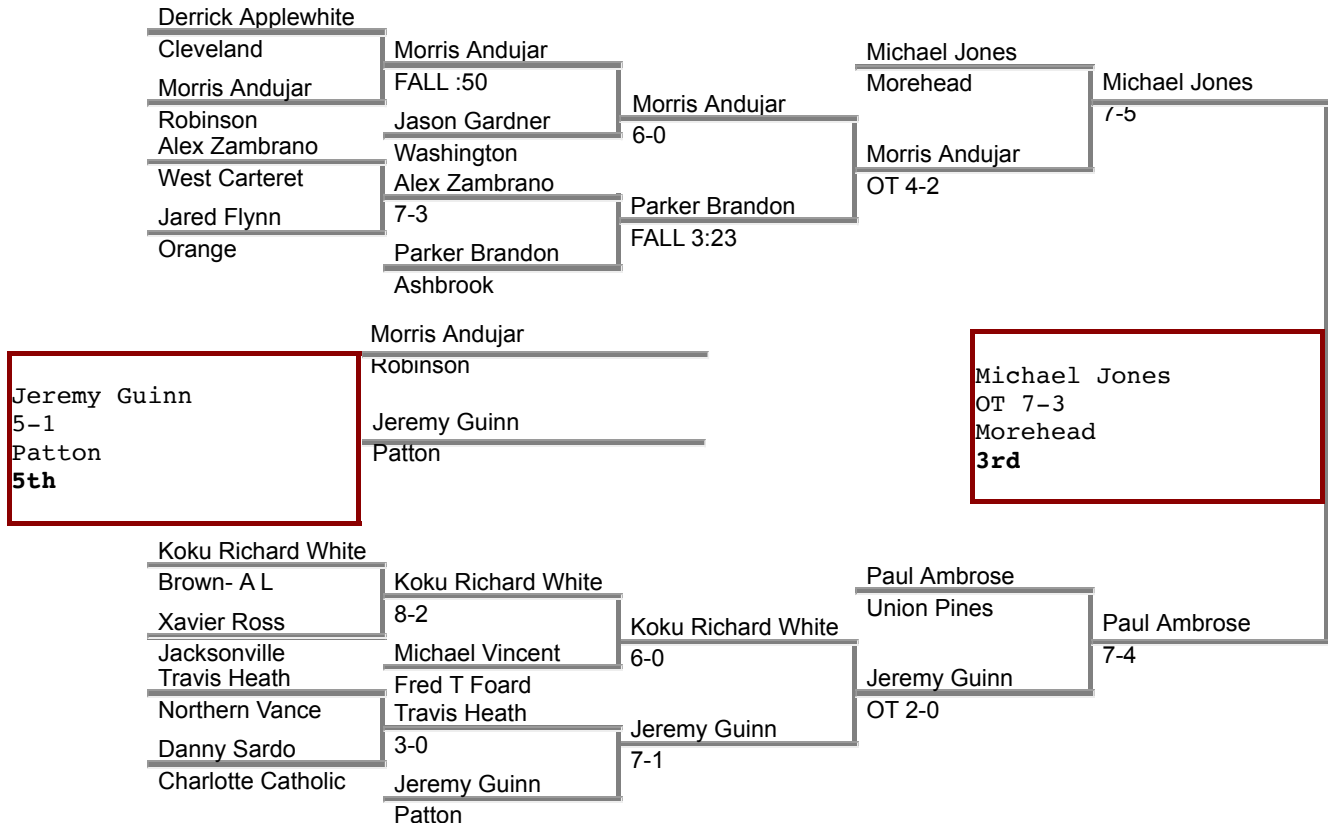

2013 3A BRACKET - WEIGHT CLASS 106

CHAMPIONSHIP BRACKET

CONSOLATION BRACKET

2013 3A BRACKET - WEIGHT CLASS 120

CHAMPIONSHIP BRACKET

CONSOLATION BRACKET

2013 3A BRACKET - WEIGHT CLASS 126

CHAMPIONSHIP BRACKET