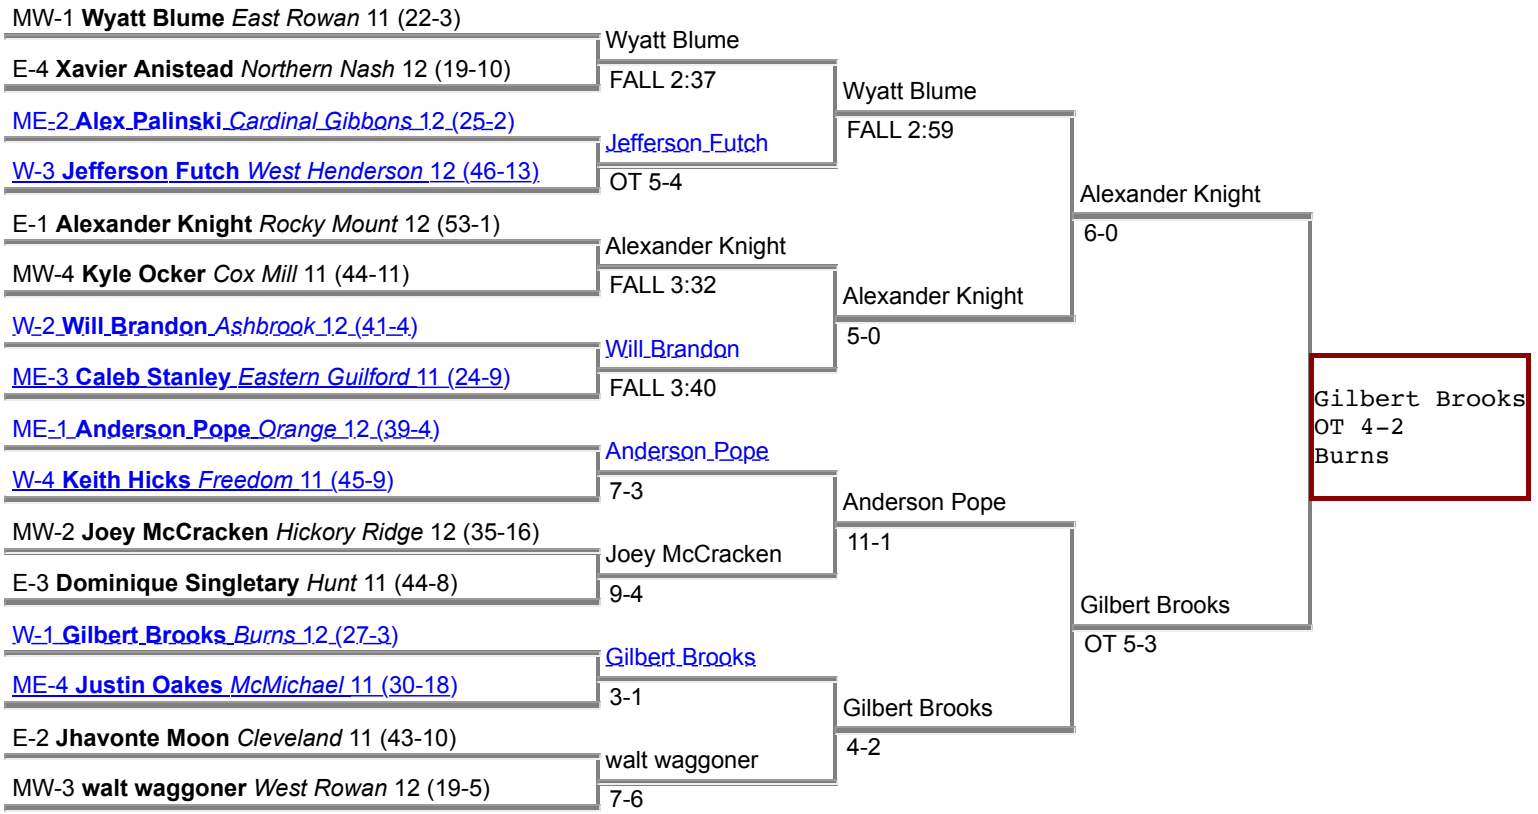

2013 3A BRACKET - WEIGHT CLASS 145

CHAMPIONSHIP BRACKET