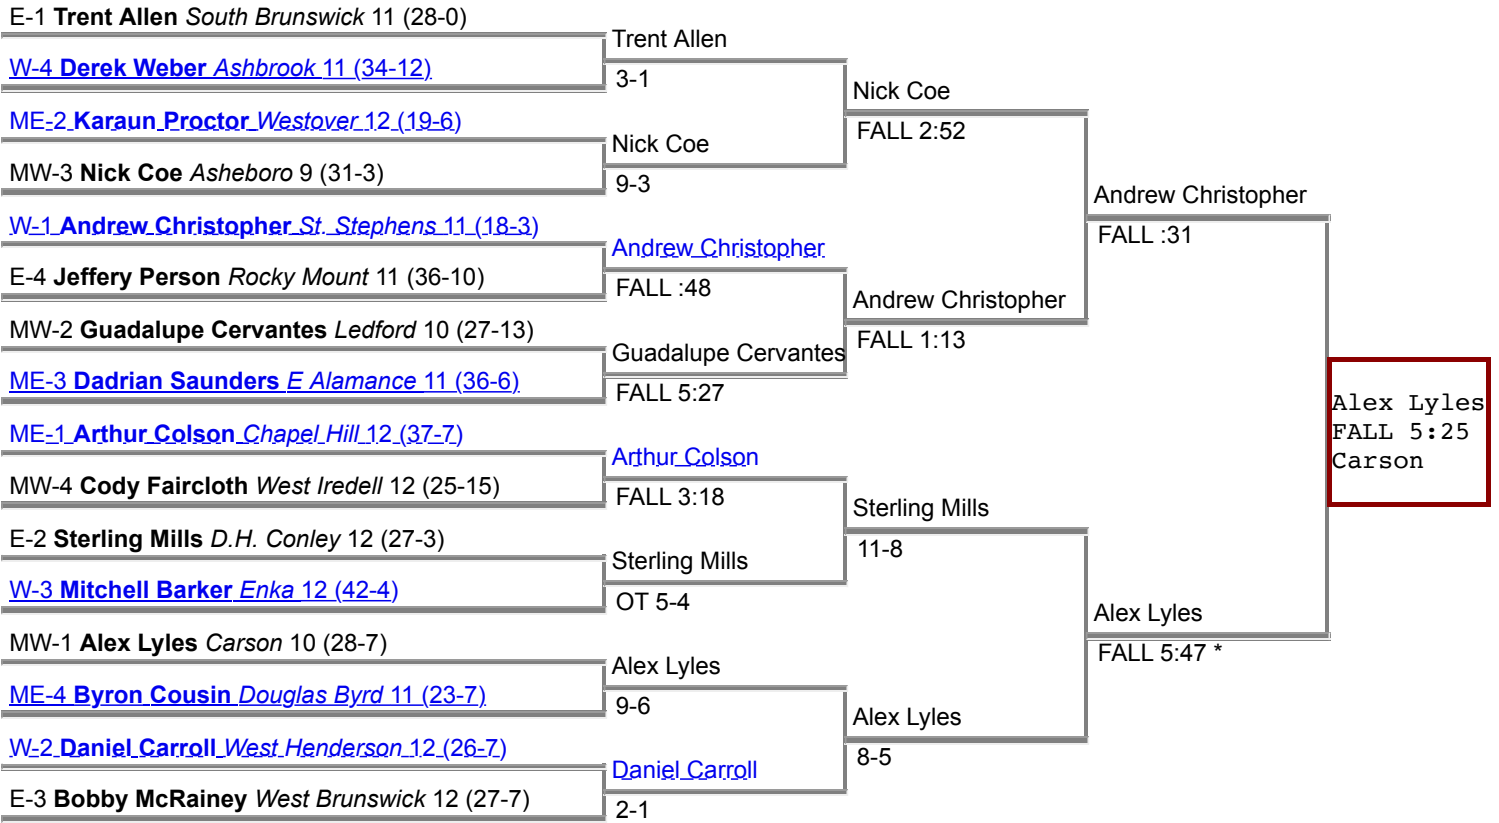

2013 3A BRACKET - WEIGHT CLASS 182

CHAMPIONSHIP BRACKET

CONSOLATION BRACKET

2013 3A BRACKET - WEIGHT CLASS 195

CHAMPIONSHIP BRACKET

CONSOLATION BRACKET

2013 3A BRACKET - WEIGHT CLASS 220

CHAMPIONSHIP BRACKET