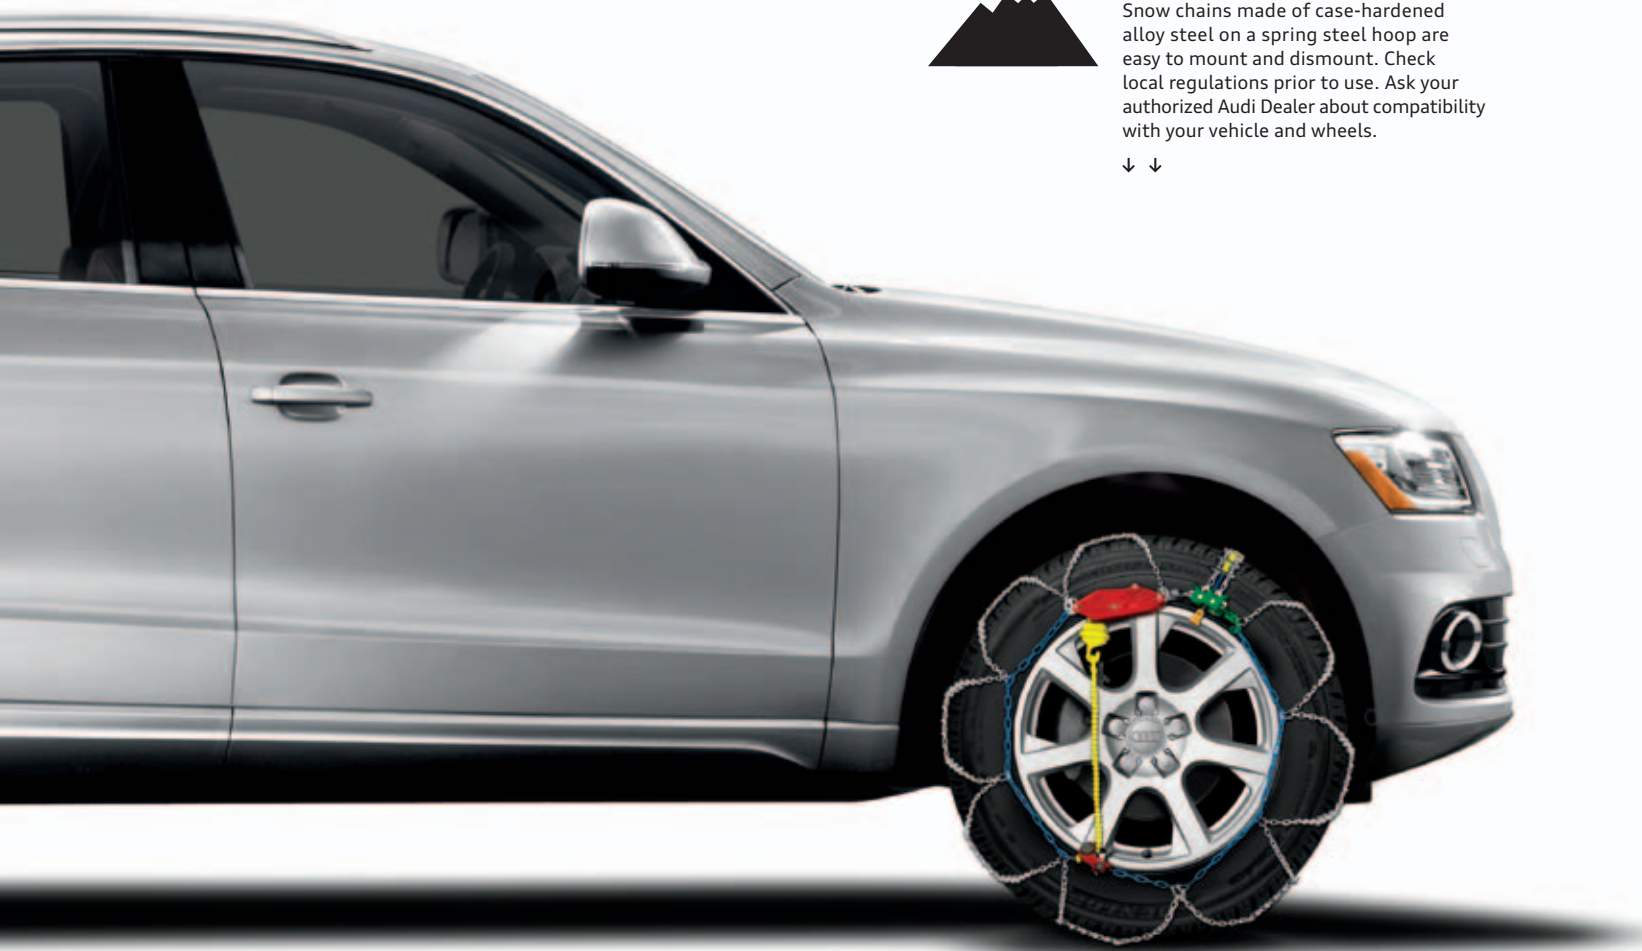

Snow chains¹

Snow chains made of case-hardened alloy steel on a spring steel hoop are easy to mount and dismount. Check local regulations prior to use. Ask your authorized Audi Dealer about compatibility with your vehicle and wheels.