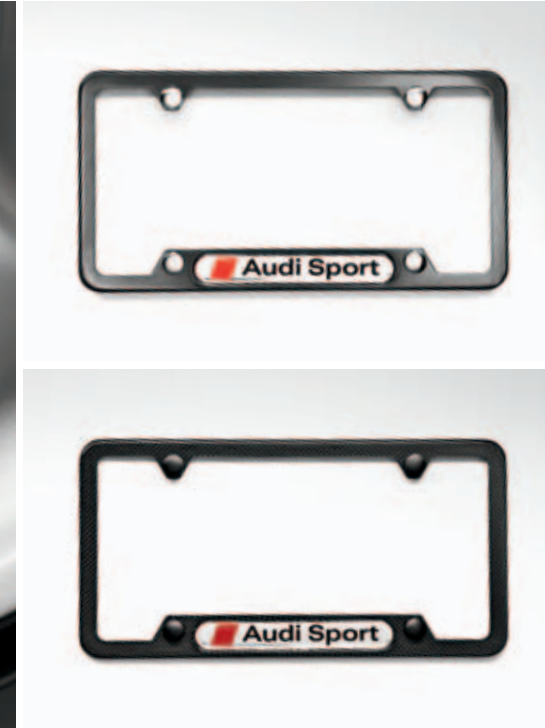

**Q5 winter wheel and tire package**

Unlike ultra-high-performance and all-season tires, winter tires are specifically engineered to help improve traction, handling and safety in snow, ice, and even on dry roads in temperatures below 45°F.<sup>1</sup> They help maximize the impressive capabilities of Audi quattro® all-wheel drive. Audi wheel and tire packages feature brand-name, factory-approved tires mounted on Audi Genuine Alloy Wheels. Package offerings are subject to change without notice. See your authorized Audi Dealer for details.

**SQ5 winter wheel and tire package**

Strike the right balance between design and performance with this attractive style.

<sup>1</sup> High-performance tires are designed for optimum performance and handling in warm climates. They are not suitable for cold, snowy, or icy weather conditions. If you drive under those circumstances, you should equip your vehicle with all-season or winter tires, which offer better traction under those conditions. Even with appropriate tires, you must always drive in a manner appropriate for the weather, visibility, and road conditions. See your dealer for more information.

← **Framed for perfection**  
 ← Audi license plate frames<sup>1</sup> give added distinction.

**Valve stem caps**

Emblazoned with the iconic Audi rings, these handsome caps complement the unique design of the wheels on your Q5 or SQ5.

Sleek metal frames are constructed of corrosion-resistant stainless steel. Brushed, polished and black finishes all feature the four rings logo. Carbon fiber composite frame features a clean design without the logo.