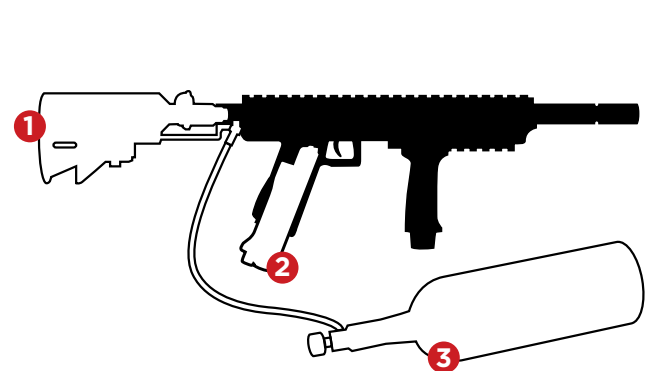

MULTIPLE AIR SOURCE

Each T9.1 can utilize 3 types of air sources, extending your game play, allowing for more modifications, and increasing functionality.

1. HPA Stock, Functions As a Stock With a Tank
2. Magazine Holds 12 Gram CO² Cartridge
3. Remote Air Line Connects To Any Tank