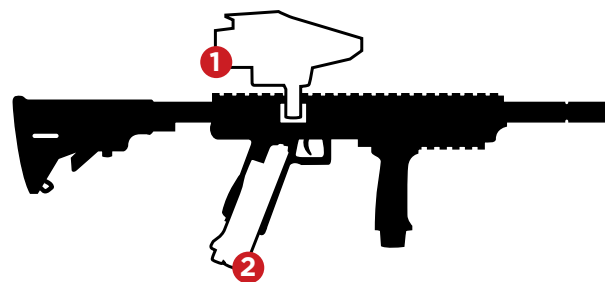

T9.1

MODULAR RIFLE SYSTEM

The T9.1 is the most modular and customizable paintball marker available. Designed for maximum compatibility, the body and shroud rail systems allow mounting of virtually any accessory. Out of the box, each of the T9.1 models can function as a full size rifle, compact rifle, or tactical pistol. With dual feed technology, the T9.1 series comes equipped to use First Strike® paintballs in the patented magazine, or standard paintballs through the magazine or traditional hopper.

DESIGNED FOR MAXIMUM COMPATIBILITY

MULTIPLE AIR SOURCE

Each T9.1 can utilize 3 types of air sources, extending your game play, allowing for more modifications, and increasing functionality.

1. HPA Stock, Functions As a Stock With a Tank
2. Magazine Holds 12 Gram CO² Cartridge
3. Remote Air Line Connects To Any Tank

DUAL FEED SYSTEM

Players can choose to use our patented magazines or a standard hopper. The dual feed allows players to quickly switch between "hopper mode" and "magazine mode" during play for optimum versatility.

1. A Standard Hopper
2. Magazine And Standard Hopper

ELITE FS

- + First Strike Equipped
- + 4X32 Dual Illumination Scope With Range Estimator
- + 5-Position Folding Foregrip
- + Adjustable Laser Sight
- + Tactical Flashlight
- + Low-profile Folding Bipod
- + Tri-rail Riser With 4 Adjustable Side Rails
- + Collapsible Stock
- + Mock Silencer

FIRST STRIKE®
— EQUIPPED —

RANGER FS

- + First Strike Equipped
- + 1X30 Red Dot Sight
- + Tactical Foregrip
- + Muzzle Flash Tip
- + Tri-rail Riser With 4 Adjustable Side Rails
- + Collapsible Stock

FIRST STRIKE®
— EQUIPPED —

CQB FS