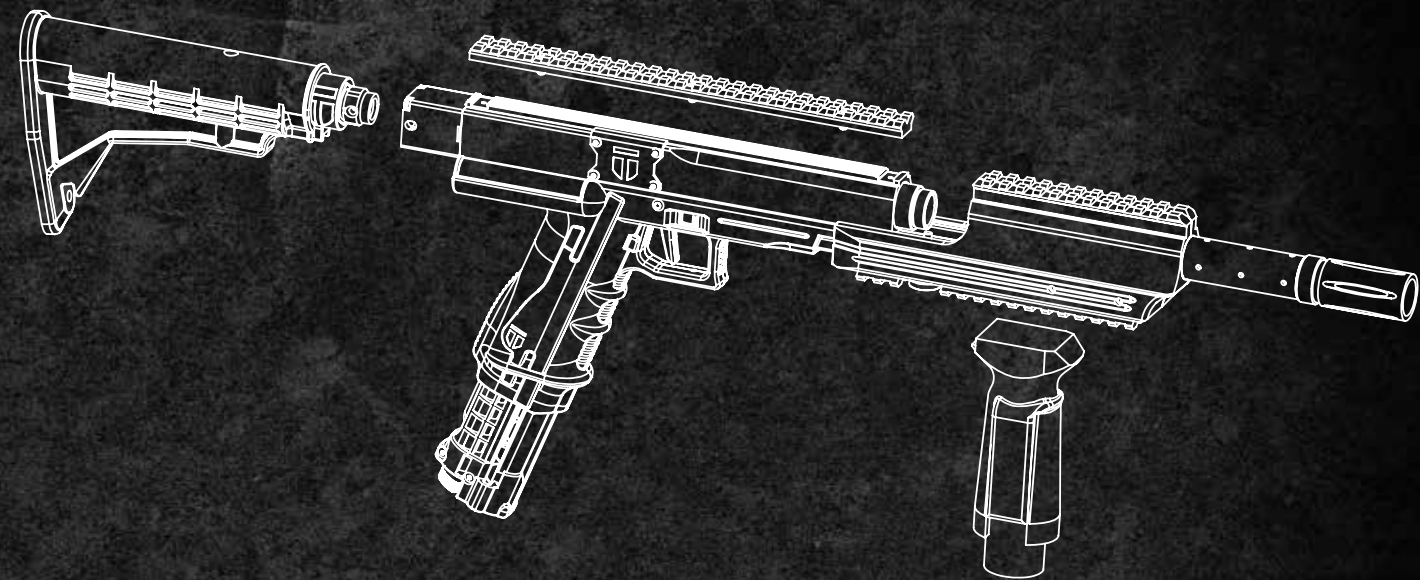

T9.1

FSR SNIPER

The FSR Sniper utilizes the T9.1 modular rifle platform. With a 4x32 dual illumination scope with range estimator, multiple rail attachments and optional air and ammunition feed, the FSR sniper maximizes versatility in both form and function.

FEATURES

- + 4x32 Dual Illumination Scope With Range Estimator
- + 5-position Folding Foregrip
- + Low-profile Folding Bipod
- + FSR Adjustable Riser
- + FSR Rifled Barrel
- + 13 Cu. In./3000 PSI Air Stock
- + Mock Silencer
- + Tactical Flashlight Kit
- + Adjustable Laser Sight

FIRST STRIKE
— EQUIPPED —

T9.1

MODULAR RIFLE SYSTEM

The T9.1 is the most modular and customizable paintball marker available. Designed for maximum compatibility, the body and shroud rail systems allow mounting of virtually any accessory. Out of the box, each of the T9.1 models can function as a full size rifle, compact rifle, or tactical pistol. With dual feed technology, the T9.1 series comes equipped to use First Strike® paintballs in the patented magazine, or standard paintballs through the magazine or traditional hopper.