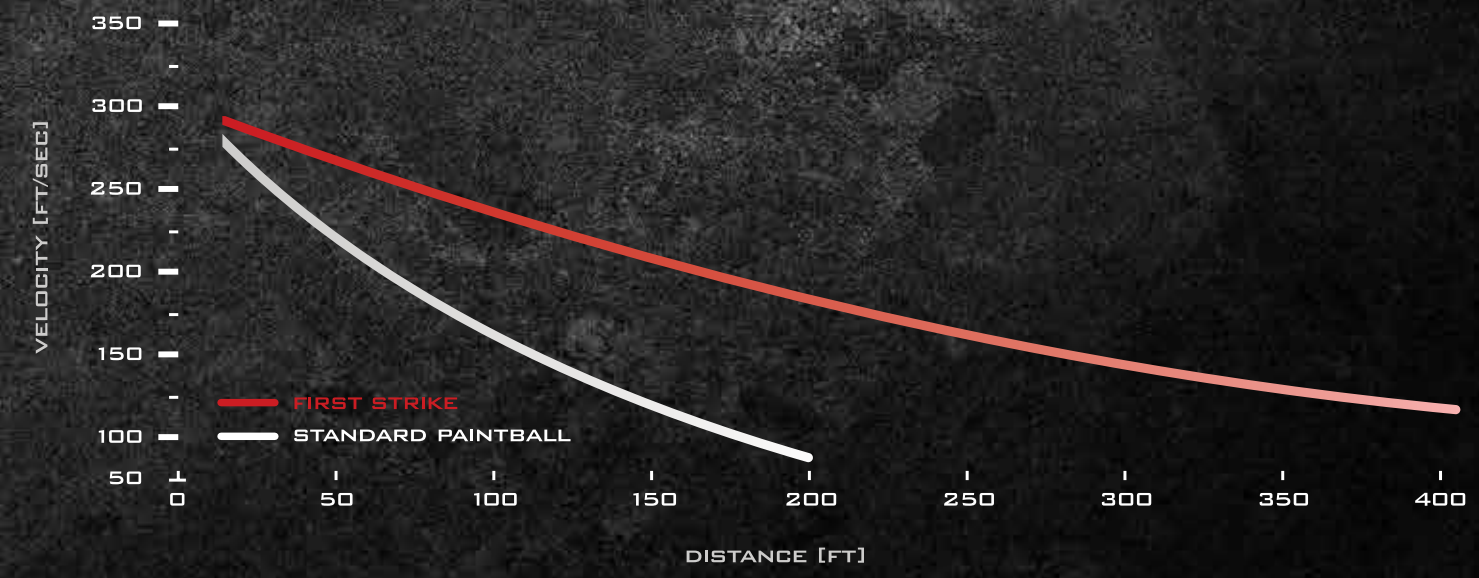

2X MORE RANGE