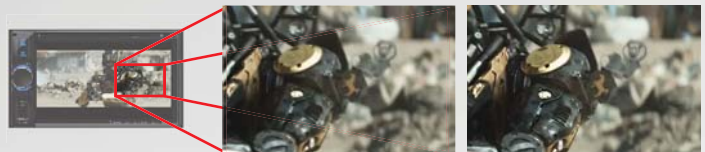

480p Video

720p Video

* Please see our website for details of compatible Android Phone / iPhone models. <http://www.clarion.com/us/en/support/index.html>

	Smart Access	DVD/CD	USB	Android™ Phone Ready	HDMI Aux Input	Built-in Bluetooth	HD Radio™	SiriusXM®	Pandora® internet radio	Audio Playback Media	
										MP3/WMA	MP3/WMA/AAC/FLAC/OGG
NX604	● *1	●	Rear	●	—	●	Built-in	Ready*2	● *1	● *4	—
FX504	● *1	—	Rear	●	—	●	—	Ready*2	● *1	● *5	—
NX404	—	●	Dual Rear	●	●	●	—	—	● *1	—	● *6
VX404	—	●	Rear	●	●	●	—	—	● *1	—	● *4
NZ503	—	●	Rear	—	—	●	Ready(THD400)	Ready*2	● *1	● *6	—
VZ401	—	●	Rear	—	—	●	Ready(THD400)	Sirius DC	—	● *6	—

* For details please visit the Clarion website. *1 Please see our website for details of compatible Smartphone. *2 SiriusXM Connect Vehicle Tuner *3 iPhone Only