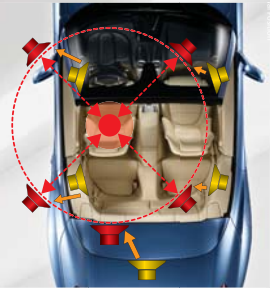

Digital Time Alignment

Bring a whole new level of reality to your mobile audio experience with Clarion's Time Alignment equipped CZ702. Now, you can compensate for less-than-perfect factory speaker locations by applying a delay to each speaker or pre-amp output to virtually relocate your speakers for crystal clear sound, incredible soundstage accuracy and amazing dynamics! It's easy to set up - just measure the distance from you to your speakers, enter the information and enjoy.