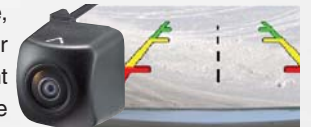

Rear View Camera Ready With Reverse Trigger

The NX404 and VX404 feature a dedicated Rear Vision Camera Input and trigger. Simply add a high resolution Clarion CC510 Camera and as soon as your put your car in reverse, you can see everything behind your vehicle. Thanks to the superior low-light sensitivity of the CC510, a clear image is visible even on the darkest of nights.