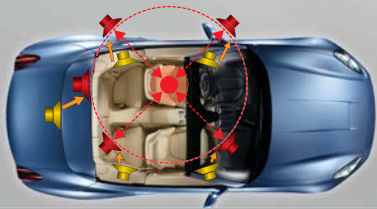

Intelligent VOICE™

powered by Google™

Intelligent Tune: Clarion's Exclusive Sound Processing Suite

Time Alignment

The relative output time of each speaker and pre-amp channel can be adjusted to create a stable and realistic sound performance. This advanced processing works to focus vocal images directly in front you for a front-row-center seat at a live performance.