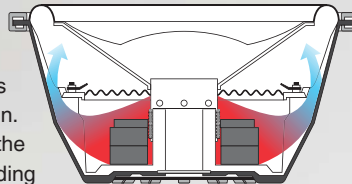

SPIDER EXHAUST TECHNOLOGY (S.E.T.)

Clarion subwoofers feature SET cooling to allow voice coil heat to escape from the area beneath the spider. SET also allows pressurized air to escape from beneath the spider. This improves overall speaker linearity, efficiency and reduces power compression. The PXW subwoofer allows hot air to escape through the spokes of the basket. This extends to below the spider mounting plateau, providing ventilation and cooling.