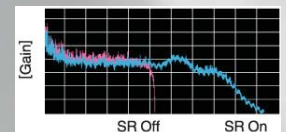

Sound Restorer

Lossy compression algorithms are great for reducing file size, but they sacrifice high frequency performance. Sound Restorer analyzes the frequency content of your music and recreates high frequency information that was lost during compression for a more realistic music experience.