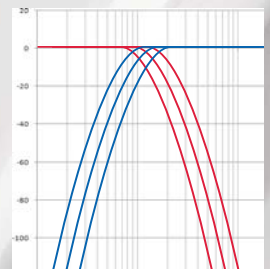

Built-In Electronic Crossovers

Maximizing the sonic potential of your speakers means operating them within the frequency range they were designed for. The Clarion CZ702 and CZ302 feature built-in electronic crossovers that function on both the preamp outputs and built-in power amplifier. The CZ302 features High- and Low-pass electronic crossovers and the CZ702 features the same, plus a 3-way configuration for low, midrange and high frequency filtering. Your system will sound better, play louder and your speakers will last longer.