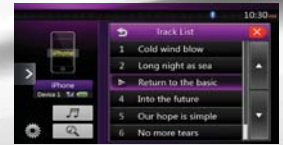

Link Your Digital Audio/ Video World To Your Car

Extensive Media Support for High-Quality Video and Audio Enjoyment

In addition to CDs and DVDs, the VX404 also supports playback of music and video files stored on iPod® and iPhone®, microSD cards and USB Flash Drives. Incorporation of a high-speed CPU enables high-quality H.264 720p video as well as FLAC (Free Lossless Audio Codec) audio files to be enjoyed in your car.

VX404

Power Output:
20W x 4 RMS (4Ω@14.4Vs1% THD+N)
Signal to Noise Ratio:
78dB (Ref: 1W into 4Ω)

2-DIN DVD MULTIMEDIA STATION WITH 6.2-INCH TOUCH PANEL CONTROL

Bluetooth® For Hands-free Communication & Stereo Audio Streaming

Built-in Bluetooth on the NX404 and VX404 provides hands-free voice communication that is compatible with a wide variety of mobile phones. A built-in microphone lets you talk and drive at the same time. You can stream music from compatible Bluetooth equipped devices, whether it's a mobile phone or a portable audio player. We have equipped the NX404 and VX404 with AVRCP 1.4 so you can navigate your music by Song Title, Album, Artist or Genre. Getting to your favorite song is easier than ever.