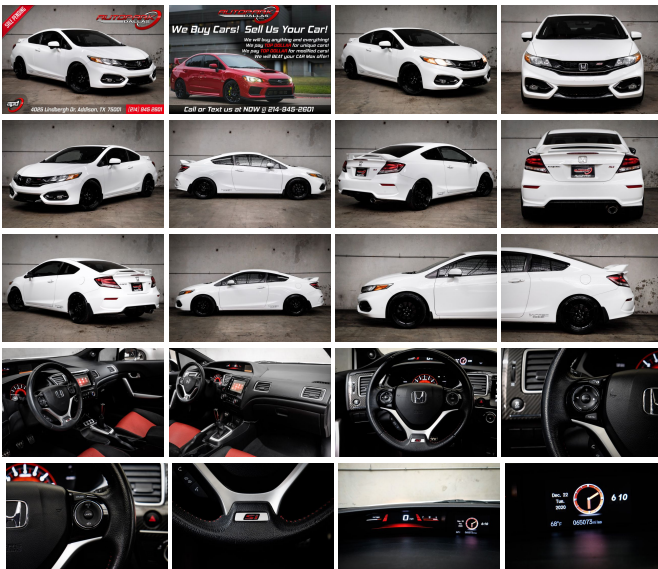

2014 Honda Civic Si w/ KONIG Wheels!

View this car on our website at autoparkdallas.com/6892922/ebrochure

Website Price **\$15,995**

Specifications:

- Year:** 2014
- VIN:** 2HGFG4A59EH700059
- Make:** Honda
- Model/Trim:** Civic Si w/ KONIG Wheels!
- Condition:** Pre-Owned
- Body:** Coupe
- Exterior:** Taffeta White
- Engine:** Engine: 2.4L I-4 DOHC 16-Valve i-VTEC
- Interior:** Black/Red Cloth
- Transmission:** Transmission: Close-Ratio 6-Speed Manual
- Mileage:** 65,073
- Drivetrain:** Front Wheel Drive
- Economy:** City 22 / Highway 31

AutoPark Dallas is excited to offer you this Lowered Taffeta White 2014 Honda Civic Si on KONIG Wheels for sale! True to the Honda 30-year-old formula of cost effective, light, and high-revving entertainment that can last for years on end. Honda's Civic Si holds a special place in all our 'Love for Speed' hearts with smooth and zingy capabilities that are enhanced by the modifications that this particular Si has! The KONIG Wheels bring a noticeable presence out of this JDM whip and the BCRacing Coilover Kit lowering your center of gravity provides more down-force that lets you rip through corners! This Civic Si is truly a naturally aspirated blast and is ready for its next adventure, but for now is parked here in our indoor 16,000 Sq Ft Showroom located in Dallas , Texas amongst our inventory of 100+ other Performance / Modified and Luxury cars!

Taffeta White Exterior
Black & Red Civic Si Cloth Interior
Hands Free Bluetooth
Honda LaneWatch Right Side Camera
Push Button Start
Back-Up Camera w/ Guide Lines
Powered Sunroof
Comfort Access Keyless Entry
Single-Zone Air Conditioning
CD & AUX Capable
Bluetooth Audio Streaming
Cruise Control
Daytime Running Lights
Steering Wheel Mounted Controls
2.4L I-4 DOHC 16-Valve i-VTEC Engine
6-Speed Manual Transmission
Front Wheel Drive
Professionally Detailed!
Well Maintained!
*** Free CarFax Report !***
AND SO MUCH MORE!!!