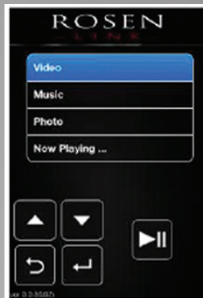

APP BASED CONTROLS