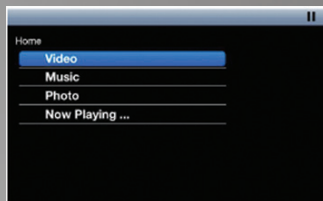

ON-SCREEN & DEVICE MENU

ON-SCREEN MOVIE COVER ART