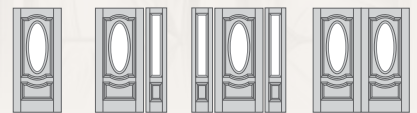

Belleville® Mahogany Textured with
SONNET™ GLASS

BLTSL-152-467-X
BLT-137-467-4

5

Belleville® Oak Textured with
ROZET™ GLASS

BAR-303-BR3-2V

4

Barrington® Oak Textured with
PANAMA (BR3) GLASS

traditional