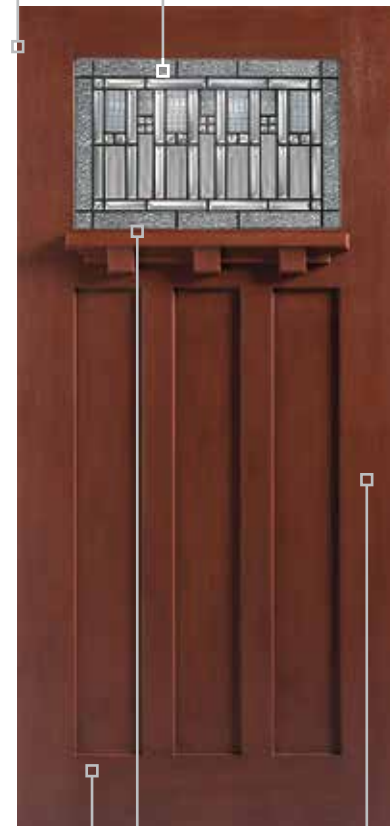

BARRINGTON® CRAFTSMAN FIBERGLASS

Matching Mahogany or Oak Wood Stiles

Custom Factory Glazing

integrated flush-glazing creates clean, mission-style lines