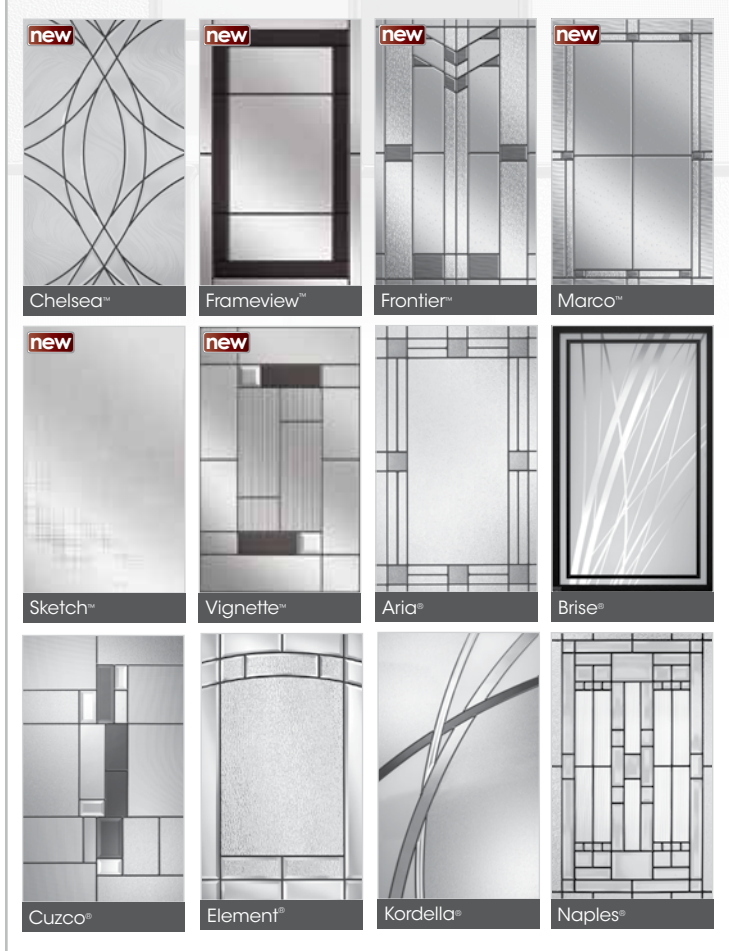

distinct door collections

for every style

masonite
EXPO™ p8

ARTISTIC
CONTEMPORARY
SLEEK