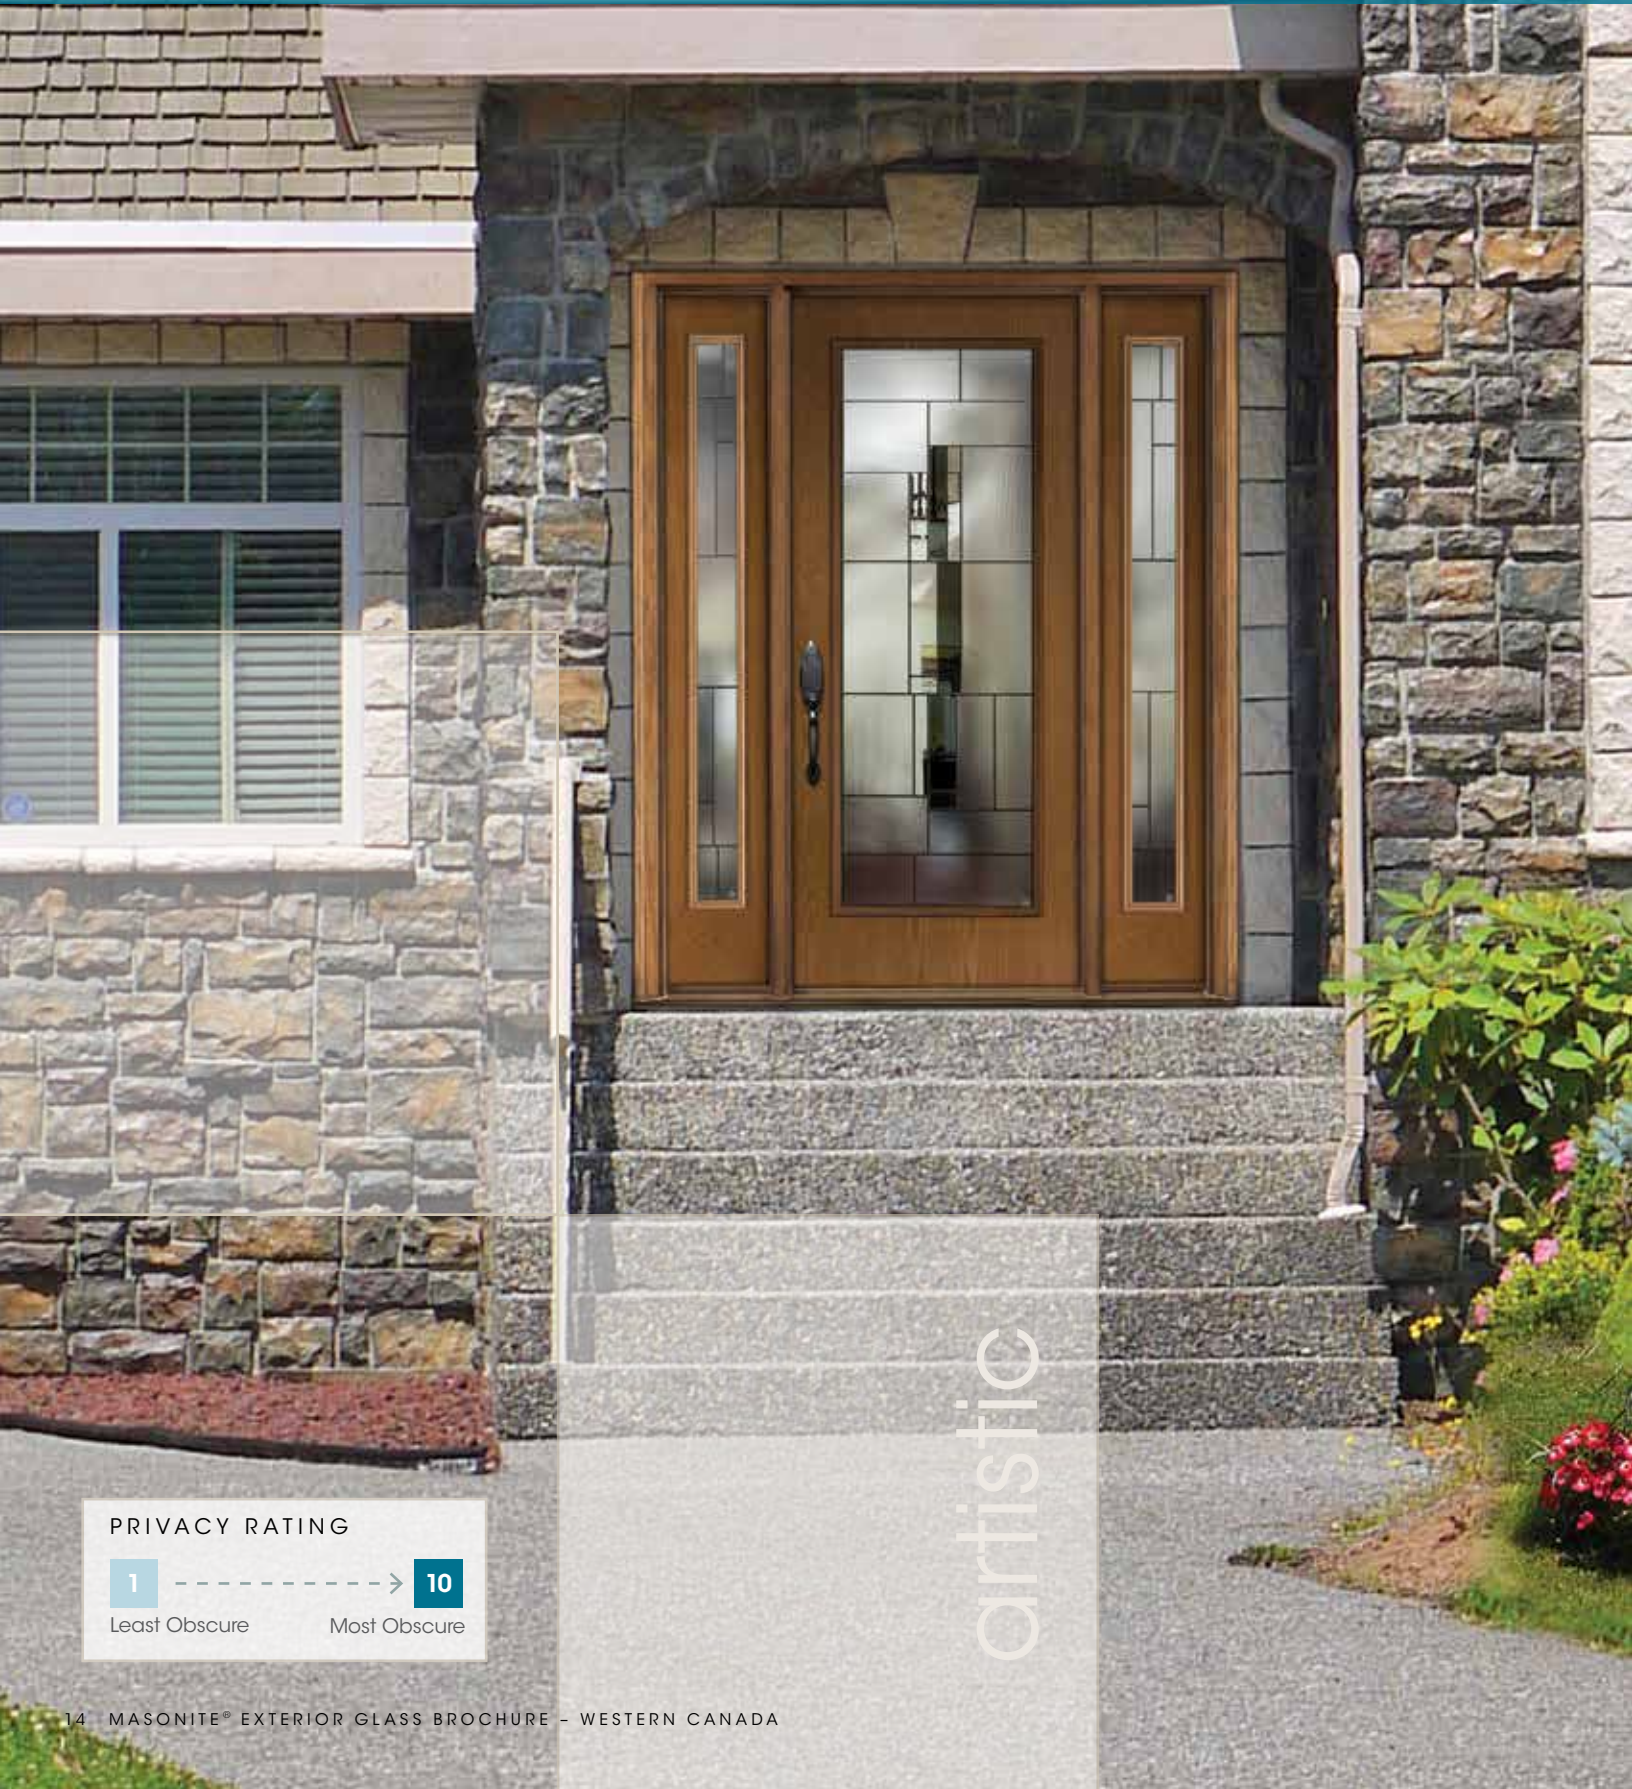

Belleville® Mahogany Textured Craftsman with
CHELSEA™ GLASS

MHD-122-389-X
MHDSL-152-389-X

7

Masonite® HD Steel with
SKETCH™ GLASS

masonite
EXPO™

ARTISTIC | CONTEMPORARY | SLEEK

PRIVACY RATING

artistic