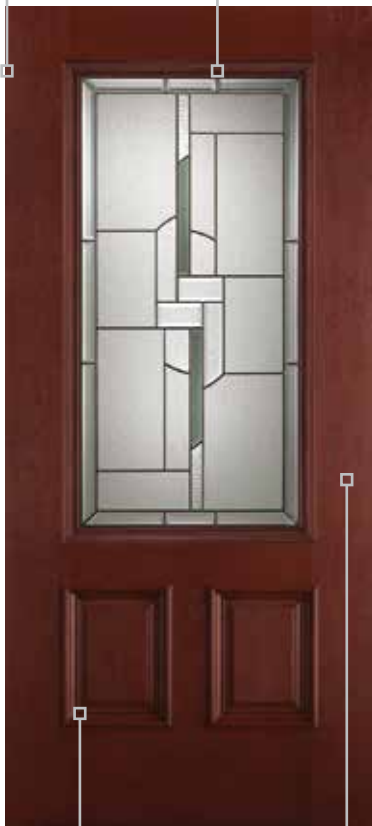

Matching Mahogany or Oak Wood Stiles

Custom Glass Frame Profile
factory-glazed with a matching frame profile for a seamless look

Oak

Mahogany

Oversized Lock Block

accommodates premium hardware for added security