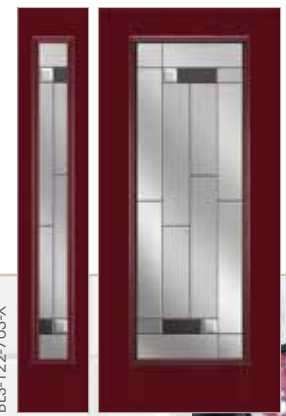

4

Belleville® Oak Textured with
MARCO™ GLASS

BLSSL-152-703-X
BLS-122-703-X