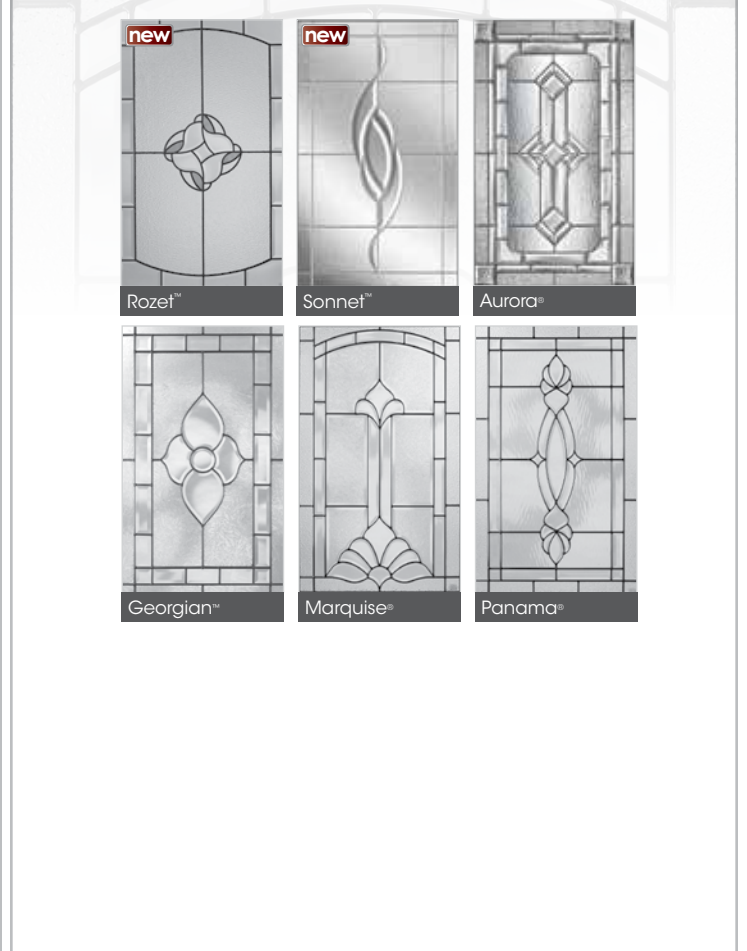

masonite
Classic™ p16

ELEGANT
TRADITIONAL
TIMELESS