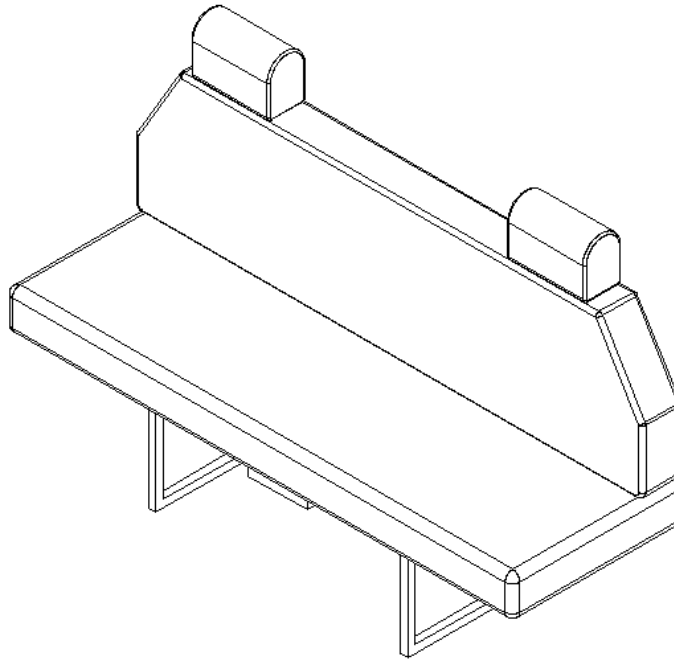

2016 INTERSTATE MOTORHOME UPHOLSTERY, SOFA, SEATS

Sofa, Power