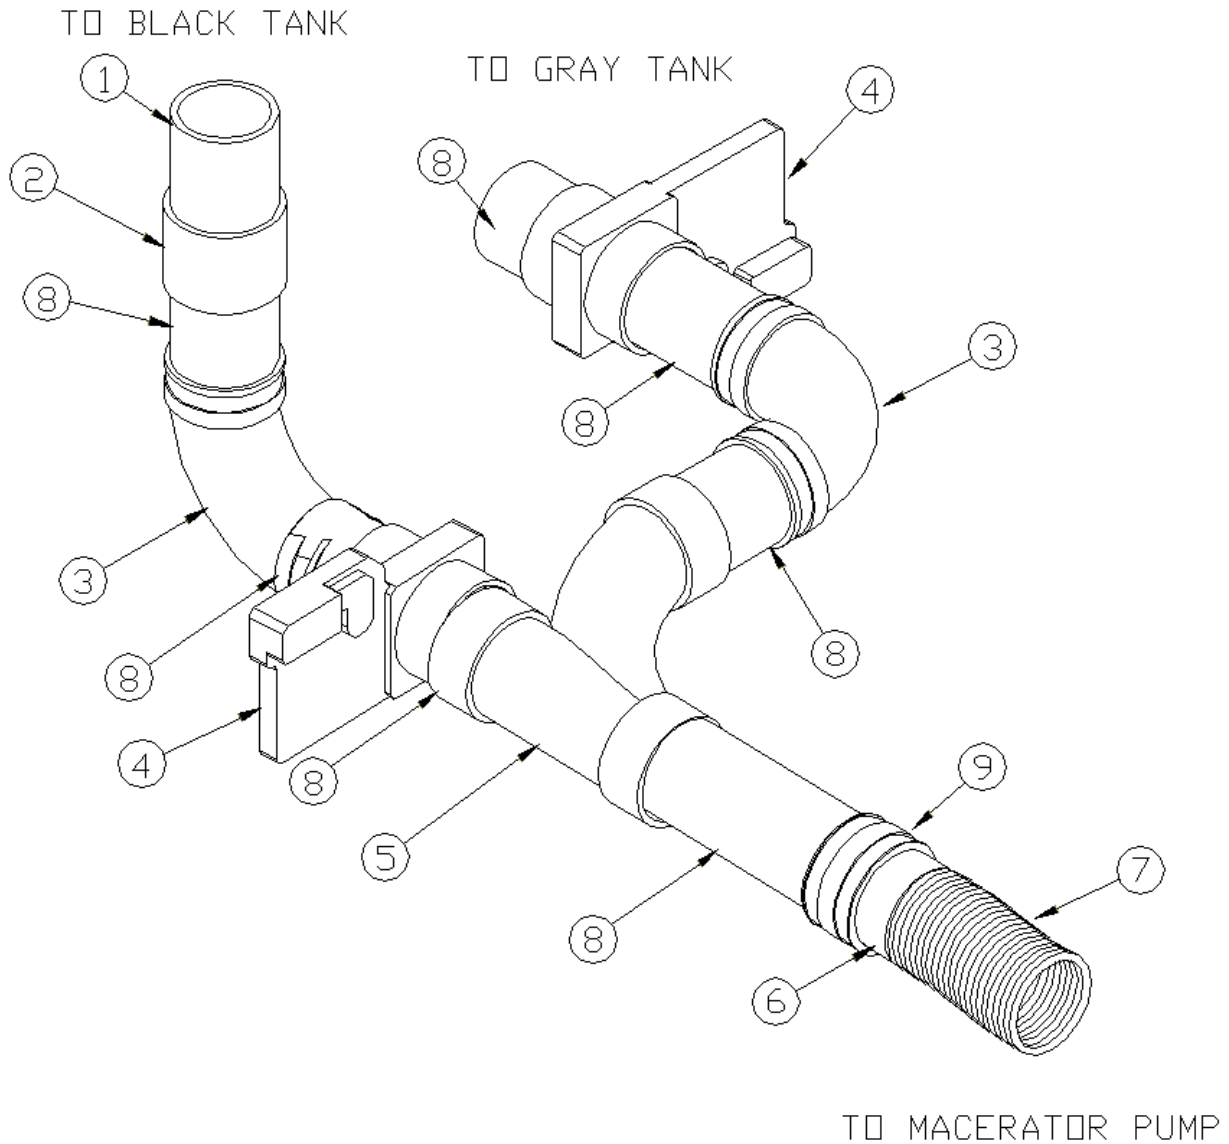

## Drain System, From Tanks to Pump, Lounge

- |              |  |
|--------------|--|
| 1. 601267-04 | Nipple, 3" Diameter, Threaded One End, 10" Long  |
| 2. 600253    | Coupling, 3"                                     |
| 3. 602181    | Elbow, 3" Flexible                               |
| 4. 512411    | Valve, Electric, Waste                           |
| 5. 600187    | 3" Wye, Comb And 1/8 Bend                        |
| 6. 602205-04 | Adaptor For 3" Connection Hose                   |
| 7. 602205-05 | 3" Flexible Connection Hose, 3' Long, W/2 Clamps |
| 8. 601160-04 | Pipe, ABS DVW, 3"                                |
| 9. 600289    | Calder Coupling 3in (Rubber)                     |
| 512410       | Harness, Dump Valve                              |
| 602205-10    | Valve, drip proof, w/2 adaptor for reel hose     |