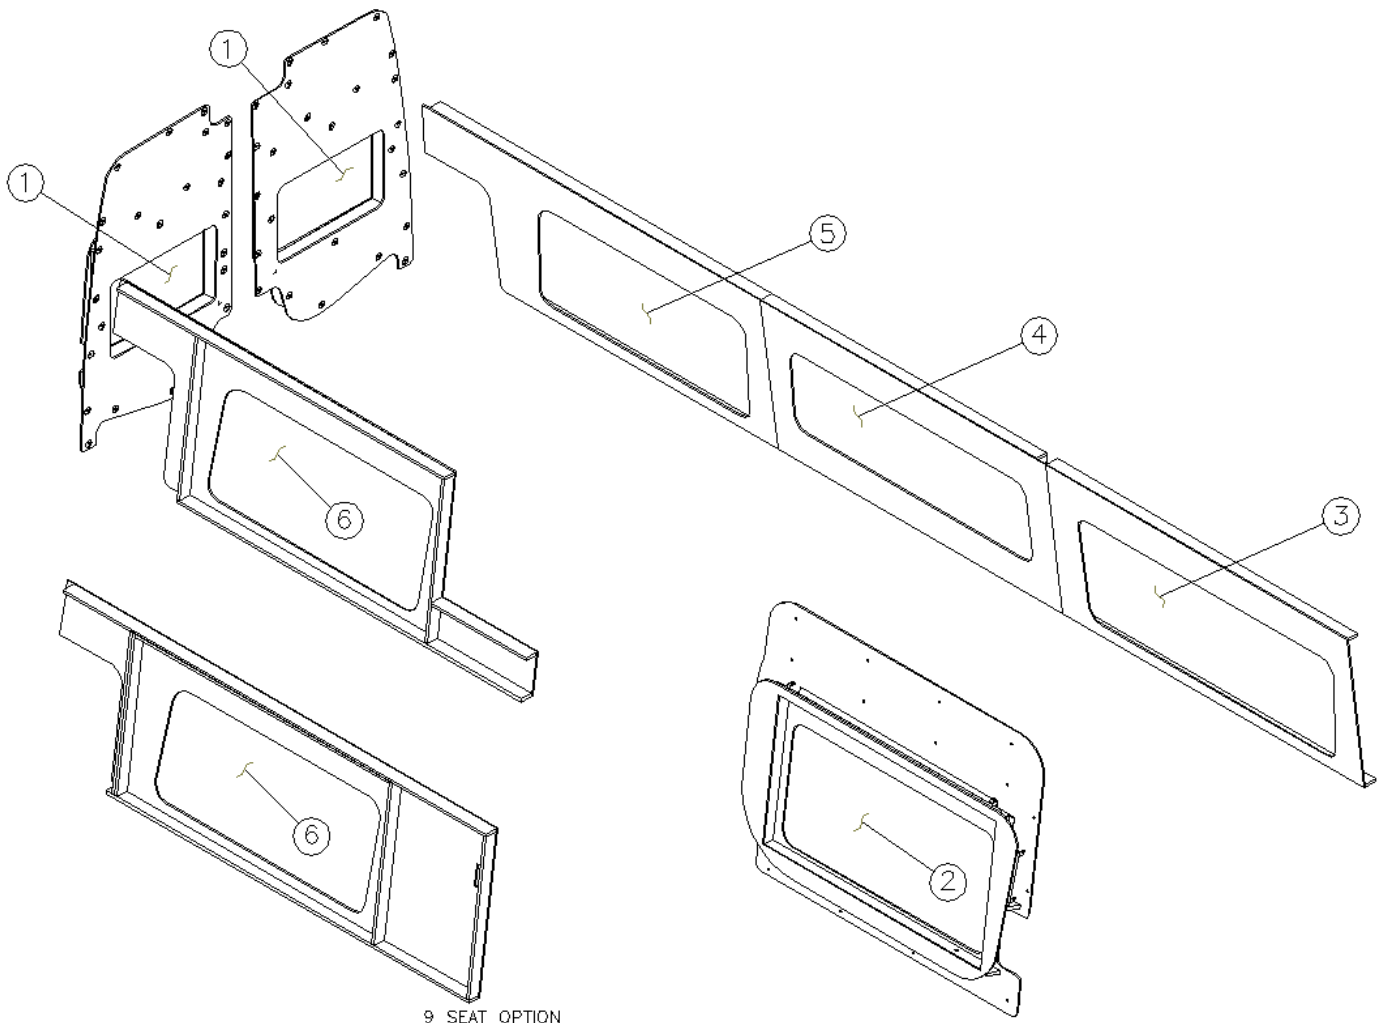

2016 INTERSTATE MOTORHOME SHADES

Power Shades, Lounge, Twin, & CSA

9 SEAT OPTION

1. 704191-01	Power roller shade, 21.25 x 17.5
2. 704191-02	Power roller shade, 41.88 x 23.5
3. 704191-07	Power roller shade, 57 x 25.5
4. 704191-05	Power roller shade, 51.88 x 25.5
5. 704191-04	Power roller shade, 50.25 x 25.5
6. 704191-03	Power roller shade, 49.38 x 25.5
704191-17	16 Channel RF remote
704113-02	Velcro hook