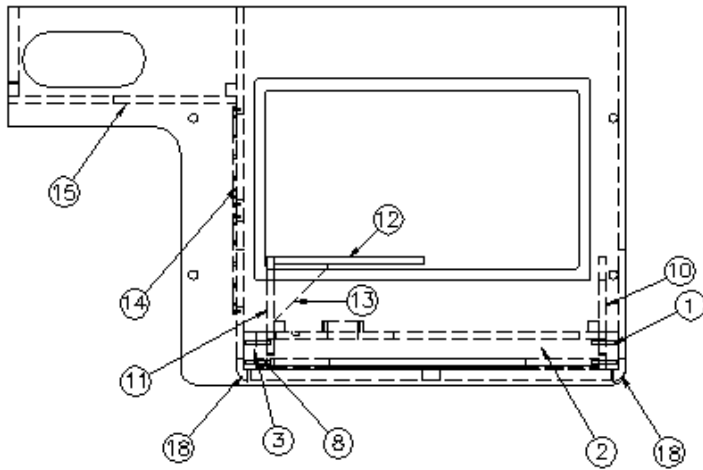

2016 INTERSTATE MOTORHOME FURNITURE, LOUNGE

Dinette Seat, RS, Lounge & Grand Tour, Walnut

Parts Listed on Next Page