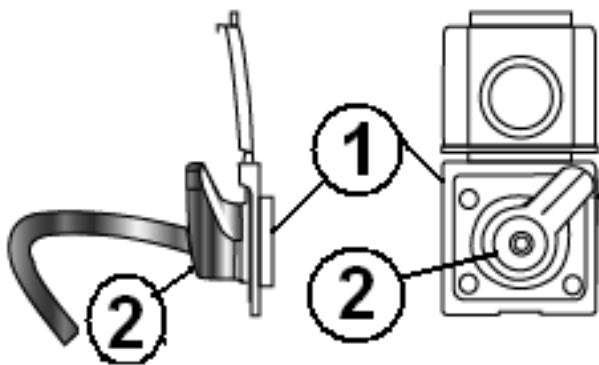

Exterior Shower

1. 602288-01 Shower Base Outlet
2. 602288-02 Shower Hose/Valve

City Water Hook-Up

- 601392-05 City water hookup w/regulator
- 602209-04 Hose, Potable water, Clear, 3/4" ID