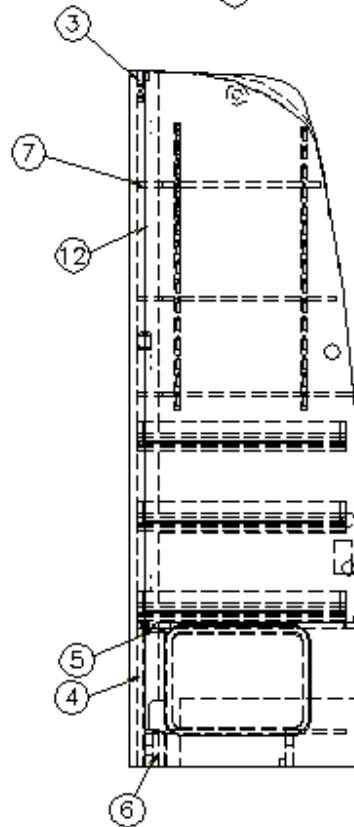

2016 INTERSTATE MOTORHOME FURNITURE, GALLEY

Pantry/Wardrobe, RS, Grand Tour, Onyx

Parts Listed on Next Page