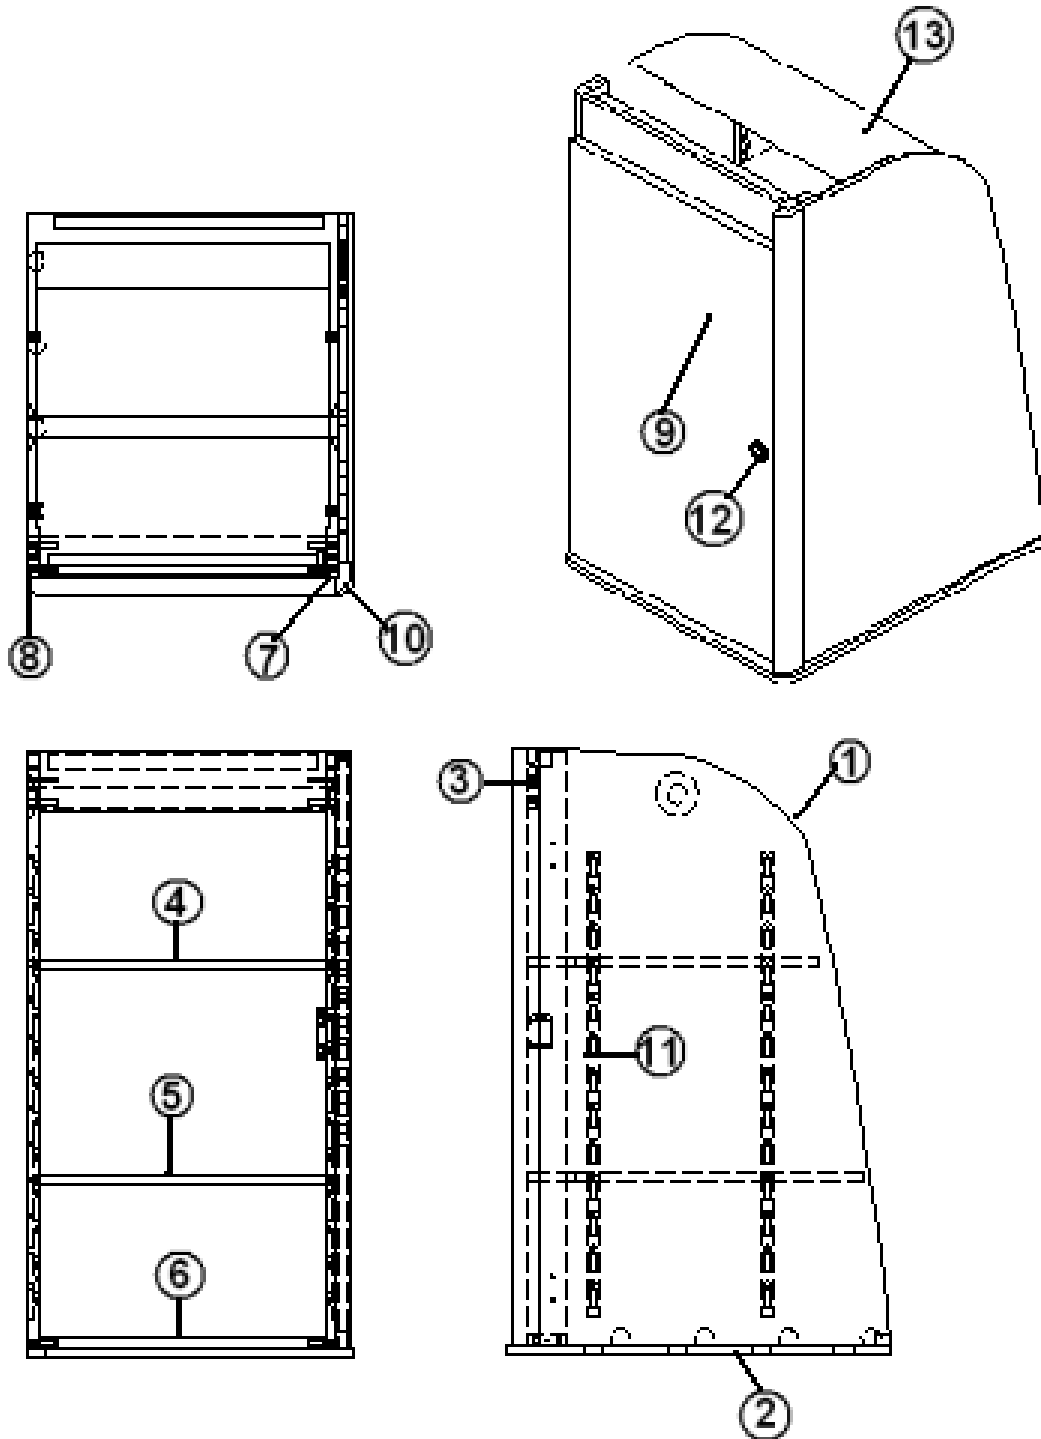

2016 INTERSTATE MOTORHOME FURNITURE, LOUNGE

Wardrobe, Hanging, CS, Lounge, Walnut

Parts Listed on Next Page