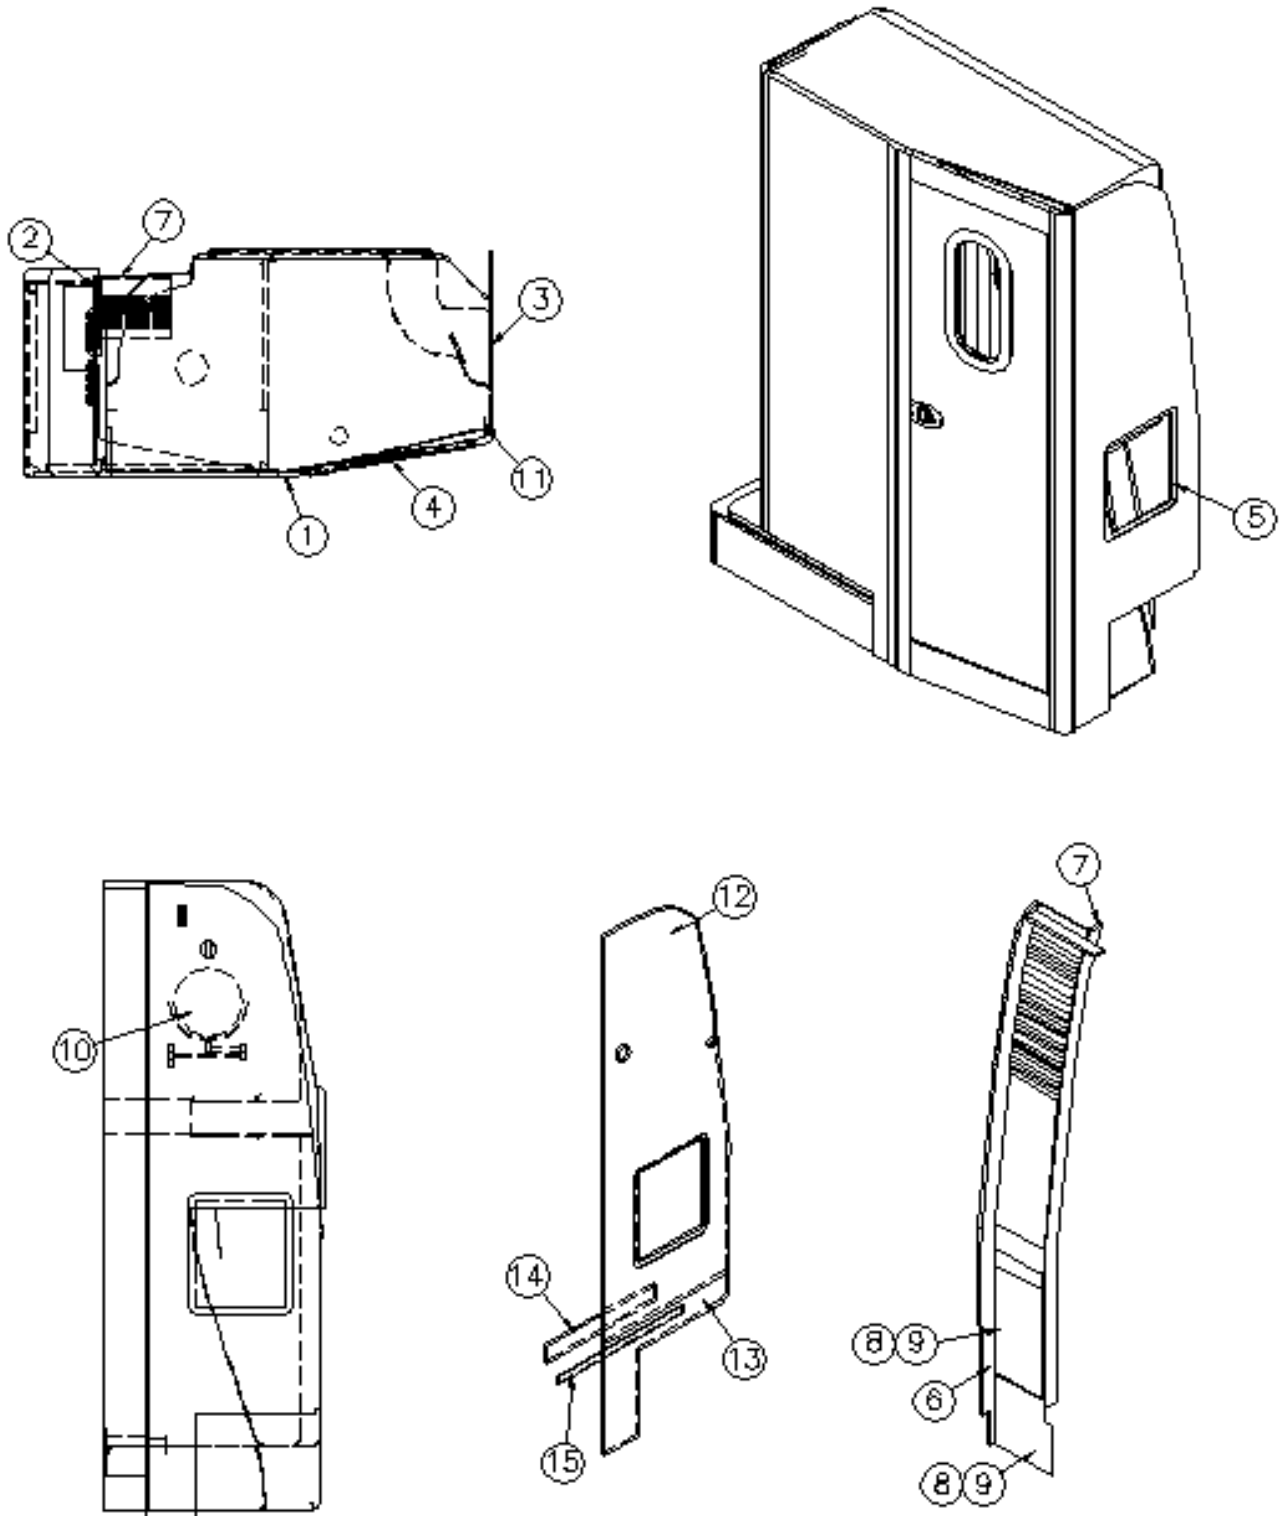

2016 INTERSTATE MOTORHOME FURNITURE, LAVATORY

Wet Bath Module, Lounge, Twin & CSA, Lt Camel

Parts Listed on Next Page