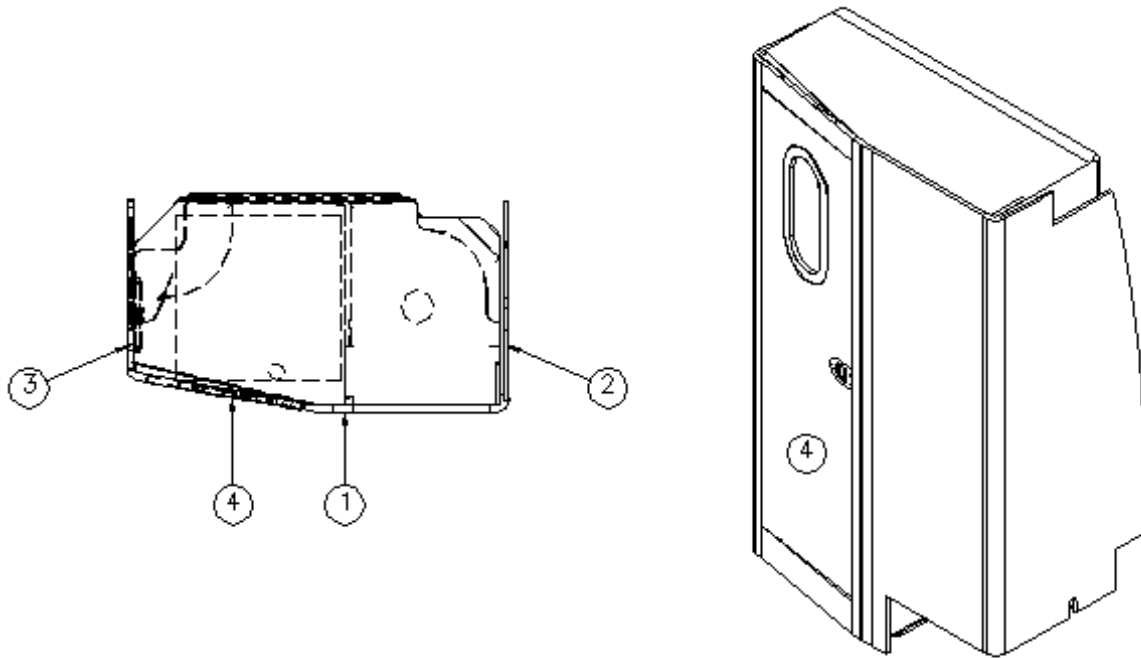

2016 INTERSTATE MOTORHOME FURNITURE, LAVATORY

Wet Bath Module, Grand Tour & GT Twin, Walnut

Parts Listed on Next Page