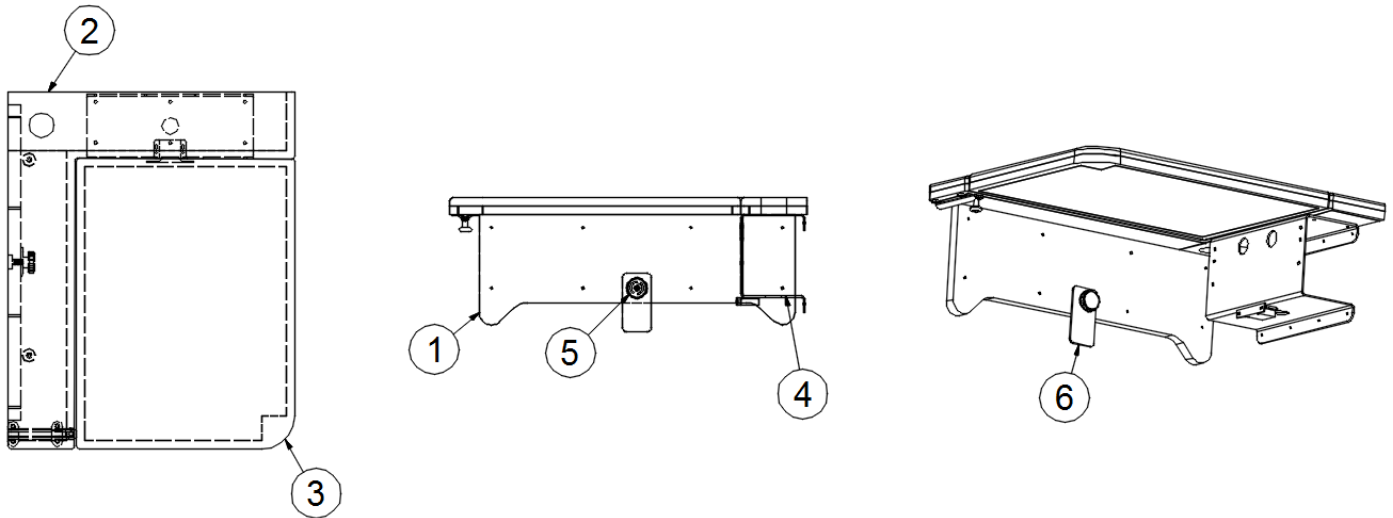

2016 INTERSTATE MOTORHOME FURNITURE, LOUNGE

Flip Table Area, Grand Tour, Onyx

968169-16

Flip Table Area Assembly

1. 968169-161	Panel, 6.66 x 19
2. 602387	Credenza top, Corian
3. 602386	Flip table, Corian
4. 454987	Bracket, Flip table
5. 382095	Knob, Knurled
6. 454721	Bracket, Pedestal table storage
381136	Rubber bumper
382092-01	Bracket, Hinged spring
454989	Bracket, Flip table brace
382260	Slide bolt, 4"
381209-01	Grommet w/cap, Black
381228-02	Catch, Grabber door
365346-02	Edgebanding, .94", Midnight