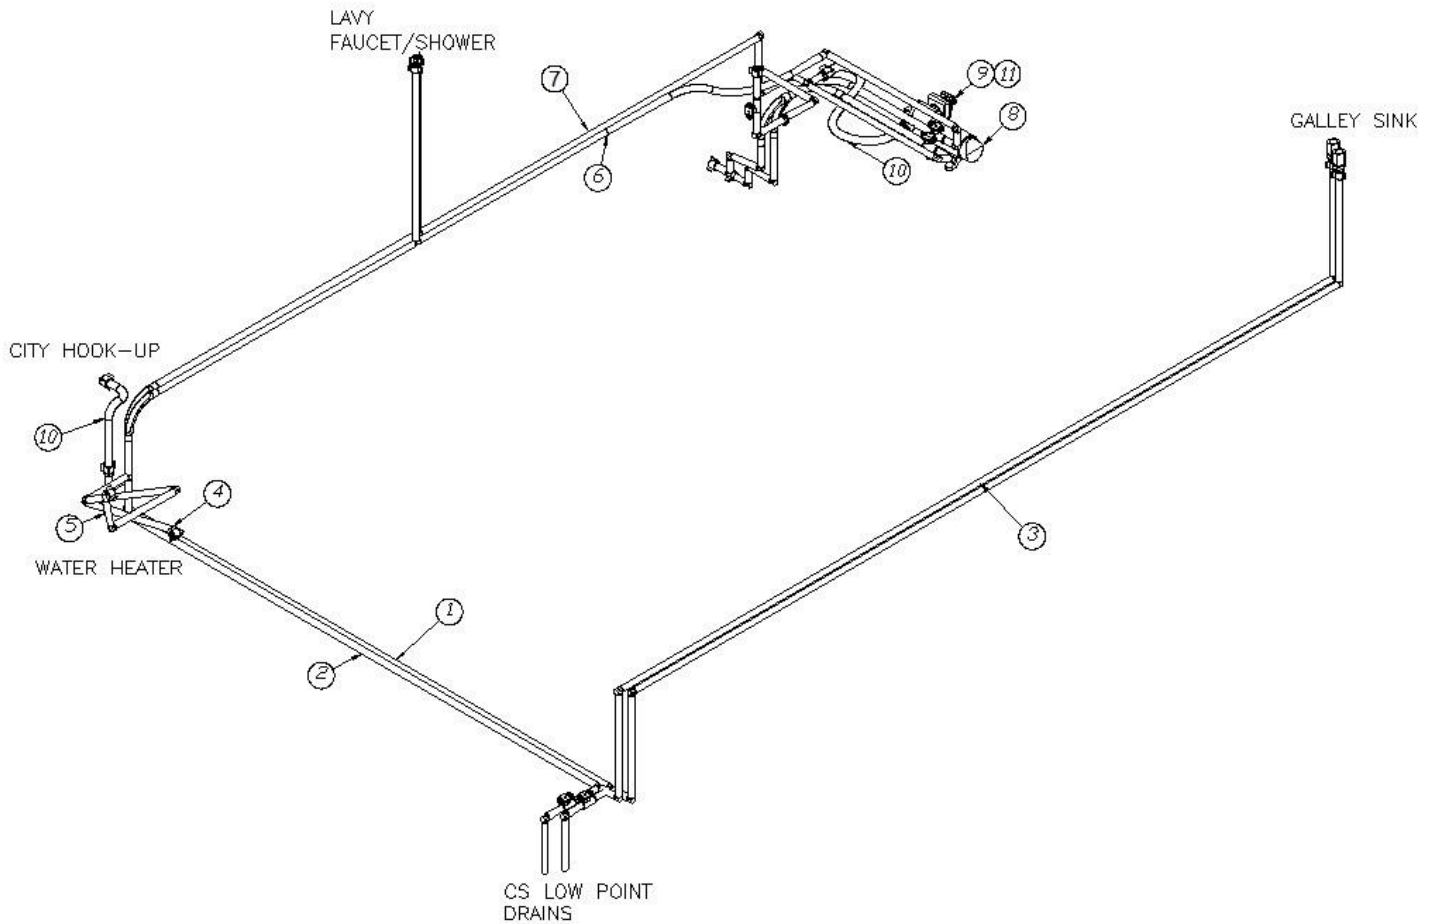

2016 INTERSTATE MOTORHOME PLUMBING, FRESHWATER

Freshwater System: Pump, Lines, & Fittings, Grand Tour

943778

Fresh Water Layout

1. 943778-01	Cross car, Cold
2. 943778-02	Cross car, Hot
3. 943778-03	CS water lines
4. 943778-04	Water heater cold lines
5. 943778-05	Water heater hot lines
6. 943778-06	RS water lines, Cold
7. 943778-07	RS water lines, Hot
8. 602177-01	Pump, Water Flojet
9. 602177-02	Strainer, Mini assembly
10. 602186	Flex hose, 20", Swivel connection
11. 602177-05	Quick connect, Pump, .5", 90°