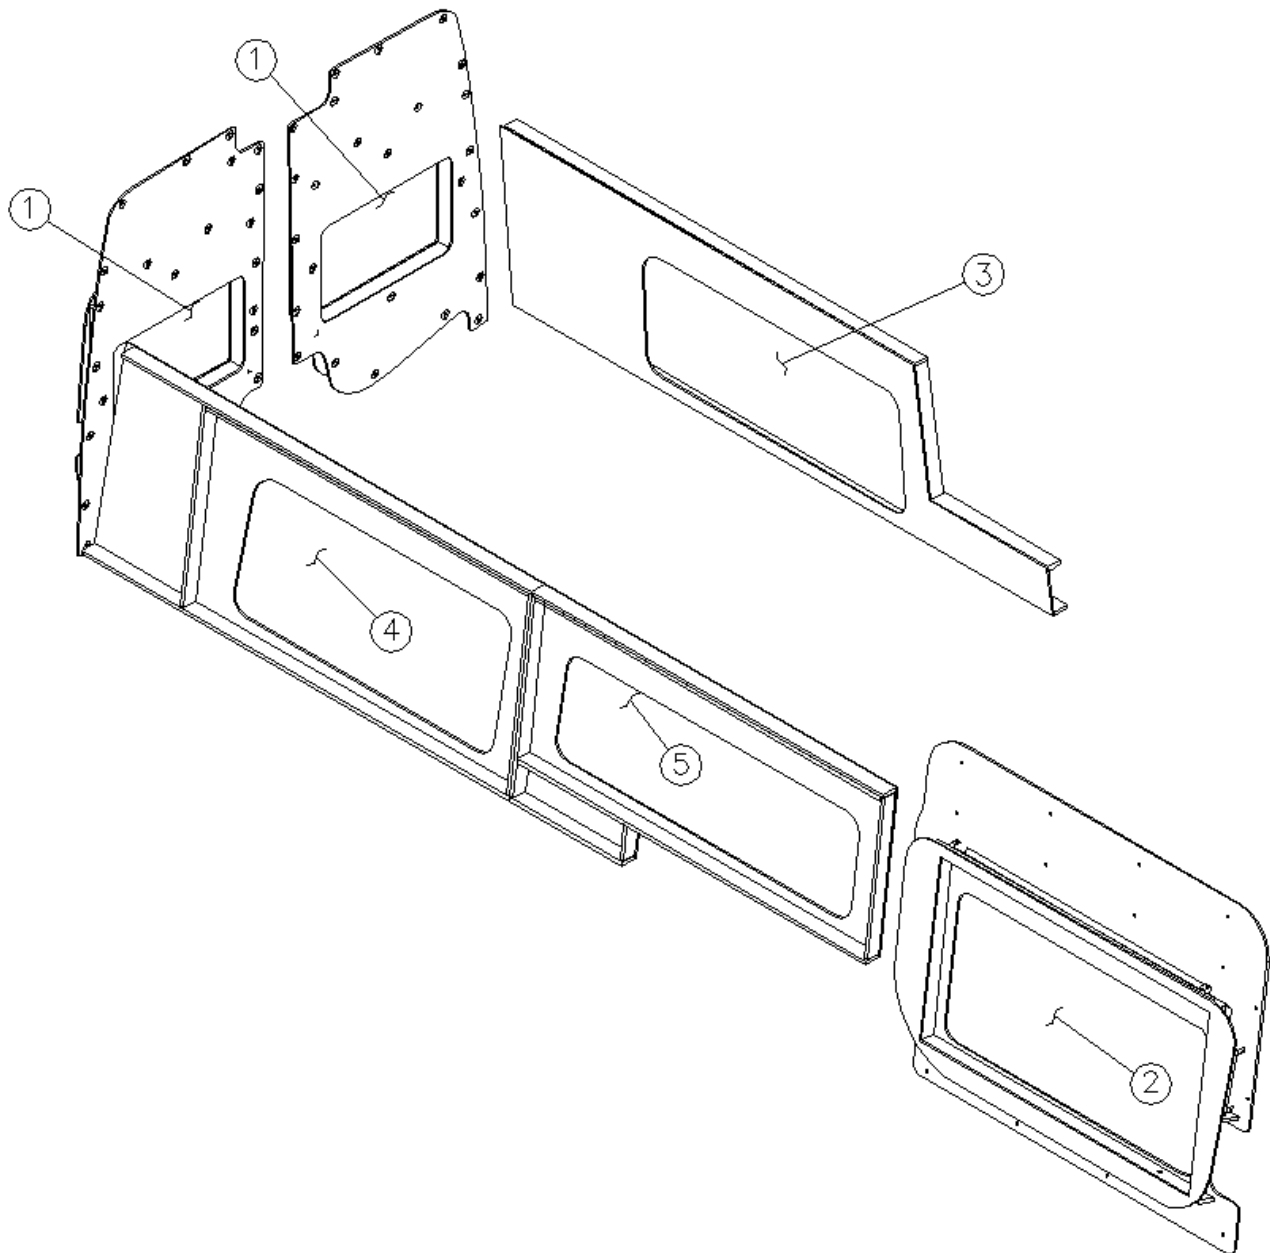

2016 INTERSTATE MOTORHOME SHADES

Power Shades, Grand Tour

1. 704191-01	Power roller shade, 21.25 x 17.5
2. 704191-02	Power roller shade, 41.88 x 23.5
3. 704191-03	Power roller shade, 49.38 x 25.5
4. 704191-04	Power roller shade, 50.25 x 25.5
5. 704191-08	Power roller shade, 53.88 x 20.5
704191-17	16 Channel RF remote
704113-02	Velcro hook