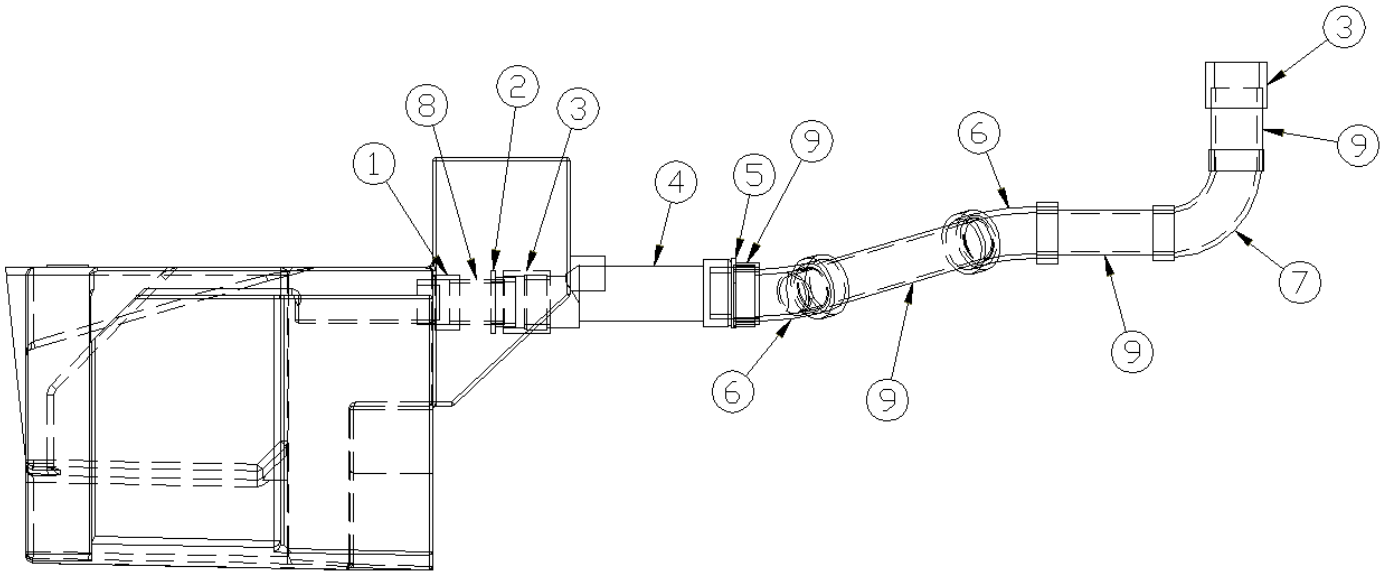

2016 INTERSTATE MOTORHOME PLUMBING, DRAIN

Drain System, Below Floor to Shower, Lounge

1. 602194	Adaptor, PVC, 1.125 HUB x MPT
2. 602215	Bushing, 1.5" X 1.25", PVC
3. 602212	Adapter, 1.5" FPT X 1.5" Slip PVC
4. 690603-01	Valve, Hepvo, Waste
5. 602214	Adapter, 1.5" MPT X 1.5", Slip PVC
6. 600030	Ell ABS, 45degrees, long turn
7. 600035	Ell, Long sweep, 1-1/2"
8. 602195	Pipe, 1.25" white PVC
9. 601160-02	Pipe, ABS DVW, 1.5"
602382	Grey water tank