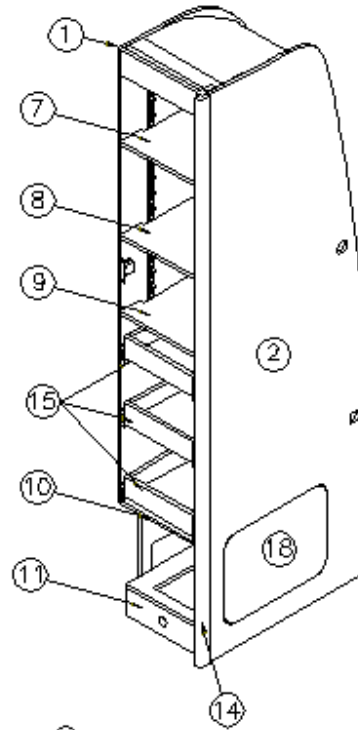

2016 INTERSTATE MOTORHOME FURNITURE, GALLEY

Pantry/Wardrobe, RS, Grand Tour, Walnut

Parts Listed on Next Page