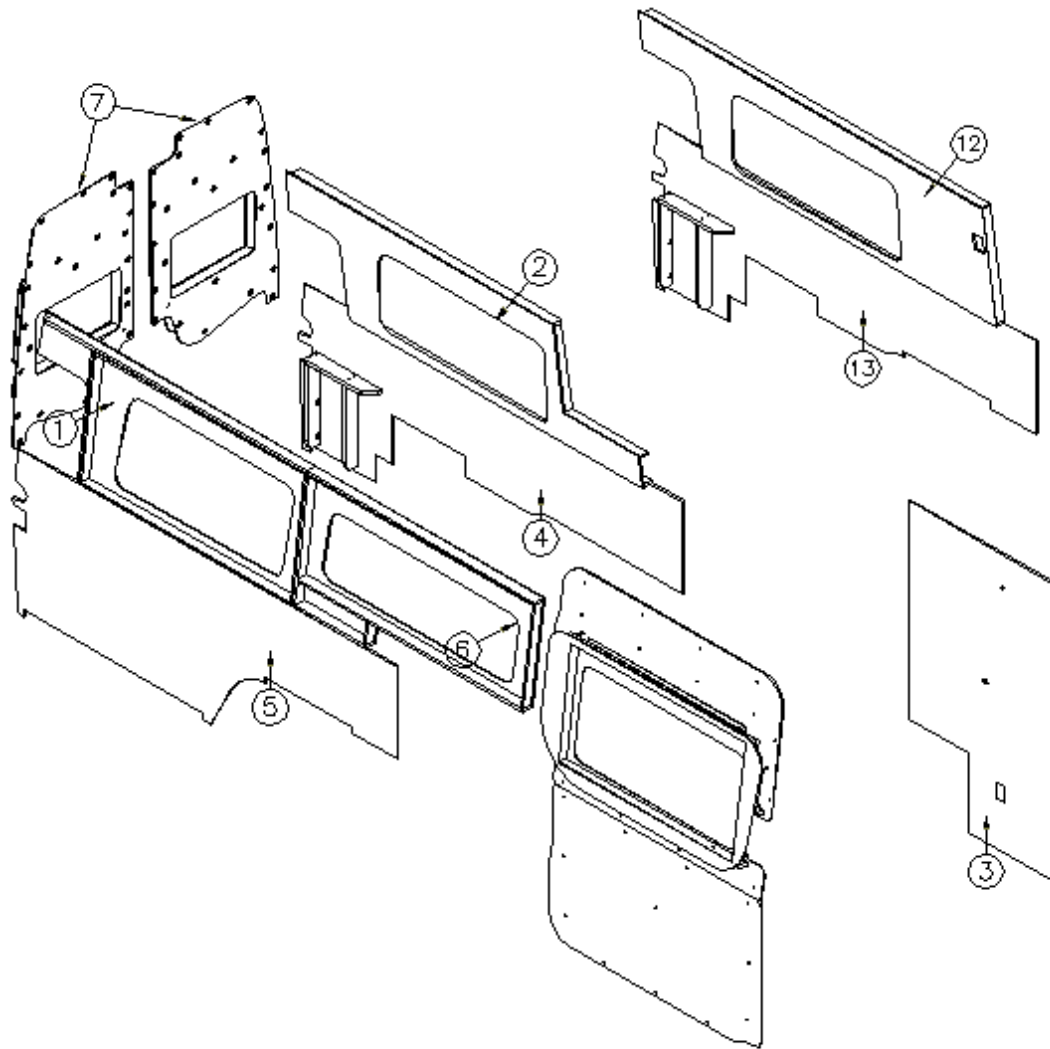

2016 INTERSTATE MOTORHOME INTERIOR SHELL

Interior Panels & Window Boxes, Grand Tour & GT Twin

Parts Listed on Next Page