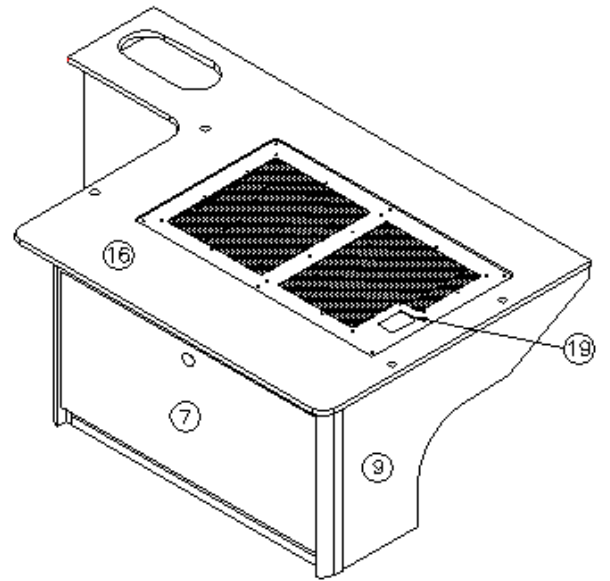

2016 INTERSTATE MOTORHOME FURNITURE, LOUNGE

Dinette Seat, RS, Lounge & Grand Tour, Walnut

Parts Listed on Next Page