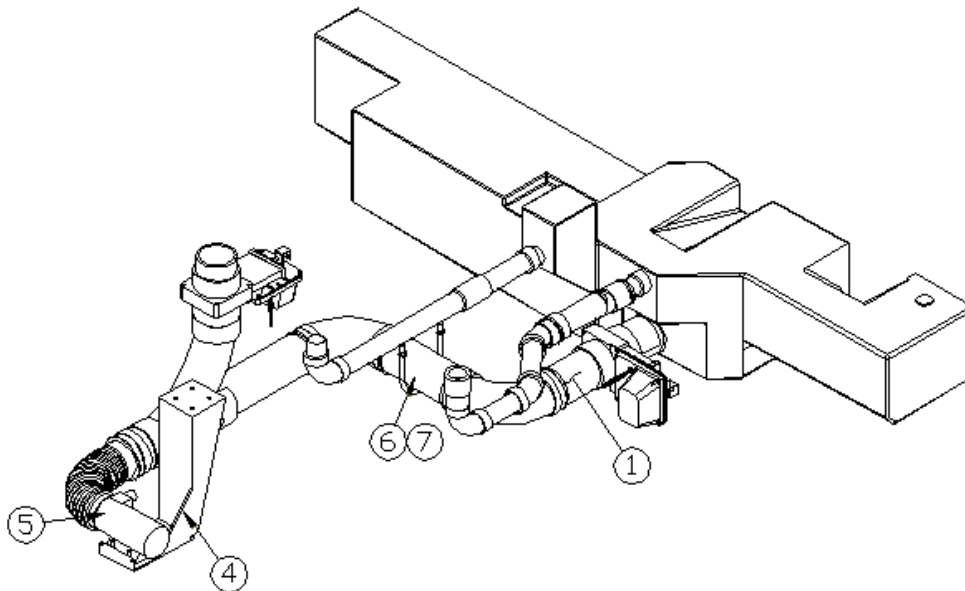

2016 INTERSTATE MOTORHOME PLUMBING, DRAIN

Drain System, Below Floor, Grand Tour

1. 943779-01	Drains, From tanks to pump
2. 943779-02	Drain, Below floor from galley
3. 943779-03	Drain, Below floor from shower
4. 602205-02	Mounting bracket, Macerator
5. 602176	Pump, Macerator flojet
6. 340073-13	Clamp, Muffler, 4"
7. 381509	Hanger, Universal swivel