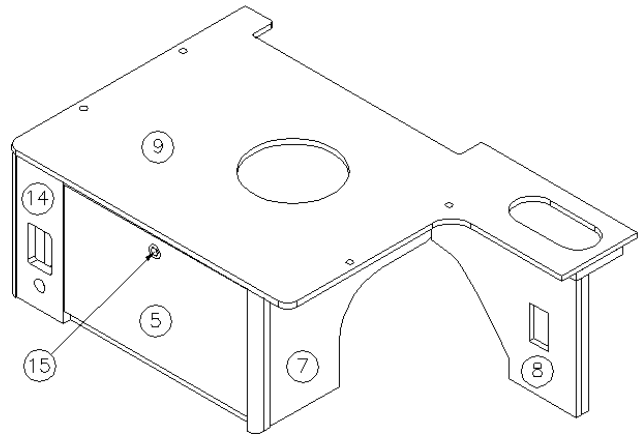

2016 INTERSTATE MOTORHOME FURNITURE, LOUNGE

Dinette Seat, CS, Lounge & Grand Tour, Lt Camel

968136-18

CS Dinette Seat Base Assembly

1. 968136-181	Panel, 2.5 x 13.25
2. 968136-182	Panel, 2.5 x 13.25
3. 968136-183	Panel, 2.5 x 23.5
4. 968136-184	Panel, 2.5 x 23.5
5. 968136-185	Panel, 19.25 x 11.62
6. 968136-186	Panel, 1.76 x 13.25
7. 968136-187	Panel, 23.5 x 13.25
8. 968136-188	Panel, 15.36 x 13.25
9. 968136-189	Panel, 25.31 x 41.42
10. 801706-0018	Corner trim, 90°, 1" radius, Asian Sand
11. 968136-1818	Panel, 7 x 25
12. 968136-1819	Panel, 2.5 x 23.5
13. 968136-1820	Panel, 2.5 x 11
14. 968136-1821	Panel, 4.88 x 13.24
15. 382059-01	Knob, Push/pull
381607-11	Hinge assembly
365344-01	Edgebanding, .63", Pearl Bisque
365344-02	Edgebanding, .94", Pearl Bisque