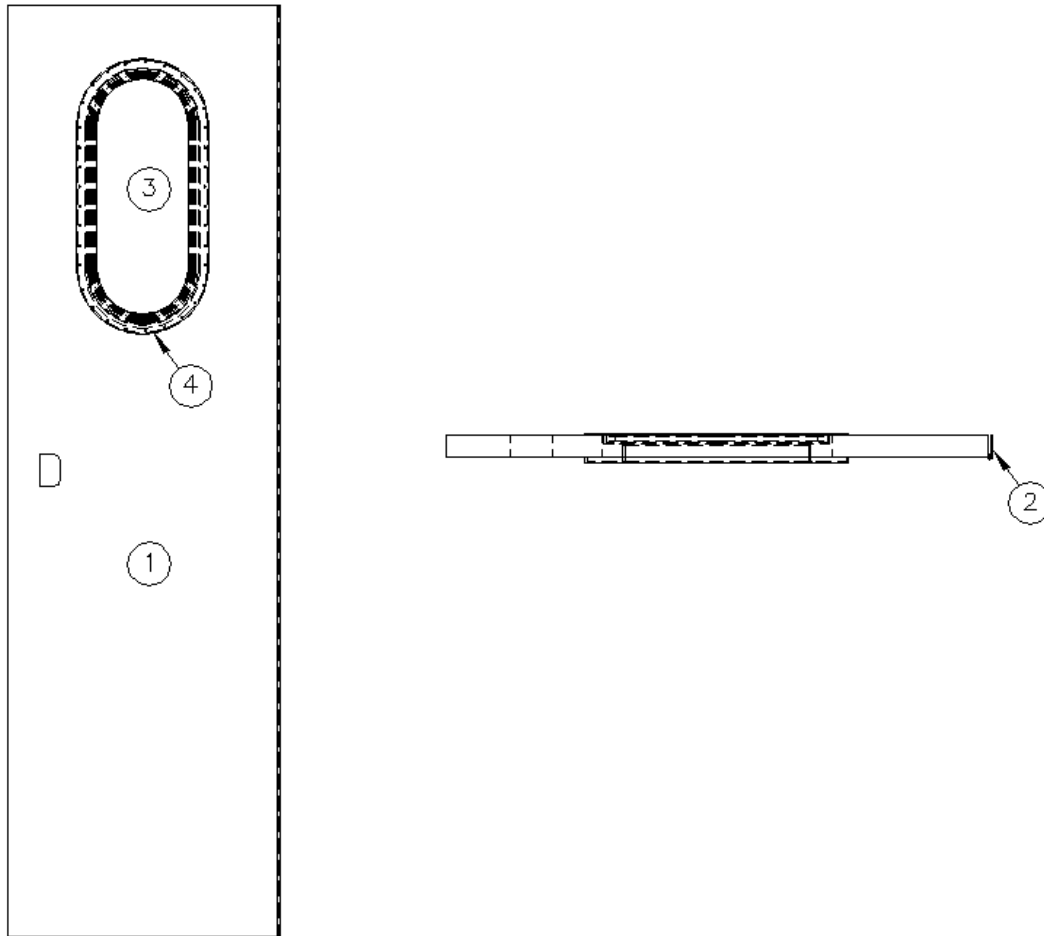

2016 INTERSTATE MOTORHOME FURNITURE, LAVATORY

Lavatory Door, Aft

967218-16	Lavatory, Aft Door, Onyx
967218-18	Lavatory, Aft Door, Lt Camel
967218-02	Lavatory, Aft Door, Walnut

1. 967218-161	Panel, 19" X 65.13", Onyx
967218-181	Panel, 19" X 65.13", Lt Camel
967218-021	Panel, 19" X 65.13", Walnut
2. 380458	Piano Hinge, 1/8" Pin
3. 371438	Window, Bath Door
4. 203761-01	Trim stack, Window, 18"
203333-02	Glass, Bath door window
382055	Latch, Privacy, Omni, Lavatory Door
801815-0019	Block, Wood, Door Catch, Onyx
801815-0018	Block, Wood, Door Catch, Lt. Camel
801815-002	Block, Wood, Door Catch, Walnut
382061	Striker, Omni Flat Latch