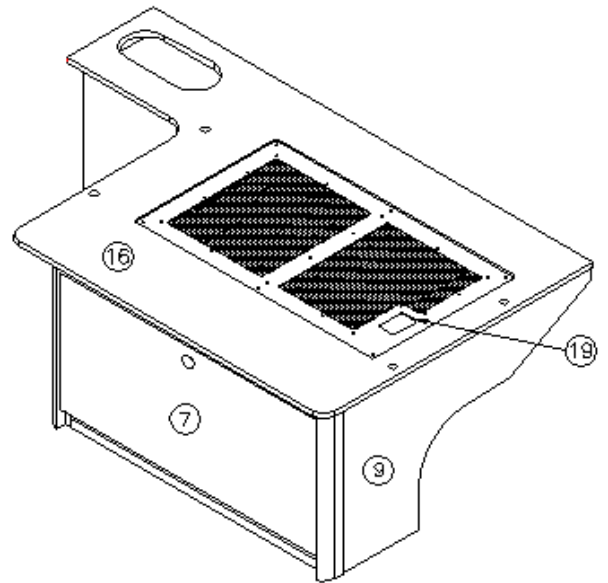

2016 INTERSTATE MOTORHOME FURNITURE, LOUNGE

Dinette Seat, RS, Lounge & Grand Tour, Lt Camel

Parts Listed on Next Page