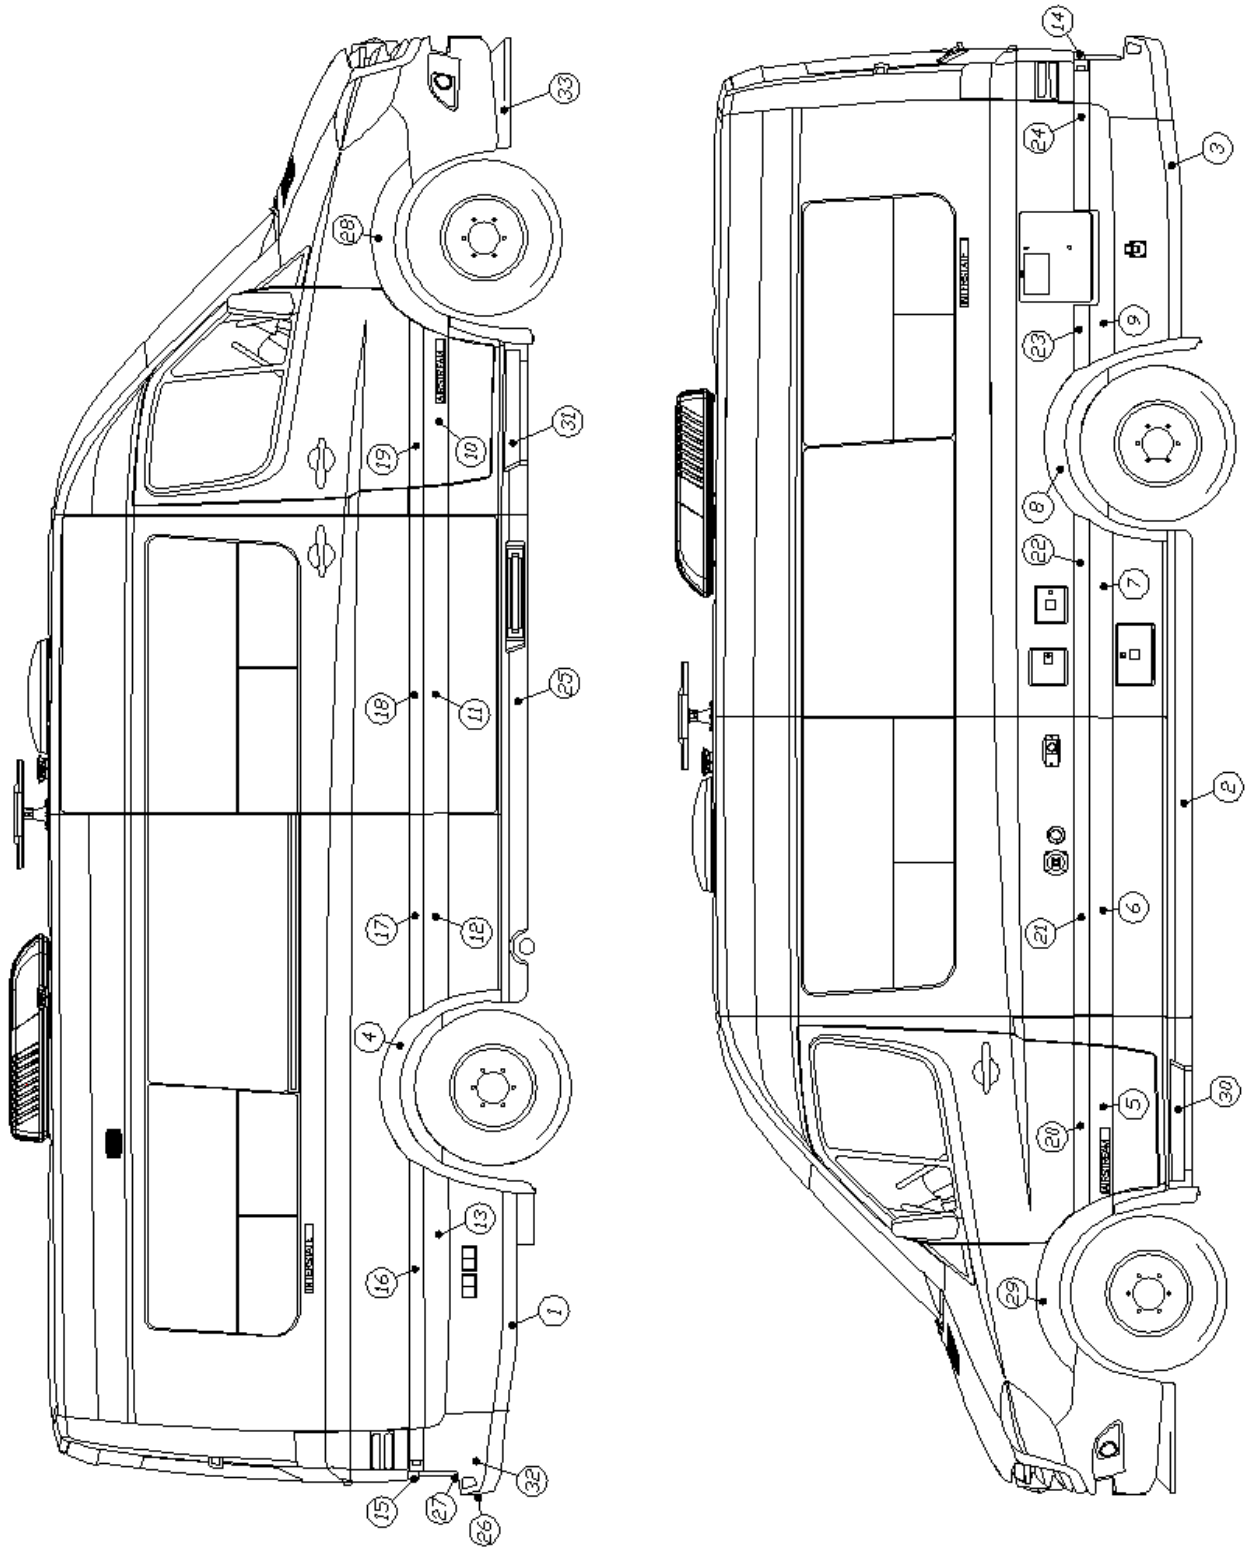

2016 INTERSTATE MOTORHOME EXTERIOR SHELL

Body Kit, Black

Parts Listed on Next Page