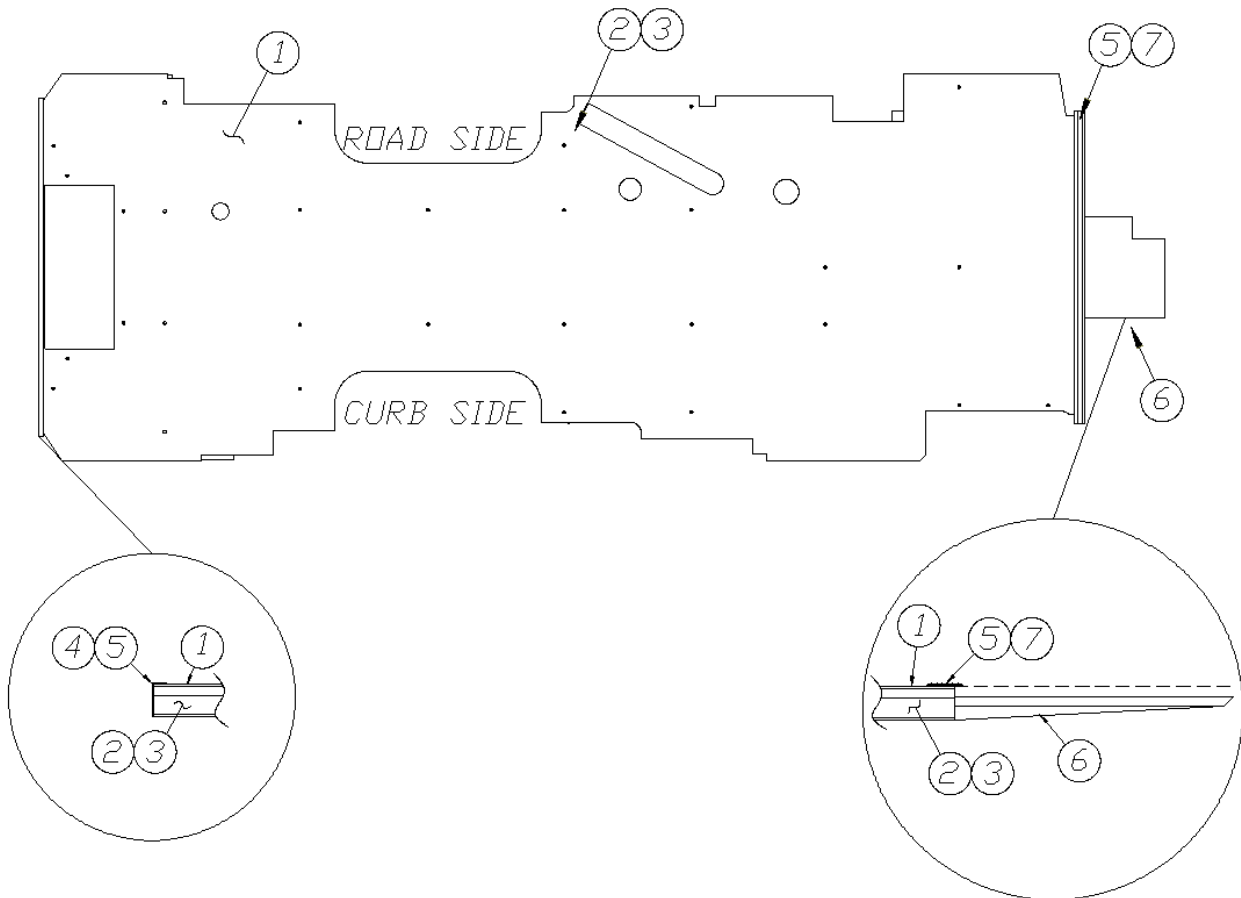

2016 INTERSTATE MOTORHOME INTERIOR SHELL

Floor Assembly, Grand Tour

112156

Floor Install

1. 704111 *704220 2. 923171 923171-01 3. 345330-09 4. 967772 5. 345353-03 6. 923012 7. 114869 703968 703766-01 802075-01 802075-02	- Flooring, Vinyl Shipsdeck Mahogany/Ivory - Vinyl flooring, Ships deck Mahogany/Ivory - Floor assembly, GT - Floor assembly, GT w/air ride - Screw, 1/4 x 20 x 3", self-tapping - Floor trim angle assembly - Screw, #6 flat head - Cab to main floor transition assembly - Extrusion, threshold compartment - Floor Guard, Underbelly - Adhesive, AAT-272, Super premium - Transition spacer, Cab to main floor, 14" - Transition spacer, Cab to main floor, 18"

*704220 replaced 704111