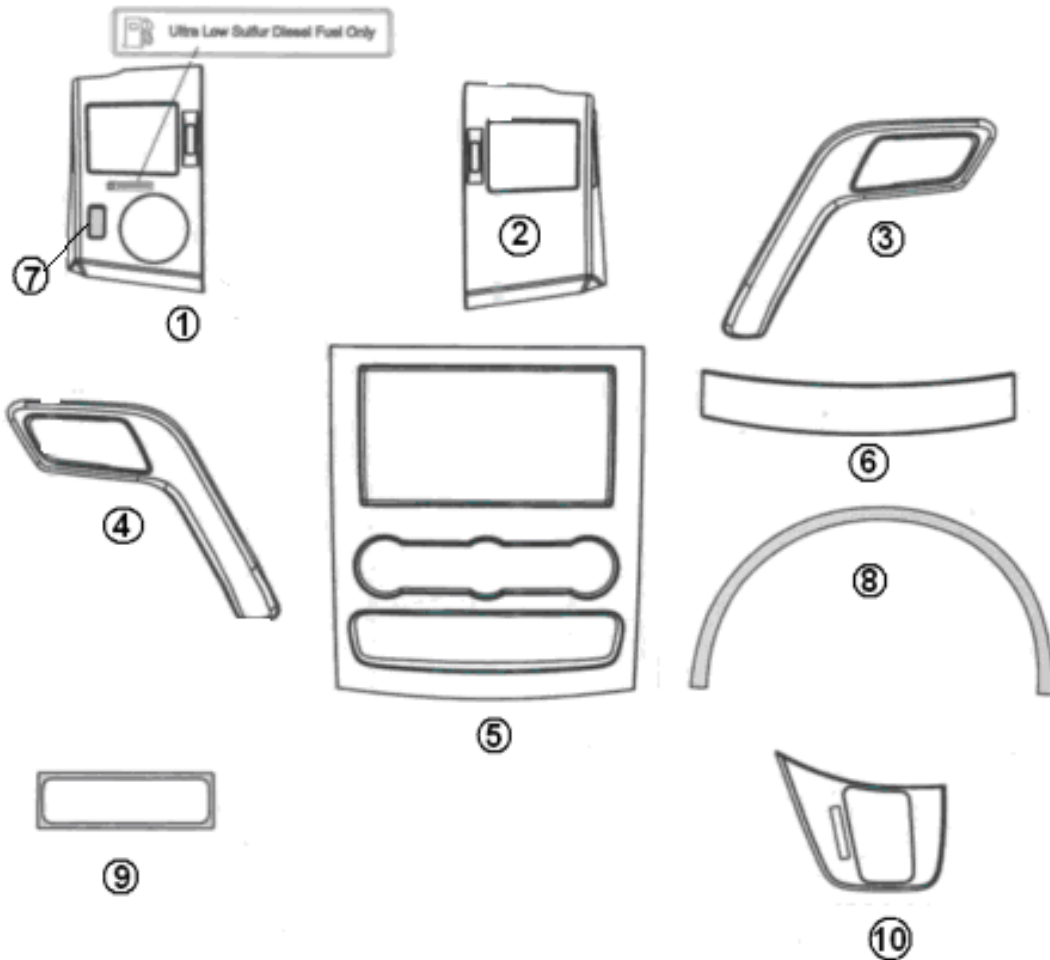

2016 INTERSTATE MOTORHOME INTERIOR SHELL

Dash Trim Kit, Onyx

365319-01

Kit, Dash Trim Combo, Charcoal Cherry

1. 365319-01100	Decal, Driver Vent, Charcoal Cherry
2. 365319-01101	Decal, Passenger Vent Charcoal Cherry
3. 365319-01102	Decal, Driver Door Pull Charcoal Cherry
4. 365319-01103	Decal, Passenger Door Pull Charcoal Cherry
5. 365319-01104	Decal, Radio/AC Control Surround, Charcoal Cherry
6. 365319-01105	Decal, Above Radio Center Storage, Charcoal Cherry
7. 365319-01106	Decal, Plug for Driver Vent, Charcoal Cherry
8. 365319-01107	Decal, Speedometer, Charcoal Cherry
9. 365319-01108	Decal, Below Main Dash, Charcoal Cherry
10. 365319-01109	Decal, Auto Shifter, Charcoal Cherry