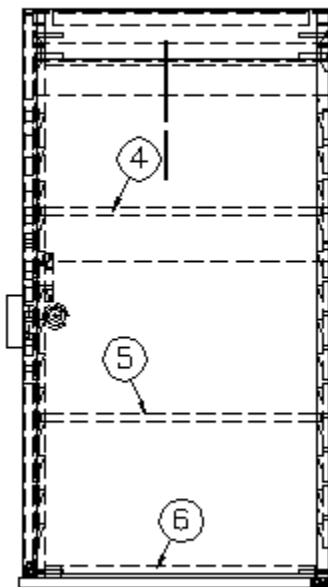

2016 INTERSTATE MOTORHOME FURNITURE, LOUNGE

Wardrobe, Hanging, Grand Tour, Onyx

Parts Listed on Next Page