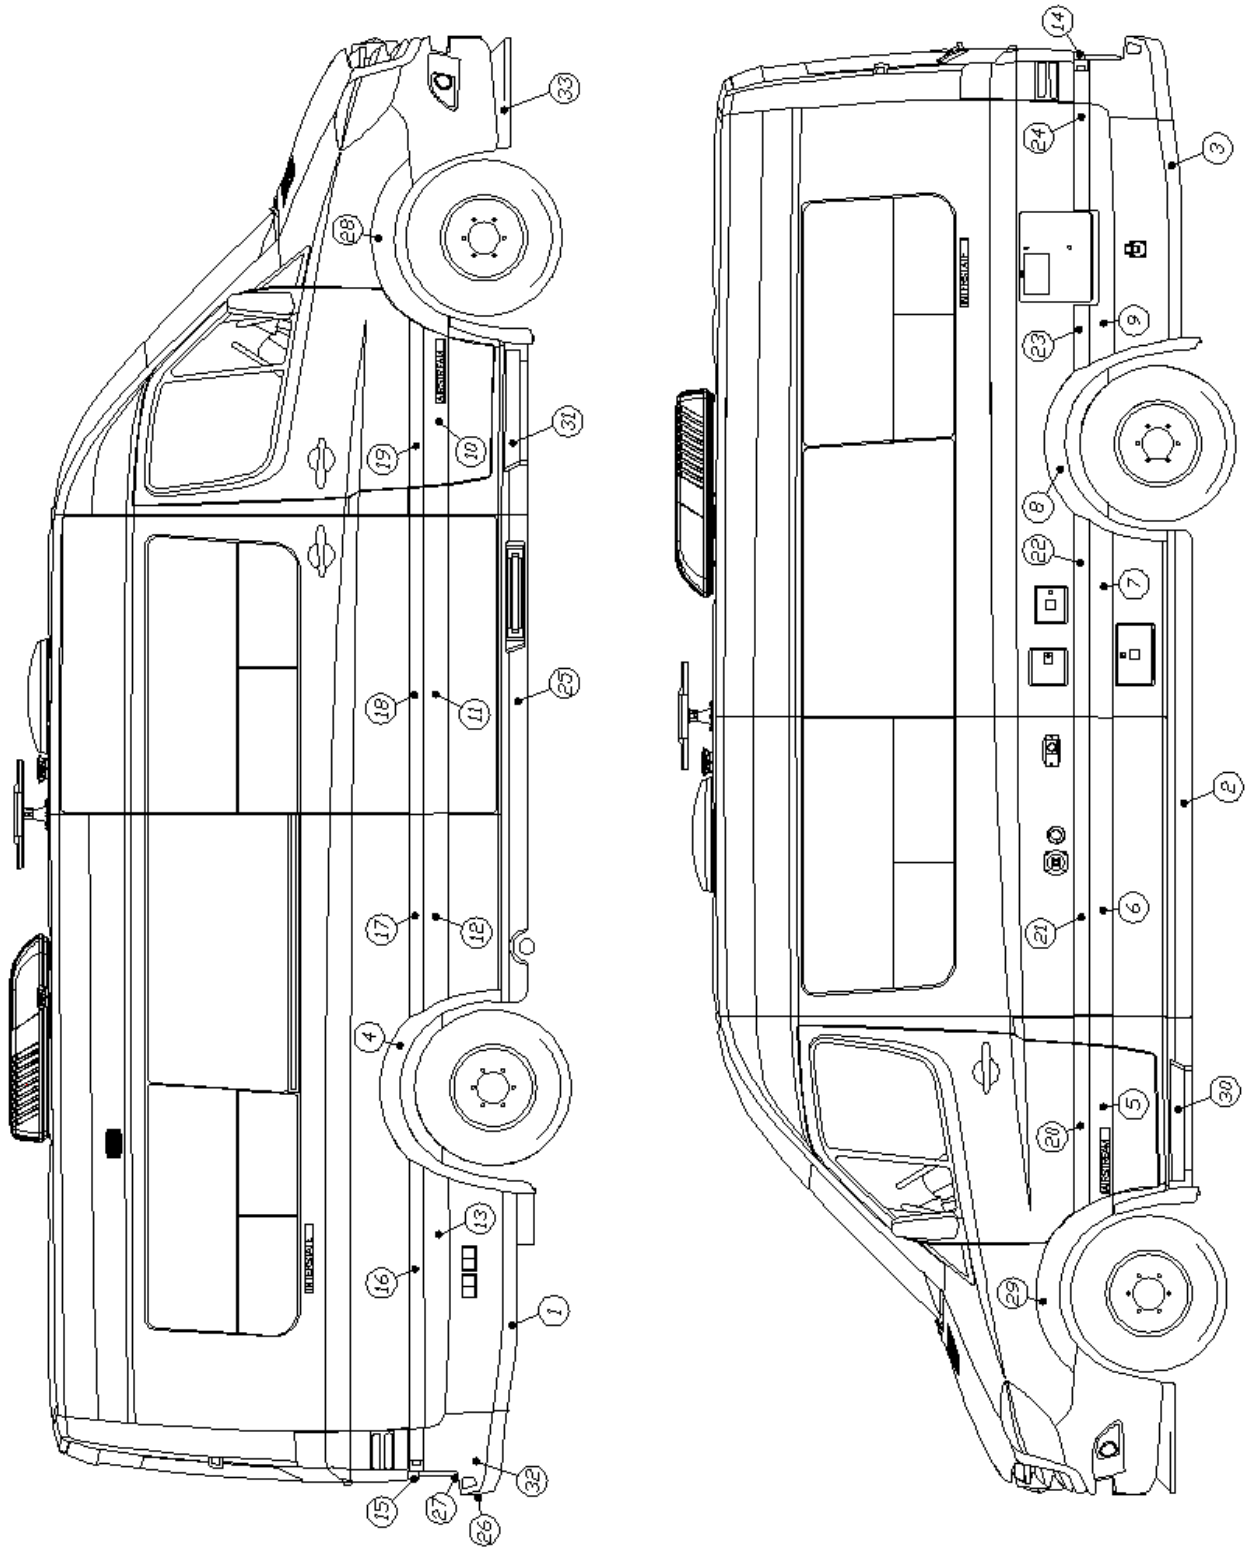

2016 INTERSTATE MOTORHOME EXTERIOR SHELL

Body Kit, Silver

Parts Listed on Next Page