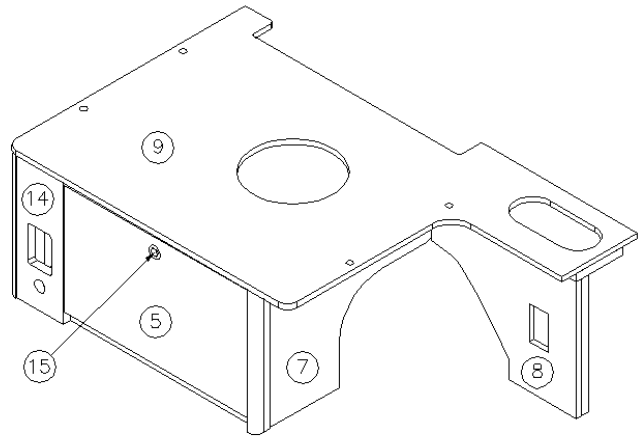

2016 INTERSTATE MOTORHOME FURNITURE, LOUNGE

Dinette Seat, CS, Lounge & Grand Tour, Onyx

968136-16

CS Dinette Seat Base Assembly

1. 968136-161	Panel, 2.5 x 13.25
2. 968136-162	Panel, 2.5 x 13.25
3. 968136-163	Panel, 2.5 x 23.5
4. 968136-164	Panel, 2.5 x 23.5
5. 968136-165	Panel, 19.25 x 11.62
6. 968136-166	Panel, 1.76 x 13.25
7. 968136-167	Panel, 23.5 x 13.25
8. 968136-168	Panel, 15.36 x 13.25
9. 968136-169	Panel, 25.31 x 41.42
10. 801706-0019	Corner trim, 90°, 1" radius, Asian Night
11. 968136-1618	Panel, 7 x 25
12. 968136-1619	Panel, 2.5 x 23.5
13. 968136-1620	Panel, 2.5 x 11
14. 968136-1621	Panel, 4.88 x 13.24
15. 382059-01	Knob, Push/pull
381607-11	Hinge assembly
365346-01	Edgebanding, .63", Midnight
365346-02	Edgebanding, .94", Midnight