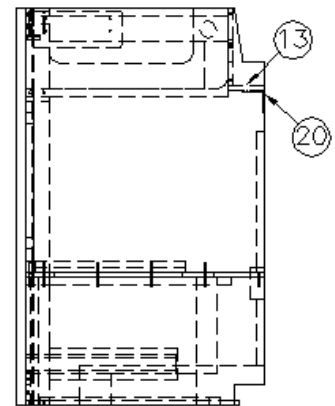

2016 INTERSTATE MOTORHOME FURNITURE, GALLEY

Galley, Convection Microwave, Lounge & CSA, Lt. Camel

Parts Listed on Next Page