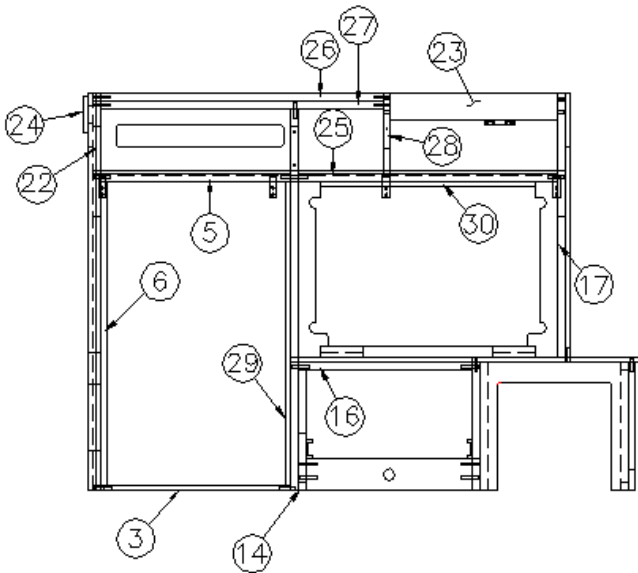

2016 INTERSTATE MOTORHOME FURNITURE, GALLEY

Galley, Convection Microwave, Lounge & CSA, Lt. Camel

Parts Listed on Next Page