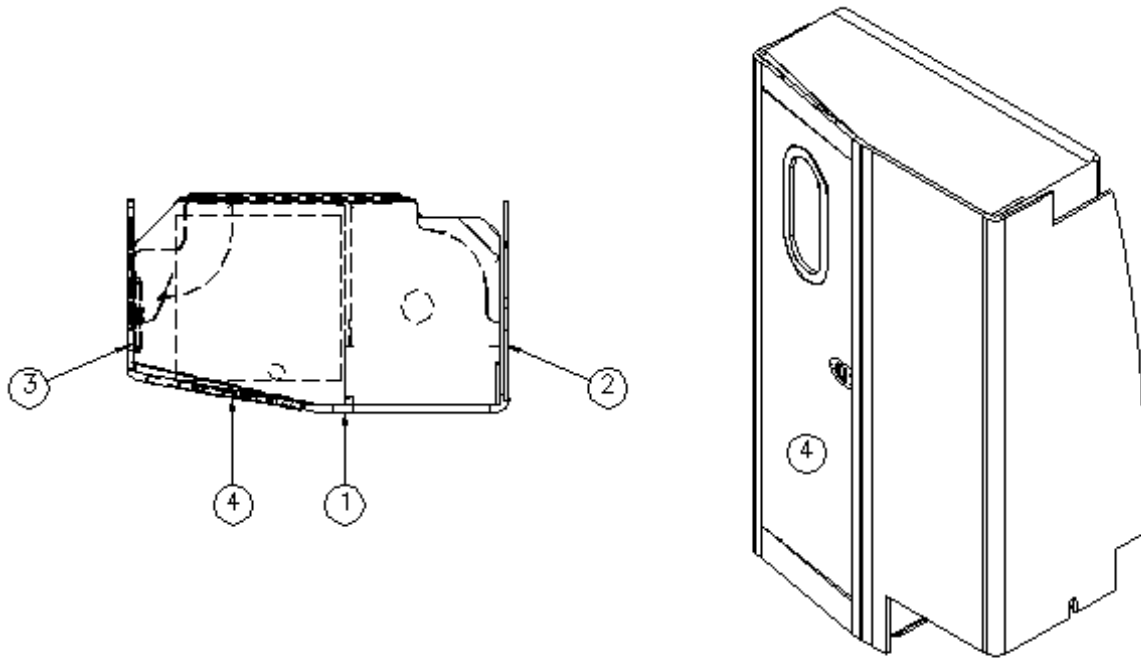

2016 INTERSTATE MOTORHOME FURNITURE, LAVATORY

Wet Bath Module, Grand Tour & GT Twin, Lt Camel

Parts Listed on Next Page