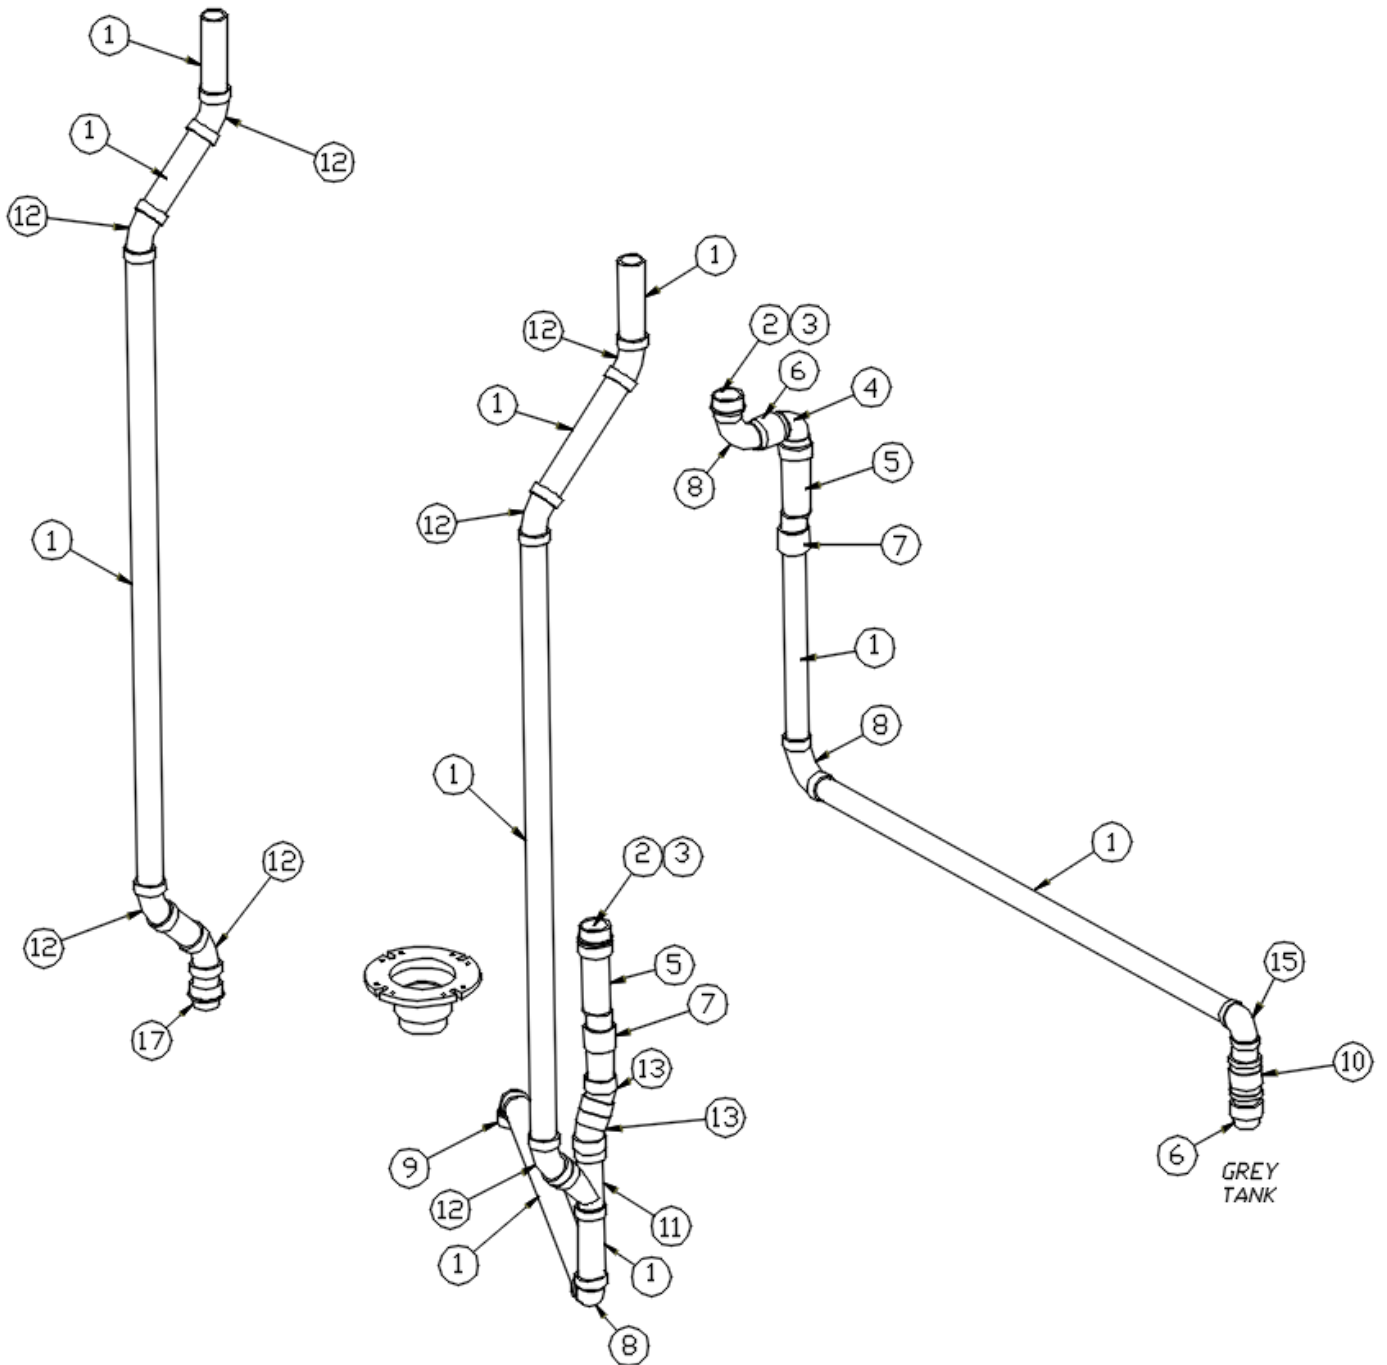

2016 INTERSTATE MOTORHOME PLUMBING, DRAIN

Drain System, Above Floor, Grand Tour

Parts Listed on Next Page