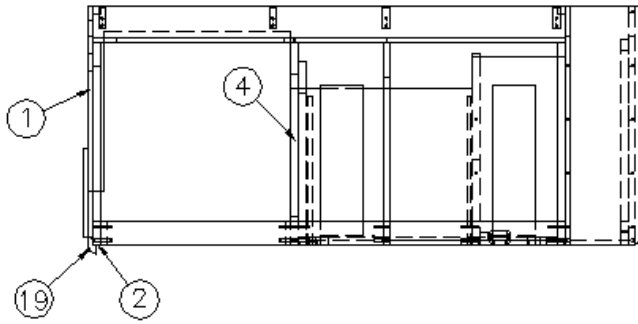

2016 INTERSTATE MOTORHOME FURNITURE, GALLEY

Galley, Convection Microwave, Lounge & CSA, Walnut

Parts Listed on Next Page