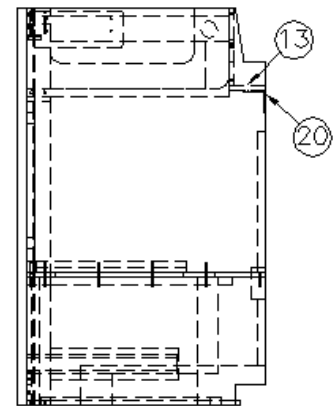

2016 INTERSTATE MOTORHOME FURNITURE, GALLEY

Galley, Convection Microwave, Lounge & CSA, Onyx

Parts Listed on Next Page