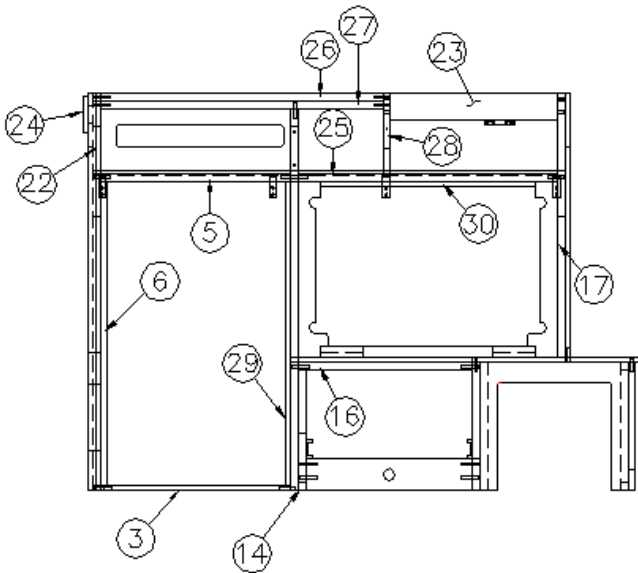

2016 INTERSTATE MOTORHOME FURNITURE, GALLEY

Galley, Convection Microwave, Lounge & CSA, Walnut

Parts Listed on Next Page