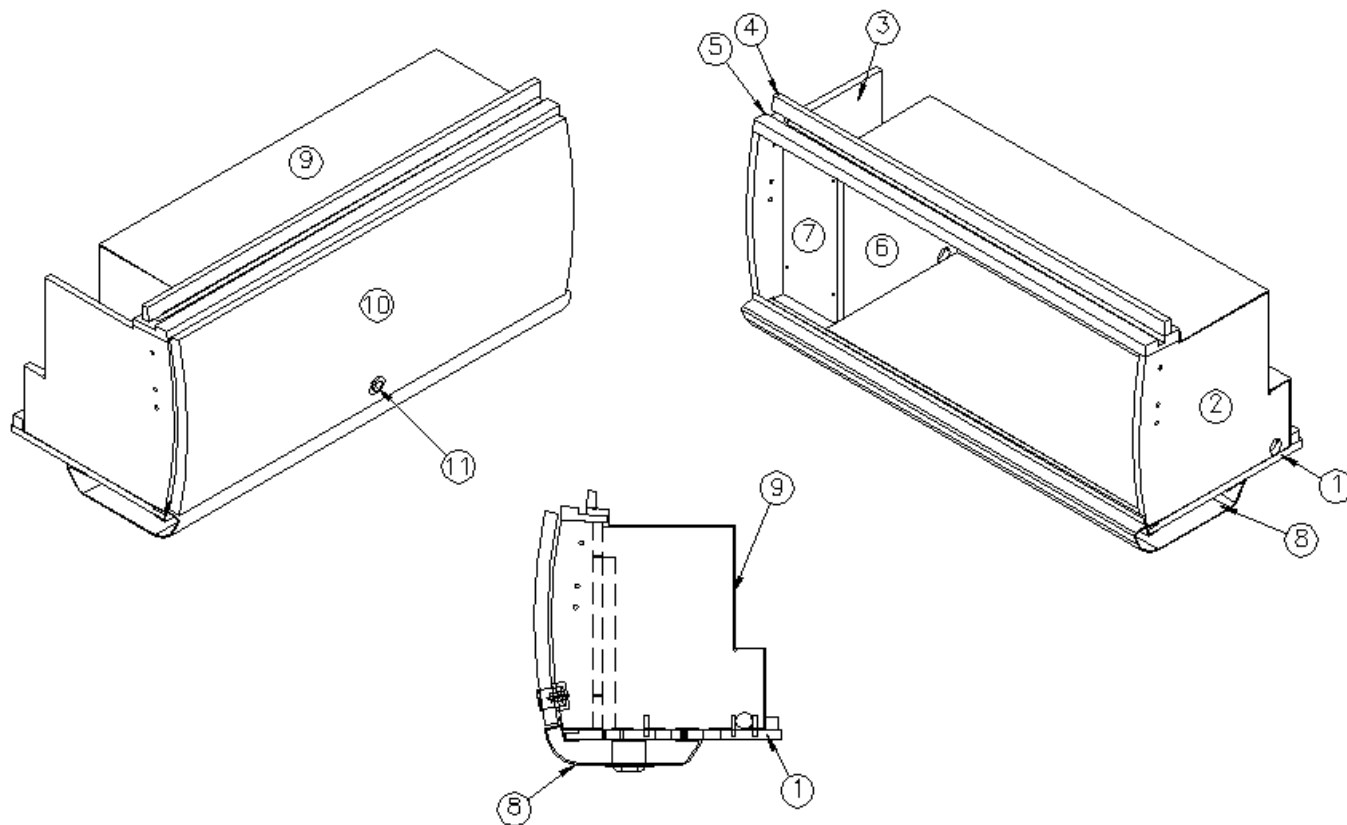

2016 INTERSTATE MOTORHOME FURNITURE, LOUNGE

Roof Locker, Curbside Rear, Lounge, Twin, & CSA, Lt Camel

968258-18

Roof Locker Assy, CS Rear, Lounge

1. 968258-181	Panel, 12.5 x 32
2. 968258-182	Panel, 12.28 x 12.12
3. 968258-183	Panel, 12.28 x 12.12
4. 968258-184	Panel, 1 x 32
5. 968258-185	Panel, 2.75 x 32
6. 968258-187	Panel, 9.34 x 11.73
7. 968258-1818	Panel, 4.43 x 12
8. 115406	Roof locker extrusion
9. 115473-16	Aluminum roof locker back, 27.57"
10. 801785-0118	Door, 12.38 x 31.5, Asian Sand
11. 382059-01	Knob, Push/pull
382227	Hinge, Overhead Spring, Nickel
365344-01	Edgebanding, .63", Pearl Bisque
365344-02	Edgebanding, .94", Pearl Bisque