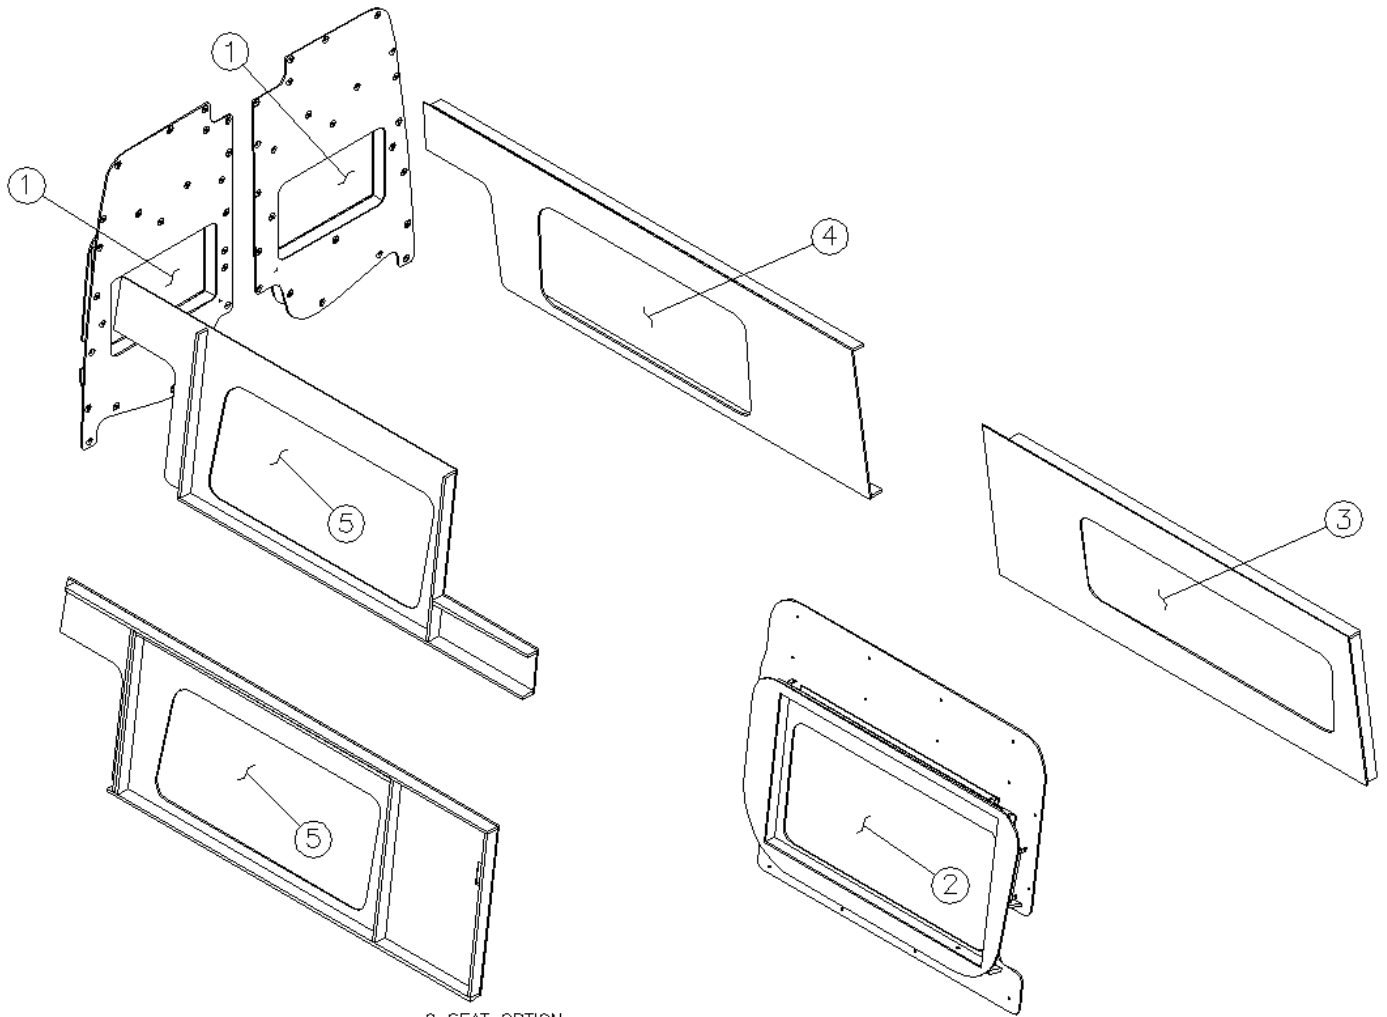

2016 INTERSTATE MOTORHOME SHADES

Power Shades, Lounge With Wardrobe Option

9 SEAT OPTION

1. 704191-01	Power roller shade, 21.25 x 17.5
2. 704191-02	Power roller shade, 41.88 x 23.5
3. 704191-07	Power roller shade, 57 x 25.5
4. 704191-04	Power roller shade, 50.25 x 25.5
5. 704191-03	Power roller shade, 49.38 x 25.5
704191-17	16 Channel RF remote
704113-02	Velcro hook