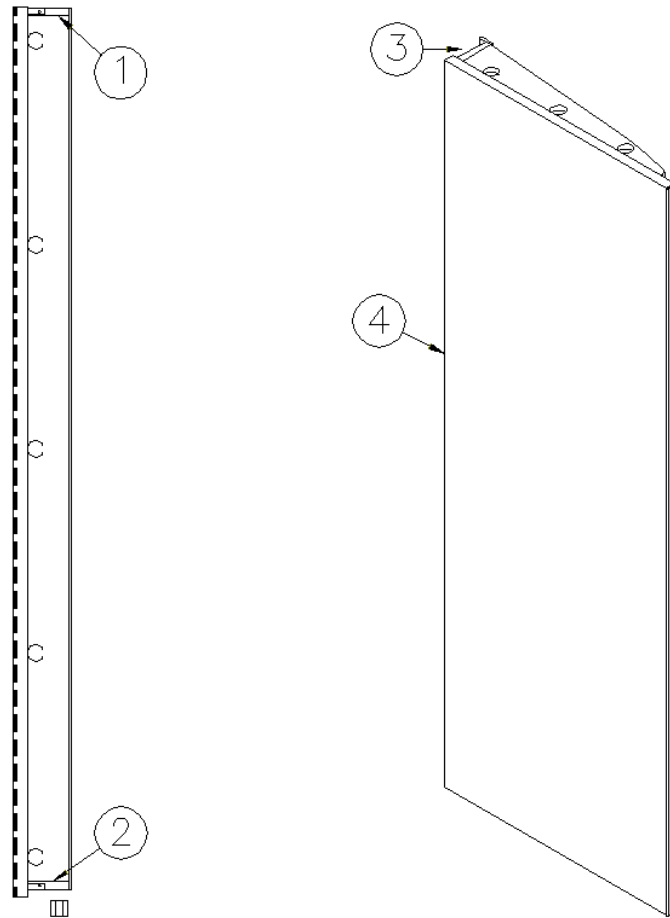

2016 INTERSTATE MOTORHOME FURNITURE, LAVATORY

Lavatory Door, Forward

968053-16	Door Assembly, Forward Bath, Onyx
968053-18	Door Assembly, Forward Bath, Lt Camel
968053-02	Door Assembly, Forward Bath, Walnut

1.	968053-162	Panel, 2.5 x 17, Onyx
	968053-182	Panel, 2.5 x 17, Lt. Camel
	968053-022	Panel, 2.5 x 17, Walnut
2.	968053-163	Panel, 2.5 x 17, Onyx
	968053-183	Panel, 2.5 x 17, Lt. Camel
	968053-023	Panel, 2.5 x 17, Walnut
3.	968053-164	Panel, 2.5 x 53.63, Onyx
	968053-184	Panel, 2.5 x 53.63, Lt. Camel
	968053-024	Panel, 2.5 x 53.63, Walnut
4.	968053-169	Panel, Fwd Bath Door 19" X 54.13", Onyx
	968053-189	Panel, Fwd Bath Door 19" X 54.13", Lt Camel
	968053-029	Panel, Fwd Bath Door 19" X 54.13", Walnut
	382125	Piano hinge, Clear