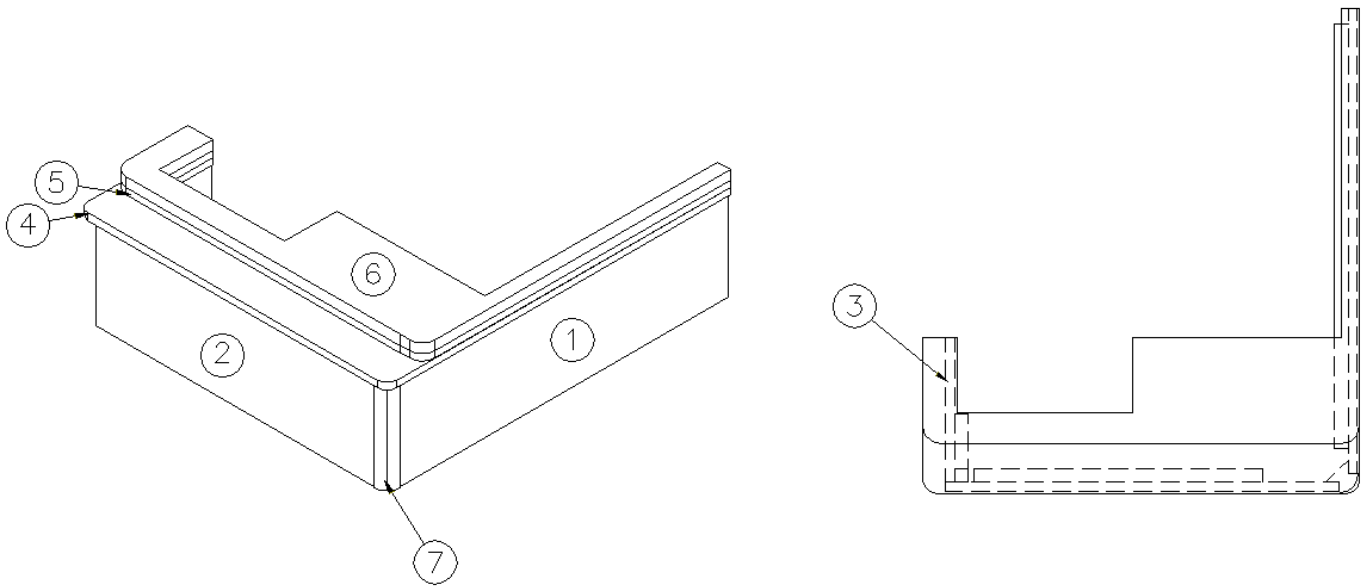

2016 INTERSTATE MOTORHOME PLUMBING, DRAIN

Black Tank Cover, Lt. Camel

968272-18

Black tank cover assembly, Lt. Camel

1. 968272-181	Panel, 25.75 x 7
2. 968272-182	Panel, 21.82 x 7
3. 968272-183	Panel, 8 x 7
4. 968272-184	Panel, 24.19 x 26.88
5. 968272-185	Panel, 24.19 x 24.13
6. 968272-186	Panel, 24.19 x 24.13
7. 801415-0018	Corner trim, 1" radius, Lt. Camel
203643	Cover, black tank, upper
203644-01	Pocket, black tank vent
203645	Cover, black tank lower