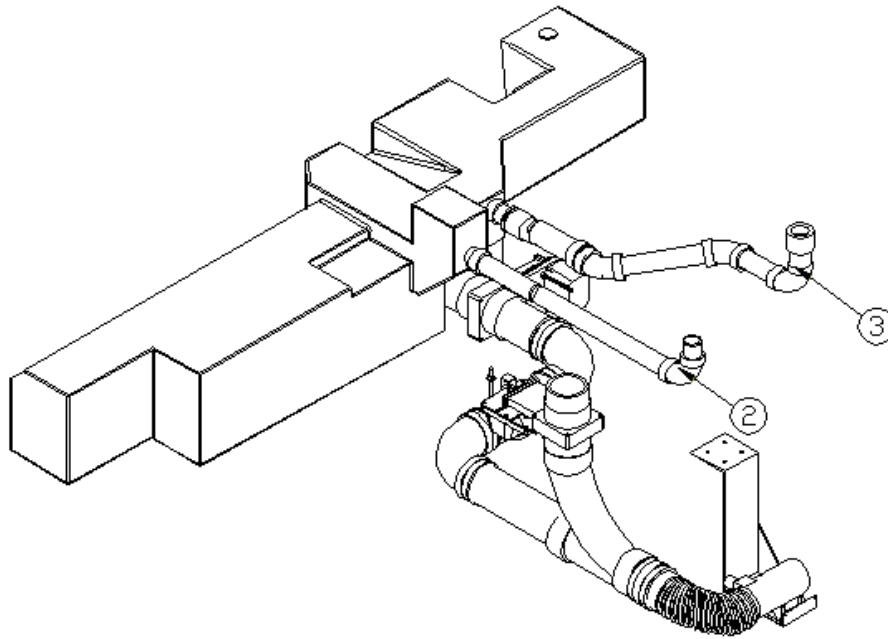

2016 INTERSTATE MOTORHOME PLUMBING, DRAIN

Drain System, Below Floor, Grand Tour

1. 943779-01	Drains, From tanks to pump
2. 943779-02	Drain, Below floor from galley
3. 943779-03	Drain, Below floor from shower
4. 602205-02	Mounting bracket, Macerator
5. 602176	Pump, Macerator flojet
6. 340073-13	Clamp, Muffler, 4"
7. 381509	Hanger, Universal swivel