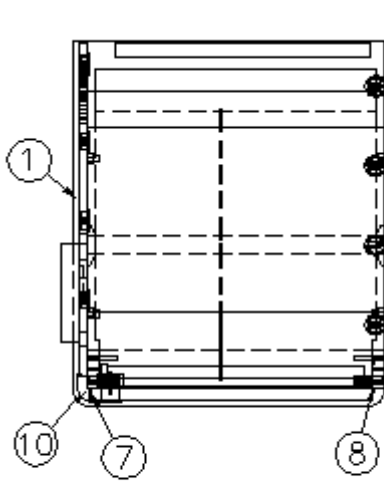

2016 INTERSTATE MOTORHOME FURNITURE, LOUNGE

Wardrobe, Hanging, Grand Tour, Walnut

Parts Listed on Next Page