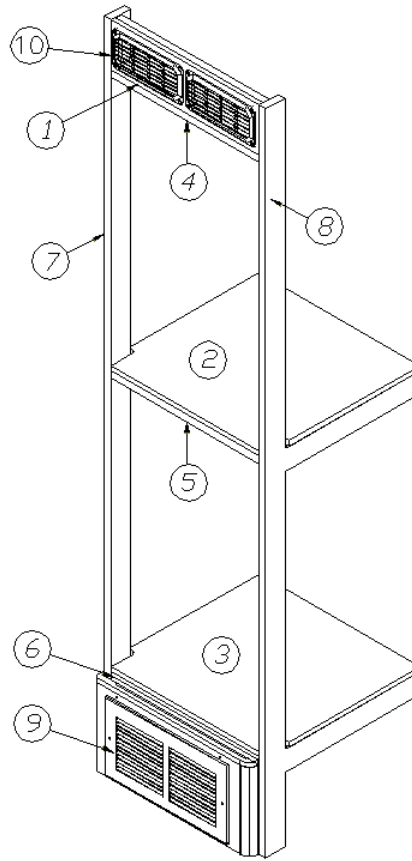

2016 INTERSTATE MOTORHOME FURNITURE, GALLEY

Refrigerator Cabinet, Grand Tour, Lt. Camel

968145-18

Refrigerator Cabinet

1. 968145-181	Panel, 4.94 x 16.75
2. 968145-182	Panel, 18.25 x 19
3. 968145-183	Panel, 18.25 x 19
4. 968145-184	Panel, 2.25 x 16.75
5. 968145-185	Panel, 2.25 x 16.75
6. 968145-186	Panel, 2.25 x 16.75
7. 968145-187	Panel, 2.25 x 64.94
8. 968145-188	Panel, 2.25 x 73.75
9. *382298	Return grille, 12 x 6, Black
10. **382297	Vent, Black plastic
382241	Locker vent, Stainless Steel
365344-01	Edgebanding, .63", Pearl Bisque
365344-02	Edgebanding, .94", Pearl Bisque
800422	Dowel pin, 1/4" x 1-1/4"

*Added on 8-10-2015

**Replaced 382241 on 8-10-2015