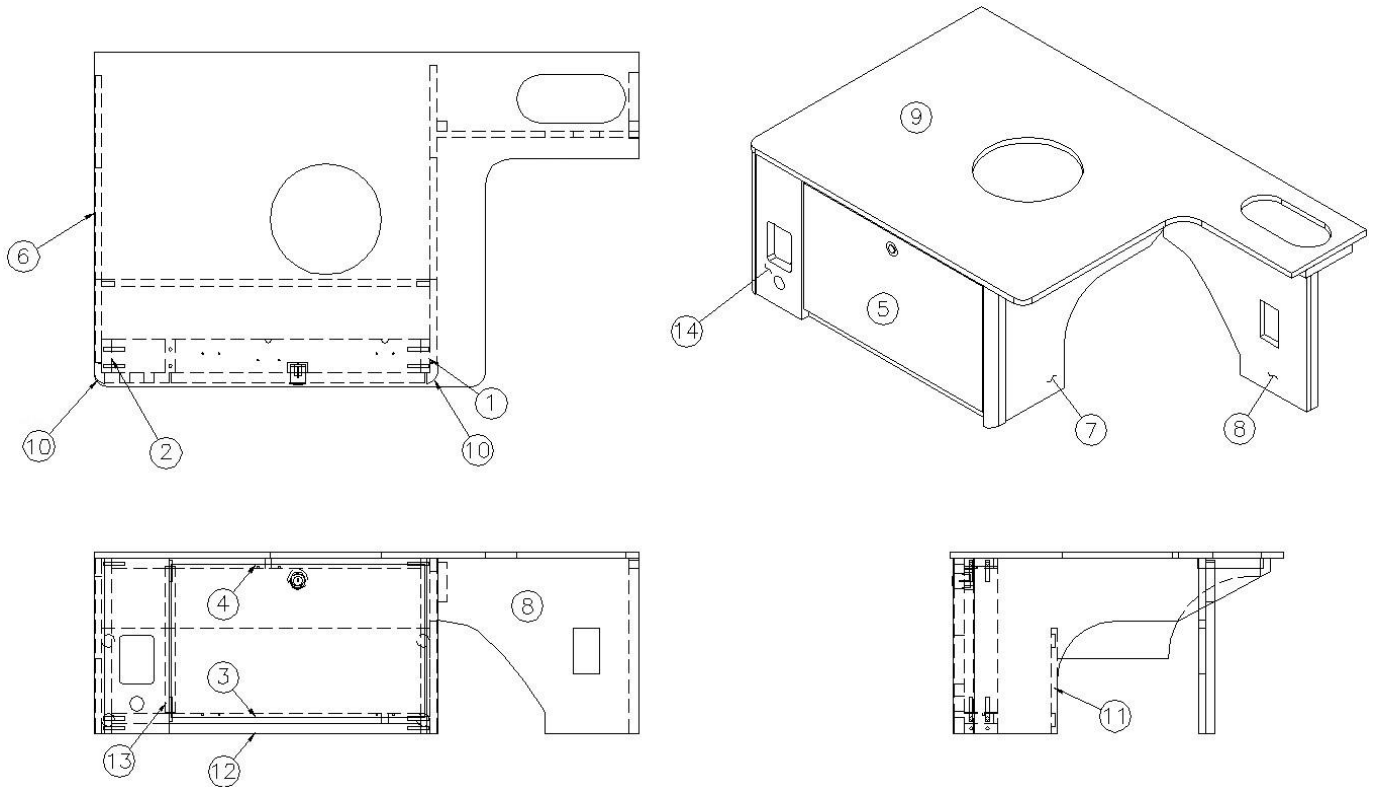

2016 INTERSTATE MOTORHOME FURNITURE, LOUNGE

Dinette Seat, CS, Lounge Wardrobe Option, Walnut

968257-02

Dinette Seat Base Assembly, CS

1. 968257-021	Panel, 2.5 x 13.25
2. 968257-022	Panel, 2.5 x 13.25
3. 968257-023	Panel, 2.5 x 23.5
4. 968257-024	Panel, 2.5 x 23.5
5. 968257-025	Panel, 19.25 x 11.62
6. 968257-026	Panel, 21.75 x 13.25
7. 968257-027	Panel, 22.5 x 13.25
8. 968257-028	Panel, 15.36 x 13.25
9. 968257-029	Panel, 25.31 x 41.42
10. 801706-002	Corner trim, 90°, Walnut
11. 968257-0218	Panel, 8 x 25
12. 968257-0219	Panel, 2.5 x 23.5
13. 968257-0220	Panel, 2.5 x 11
14. 968257-0221	Panel, 4.88 x 13.24
381607-11	Hinge
382059-01	Knob, Push/pull
381228-02	Catch grabber door
365379-01	Edgebanding, 5/8", Walnut
365379-02	Edgebanding, 15/16", Walnut