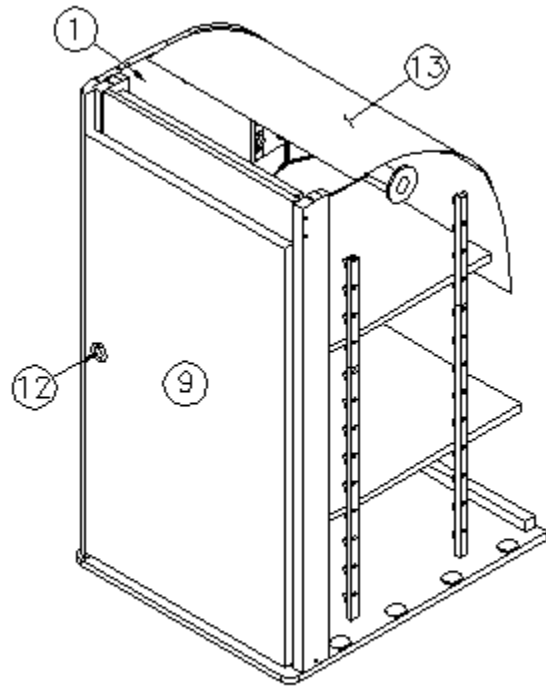

2016 INTERSTATE MOTORHOME FURNITURE, LOUNGE

Wardrobe, Hanging, Grand Tour, Onyx

Parts Listed on Next Page