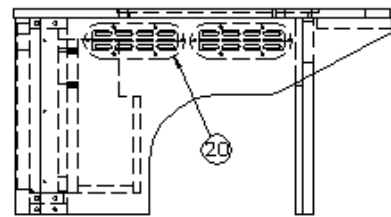

2016 INTERSTATE MOTORHOME FURNITURE, LOUNGE

Dinette Seat, RS, Lounge & Grand Tour, Walnut

Parts Listed on Next Page