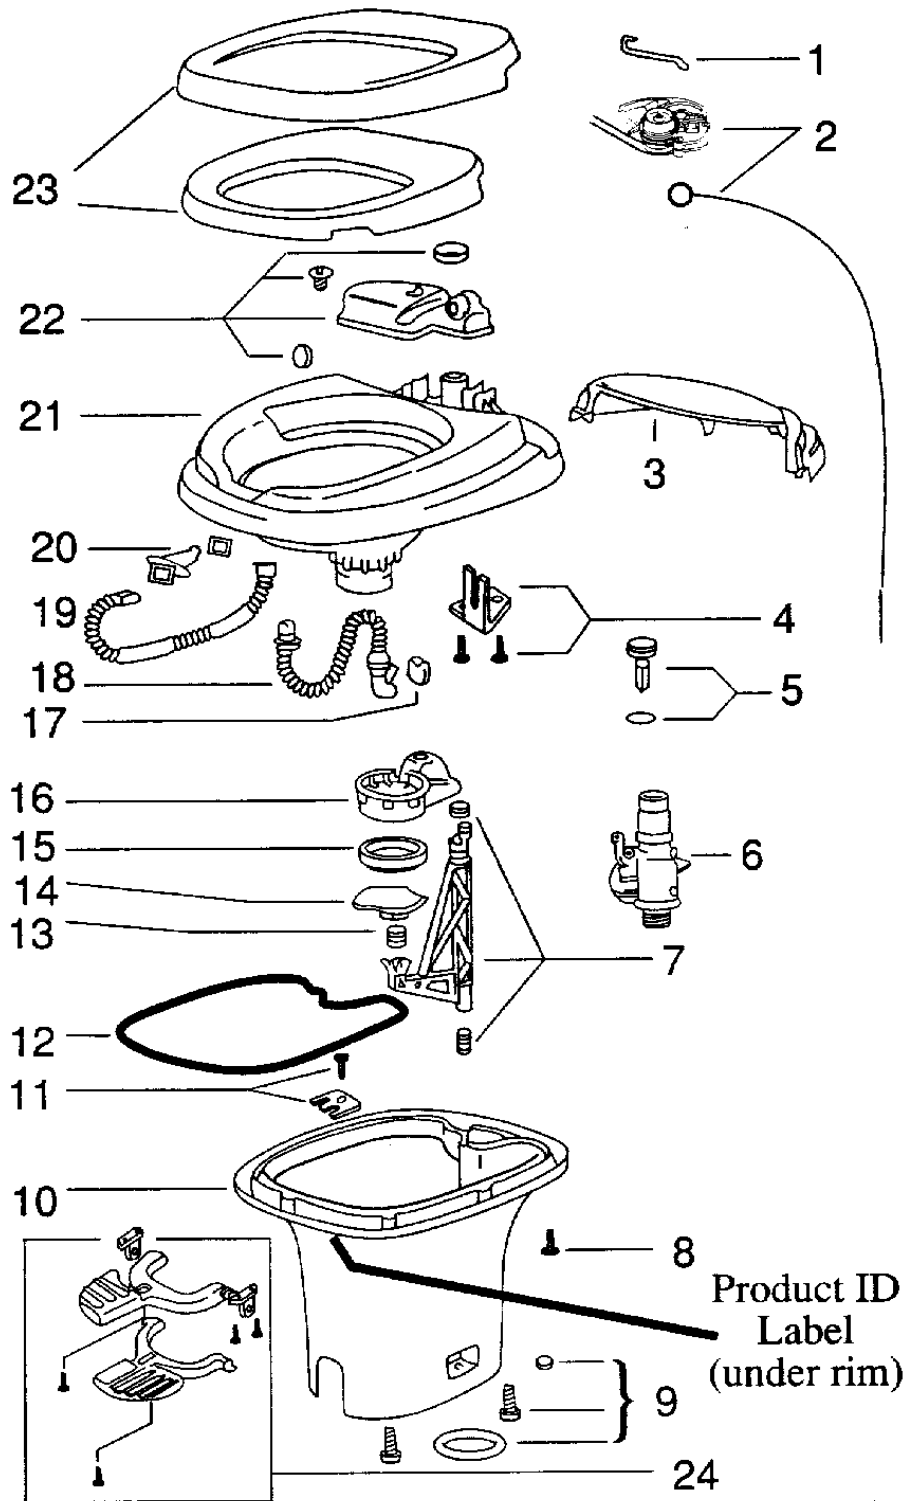

2016 INTERSTATE MOTORHOME PLUMBING, DRAIN

Toilet, Without Water Saver

Parts Listed on Next Page