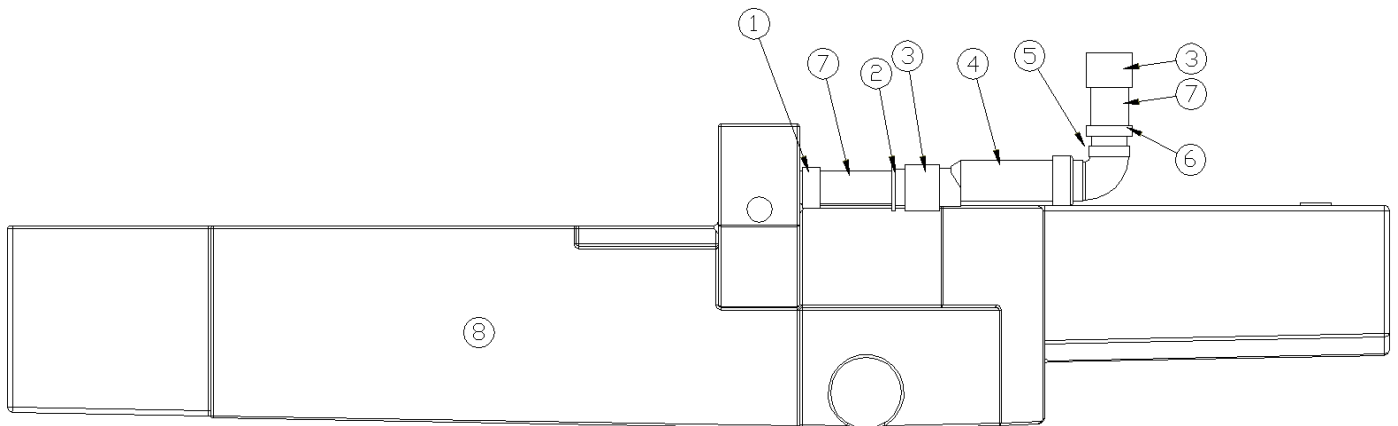

2016 INTERSTATE MOTORHOME PLUMBING, DRAIN

Drain System, Below Floor to Shower, Lounge

1. 602194	Adaptor, PVC, 1.125 HUB x MPT
2. 602215	Bushing, 1.5" X 1.25", PVC
3. 602212	Adapter, 1.5" FPT X 1.5" Slip PVC
4. 690603-01	Valve, Hepvo, Waste
5. 690603-02	Adaptor, angle
6. 602214	Adapter, 1.5" MPT X 1.5", Slip PVC
7. 602195	Pipe, 1.25" white PVC
8. 602257	Grey water tank