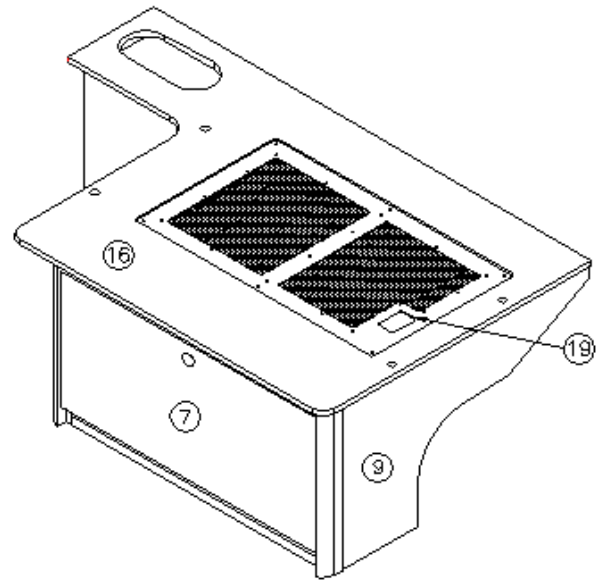

# 2016 INTERSTATE MOTORHOME FURNITURE, LOUNGE

Dinette Seat, RS, Lounge & Grand Tour, Onyx

Parts Listed on Next Page