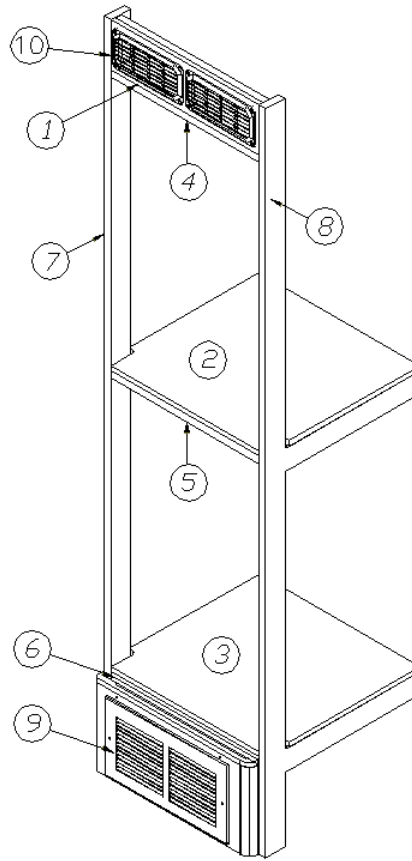

2016 INTERSTATE MOTORHOME FURNITURE, GALLEY

Refrigerator Cabinet, Grand Tour, Walnut

968145-02

Refrigerator Cabinet

1. 968145-021	Panel, 4.94 x 16.75
2. 968145-022	Panel, 18.25 x 19
3. 968145-023	Panel, 18.25 x 19
4. 968145-024	Panel, 2.25 x 16.75
5. 968145-025	Panel, 2.25 x 16.75
6. 968145-026	Panel, 2.25 x 16.75
7. 968145-027	Panel, 2.25 x 64.94
8. 968145-028	Panel, 2.25 x 73.75
9. *382298	Return grille, 12 x 6, Black
10. **382297	Vent, Black plastic
382241	Locker vent, Stainless Steel
365379-01	Edgebanding, .63", Walnut
365379-02	Edgebanding, .94", Walnut
800422	Dowel pin, 1/4" x 1-1/4"

*Added on 8-10-2015

**Replaced 382241 on 8-10-2015