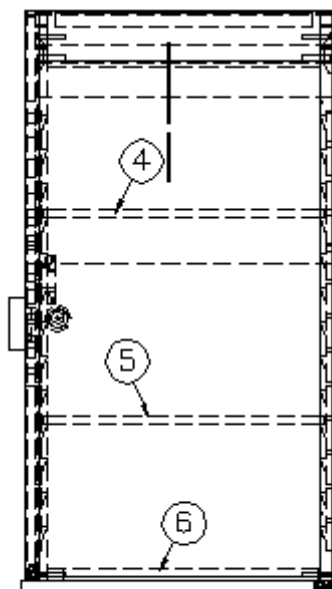

2016 INTERSTATE MOTORHOME FURNITURE, LOUNGE

Wardrobe, Hanging, Grand Tour, Walnut

Parts Listed on Next Page