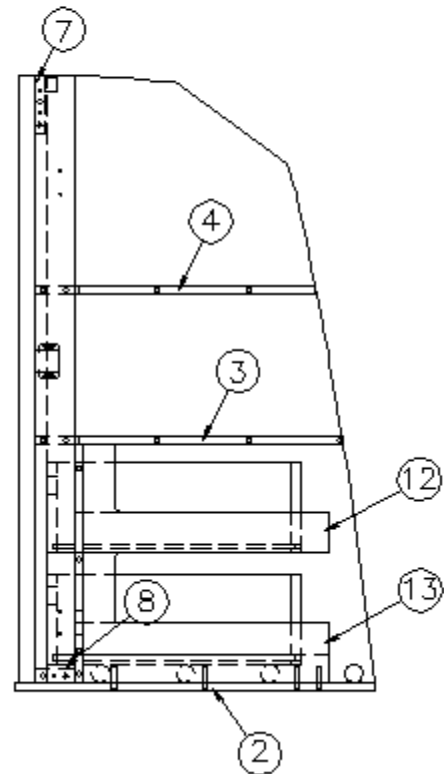

2016 INTERSTATE MOTORHOME FURNITURE, BEDROOM

Hanging Wardrobe, RS, Lounge Twin Wardrobe Option, Walnut

Parts Listed on Next Page