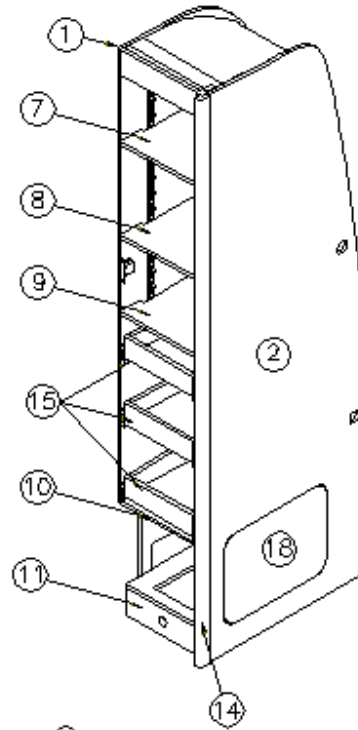

2016 INTERSTATE MOTORHOME FURNITURE, GALLEY

Pantry/Wardrobe, RS, Grand Tour, Onyx

Parts Listed on Next Page