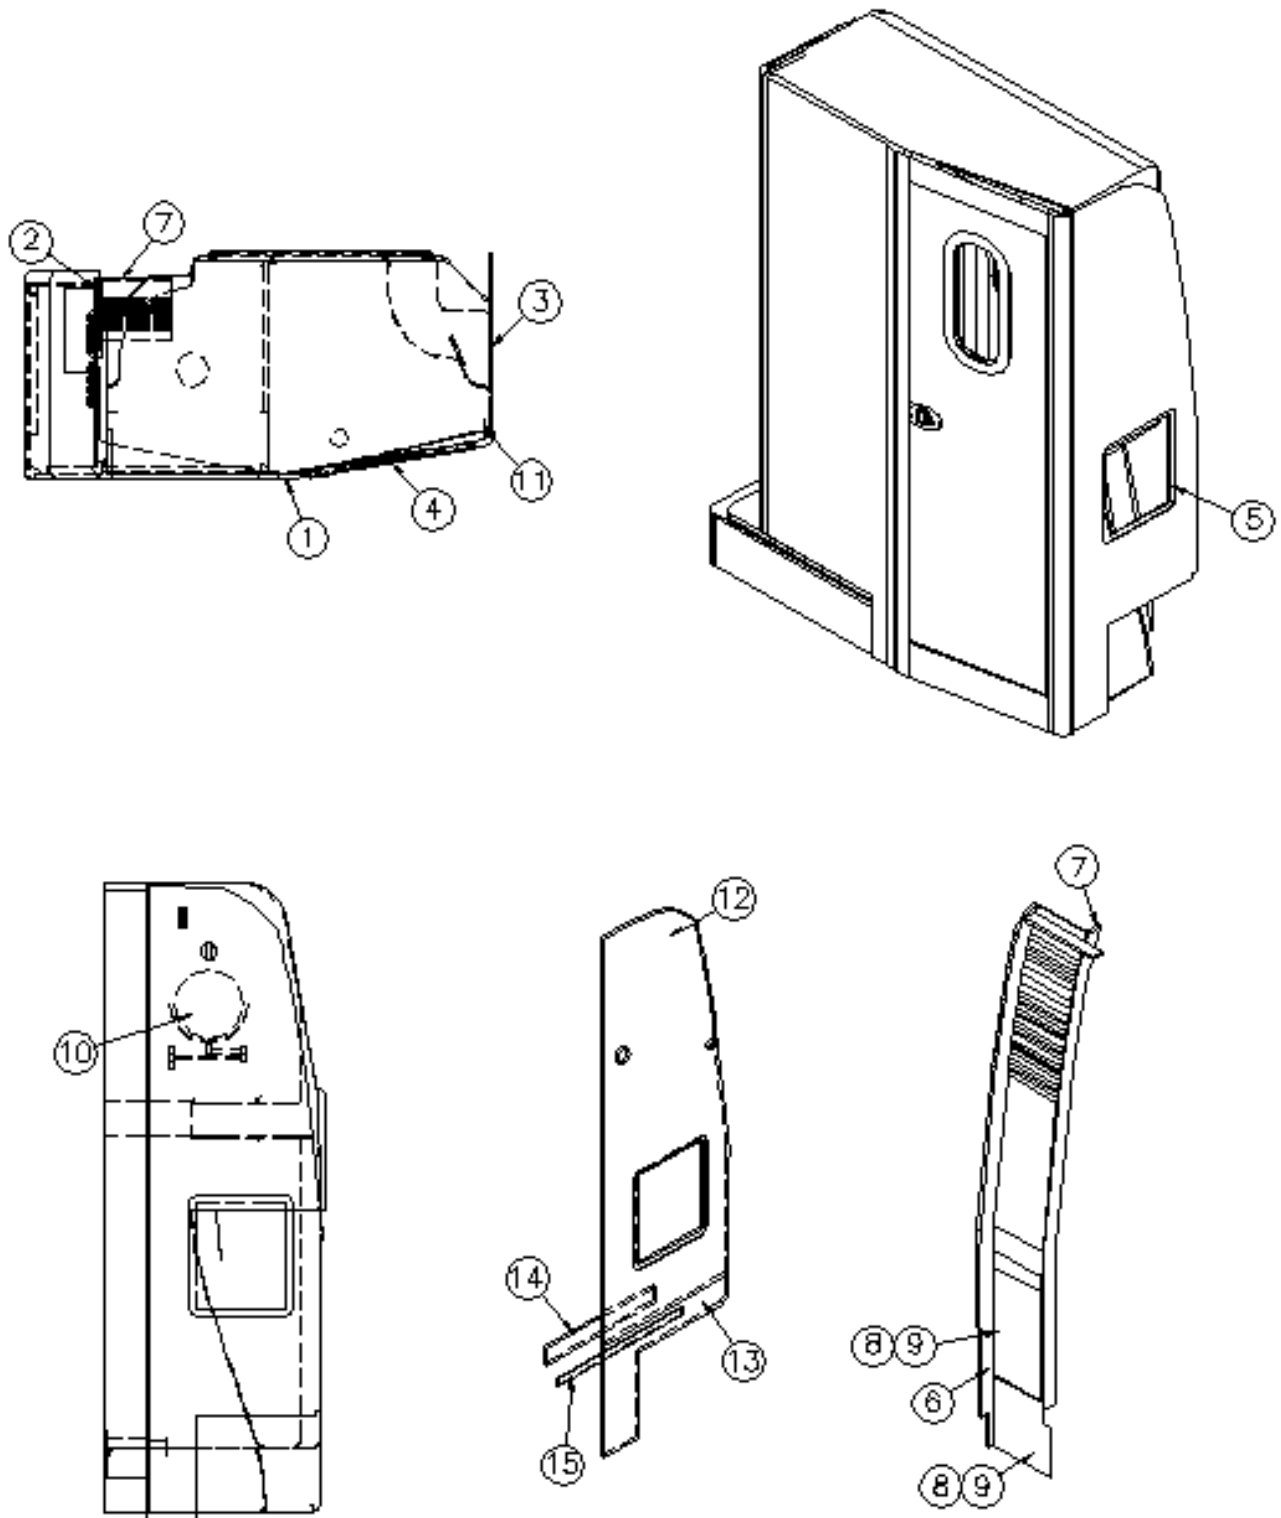

2016 INTERSTATE MOTORHOME FURNITURE, LAVATORY

Wet Bath Module, Lounge, Twin & CSA, Onyx

Parts Listed on Next Page