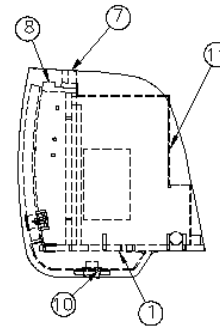

2016 INTERSTATE MOTORHOME FURNITURE, GALLEY

Roof Locker, Roadside Forward, Lounge, Walnut

968228-02

Roadside, Forward, Roof locker

1. 968228-021	Panel, 12.5 x 45.9
2. 968228-022	Panel, 12.28 x 12.12
3. 968228-023	Panel, 12.28 x 12.12
4. 968228-024	Panel, 12.28 x 12.12
5. 968228-025	Panel, 9.34 x 11.73
6. 968228-026	Panel, 5.82 x 12
7. 968228-027	Panel, 1 x 45.38
8. 968228-028	Panel, 2.75 x 45.38
9. 968228-0210	Panel, 10.64 x 16.46
10. 115406	Roof locker extrusion, 45.38
11. 115473-21	Aluminum Roof locker back, 39.61
12. 801785-082	Door, 12.38 x 22.44, Walnut
13. 382059-01	Knob, Push/pull
14. 967463-02	Endcap, Roof locker, Walnut
382227	Hinge, Overhead spring, Nickel