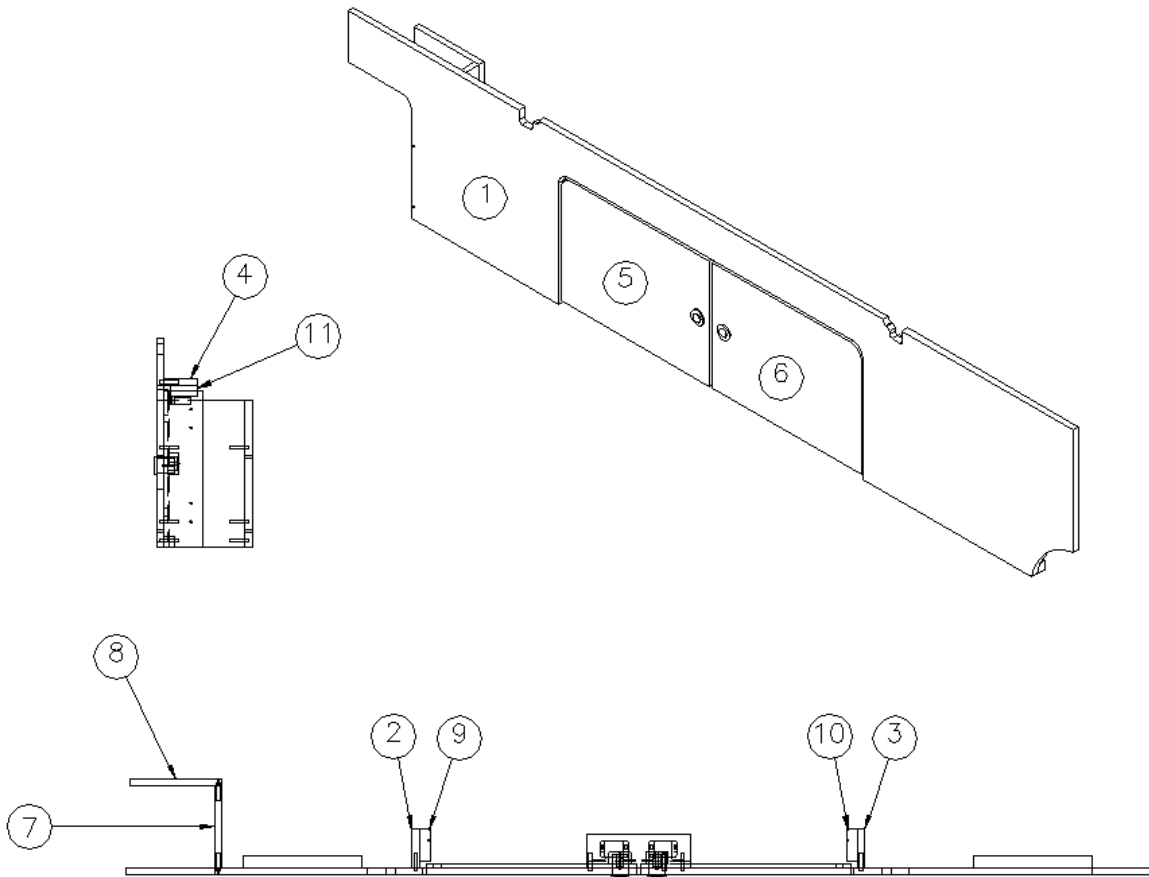

2016 INTERSTATE MOTORHOME FURNITURE, LOUNGE

Sofa Base, Rear, Onyx

968134-16

Rear Sofa Seat Base

1. 968134-161	Panel, 14.25 x 69.58
2. 968134-162	Panel, 2.63 x 10.63
3. 968134-163	Panel, 2.63 x 10.63
4. 968134-164	Panel, 2.25 x 7
5. 968134-165	Panel, 10.38 x 14.28
6. 968134-166	Panel, 10.38 x 14.28
7. 968134-167	Panel, 5.5 x 10
8. 968134-168	Panel, 6.25 x 10
9. 968134-169	Panel, 2.25 x 10.63
10. 968134-1610	Panel, 2.25 x 10.63
11. 968134-1611	Panel, 1.81 x 7
381228-02	Door Catch Grabber, 5LB
381607-11	Hinge assembly
382059-01	Knob, Push/pull
365346-01	Edgebanding, .63", Midnight
365346-02	Edgebanding, .94", Midnight