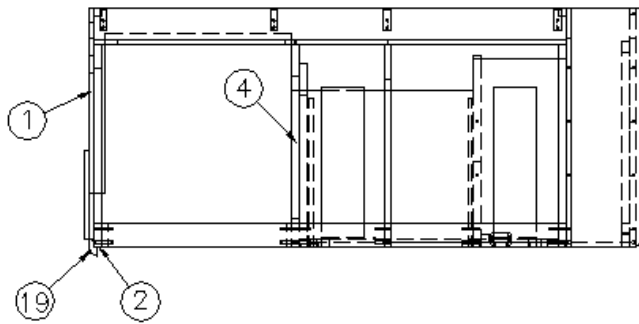

2016 INTERSTATE MOTORHOME FURNITURE, GALLEY

Galley, Convection Microwave, Lounge & CSA, Onyx

Parts Listed on Next Page