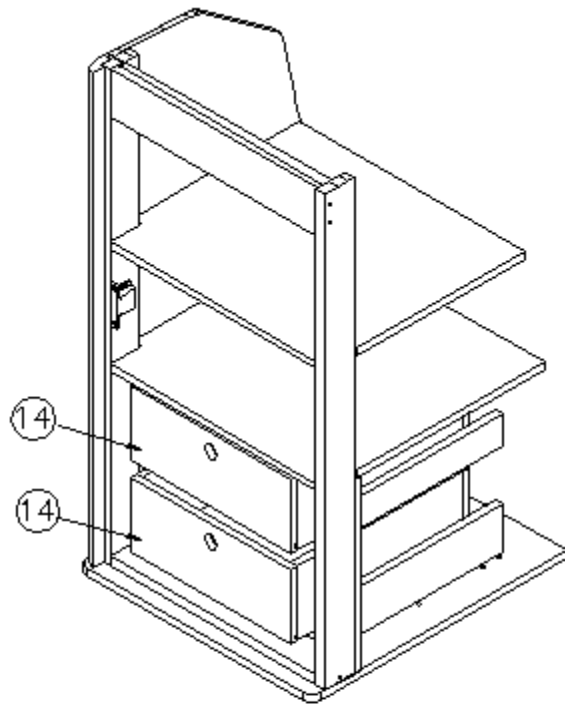

2016 INTERSTATE MOTORHOME FURNITURE, BEDROOM

Hanging Wardrobe, RS, Lounge Twin Wardrobe Option, Walnut

Parts Listed on Next Page