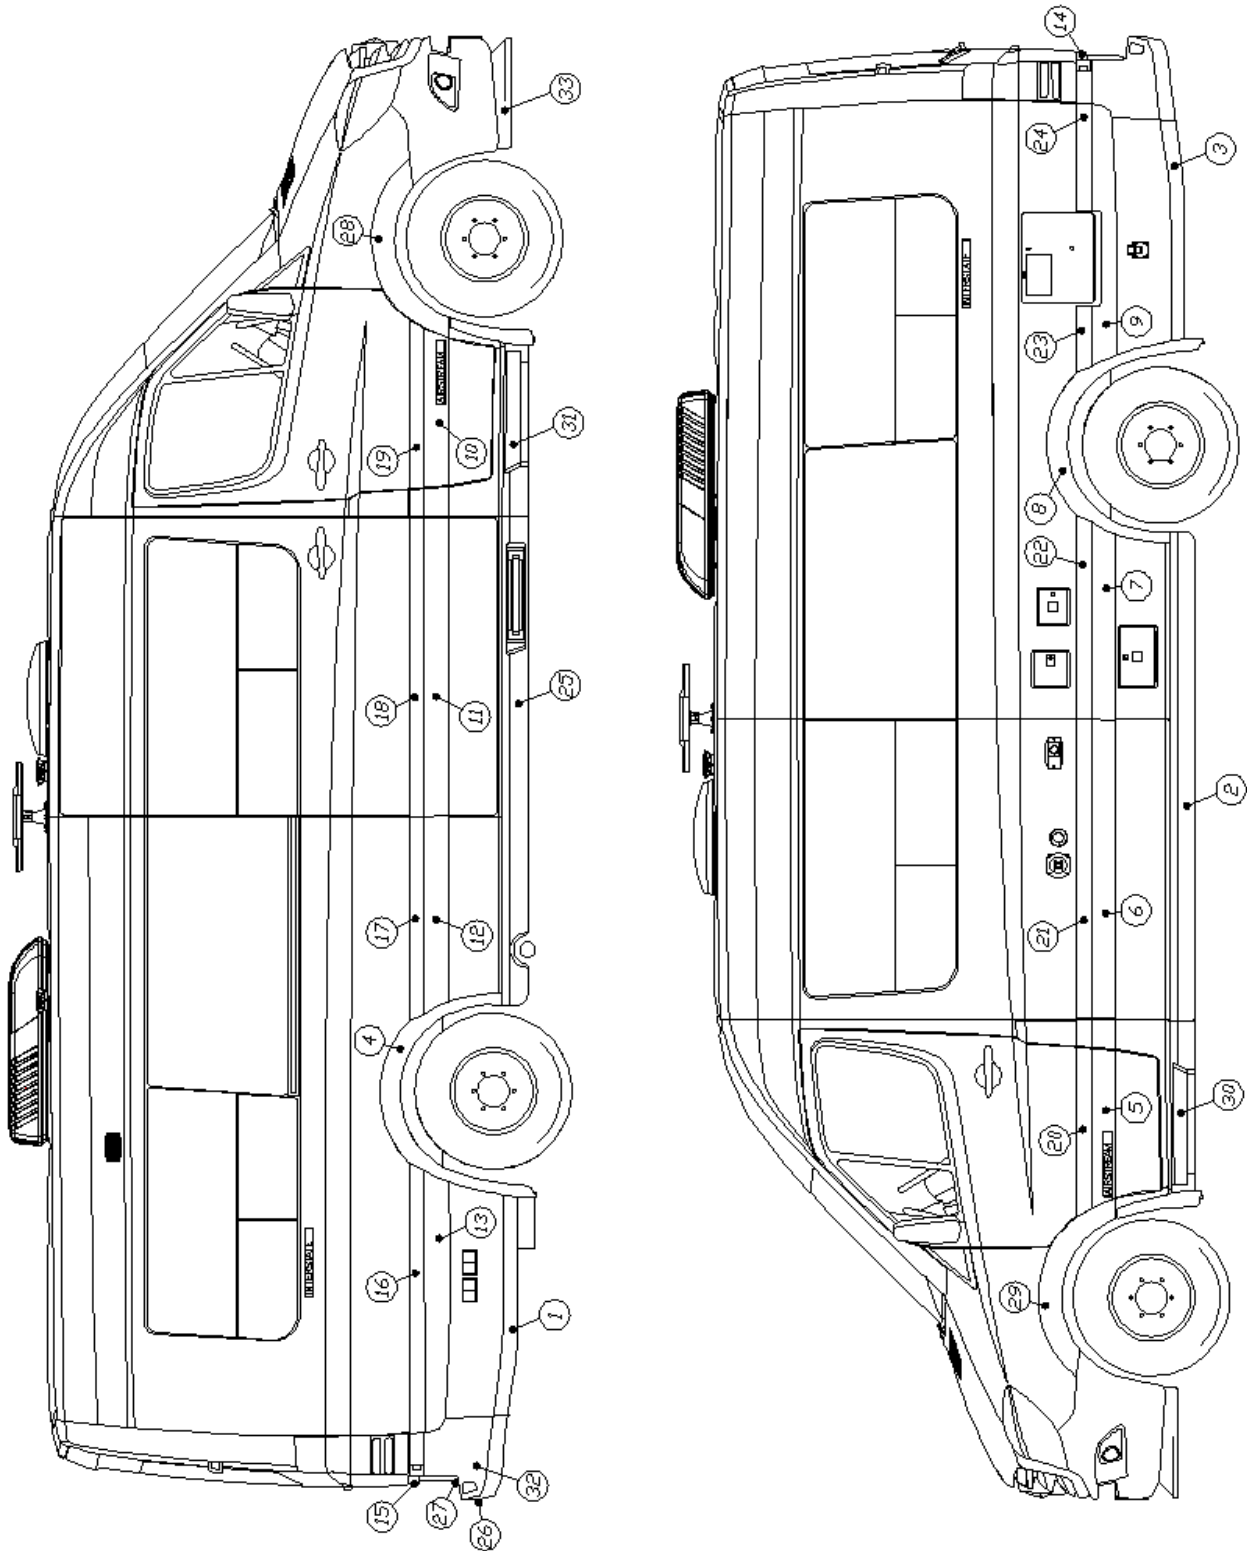

2016 INTERSTATE MOTORHOME EXTERIOR SHELL

Body Kit, White

Parts Listed on Next Page