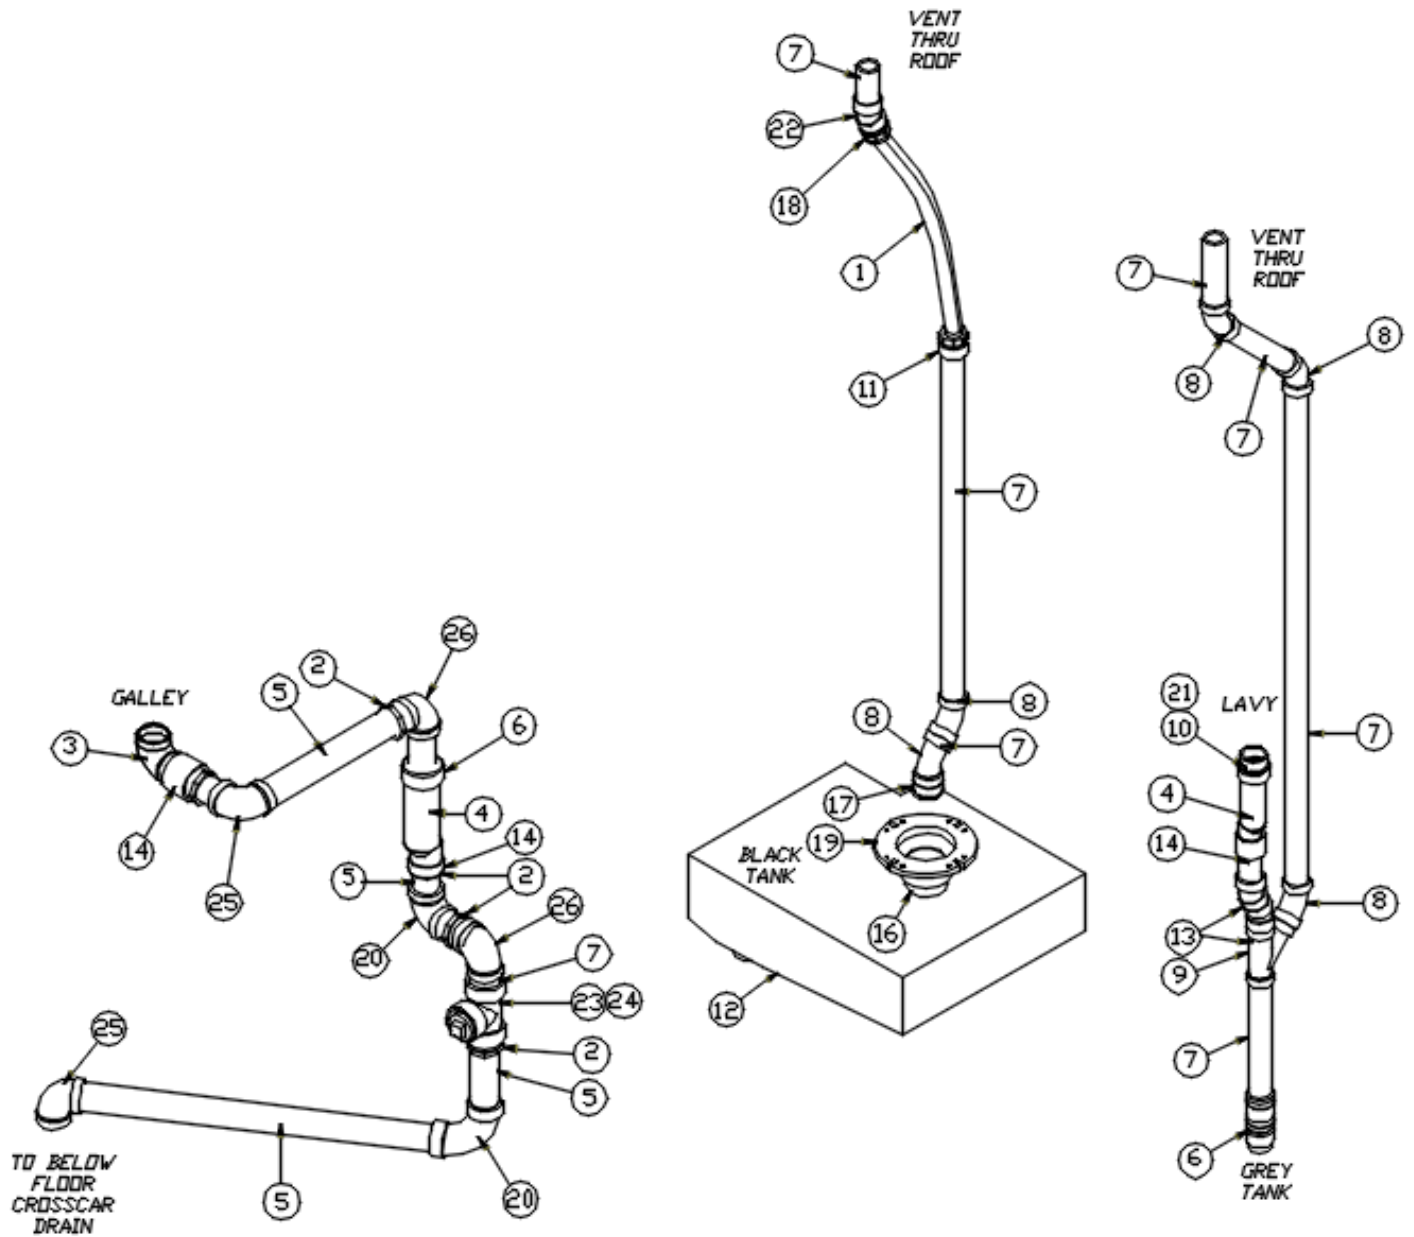

2016 INTERSTATE MOTORHOME PLUMBING, DRAIN

Drain System, Above Floor, Lounge

Parts Listed on Next Page