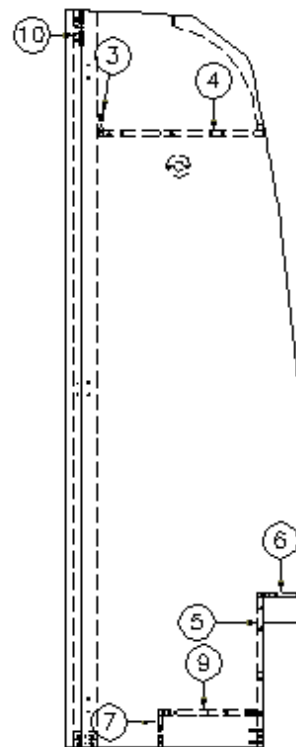

2016 INTERSTATE MOTORHOME FURNITURE, LAVATORY

Wardrobe, Bath, Lt. Camel

Parts Listed on Next Page