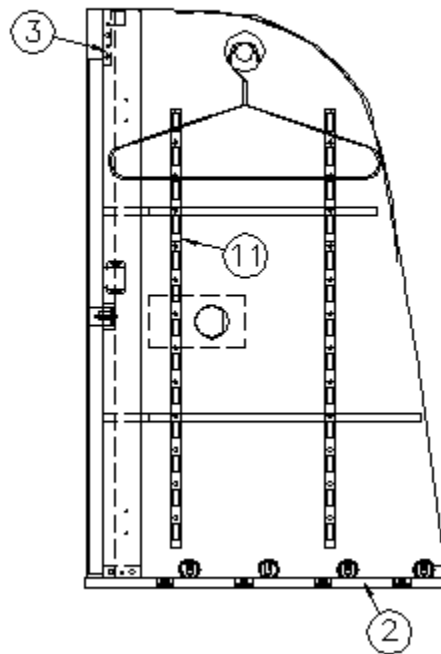

2016 INTERSTATE MOTORHOME FURNITURE, LOUNGE

Wardrobe, Hanging, Grand Tour, Onyx

Parts Listed on Next Page