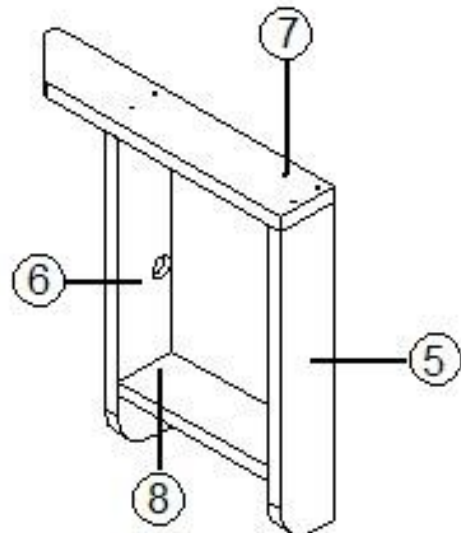

CURBSIDE

Parts Listed on Next Page