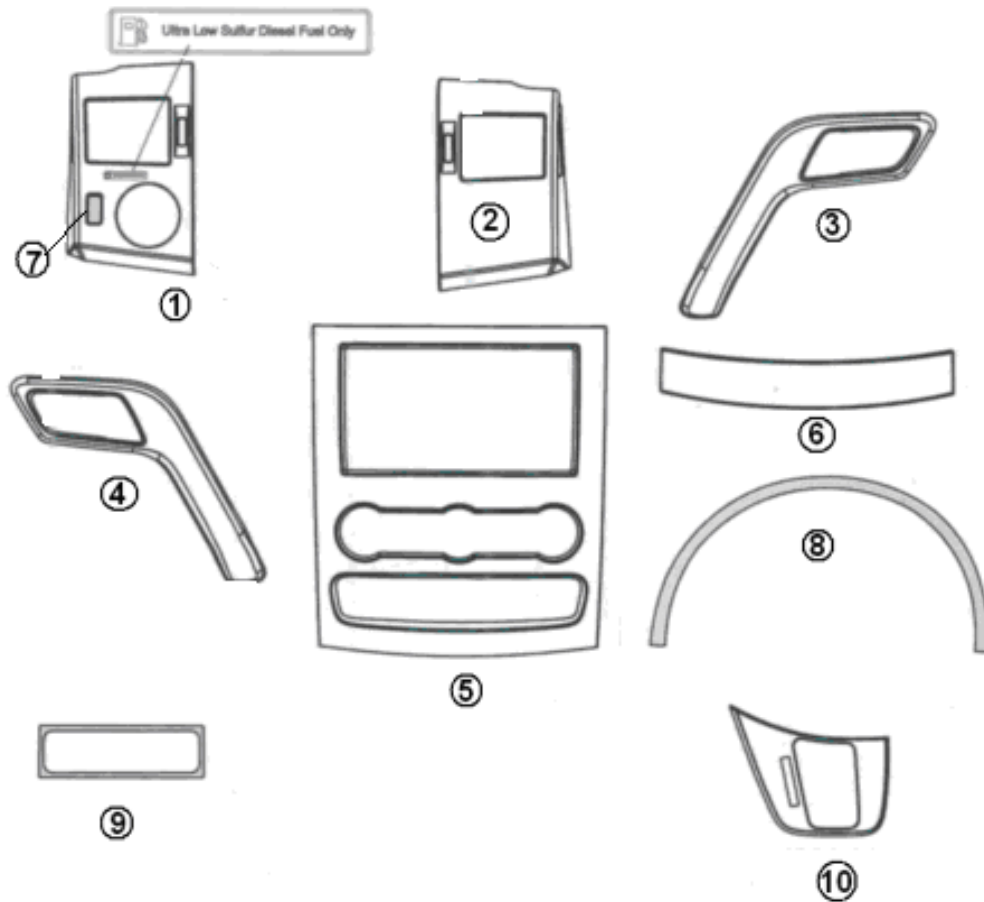

2016 INTERSTATE MOTORHOME INTERIOR SHELL

Dash Trim Kit, Lt. Camel & Walnut

365320-01   Kit, Dash Trim Combo, Majestic Burl

1. 365320-100	Decal, Driver Vent, Majestic Burl
2. 365320-101	Decal, Passenger Vent Majestic Burl
3. 365320-102	Decal, Driver Door Pull Majestic Burl
4. 365320-103	Decal, Passenger Door Pull Majestic Burl
5. 365320-104	Decal, Radio/AC Control Surround, Majestic Burl
6. 365320-105	Decal, Above Radio Center Storage, Majestic Burl
7. 365320-106	Decal, Plug for Driver Vent, Majestic Burl
8. 365320-107	Decal, Speedometer, Majestic Burl
9. 365320-108	Decal, Below Main Dash, Majestic Burl
10. 365320-109	Decal, Auto Shifter, Majestic Burl