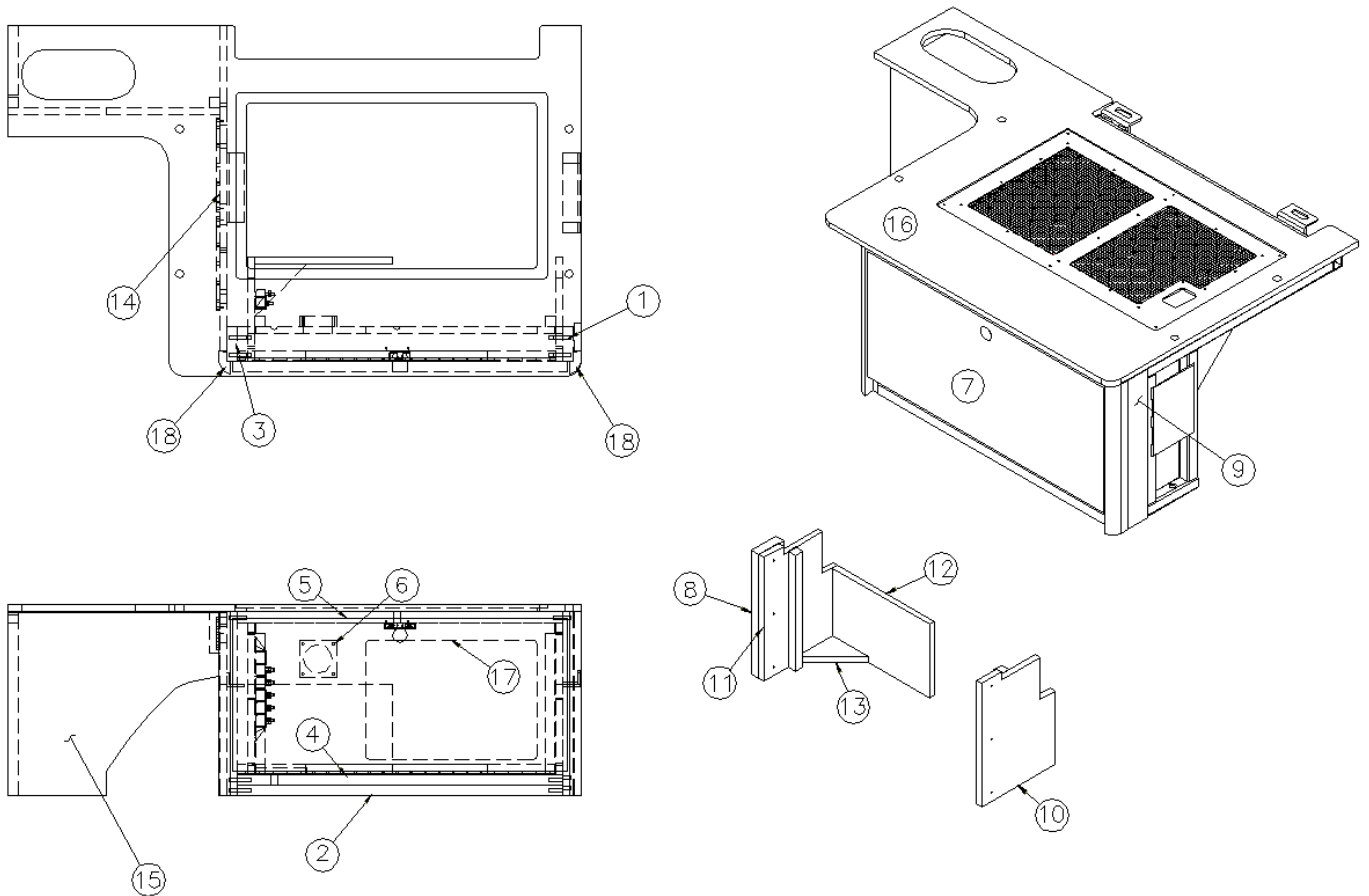

2016 INTERSTATE MOTORHOME FURNITURE, LOUNGE

Dinette Seat, RS, Grand Tour Add On Seat, Walnut

Parts Listed on Next Page