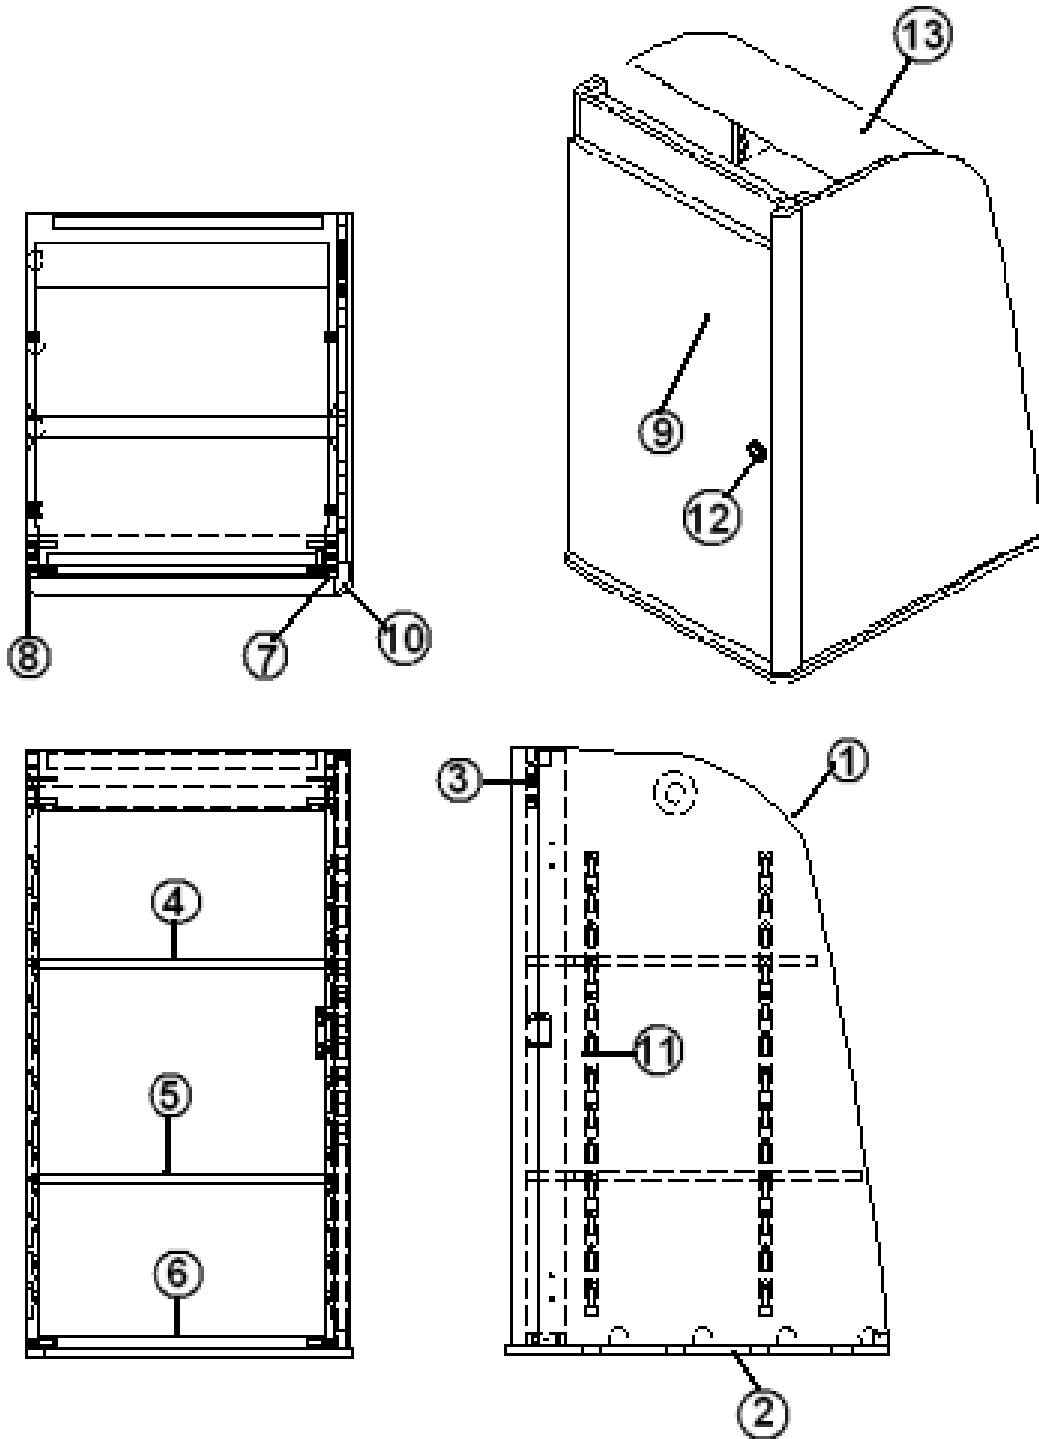

2016 INTERSTATE MOTORHOME FURNITURE, LOUNGE

Wardrobe, Hanging, CS, Lounge, Onyx

Parts Listed on Next Page