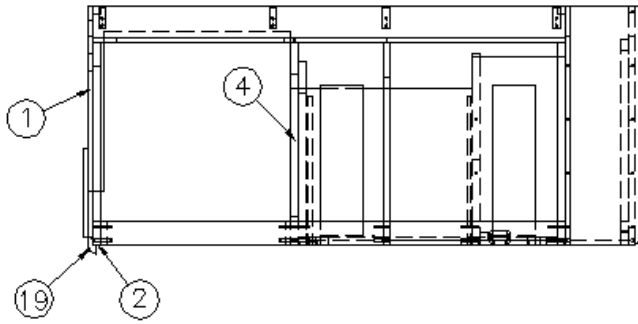

2016 INTERSTATE MOTORHOME FURNITURE, GALLEY

Galley, Convection Microwave, Lounge & CSA, Lt. Camel

Parts Listed on Next Page