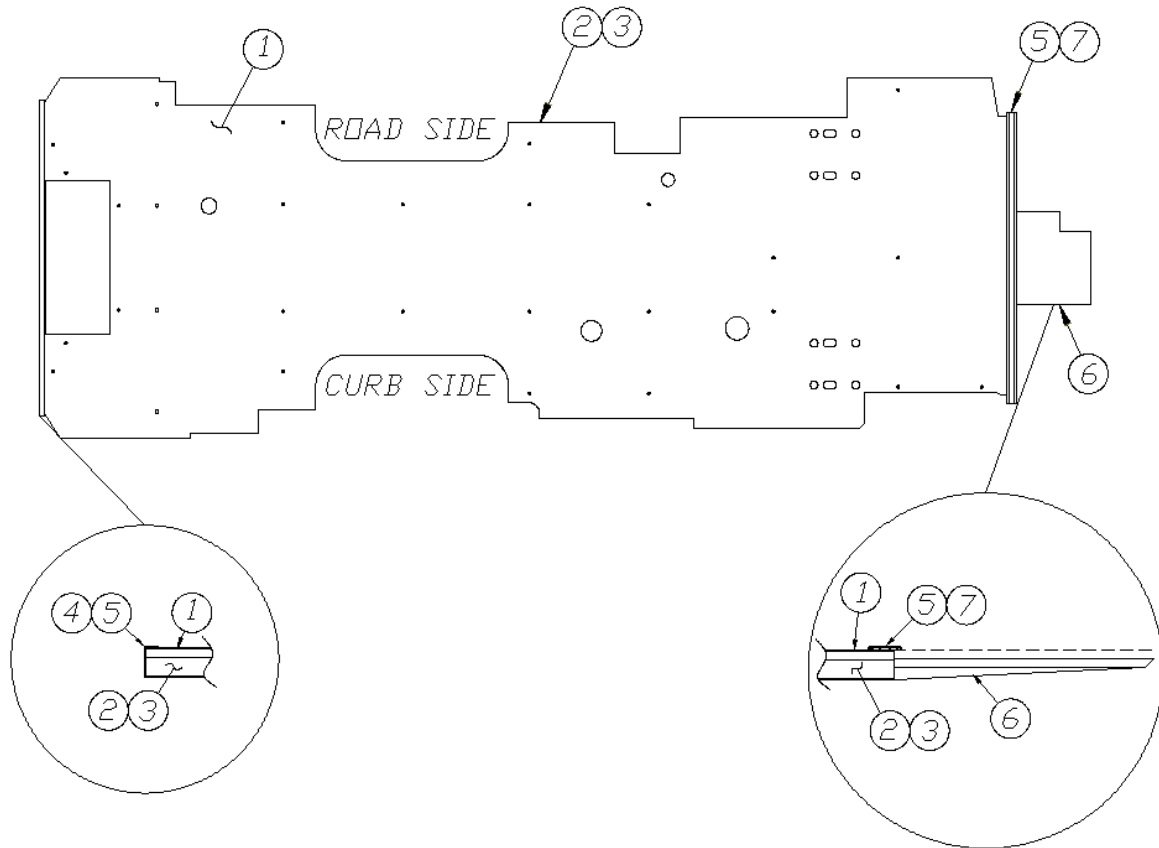

2016 INTERSTATE MOTORHOME INTERIOR SHELL

Floor Assembly, Lounge, Twin, & CSA

112239

Floor Install

1. 704111 *704220 2. 923221 923223 923221-01 923223-01 3. 345330-09 4. 967772 5. 345353-03 6. 923012 7. 114869 703968 703766-01 802075-01 802075-02	- Vinyl flooring, Ships deck Mahogany/Ivory RV Durbac - Vinyl flooring, Ships deck Mahogany/Ivory - Floor assembly, Lounge - Floor assembly, Lounge w/wardrobe option - Floor assembly, Lounge w/air ride option - Floor assembly, Lounge w/wardrobe & air ride option - Screw, 1/4 x 20 x 3", self-tapping - Floor trim angle assembly - Screw, #6 flat head - Cab to main floor transition assembly - Extrusion, threshold compartment - Floor Guard, Underbelly - Adhesive, AAT-272, Super premium - Transition spacer, Cab to main floor, 14" - Transition spacer, Cab to main floor, 18"

*704220 replaced 704111