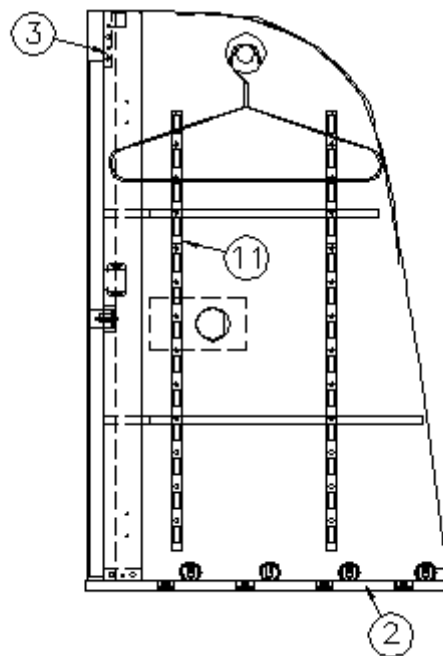

2016 INTERSTATE MOTORHOME FURNITURE, LOUNGE

Wardrobe, Hanging, Grand Tour, Walnut

Parts Listed on Next Page