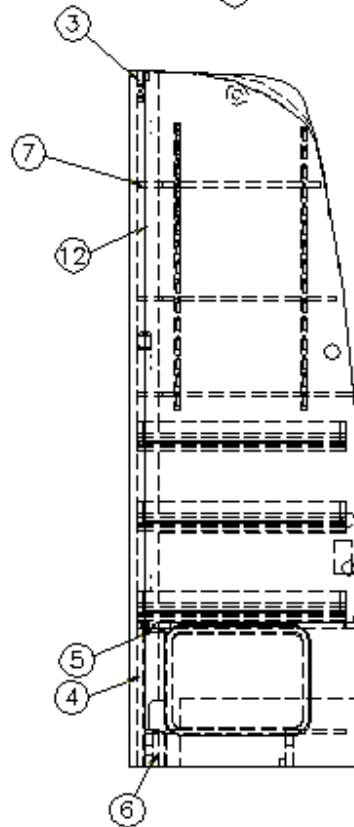

2016 INTERSTATE MOTORHOME FURNITURE, GALLEY

Pantry/Wardrobe, RS, Grand Tour, Walnut

Parts Listed on Next Page