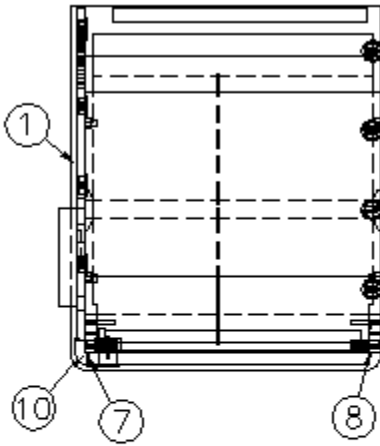

2016 INTERSTATE MOTORHOME FURNITURE, LOUNGE

Wardrobe, Hanging, Grand Tour, Onyx

Parts Listed on Next Page