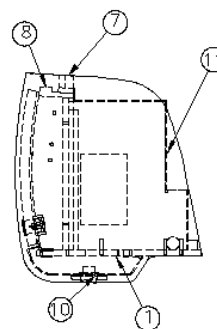

2016 INTERSTATE MOTORHOME FURNITURE, GALLEY

Roof Locker, Roadside Forward, Lounge, Onyx

968228-16

Roadside, Forward, Roof locker

1. 968228-161	Panel, 12.5 x 45.9
2. 968228-162	Panel, 12.28 x 12.12
3. 968228-163	Panel, 12.28 x 12.12
4. 968228-164	Panel, 12.28 x 12.12
5. 968228-165	Panel, 9.34 x 11.73
6. 968228-166	Panel, 5.82 x 12
7. 968228-167	Panel, 1 x 45.38
8. 968228-168	Panel, 2.75 x 45.38
9. 968228-1610	Panel, 10.64 x 16.46
10. 115406	Roof locker extrusion, 45.38
11. 115473-21	Aluminum Roof locker back, 39.61
12. 801785-0819	Door, 12.38 x 22.44, Asian Night
13. 382059-01	Knob, Push/pull
14. 967463-16	Endcap, Roof locker, Asian Night
382227	Hinge, Overhead spring, Nickel