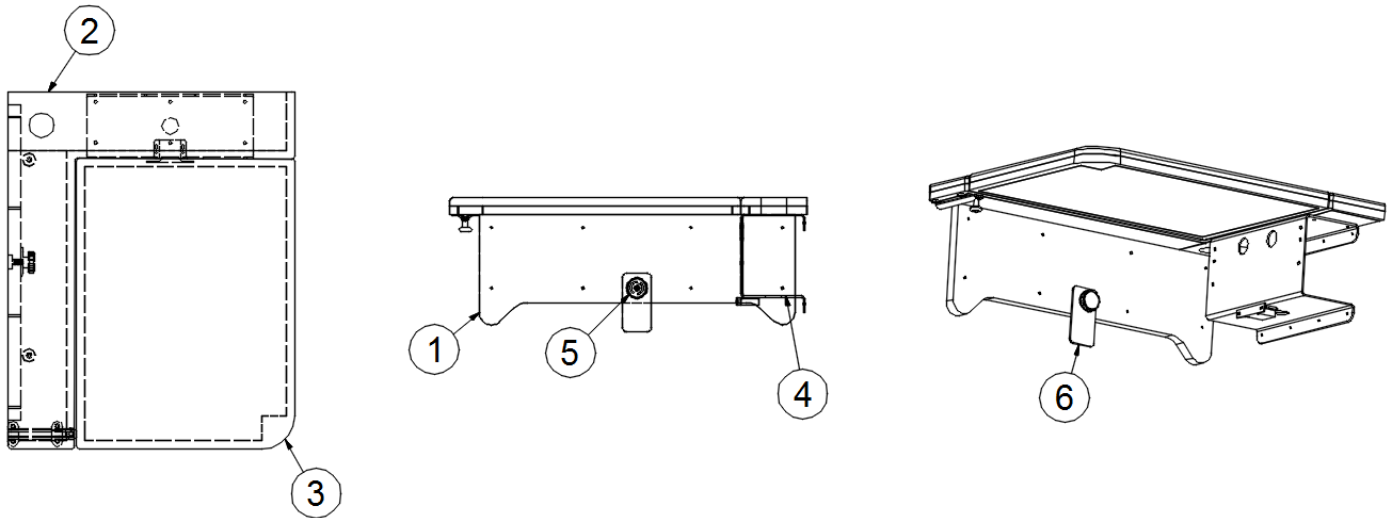

2016 INTERSTATE MOTORHOME FURNITURE, LOUNGE

Flip Table Area, Grand Tour, Walnut

968169-02

Flip Table Area Assembly

1. 968169-021	Panel, 6.66 x 19
2. 602387	Credenza top, Corian
3. 602386	Flip table, Corian
4. 454987	Bracket, Flip table
5. 382095	Knob, Knurled
6. 454721	Bracket, Pedestal table storage
381136	Rubber bumper
382092-01	Bracket, Hinged spring
454989	Bracket, Flip table brace
382260	Slide bolt, 4"
381209-01	Grommet w/cap, Black
381228-02	Catch, Grabber door
365379-02	Edgebanding, .94", Walnut