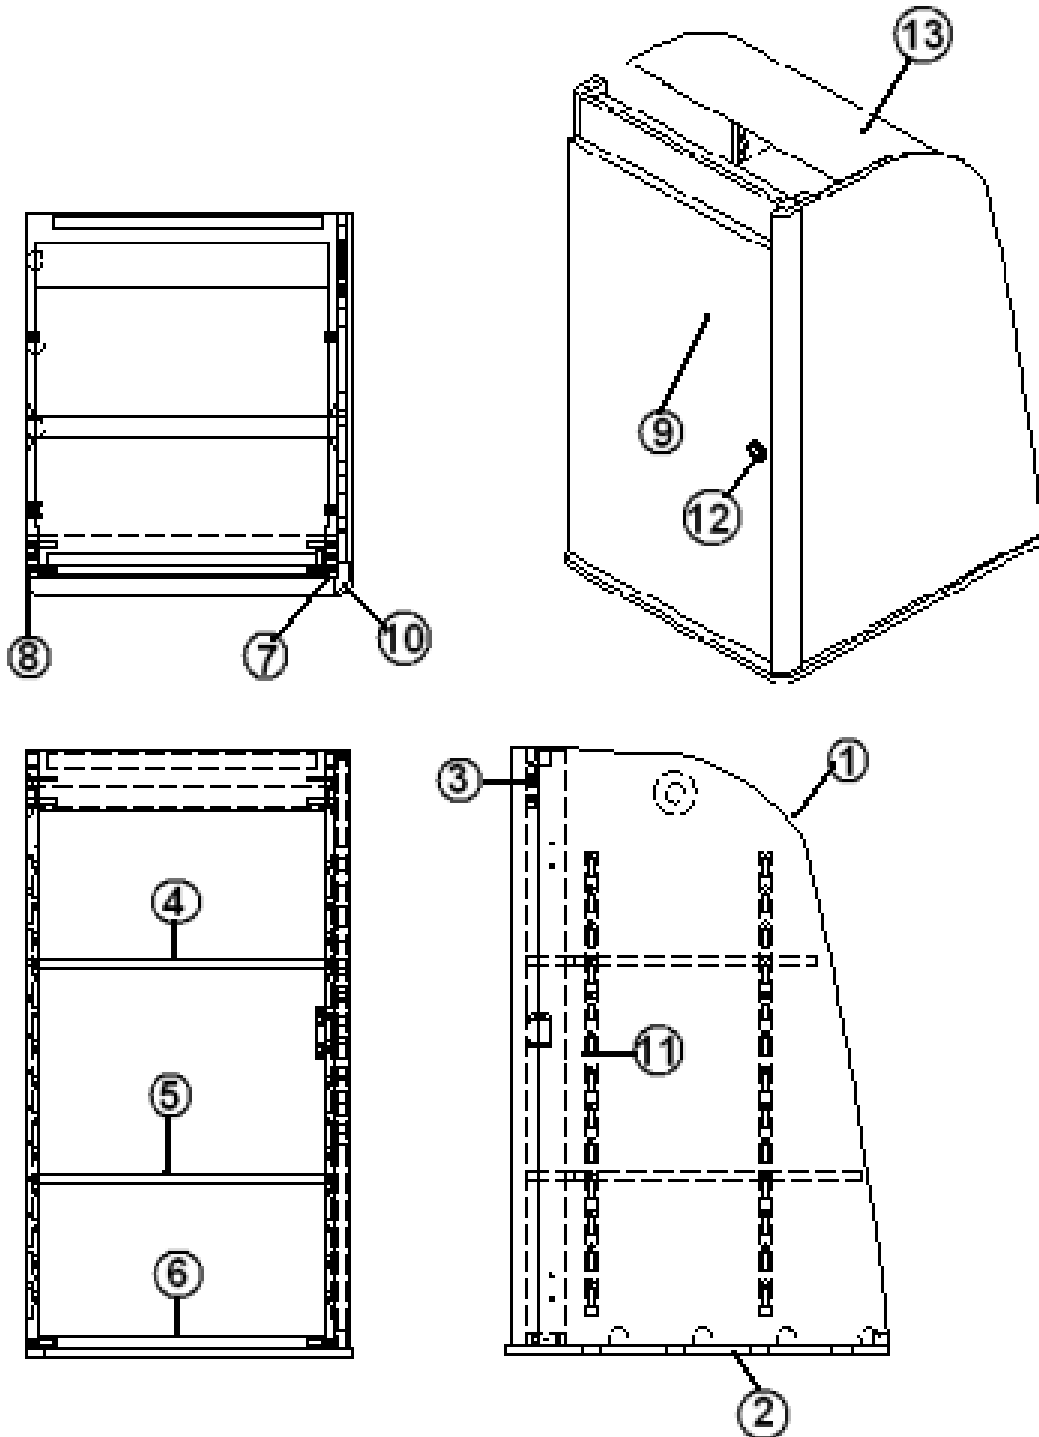

2016 INTERSTATE MOTORHOME FURNITURE, LOUNGE

Wardrobe, Hanging, CS, Lounge, Lt. Camel

Parts Listed on Next Page