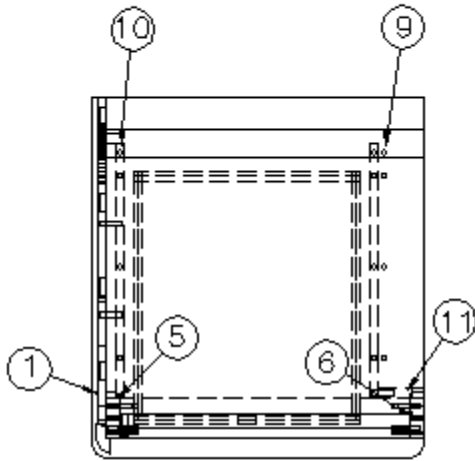

2016 INTERSTATE MOTORHOME FURNITURE, BEDROOM

Hanging Wardrobe, RS, Lounge Twin Wardrobe Option, Walnut

Parts Listed on Next Page