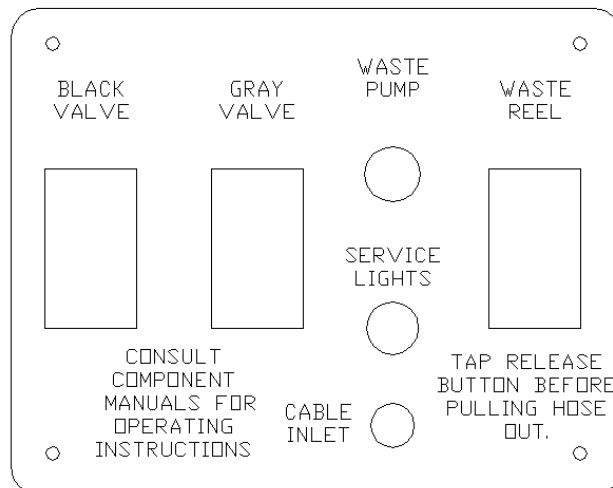

②

1. 382083W	Hatch, electrical switches, White
382083S	Hatch, electrical switches, Silver
382083B	Hatch, electrical switches, Black
2. 386283	Control Switch Panel
510623	Coax connector
510623-01	Coax connector locking nut
510947-15	Breaker, 12V DC, Type II, #12V15
510947-50	Breaker, 12V DC, Type II, #12V50A
512410	Dump valve harness w/switch
512410-100	Switch only from harness 512410
602205-01	Switch, 20 Amp Macerator
512934-01	Waste water hose reel switch, Spring centered