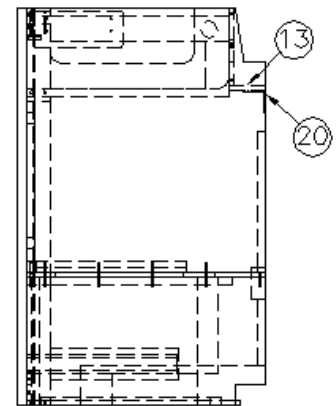

2016 INTERSTATE MOTORHOME FURNITURE, GALLEY

Galley, Convection Microwave, Lounge & CSA, Walnut

Parts Listed on Next Page