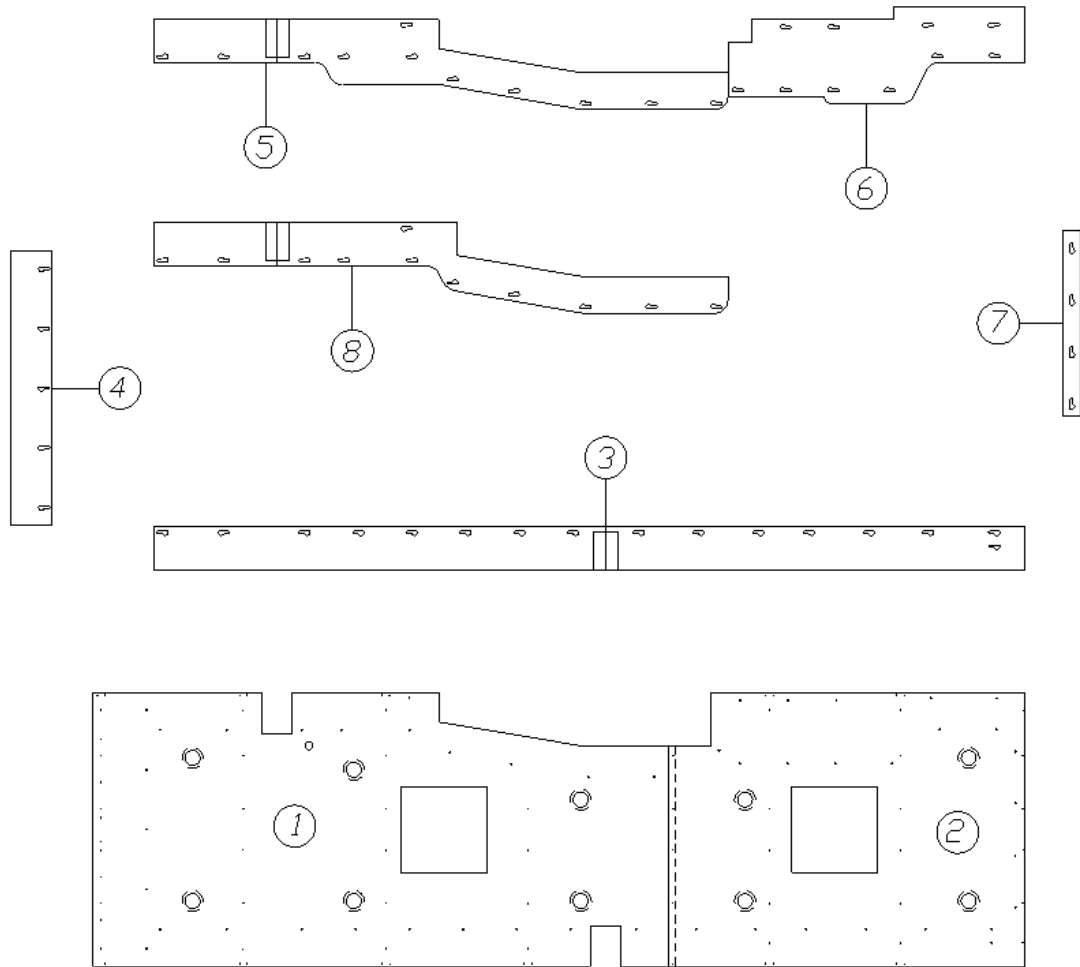

2016 INTERSTATE MOTORHOME INTERIOR SHELL

Ceiling Panels, Grand Tour

923203

Layout, Ceiling Panels

1. 923203-01	Aluminum panel, Rear
2. 923203-02	Aluminum panel, Front
3. 923203-03	Ceiling panel, CS
4. 923203-04	Ceiling panel, Rear
5. 923203-05	Ceiling panel, RS rear
6. 923203-06	Ceiling panel, RS front
7. 923203-07	Ceiling panel, Front
8. 923203-08	Ceiling panel, RS rear, Extra seat option
382062	Fastener, Finned, .25"
704088-02	Fabric, Suede Sarandave Impala