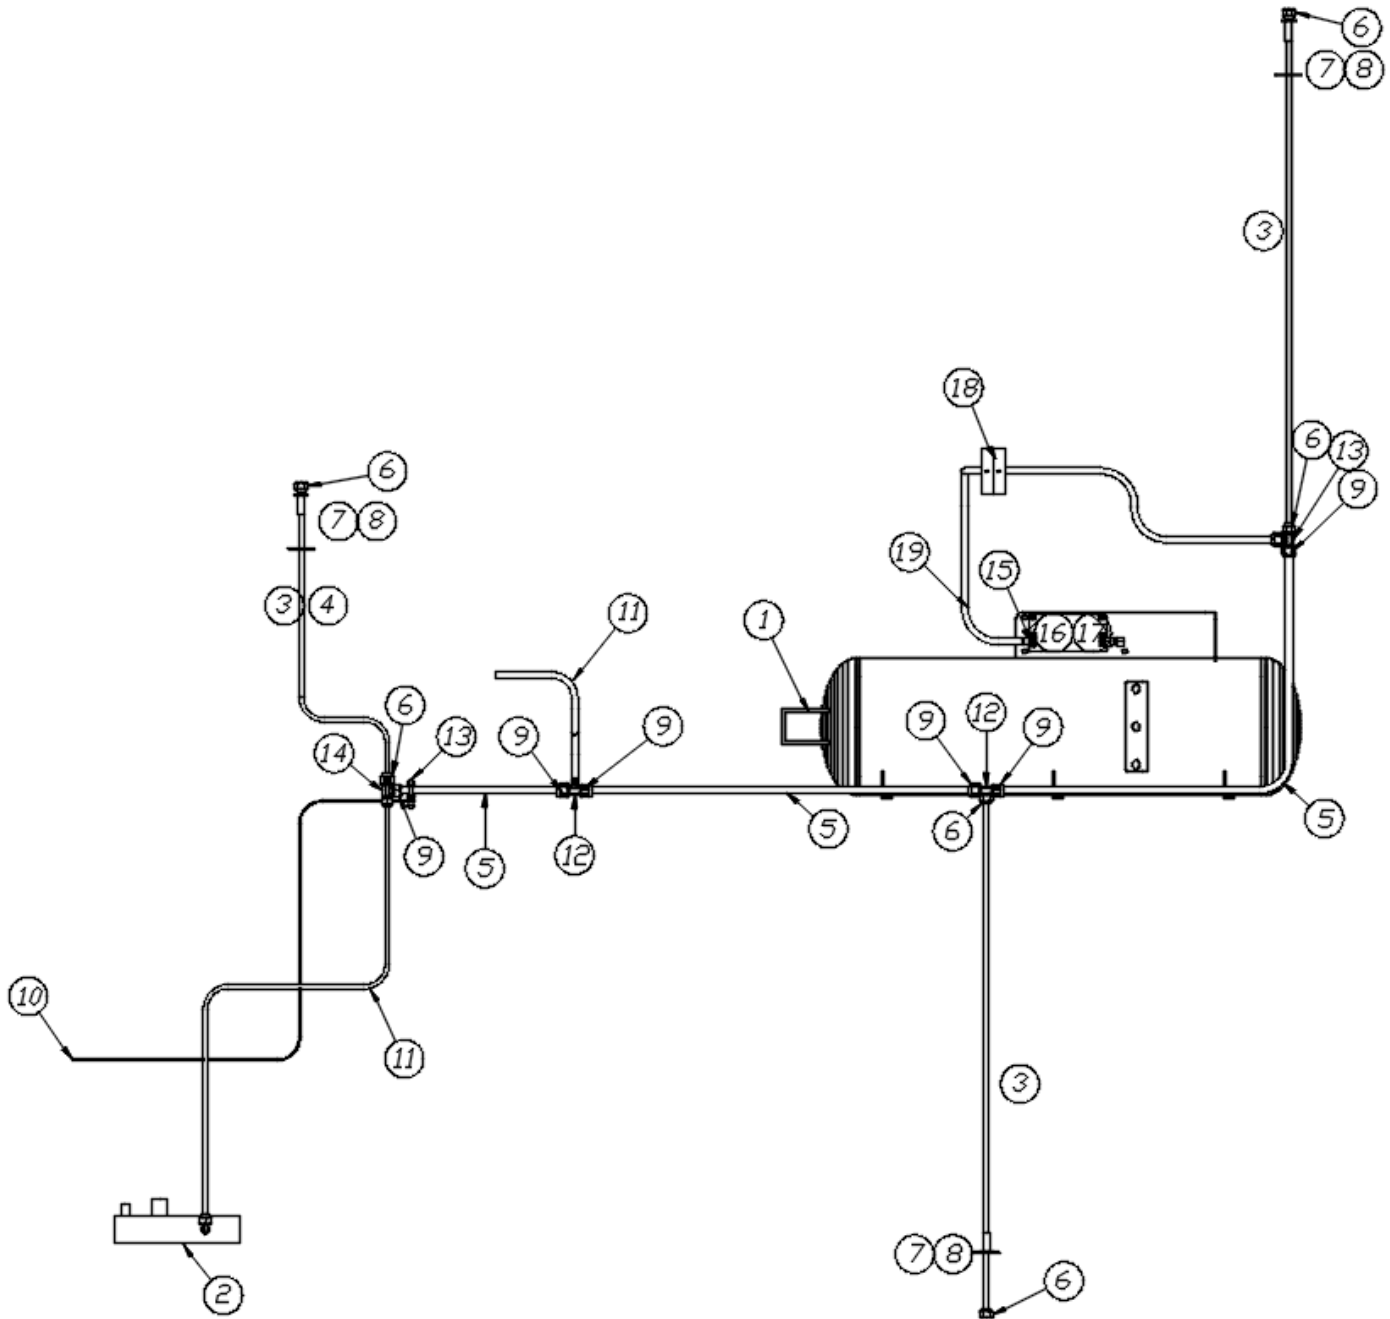

2016 INTERSTATE MOTORHOME PLUMBING, LPG

LPG System, Grand Tour

Parts Listed on Next Page