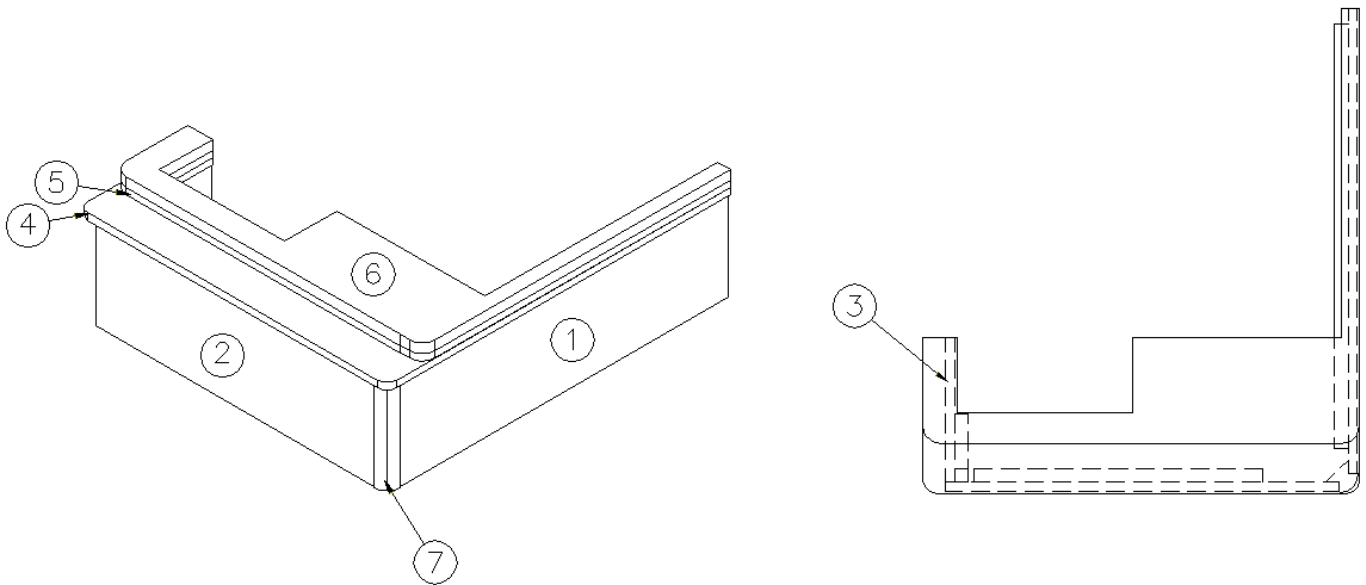

2016 INTERSTATE MOTORHOME PLUMBING, DRAIN

Black Tank Cover, Onyx

968272-16

Black tank cover assembly, Onyx

1. 968272-161	Panel, 25.75 x 7
2. 968272-162	Panel, 21.82 x 7
3. 968272-163	Panel, 8 x 7
4. 968272-164	Panel, 24.19 x 26.88
5. 968272-165	Panel, 24.19 x 24.13
6. 968272-166	Panel, 24.19 x 24.13
7. 801415-0019	Corner trim, 1" radius, Onyx
203643	Cover, black tank, upper
203644-01	Pocket, black tank vent
203645	Cover, black tank lower