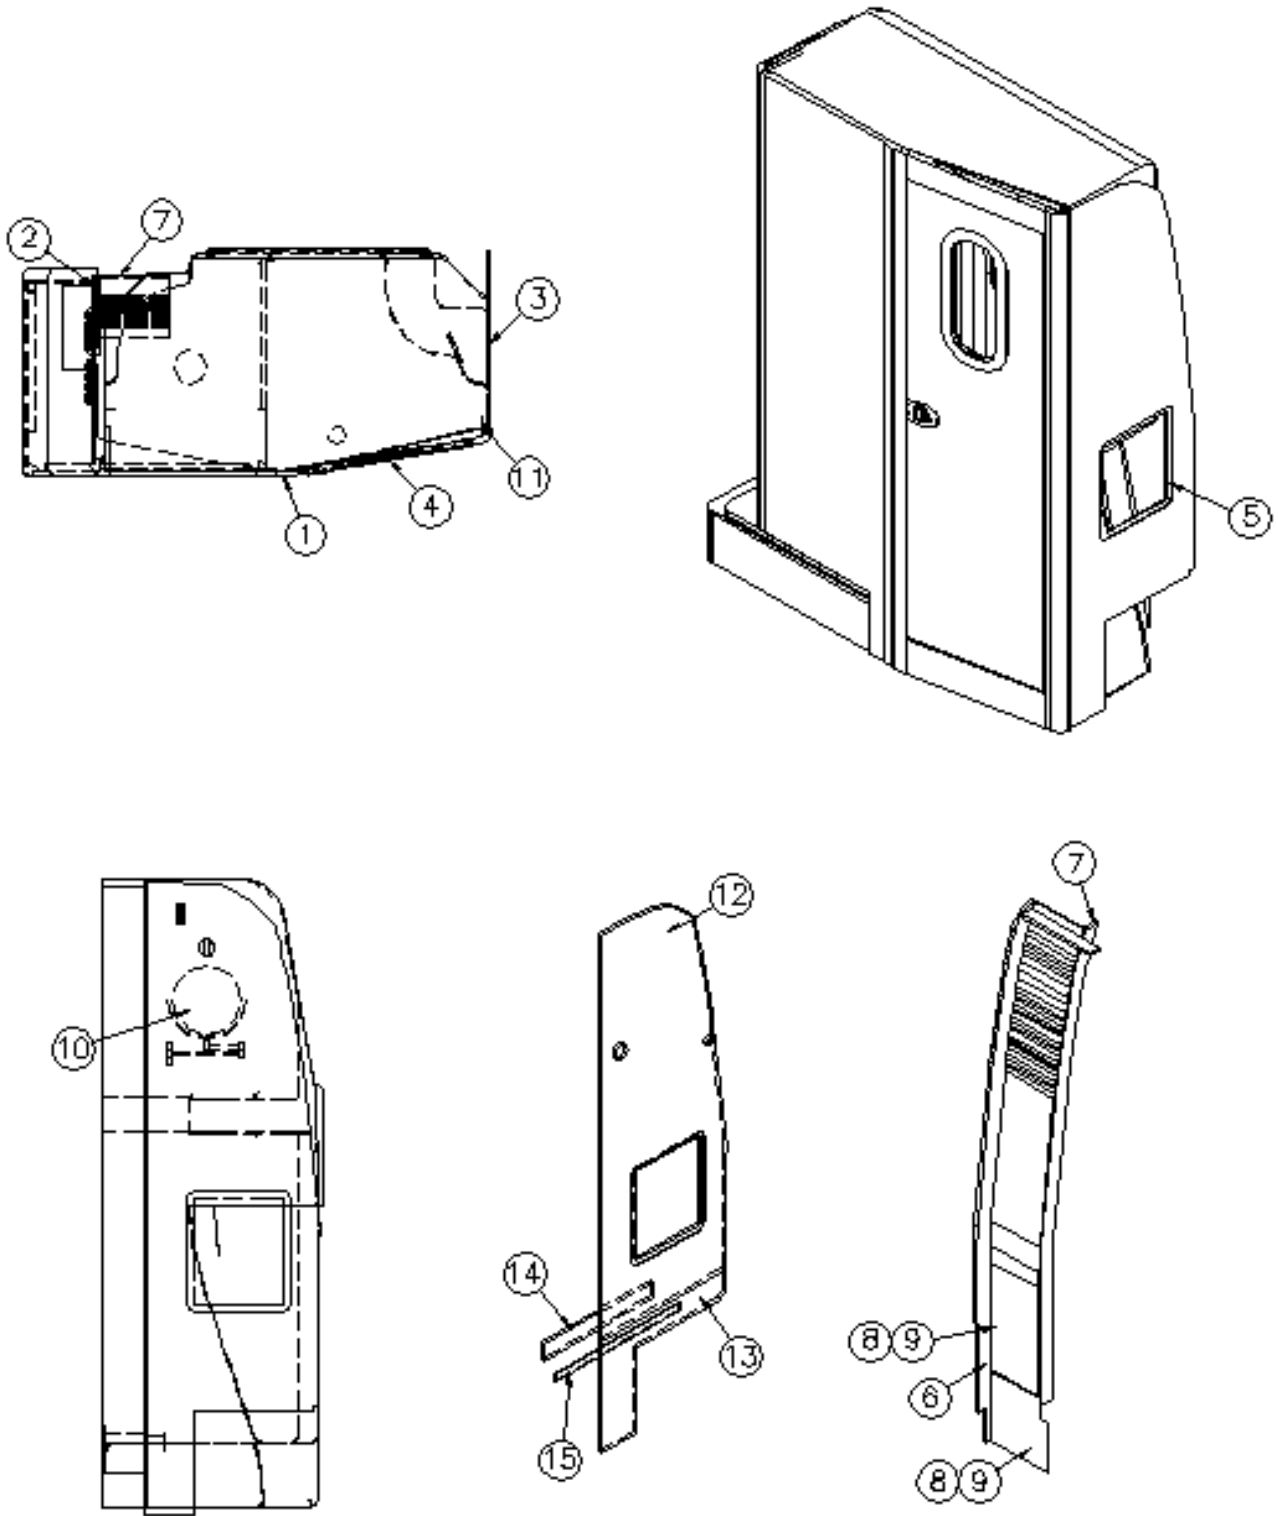

2016 INTERSTATE MOTORHOME FURNITURE, LAVATORY

Wet Bath Module, Lounge, Twin & CSA, Walnut

Parts Listed on Next Page