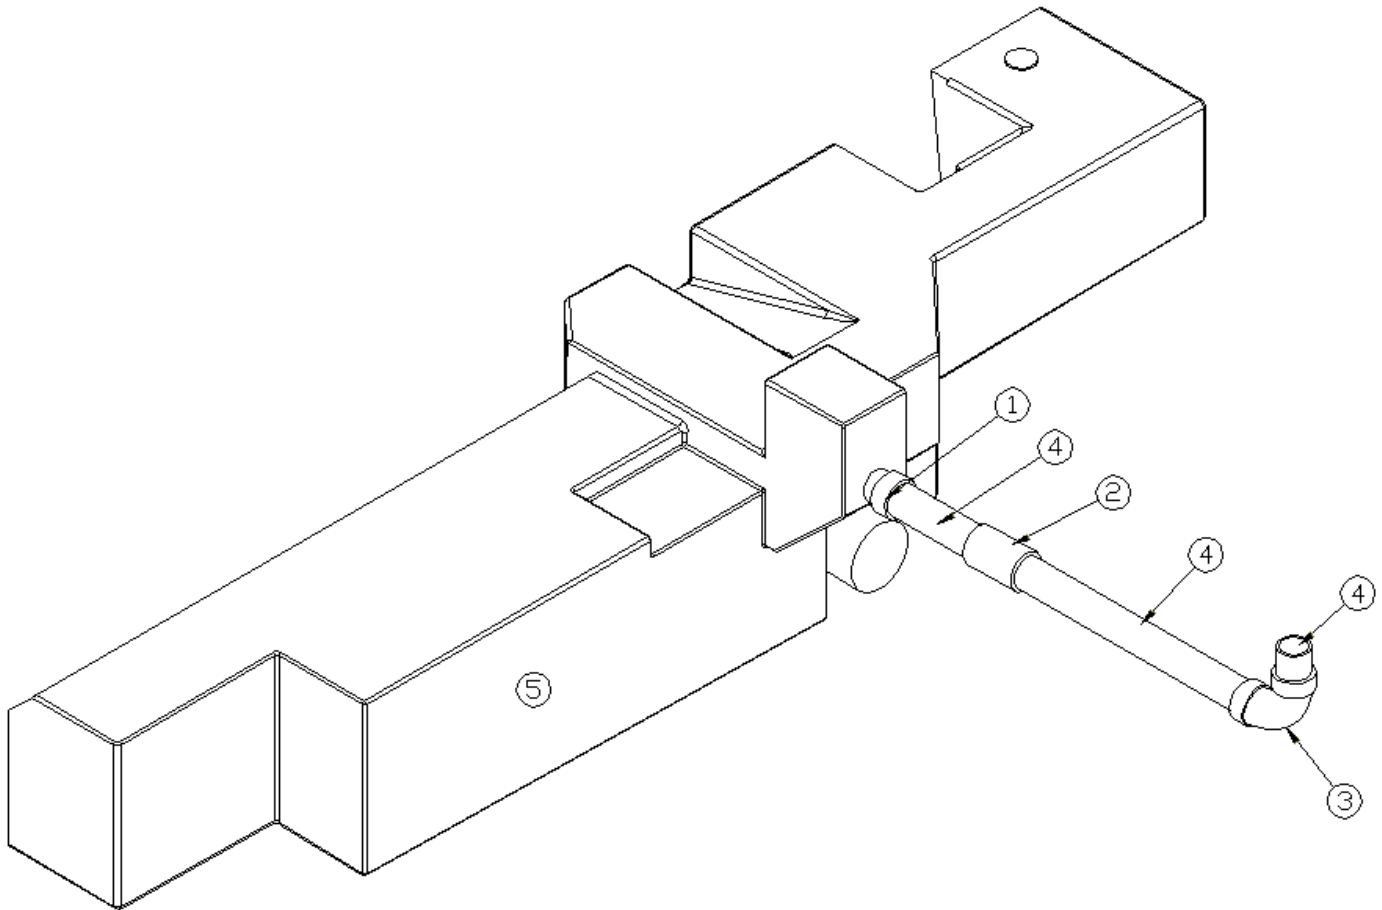

2016 INTERSTATE MOTORHOME PLUMBING, DRAIN

Drain System, Below Floor from Galley, Lounge

1. 602194	Adaptor, PVC, 1.125 HUB x MPT
2. 602200	Coupling, 1.25", flexible
3. 602236	Elbow, 1.25" x 45 degree, long ELL
4. 601161-01	Pipe, ABS DVW, 1.25"
5. 602257	Grey water tank