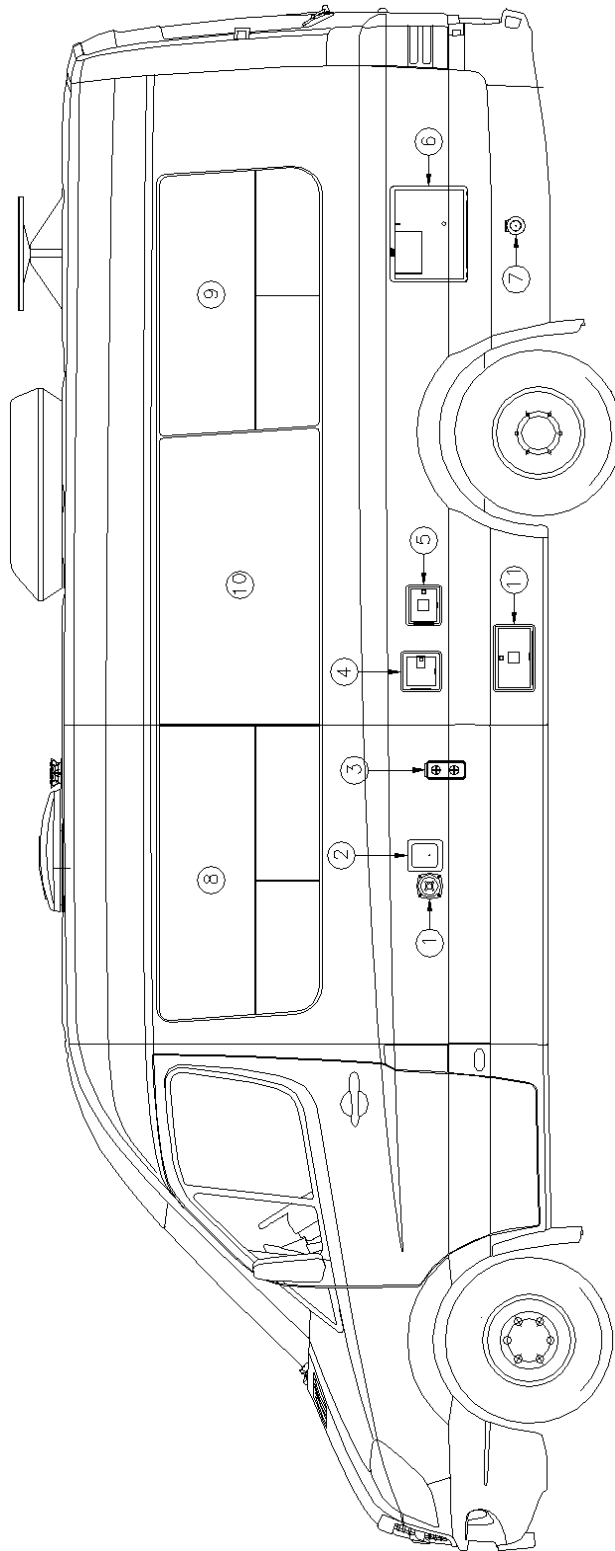

2016 INTERSTATE MOTORHOME EXTERIOR SHELL

Wall, Roadside, Lounge, Twin Bed, & CSA

Parts Listed on Next Page