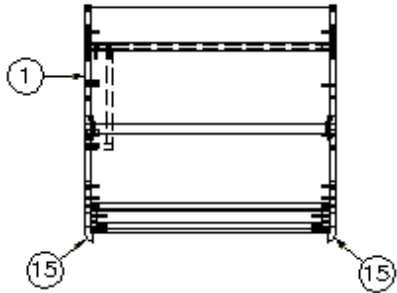

2016 INTERSTATE MOTORHOME FURNITURE, LAVATORY

Wardrobe, Bath, Lt. Camel

Parts Listed on Next Page