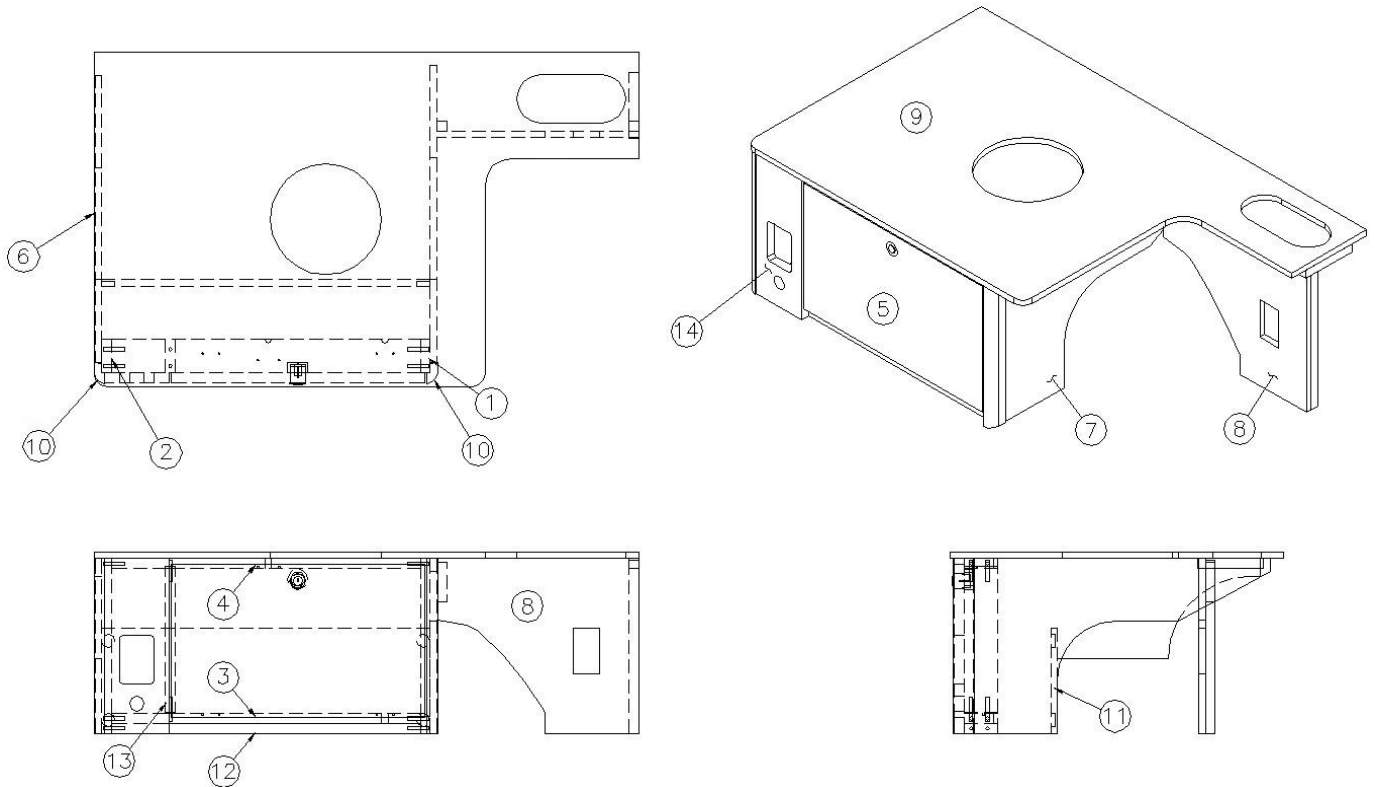

2016 INTERSTATE MOTORHOME FURNITURE, LOUNGE

Dinette Seat, CS, Lounge Wardrobe Option, Lt. Camel

968257-18

Dinette Seat Base Assembly, CS

1. 968257-181	Panel, 2.5 x 13.25
2. 968257-182	Panel, 2.5 x 13.25
3. 968257-183	Panel, 2.5 x 23.5
4. 968257-184	Panel, 2.5 x 23.5
5. 968257-185	Panel, 19.25 x 11.62
6. 968257-186	Panel, 21.75 x 13.25
7. 968257-187	Panel, 22.5 x 13.25
8. 968257-188	Panel, 15.36 x 13.25
9. 968257-189	Panel, 25.31 x 41.42
10. 801706-0018	Corner trim, 90°, Asian Sand
11. 968257-1818	Panel, 8 x 25
12. 968257-1819	Panel, 2.5 x 23.5
13. 968257-1820	Panel, 2.5 x 11
14. 968257-1821	Panel, 4.88 x 13.24
381607-11	Hinge
382059-01	Knob, Push/pull
381228-02	Catch grabber door
365344-01	Edgebanding, 5/8", Pearl Bisque
365344-02	Edgebanding, 15/16", Pearl Bisque