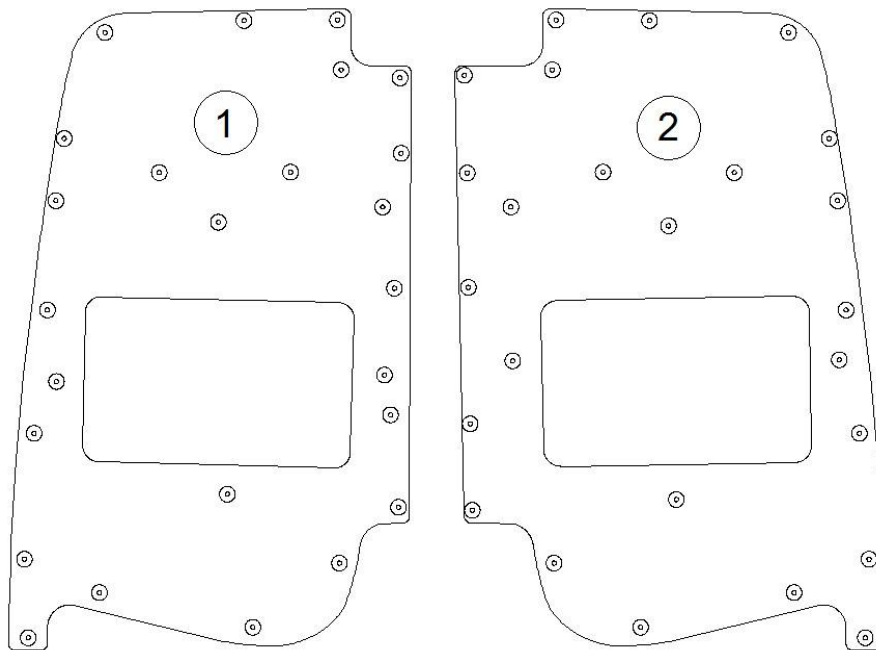

2016 INTERSTATE MOTORHOME INTERIOR SHELL

Interior Panels, Rear Door

1. 968303 Rear door panel, RS
2. 968302 Rear door panel, CS

Interior Skin/Trim

- 203628 Closeout, Roadside "B" pillar, bottom
- 203629 Close out, sliding door header
- 203631-01 Closeout, roadside wheel well
- 203631-02 Closeout, curbside wheel well
- 203637 Pads, sound dampener, rear wheel wells

Closeouts, Windows, Pillar, & Roof

- 203651-01 Closeout, Curbside, "C" Pillar
- 203651-02 Closeout, Curbside, Front Window
- 203651-03 Closeout, Curbside, Rear Window
- 203651-04 Closeout, Curbside, Lower Pillar
- 203651-06 Closeout, Roadside, Front Window
- 203651-07 Closeout, Roadside, Front Window, Aft
- 203651-08 Closeout, Roadside, Middle Window
- 203651-09 Closeout, Roadside, Rear Window
- 203651-10 Closeout, Roadside, Rear Lower Pillar