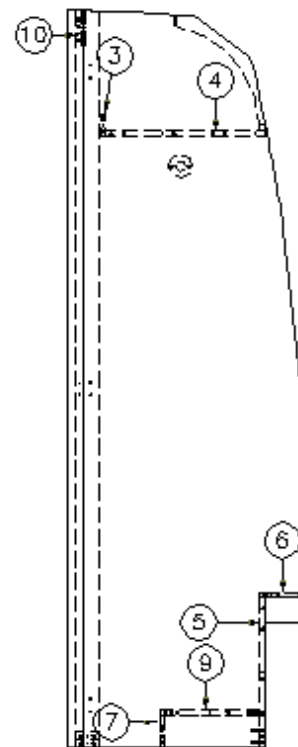

2016 INTERSTATE MOTORHOME FURNITURE, LAVATORY

Wardrobe, Bath, Onyx

Parts Listed on Next Page