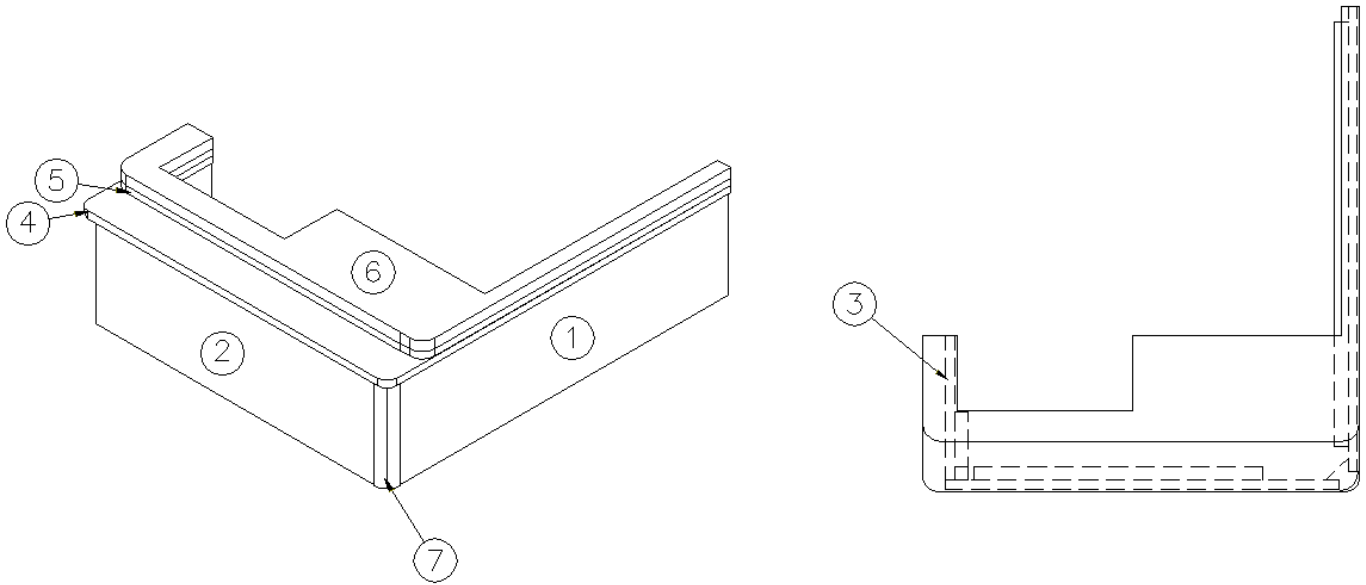

2016 INTERSTATE MOTORHOME PLUMBING, DRAIN

Black Tank Cover, Walnut

968272-02

Black tank cover assembly, Walnut

1. 968272-021	Panel, 25.75 x 7
2. 968272-022	Panel, 21.82 x 7
3. 968272-023	Panel, 8 x 7
4. 968272-024	Panel, 24.19 x 26.88
5. 968272-025	Panel, 24.19 x 24.13
6. 968272-026	Panel, 24.19 x 24.13
7. 801415-002	Corner trim, 1" radius, Walnut
203643	Cover, black tank, upper
203644-01	Pocket, black tank vent
203645	Cover, black tank lower