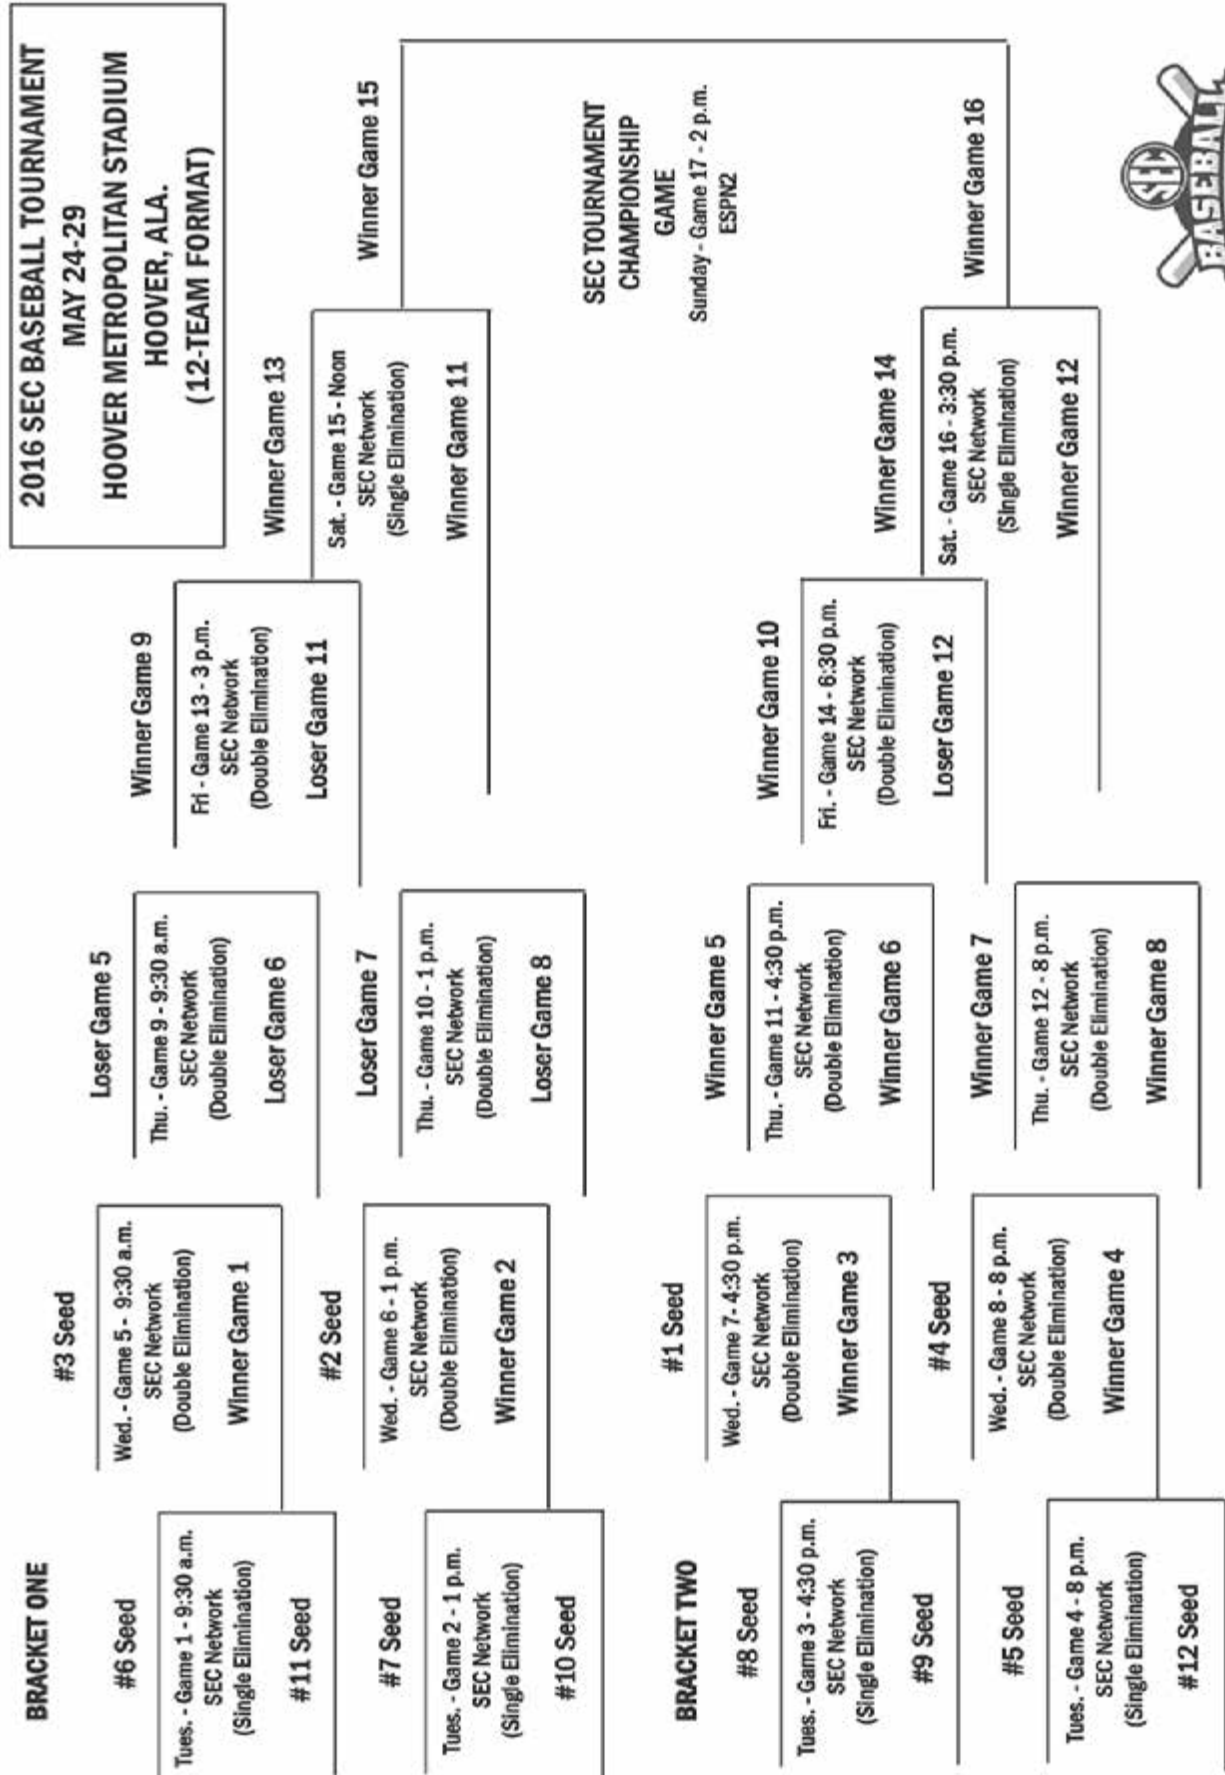

2016 SEC BASEBALL TOURNAMENT

All Times Central

SEC Tournament History

Champions

Year	Team	Site
1977	Ole Miss	Oxford, Miss.
1978	Auburn	Gainesville, Fla.
1979	Mississippi State	Starkville, Miss.
1980	Vanderbilt	Gainesville, Fla.
1981	Florida	Starkville, Miss.
1982	Florida	Gainesville, Fla.
1983	Alabama	Starkville, Miss.
1984	Florida	Gainesville, Fla.
1985	Mississippi State	Baton Rouge, La.
1986	LSU	Baton Rouge, La.
1987	Mississippi State	Athens, Ga.
1988	Florida	Starkville, Miss.
1989	Auburn	Gainesville, Fla.
1990*	LSU/Mississippi State	Hoover, Ala.
1991	Florida	Baton Rouge, La.
1992	LSU	New Orleans, La.
1993	Eastern - Tennessee	Columbia, S.C.
	Western - LSU	Baton Rouge, La.
1994	Eastern - Tennessee	Lexington, Ky.
	Western - LSU	Oxford, Miss.
1995	Eastern - Tennessee	Knoxville, Tenn.
	Western - Alabama	Starkville, Miss.
1996	Alabama	Hoover, Ala.
1997	Alabama	Columbus, Ga.
1998	Auburn	Hoover, Ala.
1999	Alabama	Hoover, Ala.
2000	LSU	Hoover, Ala.
2001	Mississippi State	Hoover, Ala.
2002	Alabama	Hoover, Ala.
2003	Alabama	Hoover, Ala.
2004	South Carolina	Hoover, Ala.
2005	Mississippi State	Hoover, Ala.
2006	Ole Miss	Hoover, Ala.
2007	Vanderbilt	Hoover, Ala.
2008	LSU	Hoover, Ala.
2009	LSU	Hoover, Ala.
2010	LSU	Hoover, Ala.
2011	Florida	Hoover, Ala.
2012	Mississippi State	Hoover, Ala.
2013	LSU	Hoover, Ala.
2014	LSU	Hoover, Ala.
2015	Florida	Hoover, Ala.

*LSU and Mississippi State were declared tournament co-champions when lightning and rain ended play in Game 11 with LSU leading 6-0 in the bottom of the fourth inning.

Most Valuable Players

Year	Player	Pos.	Team
1979	Mike Kelley	OF	Mississippi State
1980	Dave Nenad	DH	Vanderbilt
1981	Jeff Keener	P	Kentucky
1982	Rich Bombard	P	Florida
1983	David Magadan	1B	Alabama
1984	Alan Cockrell	OF	Tennessee
1985	Gene Morgan	P	Mississippi State
1986	Jeff Yurtin	3B	LSU
1987	Dan Paradoa	OF	Mississippi State
1988	Brian Reimsnyder	OF	Florida
1989	Roger Miller	C	Georgia
1990	Jon Harden	P	Mississippi State
1991	Herbert Perry	DH	Florida
	Brian Purvis	OF	Florida
1992	Andy Sheets	SS	LSU
1993	Eastern - Todd Helton	1B	Tennessee
	Western - Harry Berrios	OF	LSU
1994	Eastern - Todd Helton	1B	Tennessee
	Steve Soper	2B	Tennessee
	Western - Russ Johnson	SS	LSU
1995	Eastern - Todd Helton	1B	Tennessee
	Scott Vieira	3B	Tennessee
	Western - Rusty Loffin	OF	Alabama
1996	Joe Caruso	2B	Alabama
1997	David Tidwell	OF	Alabama
1998	Rodney Nye	1B	Arkansas
1999	G.W. Keller	OF	Alabama
2000	Wally Pontiff	IF	LSU
2001	Chris Young	P	Mississippi State

2002	Brent Boyd	1B	Alabama
2003	Beau Hearod	OF	Alabama
2004	Steven Tolleson	OF	South Carolina
	Kevin Melillo	INF	South Carolina
2005	Jeff Butts	OF	Mississippi State
2006	Mark Wright	OF	Ole Miss
2007	Pedro Alvarez	3B	Vanderbilt
2008	Blake Dean	DH	LSU
2009	Mikie Mahtook	OF	LSU
2010	Austin Nola	SS	LSU
2011	Daniel Pigott	OF	Florida
2012	Adam Frazier	SS	Mississippi State
2013	Chris Cotton	P	LSU
2014	Tyler Moore	1B	LSU
2015	J.J. Schwarz	C/DH	Florida

All-Time Standings

Team	App.	W-L	Pct.	Tourney Titles
LSU	30	74-39	.655	11
Vanderbilt	20	50-37	.573	2
Miss. State	30	58-48	.547	7
Alabama	27	47-41	.534	7
Tennessee	14	25-23	.521	3
Florida	36	62-59	.512	4
Ole Miss	20	31-36	.463	5
Arkansas	21	28-37	.431	0
Auburn	24	31-44	.413	1
Georgia	21	28-41	.406	0
Kentucky	18	21-32	.396	0
Texas A&M	3	4-4	.500	0
South Carolina	23	25-42	.373	1
Missouri	2	1-3	.250	0

Largest Tournament Average Attendance