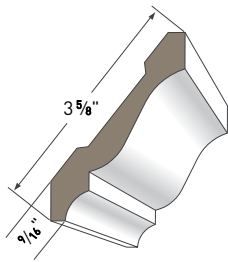

4" Crown AZM-49
Length: 16'