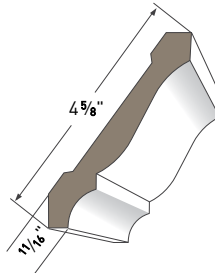

5" Crown AZM-47
Length: 16'