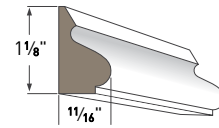

Base Cap AZM-164
Length: 16'