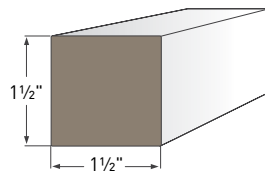

Square Profile
AZM-236
Length: 12'