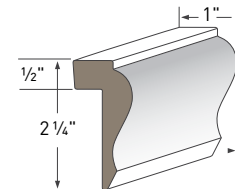

Fluted/Reeded AZM-606
Length: 16'

Garage Door Thermostop
AZM-6936
Lengths: 7', 9', and 16'

Rake Moulding
AZM-287
Length: 16'

Square Profile
AZM-236
Length: 12'

Shingle Mould
AZM-210
Length: 16'

Wainscot Cap
AZM-284
Length: 16'