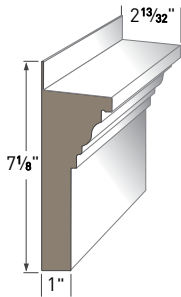

Band Moulding AZM-217
Length: 16'

Crosshead Pediment
AZM-6216
Length: 18'