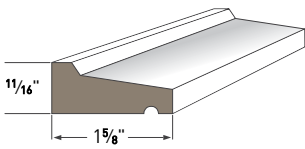

Drip Cap AZM-197
Length: 16'

Historic Sill AZM-6930
Length: 16'

Sub Sill Nose AZM-6933
Length: 16'

Water Table AZM-6935
Length: 18'

Quarter Round AZM-105
Length: 16'

Scotia AZM-93
Length: 16'

Crown Profiles