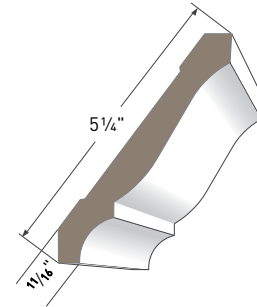

6" Crown AZM-45
Length: 16'