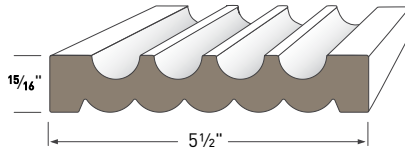

Fluted/Reeded AZM-606
Length: 16'