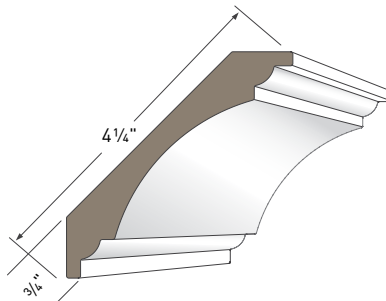

4" Crown AZM-49
Length: 16'

5" Crown AZM-47
Length: 16'

6" Crown AZM-45
Length: 16'

8" Crown AZM-43
Length: 16'

Cove Moulding AZM-80
Length: 16'

Rams Crown AZM-6934
Length: 16'

Imperial Rake Crown AZM-6937
Length: 16'