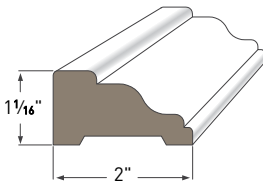

Rake Moulding
AZM-287
Length: 16'