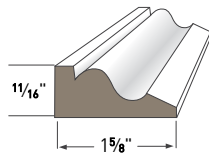

Casing Profiles

Use AZEK® casing profiles as decorative moulding against a wall, door, or window to create surrounds.

Fluted/Reeded AZM-606
Length: 16'

Garage Door Thermostop
AZM-6936
Lengths: 7', 9', and 16'

Shingle Mould
AZM-210
Length: 16'