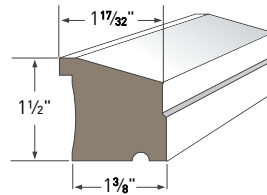

Drip Cap AZM-197
Length: 16'

Historic Sill AZM-6930
Length: 16'

Sub Sill Nose AZM-6933
Length: 16'

Water Table AZM-6935
Length: 18'

Quarter Round AZM-105
Length: 16'

Scotia AZM-93
Length: 16'

Crown Profiles