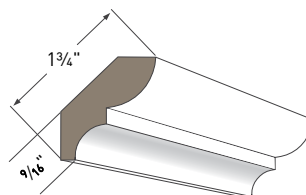

4" Crown AZM-49
Length: 16'

5" Crown AZM-47
Length: 16'

6" Crown AZM-45
Length: 16'

8" Crown AZM-43
Length: 16'

Cove Moulding AZM-80
Length: 16'

Rams Crown AZM-6934
Length: 16'

Imperial Rake Crown AZM-6937
Length: 16'