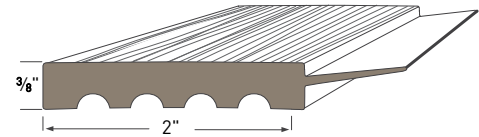

Garage Door Thermostop
AZM-6936
Lengths: 7', 9', and 16'