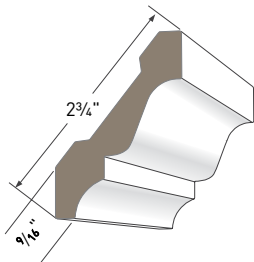

Crown Profiles

Crown moulding profiles are typically decorative mouldings designed for use along the intersection of a wall or ceiling. May be combined with other mouldings to create a built-up profile.

3" Crown AZM-52
Length: 16'