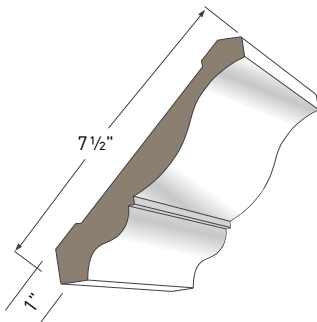

8" Crown AZM-43
Length: 16'