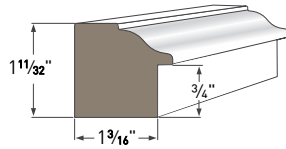

Bed Moulding AZM-75
Length: 16'

3 1/2" Bed Moulding AZM-28
Length: 16'

Casing Profiles

Use AZEK® casing profiles as decorative moulding against a wall, door, or window to create surrounds.

Adams Casing AZM-97
Length: 16'