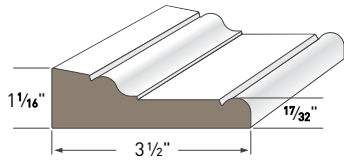

Casing Profiles

Use AZEK® casing profiles as decorative moulding against a wall, door, or window to create surrounds.

Adams Casing AZM-97
Length: 16'