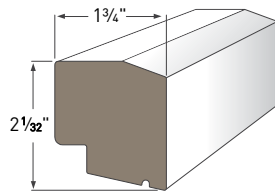

Drip Cap AZM-197
Length: 16'

Historic Sill AZM-6930
Length: 16'

Sub Sill Nose AZM-6933
Length: 16'

Water Table AZM-6935
Length: 18'

Quarter Round AZM-105
Length: 16'

Scotia AZM-93
Length: 16'

Crown Profiles