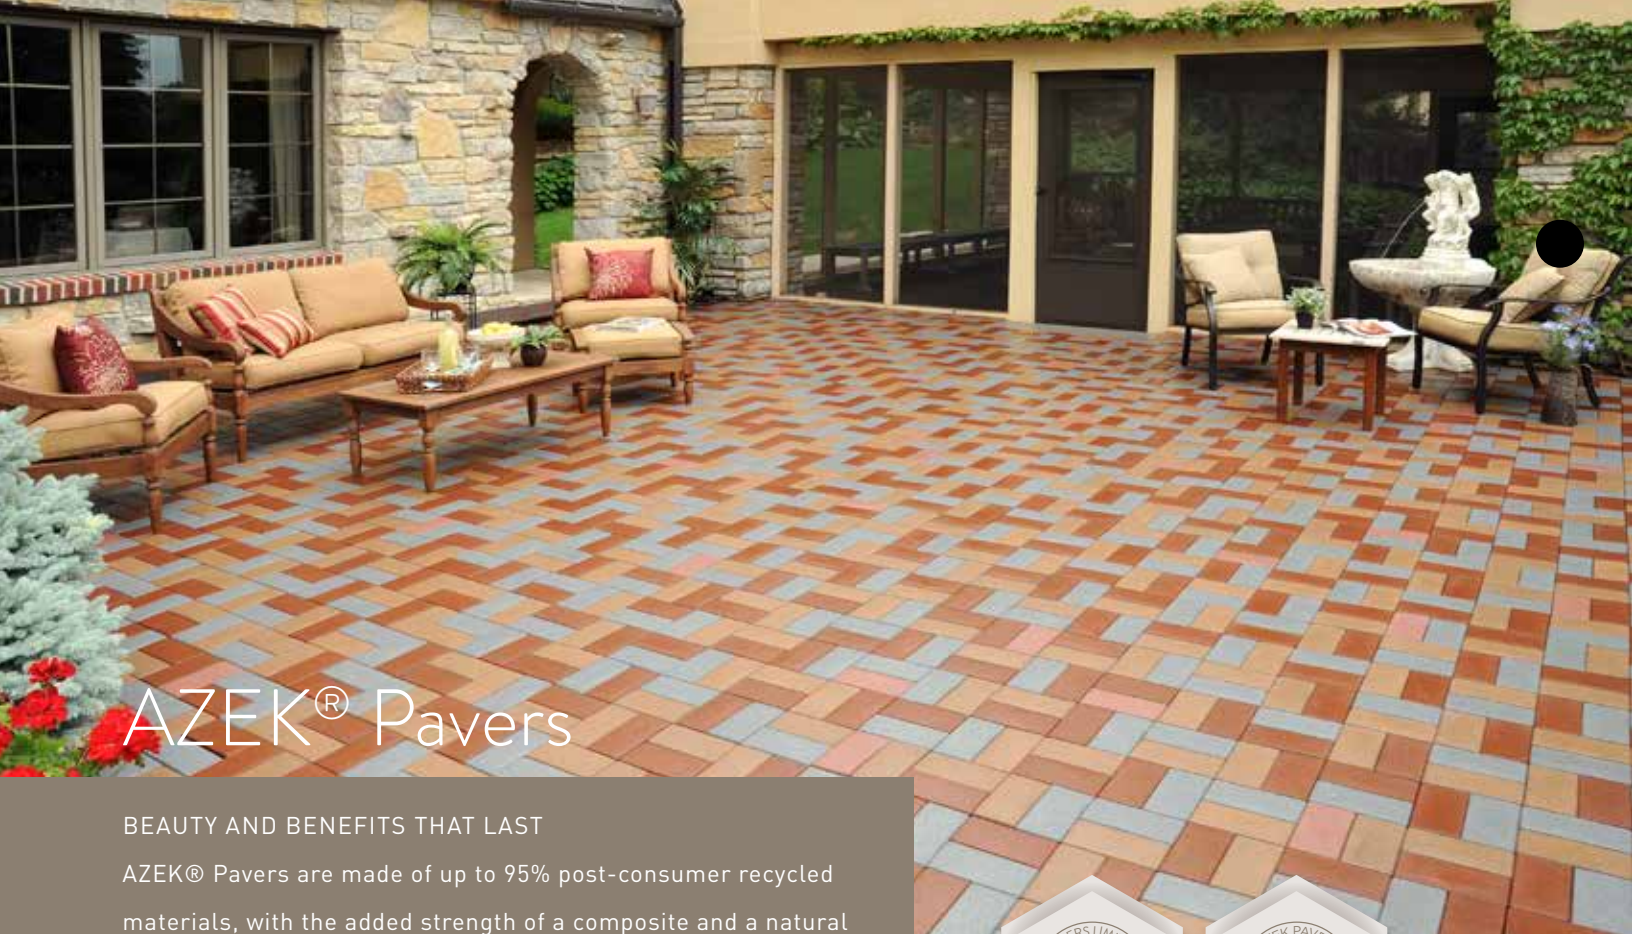

AZEK® Pavers

BEAUTY AND BENEFITS THAT LAST

AZEK® Pavers are made of up to 95% post-consumer recycled materials, with the added strength of a composite and a natural appearance that resists scratches and stains. At one-third the weight and utilizing a patented grid system, AZEK Pavers install 3 times faster than concrete pavers. AZEK Pavers are available in three styles: Standard, Resurfacing, and Permeable.