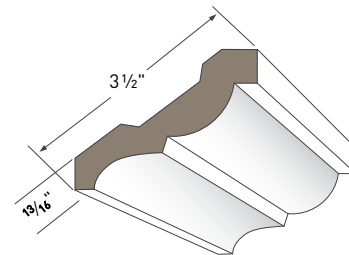

3 1/2" Bed Moulding AZM-28
Length: 16'