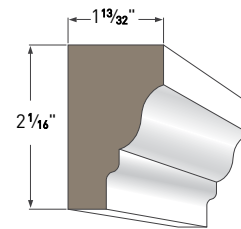

4" Crown AZM-49
Length: 16'

5" Crown AZM-47
Length: 16'

6" Crown AZM-45
Length: 16'

8" Crown AZM-43
Length: 16'

Cove Moulding AZM-80
Length: 16'

Rams Crown AZM-6934
Length: 16'

Imperial Rake Crown AZM-6937
Length: 16'