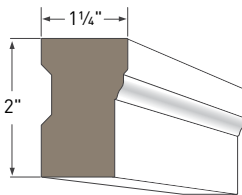

Brick Mould AZM-180
Lengths: 17' and 18'*