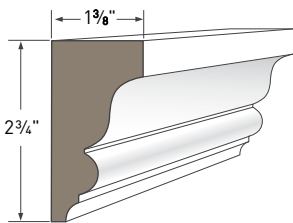

4" Crown AZM-49
Length: 16'

5" Crown AZM-47
Length: 16'

6" Crown AZM-45
Length: 16'

8" Crown AZM-43
Length: 16'

Cove Moulding AZM-80
Length: 16'

Rams Crown AZM-6934
Length: 16'

Imperial Rake Crown AZM-6937
Length: 16'