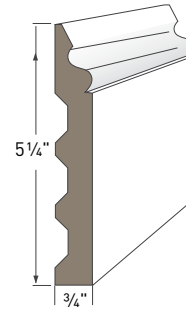

Colonial Base Cap AZM-163
Length: 16'