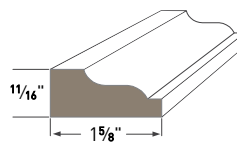

Fluted/Reeded AZM-606
Length: 16'

Garage Door Thermostop
AZM-6936
Lengths: 7', 9', and 16'

Rake Moulding
AZM-287
Length: 16'

Square Profile
AZM-236
Length: 12'

Shingle Mould
AZM-210
Length: 16'

Wainscot Cap
AZM-284
Length: 16'