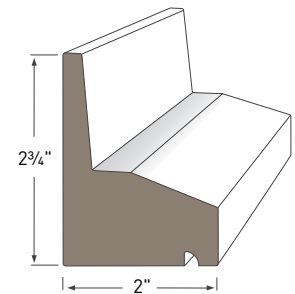

Drip Cap AZM-197
Length: 16'

Historic Sill AZM-6930
Length: 16'

Sub Sill Nose AZM-6933
Length: 16'

Water Table AZM-6935
Length: 18'

Quarter Round AZM-105
Length: 16'

Scotia AZM-93
Length: 16'

Crown Profiles