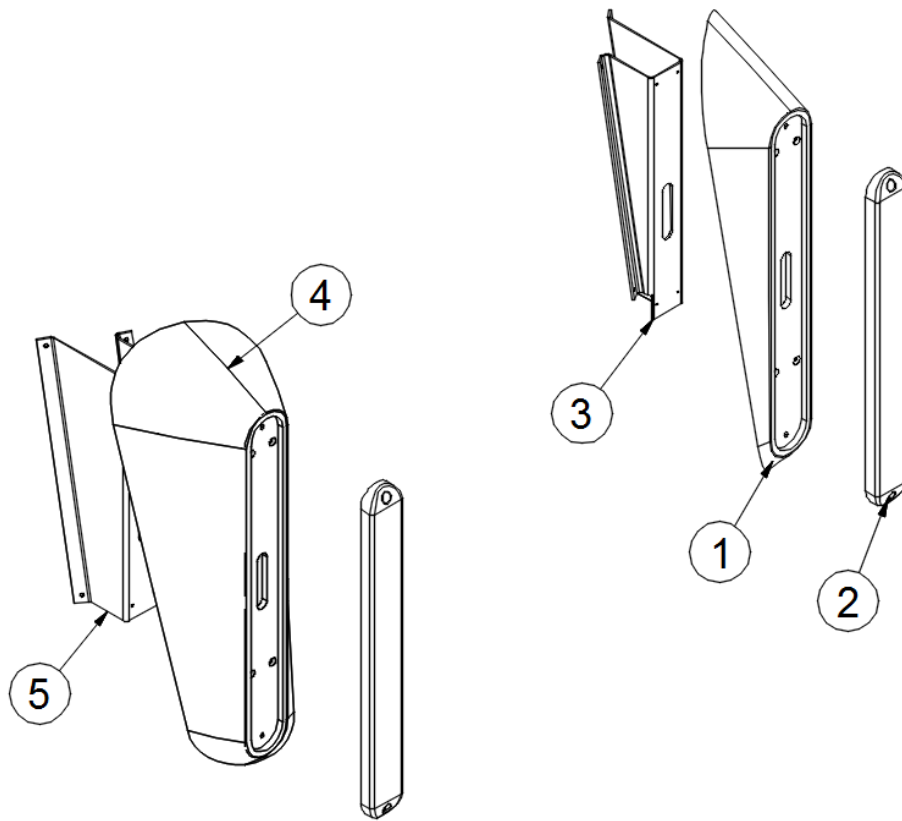

2020 BASECAMP ELECTRICAL, 12 VOLT

Tail Lights

112294

Tail light Install

1. 115670-01	Casting, CS taillight
2. 512961	Light, Stop/turn/tail, Red
3. 115678-01	Bracket, CS taillight
4. 115670-02	Casting, RS taillight
5. 115678-02	Bracket, RS taillight