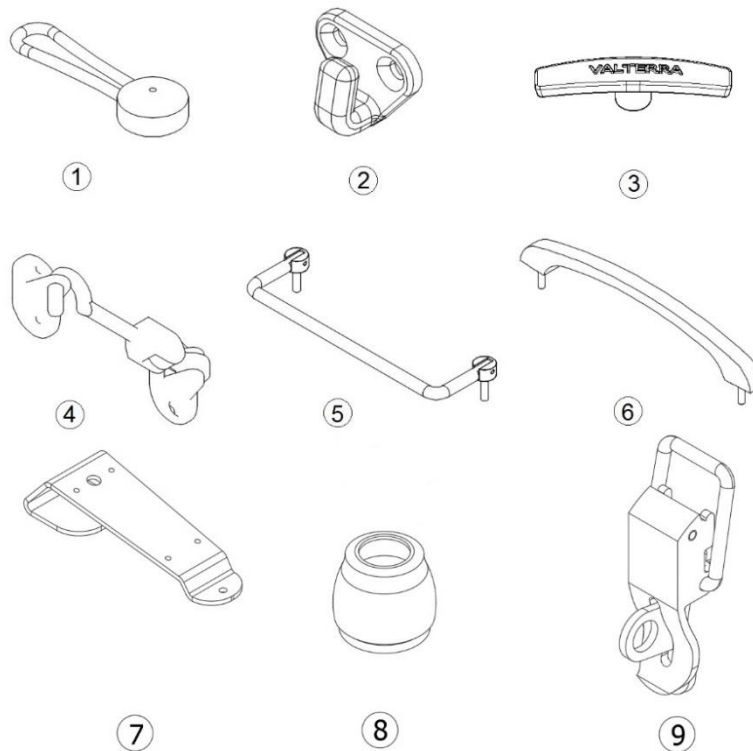

2020 BASECAMP HARDWARE

Exterior Latches and Handles

1. 99900P-1001	Shock cord clip, Black
2. 99900P-1002	Shock cord hook, Black
3. 601607-17	Handle, Dump valve, Black
4. 386314	Main door stay
5. 386318	Folding Handle
6. 101171-01	Grab handle, Main door, Black
7. 116003-01	Door Latch Bracket
8. 382624	Rubber Bumper
9. 340023-01	Catch and strike, Zinc

Interior Latches and Handles

381707	Strike w/pull, Glass door, Black
382311-01	Interior handle w/deadbolt, Black
382312-03	Non-locking L-handle
382415	Tapered Handle
381653	Latch, Single touch, Black
382388	Latch, Rear window
455175-01	Bracket, CS window latch
455175-02	Bracket, RS window latch
382239	Latch, Shower door
381737-02	Handle, Assist, Molded, Black