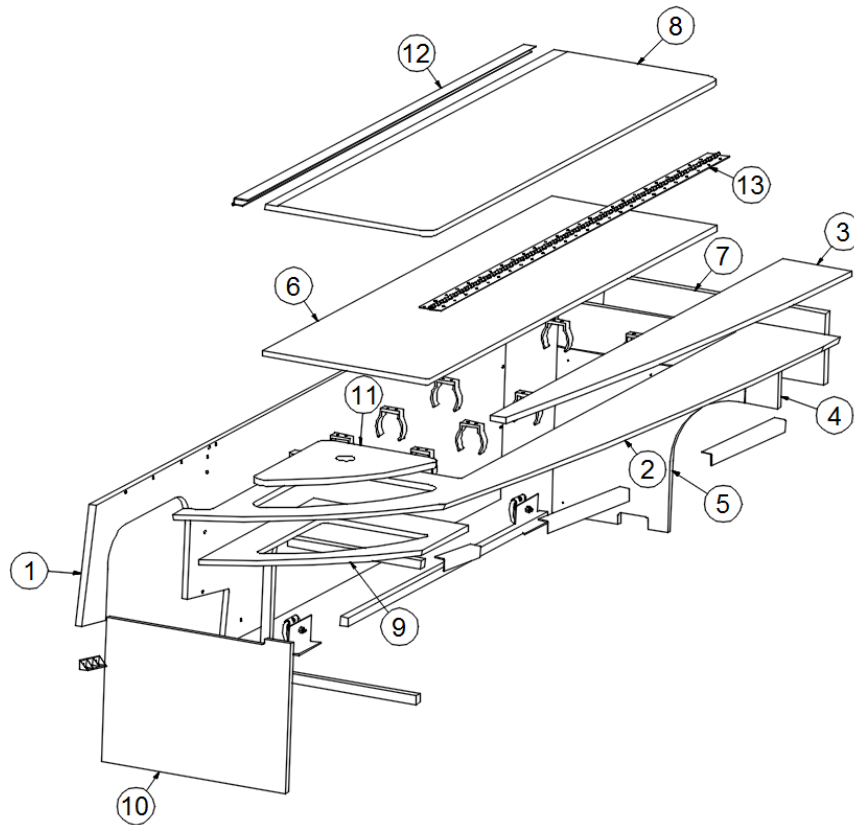

2020 BASECAMP FURNITURE, LOUNGE

Dinette Seat, Curbside, Steel Mesh

968407-33

CS Dinette Seat

1. 968407-1	Panel, 18 x 77
2. 968407-2	Panel, 22.89 x 72.19
3. 968407-3	Panel, 6.5 x 53
4. 968407-4	Panel, 20 x 6
5. 968407-5	Panel, 17 x 14
6. 968407-6	Panel, 15 x 52.25
7. 968407-337	Panel, 18 x 20
8. 968407-8	Panel, 15 x 52.25
9. 968407-9	Panel, 14 x 21
10. 968407-10	Panel, 12.63 x 16.63
11. 968407-11	Panel, 13.25 x 10.75
12. 381847-02	Piano hinge angle
13. 380203-03	Piano hinge, Anodized
114812	Aluminum angle, 1 x 1
386279	Corner brace, 3.5"
381952	Tie down loop, Single bolt
115769	Bracket, Tie down
382077	Table post storage clip, 2.38"