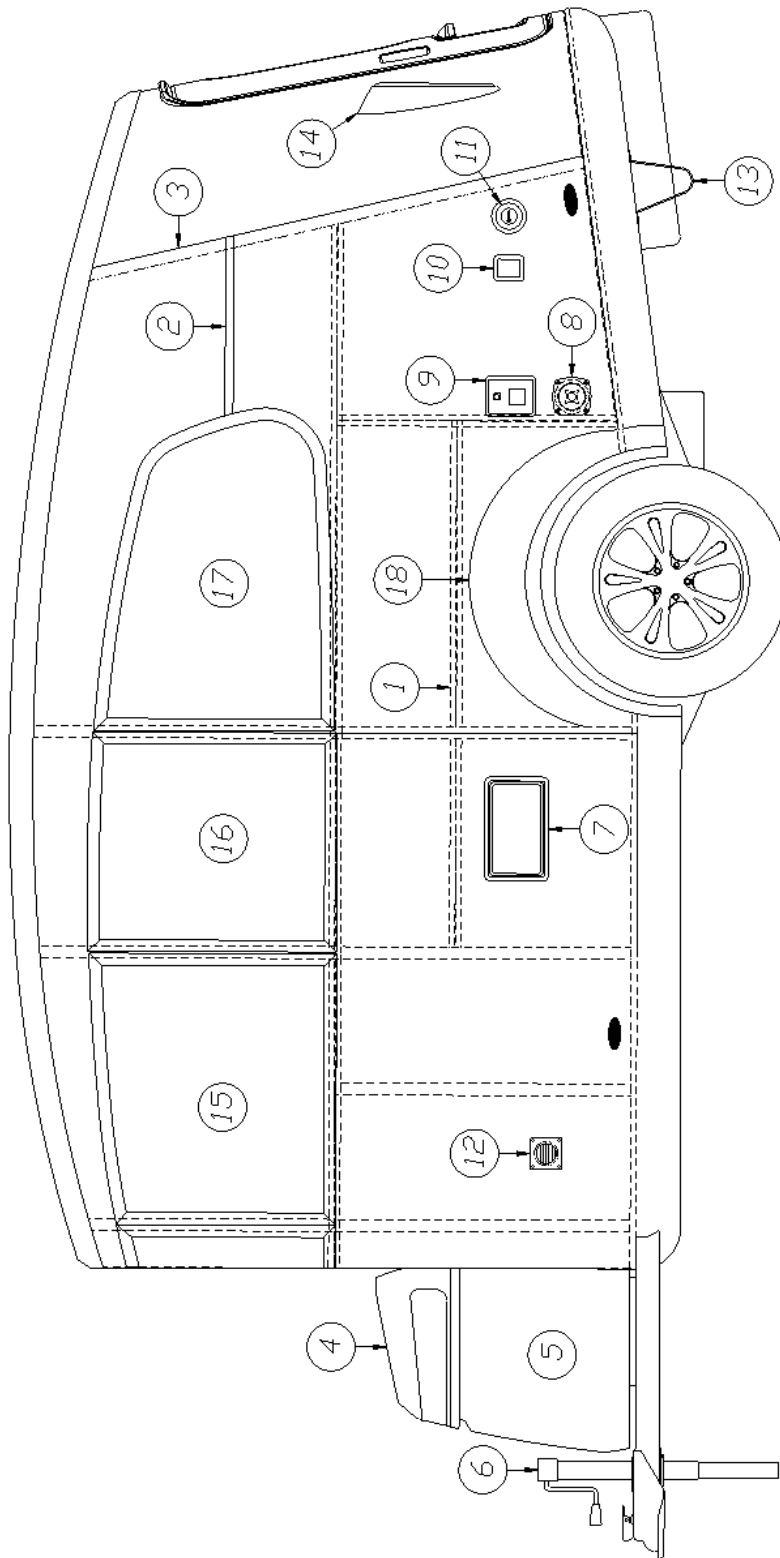

2020 BASECAMP EXTERIOR SHELL

Wall, Roadside

Parts Listed on Next Page