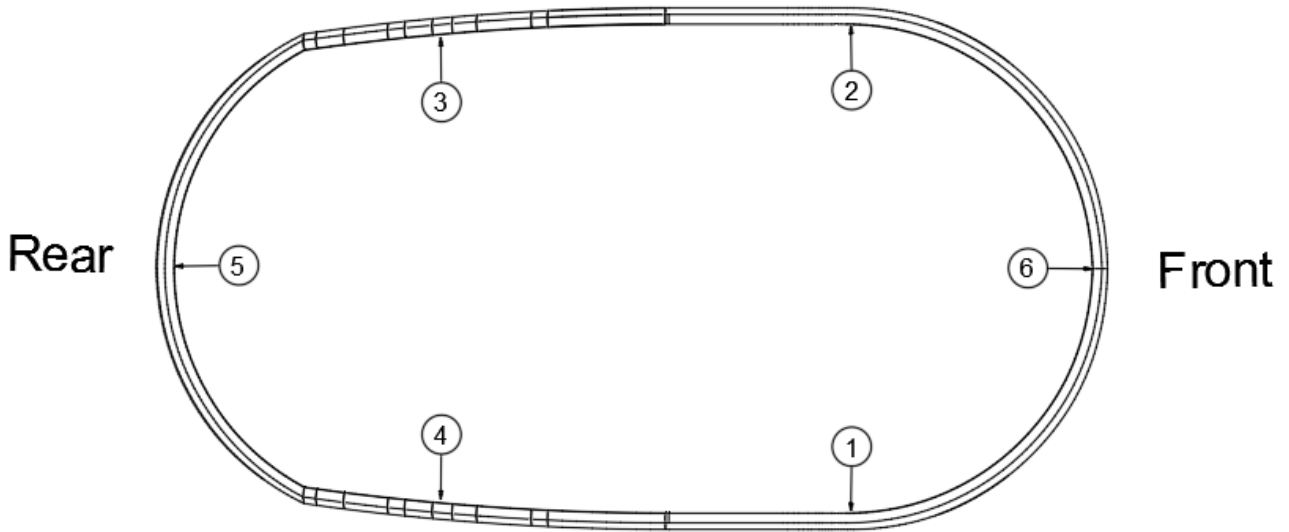

2020 BASECAMP EXTERIOR SHELL

Roof Trim

1. 203867-01	Roof trim, CS
2. 203867-02	Roof trim, RS
3. 203867-03	Roof trim, RS rear
4. 203867-04	Roof trim, CS rear
5. 203867-06	Roof trim, Front center
6. 203867-05	Roof trim, Rear center
115717	Halo, Z front
115743	Halo, Rear roof
115744	Halo, CS roof
115745	Halo, RS roof