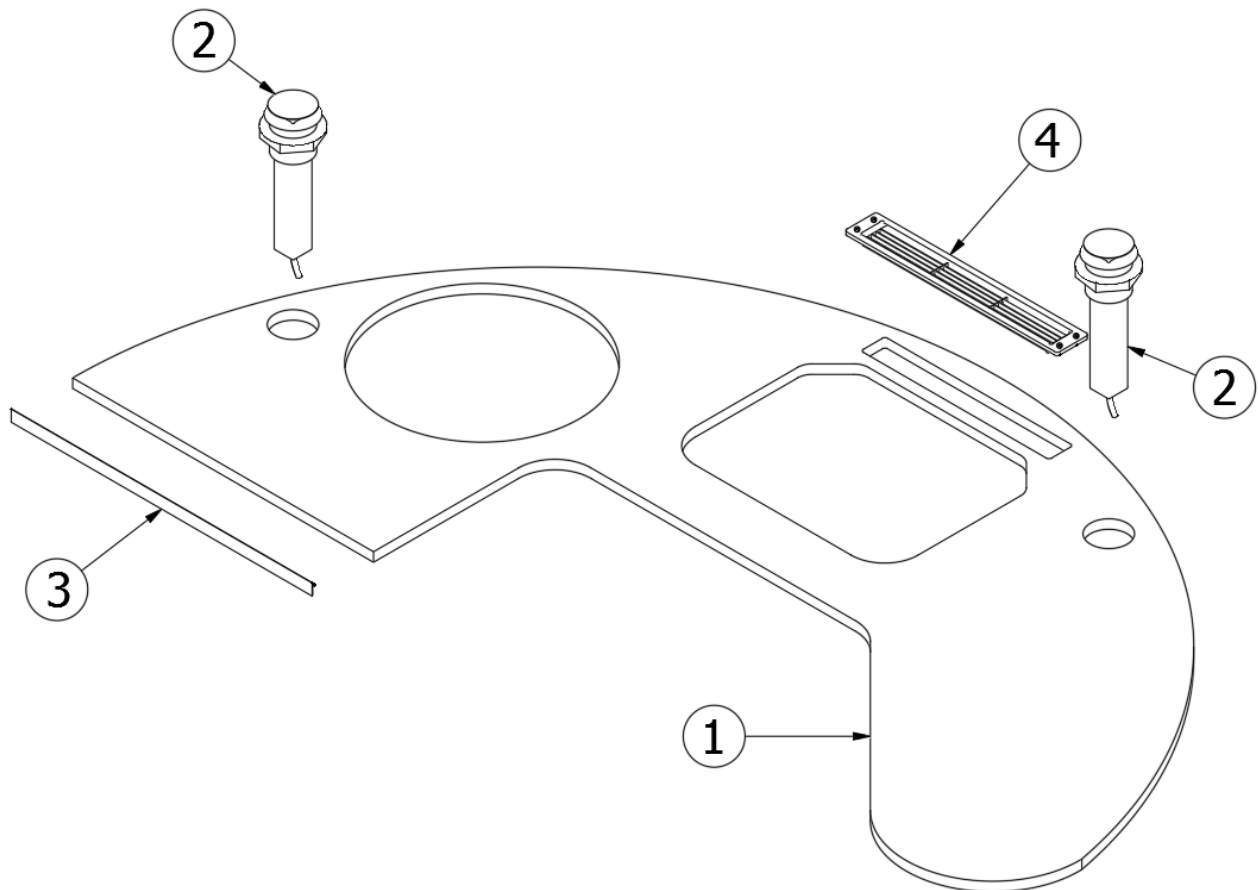

2020 BASECAMP FURNITURE, GALLEY

Galley Top

968990

Assembly, Galley Top

1.	968990&000118JC	Panel, 76.57 X 38.29 EB5-C02
2.	512986	Outlet - Pop Up BC
3.	115064	Trim-Alum Counter Top
4.	386206	Vent-Louvered 2.63x17.5 Blk #337211-1WM
	203941-01	Molding-5 7/8" Putty Gray (Crisp Linen)
	203942-01	Molding-T 13/16 Storm Gray (Steel Mesh)
	386349	Grommet, Black Plastic, 3.25" DIA.