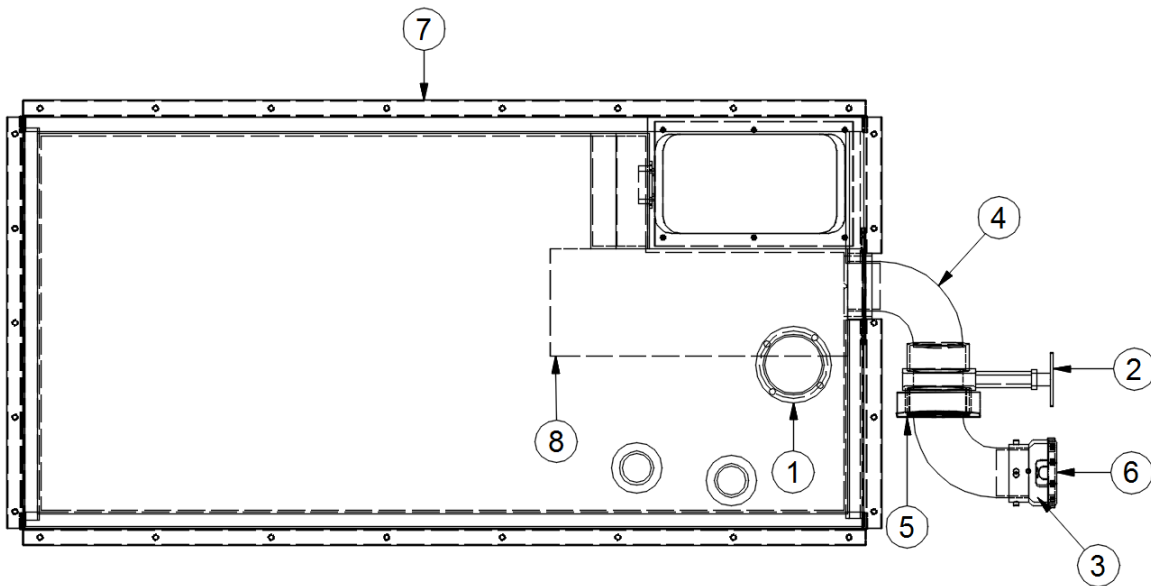

2020 BASECAMP PLUMBING, DRAIN SYSTEM

Sink and Shower

602197	Galley sink w/faucet, SMEV
601813	Tail piece, Lift and turn drain
203829	Shower pan
600594-02	Shower drain w/Black strainer

Black and Grey Tank