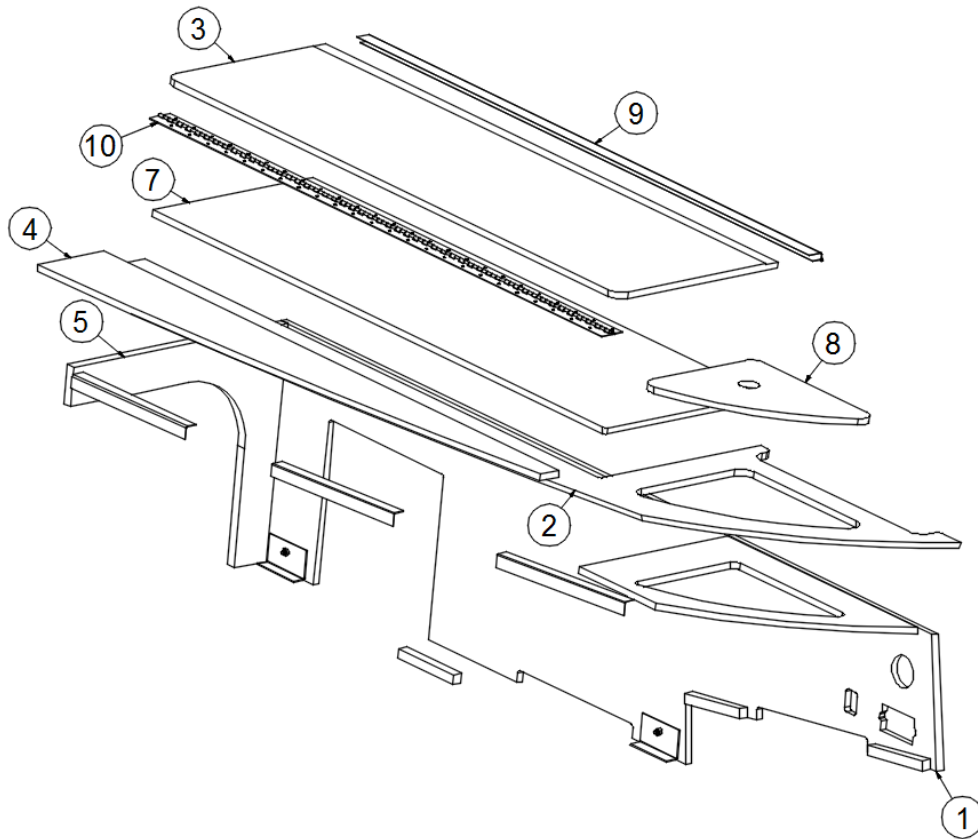

2020 BASECAMP FURNITURE, LOUNGE

Dinette Seat, Roadside

968406

RS Dinette Seat

1. 968406&000112HC	Panel, 18 x 74
2. 968406&000212CC	Panel, 22.89 x 72.07
3. 968406&000312CC	Panel, 14.50 X 49.63 EB8-AO1
4. 968406&000412CC	Panel, 7.00 X 50.00 EB9-AO1
5. 968406&000518JC	Panel, 18 x 20
6. 968406&000612CC	Panel, 14 x 21.25
7. 968406&000712CC	Panel, 14.50 X 49.63
8. 968406&000812CC	Panel, 13.25 x 10.75
9. 381847-02	Piano hinge angle
10. 380203-03	Piano hinge, Anodized
114812	Aluminum angle, 1 x 1 x 12
381952	Tie down loop, Single bolt
115769	Bracket, Tie down
365340-01	Edgebanding- .63" Frosty White
365340-02	Edgebanding-.94" Frosty White
386206	Vent-Louvered 2.63x17.5 Blk #337211-1WM