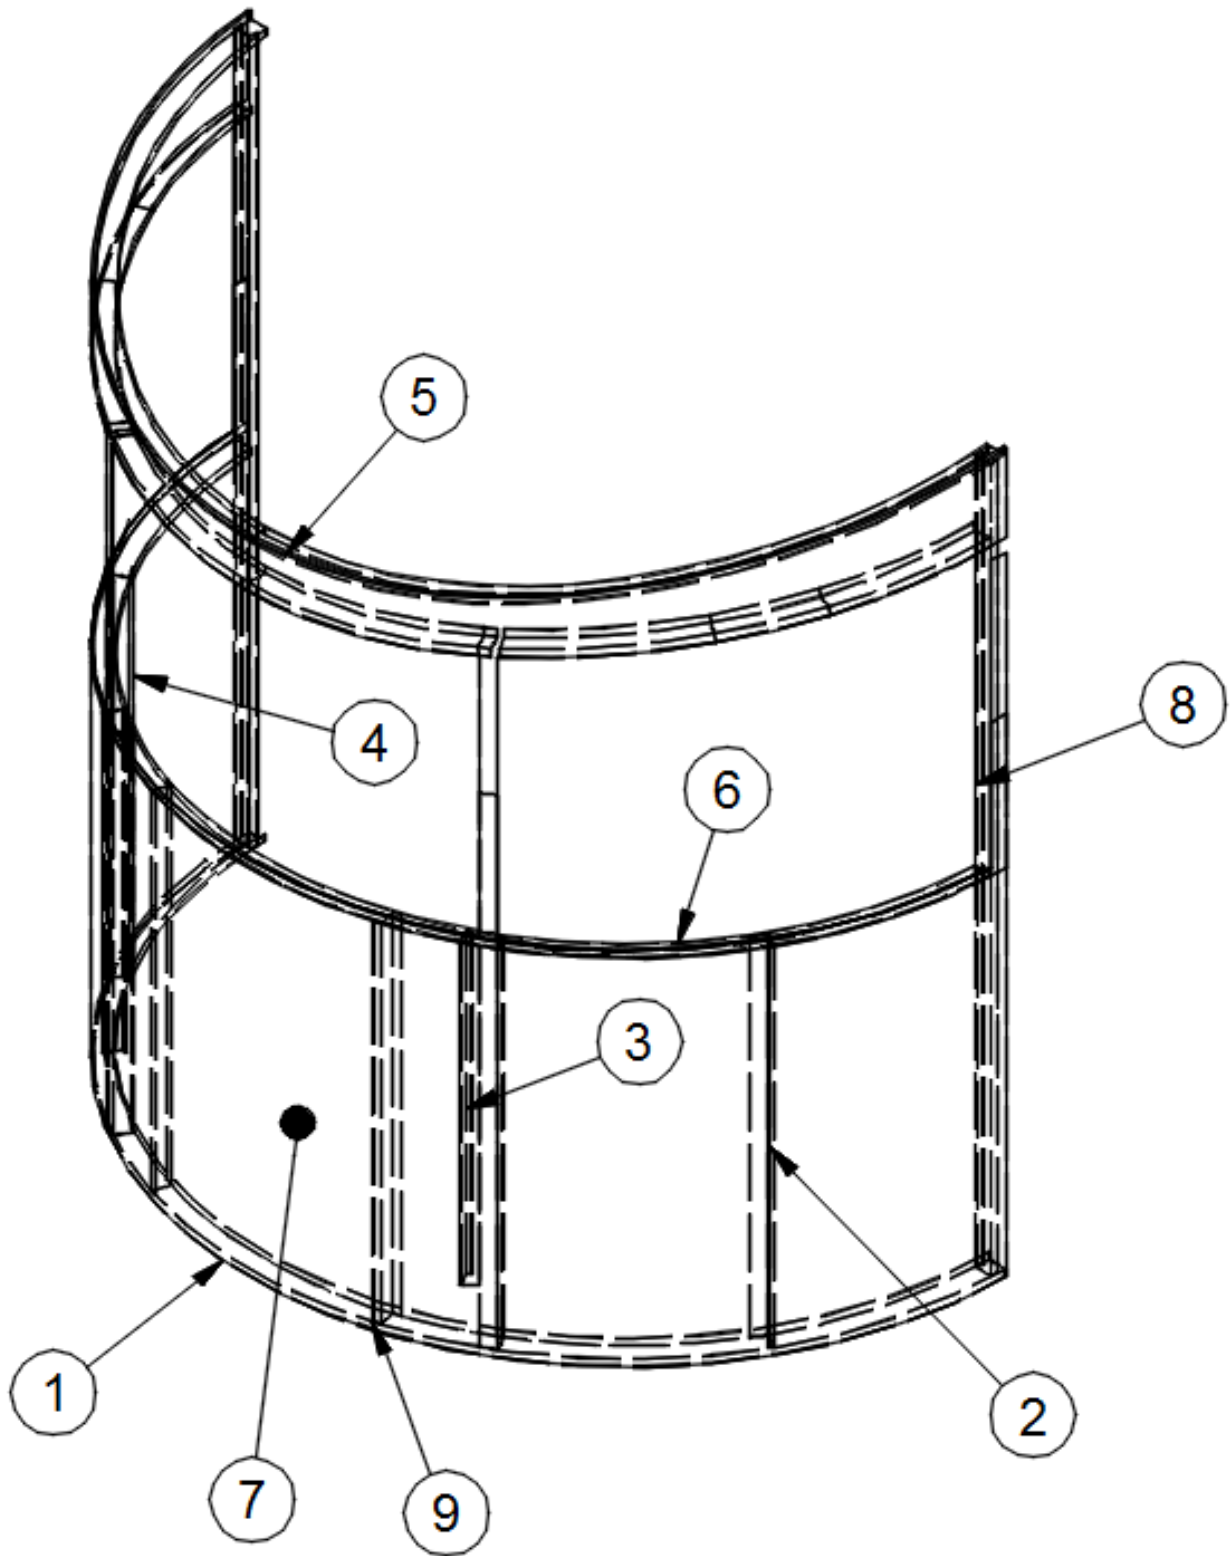

2020 BASECAMP EXTERIOR SHELL

Front End

Parts Listed on Next Page