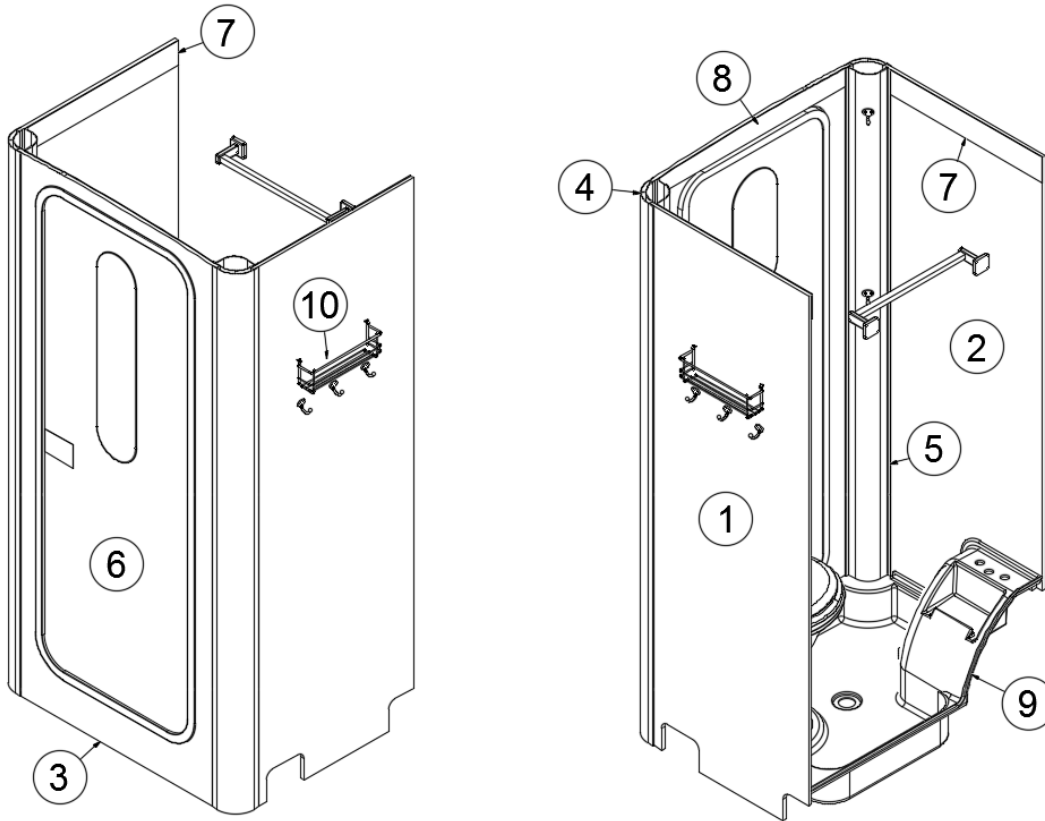

Storage Bins

455349	Bin, Plumbing storage
--------	-----------------------

2020 BASECAMP FURNITURE, LAVATORY

Bath Module, Steel Mesh

112342-01 Bath Module, Steel Mesh

- | | | |
|-----|------------|-----------------------------------|
| 1. | 112342-011 | Panel, 25.5 x 74.65 |
| 2. | 112342-012 | Panel, 25.41 x 75.01 |
| 3. | 112342-013 | Panel, 32 x 75.75 |
| 4. | 115682 | Extrusion, 3" radius |
| 5. | 115683 | Extrusion, 2" radius |
| 6. | 382307-01 | Bath door, Steel Mesh |
| 7. | 115771-01 | Closeout, Aluminum, 3.5 x 24.63 |
| 8. | 115771-02 | Closeout, Aluminum, 3.5 x contour |
| 9. | 203829 | Shower pan |
| 10. | 382052 | Spice rack, Wire, Chrome |
| | 602284 | Towel bar |
| | 381834 | Coat hook |
| | 690621 | Toilet, Dometic |
| | 602175 | Dryroll toilet paper holder |
| | 704272 | Shower caddy |
| | 371455 | Bathroom mirror, Exterior of door |
| | 371456 | Bathroom mirror, Interior of door |
| | 382239 | Latch, Shower door |