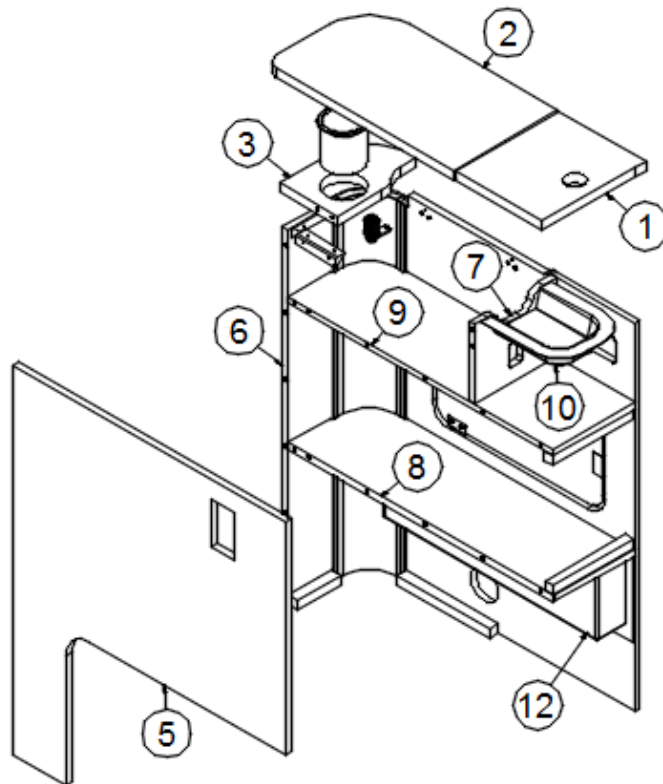

2020 BASECAMP FURNITURE, GALLEY

End Cabinet, CS, Crisp Linen

Parts Listed on Next Page