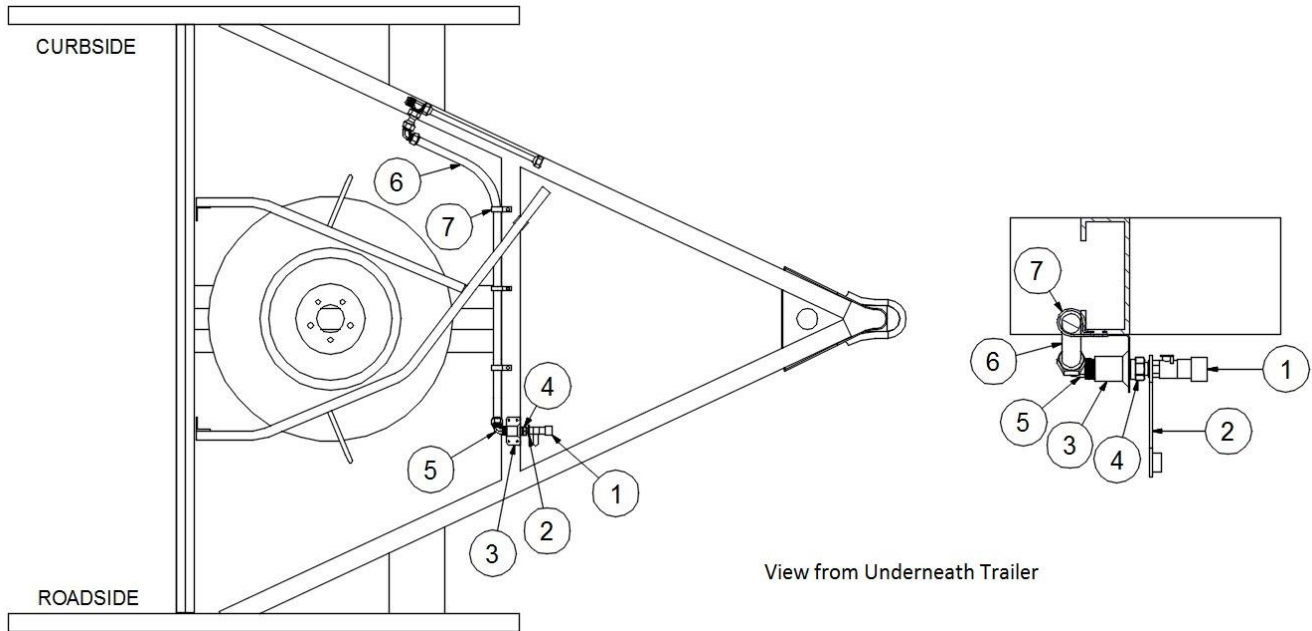

2020 BASECAMP PLUMBING, LPG SYSTEM

Propane Port, Exterior

112008

Exterior Propane Port

1. 602109-01 2. 602109-03 3. 454901 4. 602286 5. 602313 6. 602315 7. 340085-07 201267-11 386250	- Coupler, Quick disconnect - Dust plug - Bracket, LP quick disconnect port - Nipple, .5" MNPT x 1/4" MNPT - Fitting, .5" MPT x .5" FLR, 90° - LP Hose, .5" FLR SWV, 36" - Clamp, Loop, Steel w/rub, 1" - Conduit, Convoluted, 1" - Label, LPG Service Port