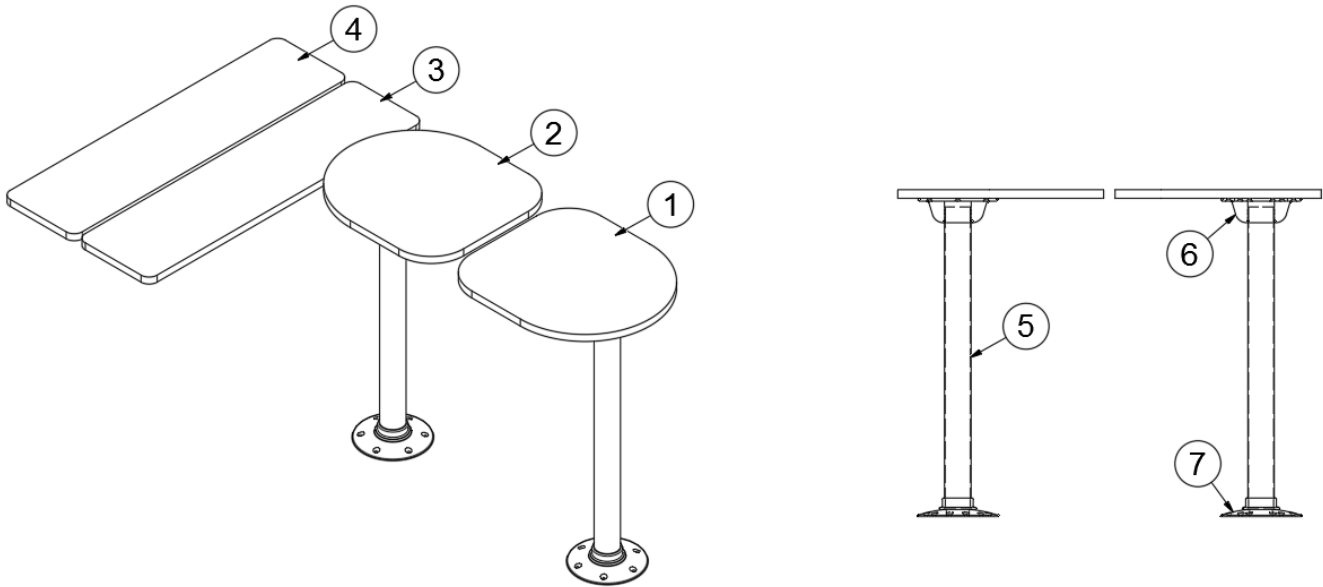

2020 BASECAMP FURNITURE, LOUNGE

Dinette Tables

968455-32
968455-33

Dinette Table, Crisp Linen
Dinette Table, Citadel

1. 968455&000118JC	Panel-16.00X18.00
2. 968455&000218JC	Panel-16.00X18.00
3. 968455&000318JC	Panel-34.00X8.88
4. 968455&000418JC	Panel-34.00X18.00
5. 381974	Pedestal leg, Thread lock, 29"
381974-02	Pedestal leg, Thread lock, 16.5"
6. 381975	Socket, Table
7. 381976	Socket, Floor
203941-01	Molding-5 7/8" Putty Gray (Crisp Linen)
203942-01	Molding-T 13/16 Storm Gray (Steel Mesh)
365464-02	Edgebanding 2MM-15/16" Crisp Linen
365465-02	Edgebanding 2MM - 15/16" Steel Mesh

Dinette Table Storage

704270	Kit, Dinette tabletop storage
382365	Plastic eyelets, Black
704279	Bungee w/hook, No tongue, 22"