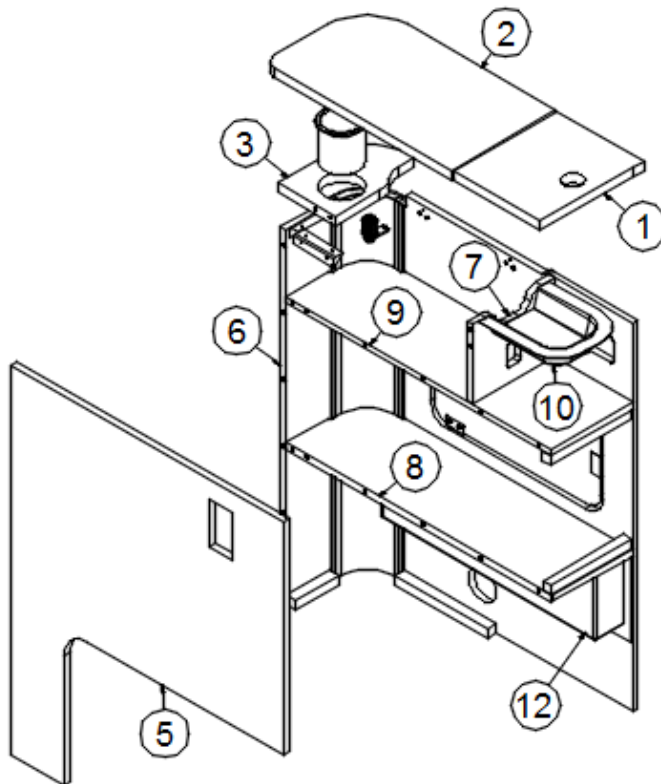

2020 BASECAMP FURNITURE, GALLEY

End Cabinet, CS, Steel Mesh

Parts Listed on Next Page