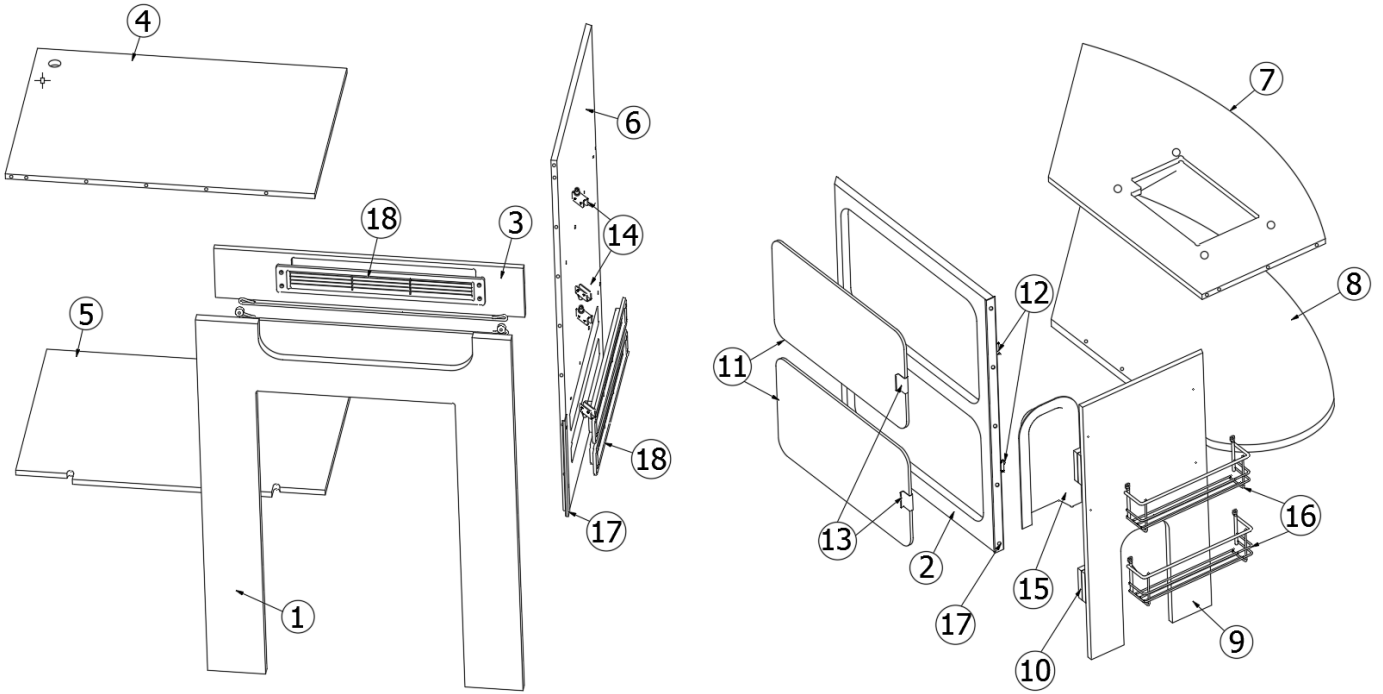

2020 BASECAMP FURNITURE, GALLEY

Galley Cabinet, CS

968988-01

Assembly, Galley Cabinet CS

968988-02

Assembly, Galley Cabinet CS, Microwave Option

1.	968988&010118HC	Panel, 35.75 X 26.50
2.	968988&010218HC	Panel, 25.75 X 22.00
3.	968988&010312HC	Panel, 5.00 X 26.00
4.	968988&010412CC	Panel, 18.00 X 26.00
5.	968988&010512CC	Panel, 22.31 X 26.00 EB1-B01
6.	968988&010612HC	Panel, 35.75 X 19.56
7.	968988&010712CC	Panel, 17.38 X 35.00
8.	968988&010818JC	Panel, 18.13 X 40.38 EB7-C02
9.	968988&010912HC	Panel, 25.75 X 12.63
10.	968988&011112CC	Panel, 2.25 X 3.00 EB9-A02
11.	372284	Glass-Door 18.5X9.8
12.	381653	Latch-Single Touch Black
13.	381707	Strike W/Pull-Glass Door Black
14.	382306	Glass door pull, lower and upper
15.	200773	Closeout, Reading Light ABS
16.	382052	Spice Rack-Chrome BC/SP
17.	116079	Extrusion, Corner Nosing, 12' X 7/8"
18.	386206	Vent-Louvered 2.63x17.5 Blk #337211-1WM
	381654	Hinge-Non Bore Glass Dr.Black XL
	382308	Bracket-135 Deg.Corner Brace #10-1682
	704257	Kit-22" Bungee (2)Cords (4) Holders