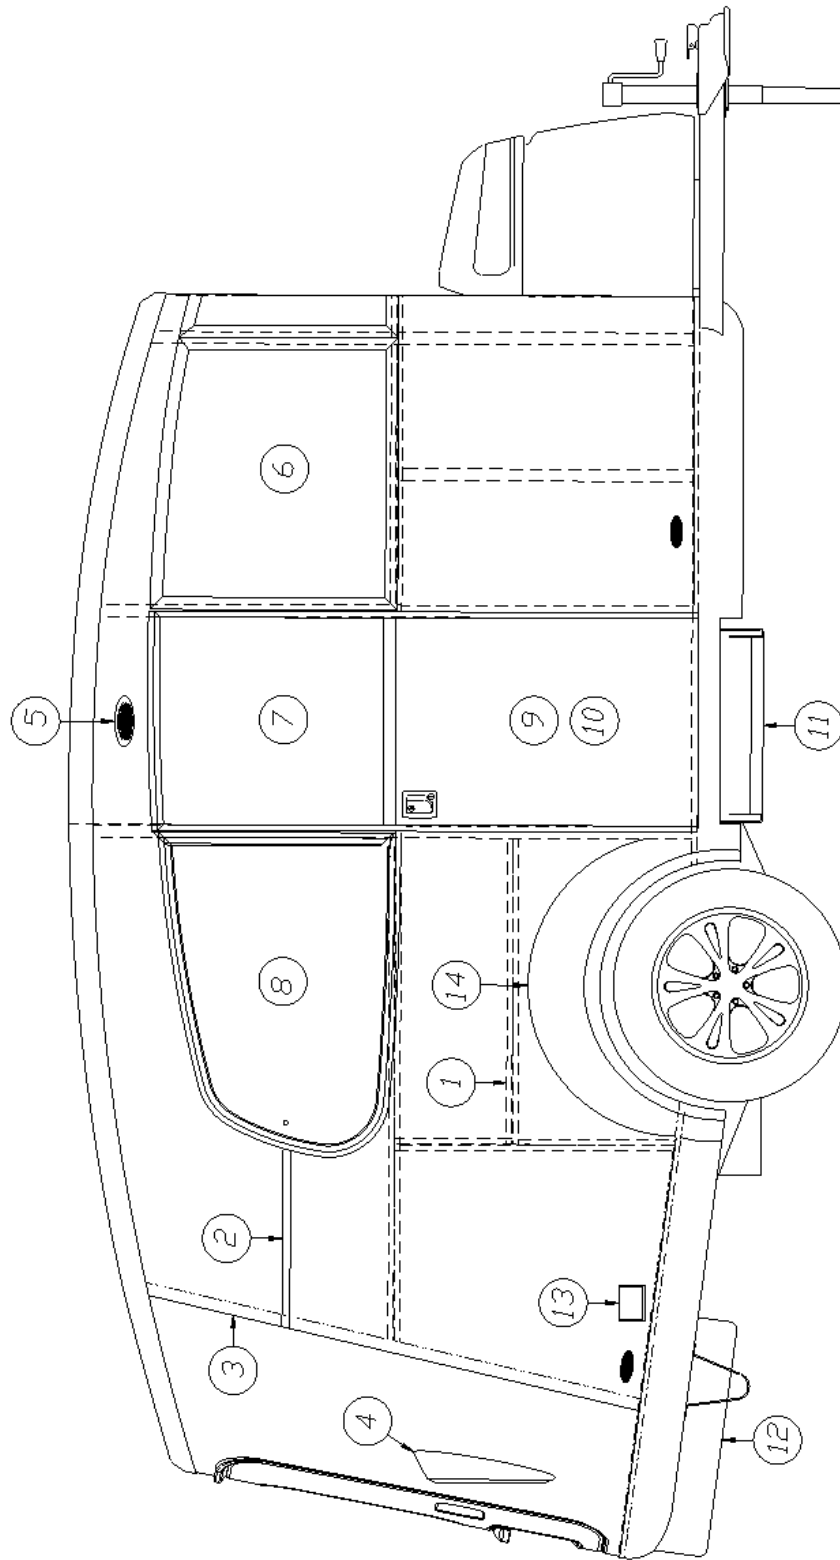

2020 BASECAMP EXTERIOR SHELL

Wall, Curbside

Parts Listed on Next Page