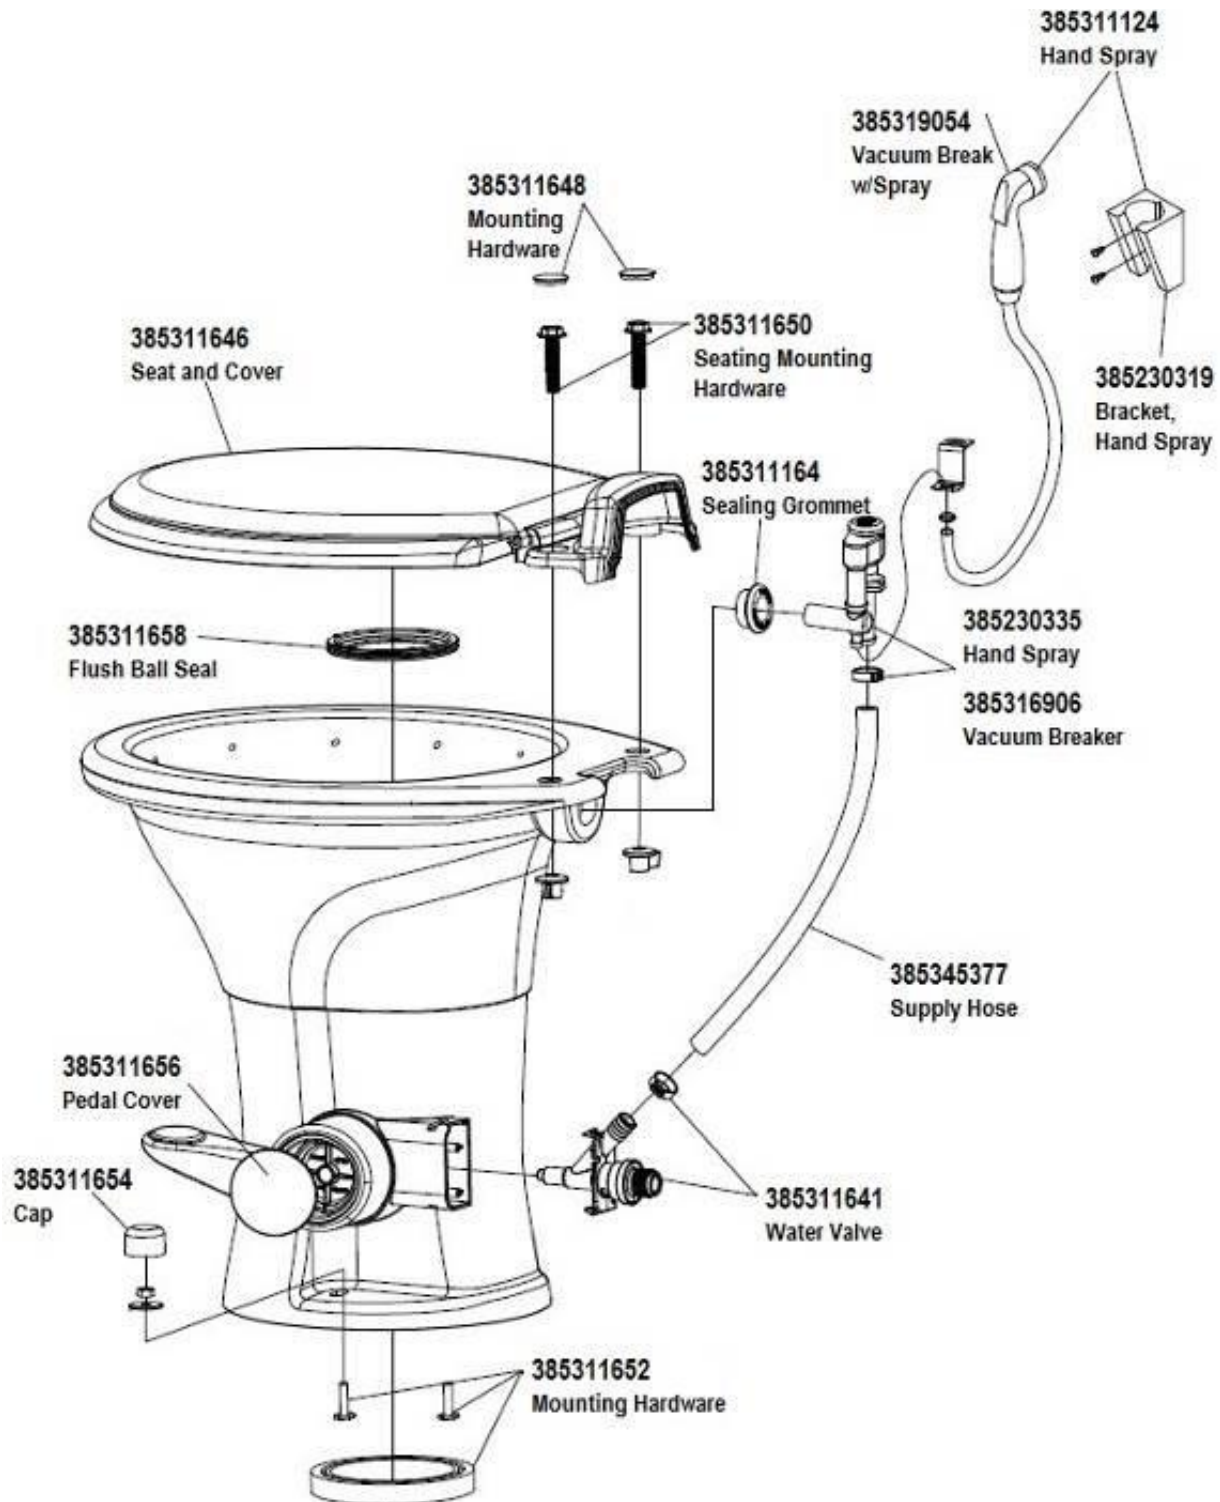

2020 BASECAMP PLUMBING, DRAIN SYSTEM

Toilet

690621-BOX
601266

Toilet, China, Dometic
Toilet flange, Slip fit

2020 BASECAMP PLUMBING, HEATING SYSTEM

Heat System

943813

Heat System