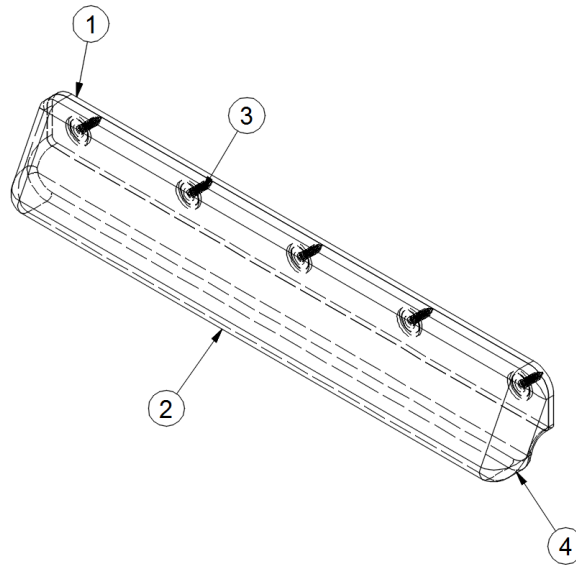

2020 BASECAMP HARDWARE

Head knocker

998234 Head Knocker

1. 802149 Head knocker backer board
2. 704326 Head knocker foam
3. 382062 Fastener, Finned
4. 704322 Sunbrella sail cloth shade

Bathroom Accessories

- 602284 Towel bar, 18", Polished Stainless Steel
- 381834 Hook, Aluminum
- 602175 Holder, Dryroll toilet roll, White
- 704272 Shower caddy
- 371455 Mirror, Exterior of bath door
- 371456 Mirror, Interior of bath door

Shower Curtain

- 101225 Extr. Alum Curtain Track Attach (Sold In A 10.5 Ft Piece)
- 101217 Extrusion Curtain Track
- 200784 Ends,Curtain Track,RH White
- 200785 Ends,Curtain Track LH White
- 320078 Screw, 8 X 3-8
- 704679 Shower Curtain-Basecamp
- 703467-03 Shower Curtain Strap

Clothesline

- 382063 Clothesline, Retractable