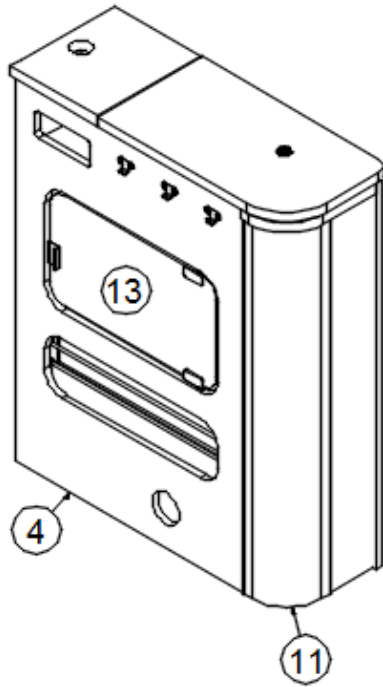

2020 BASECAMP FURNITURE, GALLEY

End Cabinet, CS, Crisp Linen

Parts Listed on Next Page