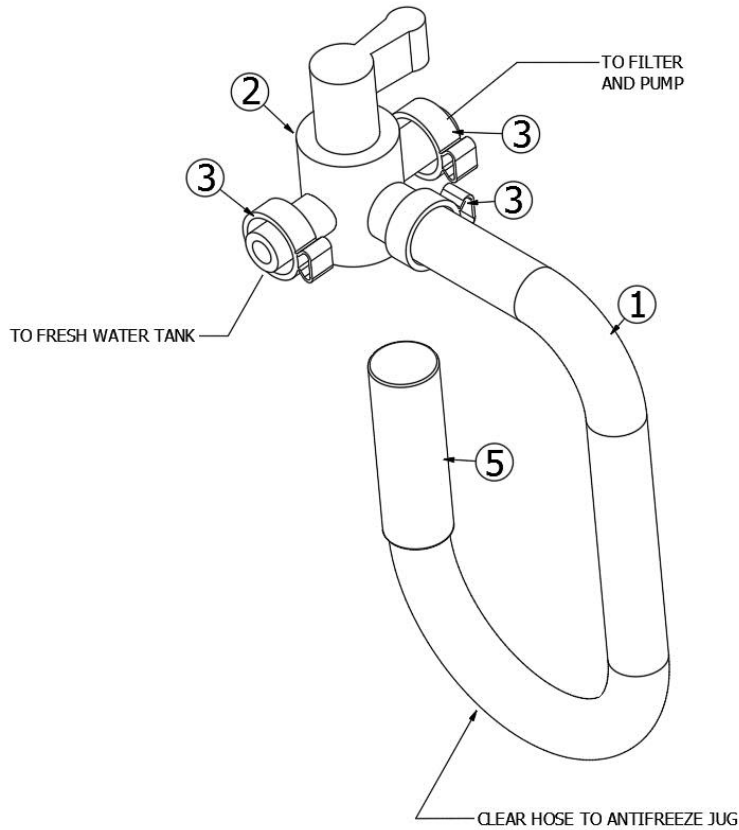

2020 BASECAMP PLUMBING, FRESH WATER SYSTEM

Winterization Kit

112814 Winterization Kit Installation

1. 601240-01 2. 602711 3. 601698-15 4. 365453 5. 602801	- Tubing 1/2 I.D. X 3/32 Wall Thick - Valve-3 Way Bypass .5" PEX #32788 1/2 CRIMP RING #14785 - Tag-Instruction - Winterization Kit - Cap, 5/8" ID, Winterization Kit