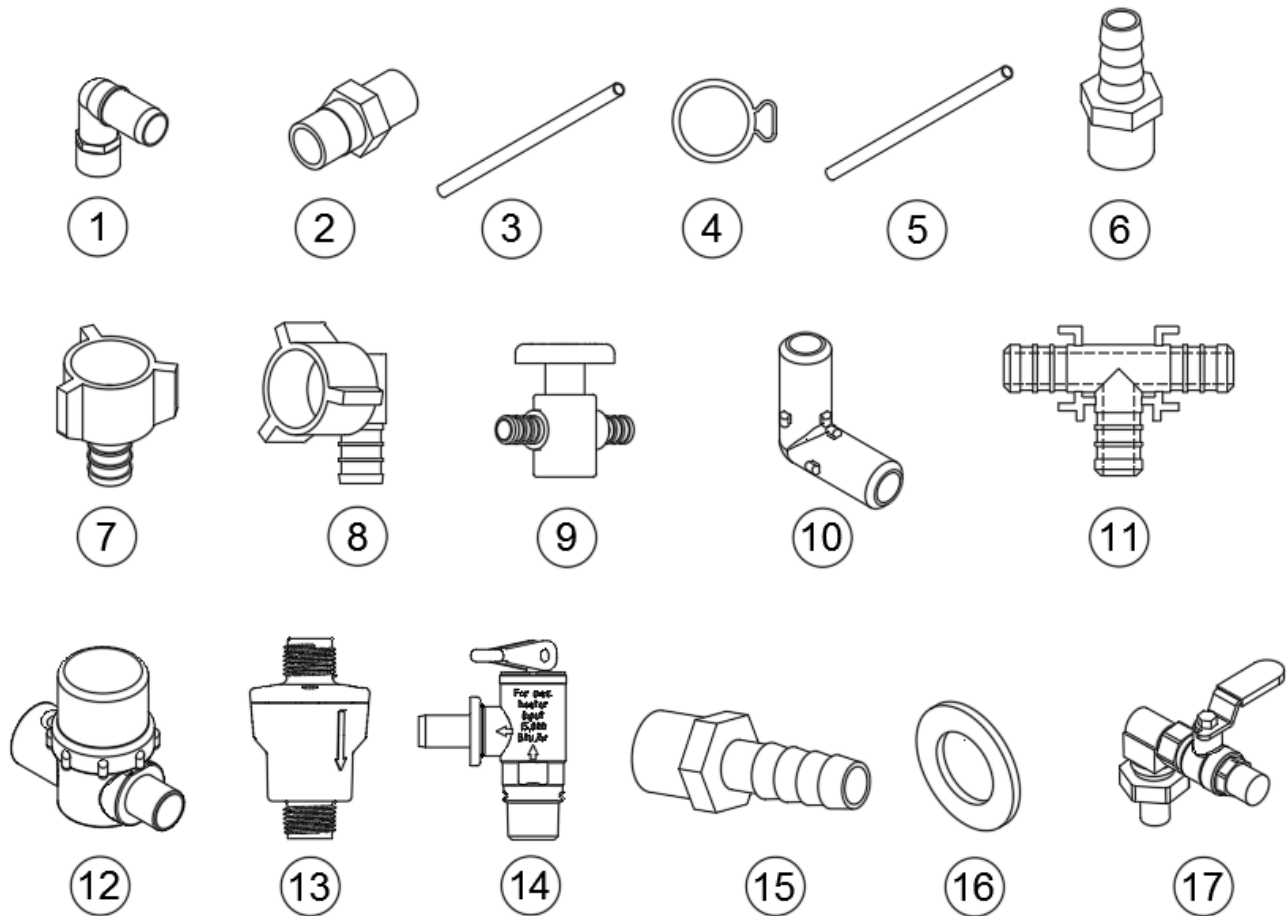

2020 BASECAMP PLUMBING, FRESH WATER SYSTEM

Fresh Water Fittings

1. 601237	Elbow, 90°, 1.25" MPT x 1.25" Bar
2. 602308	Valve-Check .5"MPT X .5"MPT Brass
3. 601698-01	E-Pex tube, .5"
4. 601698-15	Crimp ring, .5" E-Pex, .5", Black
5. 601698-21	E-Pex tube, .5", Red
6. 602256-02	Coupler, .5" barb x .5" MPT
7. 602256-03	Coupler, .5" barb x .5" FPT
8. 602256-05	Elbow, .5" barb x .5" FPT
9. 602256-22	Valve, .5" barb x .5" barb straight, Black Pex
10. 602256-10	Elbow, .5" barb x .5" barb
11. 602256-11	Tee, .5" x .5" x .5"
12. 601668-01	Strainer-Fresh Water Pump
13. 690704-19	Regulator-Water Pressure
14. 690704-20	Pressure Relief VLV W/Drain VLV Combination
15. 601004	Coupling, .5" barb x 3/8" MPT
16. 300124	Zinc washer
17. 602185-01	Drain valve, 90°