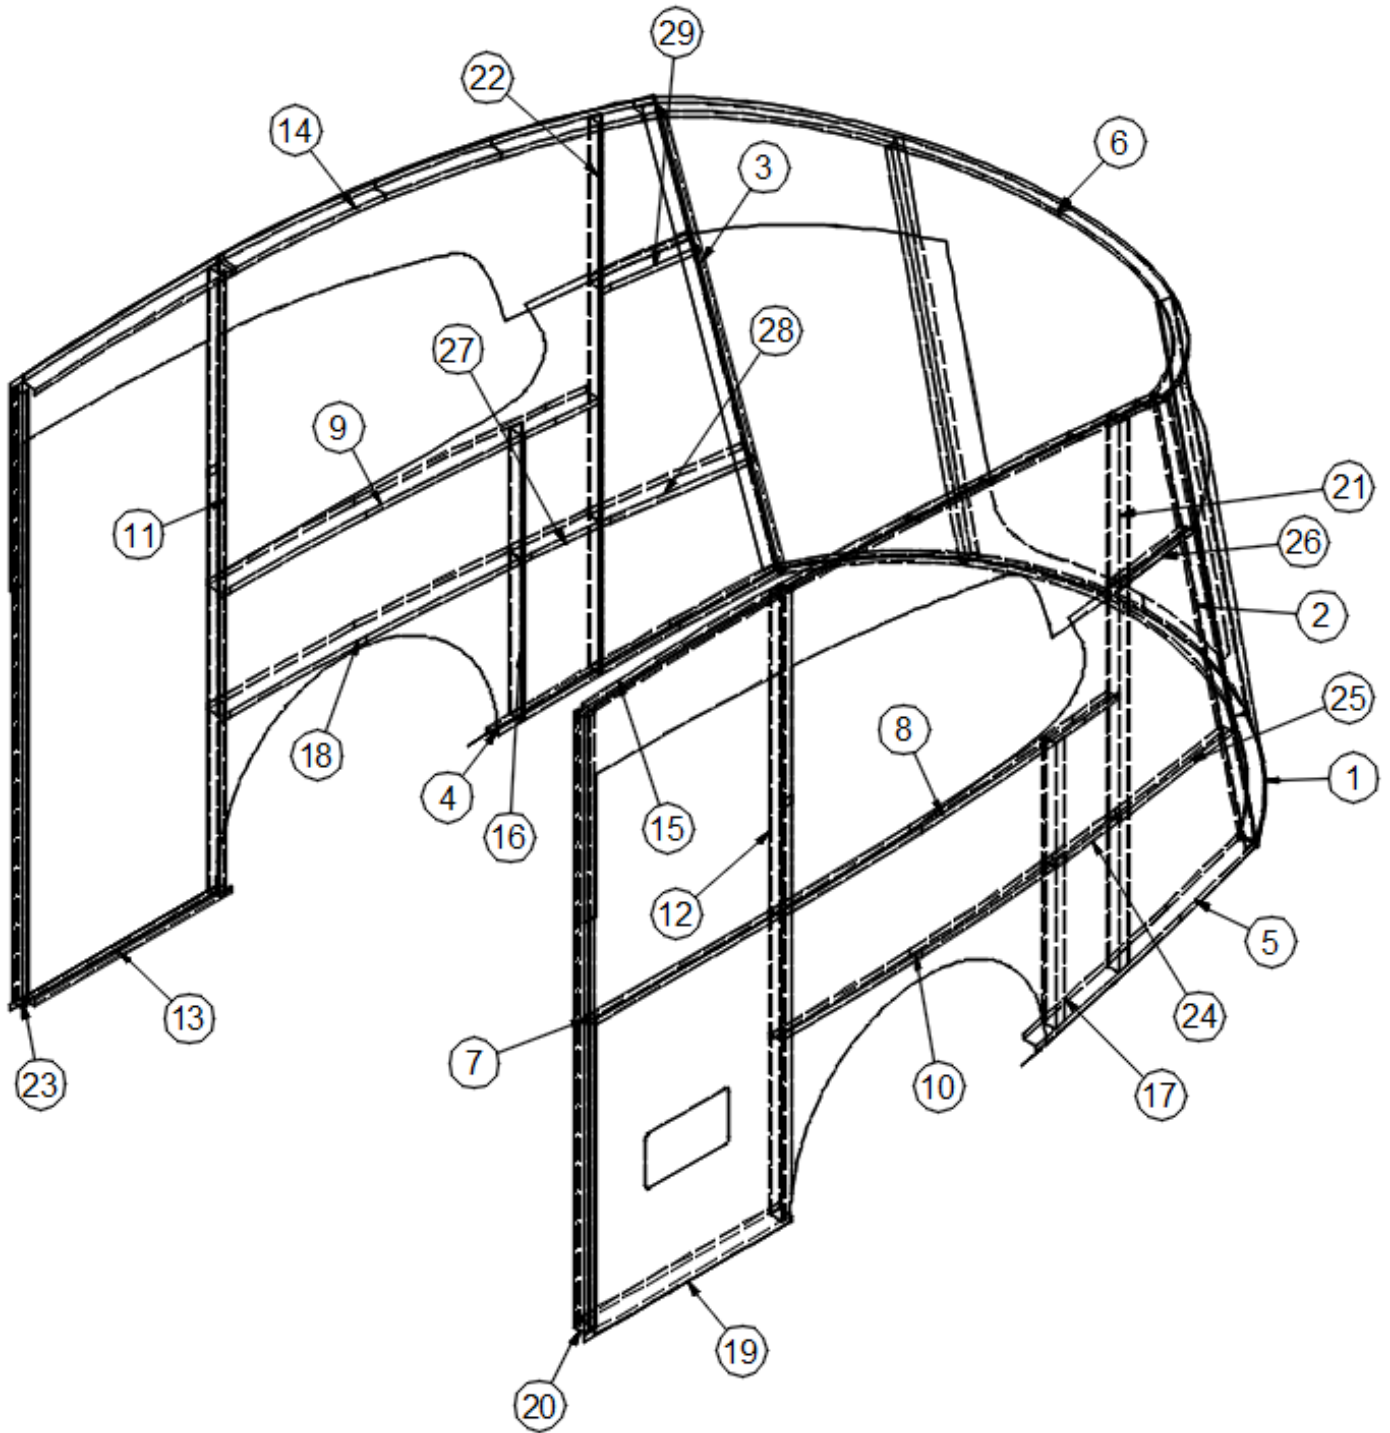

2020 BASECAMP EXTERIOR SHELL

Aft End

Parts Listed on Next Page