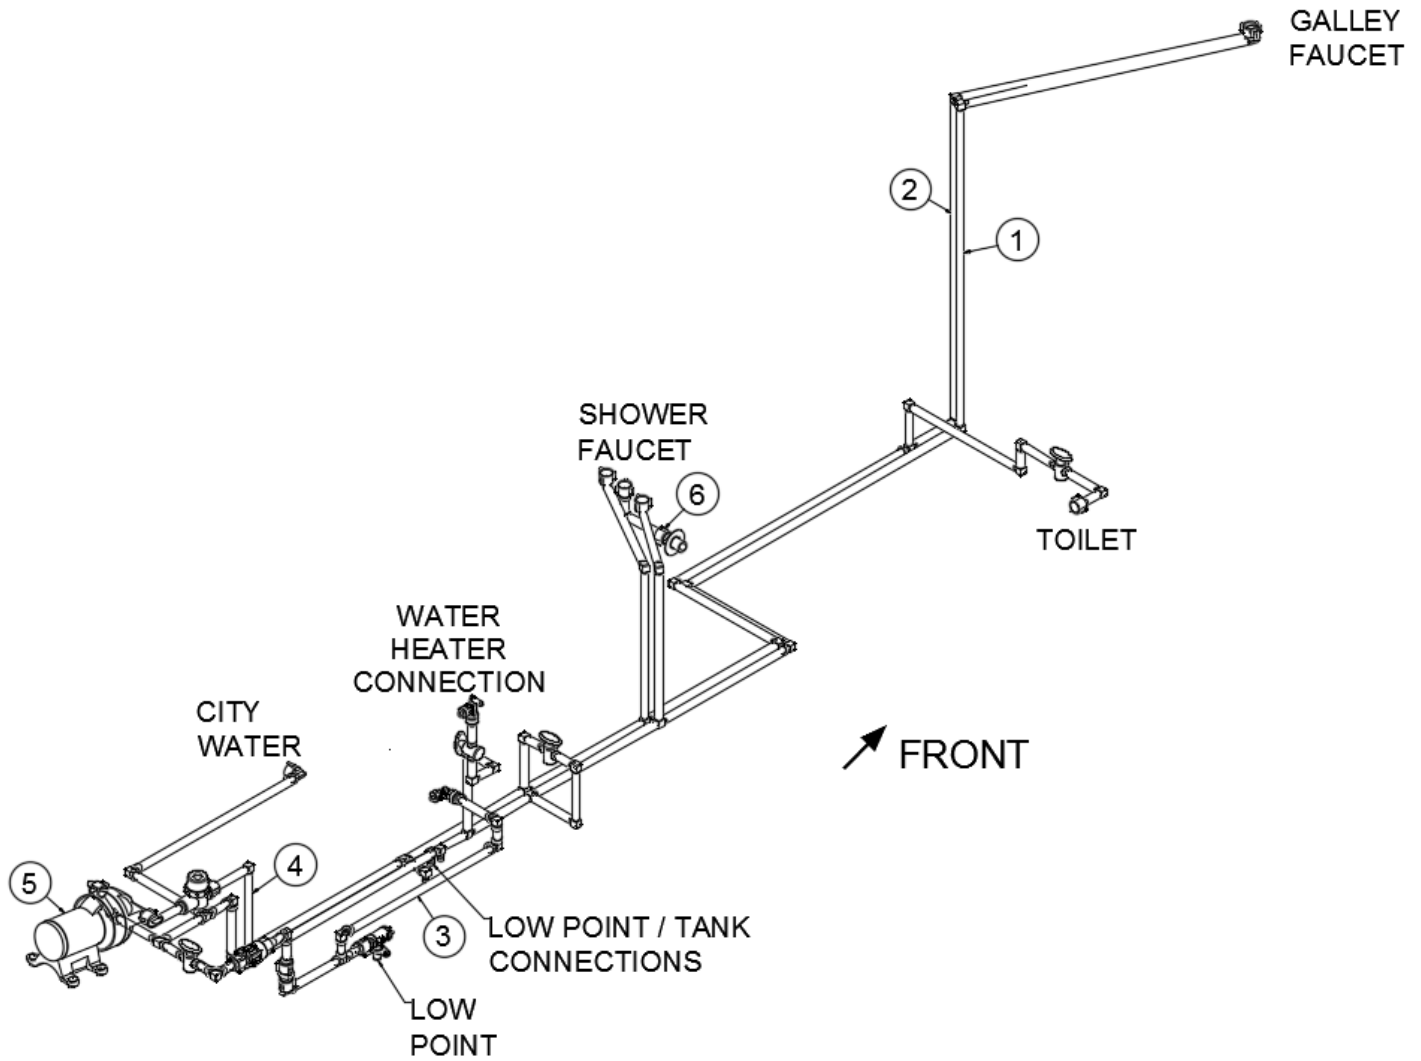

2020 BASECAMP PLUMBING, FRESH WATER SYSTEM

Fresh Water Lines

943812

Fresh Water Layout

1. 943812-1	RS hot
2. 943812-2	RS forward cold
3. 943812-7	RS aft cold
4. 943812-4	Pump feed
5. 943812-5	Shower valve
6. 943812-6	Truma Bypass