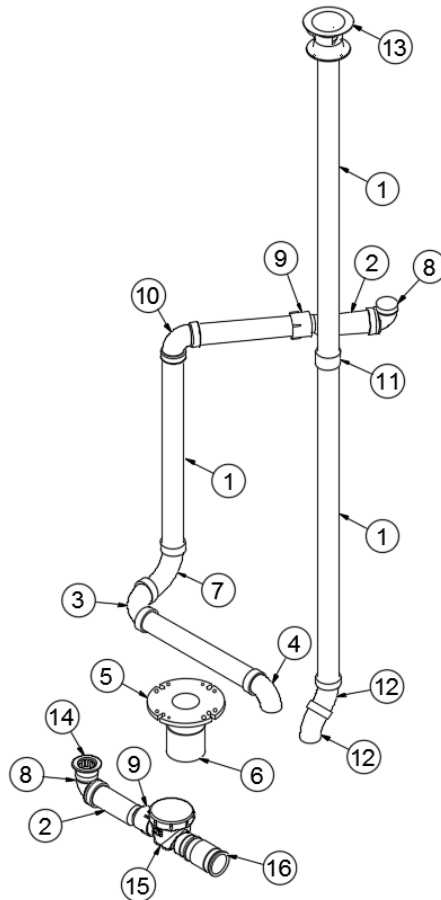

2020 BASECAMP PLUMBING, DRAIN SYSTEM

Drain System

943811

Drainage System

1. 601160-02 2. 690603-01 3. 600035 4. 600662 5. 601266 6. 601267-04 7. 600431 8. 690603-02 9. 600308 10. 601636 11. 600227 12. 600027 13. 690700-01 14. 600594-02 15. 602720 16. 602201	- Pipe, ABS DVW, 1.5" - Waste valve, Hepvo - Elbow, 90°, ABS long sweep - Elbow, 90°, Short St. - Flange closet, 3 x 4, Slip fit - Nipple, Threaded one end, 10" - Elbow, 90°, ABS, Street - Adapter, Angled, Hepvo - Adapter, ABS female - Elbow, 90°, Short sweep - Coupling, 1.5" - Elbow, 45°, ABS long St. - Cover, Vent cap, White - Drain, Shower with strainer - Sanitary check valve, 1.5" - Coupling, Flexible, 1.5"