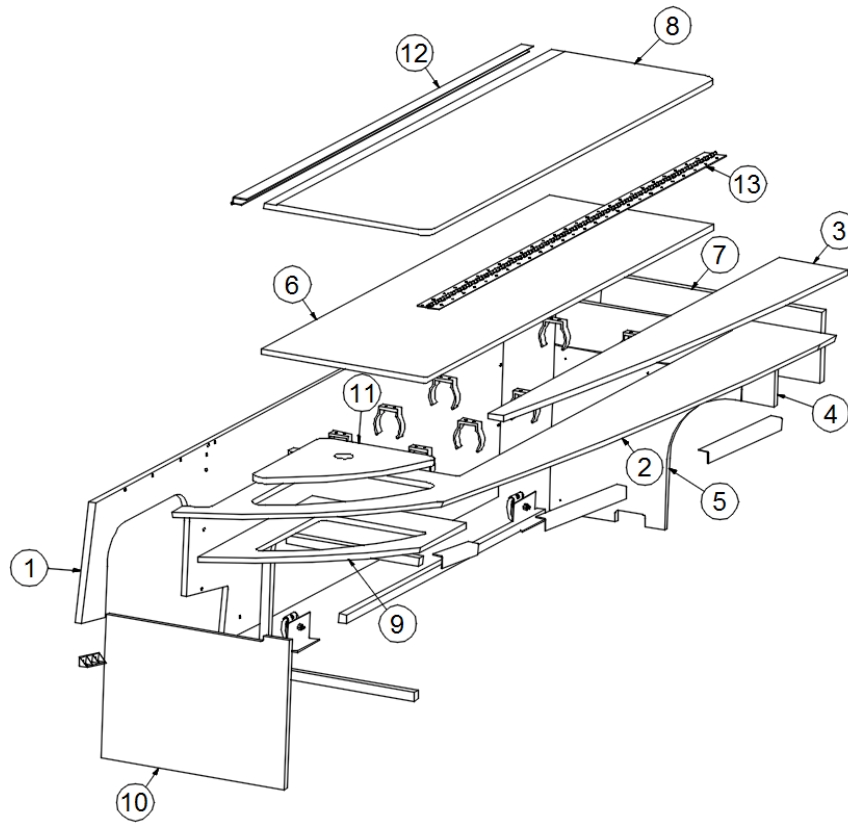

2020 BASECAMP FURNITURE, LOUNGE

Dinette Seat, Curbside, Crisp Linen

968407-32

CS Dinette Seat

1. 968407-1	Panel, 18 x 77
2. 968407-2	Panel, 22.89 x 72.19
3. 968407-3	Panel, 6.5 x 53
4. 968407-4	Panel, 20 x 6
5. 968407-5	Panel, 17 x 14
6. 968407-6	Panel, 15 x 52.25
7. 968407-327	Panel, 18 x 20
8. 968407-8	Panel, 15 x 52.25
9. 968407-9	Panel, 14 x 21
10. 968407-10	Panel, 12.63 x 16.63
11. 968407-11	Panel, 13.25 x 10.75
12. 381847-02	Piano hinge angle
13. 380203-03	Piano hinge, Anodized
114812	Aluminum angle, 1 x 1
386279	Corner brace, 3.5"
381952	Tie down loop, Single bolt
115769	Bracket, Tie down
382077	Table post storage clip, 2.38"