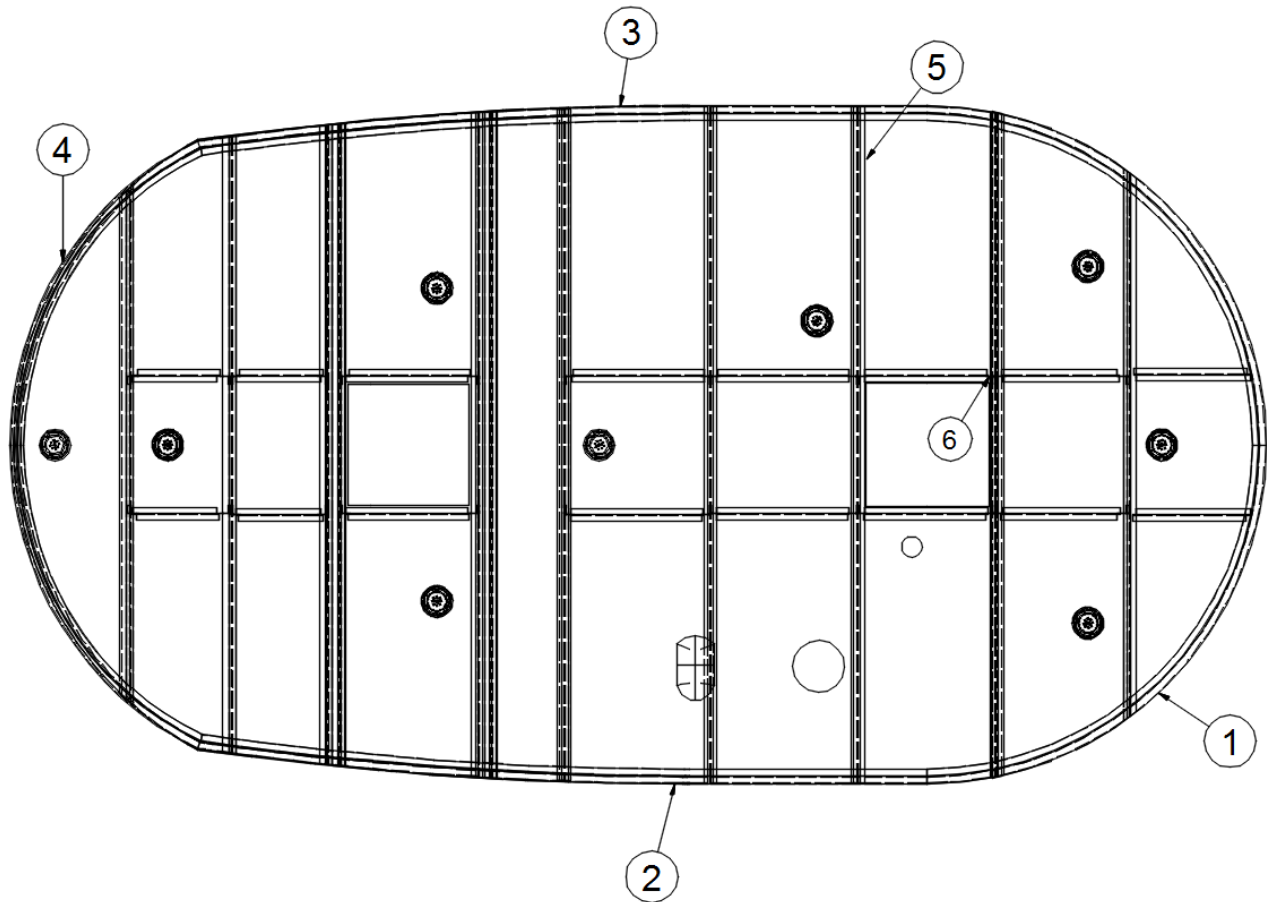

2020 BASECAMP EXTERIOR SHELL

Roof

923280

Roof Assembly

1. 115714	U-halo, Front
2. 115715-01	U-halo, CS
3. 115715-02	U-halo, RS
4. 115716	U-halo, Rear
5. 104707-06	Extrusion, I section
6. 114414	Angle, Formed
325004-01	Rivet, 1/8" x .5", Clear Anodized
365334	Tape, Sealfoam w/PSA one side
365001	Tape, Double coated foam
114880-262	Aluminum, 51" x .04"
104408	Z-bar, .075 x 1.75 x .75
685510	Seam tape, Black rubber