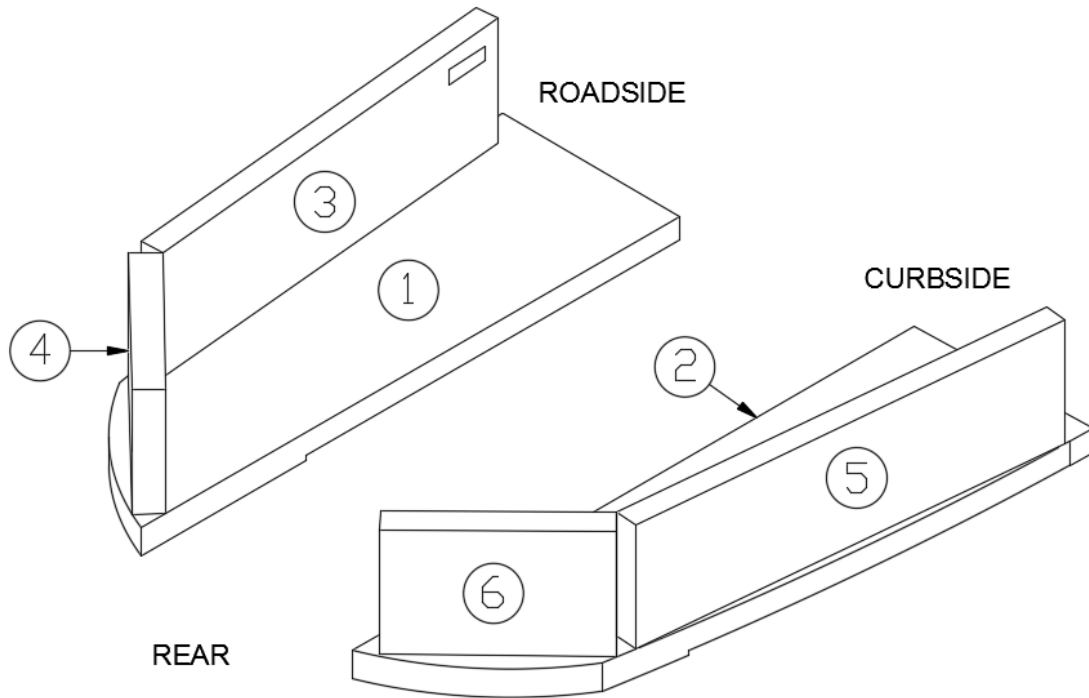

2020 BASECAMP UPHOLSTERY

Dinette Seat Cushions

704249-01
704249-05
704250
704248

Dinette Cushion Kit, River Rock, Simtex Carbon
Dinette Cushion Kit, Silvertex. Jet
Dinette Cushion Kit, Red Rock, Simtex Carbon
Foam Kit

1. 704249-01-101	RS seat cushion
704249-05-101	RS seat cushion
704248-01	Foam, RS seat
2. 704249-01-102	CS seat cushion
704249-05-102	CS seat cushion
704248-02	Foam, CS seat
3. 704249-01-103	RS backrest cushion
704249-05-103	RS backrest cushion
704248-03	Foam, RS backrest
4. 704249-01-104	RS rear backrest cushion
704249-05-104	RS rear backrest cushion
704248-04	Foam, Rear backrest
5. 704249-01-105	CS backrest cushion
704249-05-105	CS backrest cushion
704248-05	Foam, CS backrest
6. 704249-01-106	CS rear backrest cushion
704249-05-106	CS rear backrest cushion
704248-04	Foam, Rear backrest