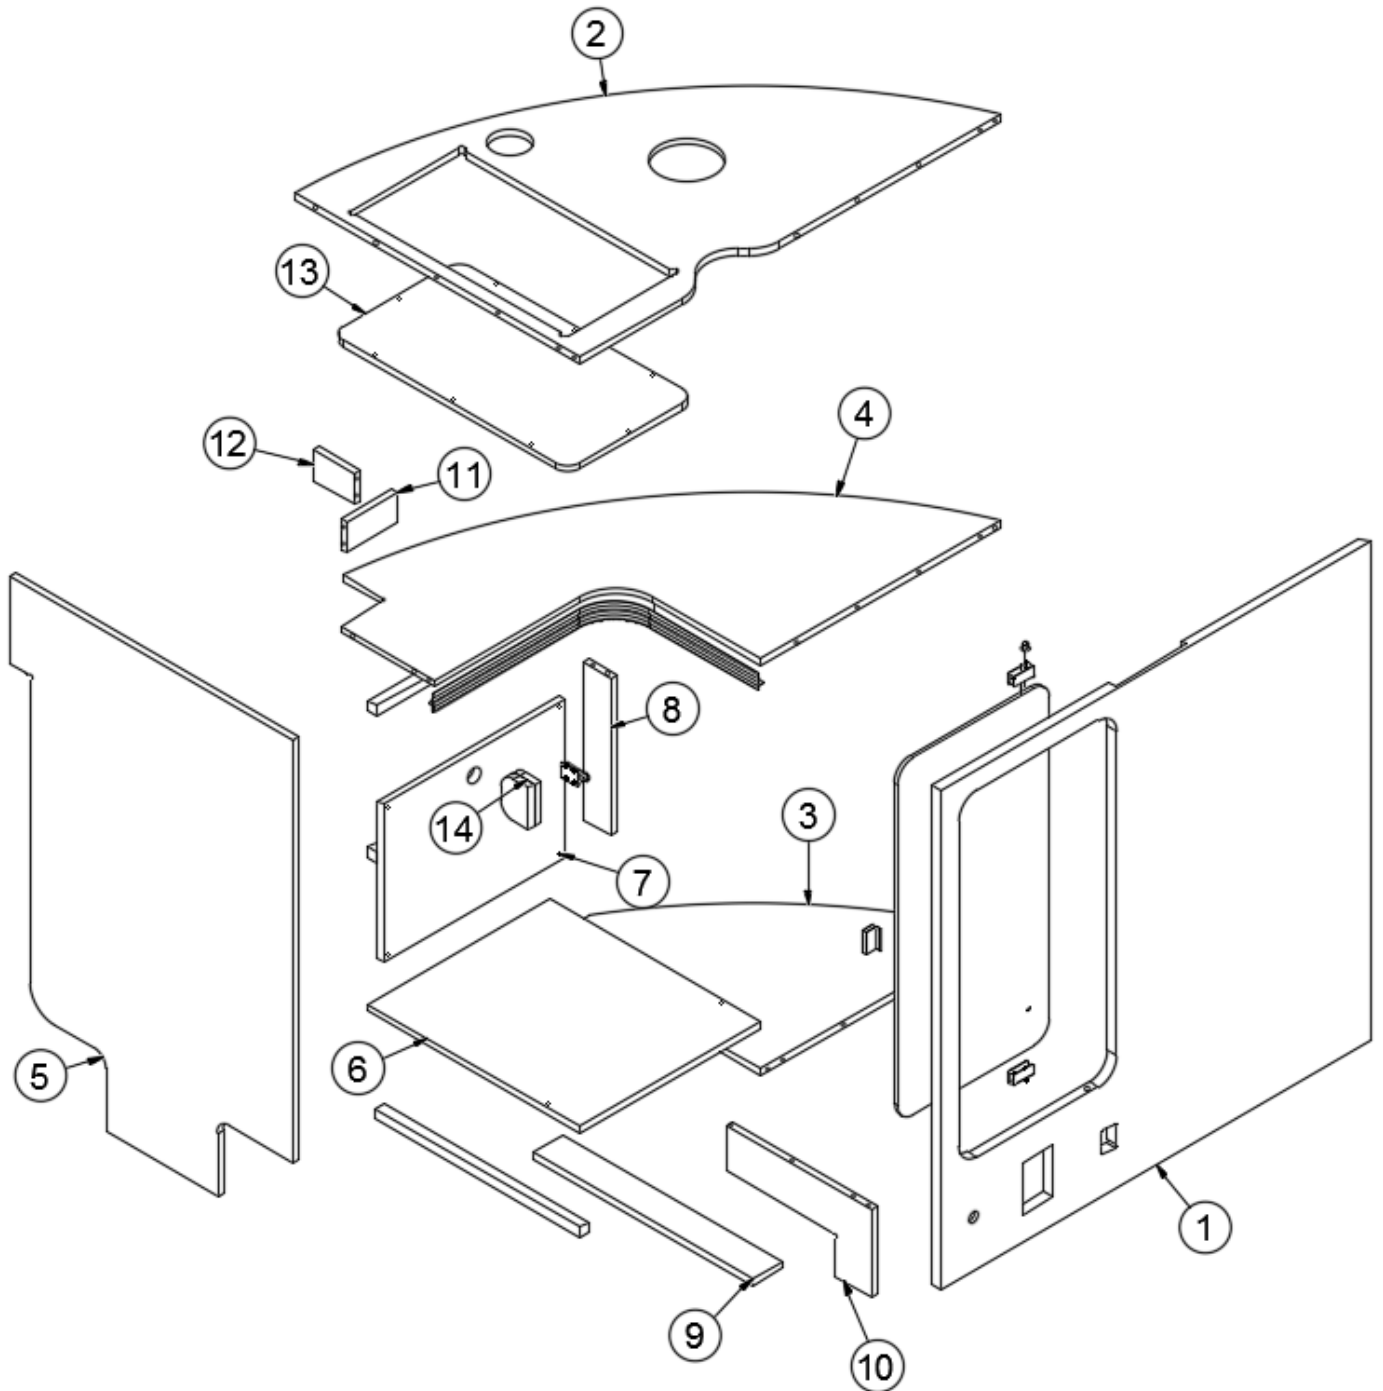

2020 BASECAMP FURNITURE, GALLEY

Galley Cabinet, RS

Parts Listed on Next Page

2020 BASECAMP FURNITURE, GALLEY

Galley Cabinet, RS

968382 RS Galley Cabinet

1.	968382&000118HC	Panel, 35.63 X 35.75
2.	968382&000212CC	Panel, 23.28 X 34.83
3.	968382&000312CC	Panel, 12.13 X 19.78
4.	968382&000412CC	Panel, 23.05 X 34.83
5.	968382&000512CC	Panel, 23.25 X 35.75
6.	968382&000612CC	Panel, 15.00 X 17.50
7.	968382&000712CC	Panel, 15.00 X 11.25
8.	968382&000812CC	Panel, 2.25 X 11.25
9.	968382&000912CC	Panel, 2.50 X 18.13
10.	968382&001012CC	Panel, 6.25 X 12.00
11.	968382&001112CC	Panel, 2.25 X 4.25
12.	968382&001212CC	Panel, 2.25 X 3.13
13.	968382&001312CC	Panel, 10.50 X 19.50
14.	968382&001412CC	Panel, 2.25 X 3.00
	372283	Glass door, 12.75 x 26
	381654	Hinge, Glass door, Black
	381653	Glass catch
	381707	Glass strike/pull
	968385	Cutlery tray
	365340-01	Edgebanding- .63" Frosty White
	203440	T Molding-Black Embossed .8125"