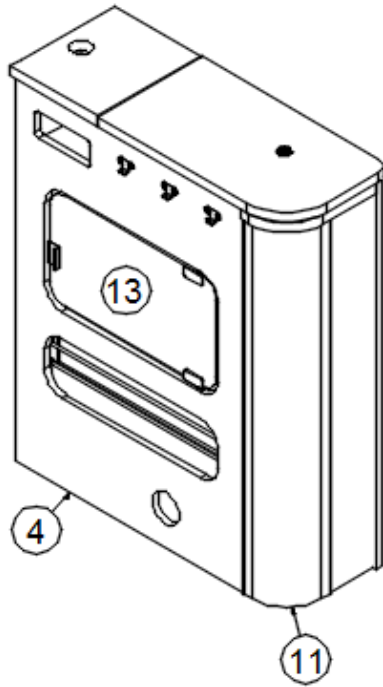

2020 BASECAMP FURNITURE, GALLEY

End Cabinet, CS, Steel Mesh

Parts Listed on Next Page