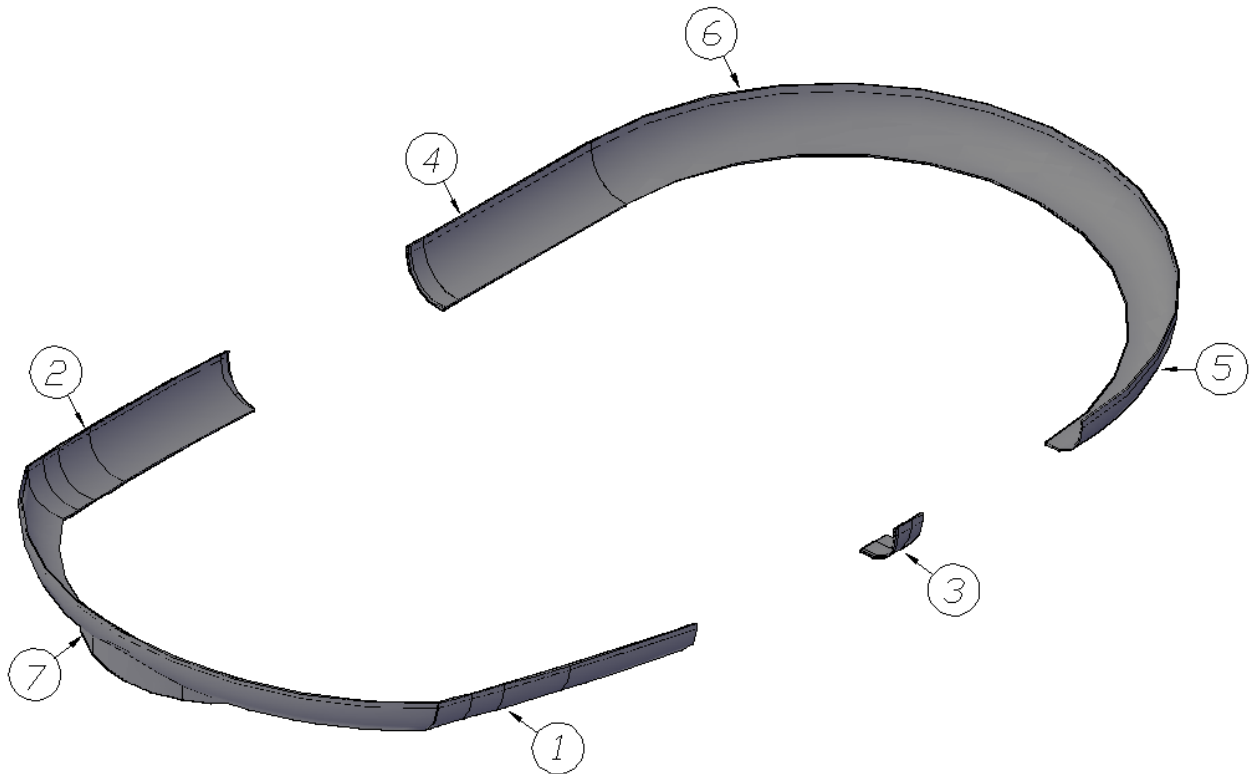

2020 BASECAMP EXTERIOR SHELL

Underbelly Wraps

1. 203850-01	Rear CS skirting
2. 203850-02	Rear RS skirting
3. 203850-03	Step CS skirting
4. 203850-04	Straight RS skirting
5. 203850-05	Front CS skirting
6. 203850-06	Front RS skirting
7. 203850-07	Rear center underbelly

Body Protector

203881   3M film body protector

Wrap Protectors and Holdbacks

968857	RS Stone Guard Assembly
968858	CS Stone Guard Assembly
381605-03	Piano Hinge
114819-03	Wrap Protector Holdback Assembly
114819-02	Wrap Protector Holdback Assembly