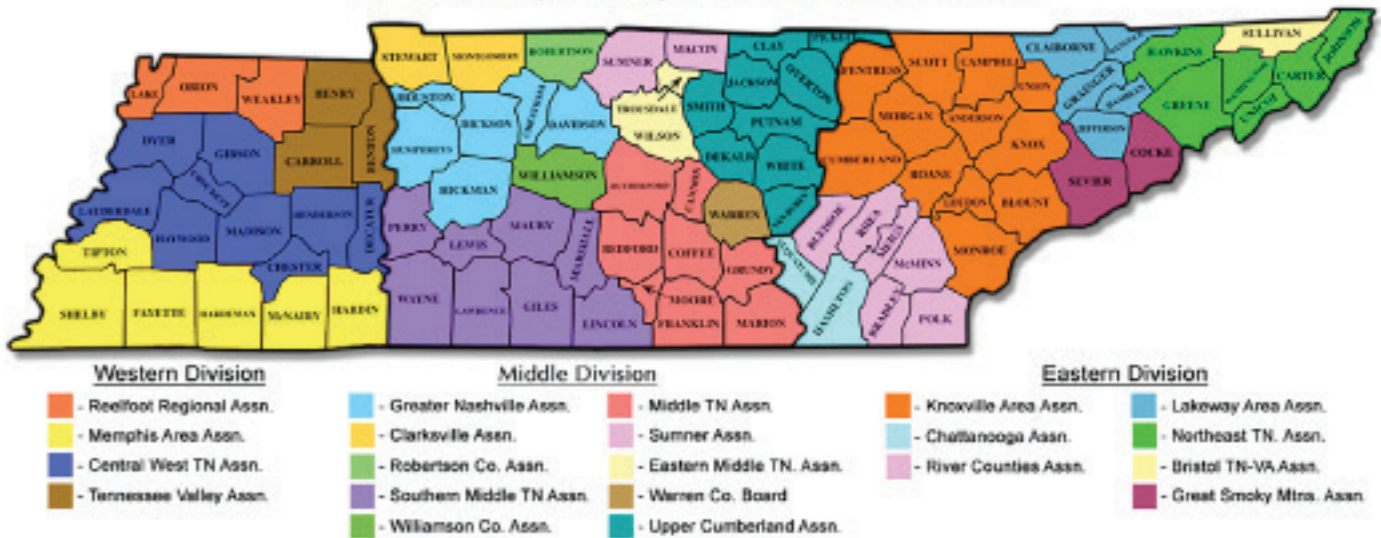

TN by County, Division & Association

Tennessee By County, Division & Association

Local Associations by Division

Western (1)

Central West TN
 Reelfoot Regional
 Tennessee Valley
 Memphis Area

Middle (2)

Clarksville
 Eastern Middle TN
 Greater Nashville
 Middle TN
 Robertson County
 Southern Middle TN
 Sumner
 Upper Cumberland
 Warren County
 Williamson County