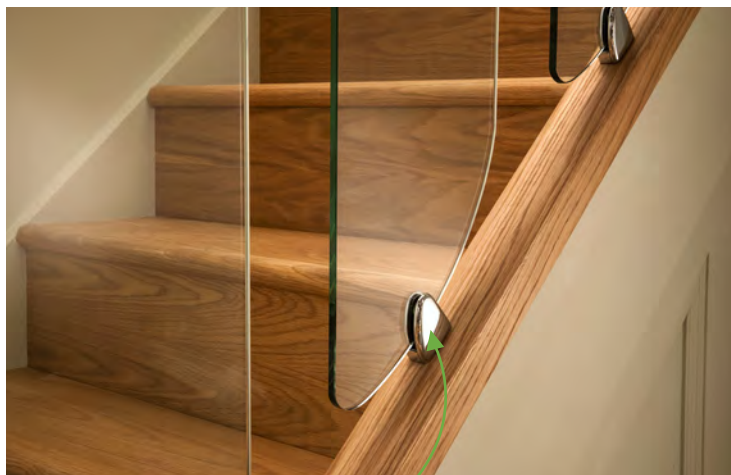

Don't forget...

Our Universal handrail to newel post fixing kit allows easy fixing on all parts of the staircase, the kit also includes a pine and oak cover button.

Watch how to fit it online at www.cheshiremouldings.co.uk/products/stair-parts

All components available in Chrome or Brushed Nickel effects

Timber Available in Oak

For more technical details visit us online at www.cheshiremouldings.co.uk/downloads/brochures

Handrails and Baserails are available in 2.4m & 4.2m lengths.

Chrome or Brushed Nickel effect finishes

Glass panels available in:
Rake - 200mm wide
Landing - 200mm or 80mm wide (8mm thick)