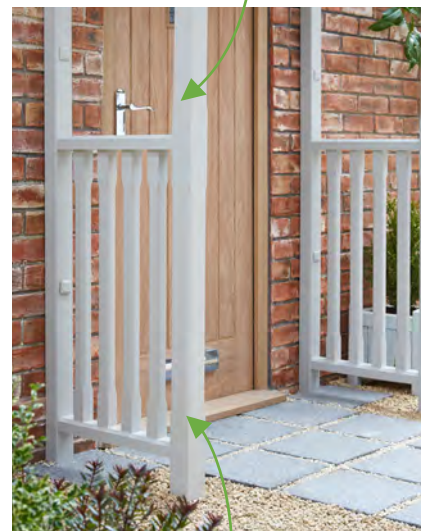

freephone
0800 085 3475

**There's more doors
to discover online**

Go online to see our full range

www.cheshiremouldings.co.uk

Porches

These stylish porch canopies and accessories will transform the exterior of any home. They are easy to install, pre-drilled, ready to paint, stain or varnish. Choose from flat roof or apex designs, with an optional finial for a finishing touch. Manufactured to a high standard and tested by an independent structural engineer.

All components are pre-drilled ready to screw together

Side panel kits are ready to paint, stain or varnish to complement your décor

A porch finial is the perfect decorative addition to an Apex porch

Simply cut the finial and place onto your finished porch!