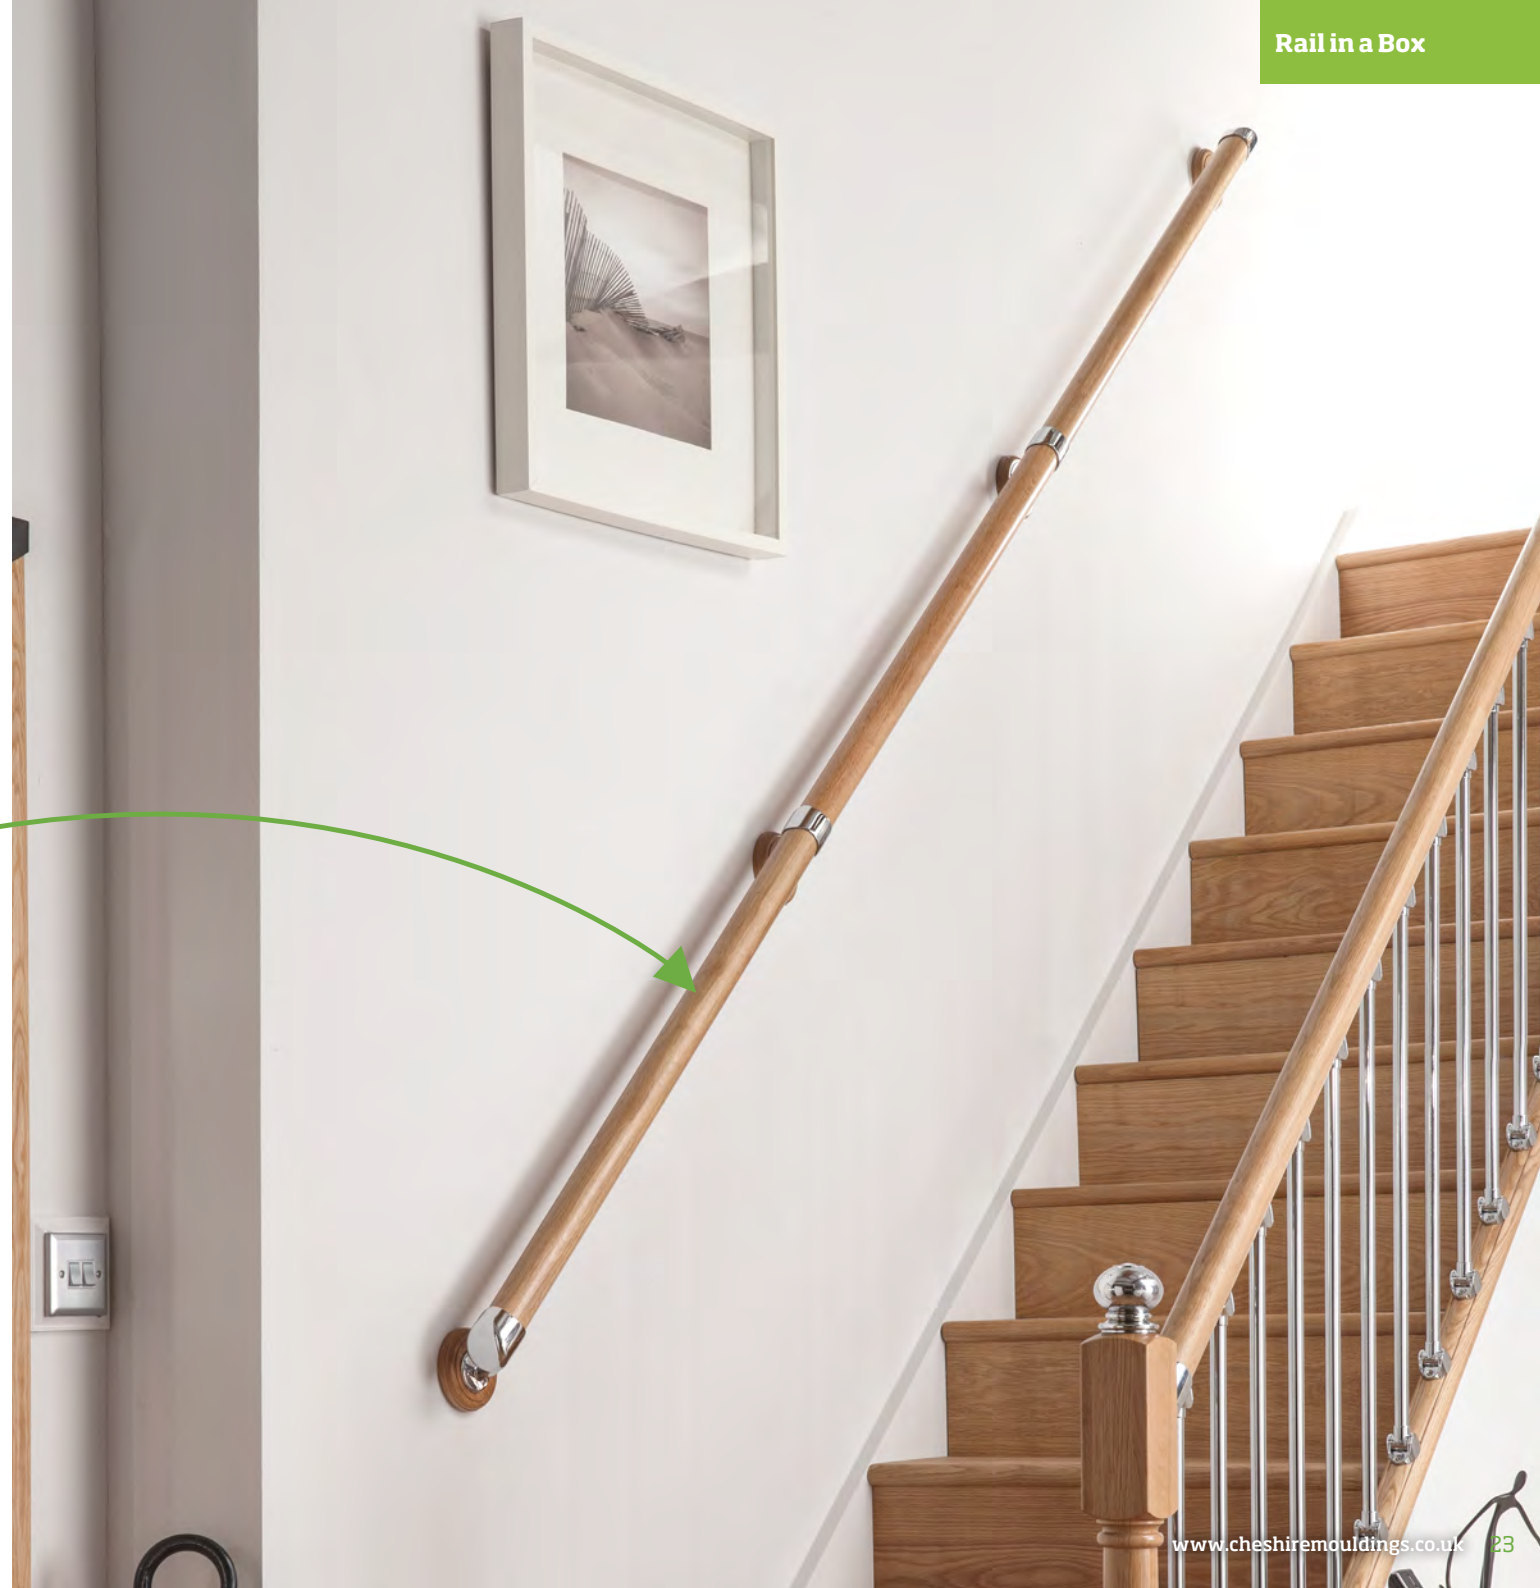

Rail in a Box

A simple solution to completing your staircase in style

Rail in a Box is easy to install and available in a variety of finishes - oak or pine timber combined with brushed nickel or chrome fittings. It can work seamlessly to complement your existing fixtures or add the perfect finishing touch to your staircase.

Your new staircase is just the beginning of your journey. Find out what else we can do for you at

www.cheshiremouldings.co.uk

Our **NEW** range of internal doors

Shaker

The perfect fit with any setting, traditional or modern, a stunning design with a natural oak grain.