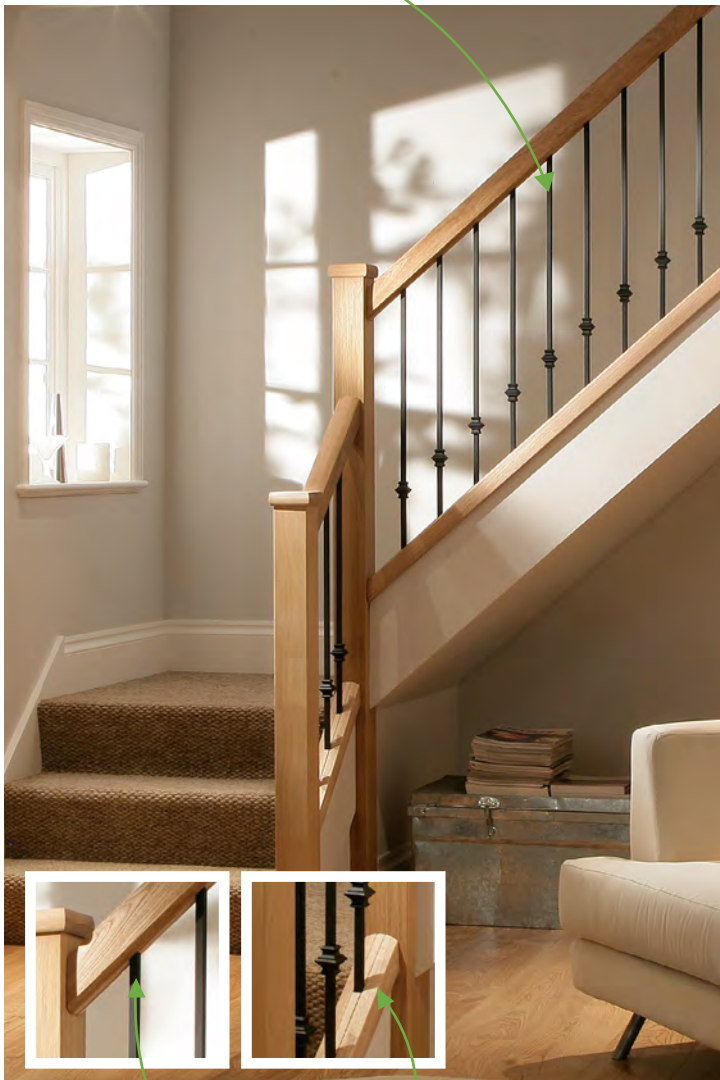

Handrails and Baserails are available in 2.4m, 3.6m and 4.2m lengths

All spindles are 14mm wide

Paint the spindles to suit your décor.

Handrails and baserails are pre-drilled, so spindles slot into place