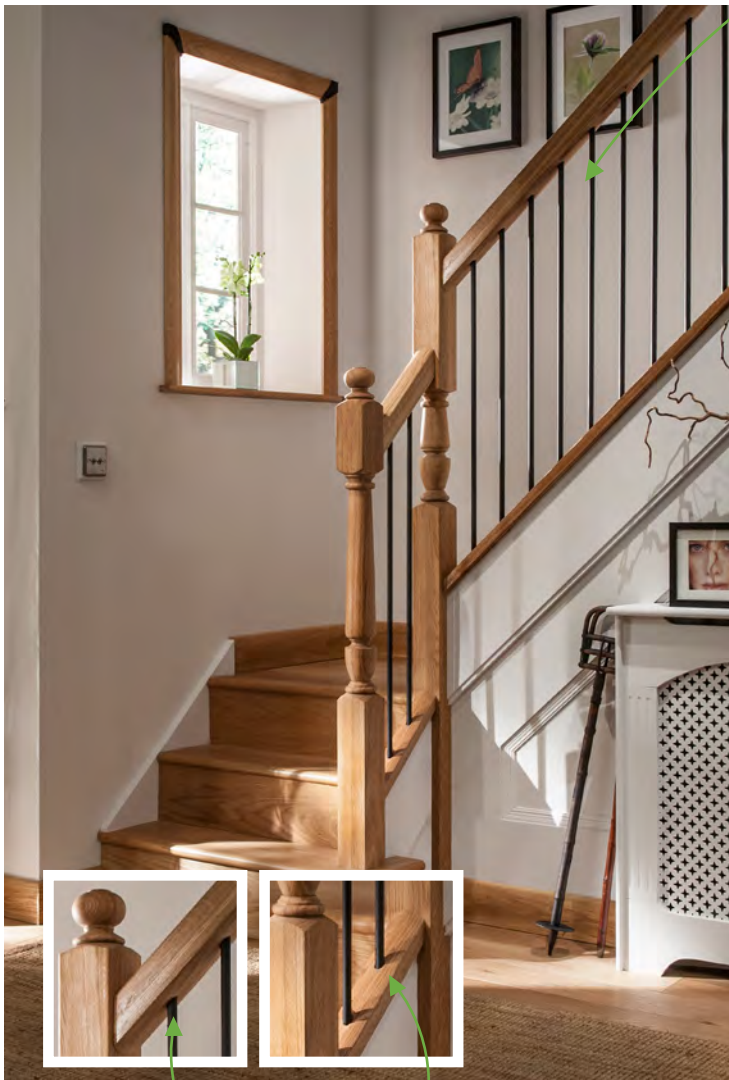

Handrails and Baserails are available in 2.4m, 3.6m and 4.2m lengths

All spindles are 14mm wide

Paint the spindles to suit your décor.

Handrails and baserails are pre-drilled, so spindles slot into place