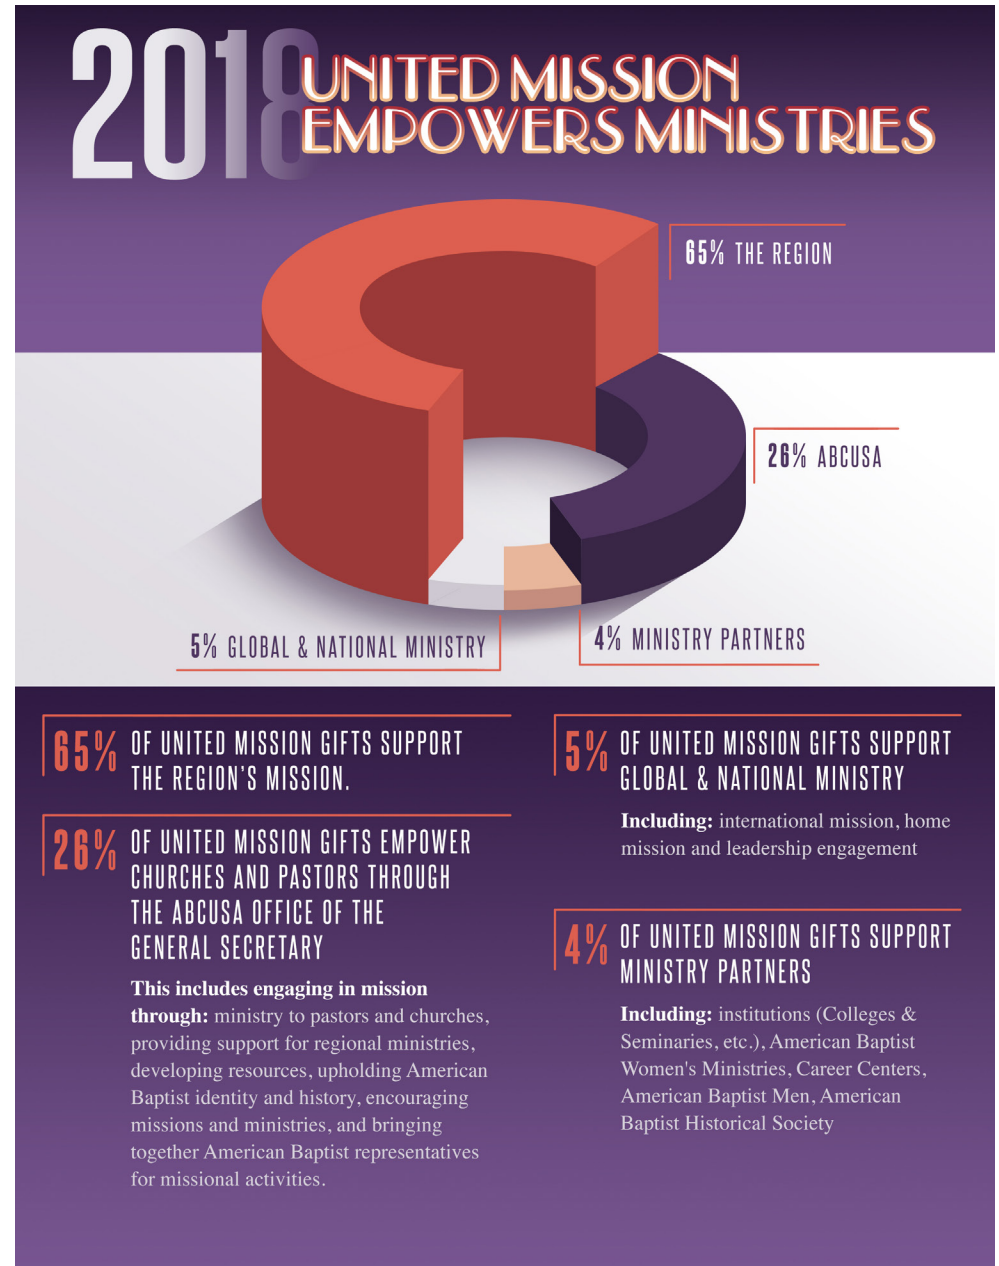

American Baptist Churches of Alaska

Alonzo B. Patterson, Jr., Director
(907)278-6363; FAX 907.278.6363
www.abcnbc-ak.org
info@abcnbc-ak.org

September 2018

| SUNDAY | | MONDAY | TUESDAY | WEDNESDAY | THURSDAY | FRIDAY | SATURDAY | |
|---|--|--|--|---|-----------|--|---|--|
| <p>August 2018</p> <p>S M T W T F S</p> <p>1 2 3 4</p> <p>5 6 7 8 9 10 11</p> <p>12 13 14 15 16 17 18</p> <p>19 20 21 22 23 24 25</p> <p>26 27 28 29 30 31</p> | | <p>October 2018</p> <p>S M T W T F S</p> <p>1 2 3 4 5 6</p> <p>7 8 9 10 11 12 13</p> <p>14 15 16 17 18 19 20</p> <p>21 22 23 24 25 26 27</p> <p>28 29 30 31</p> | | <p>NOTES _____</p> <p>_____</p> <p>_____</p> <p>_____</p> | | | <p>1</p> | |
| 2 | | <p>3</p> <p>Labor Day</p> | 4 | 5 | 6 | 7 | 8 | |
| 9 | | <p>10</p> <p>Rosh Hashana</p> | 11 | 12 | 13 | 14 | <p>15</p> <p>Hispanic Heritage Week begins</p> | |
| <p>16</p> <p>AB Women's Sunday</p> <p>www.abwomensministries.org</p> | | <p>17</p> <p>American Indian Day</p> | <p>18</p> <p>International Day of Peace</p> <p>www.overcomingviolence.org</p> | <p>19</p> <p>Yom Kippur</p> | 20 | 21 | 22 | |
| 23 | | 24 | 25 | 26 | 27 | 28 | 29 | |
| <p>30</p> <p>Christian Education Sunday</p> <p>Christian Education Week begins www.abhms.org</p> | | | | | | <p>Harvest Shalom Wellness Retreat,</p> <p>www.abwomensministries.org</p> <p>September 28-30</p> | | |