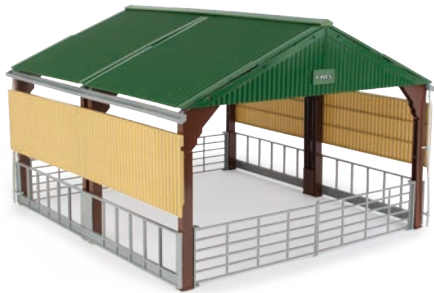

PLAYSETS

NEW 2019
1:32 Livestock Building

Part No. ZFN46959
Case Pack: 3 - Age grade 5+
Available to order on February Order Writing Program
Estimated ship March 2019