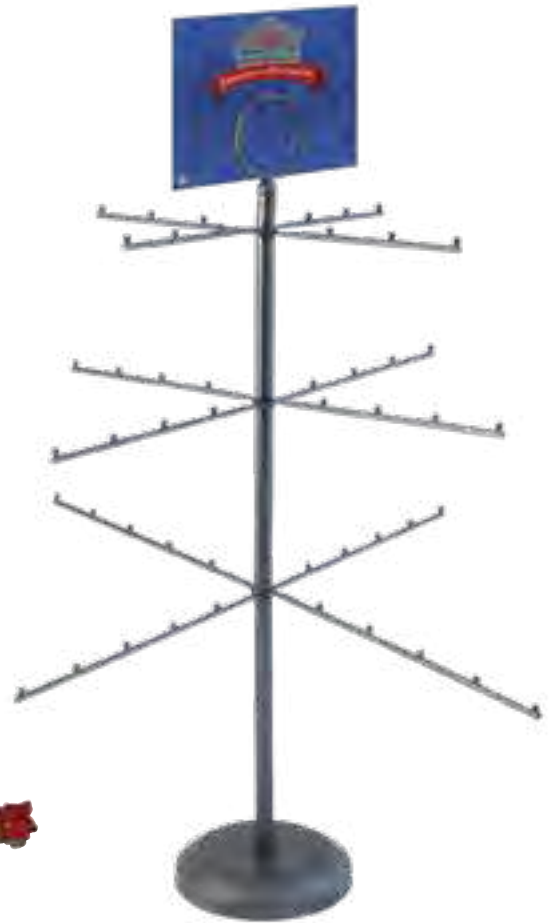

6005956 Seashell Scenario
 (Little Mermaid Shell Scene)
 Height: 30.0cm 🎁

6005955 Go Fish!
 (Flounder)
 Height: 11.0cm 🎁

Disney
 THE LITTLE
MERMAID
 30
 YEARS

6005954 Mermaid By Moonlight
 (Ariel Sitting on a Rock with Light-up Moon)
 Height: 19.0cm
 Lights up, 2 x AAA batteries required 🎁

HANGING *ornaments*

FEATURE
sparkling
SUGARY ACCENTS.

A28239 Sugar Coated Mickey Mouse
Height: 10.0cm 🎁

A28240 Sugar Coated Minnie Mouse
Height: 10.0cm 🎁

A29382 Minnie Mouse
(Nutcracker)
Height: 9.0cm 🎁

A29381 Mickey Mouse
(Nutcracker)
Height: 9.0cm 🎁

A29383 Donald Duck
(Nutcracker)
Height: 9.0cm 🎁

A27553 Eeyore
Height: 7.0cm 🎁

A27551 Pooh
Height: 9.0cm 🎁

A27552 Tigger
Height: 9.0cm 🎁

A29543 Mickey Mouse Head
(Set of 4)
Height: 7.0cm 🎁

EN60472 Jim Shore Header Card

A28361 Hanging Ornament Displayer
Height: 67.0cm

A. A21429 Cogsworth
Height: 7.0cm

B. A21431 Mrs. Potts And Chip
Height: 6.5cm

C. A21430 Lumiere
Height: 9.0cm

D. A28960 Beauty And The Beast
Height: 10.0cm