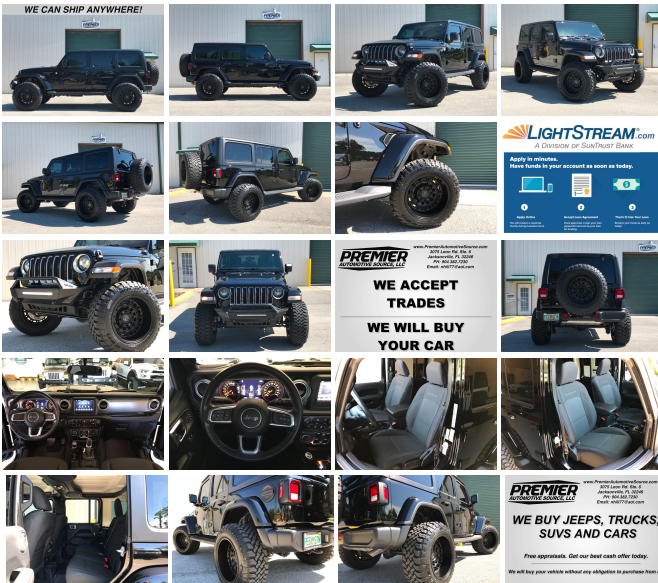

3075 Leon Rd
Jacksonville , FL 32246

2019 Jeep Wrangler Unlimited Sahara 3" Lift Black Rhino wheels 35's LED's

Nolan Hill

View this car on our website at premierautomotivesource.com/6644654/ebrochure

WE CAN SHIP ANYWHERE!

WATCH OUR WALK AROUND & TEST DRIVE VIDEO!

Our Price **\$0**

Specifications:

Year:	2019
VIN:	1C4HJXEG5KW528857
Make:	Jeep
Model/Trim:	Wrangler Unlimited Sahara 3" Lift Black Rhino wheels 35's LED's
Condition:	Pre-Owned
Body:	SUV
Exterior:	Black Clearcoat
Engine:	ENGINE: 3.6L V6 24V VVT UPG I W/ESS
Interior:	Black Cloth
Transmission:	TRANSMISSION: 8-SPEED AUTOMATIC (850RE)
Mileage:	22,300
Drivetrain:	4 Wheel Drive
Economy:	City 17 / Highway 23

- REAR CAMERA -

- U-CONNECT -

FOR FINANCING WE
RECOMMEND <http://LIGHTSTREAM.COM>

- CALL OR TEXT NOLAN @
904.382.7230 -

- WE TAKE TRADE INS -

- WE SELL & SHIP WORLDWIDE -

LIFTED 2019 Jeep Wrangler JL Unlimited
Sahara Black with black interior, 3.6
V6, 8 Speed
Automatic transmission, 3" suspension lift
& shocks, Pro-comp control arm drop
brackets, set of 5 Black Rhino
20x12 wheels with 35x12.50x20 Falken M/T
tires, DV8 front bumper with 20" LED light
bar, Smitty Built spare re-locator, Custom LED
headlights, and a Superchips Flash Cal. Black 3
Piece removable Hardtop, Sidesteps, Apple car
play, rearview camera, USB, SAT Radio, U-
Connect bluetooth. Factory Warranty
remaining. The Pentastar V6 makes lots of
power, the 8 speed automatic transmission
shifts smooth, the 4WD engages easily. The
Carfax history reports one owner and no
accidents or title issues. This beautiful
Jeep runs, drives, and looks amazing! This is a
must see Jeep. Sale Includes 1 keys
and books. If you want to add custom bumpers,
custom leather, LED lights, or any other
combination of accessories, let us know and we
can help you build the Jeep of your dreams!
Call or text Nolan: 904-382-7230. PLEASE
WATCH OUR WALK AROUND AND TEST