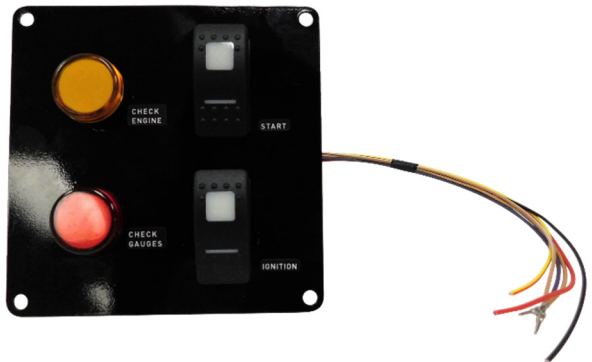

KM11142 FP Panel TPG 5 ½" x 5 ½"