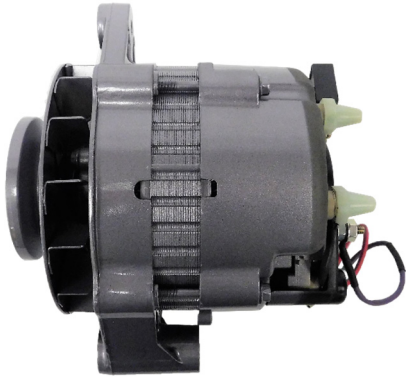

6.0L 8.1L

MANDO

K032049-UR 51 Amp Alternator

***7152N-1P40** 150 Amp alternator

*Optional