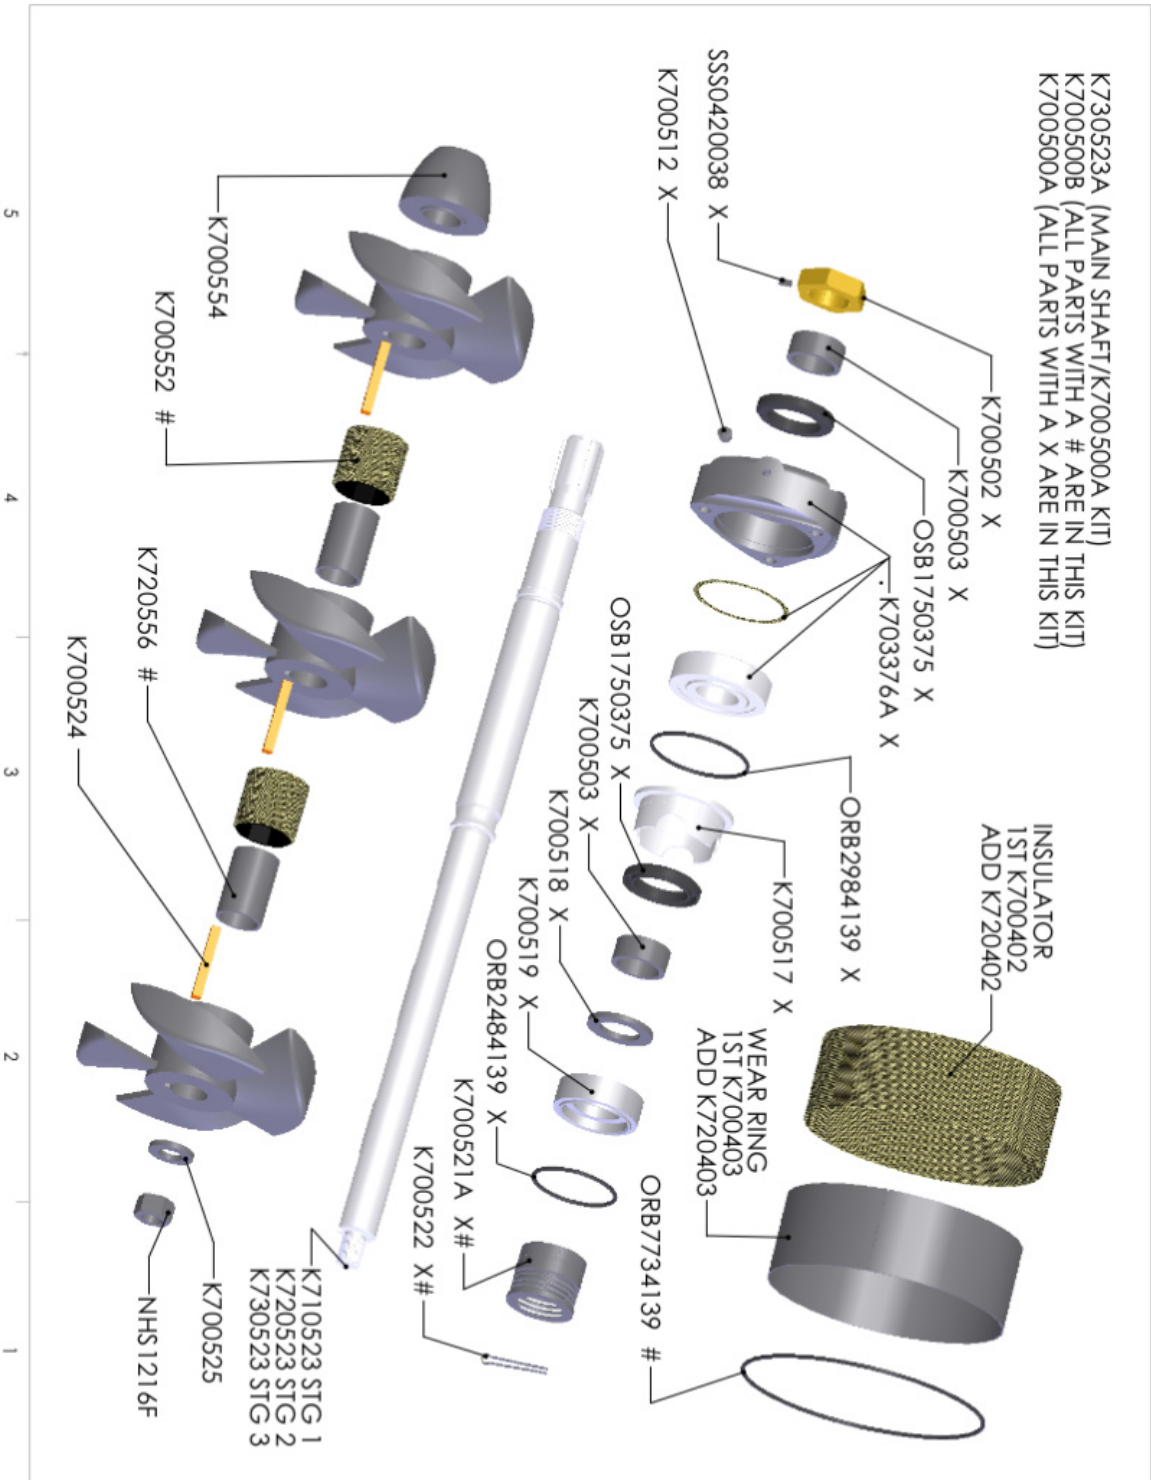

Kodiak Jet Pump Parts