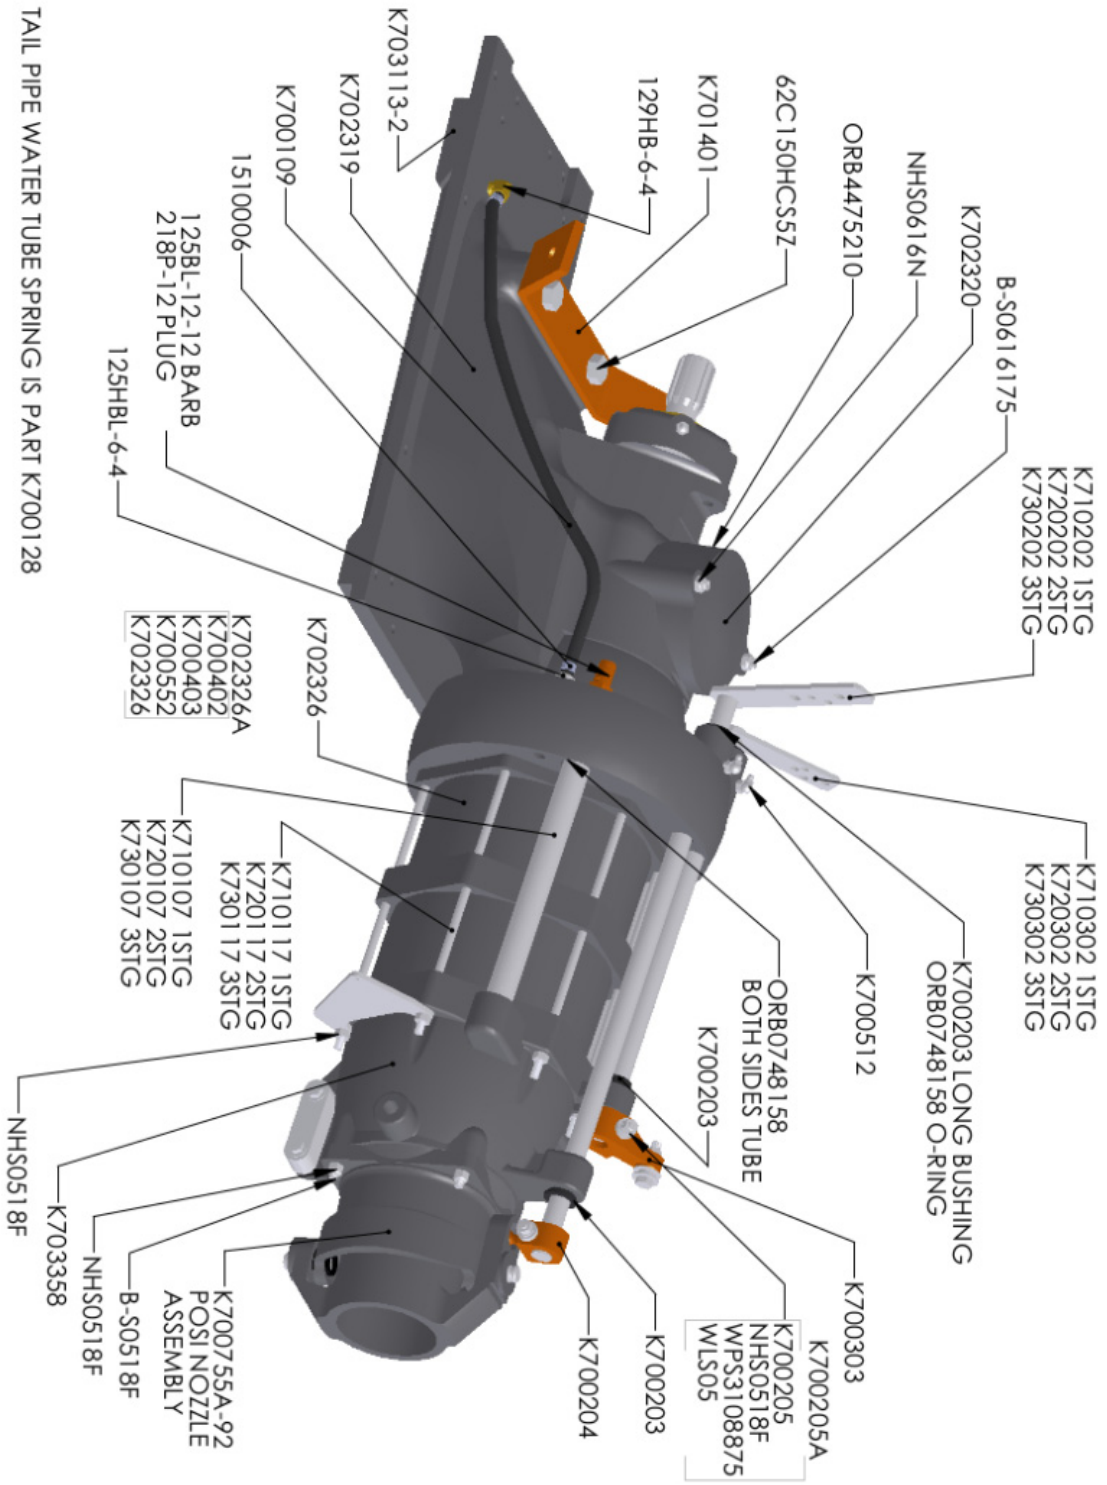

TAIL PIPE WATER TUBE SPRING IS PART K700128