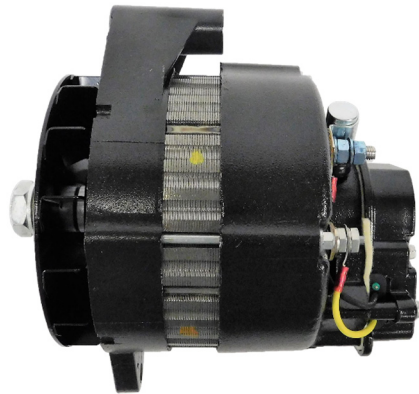

### 2.4L

**8000230** Starter Bottom Mount only  
Replacement Solenoid low mount  
**1114583**

## Alternators

8.1L 6.0L 6.0L-SC

**K032049** 70 Amp Alternator

4.3L, 5.7L, 383 Engines

**19020614** 70 Amp Alternator

**KM9010** Connector for Delco Alternator

4.3L 5.7L 383

**8MR2069TA** 90 Amp Alternator

4.3/5.3/6.2DI

**8600759** 115 Amp Alternator