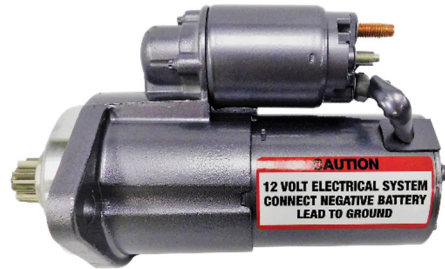

5.7L 383 6.0 LSA LS3 and GEN 5

9000888 High Mount Starter
BHM07C100 Bolt