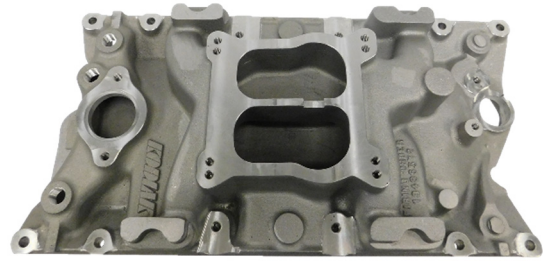

5.3L, Gasket Set 6.2L DI Gasket Set

- **12659260** Head Gasket
- **12619787** Valve Cover Gasket
- **12657430** Water Pump Gasket
- **12634614** Front Seal
- **12623104** Valley Cover
- **12626354** Intake Gasket
- **12665076** Rear Main Seal

496 Gasket Kit

1) **12567777** Oil Pan Gasket
2) **12558875** Water Pump Gasket
1) **12558165** Head Gasket LH
2) **12558166** Head Gasket RH
1) **89017539** Intake Gasket
1) **12551240** TBI Base Gasket
1) **10105135** Thermostat Gasket
1) **12559597** Valve Cover Gasket

Intake Manifold

- **KM2155A** 5.7L Vortec Intake Manifold
- **12550034** Gasket Set
- **12550027** Intake Manifold Bolts