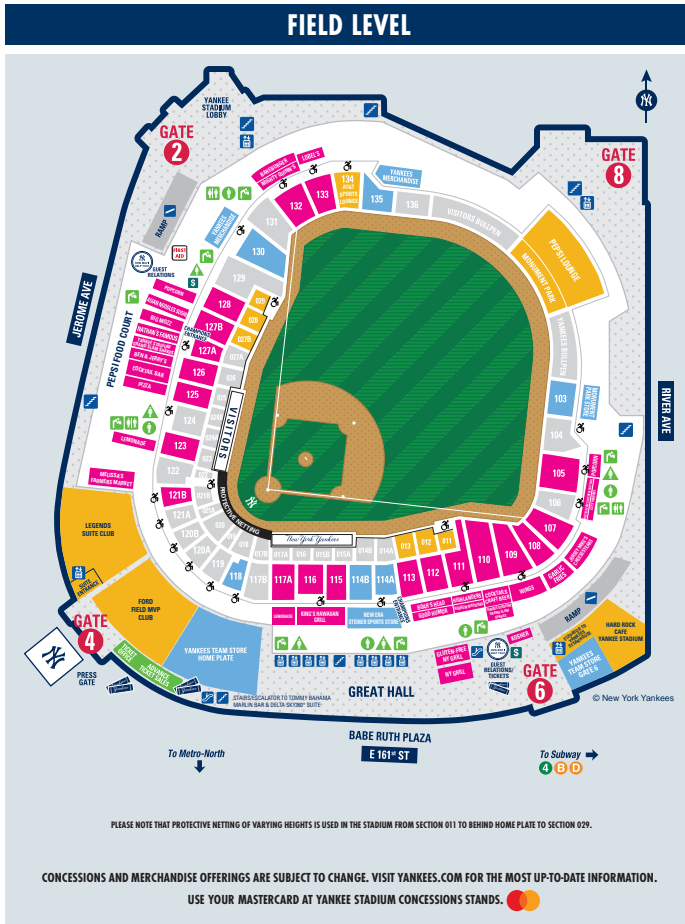

FIELD LEVEL | 2019 MENU HIGHLIGHTS

MERCHANDISE

- MONUMENT PARK STORE SECTION 103
- NEW ERA | STEINER SPORTS STORE SECTIONS 114A-114B
- YANKEES MERCHANDISE SECTIONS 120 & 125 & PEPSI FOOD COURT
- YANKEES TEAM STORES GATE 6 & BEHIND HOME PLATE

DESTINATIONS

- AT&T SPORTS LOUNGE SECTION 134
- FORD FIELD MYP CLUB BEHIND HOME PLATE
- HALSTEAD LOUNGE SECTIONS 027A-029
- HARD ROCK CAFE YANKEE STADIUM GATE 6
- KETEL ONE LOUNGE SECTIONS 011-013
- LEGENDS SUITE CLUB ADJACENT TO GATE 4
- MONUMENT PARK CENTER FIELD
- PEPSI LOUNGE CENTER FIELD
- TOMMY BAHAMA MARLIN BAR ABOVE GREAT HALL, ADJACENT TO GATE 4
- YANKEES STEAKHOUSE (VIA ELEVATOR) ABOVE HARD ROCK CAFE AT GATE 6

AMENITIES

- ATM BANK OF AMERICA
- ELEVATOR
- ESCALATOR
- FAMILY RESTROOM
- FIRST AID dynamex
- GUEST RELATIONS
- RAMP
- RESTROOM
- STAIRS
- TICKETS
- WATER FOUNTAIN
- WHEELCHAIR ACCESSIBLE SEATING

CONCESSIONS

ASIAN/NOODLES/SUSHI SECTION 127	COCKTAIL BAR PEPSI FOOD COURT	KING'S HAWAIIAN GRILL SECTION 115	NATHAN'S FAMOUS SECTION 127
BAREBURGER SECTION 132	COCKTAILS/CRAFT BEER SECTION 110	KOSHER* GREAT HALL	NY GRILL GREAT HALL, ADJACENT TO GUEST RELATIONS/TICKETS BOOTH
BEER SECTION 110	GARLIC FRIES SECTION 108	LEMONADE SECTIONS 117A & 123	PIZZA SECTION 125
BEN & JERRY'S SECTION 125	GLUTEN-FREE NY GRILL GREAT HALL, ADJACENT TO GATE 6	LOBEL'S SECTION 133	POPCORN SECTIONS 105 & 128
BIG MOZZ SECTION 127	GOOD HUMOR SECTION 112	MELISSA'S FARMERS MARKET SECTION 121B	ROTISSERIE CHICKEN AND STEAK SECTION 105
BUFFALO WILD WINGS SECTION 109	HIGHLANDERS SECTION 111	MIGHTY QUINN'S SECTION 132	YANKEE STADIUM GRAND SLAM SHAKES SECTIONS 110 & 126
CITY WINERY SECTION 105	JERSEY MIKE'S CHEESESTEAKS SECTION 107