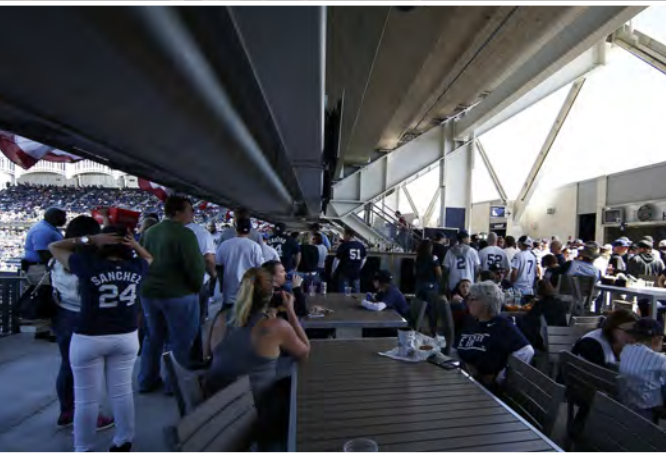

MASTERCARD BATTER'S EYE DECK

Located on the 200 level in center field with a clear, sweeping view of the entire Stadium, the Mastercard Batter's Eye Deck is a 3,500 square foot space with drink-rails overlooking the field. This outdoor gathering space features craft beers, cocktails and a large selection of food options.

FRANK'S REDHOT TERRACE AND TOYOTA TERRACE

Located on the 100 Level (in the former Sections 239 and 201, respectively) are open-air social gathering areas overlooking the visitors and Yankees bullpens. Both terraces feature their own specialty food and drink options. Drink-rail locations at the landings have power/USB outlets. As a result of the 2017 reconfiguration, all obstructed-view seats in the Bleachers have been removed.

AT&T SPORTS LOUNGE FEATURING DIRECTV SERVICE

The AT&T Sports Lounge featuring DirecTV service at Section 134 on the Field Level includes a full bar with craft beers and cocktails. Tables, stools and large-screen televisions tuned to the Yankees broadcast and other live sporting events provide a sports-bar atmosphere on the Stadium's main outdoor concourse in left field. Additionally, power/USB outlets are available for charging phones or tablets.