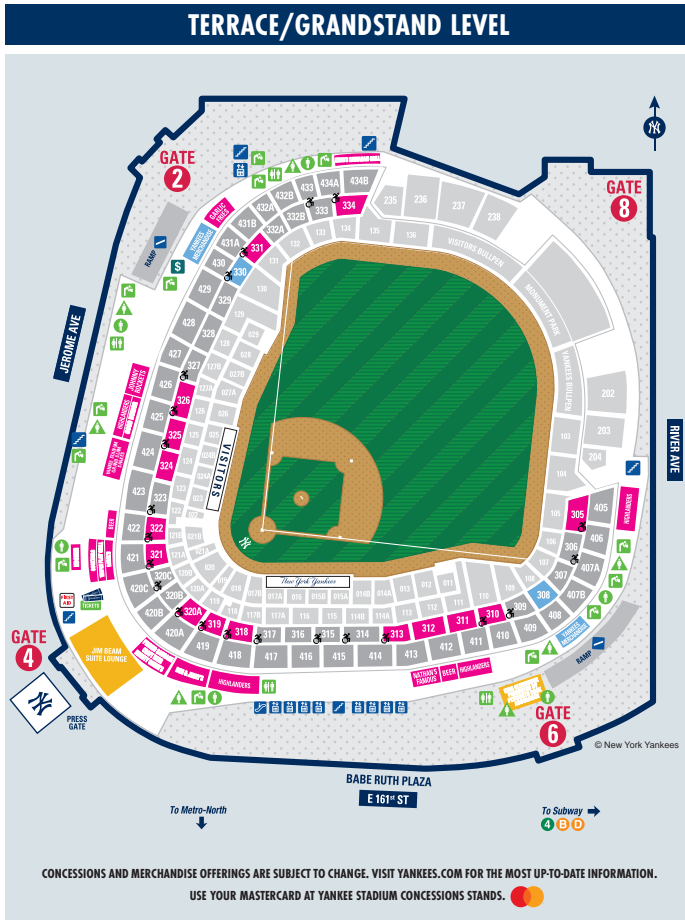

TERRACE/GRANDSTAND LEVEL | 2019 MENU HIGHLIGHTS

MERCHANDISE

- USA 100
- YANKEES MERCHANDISE SECTIONS 308 & 330
- Majestic

DESTINATIONS

- BUDWEISER PARTY DECKS SECTIONS 311 & 328
- JIM BEAM SUITE LOUNGE BEHIND HOME PLATE
- KIDS CLUBHOUSE PRESENTED BY PLYMOUTH ROCK ASSURANCE ADJACENT TO SECTION 310

AMENITIES

- ATM BANK OF AMERICA
- ELEVATOR
- ESCALATOR
- FAMILY RESTROOM
- FIRST AID dynamex
- GUEST RELATIONS
- RAMP
- RESTROOM
- STAIRS
- TICKETS
- WATER FOUNTAIN
- WHEELCHAIR ACCESSIBLE SEATING

CONCESSIONS

BEER SECTIONS 312 & 322	GOOD HUMOR SECTION 325	KOSHER* SECTION 321	PREMIO PREMIO SAUSAGE/CRAFT BEER SECTION 320
BEN & JERRY'S SECTION 318	HIGHLANDERS SECTIONS 305, 311, 318 & 325	LOBEL'S SECTION 321	TRIPLE PLAY GRILL SECTION 321
COCKTAILS SECTION 321	JOHNNY ROCKETS SECTION 326	MIGHTY QUINN'S SECTION 320	YANKEE STADIUM GRAND SLAM SHAKES SECTION 324
GARLIC FRIES SECTION 331	KING'S HAWAIIAN GRILL SECTION 334	NATHAN'S FAMOUS SECTION 313	

PORTABLE CARTS

BEER	LEMONADE	NY GRILL
GOOD HUMOR	NATHAN'S FAMOUS/ PREMIO SAUSAGE	POPCORN
JERSEY MIKE'S CHEESESTEAKS	NEW YORK PRETZEL	SABRETT
		TOSTITOS