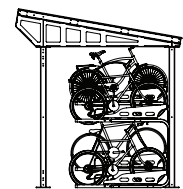

Dero Duplex
14 Bikes