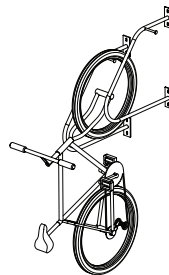

Wall Mount [Parks 1 Bike]

Black powder coat..... $90.00

Outdoor Black powder coat..... $100.00