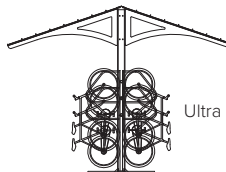

Ultra Space Savers