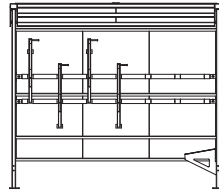

Powder Coat or Galvanized \$119.00

BIKE SHELTERS

Pocket Shelter

- Vertical parking with Bike Files or Ultra Space Savers
- U-lock compatible
- Various bench combinations available

Ultra Space Savers

Bike Files