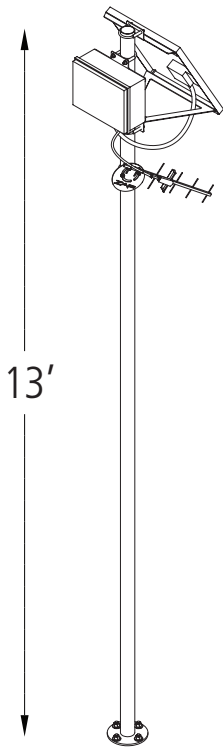

Dero ZAP

Dero ZAP price per unit

Dero ZAP (Hardwired wall mount).....	$3,420.00
Dero ZAP (Solar, wall mount).....	$4,748.00
Additional RFID Tags (each).....	$5.00
Walking RFID Tags (each).....	$4.00

Software

Annual web fee.....	$600.00
Multiple institutions (each).....	$200.00
Metric Conversion.....	$200.00
Language Conversion.....	$200.00

Tag Patent 8,876,009B2

Dero RFID tamperproof tag attaches to wheel spokes