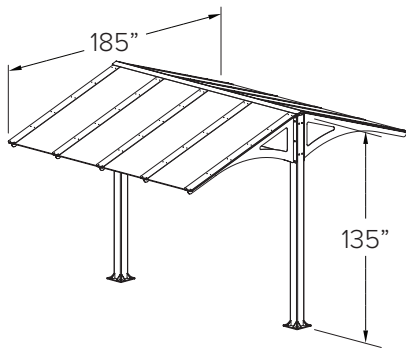

Hoop Racks and Dero Deckers: 39 bikes

Ultra Space Savers: 48 bikes

Ultra Space Savers and Dero Deckers: 51 bikes

Dero Deckers: 64 bikes

Kolo® Shelter

Modular construction—Add sections for more capacity

Solar powered security lights are available