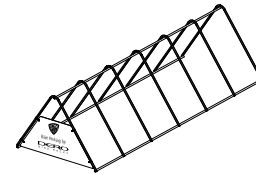

Powder Coat or Galvanized \$1,423.00
 Black Rubber Dip \$1,760.00

Event Rack

- Event Racks may be stacked for efficient storage
- Patent D85,716 S

Event Rack [Parks 14 Bikes]

Galvanized \$355.00

Call for details on customized signage

Fat Bike Tray

Surface or Dero Decker Mount

Powder Coat or Galvanized \$197.00

Helix

Inground or Surface Mount [Parks 6 Bikes]
 Powder Coat or Galvanized \$455.00

Please contact Dero for stainless steel pricing.