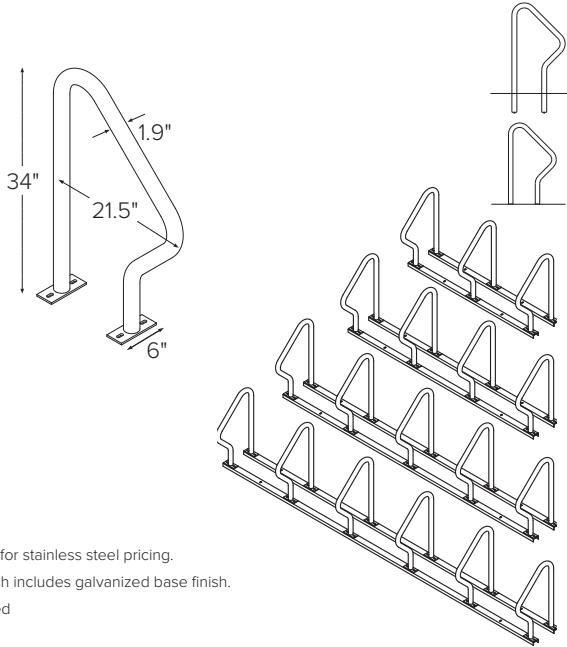

Please contact Dero for stainless steel pricing.

Saddle Buddy

Inground or Surface Mount

Galvanized\$240.00

Freestanding Mount

Galvanized\$343.00

Swerve Rack

Inground Mount [Parks 2 Bikes]