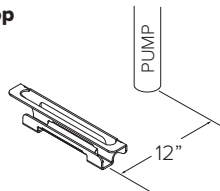

- Wrench 8mm / 10mm
- Wrench 9mm / 11mm
- Headset wrench 15mm / 32mm
- Phillips screwdriver
- Allen wrench set 2 / 2.5 / 3 / 4 / 5 / 6 / 8 mm
- Flathead screwdriver
- Tire levers (2)

Pump Stop

Surface Mount [Parks 1 Bike]