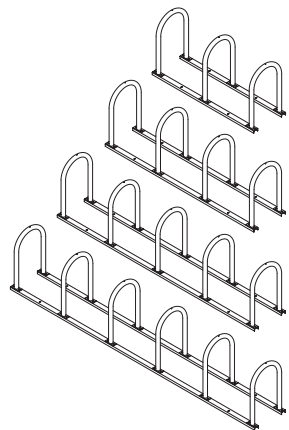

Hoop Rack Heavy Duty

Please contact Dero for stainless steel pricing.
 Black rubber dip finish includes galvanized base finish.
 All rails are galvanized

Inground Mount [Parks 2 Bikes]
 Powder Coat or Galvanized \$149.00
 Black Rubber Dip \$200.00

Surface Mount [Parks 2 Bikes]
 Powder Coat or Galvanized \$157.00
 Black Rubber Dip \$208.00

Inground Mount with Lean Bar [Parks 2 Bikes]
 Powder Coat or Galvanized \$190.00
 Black Rubber Dip \$241.00

Surface Mount with Lean Bar [Parks 2 Bikes]
 Powder Coat or Galvanized \$197.00
 Black Rubber Dip \$248.00