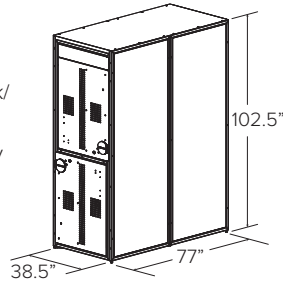

2-Tier Bike Locker

- All steel construction
- UV and graffiti resistant
- Leveling feet
- Ships flat – easy assembly on-site
- Modular design
- Number plates available
- Choice of keyed lock or padlock/ u-lock handle
- Upper tier includes lift-assist tray