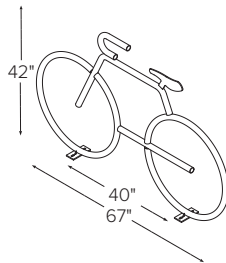

Bike Bike Rack