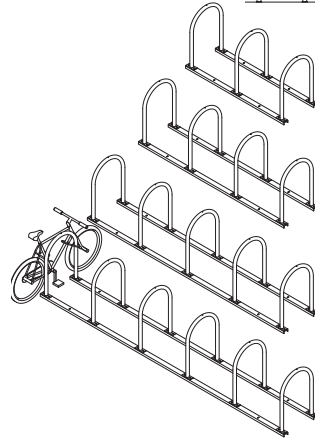

Please contact Dero for stainless steel pricing.
Black rubber dip finish includes galvanized base finish.
All rails are galvanized

Inground Mount [Parks 2 Bikes]
Powder Coat or Galvanized $110.00
Black Rubber Dip $161.00

Surface Mount [Parks 2 Bikes]
Powder Coat or Galvanized $113.00
Black Rubber Dip $164.00

Inground Mount with Lean Bar [Parks 2 Bikes]
Powder Coat or Galvanized $151.00
Black Rubber Dip $201.00

Surface Mount with Lean Bar [Parks 2 Bikes]
Powder Coat or Galvanized $154.00
Black Rubber Dip $205.00

3 Hoop Rail Mount [Parks 6 Bikes] [69" Long]
Powder Coat or Galvanized $504.00
Black Rubber Dip $656.00

4 Hoop Rail Mount [Parks 8 Bikes] [100.5" Long]
Powder Coat or Galvanized $691.00
Black Rubber Dip $895.00

5 Hoop Rail Mount [Parks 10 Bikes] [132" Long]
Powder Coat or Galvanized $898.00
Black Rubber Dip $1,152.00

6 Hoop Rail Mount [Parks 12 Bikes] [163.5" Long]
Powder Coat or Galvanized $1,130.00
Black Rubber Dip $1,435.00