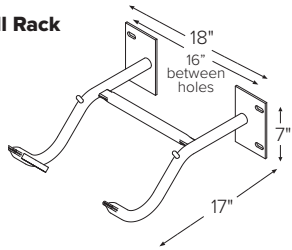

Wall Rack

Wall Mount [Parks 2 Bikes]

Black rubber dip	$78.00