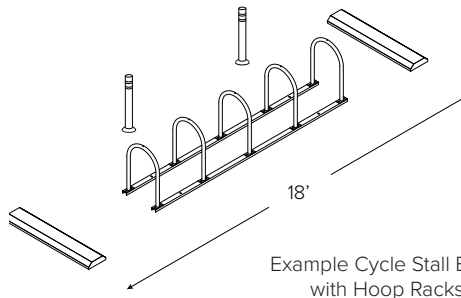

Any rack with that can be mounted to rails may be used to build a Cycle Stall Basic. Contact Dero for pricing on rack model, rail length, and finish options.

Add-ons such as traffic delineators, butyl pads, and curb stops are also available.