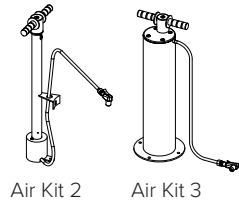

Surface Mount

Powder Coat or Galvanized \$702.00

Please contact Dero for stainless steel pricing.

Fixit

Tools not pictured

Patents D680,914 S1 and 9,498,880 B2

Tools Included:

- Air Pump
- Wrench 8mm / 10mm
- Wrench 9mm / 11mm
- Headset wrench 15mm / 32mm
- Phillips screwdriver
- Allen wrench set 2 / 2.5 / 3 / 4 / 5 / 6 / 8 mm
- Flathead screwdriver
- Tire levers (2)