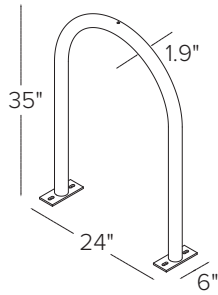

Hoop Rack

Please contact Dero for stainless steel pricing.
Black rubber dip finish includes galvanized base finish.
All rails are galvanized

Inground Mount [Parks 2 Bikes]
Powder Coat or Galvanized $110.00
Black Rubber Dip $161.00

Surface Mount [Parks 2 Bikes]
Powder Coat or Galvanized $113.00
Black Rubber Dip $164.00

Inground Mount with Lean Bar [Parks 2 Bikes]
Powder Coat or Galvanized $151.00
Black Rubber Dip $201.00

Surface Mount with Lean Bar [Parks 2 Bikes]
Powder Coat or Galvanized $154.00
Black Rubber Dip $205.00

3 Hoop Rail Mount [Parks 6 Bikes] [69" Long]
Powder Coat or Galvanized $504.00
Black Rubber Dip $656.00

4 Hoop Rail Mount [Parks 8 Bikes] [100.5" Long]
Powder Coat or Galvanized $691.00
Black Rubber Dip $895.00

5 Hoop Rail Mount [Parks 10 Bikes] [132" Long]
Powder Coat or Galvanized $898.00
Black Rubber Dip $1,152.00

6 Hoop Rail Mount [Parks 12 Bikes] [163.5" Long]
Powder Coat or Galvanized $1,130.00
Black Rubber Dip $1,435.00

Hoop Rack Heavy Duty

Please contact Dero for stainless steel pricing.
Black rubber dip finish includes galvanized base finish.
All rails are galvanized

Inground Mount [Parks 2 Bikes]
Powder Coat or Galvanized $149.00
Black Rubber Dip $200.00

Surface Mount [Parks 2 Bikes]
Powder Coat or Galvanized $157.00
Black Rubber Dip $208.00

Inground Mount with Lean Bar [Parks 2 Bikes]
Powder Coat or Galvanized $190.00
Black Rubber Dip $241.00

Surface Mount with Lean Bar [Parks 2 Bikes]
Powder Coat or Galvanized $197.00
Black Rubber Dip $248.00

3 Hoop Rail Mount [Parks 6 Bikes] [69" Long]
Powder Coat or Galvanized $634.00
Black Rubber Dip $787.00