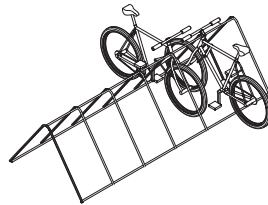

Event Rack

- Event Racks may be stacked for efficient storage
- Patent D85,716 S