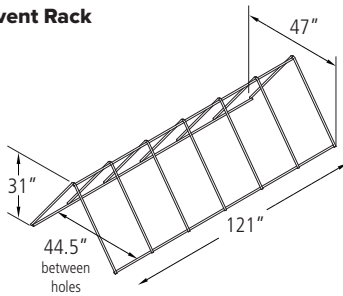

Event Rack

- Event Racks may be stacked for efficient storage
- Patent D85,716 S