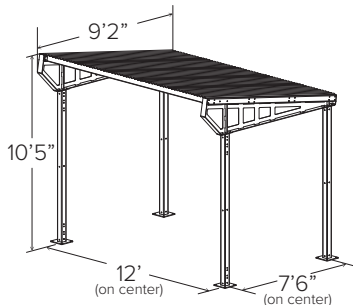

Bike Depot Shelter

Modular construction—Add sections for more capacity

Surface Mount Only—Corrugated metal roof—Racks NOT included	
Starter Unit Galvanized or Powder Coated	$5,148.00
Add-on Unit Galvanized or Powder Coated	$3,265.00
Side Panels (set)	$2,982.00
Rear Panels	$2,234.00
Front Panels	$3,438.00
Locking Doors	$4,958.00
Bike File	$1,838.00