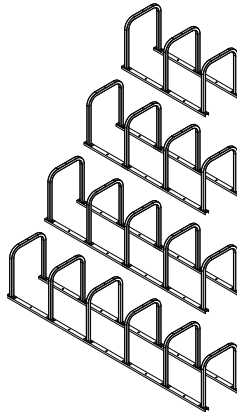

Surface Mount with Lean Bar [Parks 2 Bikes]

Powder Coat or Galvanized $202.00
Black Rubber Dip $259.00

3 Downtown Rail Mount [Parks 6 Bikes] [69"]

Powder Coat or Galvanized $650.00
Black Rubber Dip $818.00

4 Downtown Rail Mount [Parks 8 Bikes] [100.5"]

Powder Coat or Galvanized $886.00
Black Rubber Dip $1,111.00

5 Downtown Rail Mount [Parks 10 Bikes] [132"]

Powder Coat or Galvanized $1,142.00
Black Rubber Dip $1,423.00

6 Downtown Rail Mount [Parks 12 Bikes] [163.5"]

Powder Coat or Galvanized $1,423.00
Black Rubber Dip $1,760.00