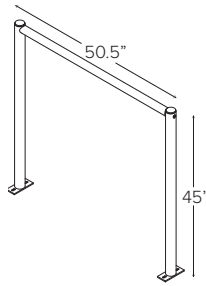

Saddle Buddy

Inground or Surface Mount

Galvanized $240.00

Freestanding Mount

Galvanized $343.00