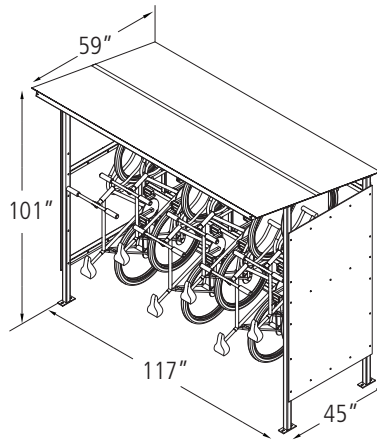

BIKE SHELTERS

Pocket Shelter

- Vertical parking with Bike Files or Ultra Space Savers
- U-lock compatible
- Various bench combinations available

Surface Mount Only	
Bikes parked per unit (vertically)	6-10
Starter Unit Galvanized or Powder Coated	$3,848.00
Add-on Unit Galvanized or Powder Coated	$2,723.00
Bike Files (10 Bikes)	$1,654.00
Ultra Space Savers - Galvanized (6 Bikes)	$995.00
Ultra Space Savers - Powder Coat (6 Bikes)	$1,153.00
Polycarbonate Roof	$1,931.00
Metal Roof	$429.00
Side Panels (set)	$1,384.00
Rear Panels	$2,099.00
Bench Short	$853.00
Bench Long	$1,423.00