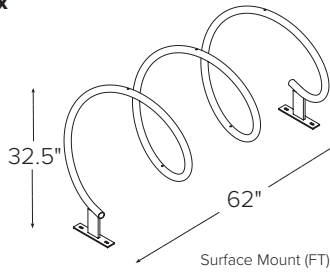

Helix

Inground or Surface Mount [Parks 6 Bikes]
Powder Coat or Galvanized $455.00

Please contact Dero for stainless steel pricing.