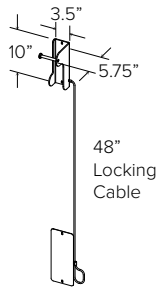

Bike Hook Solo

Wall Mount [Parks 1 Bike]

- Powder Coat or Galvanized $76.00
- Wheel Stop $28.00