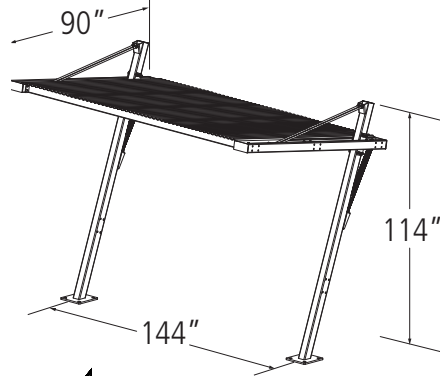

Vizor® Shelter

Solar powered security lights are available

Surface Mount Only—Corrugated metal roof—Racks NOT included	
Starter Unit Galvanized or Powder Coated	$8,505.00
Add-on Unit Galvanized or Powder Coated	$5,258.00