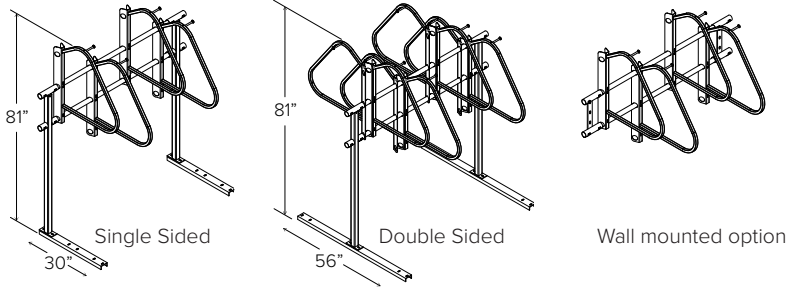

Ultra Space Saver Single

Square tube option

Wall Mount [Parks 1 Bike]

Black powder coat..... \$90.00

Outdoor Black powder coat..... \$100.00

Ultra Space Saver Squared

Patent D774,441

Price per Bike Parked (1 per arm)