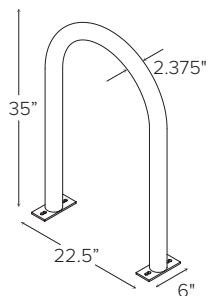

Hoop Rack Heavy Duty