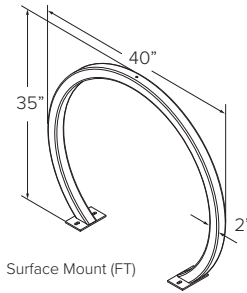

BIKE RACKS

Alley Rack

- Arm swings full 180°
- Offers multiple parking angles
- 5/8" thick steel is strong theft deterrent

Patent D774,423

Wall Mount

Galvanized + Black Rubber Dip only \$380.00

Arc Rack

Inground Mount [Parks 2 Bikes]