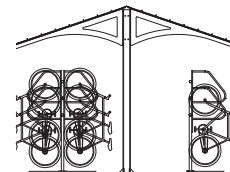

Ultra Space Savers

Ultra Space Savers