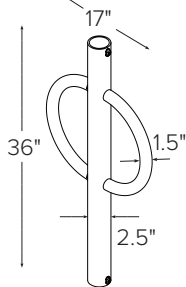

Meter Hitch