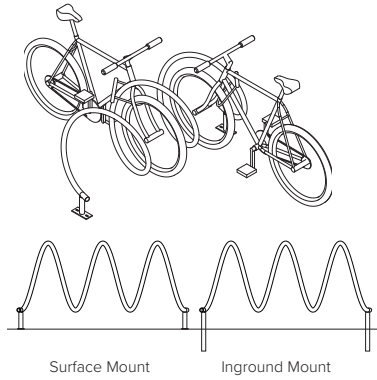

Helix

Inground or Surface Mount [Parks 6 Bikes]
Powder Coat or Galvanized $455.00

Please contact Dero for stainless steel pricing.