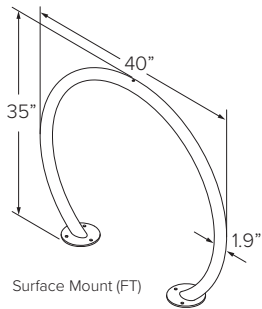

Round Rack

Inground Mount [Parks 2 Bikes]

Powder Coat or Galvanized $246.00

Surface Mount [Parks 2 Bikes]

Powder Coat or Galvanized $264.00

Inground Mount with Lean Bar [Parks 2 Bikes]

Powder Coat or Galvanized $308.00

Surface Mount with Lean Bar [Parks 2 Bikes]

Powder Coat or Galvanized $326.00

Please contact Dero for stainless steel pricing.