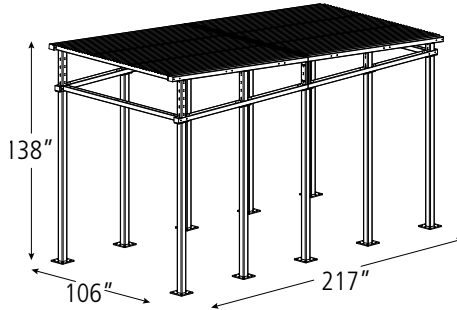

Ultra Space Saver
8 Bikes

Dero Decker
12 Bikes

Bike File
12 Bikes

Dero Duplex
14 Bikes

Cycle Station Shelter

Modular construction—Add sections for more capacity

Solar powered security lights are available

Surface Mount Only—Corrugated metal roof—Racks NOT included