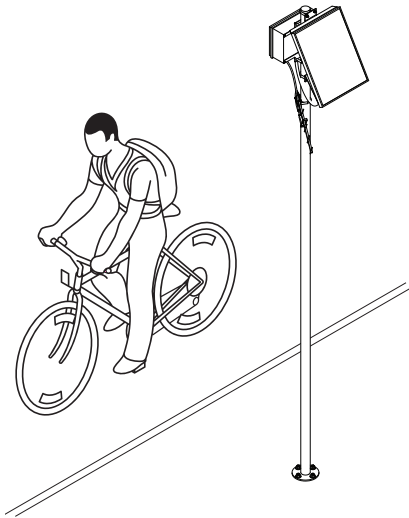

Software

Annual web fee.....	$600.00
Multiple institutions (each).....	$200.00
Metric Conversion.....	$200.00
Language Conversion.....	$200.00

Tag Patent 8,876,009B2

Dero RFID tamperproof tag attaches to wheel spokes