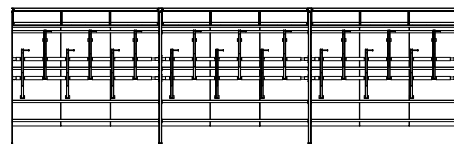

Modular construction—Add sections for more capacity