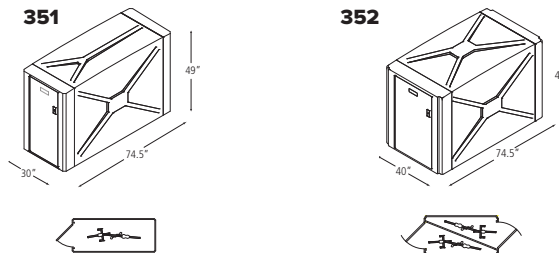

350 Series Lockers

- Modular–Assembly required
- Molded fiberglass reinforced plastic composite
- UV and graffiti resistant
- All stainless steel hardware
- Not stackable
- Comes standard with gear hooks, ventilation, door number, and master key

Model	351	352
Starter Price	$3,216.00	$3,599.00
Add-on Price	$2,954.00	$3,216.00
Bikes parked per unit	1	2
Standard colors	Choice of 7 colors