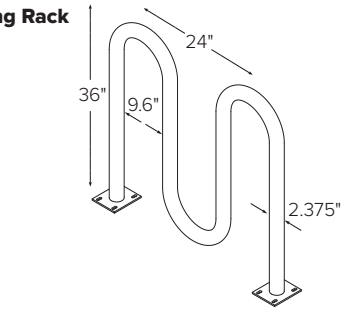

Rolling Rack

Rolling Rack 2H [Parks 5 Bikes] [41" Long]

Inground Mount

Powder Coat or Galvanized $311.00

Surface Mount

Powder Coat or Galvanized $351.00

Rolling Rack 3H [Parks 7 Bikes] [65" Long]

Inground Mount

Powder Coat or Galvanized $405.00

Surface Mount

Powder Coat or Galvanized $451.00

Rolling Rack 4H [Parks 9 Bikes] [89" Long]

Inground Mount

Powder Coat or Galvanized $495.00

Surface Mount

Powder Coat or Galvanized $542.00

Rolling Rack 5H [Parks 11 Bikes] [113" Long]

Inground Mount

Powder Coat or Galvanized $681.00

Surface Mount

Powder Coat or Galvanized $728.00

Please contact Dero for stainless steel pricing.