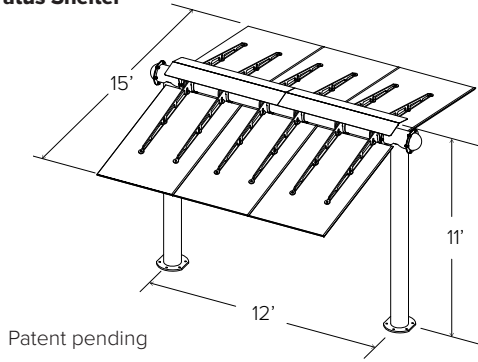

Dero Deckers

Campus Racks

Ultra Space Savers

Ultra Space Savers

Stratus Shelter™

Patent pending

Modular Construction
Add sections for greater capacity

Surface Mount Only – Galvanized only – Racks NOT included	
Single Sided Starter Unit (3 glass panels)	\$15,180.00
Single Sided Add-On Unit	\$12,569.00
Double Sided Starter Unit (6 glass panels + ridge cap)	\$26,148.00
Double Sided Add-On Unit	\$23,480.00
Additional Glass Panels (each)	\$3,220.00