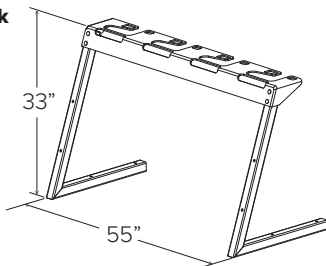

E-Scooter Rack

Surface Mount

Galvanized $435.00
Galvanized + Powder Coat $469.00