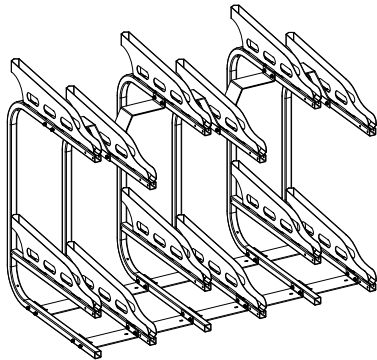

Surface Mount

Powder Coat or Galvanized Call for Price

Insert [Parks 8 Additional Bikes] [120" Long]

Surface Mount

Powder Coat or Galvanized Call for Price

Please contact Dero for stainless steel pricing.

Dero Decker

Price per Bike Parked (1 per tray)

Surface Mount

Galvanized \$547.00

Powder Coat \$582.00

Fat Bike Tray + \$41.00

Please contact Dero for stainless steel pricing.

Patent #8,950,592

Dero Duplex

Price per Bike Parked (1 per tray)

Surface Mount

Galvanized \$326.00

Powder Coat \$354.00

No moving parts

Please contact Dero for stainless steel pricing.

Patent pending

Downtown Rack