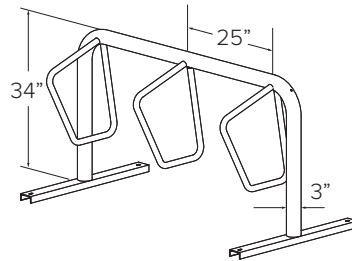

Campus Rack

Please contact Dero for stainless steel pricing.

S3 Campus Rack [Parks 3-5 Bikes] [63.25" Long]
Inground or Surface Mount
Powder Coat or Galvanized $512.00

D5 Campus Rack [Parks 5-7 Bikes] [63.25" Long]
Inground or Surface Mount
Powder Coat or Galvanized $580.00

S4 Campus Rack [Parks 4-6 Bikes] [88.25" Long]
Inground or Surface Mount
Powder Coat or Galvanized $565.00

D7 Campus Rack [Parks 7-9 Bikes] [88.25" Long]
Inground or Surface Mount
Powder Coat or Galvanized $783.00

S5 Campus Rack [Parks 5-7 Bikes] [113.25" Long]
Inground Mount or Surface Mount
Powder Coat or Galvanized $708.00

D9 Campus Rack [Parks 9-11 Bikes] [113.25" Long]
Inground Mount or Surface Mount
Powder Coat or Galvanized $865.00

S6 Campus Rack [Parks 6-8 Bikes] [138.25" Long]
Inground Mount or Surface Mount
Powder Coat or Galvanized $818.00

D11 Campus Rack [Parks 11-13 Bikes] [138.25" Long]
Inground Mount or Surface Mount
Powder Coat or Galvanized $968.00