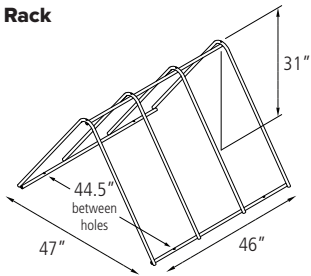

D9 Campus Rack [Parks 9-11 Bikes] [113.25" Long]
Inground Mount or Surface Mount
Powder Coat or Galvanized \$865.00

S6 Campus Rack [Parks 6-8 Bikes] [138.25" Long]
Inground Mount or Surface Mount
Powder Coat or Galvanized \$818.00

D11 Campus Rack [Parks 11-13 Bikes] [138.25" Long]
Inground Mount or Surface Mount
Powder Coat or Galvanized \$968.00

Compack Rack

Compack Racks are stackable for efficient storage

Freestanding [Parks 8 Bikes]