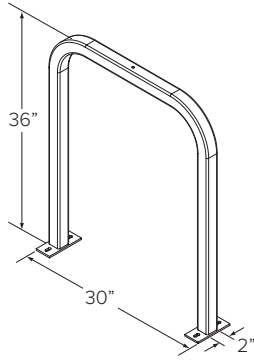

Price per Bike Parked (1 per tray)

Surface Mount

Galvanized \$326.00

Powder Coat \$354.00

No moving parts

Please contact Dero for stainless steel pricing.

Patent pending

Downtown Rack