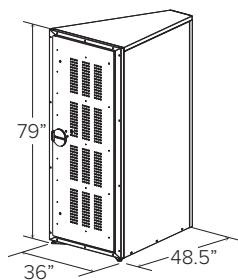

Finish	Price
Galvanized	$1,693.00
Powder Coat	$1,924.00
Bikes parked per unit	1
Standard colors	16 EPX colors

Add-on options	Price
Door closer and gear hook	$24.00
Bluetooth access	$870.00*

*includes 5 year Movatic subscription and initial set-up training session