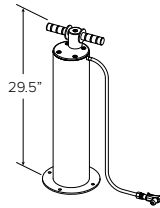

Air Kit 3

Patent US9,765,766 B2

- Includes metal pump head
- PSI gauge
- Air pump compatible with presta & schrader valves
- One year warranty on air pump

Surface Mount

Powder Coat or Galvanized $702.00

Please contact Dero for stainless steel pricing.