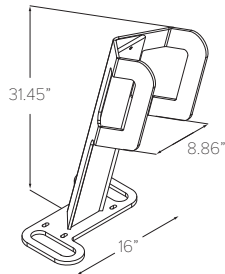

Cycle Dock

Patent D774,422

Surface Mount

Powder Coat $413.00

Custom Racks

Contact Dero for prices and more information on these and other custom rack designs