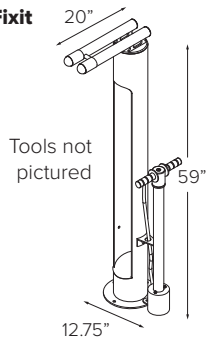

Surface Mount

Powder Coat or Galvanized \$702.00

Please contact Dero for stainless steel pricing.

Fixit

Tools not pictured

Patents D680,914 S1 and 9,498,880 B2

Tools Included:

- Air Pump
- Wrench 8mm / 10mm
- Wrench 9mm / 11mm
- Headset wrench 15mm / 32mm
- Phillips screwdriver
- Allen wrench set 2 / 2.5 / 3 / 4 / 5 / 6 / 8 mm
- Flathead screwdriver
- Tire levers (2)