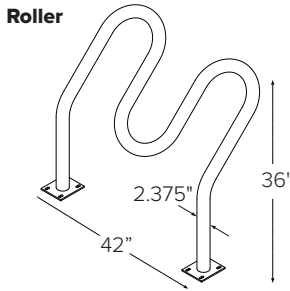

Helix

Inground or Surface Mount [Parks 6 Bikes]
Powder Coat or Galvanized $455.00

Please contact Dero for stainless steel pricing.

Hi Roller

Hi Roller 2H [Parks 4 Bikes] [41" Long]
Inground Mount
Powder Coat or Galvanized $409.00
Surface Mount
Powder Coat or Galvanized $495.00

Hi Roller 3H [Parks 5 Bikes] [65" Long]
Inground Mount
Powder Coat or Galvanized $537.00
Surface Mount
Powder Coat or Galvanized $623.00

Please contact Dero for stainless steel pricing.

Hi Roller 4H [Parks 6 Bikes] [89" Long]
Inground Mount
Powder Coat or Galvanized $640.00
Surface Mount
Powder Coat or Galvanized $728.00

Hi Roller 5H [Parks 7 Bikes] [113" Long]
Inground Mount
Powder Coat or Galvanized $904.00
Surface Mount
Powder Coat or Galvanized $994.00