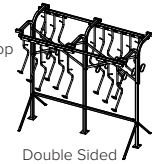

Double Sided

Wheel Stop Add-on

Floor Mount

Single Sided Starter $2,009.00
Single Sided Add-on $1,754.00
Double Sided Starter $4,002.00
Double Sided Add-on $3,514.00
Wheel Stop $180.00