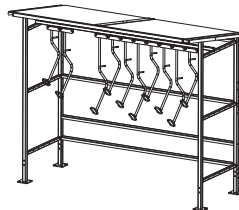

Powder Coat or Galvanized \$119.00

BIKE SHELTERS

Pocket Shelter

- Vertical parking with Bike Files or Ultra Space Savers
- U-lock compatible
- Various bench combinations available

Ultra Space Savers

Bike Files