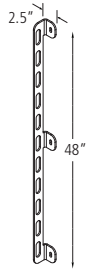

Icon Hitch

Surface Mount [Parks 2 Bikes]

Powder Coat \$334.00

Lock Dock

Wall Mount

Powder Coat or Galvanized \$119.00

Meter Hitch

Capped option available for poles with meters removed.