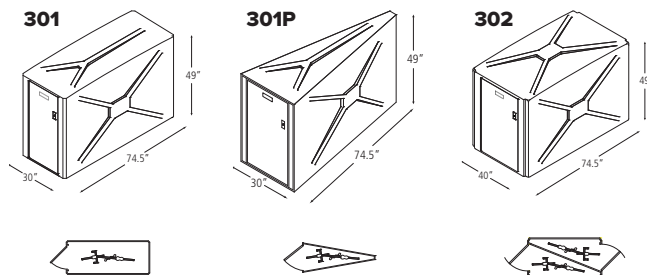

300 Series Lockers

- One piece molded fiberglass reinforced plastic composite
- UV and graffiti resistant
- Standard hardware, T-Handle lock with 3 Keys or Padlock Handle
- Stackable option available

Model	301	301P	302
Price	$1,745.00	$1,644.00	$2,078.00
Bikes parked per unit	1	1	2
Standard colors	(2)–Medium Grey or Tan