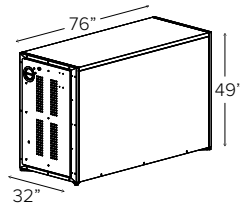

Hoop Racks: 8 bikes

Ultra Space Saver: 8 bikes

Campus Rack: 6 bikes

BIKE LOCKERS

Dero Single Locker™

- All steel construction
- UV and graffiti resistant
- Leveling feet
- Ships flat – easy assembly on-site
- Ventilating window
- Number plates available
- Floor is standard
- Choice of keyed lock or padlock/u-lock handle