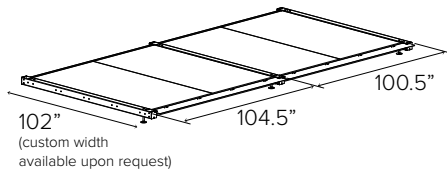

Parklet

102"
(custom width
available upon request)