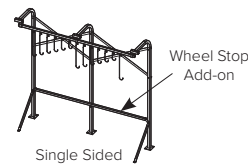

Single Sided