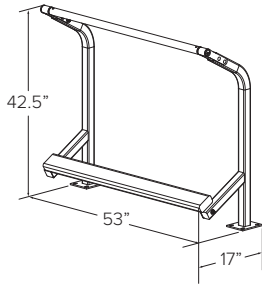

Biker Bar

Patent D796,387 S

Surface Mount - Starter

Powder Coat or Galvanized $514.00

Surface Mount - Add On

Powder Coat or Galvanized $346.00

Directional Signage

12"x18"

$40.00

12"x18"

$40.00

12"x18"

$40.00

12"x6"

$31.00