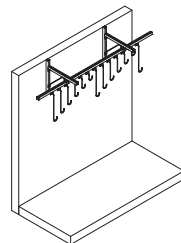

Wall Mount $498.00