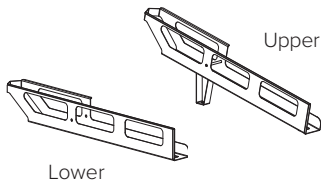

Fat Bike Tray

Surface or Dero Decker Mount

Powder Coat or Galvanized $197.00