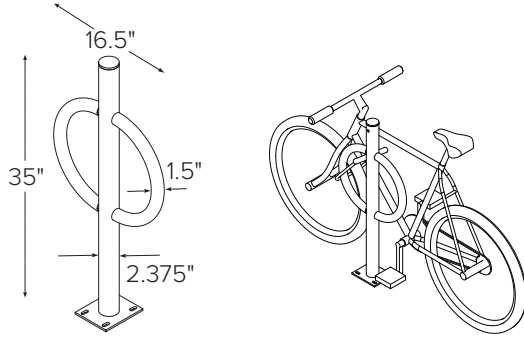

Bike Hitch

Inground Mount [Parks 2 Bikes]

- Powder Coat or Galvanized $143.00
- Black Rubber Dip $198.00

Surface Mount [Parks 2 Bikes]

- Powder Coat or Galvanized $151.00
- Black Rubber Dip $206.00

Please contact Dero for stainless steel pricing.
Black rubber dip finish includes galvanized base finish.

Bike Hook Solo

Wall Mount [Parks 1 Bike]

- Powder Coat or Galvanized $76.00
- Wheel Stop $28.00