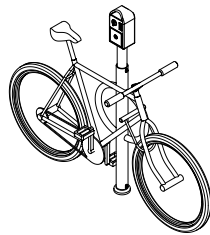

Icon Hitch

Surface Mount [Parks 2 Bikes]

Powder Coat \$334.00

Lock Dock

Wall Mount

Powder Coat or Galvanized \$119.00

Meter Hitch

Capped option available for poles with meters removed.