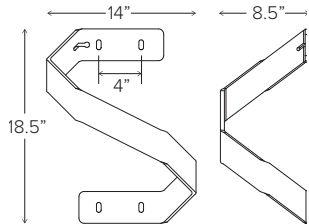

Switchback™

Patent D767,452 S

Wall Mount [Parks 1 Bike]

Powder Coat or Galvanized $222.00
Locking Cable $46.00

Track Rack

- Galvanized finish
- 8' length sections park 13 bikes each
- Modular
- Low security
- No locking option