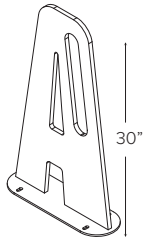

**Type Rider®
Racks**

Surface Mount [Parks 2 Bikes per letter]

Powder Coat..... $546.00