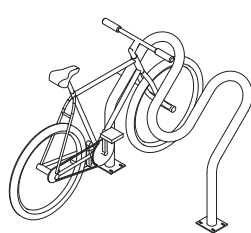

Helix

Inground or Surface Mount [Parks 6 Bikes]
Powder Coat or Galvanized $455.00

Please contact Dero for stainless steel pricing.

Hi Roller

Hi Roller 2H [Parks 4 Bikes] [41" Long]
Inground Mount
Powder Coat or Galvanized $409.00
Surface Mount
Powder Coat or Galvanized $495.00

Hi Roller 3H [Parks 5 Bikes] [65" Long]
Inground Mount
Powder Coat or Galvanized $537.00
Surface Mount
Powder Coat or Galvanized $623.00

Please contact Dero for stainless steel pricing.

Hi Roller 4H [Parks 6 Bikes] [89" Long]
Inground Mount
Powder Coat or Galvanized $640.00
Surface Mount
Powder Coat or Galvanized $728.00

Hi Roller 5H [Parks 7 Bikes] [113" Long]
Inground Mount
Powder Coat or Galvanized $904.00
Surface Mount
Powder Coat or Galvanized $994.00