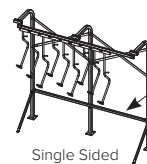

Single Sided