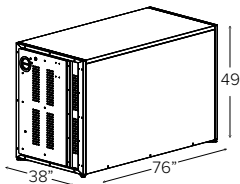

Dero Double Locker™

- All steel construction
- UV and graffiti resistant
- Leveling feet
- Ships flat – easy assembly on-site
- Ventilating window
- Number plates available
- Two doors with diagonal divider
- Floor is standard
- Choice of keyed lock or padlock/u-lock handle

Model	Price
Galvanized	$2,846.00
Powder Coat	$3,148.00
Bikes parked per unit	2
Standard colors	16 EPX colors

Add-on options	Price
Door closer and gear hook	$24.00
Bluetooth access	$1,740.00*

*includes 5 year Movatic subscription and initial set-up training session

Vertical Bike Locker

- All steel construction
- UV and graffiti resistant
- Leveling feet
- Ships flat – easy assembly on-site
- Modular design
- Number plates available
- Choice of keyed lock or padlock/u-lock handle