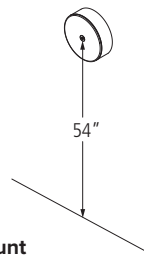

Tool Kit

Patents D717,214 9,095,973B2 9,505,124B2

Surface Mount

Powder coat or galvanized . . . \$476.00

Tools not pictured

Wall Mount

Powder coat or galvanized \$451.00

Tools Included: