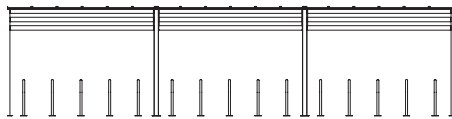

Bike Depot Shelter

Modular construction—Add sections for more capacity