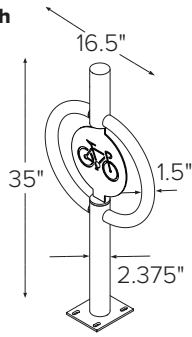

Icon Hitch

Surface Mount [Parks 2 Bikes]

Powder Coat $334.00

Lock Dock

Wall Mount

Powder Coat or Galvanized $119.00

Meter Hitch

Capped option available for poles with meters removed.

Pole Mount [Parks 2 Bikes]

Powder Coat or Galvanized $202.00

Pricing applies to capped and uncapped options
Please contact Dero for stainless steel pricing.
Patent D620,8455