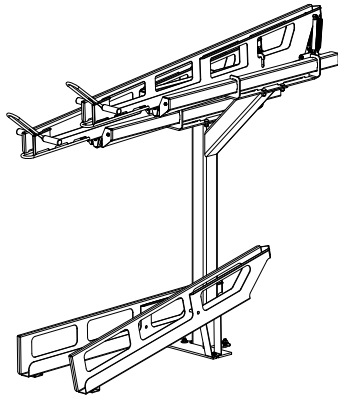

Surface Mount

Powder Coat or Galvanized Call for Price

Insert [Parks 8 Additional Bikes] [120" Long]

Surface Mount

Powder Coat or Galvanized Call for Price

Please contact Dero for stainless steel pricing.

Dero Decker

Price per Bike Parked (1 per tray)

Surface Mount

Galvanized \$547.00

Powder Coat \$582.00

Fat Bike Tray + \$41.00

Please contact Dero for stainless steel pricing.

Patent #8,950,592

Dero Duplex