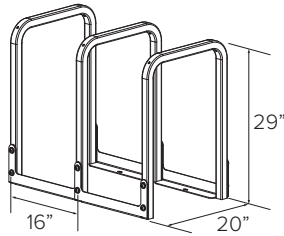

U-Lockit™

Patent 9,592,868 B2

Surface Mount [Parks 2 Bikes per hoop]

Powder Coat or Galvanized (each hoop)..... $83.00