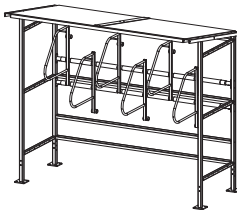

Powder Coat or Galvanized \$119.00

BIKE SHELTERS

Pocket Shelter

- Vertical parking with Bike Files or Ultra Space Savers
- U-lock compatible
- Various bench combinations available

Ultra Space Savers

Bike Files