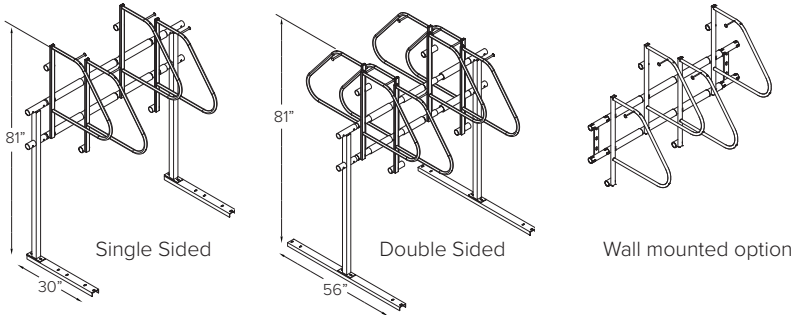

Ultra Space Saver

Price per Bike Parked (1 per arm)

Floor Mount – Single or Double Sided

Galvanized or Black Powder Coat..... $156.00

Outdoor Black Powder Coat..... $182.00

Wall Mount – Single Sided

Galvanized or Black Powder Coat..... $142.00

Outdoor Black Powder Coat..... $169.00

Square tube arms available for same price

The Ultra Space Saver's modular design can be ordered in lengths to fit nearly any space.

- More space efficient
- More user friendly
- Bikes are suspended by wheel
- Fender friendly