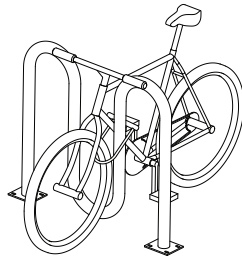

Rolling Rack

Rolling Rack 2H [Parks 5 Bikes] [41" Long]

Inground Mount

Powder Coat or Galvanized $311.00

Surface Mount

Powder Coat or Galvanized $351.00

Rolling Rack 3H [Parks 7 Bikes] [65" Long]

Inground Mount

Powder Coat or Galvanized $405.00

Surface Mount

Powder Coat or Galvanized $451.00

Rolling Rack 4H [Parks 9 Bikes] [89" Long]

Inground Mount

Powder Coat or Galvanized $495.00

Surface Mount

Powder Coat or Galvanized $542.00

Rolling Rack 5H [Parks 11 Bikes] [113" Long]

Inground Mount

Powder Coat or Galvanized $681.00

Surface Mount

Powder Coat or Galvanized $728.00

Please contact Dero for stainless steel pricing.