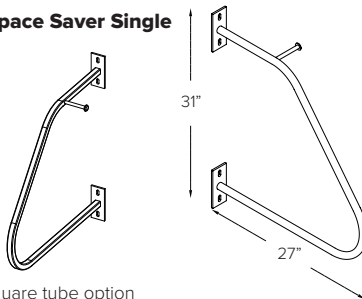

Ultra Space Saver Single

Square tube option