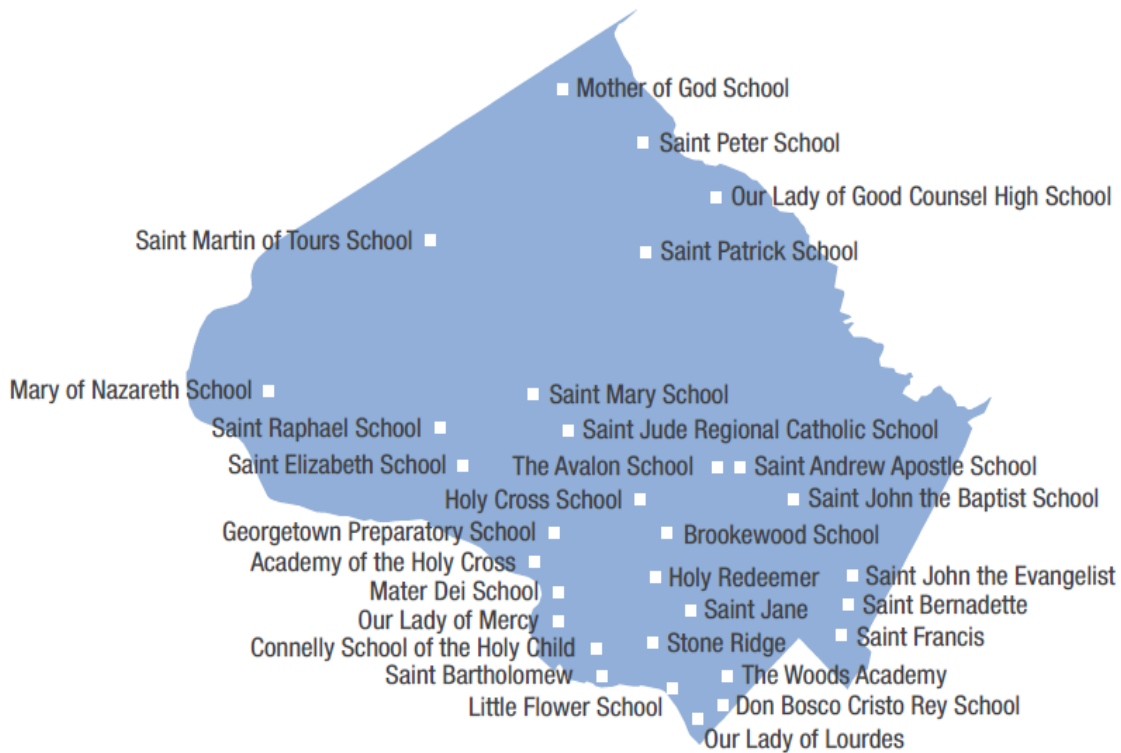

CATHOLIC SCHOOLS IN MONTGOMERY COUNTY

Archdiocesan

- Don Bosco Cristo Rey High School, Takoma Park
- Holy Cross School, Garrett Park
- Holy Redeemer School, Kensington
- Little Flower School, Bethesda
- Mary of Nazareth School, Darnestown
- Our Lady of Lourdes School, Bethesda
- Our Lady of Mercy School, Potomac
- Saint Andrew Apostle School, Silver Spring
- Saint Bartholomew School, Bethesda
- Saint Bernadette School, Silver Spring
- Saint Elizabeth School, Rockville
- Saint Francis International School, Silver Spring
- Saint Jane Frances de Chantal School, Bethesda
- Saint John the Baptist School, Silver Spring
- Saint John the Evangelist School, Silver Spring
- Saint Jude Regional Catholic School, Rockville
- Saint Martin of Tours School, Gaithersburg
- Saint Mary School, Rockville
- Saint Patrick School, Rockville
- Saint Peter School, Olney
- Saint Raphael School, Rockville

* Locations of schools are approximate.

Independent

- The Academy of the Holy Cross, Kensington
- The Avalon School, Gaithersburg
- Brookewood School, Kensington
- Connelly School of the Holy Child, Potomac
- Georgetown Preparatory School, Bethesda
- Mater Dei School, Bethesda
- Mother of God School, Gaithersburg
- Our Lady of Good Counsel High School, Olney
- Stone Ridge School of the Sacred Heart, Bethesda
- The Woods Academy, Bethesda

MC Catholic Schools:

- Archdiocesan: 21
- Independent: 10
- Total: 31