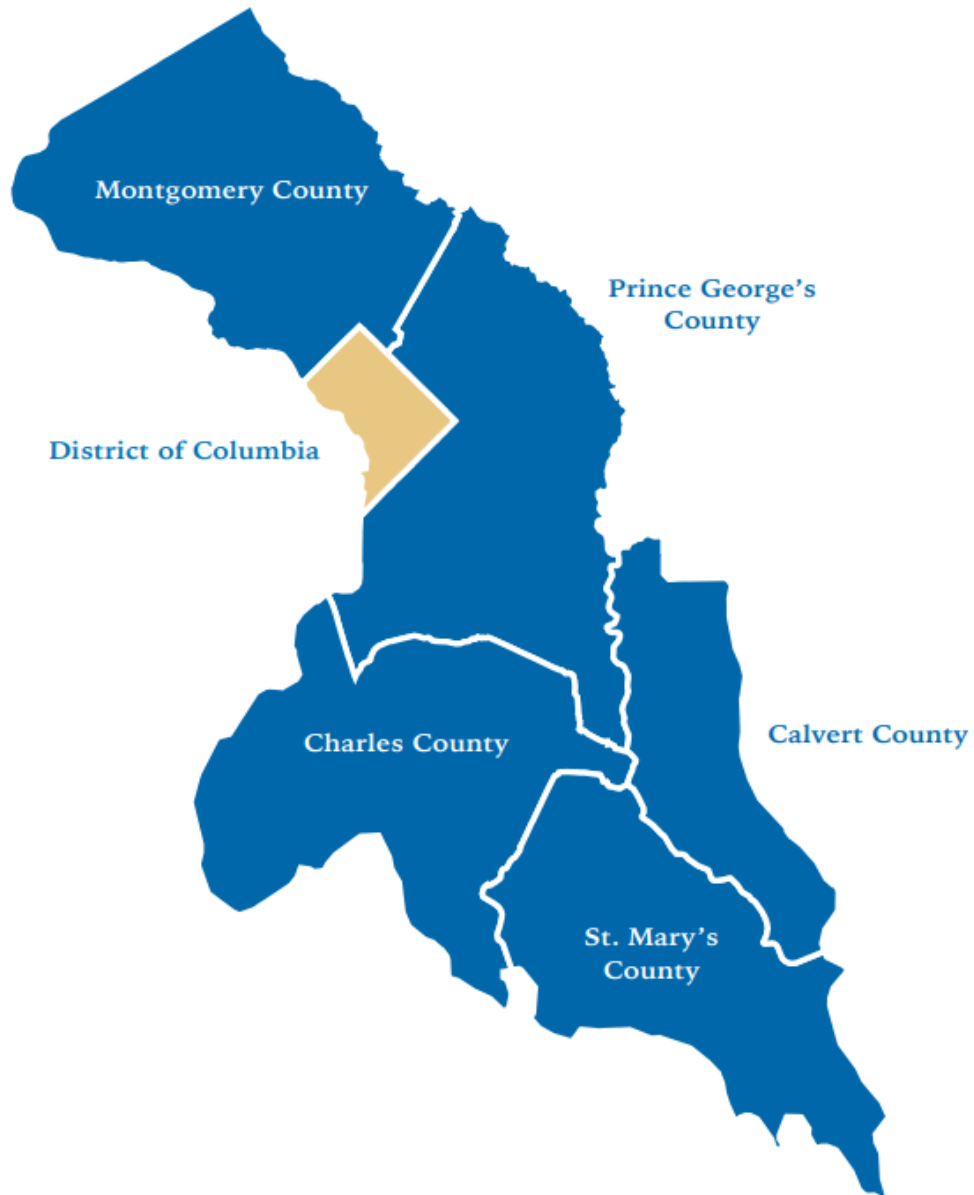

# A FAITH-BASED EDUCATION LASTS A LIFETIME

IN THE DISTRICT OF COLUMBIA, AND THE FIVE MARYLAND COUNTIES OF CALVERT,  
CHARLES, MONTGOMERY, PRINCE GEORGE'S AND ST. MARY'S