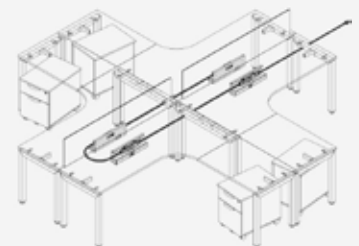

Hutch Risers for Overhead Storage - Silver or White			List
PLTLPHS08	8"H Riser		$193 pair
PLTLPHS14	14"H Riser		$214 pair
PLTLPHS20	20"H Riser		$236 pair
PLTLPHS27	27"H Riser		$290 pair
PLTLPHS27SINGLE	27"H Riser		$146 ea.

Acrylic Privacy Dividers			List
PLTAP1524S	24"W x 15"H		$171
PLTAP1530S	30"W x 15"H		$171
PLTAP1536S	36"W x 15"H		$182
PLTAP1542S	42"W x 15"H		$204
PLTAP1548S	48"W x 15"H		$226
PLTAP1554S	54"W x 15"H		$247
PLTAP1566S	66"W x 15"H		$257

Fabric Privacy Dividers			List
PLTFF1524S	24"W x 15"H		$96
PLTFF1530S	30"W x 15"H		$107
PLTFF1536S	36"W x 15"H		$118
PLTFF1542S	42"W x 15"H		$128
PLTFF1548S	48"W x 15"H		$150
PLTFF1554S	54"W x 15"H		$182
PLTFF1566S	66"W x 15"H		$204

Available in Celestial Blue, Lime Green, Red, Gray & Visconti.

Divider/Screen Brackets			List
PLTSDTMSIL	Universal Desk Mount Screen Bracket (pair)		$64
PLTSBUDMSGLSIL	Edge Mount Screen Bracket (pair)		$64
PLTSBUDMDUALSIL	Dual Desk Mount Screen Bracket (pair)		$75

Wire Management			List
CMS03	Silver Wire Management Snake		$85
CMS05	Black Wire Management Snake		$89
PLTWTS18BLK	18" Single Cord Management Tray		$53
PLTWT18BLK	18" Double Cord Management Tray		$85
PLTWTS24BLK	24" Single Cord Management Tray		$85
PLTWT24BLK	24" Double Cord Management Tray		$107

Elements Series Power

Performance Furnishings has partnered with ECA to offer full power integration to all Performance desk series. Please contact your Sales Associate for more information or a quote.