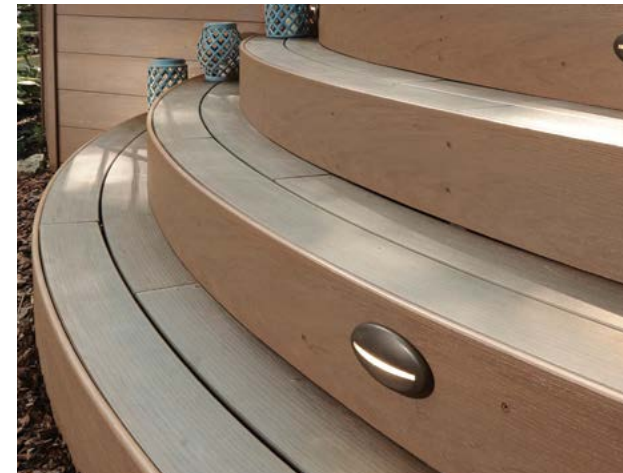

Add the Finishing Touches

Complete your deck with these high-end, high-performance accessories. At the end of the day, good design is in the details.

For more information on deck accessories, see pages 57 or visit [TimberTech.com/finishing](https://www.timbertech.com/finishing).

END COATING

Available in five colors to cover exposed end cuts for TimberTech Decking and Railing*.

*Works with Contemporary and Builder Rail

RISER BOARDS

Available in all PRO™ Decking and EDGE™ Decking colors. Use on stairs for a seamless, finished look.

FASCIA BOARDS

Available in all decking colors or White AZEK trim boards. Help frame the perimeter of your deck to finish off your project.

TIMBERTECH® DECKCLEANER™

Field tested and approved specifically for all TimberTech capped decking and railing products. The best solution for seasonal clean-up and to help remove common, everyday spills and stubborn spots.

TIMBERTECH® PRO-TAC™ JOIST TAPE

PRO-Tac Flashing and Joist tape helps extend the life of decking substructures by preventing water penetration and protecting the lumber from rot.