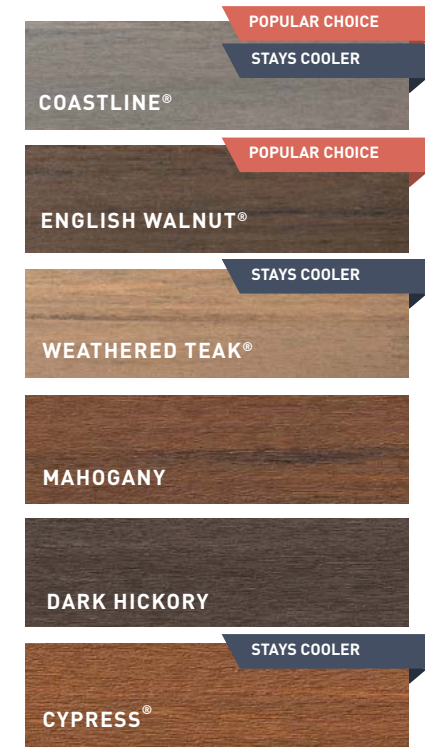

- Mix it up with stylish narrow (3.5"), standard (5.5"), and wide (7.25") widths available in all colors.

**NEW**

- **Vintage MAX (1.5")** thick boards available in Coastline. Offering longer spans, these boards are perfect for docks, boardwalks, and many commercial applications.