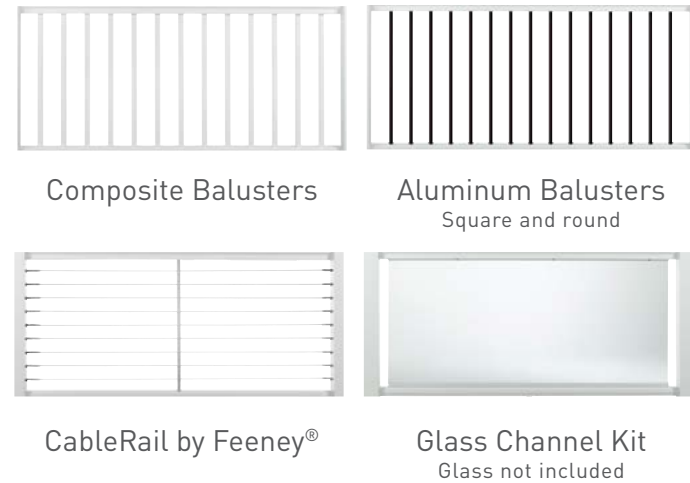

INFILL OPTIONS