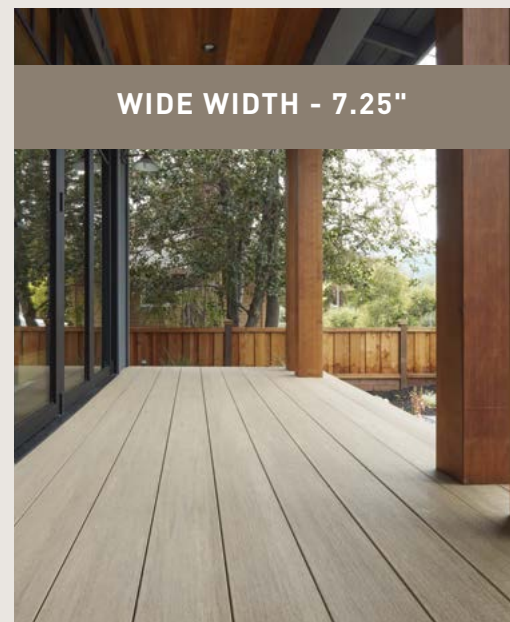

# Do Decking Differently

Standard width decking is not the standard anymore. You can now choose wide (7.25") or narrow (3.5") width, in addition to standard (5.5") width, boards to add a touch of the unexpected — and an element of style. Follow the wide width flooring trend making its way outdoors. Tap into the classic vibe with narrow width decking. Or, turn up the volume on your deck design by mixing all three widths.

NARROW WIDTH - 3.5"

STANDARD WIDTH - 5.5"

WIDE WIDTH - 7.25"

PORCH BOARDS