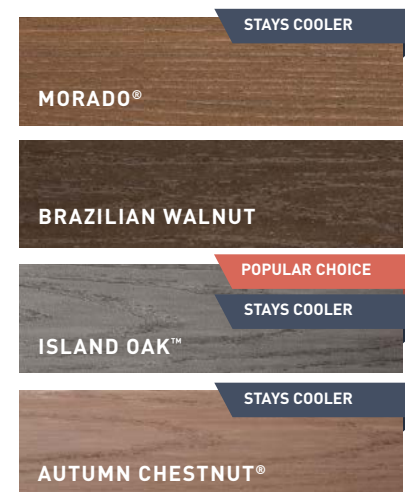

*Additional colors available online via special order.