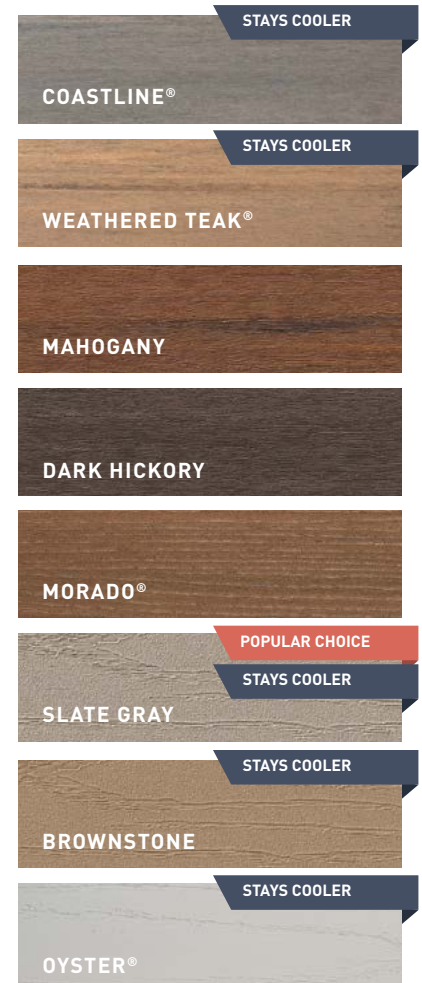

# Perfect Porch Appeal

ELEGANT. STYLISH. DURABLE.

Forget curb appeal — it's all about porch appeal these days. Warm, natural-looking, and nuanced colors round out the Porch Collection to help create an inviting space to greet guests, or just hang out. With tongue and groove technology, these porch boards feature a tighter-fit for a more polished look.

- Wide (5.5") width available in Coastline, Weathered Teak, Mahogany, and Dark Hickory.
- Standard (3.125") width available in all colors.

Oyster Porch

\*Additional color available online via special order.