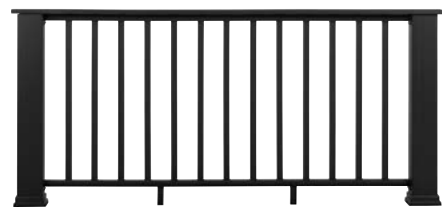

## MODERN COMPOSITE RAILING

Lean into the linear look with these sleek railing styles that offer clean lines.

- Safe and sturdy — great alternative to custom wood railings
- Low maintenance — never requires staining or painting
- Resistant to mold and moisture damage — won't warp, rot, or splinter
- Stands the test of time — resists staining and scratching
- Environmentally friendly — made from up to 50% recycled materials