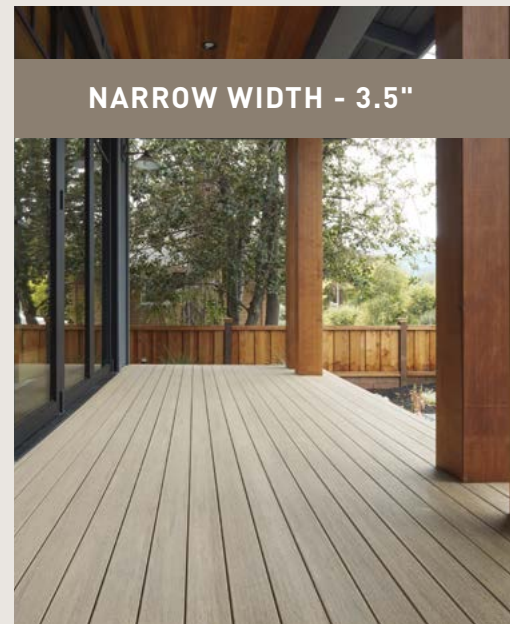

# Do Decking Differently

Standard width decking is not the standard anymore. You can now choose wide (7.25") or narrow (3.5") width, in addition to standard (5.5") width, boards to add a touch of the unexpected — and an element of style. Follow the wide width flooring trend making its way outdoors. Tap into the classic vibe with narrow width decking. Or, turn up the volume on your deck design by mixing all three widths.