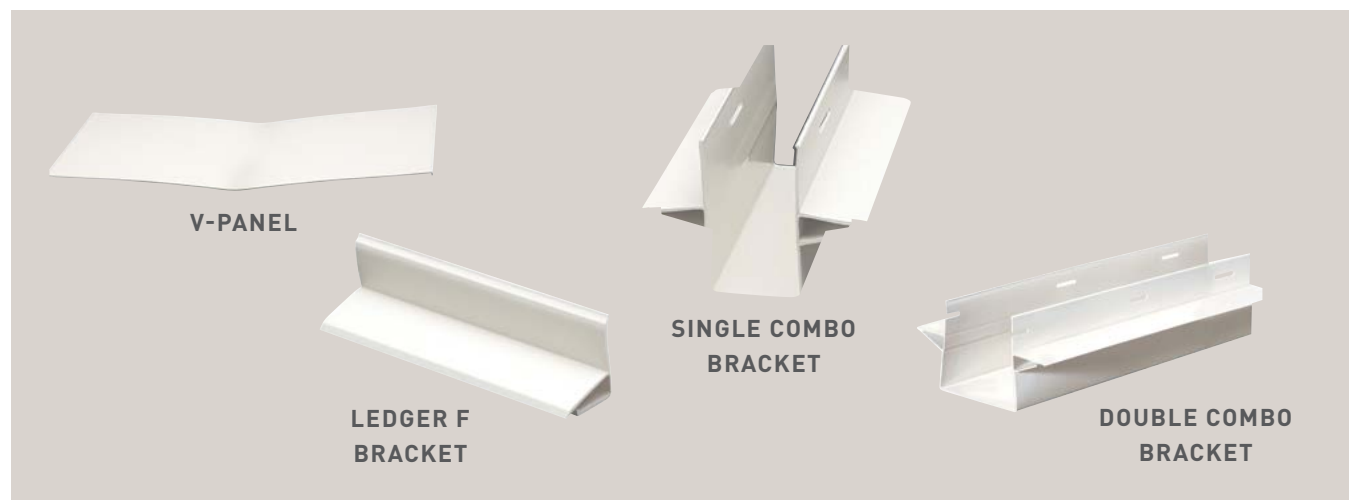

# Double Your Space

**SMART. DYNAMIC. COMPLEMENTARY.**

Designed for second-story decks, DrySpace™ is an under-deck water management system that collects and channels moisture away from the home, so you can make the most of the space underneath your deck. Adding crisp, clean lines above and a clean space below, DrySpace is made of solid extruded vinyl for maximum strength, durability, and weather resistance. Plus, it's backed by a 25-Year Limited Warranty.

## DrySpace Components

**AVAILABLE IN BULK OR INDIVIDUAL COMPONENTS**

DrySpace kits and individual components are available to fit most common deck dimensions. The kits include all the parts needed for an easy, seamless installation using standard tools.