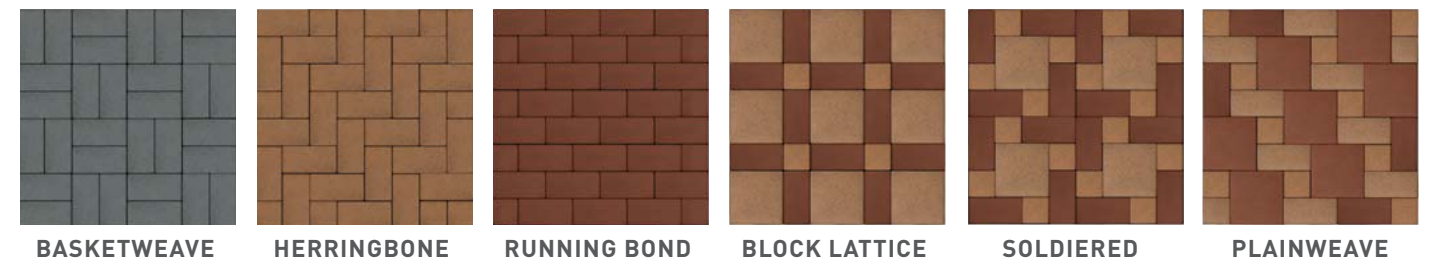

BASKETWEAVE   HERRINGBONE   RUNNING BOND   BLOCK LATTICE   SOLDIERED   PLAINWEAVE

As with nearly all paver products, the color and finish of TimberTech Pavers will change over time with exposure to moisture, sunlight, heat, time and other variables, which vary by region or geography and typically takes anywhere from 3-24 months to be noticeable. This normal weathering effect is visual in nature and does not affect TimberTech Pavers' long-term durability, nor is it covered under the TimberTech Paver Warranty. As TimberTech Pavers weather, they may become more susceptible to surface scuffing, chalking or staining. See the TimberTech Paver Care and Cleaning Guide for easy ways to keep the pavers looking their best.