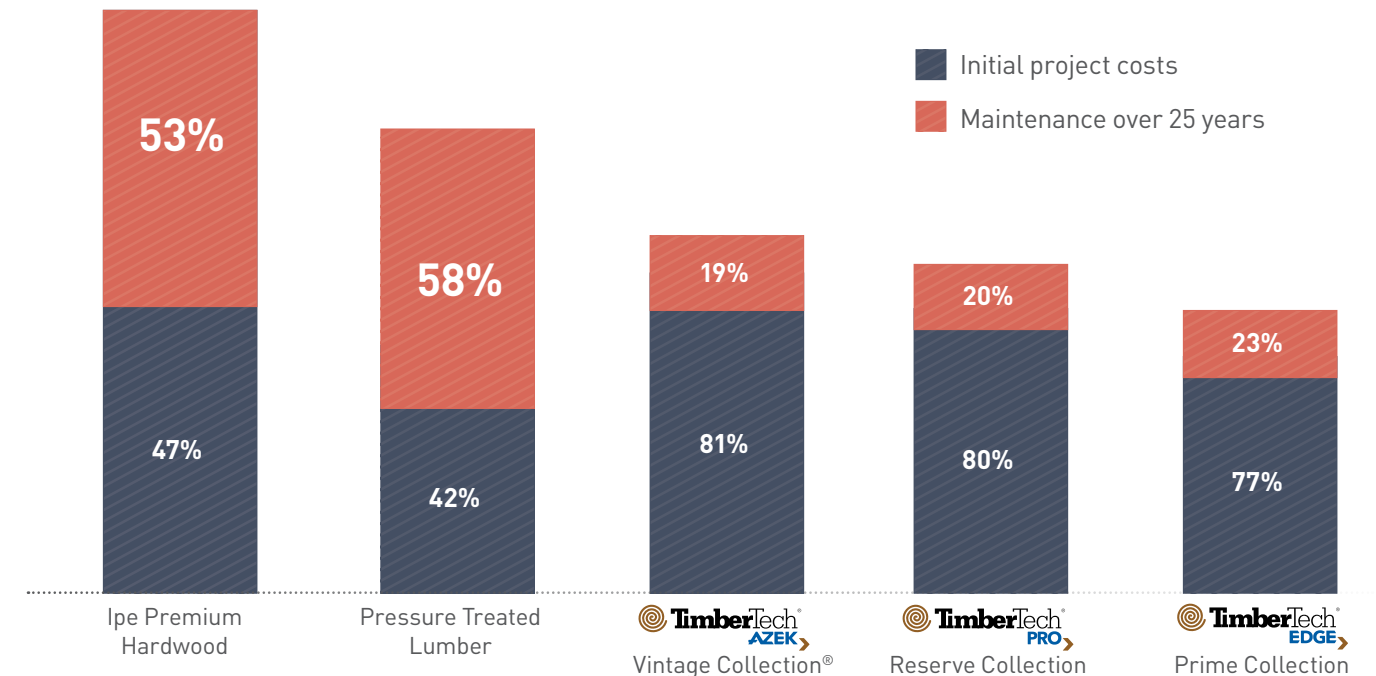

## NUANCE OF COLOR

Most TimberTech boards feature color nuances found in real wood. This complex color blending ranges from dramatic highlights and lowlights (that resemble premium hardwoods) to monochromatic (for a painted wood look). The degree of color variation differs by collection to make every deck board unique.

# Cost of Composite vs. Wood

Take the guesswork out of your deck budget. Check out the chart below and see how TimberTech can save you money — and effort — in the long run.

The total cost of installing and maintaining your deck over 25 years is up to **40% less** when you choose TimberTech Decking