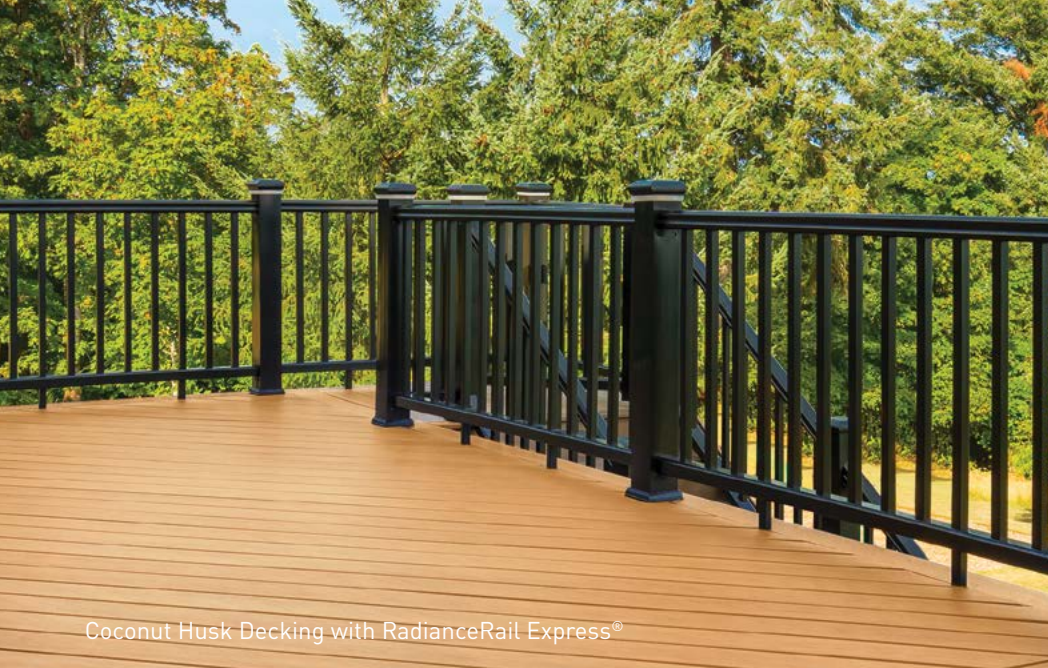

Coconut Husk Decking

Coconut Husk Decking with RadianceRail Express®