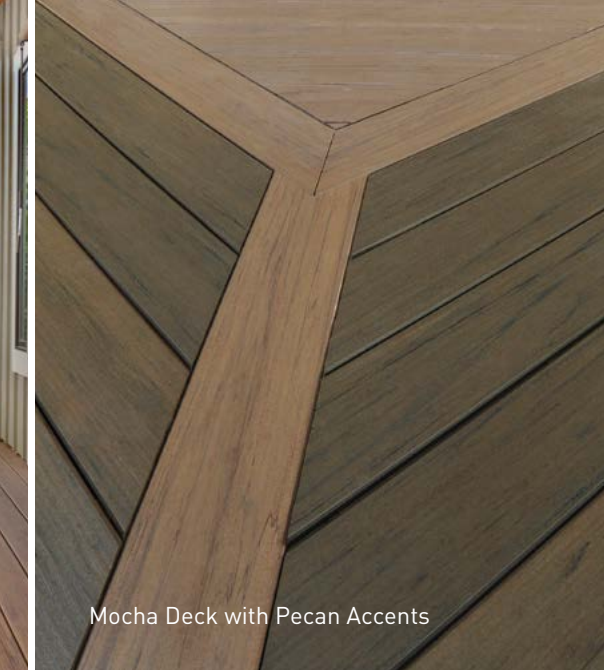

Mocha Deck with Pecan Accents

Legacy Collection

BOLD. DRAMATIC. UNIQUE.

Stand apart from run-of-the-mill decks with this stunning, artisanal collection. This decking features a complex blend of several colors, natural board-to-board color variation, and a hand-scraped texture that offers old-world charm. Just as every tree found in nature is unique, every deck board in the Legacy Collection is unique so you can create a one-of-a-kind deck.