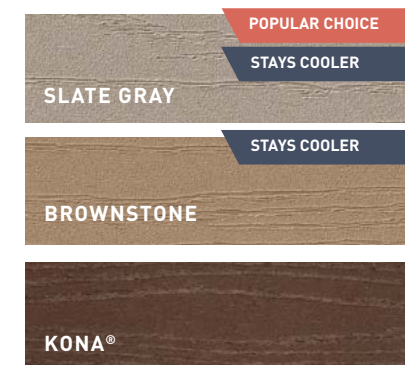

Cathedral wood grain