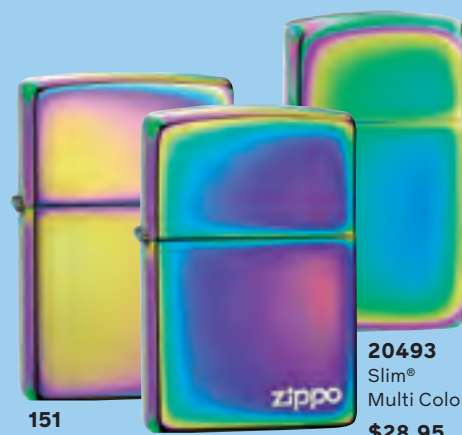

237ZL
Purple Matte
Color Image
\$24.45

49191
High Polish Teal
\$28.95

49191ZL
High Polish Teal
Laser Engrave
\$31.95

24747
High Polish
Purple
\$28.95

24747ZL
High Polish Purple
Laser Engrave
\$31.95

28124
Slim®
High Polish
Purple
\$28.95