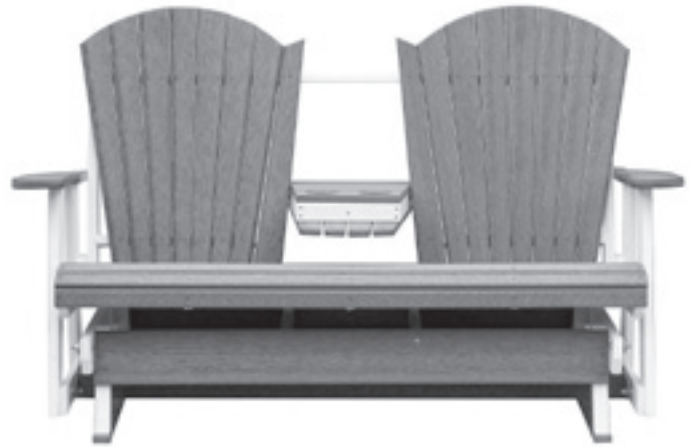

Deluxe 4' Adirondack Glider
$699.99
$799.99 woodgrain

Deluxe 5' Adirondack Glider
$999.99
$1099.99 woodgrain