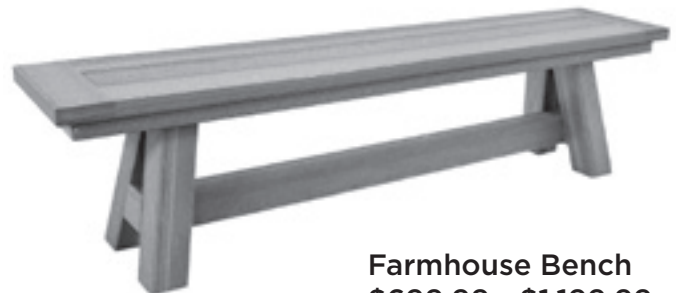

Farmhouse Table Set
 Dining Height
\$3,829.99
\$4,329.94 woodgrain

Farmhouse sets also available in balcony height.

Farmhouse Side Chair
 Dining Chair
\$349.99
\$399.99 woodgrain

Farmhouse Arm Chair
 Dining Chair
\$389.99
\$439.99 woodgrain

Farmhouse Table
 Dining Height
\$1049.99 -
\$1,849.99

Farmhouse Bench
\$699.99 - \$1,199.99

Patriotic Rocker
\$499.99

Adirondack Chair
Balcony Chair
\$479.99
\$529.99 woodgrain

28" Square Table
Balcony Height
\$449.99
\$499.99 woodgrain