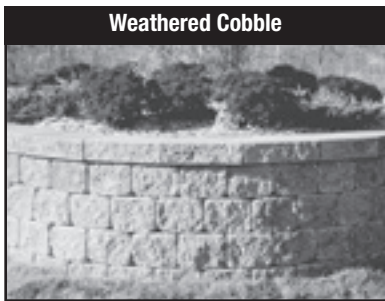

Weathered Cobble

Cobble

Cobble offers a lightweight alternative to VERSA-LOK Standard without compromising strength or performance. With proportions reminiscent of Old World cobblestone, this quaint yet sturdy unit is available in both classic and Weathered textures.