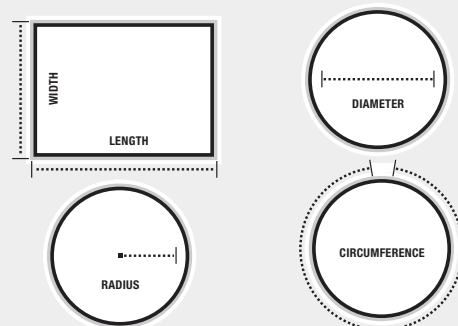

BOULDERS *Not available at all locations		
Chilton Boulders	35¢/lb.	$435.00/ton
Gray Trap Boulders	20¢/lb.	$165.00/ton
Limestone Boulders*	20¢/lb.	$165.00/ton
River Boulders	15¢/lb.	$115.00/ton
Beach Pebbles	$1.15/lb.	n/a

DELIVERY BULK LANDSCAPE ROCK Starting at $94.00
Call for delivery quote to your zip code.

HELPFUL FACTS AND FIGURES:

- length x width = square feet
- circle area = $\pi r^2 = 3.14 \times \text{radius}^2$
- circle circumference = $2\pi r = 2 \times 3.14 \times \text{radius}$ or $\pi \times \text{diameter}$
- triangle area = $1/2 \times \text{base} \times \text{height}$
- 1 cubic foot = approximately 100 pounds
- 1 cubic foot of rock covers 3 - 4 sq. ft. at 3" thick
- 1 yard covers approximately 108 sq. ft. at 3" thick
- 1 yard covers approximately 81 sq. ft. at 4" thick
- 1 yard covers approximately 54 sq. ft. at 6" thick
- 2/3 yard covers approximately 72 sq. ft. at 3" thick
- 2/3 yard covers approximately 54 sq. ft. at 4" thick
- 2/3 yard covers approximately 36 sq. ft. at 6" thick
- 1/3 yard covers approximately 36 sq. ft. at 3" thick
- 1/3 yard covers approximately 27 sq. ft. at 4" thick
- 1/3 yard covers approximately 18 sq. ft. at 6" thick

1 cubic yard of rock = 2,750 to 3,250 lbs. (depending on density)
1 cubic yard of dirt = 2,000 to 2,500 lbs.
1 ton = 2,000 lbs.
Decorative rock should be placed at a depth of 3".
Wood mulch should be placed at a depth of 4" to 6".