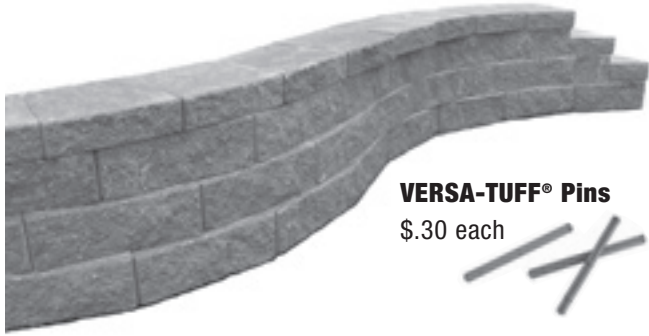

VERSA-LOK ULTRA™

VERSA-TUFF® Pins
$.30 each

Ultra is an excellent option for cost-conscious homeowners and professional builders alike. Multiangle corners, variable bond designs and other creative wall features are possible when used in tandem with other members of the VERSA-LOK family, including matching VERSA-LOK cap units.

VERSA-LOK ULTRA Unit

Weight: 59 lbs. (36 units per pallet)
Size: 6" High, 18" Face Width, 13" Rear Width, 12" Deep
Face Area: .75 square foot
Colors: Prairie Tan, Granite Gray
Blended Colors: Chestnut Blend, Charcoal Blend
ULTRA is only available in non-weathered.

LEDGESTONE™

The Willow Creek Ledgestone wall system stacks up as the most user-friendly landscaping solution available for building naturally rustic free-standing walls and columns. Available in the same rich color blends as our Willow Creek pavers.