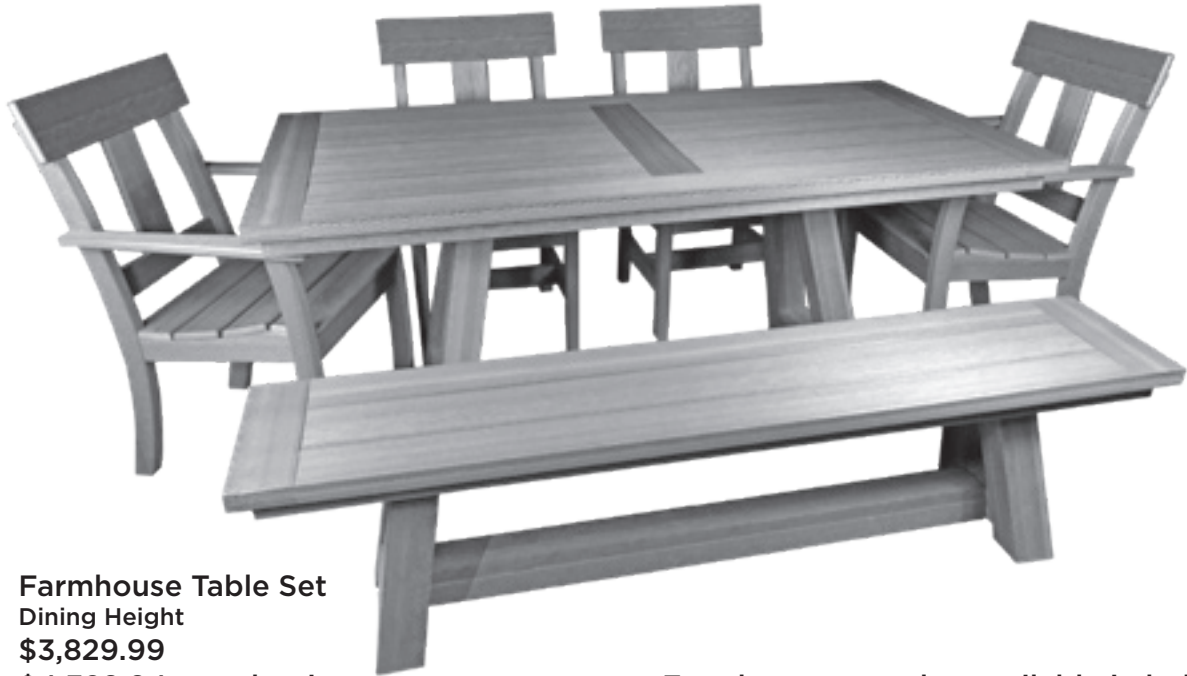

Farmhouse Table Set
Dining Height
$3,829.99
$4,329.94 woodgrain

Farmhouse sets also available in balcony height.