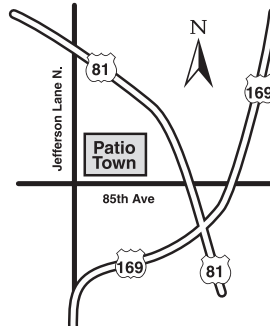

BROOKLYN PARK

(763) 488-1300

(763) 488-1301 *Fax*

1/4 Mile West of Hwy. 169
(Weaver Lake Road) on 85th Ave.

8500 Jefferson Lane N.
Brooklyn Park, MN 55445