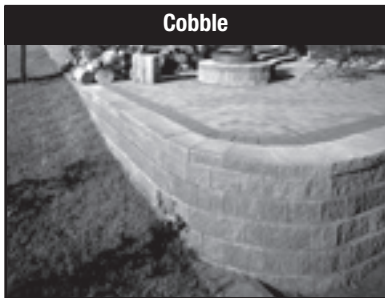

Weathered Cobble

Cobble

Cobble offers a lightweight alternative to VERSA-LOK Standard without compromising strength or performance. With proportions reminiscent of Old World cobblestone, this quaint yet sturdy unit is available in both classic and Weathered textures.