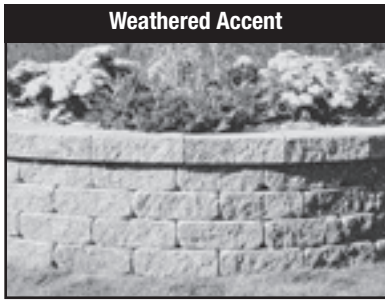

Backsplit Unit: \$10.30 each
 Half Split Unit: \$6.35 each

VERSA-TUFF® Pins \$0.30 /each

Weathered A Cap

Weathered B Cap

VERSA-LOK ACCENT®

Weathered Accent

Accent

At 36 pounds, Accent is VERSA-LOK's lightest and most maneuverable unit. Its 4-inch height is similar to some Midwest natural stone products. Like the Cobble system, Accent's pinning configuration permits construction of either setback or near-vertical walls. It also can be used to form curves with a tighter radius than Standard units. Accent units are available in both classic and Weathered textures.