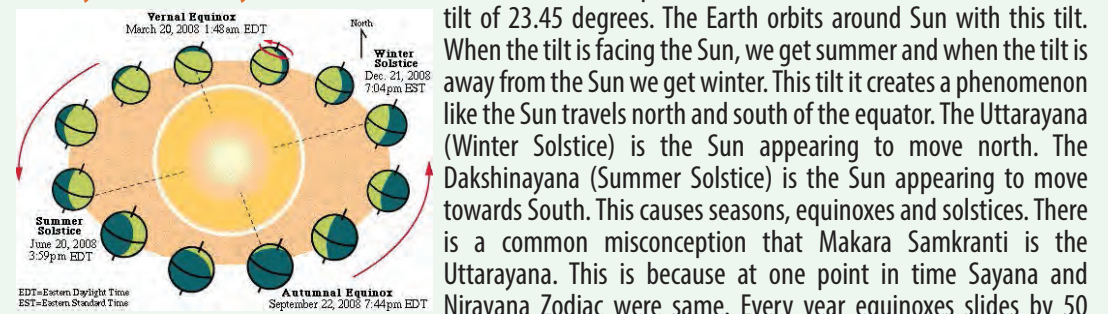

How festivals are determined? The sankathara chaturthi the chaturthi tithi must be prevailing during the moonrise time. Sankathara Chaturthi/Karwa Chauth is celebrated when Chaturthi prevails during moon rise time Moonrise in New Delhi on a given date is at 19:36 and in West Bengal, Kolkatta is at 19:25 PM. Now tritriya ends at 19:32 PM IST. So Kolkatta will celebrate karwa chauth/sankathara chaturthi on the next day where as people in New Delhi will celebrate on the same day.

Timings in this calendar are end timings of the Tithi and Nakshatra and for Sun/Moon entering time when it enters a new rashi. If the hour number is greater than 12 it means PM. When the hour number is greater than 23 then it ends on the next English date before sunrise, that means subtract 24 hours from hour to get exact time and take next English date. For example, tithi Amavasya ends at 26:36 on 19th March 2015 it means it ends at 2:36 AM on 20th March.

Uttarayana/Dakshinayana: The season occur based on earth's position around the Sun. This is due to Earth's

tilt of 23.45 degrees. The Earth orbits around Sun with this tilt. When the tilt is facing the Sun, we get summer and when the tilt is away from the Sun we get winter. This tilt it creates a phenomenon like the Sun travels north and south of the equator. The Uttarayana (Winter Solstice) is the Sun appearing to move north. The Dakshinayana (Summer Solstice) is the Sun appearing to move towards South. This causes seasons, equinoxes and solstices. There is a common misconception that Makara Samkranti is the Uttarayana. This is because at one point in time Sayana and Nirayana Zodiac were same. Every year equinoxes slides by 50

seconds due to precision of equinoxes, giving birth to Ayanamsha and causing Makara Samkranti to slide further. If you think Makara Samkranti is uttarayana then as it is sliding it will come in June after 9000 years. All Drigganitha Panchanga makers like mypanchang, Rastriya Panchang, Janmabhumi Panchang, will use the position of the tropical Sun to determine Uttarayana and Dakshinayana. Hence January 14th isn't Uttarayana. Actual Uttarayana occurs on December 21st/22nd of every year. The same for Rutu. Rutus are always observed based on Tropical position of Sun.

About myPanchang.com: myPanchang.com is the leading panchang maker providing the most accurate panchagam for over more than 394 cities all over the world based on highly accurate driga ganitha. Most temples in the world rely on myPanchang.com for accurate Panchang data and festival observance times. For more details please visit <http://www.mypanchang.com>.

2018 Calendar Acknowledgements

Panchangam Data

mypanchang.com
<http://www.mypanchang.com>

Festivals & Muhurthas Calculated by

Pandit Mahesh Shastriji
Panchang Ganitha, Panchang Siddhanti
mypanchang.com
Seattle, WA USA

Advisors

Dr. Ramchandra Joisa, Sistla Somayajulu
[mypanchang.com](http://www.mypanchang.com)
World's leading Panchanga Maker