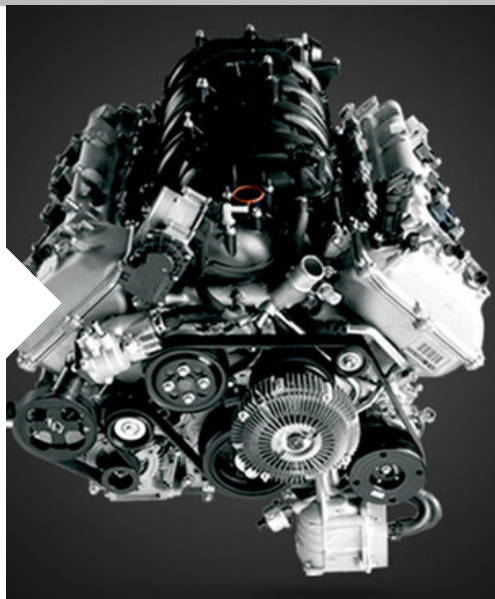

This full-size pick-up elevates the style standard with its new front grill styling and TRD sport design, which highlight its functional capacity and strength. Inside, luxury is defined with a special attention to detail.

Powerfully safe

The 2021 Tundra comes standard with Toyota Safety Sense P™ (TSS-P), which includes Pre-Collision System (PCS), Lane Departure Alert (LDA) with Steering Assist (SA), Automatic High Beams (AHB), and Dynamic Radar Cruise Control (DRCC).

Power and torque

What do you think of an 5.7-L V8 engine with 381 hp @ 5,600 RPM and 401 lb.-ft. of torque @ 3,600 RPM. Tow what you think is impossible... even a space shuttle!

Effortless cargo

Tundra is always ready to handle any type of cargo, and now even more so with A-TRAC technology. This is an active traction control system that simultaneously optimizes the front and rear axles. It combines torque and strength with great power and efficiency.

Lead with more control

Not only does the 2021 Tundra come with a powerful engine that complements its extroverted style, it also comes with new stabilizing bars that allow the driver to have greater control on the road.