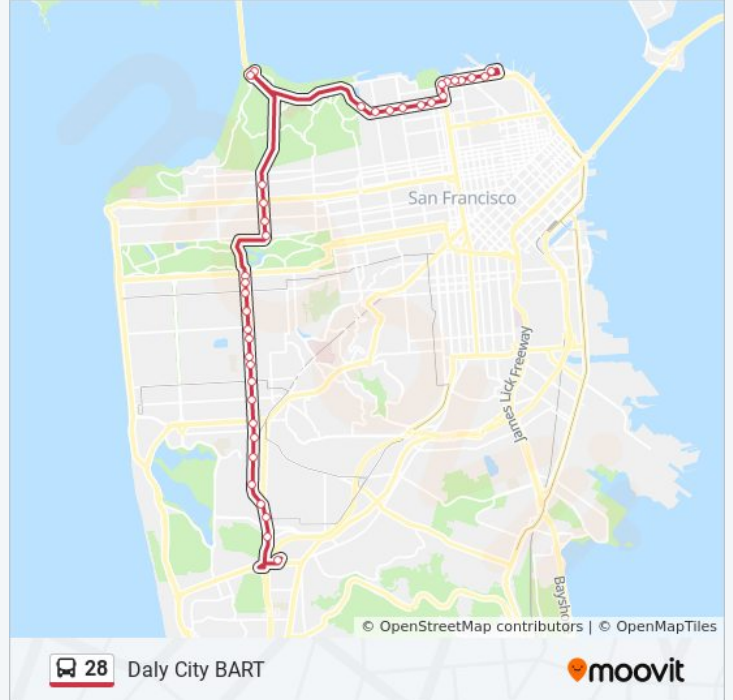

28 bus Info

Direction: Daly City BART

Stops: 38

Trip Duration: 58 min

Line Summary:

19th Ave & Judah St

19th Ave & Lawton St

19th Ave & Noriega St

19th Ave & Ortega St

19th Ave & Quintara St

19th Ave & Rivera St

19th Ave & Taraval St

19th Ave & Vicente St

19th Ave & Sloat Blvd

19th Ave & Eucalyptus Dr

19th Ave & Winston Dr

19th Ave & Holloway Ave

19th Ave & Junipero Serra Blvd

Junipero Serra Blvd & Font Blvd

Junipero Serra Blvd / S.F. Golf Club

D.C. BART Parking Lot E

Direction: Fisherman's Wharf

39 stops

[VIEW LINE SCHEDULE](#)

28 bus Info

Direction: Fisherman's Wharf

Stops: 39

Trip Duration: 64 min

Line Summary:

Lombard St & Laguna St

Lombard St & Gough St

Van Ness Ave & Chestnut St