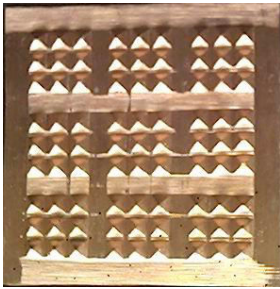

27. Relationship Pyramid

Relationship between the two person can be enhanced by placing a harmony pyramid in the home or business place.

Simple way to use this pyramid is by placing a photographs or sample of signatures of two person under the pyramid dome.

South west corner of bed room is ideal for harmony pyramid for harmony among the couple.

Incase of business partnership, it can be placed at the south west corner of main cabin.

28. Vastu Energy Plate

Pyramid energy is a life-supporting force called a bio-cosmic energy, which allows for the pyramid to become a kind of cosmic antenna that captures vast energy sources and tunes itself into a magnetic field.

While most of the positive energy is focused inside the pyramid, some is also diffused from the five corners. Energy plate is made of copper with the 81 pyramid (vastu grid of 81 pada).

This powerful energy plate has following advantages:-

Place copper pyramid plate under mattress of the bed to attract universal cosmic energy.

In case of new plot place eight plates at all eight directions and one at the centre of plot Place One or Three copper plate near the entrance inside the flooring

In case of existing premises or making a new one to attract more positive flow of energy.

In case of new construction, fix one copper plate each inside the four wall of Bed Room, Kitchen & Children room to make house free from negative influence.