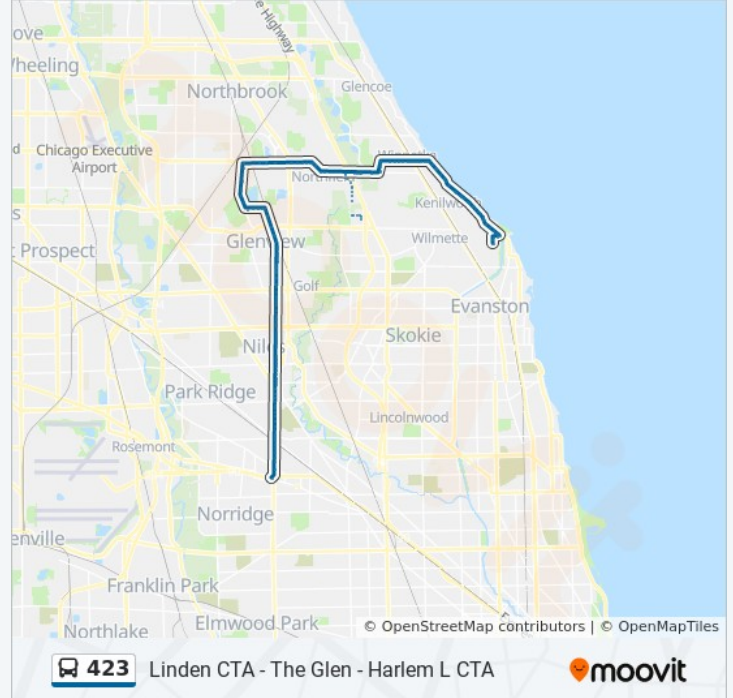

Harlem / Kirk

7857 North Harlem Avenue, Niles

Harlem / Oakton

7959 North Harlem Avenue, Niles

Harlem Ave & Oakton Ct

7153 Oakton Court, Niles

Harlem Ave & Seward St

7153 Seward Street, Niles

Harlem Ave & Keeney St

7153 Keeney Avenue, Niles

Harlem Ave & Monroe St

7155 West Monroe Street, Niles

Harlem Ace & Cleveland St/Monroe St

7155 Cleveland Street, Niles

Harlem Ave & Main St

8360 North Harlem Avenue, Niles

Harlem Ave & Breen St

8435 North Harlem Avenue, Niles

Harlem Ave & Lee St

7155 Lee Street, Niles

Harlem Ave & Lill Ct

7157 Lill Street, Niles

Harlem Ave & Wright Ter/Lill St

Harlem Avenue, Niles

Harlem Ave & Greenleaf Ave

7161 West Greenleaf Street, Niles

Harlem Ave & Niles Ave/Conrad Ave

8621 North Harlem Avenue, Niles

Harlem Ave & Crain St

8663 North Harlem Avenue, Niles

Harlem Ave & Dempster St

7188 Dempster Street, Morton Grove